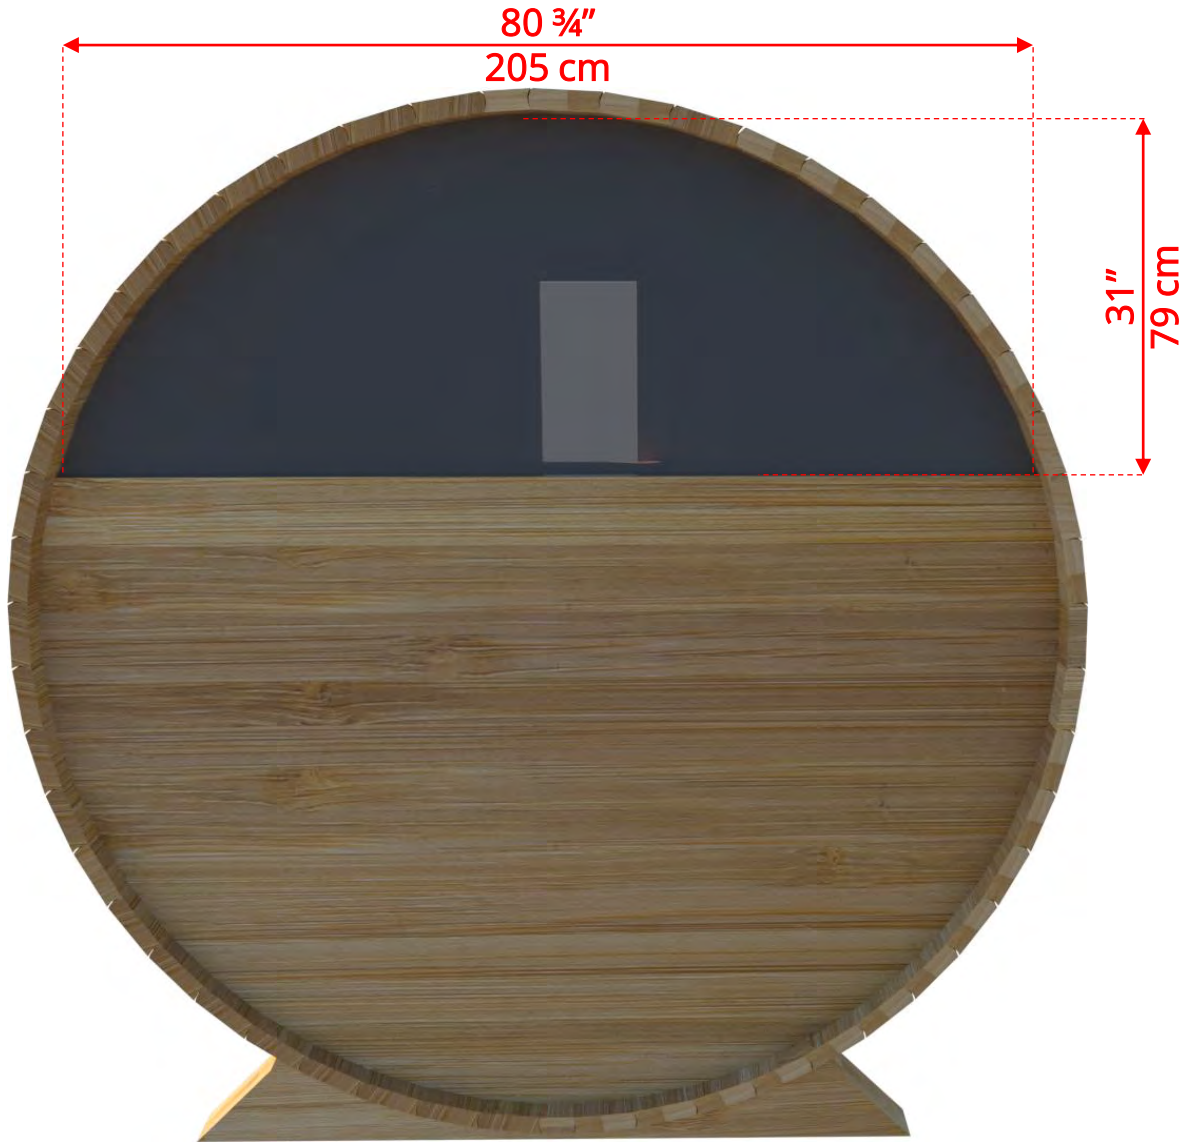

760/762 7'x6' (182cm) Barrel Sauna

760/762

7'x6' (182cm) Barrel Sauna

760/762 7'x6' (182cm) Barrel Sauna

Standard bench layout shown with optional sauna floor

760/762

7'x6' (182cm) Barrel Sauna

760/762

7'x6' (182cm) Barrel Sauna

Signature Sauna Benches

760/762

7'x6' (182cm) Barrel Sauna

Signature Sauna Benches

760/762 7'x6' (182cm) Barrel Sauna

2 Windows in Front Wall

2 windows available on back wall at same measurements as front wall

760/762

7'x6' (182cm) Barrel Sauna

Halfmoon Front Wall Windows

760/762

7'x6' (182cm) Barrel Sauna

Halfmoon Back Wall Window

760/762

7'x6' (182cm) Barrel Sauna

Rectangle Window in Back Wall

760/762 7'x6' (182cm) Barrel Sauna

Wood Burning Heater

Please note - Drawing shows sauna room measurements only.