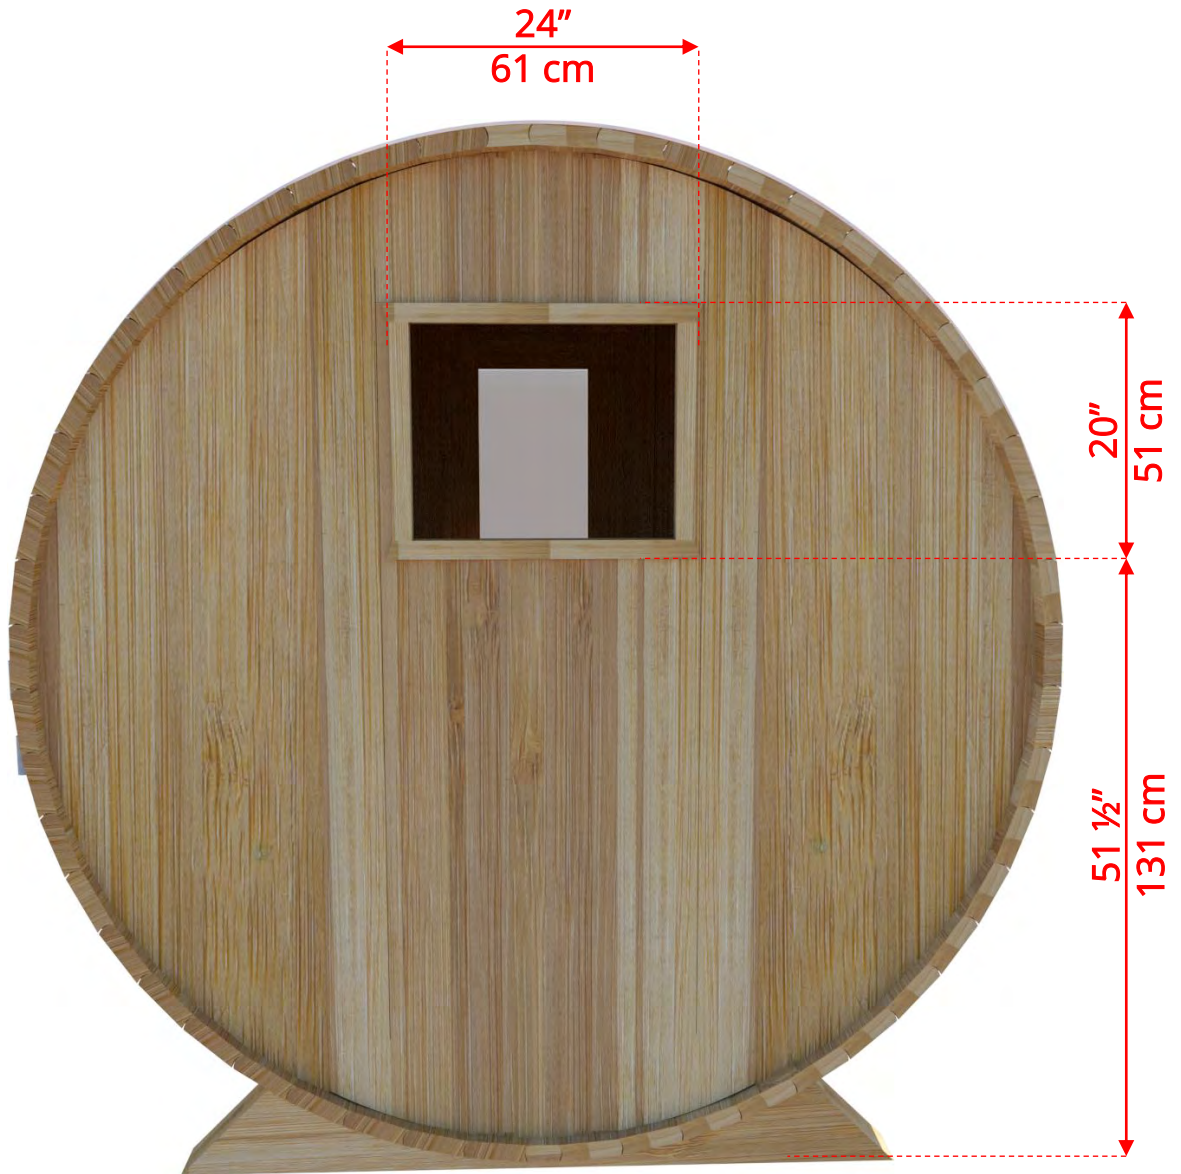

760/762 7'x6' (182cm) Barrel Sauna

760/762

7'x6' (182cm) Barrel Sauna

760/762 7'x6' (182cm) Barrel Sauna

Standard bench layout shown with optional sauna floor

760/762

7'x6' (182cm) Barrel Sauna

760/762

7'x6' (182cm) Barrel Sauna

Signature Sauna Benches

760/762

7'x6' (182cm) Barrel Sauna

Signature Sauna Benches

760/762 7'x6' (182cm) Barrel Sauna

2 Windows in Front Wall

2 windows available on back wall at same measurements as front wall

760/762

7'x6' (182cm) Barrel Sauna

Halfmoon Front Wall Windows

760/762

7'x6' (182cm) Barrel Sauna

Halfmoon Back Wall Window

760/762

7'x6' (182cm) Barrel Sauna

Rectangle Window in Back Wall

760/762 7'x6' (182cm) Barrel Sauna

Wood Burning Heater

Please note - Drawing shows sauna room measurements only.