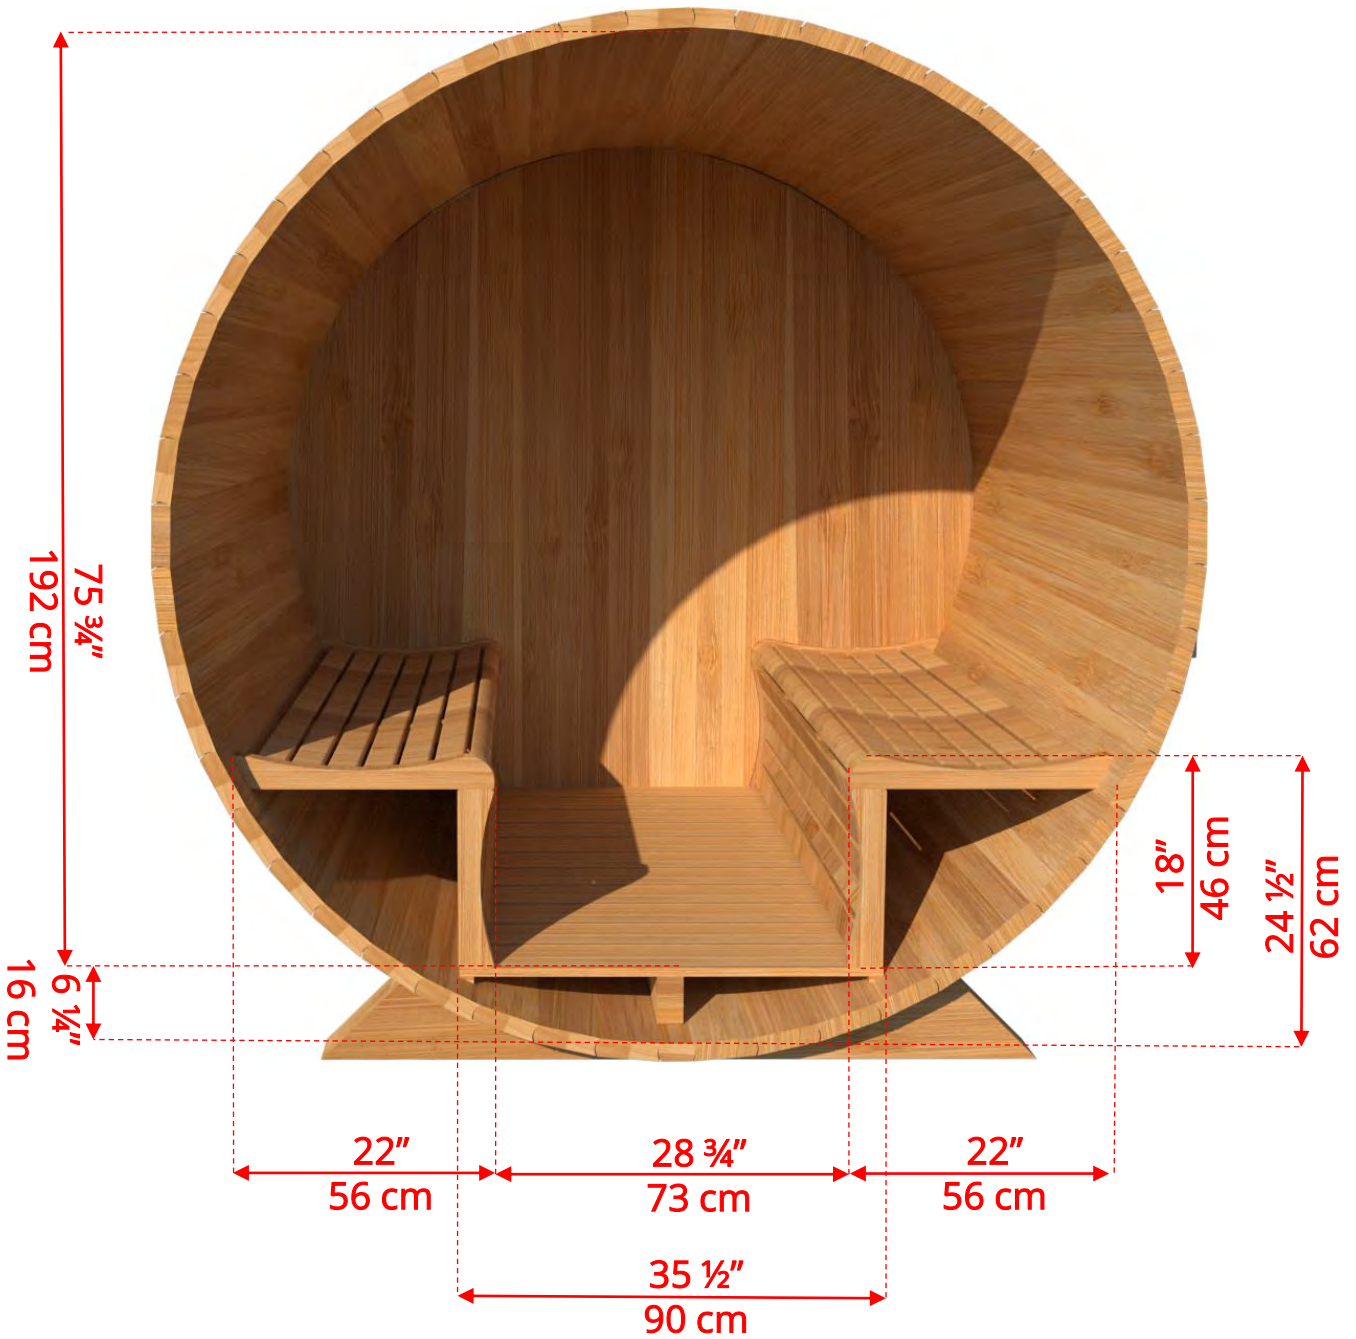

760/762 7'x6' (182cm) Barrel Sauna

760/762

7'x6' (182cm) Barrel Sauna

760/762 7'x6' (182cm) Barrel Sauna

Standard bench layout shown with optional sauna floor

760/762

7'x6' (182cm) Barrel Sauna

760/762

7'x6' (182cm) Barrel Sauna

Signature Sauna Benches

760/762

7'x6' (182cm) Barrel Sauna

Signature Sauna Benches

760/762 7'x6' (182cm) Barrel Sauna

2 Windows in Front Wall

2 windows available on back wall at same measurements as front wall

760/762

7'x6' (182cm) Barrel Sauna

Halfmoon Front Wall Windows

760/762

7'x6' (182cm) Barrel Sauna

Halfmoon Back Wall Window

760/762

7'x6' (182cm) Barrel Sauna

Rectangle Window in Back Wall

760/762 7'x6' (182cm) Barrel Sauna

Wood Burning Heater

Please note - Drawing shows sauna room measurements only.