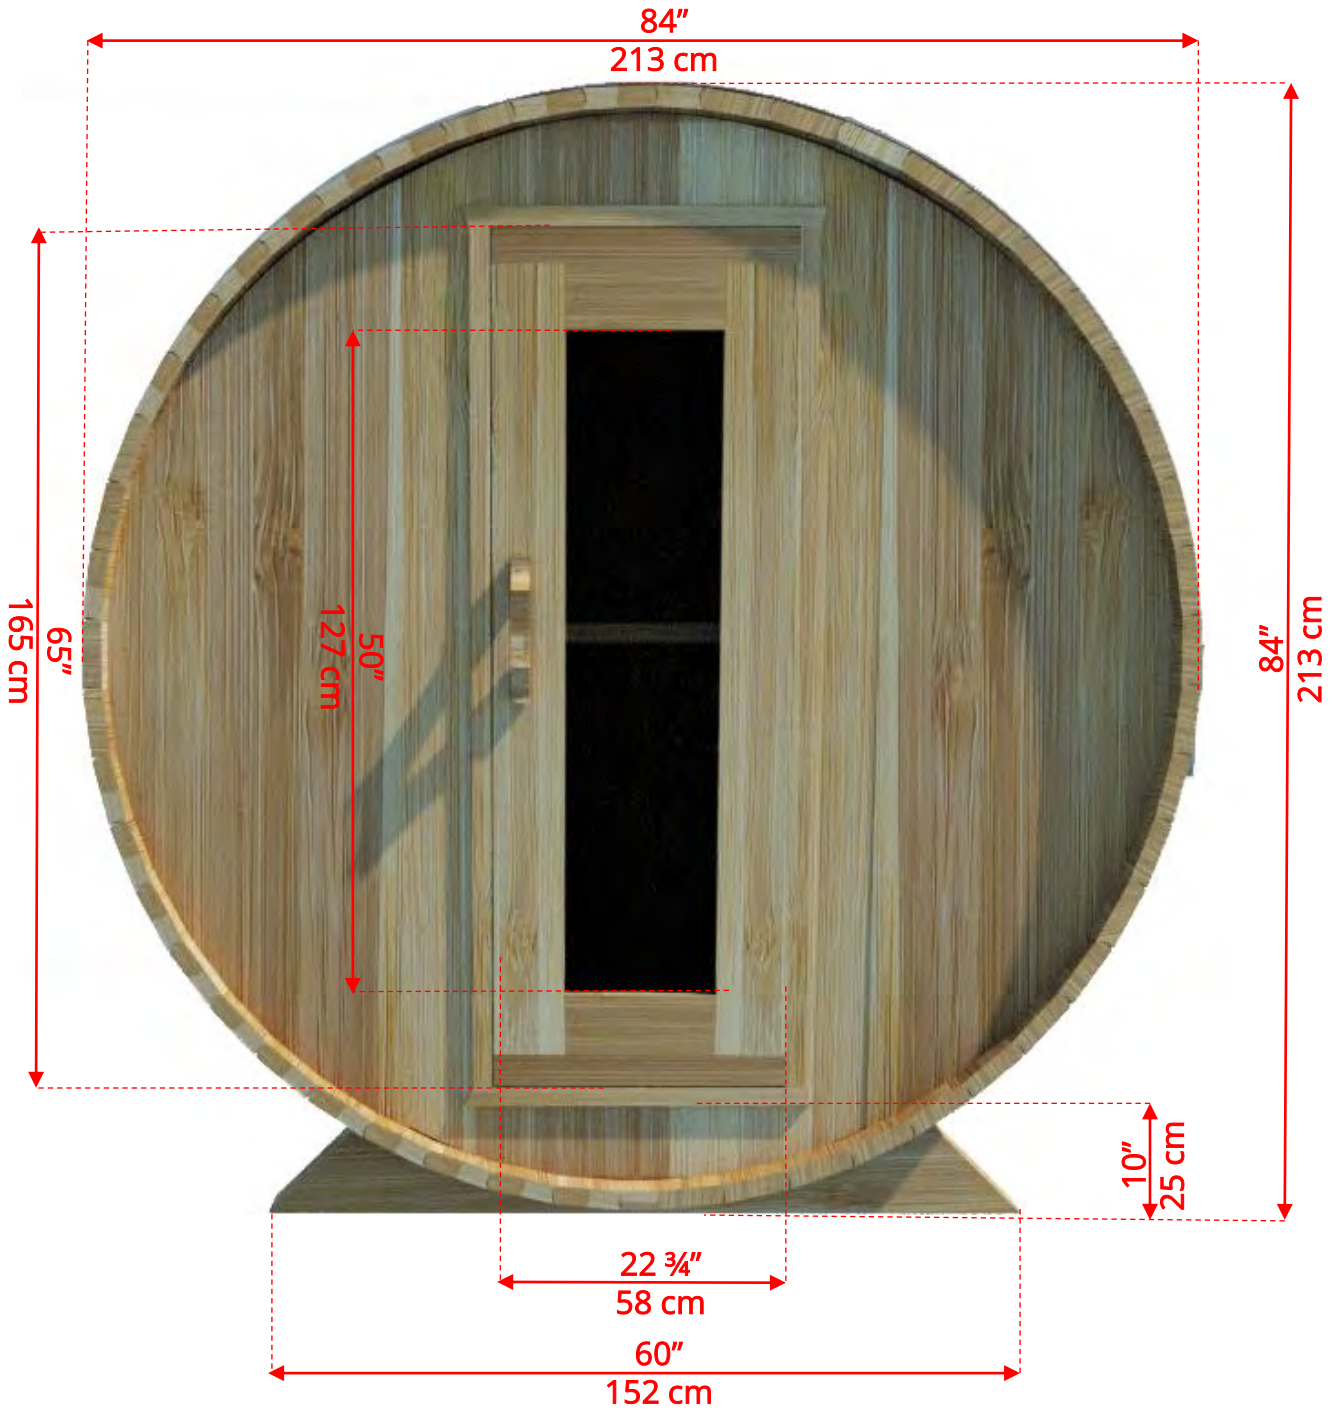

760/762 7'x6' (182cm) Barrel Sauna

760/762

7'x6' (182cm) Barrel Sauna

760/762 7'x6' (182cm) Barrel Sauna

Standard bench layout shown with optional sauna floor

760/762

7'x6' (182cm) Barrel Sauna

760/762

7'x6' (182cm) Barrel Sauna

Signature Sauna Benches

760/762

7'x6' (182cm) Barrel Sauna

Signature Sauna Benches

760/762 7'x6' (182cm) Barrel Sauna

2 Windows in Front Wall

2 windows available on back wall at same measurements as front wall

760/762

7'x6' (182cm) Barrel Sauna

Halfmoon Front Wall Windows

760/762

7'x6' (182cm) Barrel Sauna

Halfmoon Back Wall Window

760/762

7'x6' (182cm) Barrel Sauna

Rectangle Window in Back Wall

760/762 7'x6' (182cm) Barrel Sauna

Wood Burning Heater

Please note - Drawing shows sauna room measurements only.