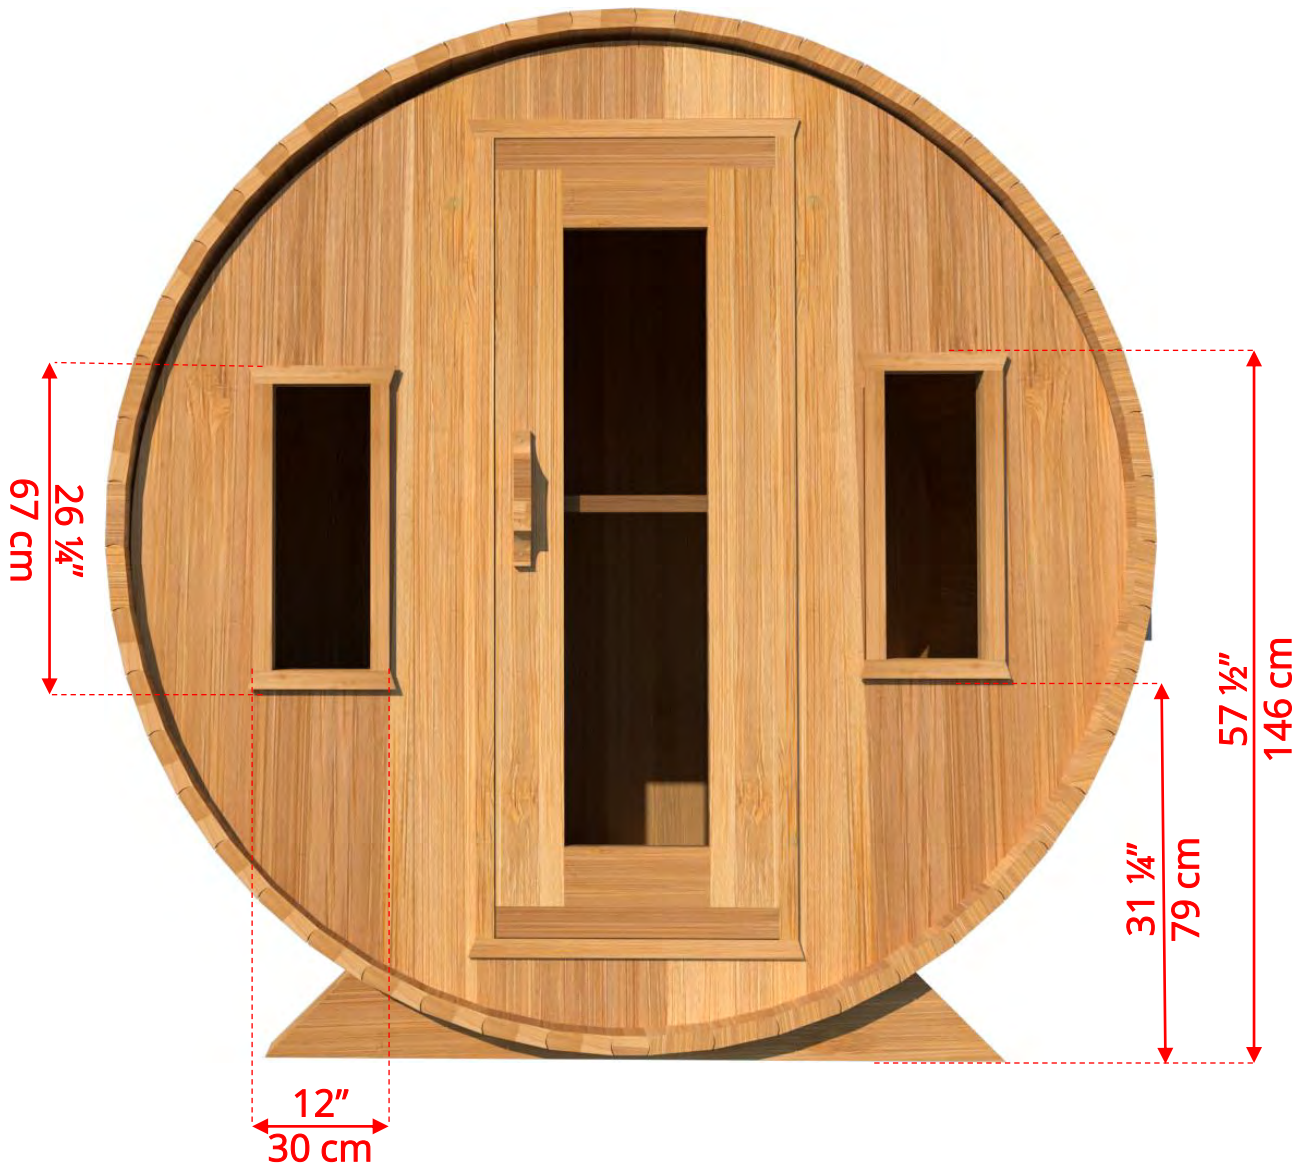

760/762 7'x6' (182cm) Barrel Sauna

760/762

7'x6' (182cm) Barrel Sauna

760/762 7'x6' (182cm) Barrel Sauna

Standard bench layout shown with optional sauna floor

760/762

7'x6' (182cm) Barrel Sauna

760/762

7'x6' (182cm) Barrel Sauna

Signature Sauna Benches

760/762

7'x6' (182cm) Barrel Sauna

Signature Sauna Benches

760/762 7'x6' (182cm) Barrel Sauna

2 Windows in Front Wall

2 windows available on back wall at same measurements as front wall

760/762

7'x6' (182cm) Barrel Sauna

Halfmoon Front Wall Windows

760/762

7'x6' (182cm) Barrel Sauna

Halfmoon Back Wall Window

760/762

7'x6' (182cm) Barrel Sauna

Rectangle Window in Back Wall

760/762 7'x6' (182cm) Barrel Sauna

Wood Burning Heater

Please note - Drawing shows sauna room measurements only.