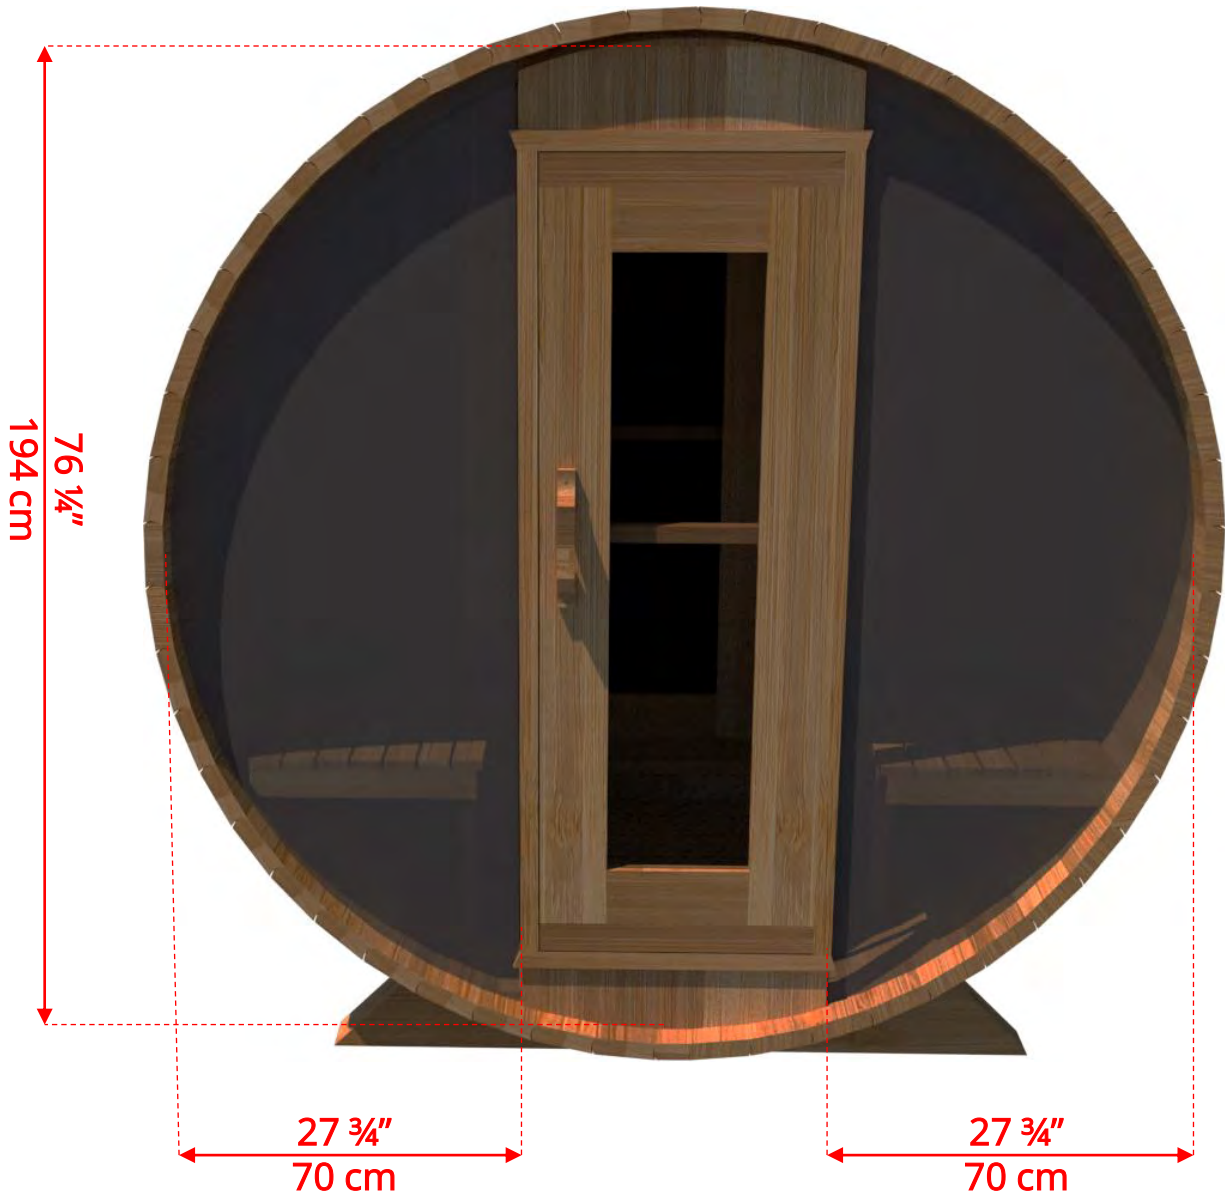

760/762 7'x6' (182cm) Barrel Sauna

760/762

7'x6' (182cm) Barrel Sauna

760/762 7'x6' (182cm) Barrel Sauna

Standard bench layout shown with optional sauna floor

760/762

7'x6' (182cm) Barrel Sauna

760/762

7'x6' (182cm) Barrel Sauna

Signature Sauna Benches

760/762

7'x6' (182cm) Barrel Sauna

Signature Sauna Benches

760/762 7'x6' (182cm) Barrel Sauna

2 Windows in Front Wall

2 windows available on back wall at same measurements as front wall

760/762

7'x6' (182cm) Barrel Sauna

Halfmoon Front Wall Windows

760/762

7'x6' (182cm) Barrel Sauna

Halfmoon Back Wall Window

760/762

7'x6' (182cm) Barrel Sauna

Rectangle Window in Back Wall

760/762 7'x6' (182cm) Barrel Sauna

Wood Burning Heater

Please note - Drawing shows sauna room measurements only.