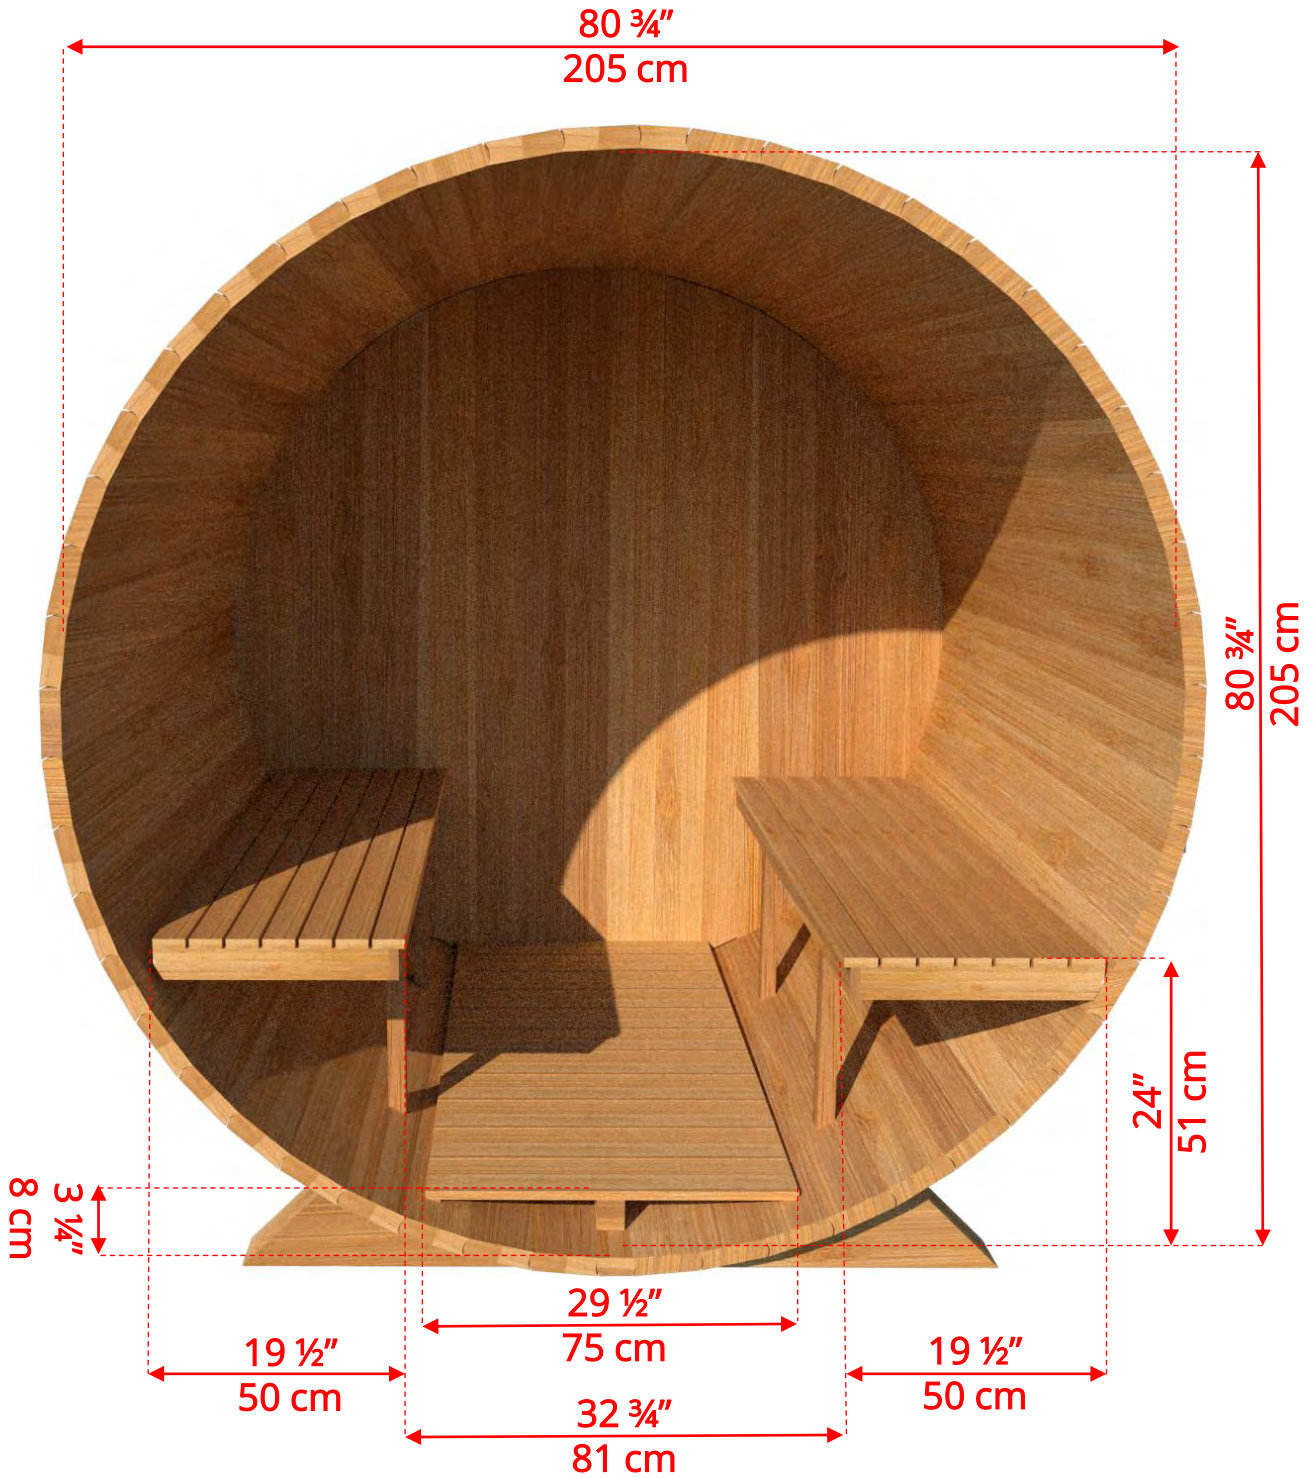

760/762 7'x6' (182cm) Barrel Sauna

760/762

7'x6' (182cm) Barrel Sauna

760/762 7'x6' (182cm) Barrel Sauna

Standard bench layout shown with optional sauna floor

760/762

7'x6' (182cm) Barrel Sauna

760/762

7'x6' (182cm) Barrel Sauna

Signature Sauna Benches

760/762

7'x6' (182cm) Barrel Sauna

Signature Sauna Benches

760/762 7'x6' (182cm) Barrel Sauna

2 Windows in Front Wall

2 windows available on back wall at same measurements as front wall

760/762

7'x6' (182cm) Barrel Sauna

Halfmoon Front Wall Windows

760/762

7'x6' (182cm) Barrel Sauna

Halfmoon Back Wall Window

760/762

7'x6' (182cm) Barrel Sauna

Rectangle Window in Back Wall

760/762 7'x6' (182cm) Barrel Sauna

Wood Burning Heater

Please note - Drawing shows sauna room measurements only.