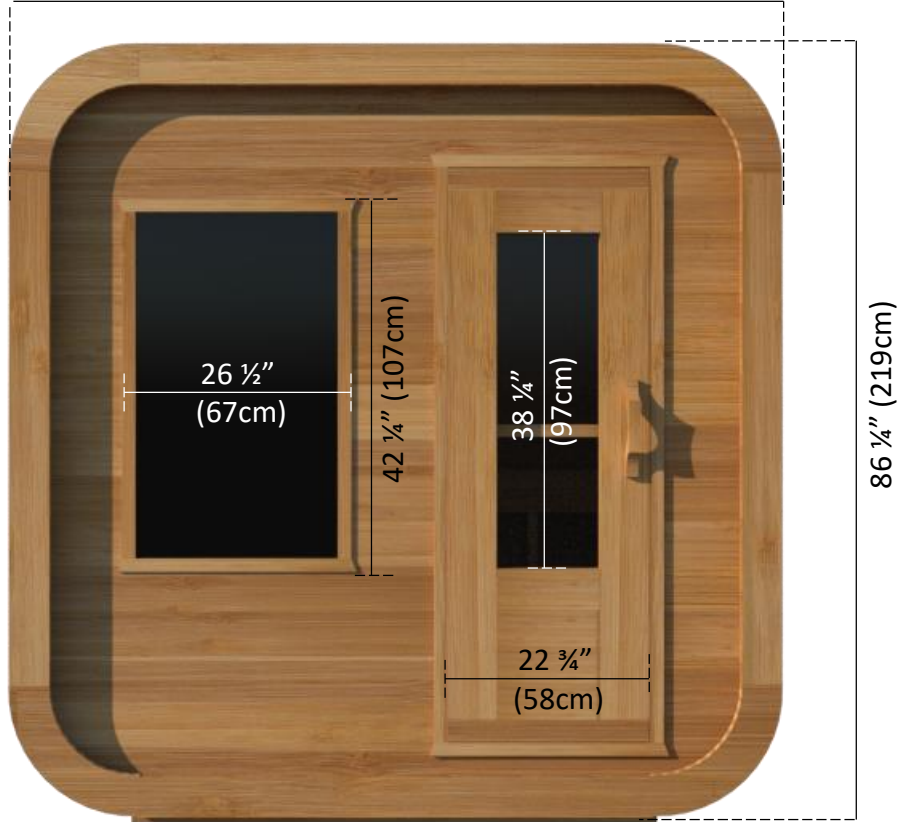

CTC22LU

Canadian Timber Luna Sauna

86 ¼" (219cm)

Manufactured by:

tel: 888-923-9813 | info@leisurecraft.com | web: www.leisurecraft.com

CTC22LU

Canadian Timber Luna Sauna

80 ¼" (204cm)