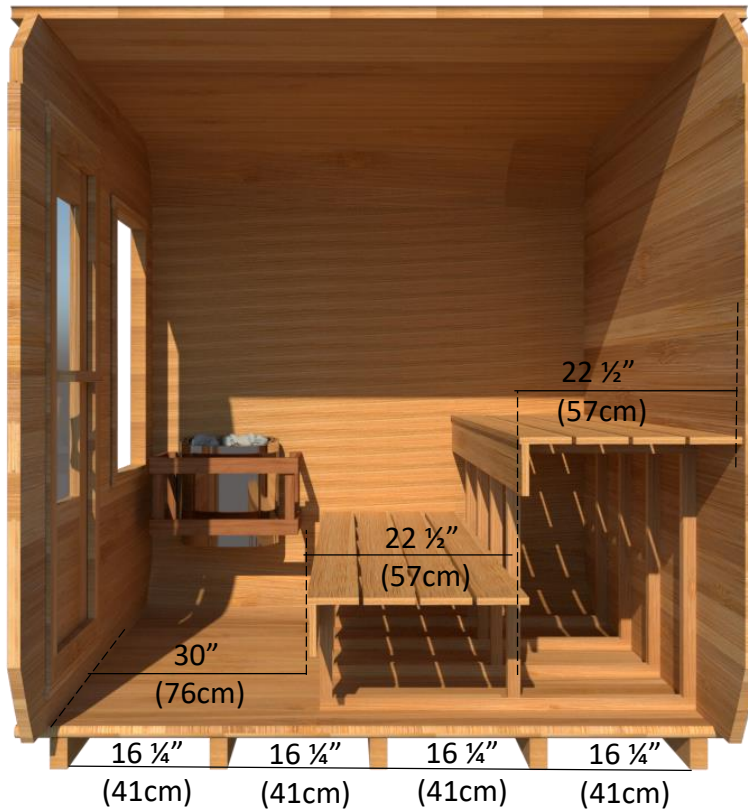

CTC22LU

Canadian Timber Luna Sauna

86 ¼" (219cm)

Manufactured by:

tel: 888-923-9813 | info@leisurecraft.com | web: www.leisurecraft.com

CTC22LU

Canadian Timber Luna Sauna

80 ¼" (204cm)