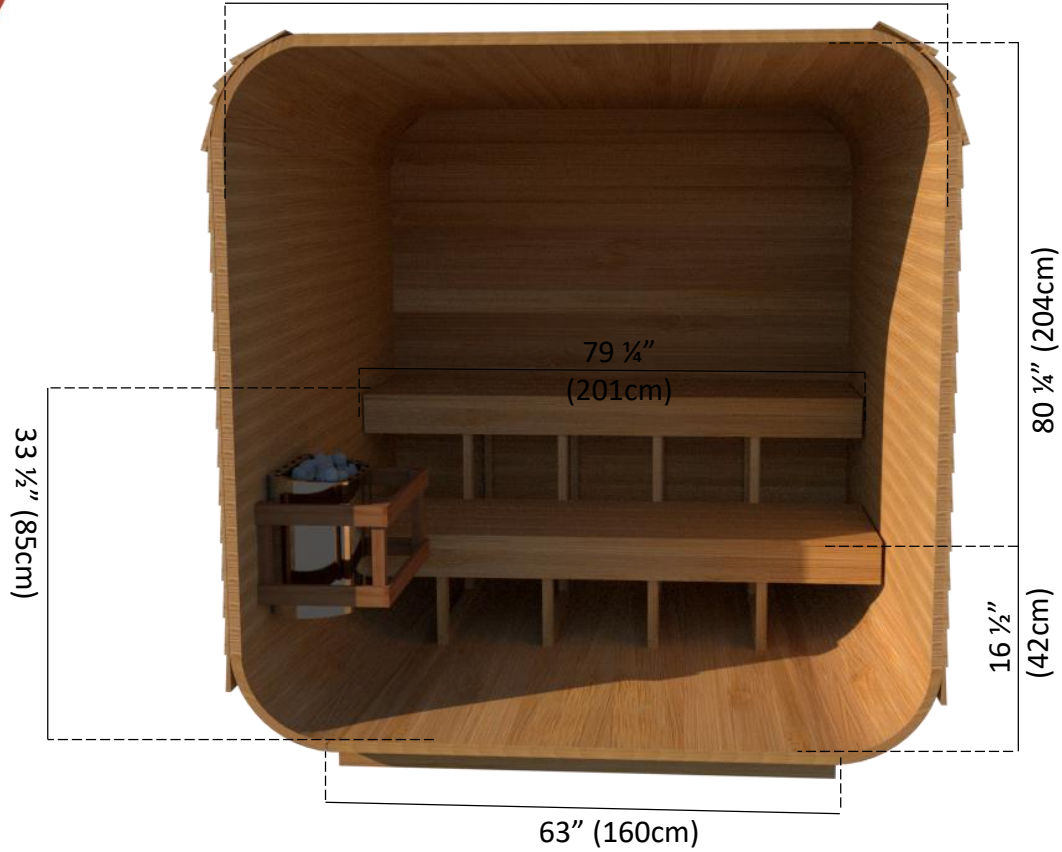

CTC22LU

Canadian Timber Luna Sauna

86 ¼" (219cm)

Manufactured by:

tel: 888-923-9813 | info@leisurecraft.com | web: www.leisurecraft.com

CTC22LU

Canadian Timber Luna Sauna

80 ¼" (204cm)