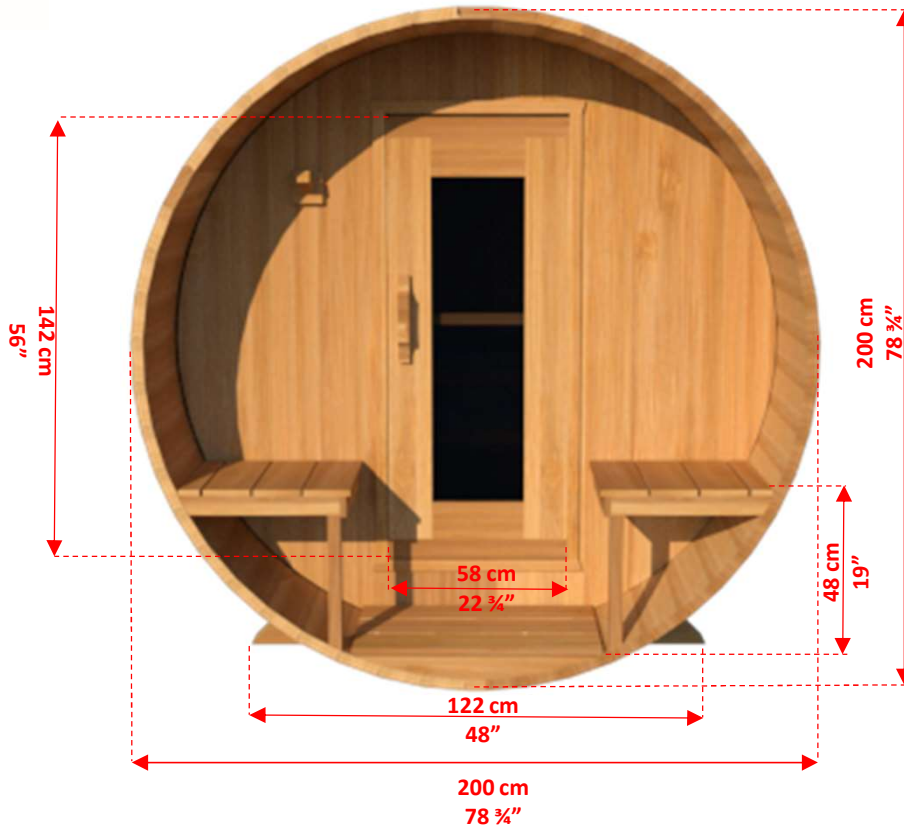

CTC2245W Serenity Barrel Sauna

Manufactured by:

tel: 888-923-9813 | info@leisurecraft.com | web: www.leisurecraft.com

CTC2245W Serenity Barrel Sauna

Manufactured by:

tel: 888-923-9813 | info@leisurecraft.com | web: www.leisurecraft.com