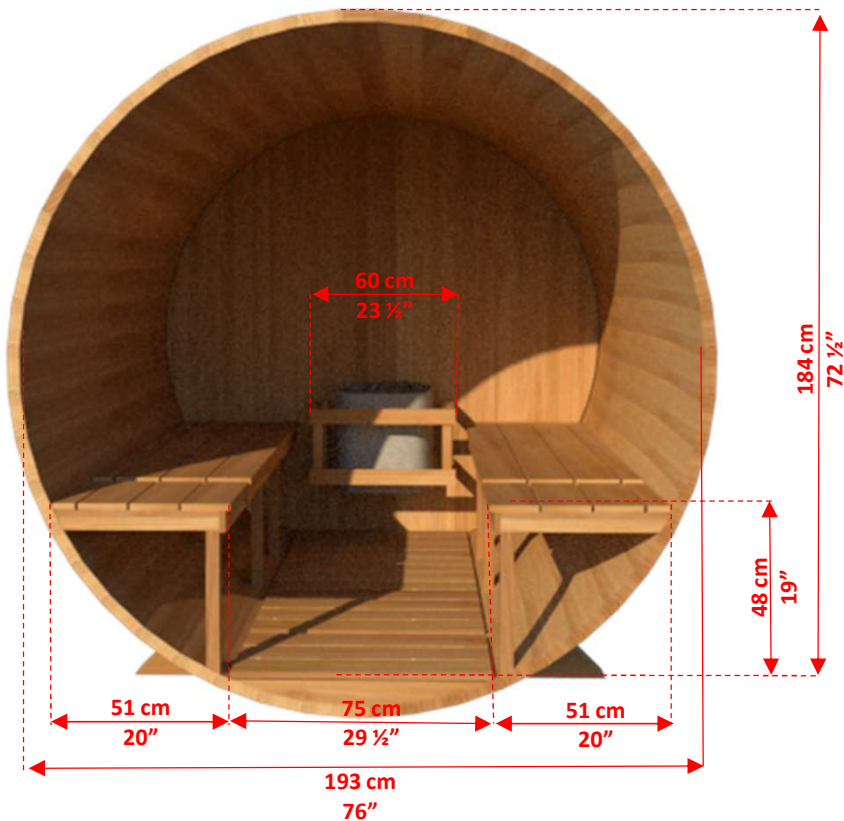

CTC2245W Serenity Barrel Sauna

Manufactured by:

tel: 888-923-9813 | info@leisurecraft.com | web: www.leisurecraft.com

CTC2245W Serenity Barrel Sauna

Manufactured by:

tel: 888-923-9813 | info@leisurecraft.com | web: www.leisurecraft.com