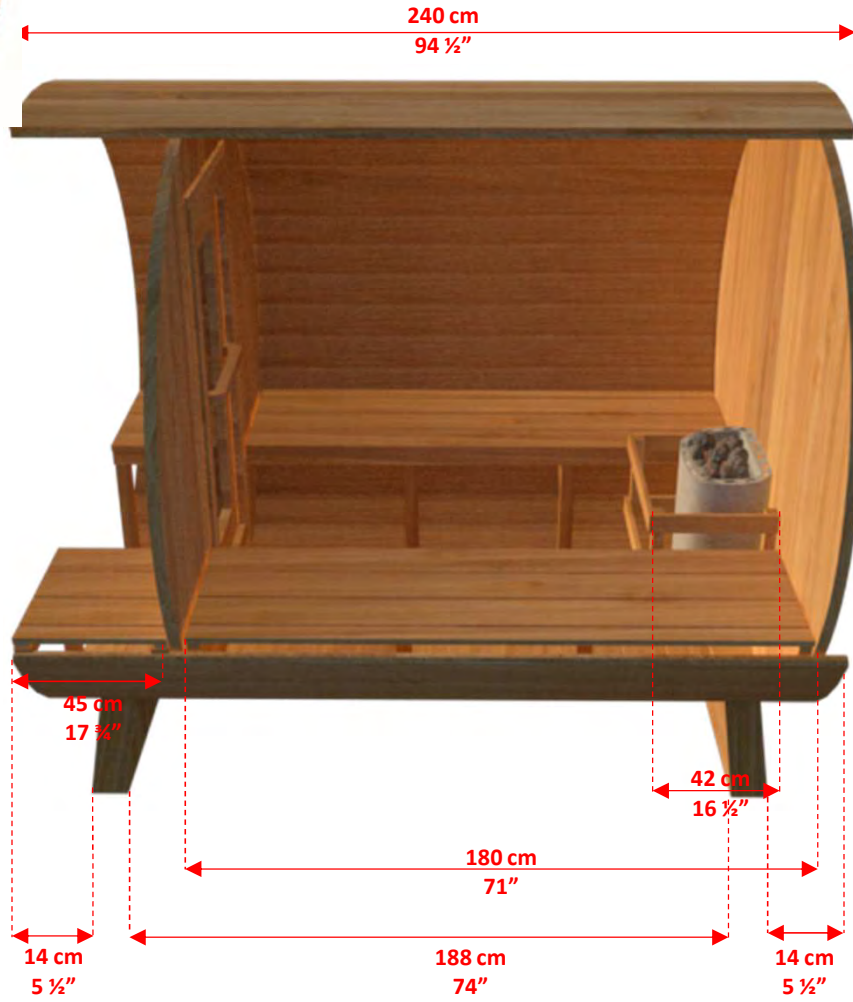

CTC2245W Serenity Barrel Sauna

Manufactured by:

tel: 888-923-9813 | info@leisurecraft.com | web: www.leisurecraft.com

CTC2245W Serenity Barrel Sauna

Manufactured by:

tel: 888-923-9813 | info@leisurecraft.com | web: www.leisurecraft.com