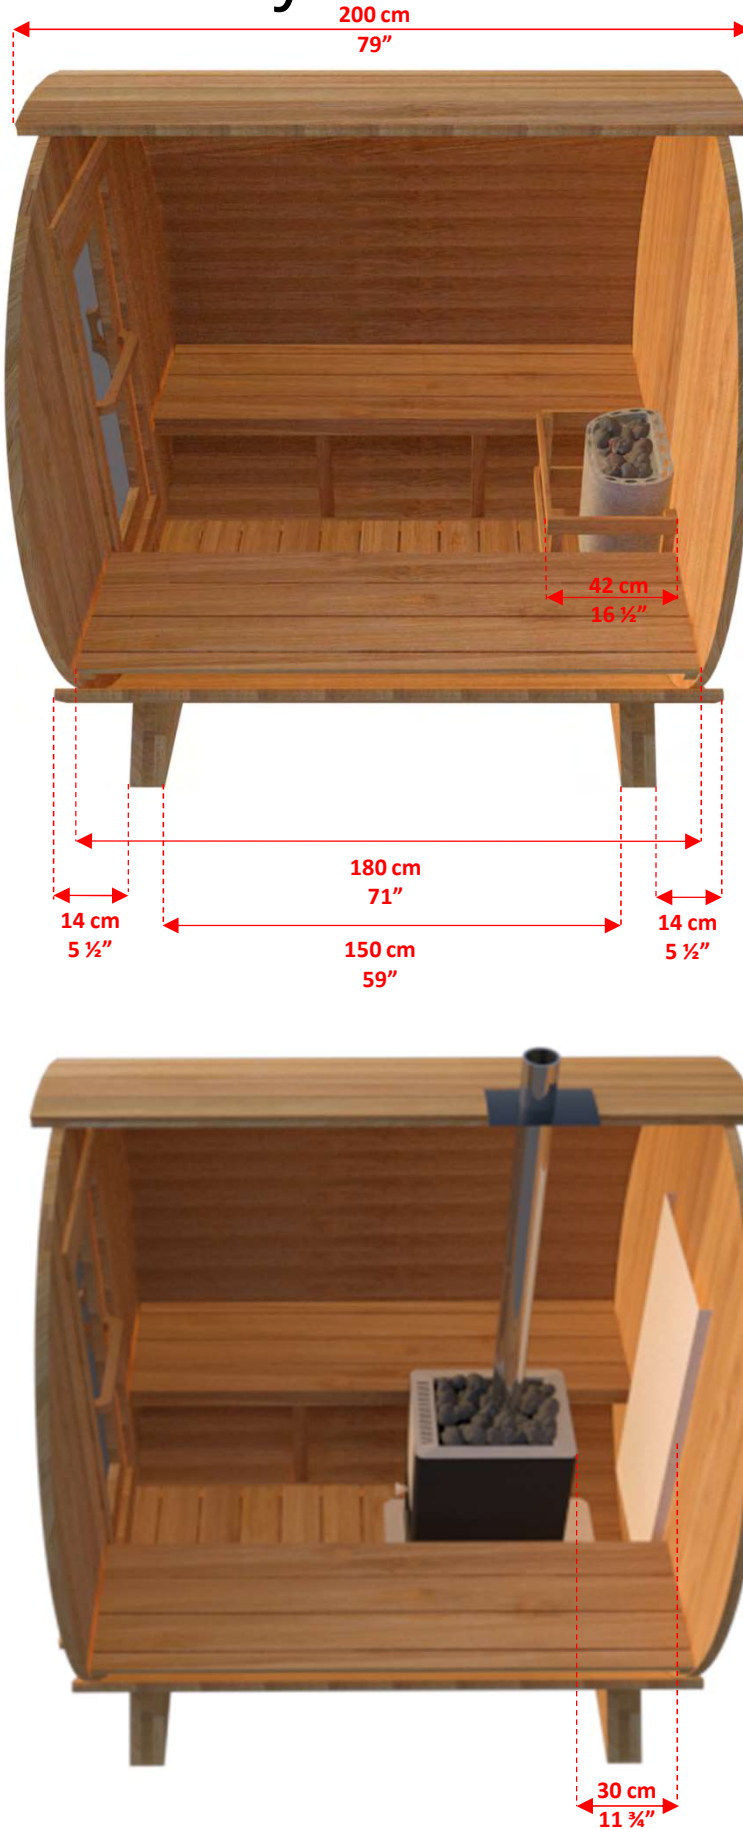

CTC22W Harmony Barrel Sauna

Manufactured by:

tel: 888-923-9813 | info@leisurecraft.com | web: www.leisurecraft.com

CTC22W Harmony Barrel Sauna

Manufactured by:

tel: 888-923-9813 | info@leisurecraft.com | web: www.leisurecraft.com