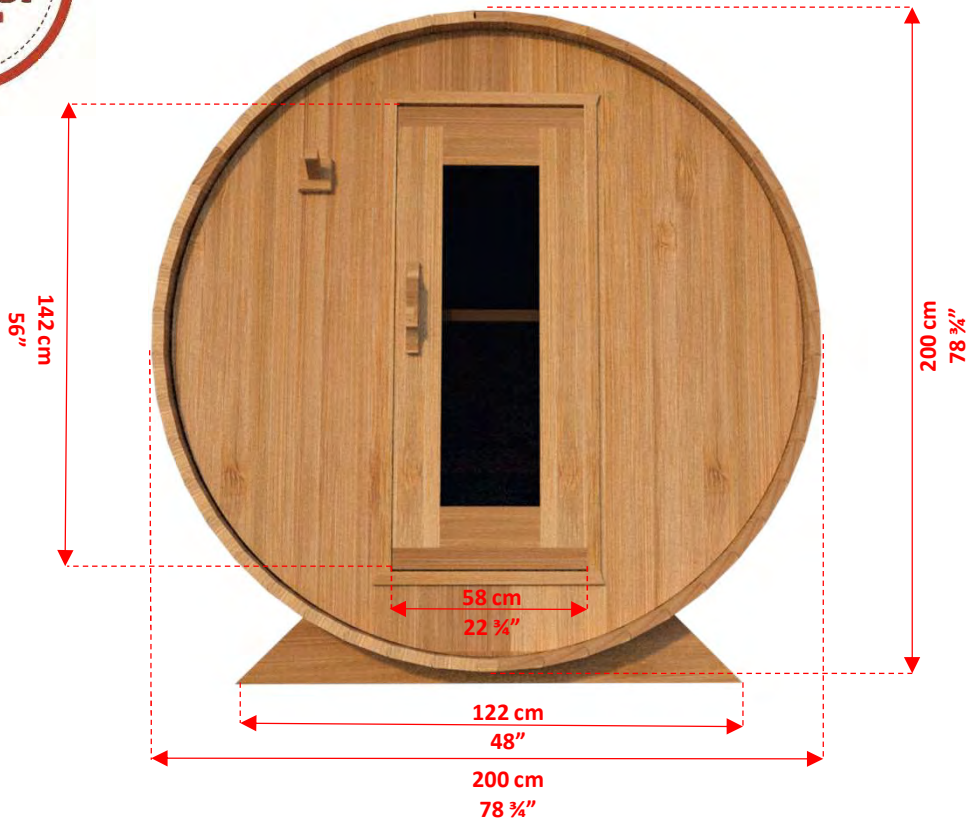

CTC22W Harmony Barrel Sauna

Manufactured by:

tel: 888-923-9813 | info@leisurecraft.com | web: www.leisurecraft.com

CTC22W Harmony Barrel Sauna

Manufactured by:

tel: 888-923-9813 | info@leisurecraft.com | web: www.leisurecraft.com