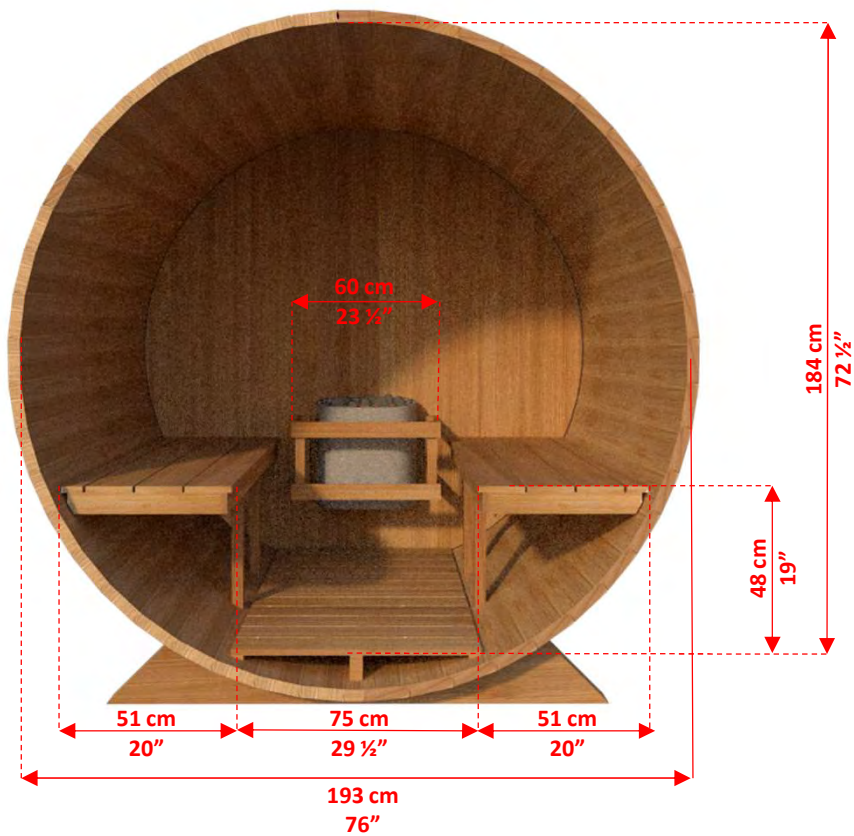

CTC22W Harmony Barrel Sauna

Manufactured by:

tel: 888-923-9813 | info@leisurecraft.com | web: www.leisurecraft.com

CTC22W Harmony Barrel Sauna

Manufactured by:

tel: 888-923-9813 | info@leisurecraft.com | web: www.leisurecraft.com