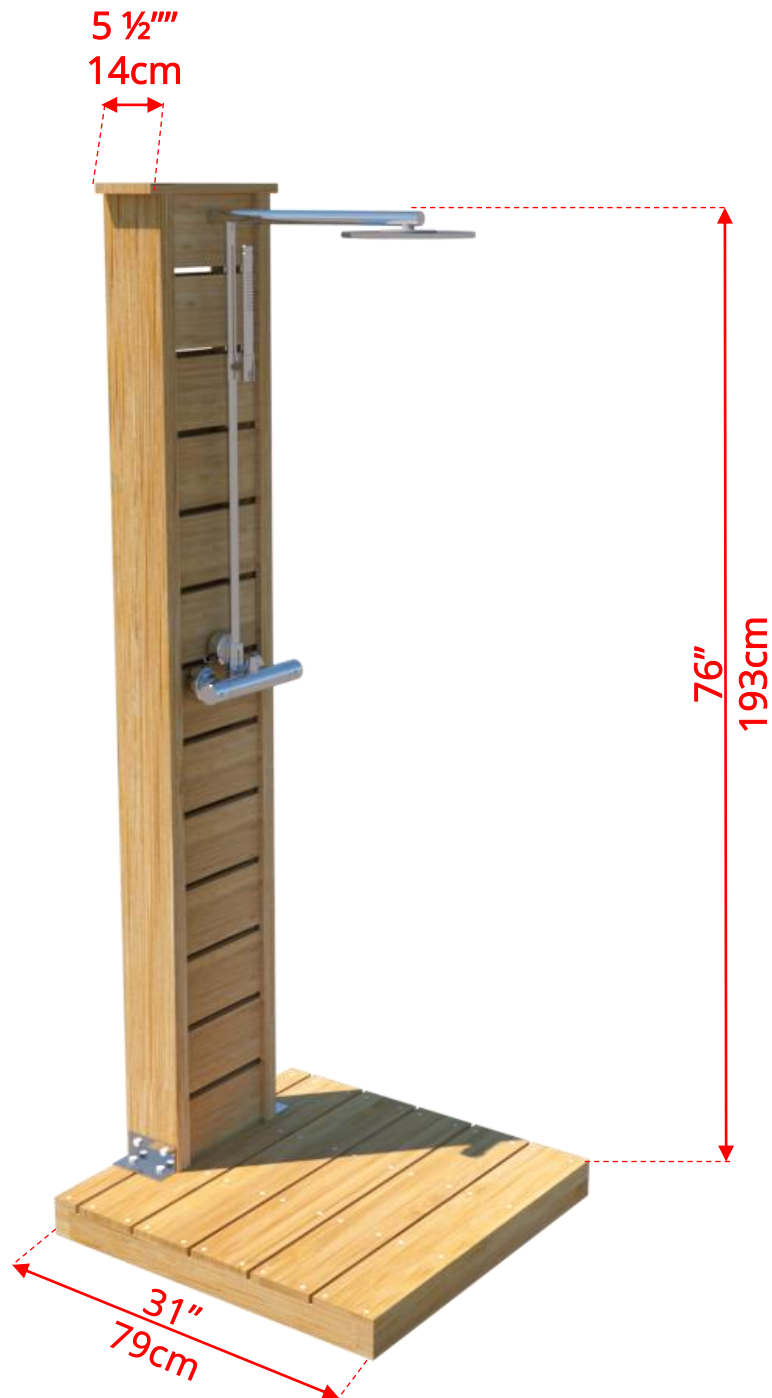

# 510S/512S Sunlight Outdoor Shower

- Shown with optional Premium Shower Hardware (product # 720405)

Manufactured by:

# 510S/512S Sunlight Outdoor Shower

- Shown with optional Premium Shower Hardware  
(product # 720405)

Manufactured by:

tel: 888-923-9813 | info@leisurecraft.com | web: www.leisurecraft.com