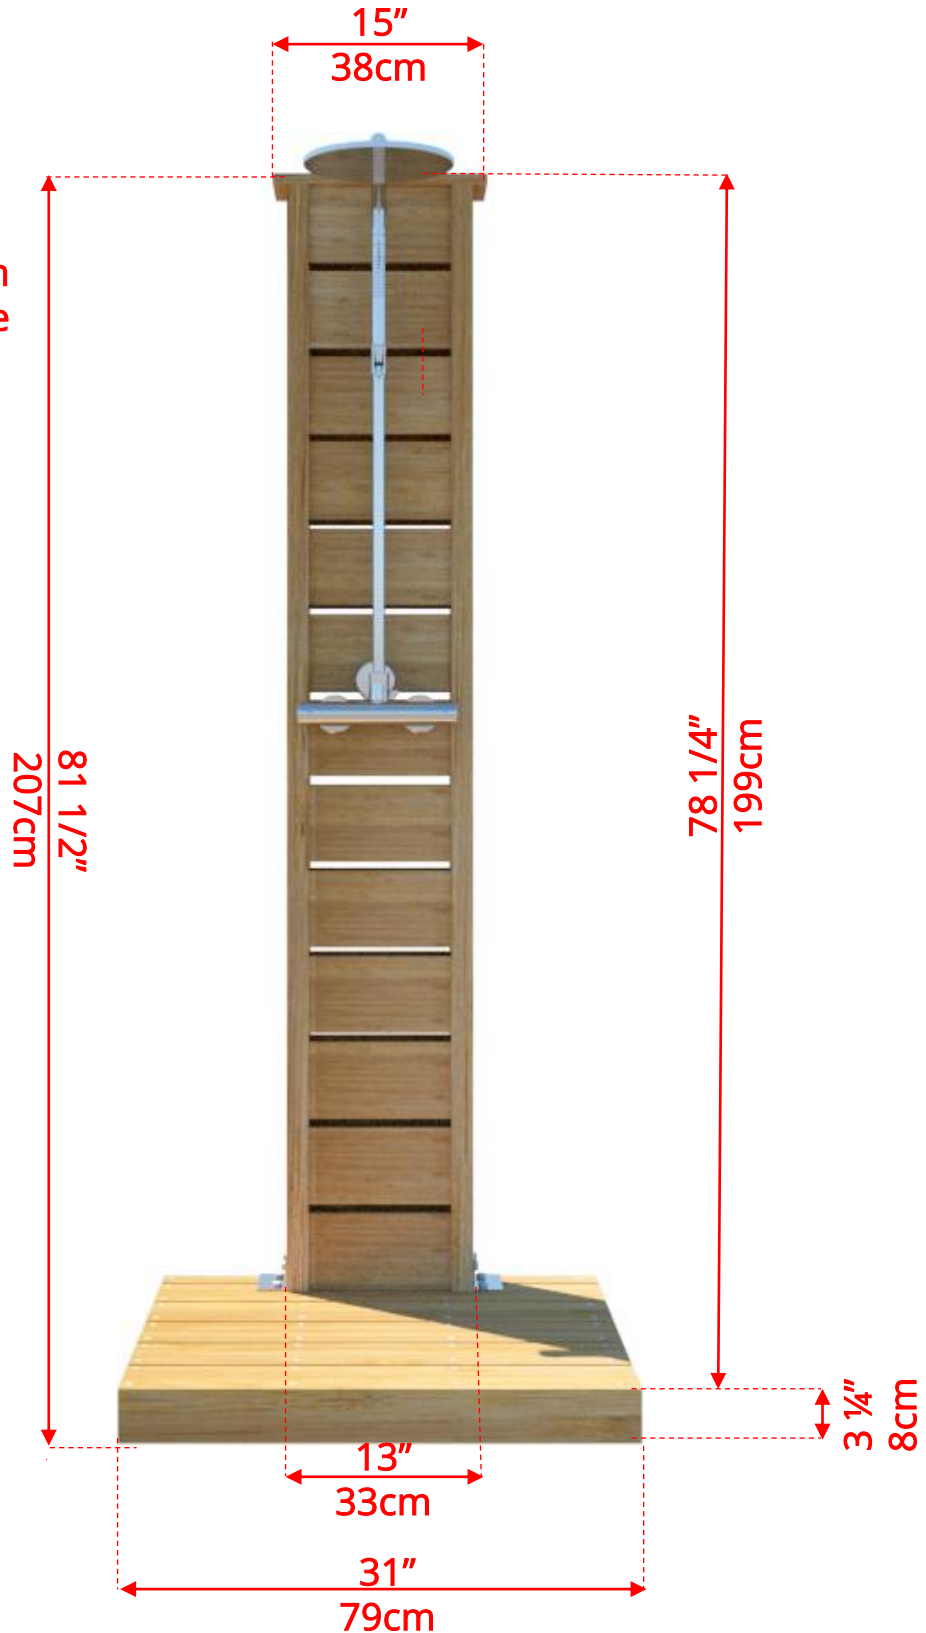

# 510S/512S Sunlight Outdoor Shower

- Shown with optional Premium Shower Hardware (product # 720405)

Manufactured by:

# 510S/512S Sunlight Outdoor Shower

- Shown with optional Premium Shower Hardware  
(product # 720405)

Manufactured by:

tel: 888-923-9813 | info@leisurecraft.com | web: www.leisurecraft.com