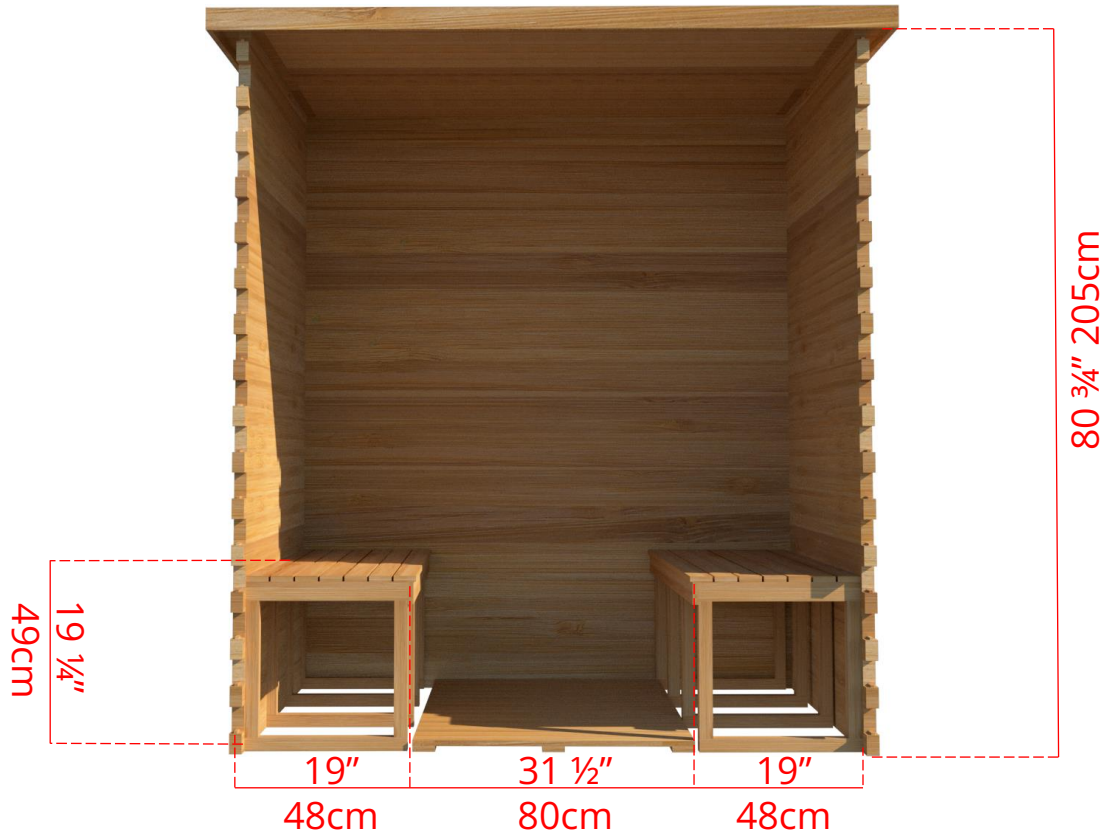

LS560/LS562 5' x 6' Indoor Cabin Sauna

76 ½" 194cm

Please note:

If choosing the Solid wood Floor option for an indoor cabin sauna the overall height of the sauna will increase 1 ½" (38mm)

LS560/LS562

5' x 6' Indoor Cabin Sauna

Side View

64 ³/₄" 164cm

60 ¹/₄" 153cm

Please note:

If choosing the Solid wood Floor option for an indoor cabin sauna the overall height of the sauna will increase 1 ¹/₂" (38mm)

LS560/LS562

5' x 6' Indoor Cabin Sauna

IC56B - 2 Tier Back Wall Bench

LS560/LS562

5' x 6' Indoor Cabin Sauna

IC56R - 2 Tier Back Wall Bench & Single Tier Bench on Right Side

LS560/LS562

5' x 6' Indoor Cabin Sauna

IC56S - Single Tier Side Wall Benches

Front Wall Options

C6DL - Door on left & no Window
Or

C6DR - Door on right & no Window

C6DLW - Door on left & Window on right
Or

C6DRW - Door on right & Window on left
(14 3/4" x 53 1/4" Window)

C6DM - Door in middle & no Window