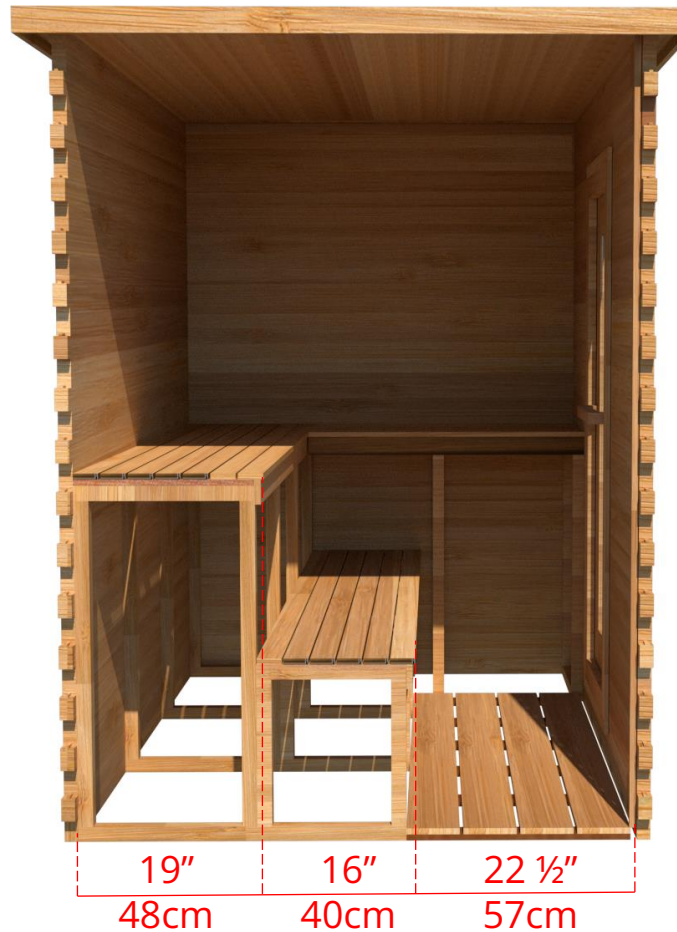

LS560/LS562 5' x 6' Indoor Cabin Sauna

76 ½" 194cm

Please note:

If choosing the Solid wood Floor option for an indoor cabin sauna the overall height of the sauna will increase 1 ½" (38mm)

LS560/LS562

5' x 6' Indoor Cabin Sauna

Side View

64 ³/₄" 164cm

60 ¹/₄" 153cm

Please note:

If choosing the Solid wood Floor option for an indoor cabin sauna the overall height of the sauna will increase 1 ¹/₂" (38mm)

LS560/LS562

5' x 6' Indoor Cabin Sauna

IC56B - 2 Tier Back Wall Bench

LS560/LS562

5' x 6' Indoor Cabin Sauna

IC56R - 2 Tier Back Wall Bench & Single Tier Bench on Right Side

LS560/LS562

5' x 6' Indoor Cabin Sauna

IC56S - Single Tier Side Wall Benches

Front Wall Options

C6DL - Door on left & no Window
Or

C6DR - Door on right & no Window

C6DLW - Door on left & Window on right
Or

C6DRW - Door on right & Window on left
(14 3/4" x 53 1/4" Window)

C6DM - Door in middle & no Window