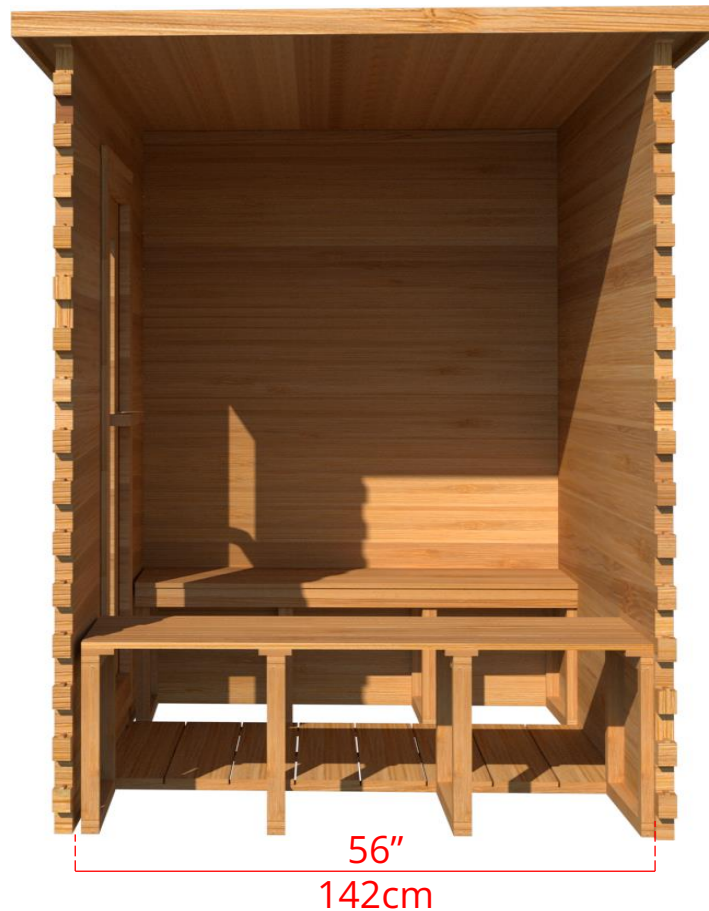

LS560/LS562 5' x 6' Indoor Cabin Sauna

76 ½" 194cm

Please note:

If choosing the Solid wood Floor option for an indoor cabin sauna the overall height of the sauna will increase 1 ½" (38mm)

LS560/LS562

5' x 6' Indoor Cabin Sauna

Side View

64 ³/₄" 164cm

60 ¹/₄" 153cm

Please note:

If choosing the Solid wood Floor option for an indoor cabin sauna the overall height of the sauna will increase 1 ¹/₂" (38mm)

LS560/LS562

5' x 6' Indoor Cabin Sauna

IC56B - 2 Tier Back Wall Bench

LS560/LS562

5' x 6' Indoor Cabin Sauna

IC56R - 2 Tier Back Wall Bench & Single Tier Bench on Right Side

LS560/LS562

5' x 6' Indoor Cabin Sauna

IC56S - Single Tier Side Wall Benches

Front Wall Options

C6DL - Door on left & no Window
Or

C6DR - Door on right & no Window

C6DLW - Door on left & Window on right
Or

C6DRW - Door on right & Window on left
(14 3/4" x 53 1/4" Window)

C6DM - Door in middle & no Window