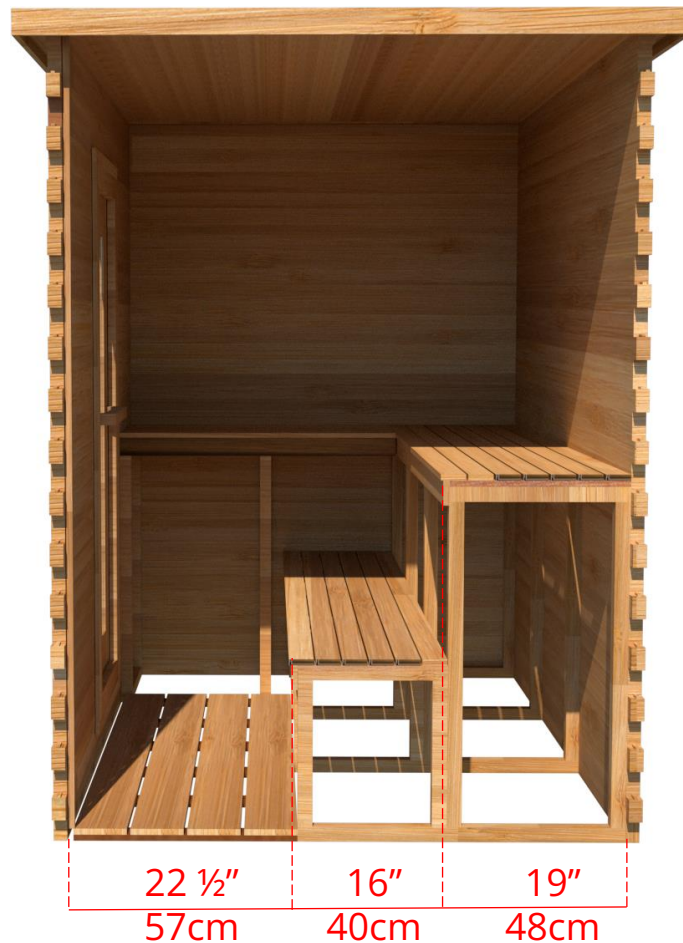

LS560/LS562 5' x 6' Indoor Cabin Sauna

76 ½" 194cm

Please note:

If choosing the Solid wood Floor option for an indoor cabin sauna the overall height of the sauna will increase 1 ½" (38mm)

LS560/LS562

5' x 6' Indoor Cabin Sauna

Side View

64 ³/₄" 164cm

60 ¹/₄" 153cm

Please note:

If choosing the Solid wood Floor option for an indoor cabin sauna the overall height of the sauna will increase 1 ¹/₂" (38mm)

LS560/LS562

5' x 6' Indoor Cabin Sauna

IC56B - 2 Tier Back Wall Bench

LS560/LS562

5' x 6' Indoor Cabin Sauna

IC56R - 2 Tier Back Wall Bench & Single Tier Bench on Right Side

LS560/LS562

5' x 6' Indoor Cabin Sauna

IC56S - Single Tier Side Wall Benches

Front Wall Options

C6DL - Door on left & no Window
Or

C6DR - Door on right & no Window

C6DLW - Door on left & Window on right
Or

C6DRW - Door on right & Window on left
(14 3/4" x 53 1/4" Window)

C6DM - Door in middle & no Window