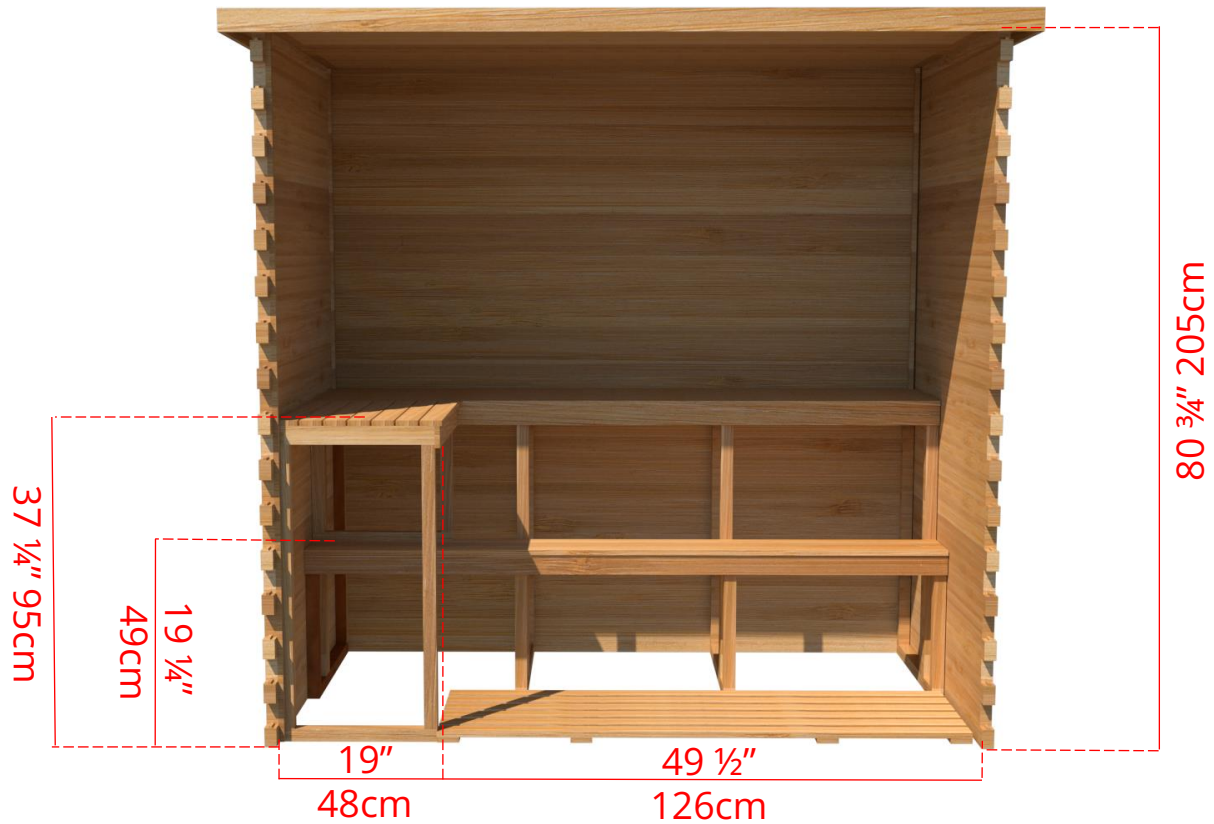

LS560/LS562 5' x 6' Indoor Cabin Sauna

76 ½" 194cm

Please note:

If choosing the Solid wood Floor option for an indoor cabin sauna the overall height of the sauna will increase 1 ½" (38mm)

LS560/LS562

5' x 6' Indoor Cabin Sauna

Side View

64 ³/₄" 164cm

60 ¹/₄" 153cm

Please note:

If choosing the Solid wood Floor option for an indoor cabin sauna the overall height of the sauna will increase 1 ¹/₂" (38mm)

LS560/LS562

5' x 6' Indoor Cabin Sauna

IC56B - 2 Tier Back Wall Bench

LS560/LS562

5' x 6' Indoor Cabin Sauna

IC56R - 2 Tier Back Wall Bench & Single Tier Bench on Right Side

LS560/LS562

5' x 6' Indoor Cabin Sauna

IC56S - Single Tier Side Wall Benches

Front Wall Options

C6DL - Door on left & no Window
Or

C6DR - Door on right & no Window

C6DLW - Door on left & Window on right
Or

C6DRW - Door on right & Window on left
(14 3/4" x 53 1/4" Window)

C6DM - Door in middle & no Window