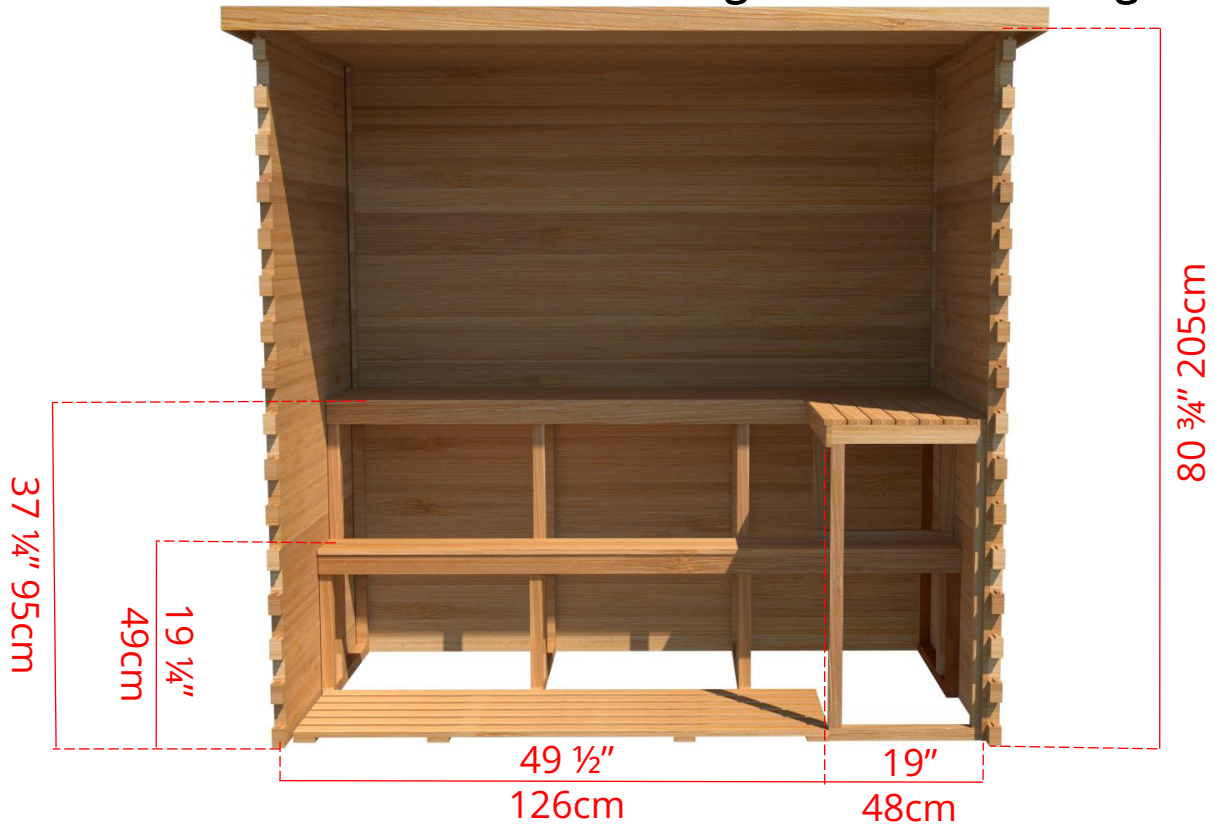

LS560/LS562 5' x 6' Indoor Cabin Sauna

76 ½" 194cm

Please note:

If choosing the Solid wood Floor option for an indoor cabin sauna the overall height of the sauna will increase 1 ½" (38mm)

LS560/LS562

5' x 6' Indoor Cabin Sauna

Side View

64 ³/₄" 164cm

60 ¹/₄" 153cm

Please note:

If choosing the Solid wood Floor option for an indoor cabin sauna the overall height of the sauna will increase 1 ¹/₂" (38mm)

LS560/LS562

5' x 6' Indoor Cabin Sauna

IC56B - 2 Tier Back Wall Bench

LS560/LS562

5' x 6' Indoor Cabin Sauna

IC56R - 2 Tier Back Wall Bench & Single Tier Bench on Right Side

LS560/LS562

5' x 6' Indoor Cabin Sauna

IC56S - Single Tier Side Wall Benches

Front Wall Options

C6DL - Door on left & no Window
Or

C6DR - Door on right & no Window

C6DLW - Door on left & Window on right
Or

C6DRW - Door on right & Window on left
(14 3/4" x 53 1/4" Window)

C6DM - Door in middle & no Window