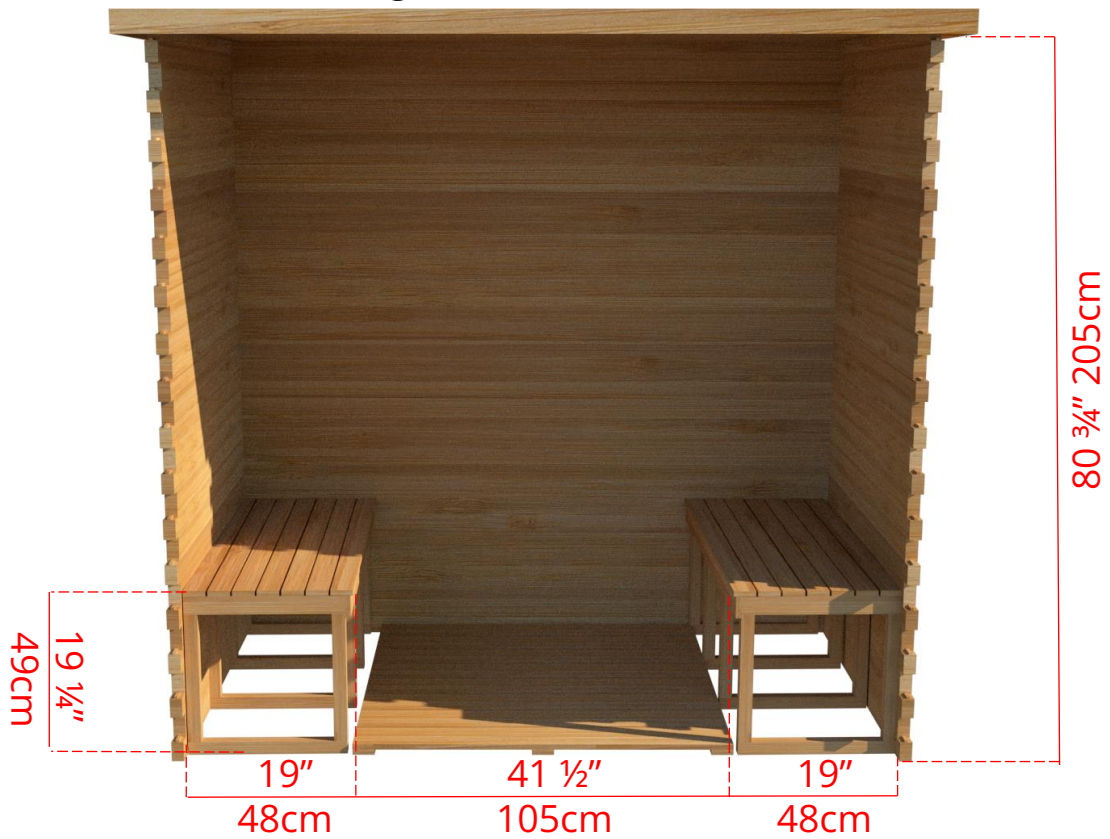

LS570/LS572 5' x 7' Indoor Cabin Sauna

Please note:

If choosing the Solid wood Floor option for an indoor cabin sauna the overall height of the sauna will increase 1 ½" (38mm)

LS570/LS572

5' x 7' Indoor Cabin Sauna

Side View

64 ³/₄" 164cm

60 ¹/₄" 153cm

Please note:

If choosing the Solid wood Floor option for an indoor cabin sauna the overall height of the sauna will increase 1 ¹/₂" (38mm)

LS570/LS572

5' x 7' Indoor Cabin Sauna

IC57B - 2 Tier Back Wall Bench

LS570/LS572 5' x 7' Indoor Cabin Sauna

IC57L - 2 Tier Back Wall Bench & Single Tier Bench on Left Side

LS570/LS572 5' x 7' Indoor Cabin Sauna

IC57R - 2 Tier Back Wall Bench & Single Tier Bench on Right Side

LS570/LS572

5' x 7' Indoor Cabin Sauna

IC57S - Single Tier Side Wall Benches

LS570/LS572 5' x 7' Indoor Cabin Sauna

Front Wall Options

C7DL - Door on left & no Window
Or
C7DR - Door on right & no Window

C7DLW - Door on left & Window on right
Or
C7DRW - Door on right & Window on left
(14 3/4" x 53 1/4" Window)