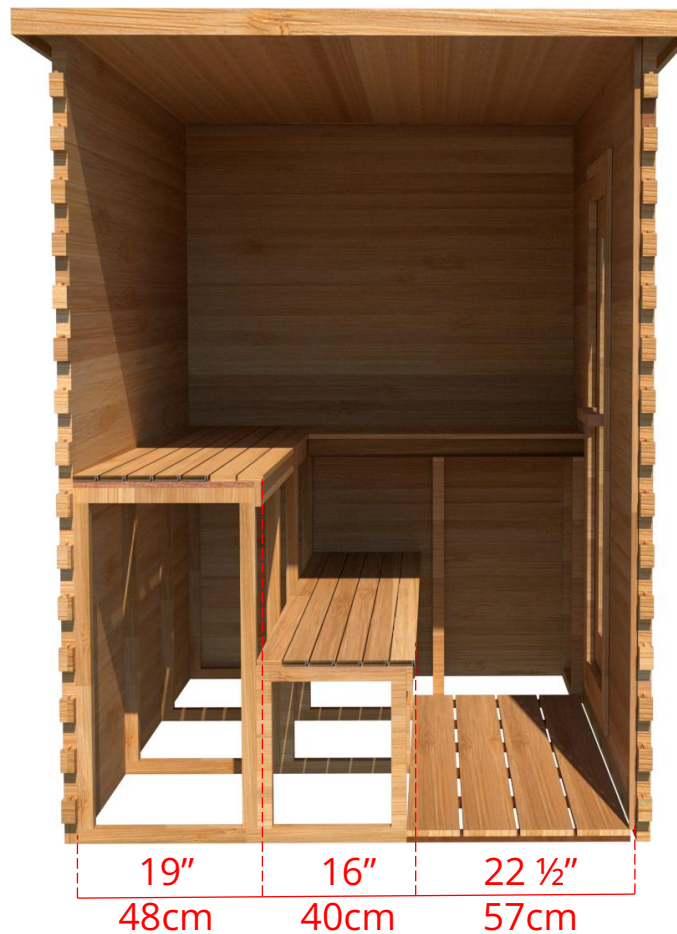

LS570/LS572 5' x 7' Indoor Cabin Sauna

Please note:

If choosing the Solid wood Floor option for an indoor cabin sauna the overall height of the sauna will increase 1 ½" (38mm)

LS570/LS572

5' x 7' Indoor Cabin Sauna

Side View

64 ³/₄" 164cm

60 ¹/₄" 153cm

Please note:

If choosing the Solid wood Floor option for an indoor cabin sauna the overall height of the sauna will increase 1 ¹/₂" (38mm)

LS570/LS572

5' x 7' Indoor Cabin Sauna

IC57B - 2 Tier Back Wall Bench

LS570/LS572 5' x 7' Indoor Cabin Sauna

IC57L - 2 Tier Back Wall Bench & Single Tier Bench on Left Side

LS570/LS572 5' x 7' Indoor Cabin Sauna

IC57R - 2 Tier Back Wall Bench & Single Tier Bench on Right Side

LS570/LS572

5' x 7' Indoor Cabin Sauna

IC57S - Single Tier Side Wall Benches

LS570/LS572 5' x 7' Indoor Cabin Sauna

Front Wall Options

C7DL - Door on left & no Window
Or
C7DR - Door on right & no Window

C7DLW - Door on left & Window on right
Or
C7DRW - Door on right & Window on left
(14 3/4" x 53 1/4" Window)