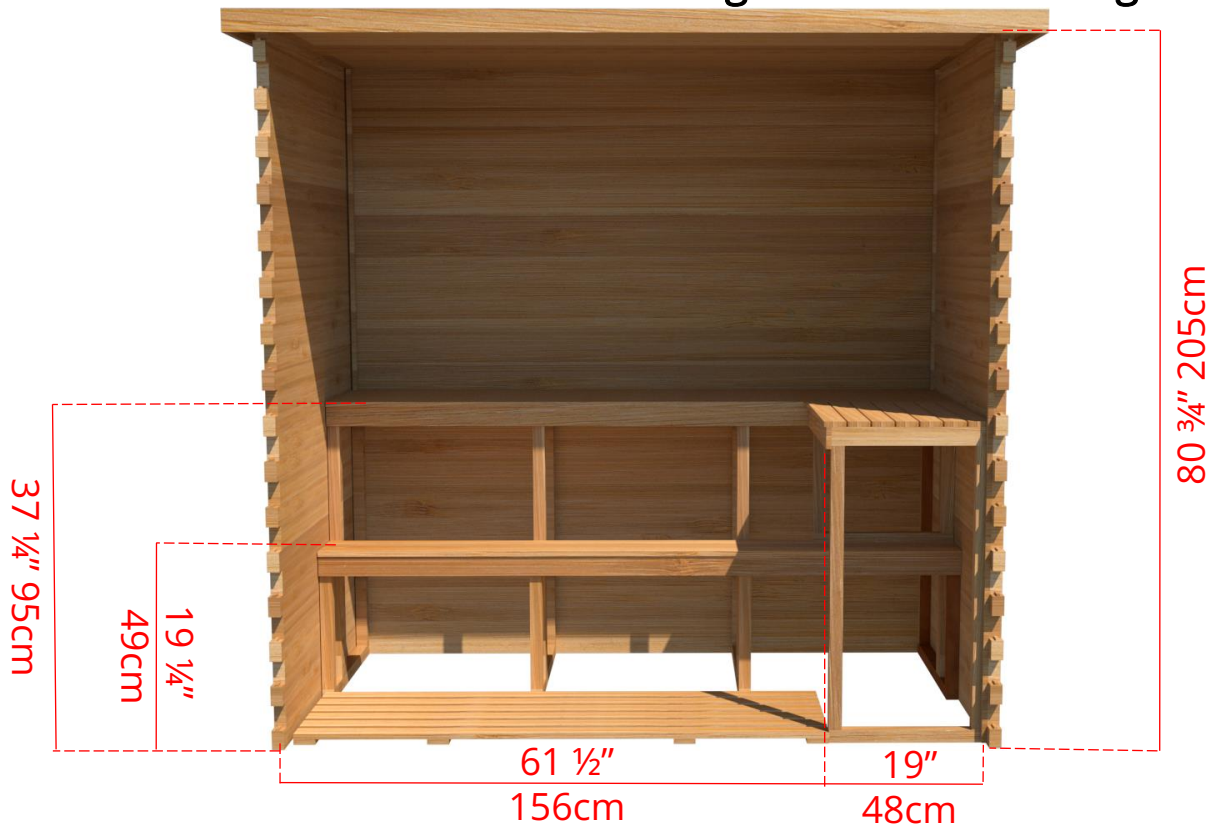

LS570/LS572 5' x 7' Indoor Cabin Sauna

Please note:

If choosing the Solid wood Floor option for an indoor cabin sauna the overall height of the sauna will increase 1 ½" (38mm)

LS570/LS572

5' x 7' Indoor Cabin Sauna

Side View

64 ³/₄" 164cm

60 ¹/₄" 153cm

Please note:

If choosing the Solid wood Floor option for an indoor cabin sauna the overall height of the sauna will increase 1 ¹/₂" (38mm)

LS570/LS572

5' x 7' Indoor Cabin Sauna

IC57B - 2 Tier Back Wall Bench

LS570/LS572 5' x 7' Indoor Cabin Sauna

IC57L - 2 Tier Back Wall Bench & Single Tier Bench on Left Side

LS570/LS572 5' x 7' Indoor Cabin Sauna

IC57R - 2 Tier Back Wall Bench & Single Tier Bench on Right Side

LS570/LS572

5' x 7' Indoor Cabin Sauna

IC57S - Single Tier Side Wall Benches

LS570/LS572 5' x 7' Indoor Cabin Sauna

Front Wall Options

C7DL - Door on left & no Window
Or
C7DR - Door on right & no Window

C7DLW - Door on left & Window on right
Or
C7DRW - Door on right & Window on left
(14 3/4" x 53 1/4" Window)