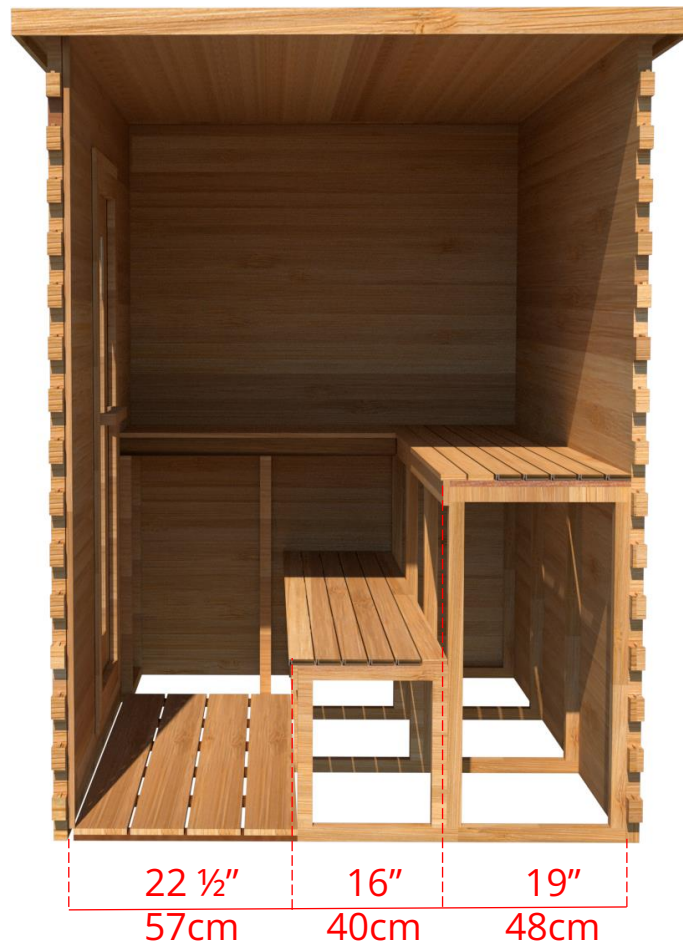

LS570/LS572 5' x 7' Indoor Cabin Sauna

Please note:

If choosing the Solid wood Floor option for an indoor cabin sauna the overall height of the sauna will increase 1 ½" (38mm)

LS570/LS572

5' x 7' Indoor Cabin Sauna

Side View

64 ³/₄" 164cm

60 ¹/₄" 153cm

Please note:

If choosing the Solid wood Floor option for an indoor cabin sauna the overall height of the sauna will increase 1 ¹/₂" (38mm)

LS570/LS572

5' x 7' Indoor Cabin Sauna

IC57B - 2 Tier Back Wall Bench

LS570/LS572 5' x 7' Indoor Cabin Sauna

IC57L - 2 Tier Back Wall Bench & Single Tier Bench on Left Side

LS570/LS572 5' x 7' Indoor Cabin Sauna

IC57R - 2 Tier Back Wall Bench & Single Tier Bench on Right Side

LS570/LS572

5' x 7' Indoor Cabin Sauna

IC57S - Single Tier Side Wall Benches

LS570/LS572 5' x 7' Indoor Cabin Sauna

Front Wall Options

C7DL - Door on left & no Window
Or
C7DR - Door on right & no Window

C7DLW - Door on left & Window on right
Or
C7DRW - Door on right & Window on left
(14 3/4" x 53 1/4" Window)