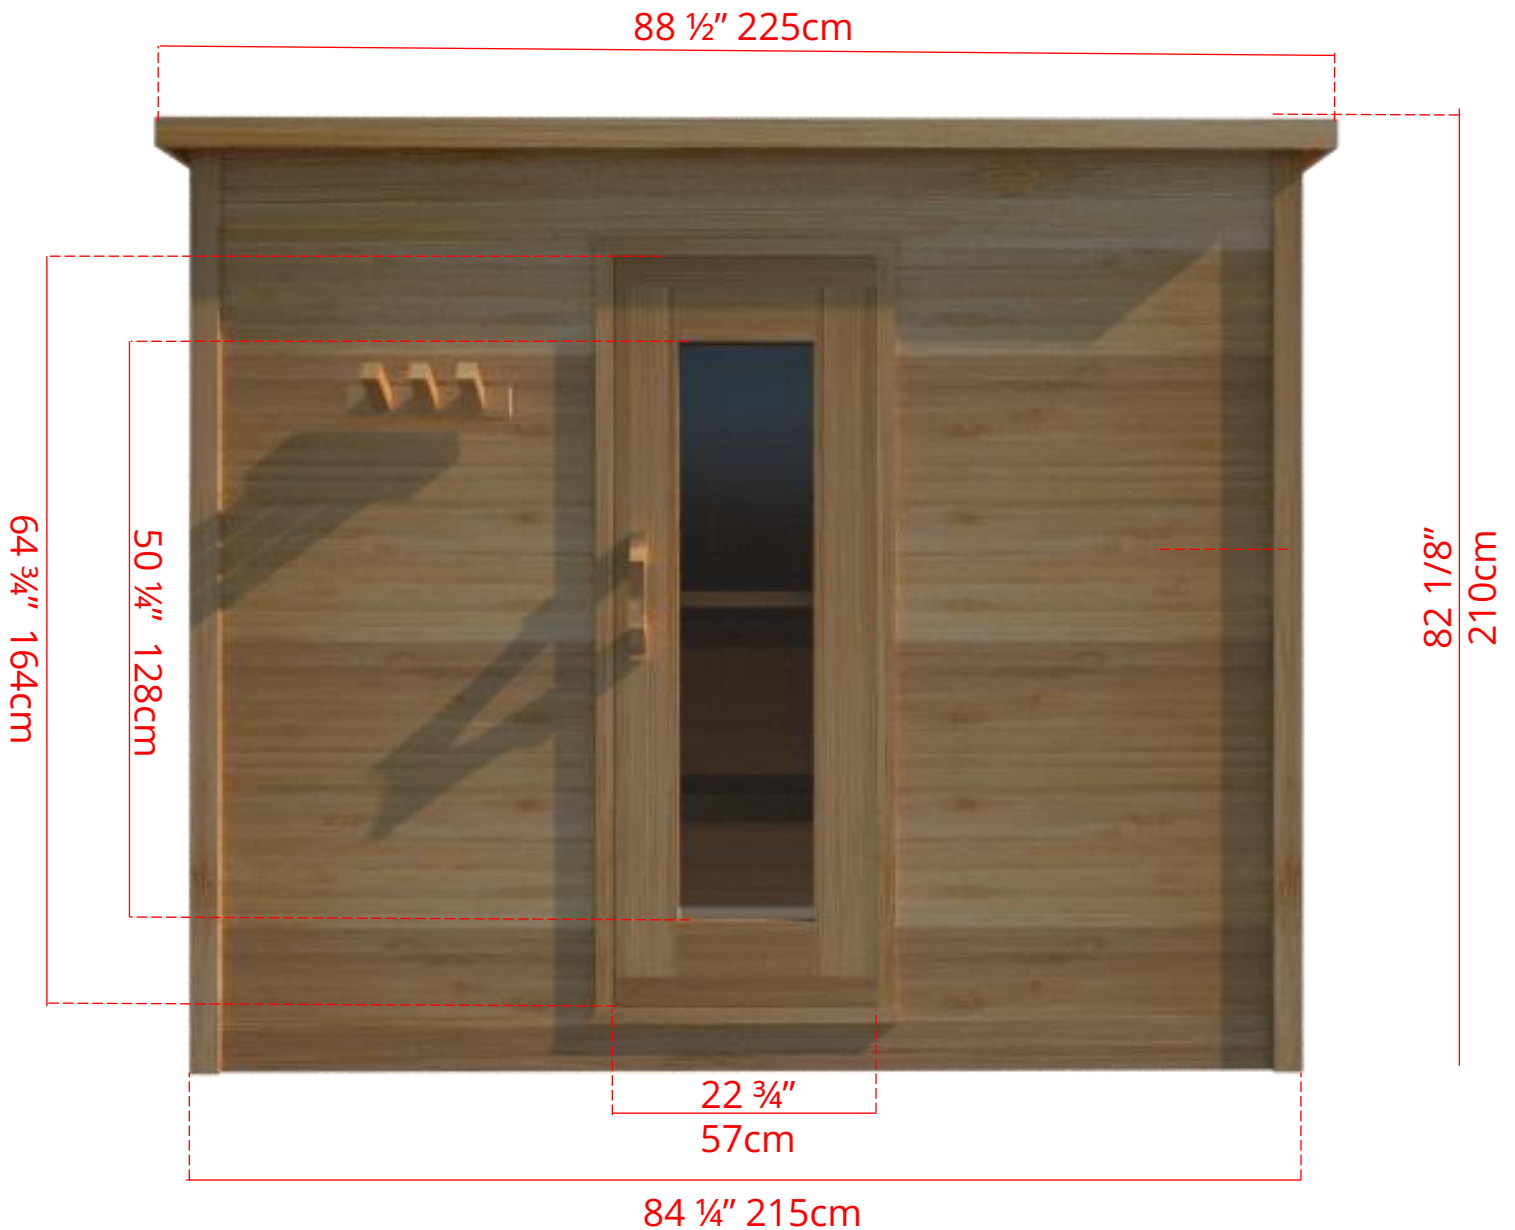

LS570/LS572 5' x 7' Indoor Cabin Sauna

Please note:

If choosing the Solid wood Floor option for an indoor cabin sauna the overall height of the sauna will increase 1 ½" (38mm)

LS570/LS572

5' x 7' Indoor Cabin Sauna

Side View

64 ³/₄" 164cm

60 ¹/₄" 153cm

Please note:

If choosing the Solid wood Floor option for an indoor cabin sauna the overall height of the sauna will increase 1 ¹/₂" (38mm)

LS570/LS572

5' x 7' Indoor Cabin Sauna

IC57B - 2 Tier Back Wall Bench

LS570/LS572 5' x 7' Indoor Cabin Sauna

IC57L - 2 Tier Back Wall Bench & Single Tier Bench on Left Side

LS570/LS572 5' x 7' Indoor Cabin Sauna

IC57R - 2 Tier Back Wall Bench & Single Tier Bench on Right Side

LS570/LS572

5' x 7' Indoor Cabin Sauna

IC57S - Single Tier Side Wall Benches

LS570/LS572 5' x 7' Indoor Cabin Sauna

Front Wall Options

C7DL - Door on left & no Window
Or
C7DR - Door on right & no Window

C7DLW - Door on left & Window on right
Or
C7DRW - Door on right & Window on left
(14 3/4" x 53 1/4" Window)