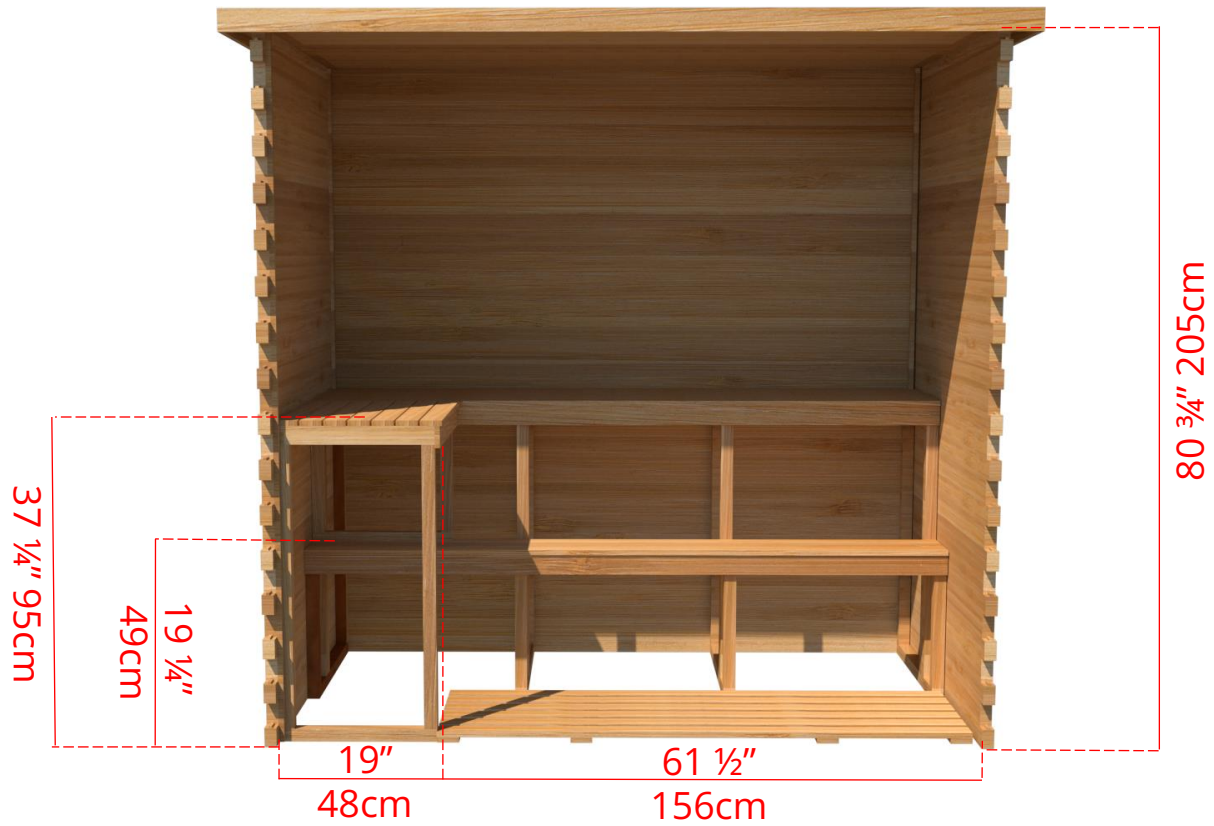

LS570/LS572 5' x 7' Indoor Cabin Sauna

Please note:

If choosing the Solid wood Floor option for an indoor cabin sauna the overall height of the sauna will increase 1 ½" (38mm)

LS570/LS572

5' x 7' Indoor Cabin Sauna

Side View

64 ³/₄" 164cm

60 ¹/₄" 153cm

Please note:

If choosing the Solid wood Floor option for an indoor cabin sauna the overall height of the sauna will increase 1 ¹/₂" (38mm)

LS570/LS572

5' x 7' Indoor Cabin Sauna

IC57B - 2 Tier Back Wall Bench

LS570/LS572 5' x 7' Indoor Cabin Sauna

IC57L - 2 Tier Back Wall Bench & Single Tier Bench on Left Side

LS570/LS572 5' x 7' Indoor Cabin Sauna

IC57R - 2 Tier Back Wall Bench & Single Tier Bench on Right Side

LS570/LS572

5' x 7' Indoor Cabin Sauna

IC57S - Single Tier Side Wall Benches

LS570/LS572 5' x 7' Indoor Cabin Sauna

Front Wall Options

C7DL - Door on left & no Window
Or
C7DR - Door on right & no Window

C7DLW - Door on left & Window on right
Or
C7DRW - Door on right & Window on left
(14 3/4" x 53 1/4" Window)