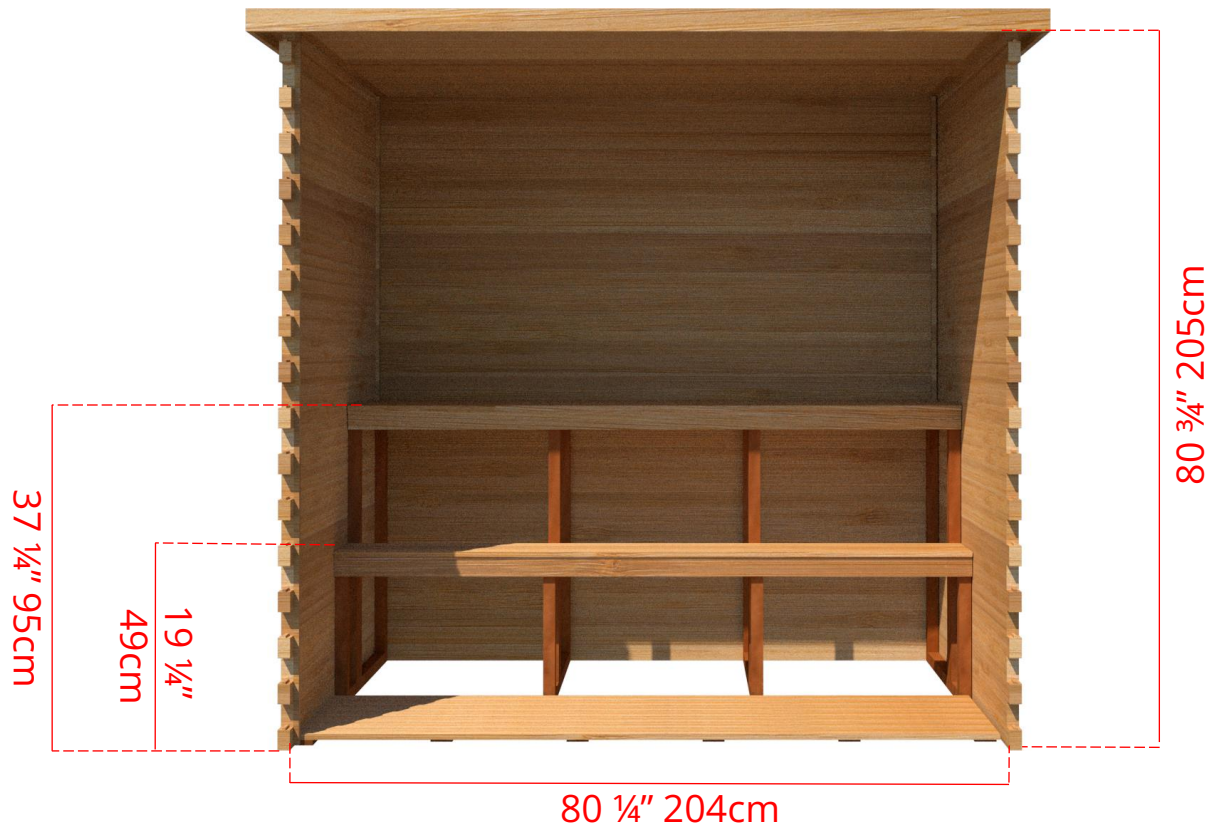

LS570/LS572 5' x 7' Indoor Cabin Sauna

Please note:

If choosing the Solid wood Floor option for an indoor cabin sauna the overall height of the sauna will increase 1 ½" (38mm)

LS570/LS572

5' x 7' Indoor Cabin Sauna

Side View

64 ³/₄" 164cm

60 ¹/₄" 153cm

Please note:

If choosing the Solid wood Floor option for an indoor cabin sauna the overall height of the sauna will increase 1 ¹/₂" (38mm)

LS570/LS572

5' x 7' Indoor Cabin Sauna

IC57B - 2 Tier Back Wall Bench

LS570/LS572 5' x 7' Indoor Cabin Sauna

IC57L - 2 Tier Back Wall Bench & Single Tier Bench on Left Side

LS570/LS572 5' x 7' Indoor Cabin Sauna

IC57R - 2 Tier Back Wall Bench & Single Tier Bench on Right Side

LS570/LS572

5' x 7' Indoor Cabin Sauna

IC57S - Single Tier Side Wall Benches

LS570/LS572 5' x 7' Indoor Cabin Sauna

Front Wall Options

C7DL - Door on left & no Window
Or
C7DR - Door on right & no Window

C7DLW - Door on left & Window on right
Or
C7DRW - Door on right & Window on left
(14 3/4" x 53 1/4" Window)