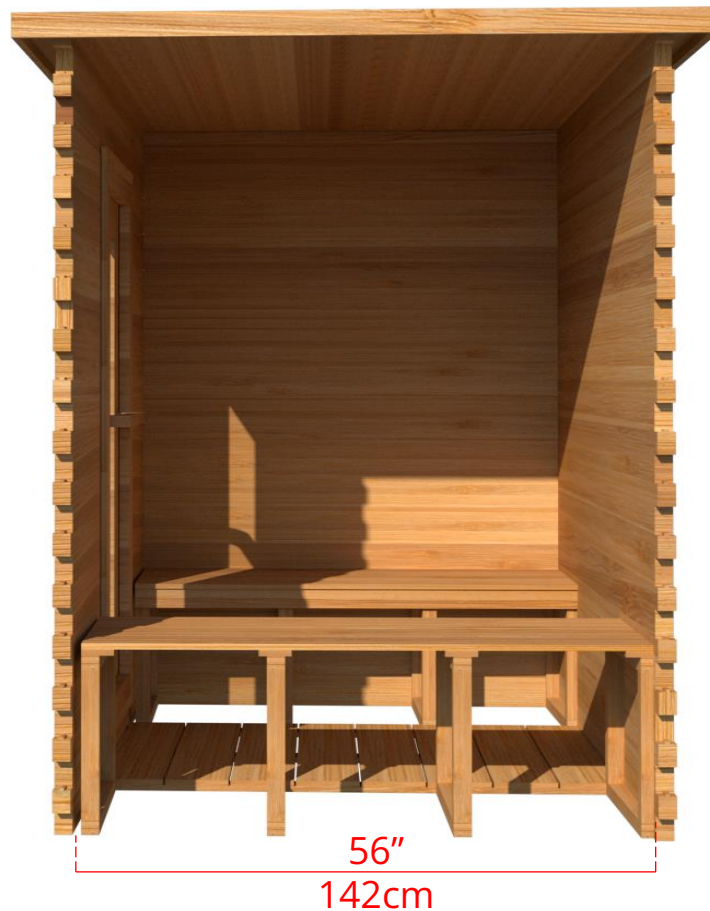

LS570/LS572 5' x 7' Indoor Cabin Sauna

Please note:

If choosing the Solid wood Floor option for an indoor cabin sauna the overall height of the sauna will increase 1 ½" (38mm)

LS570/LS572

5' x 7' Indoor Cabin Sauna

Side View

64 ³/₄" 164cm

60 ¹/₄" 153cm

Please note:

If choosing the Solid wood Floor option for an indoor cabin sauna the overall height of the sauna will increase 1 ¹/₂" (38mm)

LS570/LS572

5' x 7' Indoor Cabin Sauna

IC57B - 2 Tier Back Wall Bench

LS570/LS572 5' x 7' Indoor Cabin Sauna

IC57L - 2 Tier Back Wall Bench & Single Tier Bench on Left Side

LS570/LS572 5' x 7' Indoor Cabin Sauna

IC57R - 2 Tier Back Wall Bench & Single Tier Bench on Right Side

LS570/LS572

5' x 7' Indoor Cabin Sauna

IC57S - Single Tier Side Wall Benches

LS570/LS572 5' x 7' Indoor Cabin Sauna

Front Wall Options

C7DL - Door on left & no Window
Or
C7DR - Door on right & no Window

C7DLW - Door on left & Window on right
Or
C7DRW - Door on right & Window on left
(14 3/4" x 53 1/4" Window)