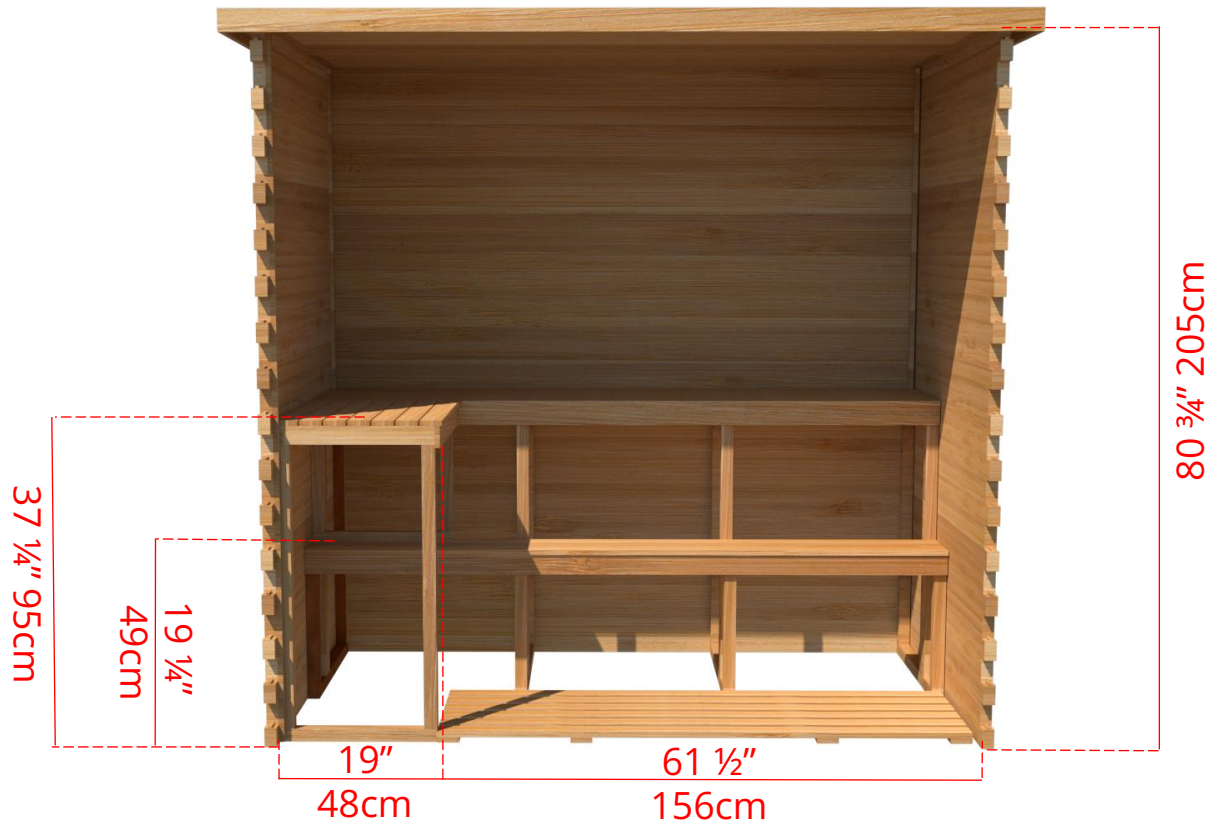

LS670/LS672 6' x 7' Indoor Cabin Sauna

Please note:

If choosing the Solid wood Floor option for an indoor cabin sauna the overall height of the sauna will increase 1 ½" (38mm)

LS670/LS672

6' x 7' Indoor Cabin Sauna

Side View

76 ³/₄" 194cm

72 ¹/₄" 184cm

Please note:

If choosing the Solid wood Floor option for an indoor cabin sauna the overall height of the sauna will increase 1 ¹/₂" (38mm)

LS670/LS672

6' x 7' Indoor Cabin Sauna

IC67B - 2 Tier Back Wall Bench

LS670/LS672 6' x 7' Indoor Cabin Sauna

IC67L - 2 Tier Back Wall Bench & Single Tier Bench on Left Side

LS670/LS672 6' x 7' Indoor Cabin Sauna

IC67R - 2 Tier Back Wall Bench & Single Tier Bench on Right Side

LS670/LS672

6' x 7' Indoor Cabin Sauna

IC67S - Single Tier Side Wall Benches

LS670/LS672 6' x 7' Indoor Cabin Sauna

Front Wall Options

C7DL - Door on left & no Window
Or
C7DR - Door on right & no Window

C7DLW - Door on left & Window on right
Or
C7DRW - Door on right & Window on left
(14 3/4" x 53 1/4" Window)