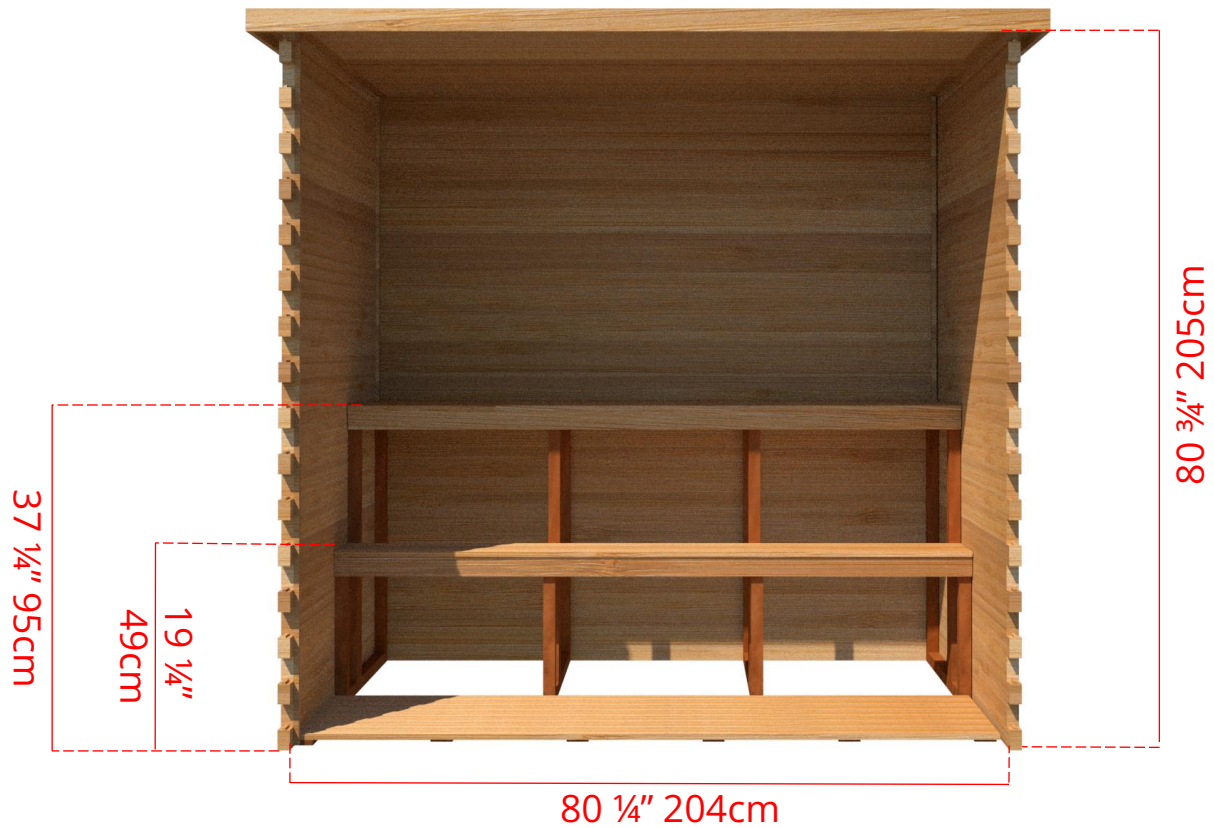

LS670/LS672 6' x 7' Indoor Cabin Sauna

Please note:

If choosing the Solid wood Floor option for an indoor cabin sauna the overall height of the sauna will increase 1 ½" (38mm)

LS670/LS672

6' x 7' Indoor Cabin Sauna

Side View

76 ³/₄" 194cm

72 ¹/₄" 184cm

Please note:

If choosing the Solid wood Floor option for an indoor cabin sauna the overall height of the sauna will increase 1 ¹/₂" (38mm)

LS670/LS672

6' x 7' Indoor Cabin Sauna

IC67B - 2 Tier Back Wall Bench

LS670/LS672 6' x 7' Indoor Cabin Sauna

IC67L - 2 Tier Back Wall Bench & Single Tier Bench on Left Side

LS670/LS672 6' x 7' Indoor Cabin Sauna

IC67R - 2 Tier Back Wall Bench & Single Tier Bench on Right Side

LS670/LS672

6' x 7' Indoor Cabin Sauna

IC67S - Single Tier Side Wall Benches

LS670/LS672 6' x 7' Indoor Cabin Sauna

Front Wall Options

C7DL - Door on left & no Window
Or
C7DR - Door on right & no Window

C7DLW - Door on left & Window on right
Or
C7DRW - Door on right & Window on left
(14 3/4" x 53 1/4" Window)