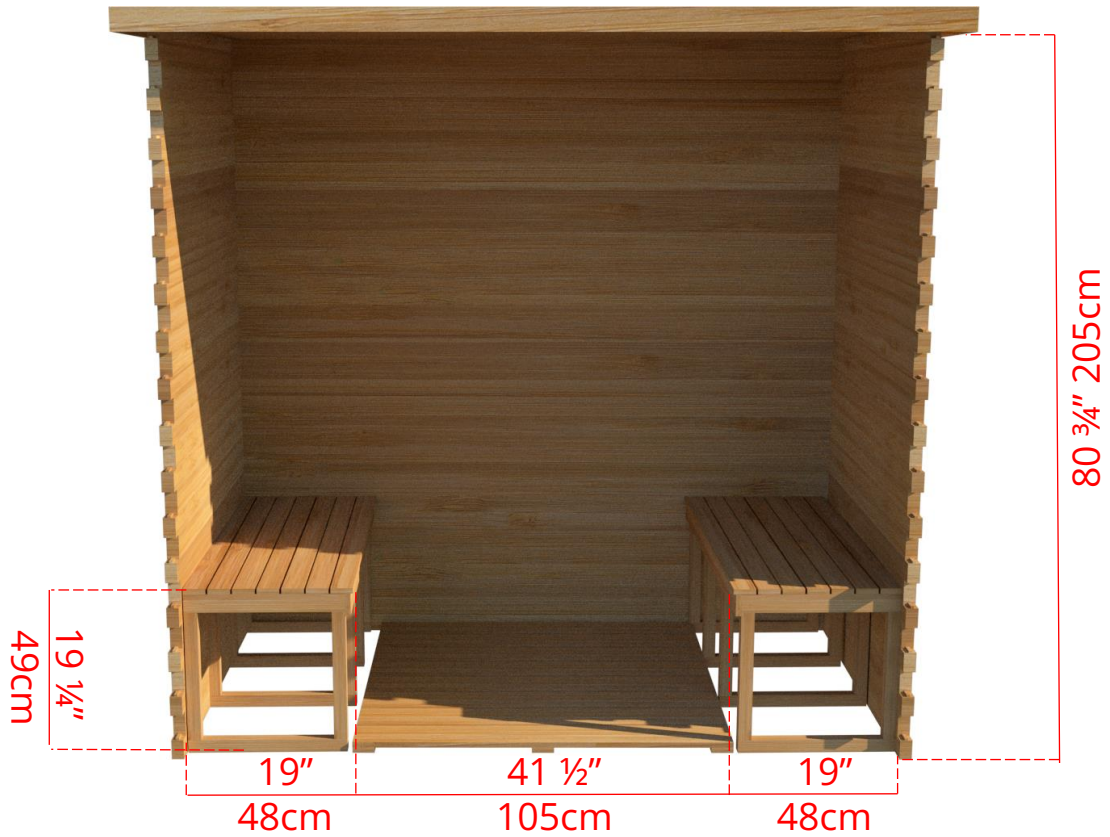

LS670/LS672 6' x 7' Indoor Cabin Sauna

Please note:

If choosing the Solid wood Floor option for an indoor cabin sauna the overall height of the sauna will increase 1 ½" (38mm)

LS670/LS672

6' x 7' Indoor Cabin Sauna

Side View

76 ³/₄" 194cm

72 ¹/₄" 184cm

Please note:

If choosing the Solid wood Floor option for an indoor cabin sauna the overall height of the sauna will increase 1 ¹/₂" (38mm)

LS670/LS672

6' x 7' Indoor Cabin Sauna

IC67B - 2 Tier Back Wall Bench

LS670/LS672 6' x 7' Indoor Cabin Sauna

IC67L - 2 Tier Back Wall Bench & Single Tier Bench on Left Side

LS670/LS672 6' x 7' Indoor Cabin Sauna

IC67R - 2 Tier Back Wall Bench & Single Tier Bench on Right Side

LS670/LS672

6' x 7' Indoor Cabin Sauna

IC67S - Single Tier Side Wall Benches

LS670/LS672 6' x 7' Indoor Cabin Sauna

Front Wall Options

C7DL - Door on left & no Window
Or
C7DR - Door on right & no Window

C7DLW - Door on left & Window on right
Or
C7DRW - Door on right & Window on left
(14 3/4" x 53 1/4" Window)