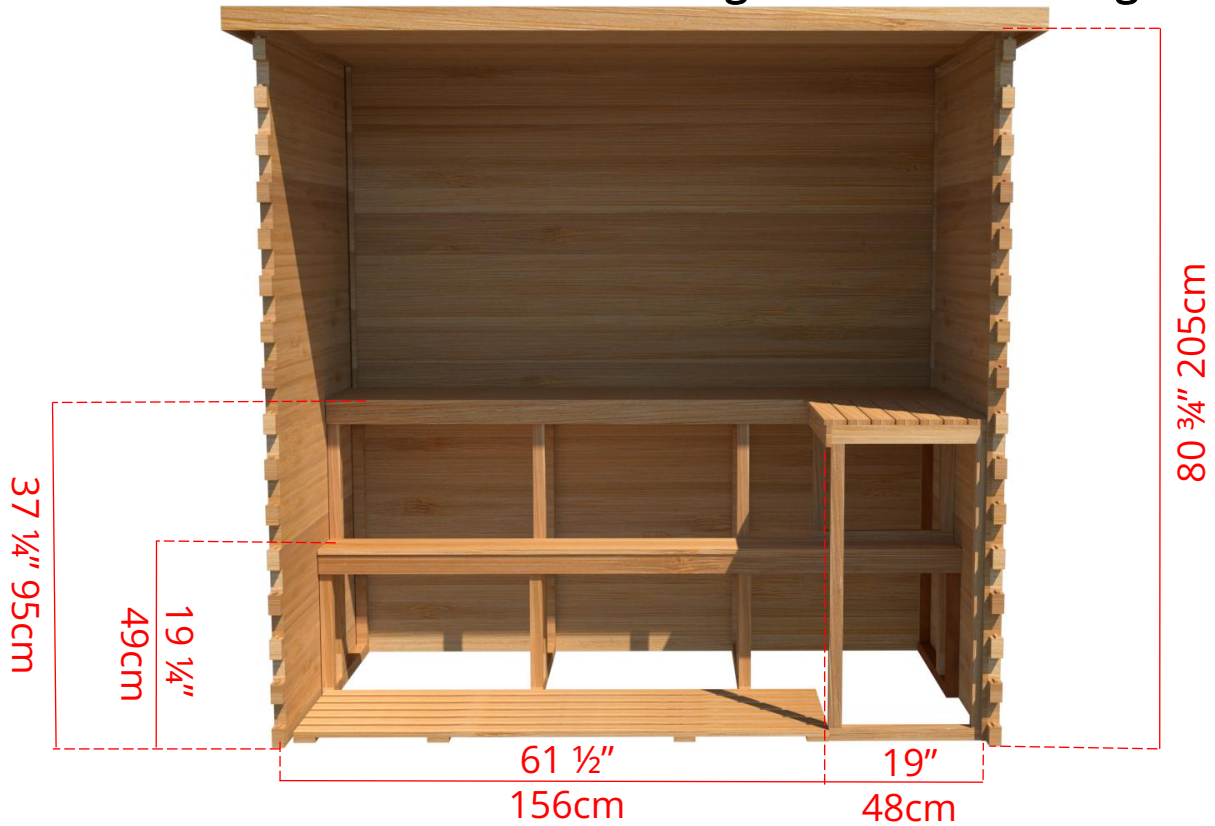

LS670/LS672 6' x 7' Indoor Cabin Sauna

Please note:

If choosing the Solid wood Floor option for an indoor cabin sauna the overall height of the sauna will increase 1 ½" (38mm)

LS670/LS672

6' x 7' Indoor Cabin Sauna

Side View

76 ³/₄" 194cm

72 ¹/₄" 184cm

Please note:

If choosing the Solid wood Floor option for an indoor cabin sauna the overall height of the sauna will increase 1 ¹/₂" (38mm)

LS670/LS672

6' x 7' Indoor Cabin Sauna

IC67B - 2 Tier Back Wall Bench

LS670/LS672 6' x 7' Indoor Cabin Sauna

IC67L - 2 Tier Back Wall Bench & Single Tier Bench on Left Side

LS670/LS672 6' x 7' Indoor Cabin Sauna

IC67R - 2 Tier Back Wall Bench & Single Tier Bench on Right Side

LS670/LS672

6' x 7' Indoor Cabin Sauna

IC67S - Single Tier Side Wall Benches

LS670/LS672 6' x 7' Indoor Cabin Sauna

Front Wall Options

C7DL - Door on left & no Window
Or
C7DR - Door on right & no Window

C7DLW - Door on left & Window on right
Or
C7DRW - Door on right & Window on left
(14 3/4" x 53 1/4" Window)