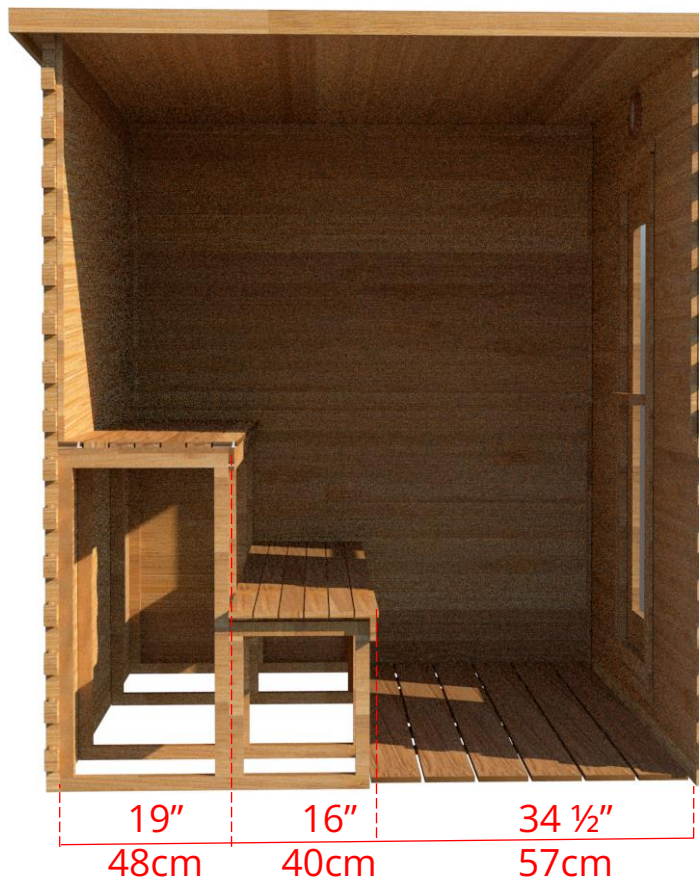

LS670/LS672 6' x 7' Indoor Cabin Sauna

Please note:

If choosing the Solid wood Floor option for an indoor cabin sauna the overall height of the sauna will increase 1 ½" (38mm)

LS670/LS672

6' x 7' Indoor Cabin Sauna

Side View

76 ³/₄" 194cm

72 ¹/₄" 184cm

Please note:

If choosing the Solid wood Floor option for an indoor cabin sauna the overall height of the sauna will increase 1 ¹/₂" (38mm)

LS670/LS672

6' x 7' Indoor Cabin Sauna

IC67B - 2 Tier Back Wall Bench

LS670/LS672 6' x 7' Indoor Cabin Sauna

IC67L - 2 Tier Back Wall Bench & Single Tier Bench on Left Side

LS670/LS672 6' x 7' Indoor Cabin Sauna

IC67R - 2 Tier Back Wall Bench & Single Tier Bench on Right Side

LS670/LS672

6' x 7' Indoor Cabin Sauna

IC67S - Single Tier Side Wall Benches

LS670/LS672 6' x 7' Indoor Cabin Sauna

Front Wall Options

C7DL - Door on left & no Window
Or
C7DR - Door on right & no Window

C7DLW - Door on left & Window on right
Or
C7DRW - Door on right & Window on left
(14 3/4" x 53 1/4" Window)