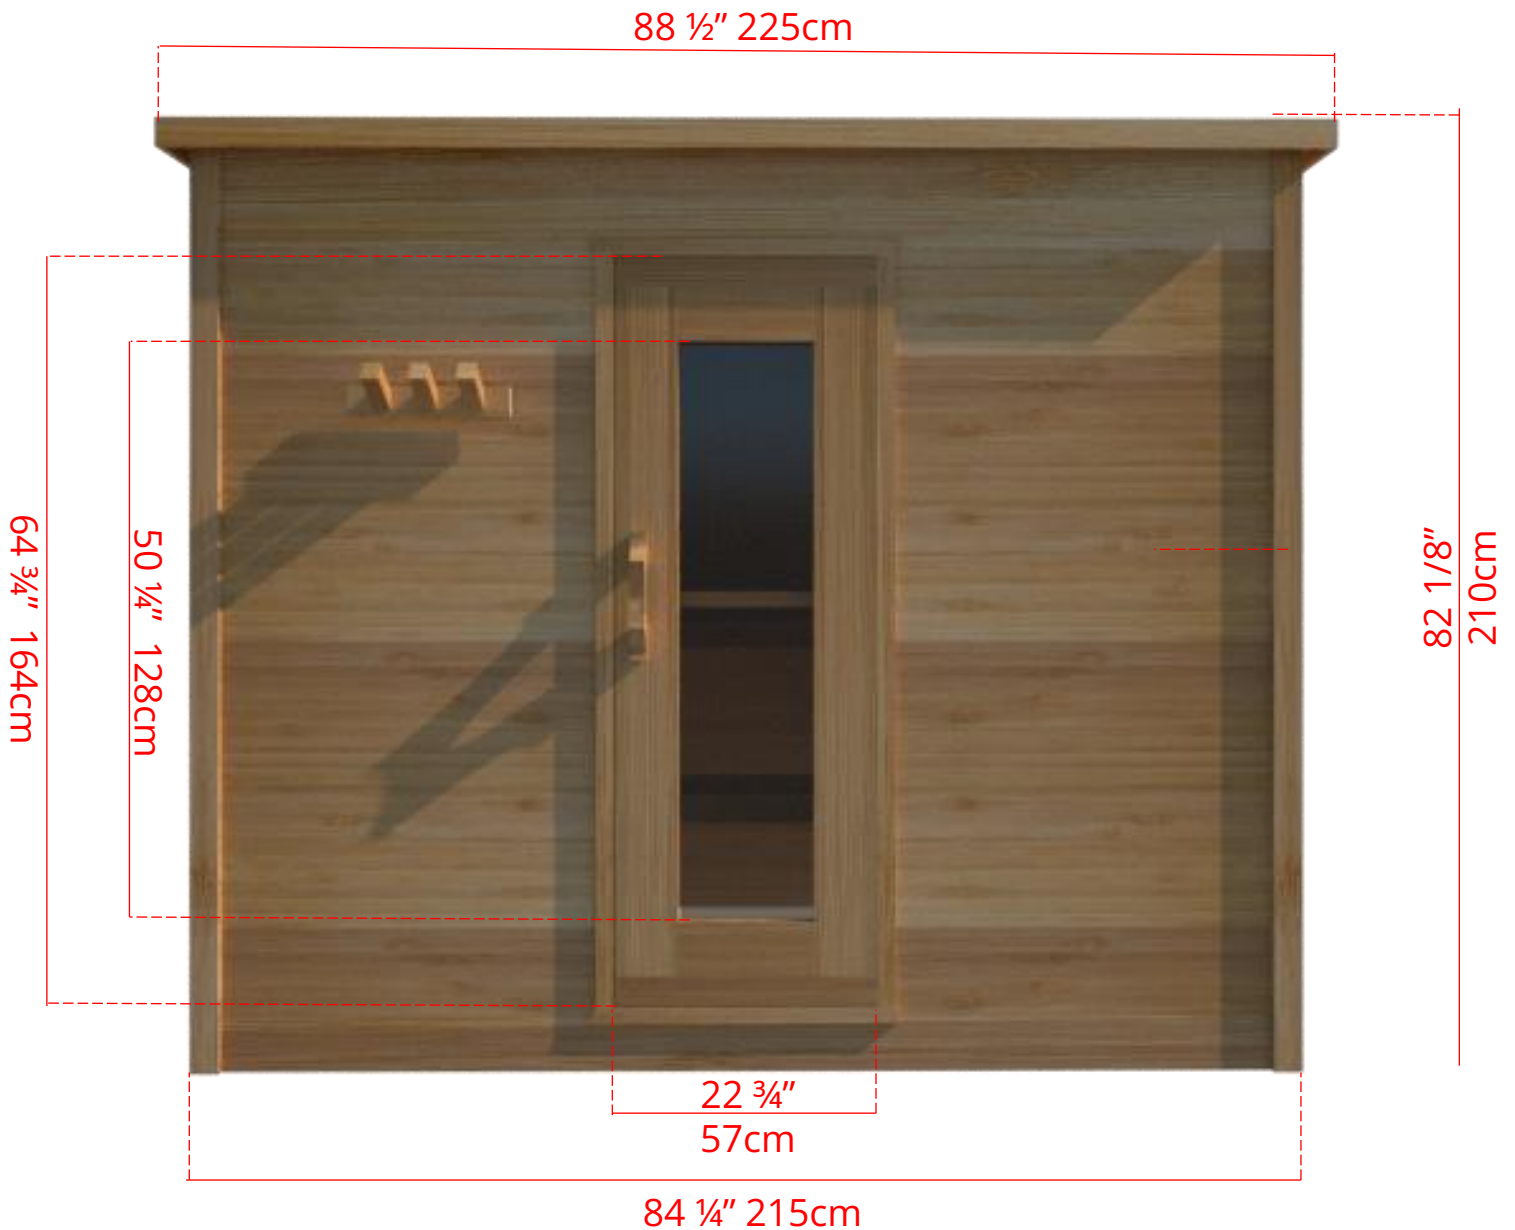

LS670/LS672 6' x 7' Indoor Cabin Sauna

Please note:

If choosing the Solid wood Floor option for an indoor cabin sauna the overall height of the sauna will increase 1 ½" (38mm)

LS670/LS672

6' x 7' Indoor Cabin Sauna

Side View

76 ³/₄" 194cm

72 ¹/₄" 184cm

Please note:

If choosing the Solid wood Floor option for an indoor cabin sauna the overall height of the sauna will increase 1 ¹/₂" (38mm)

LS670/LS672

6' x 7' Indoor Cabin Sauna

IC67B - 2 Tier Back Wall Bench

LS670/LS672 6' x 7' Indoor Cabin Sauna

IC67L - 2 Tier Back Wall Bench & Single Tier Bench on Left Side

LS670/LS672 6' x 7' Indoor Cabin Sauna

IC67R - 2 Tier Back Wall Bench & Single Tier Bench on Right Side

LS670/LS672

6' x 7' Indoor Cabin Sauna

IC67S - Single Tier Side Wall Benches

LS670/LS672 6' x 7' Indoor Cabin Sauna

Front Wall Options

C7DL - Door on left & no Window
Or
C7DR - Door on right & no Window

C7DLW - Door on left & Window on right
Or
C7DRW - Door on right & Window on left
(14 3/4" x 53 1/4" Window)