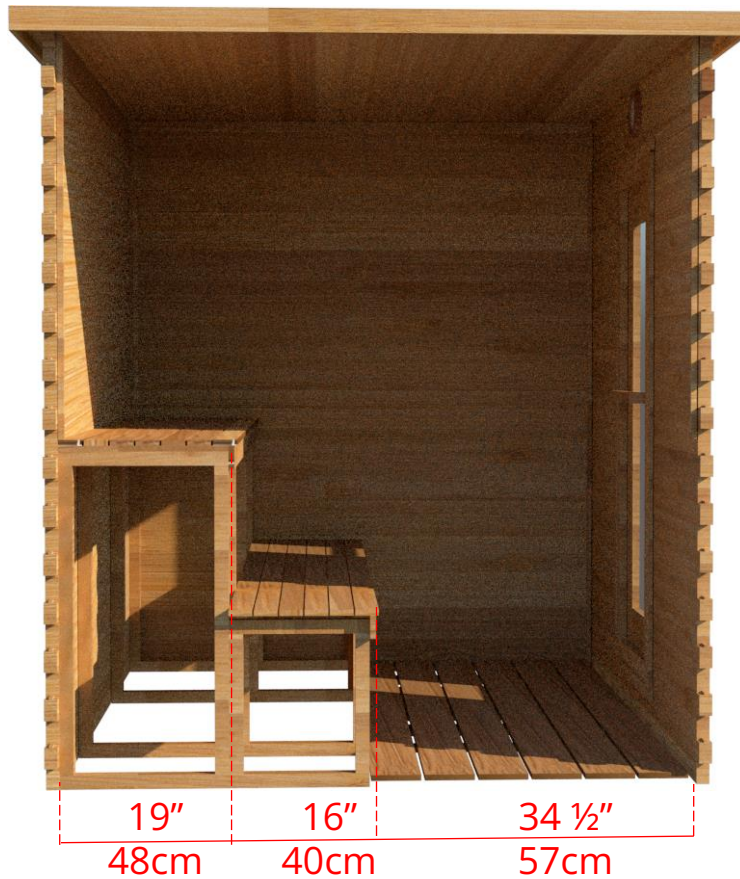

LS680/LS682

6' x 8' Indoor Cabin Sauna

Please note:

If choosing the Solid wood Floor option for an indoor cabin sauna the overall height of the sauna will increase 1 1/2" (38mm)

LS680/LS682

6' x 8' Indoor Cabin Sauna

Side View

76 ³/₄" 194cm

72 ¹/₄" 184cm

Please note:

If choosing the Solid wood Floor option for an indoor cabin sauna the overall height of the sauna will increase 1 ¹/₂" (38mm)

LS680/LS682

6' x 8' Indoor Cabin Sauna

IC68B - 2 Tier Back Wall Bench

LS680/LS682

6' x 8' Indoor Cabin Sauna

IC68L - 2 Tier Bench on Back Wall & 2 Tier Bench on Left Side

LS680/LS682

6' x 8' Indoor Cabin Sauna

IC68R - 2 Tier Bench on Back Wall & 2 Tier Bench on Right Side

LS680/LS682

6' x 8' Indoor Cabin Sauna

IC68S2 - 2 Tier Side Wall Benches

LS680/LS682

6' x 8' Indoor Cabin Sauna

IC68Y - Yoga Sauna Fold Up Bench (No Floor in Sauna)

LS680/LS682 6' x 8' Indoor Cabin Sauna

Front Wall Options