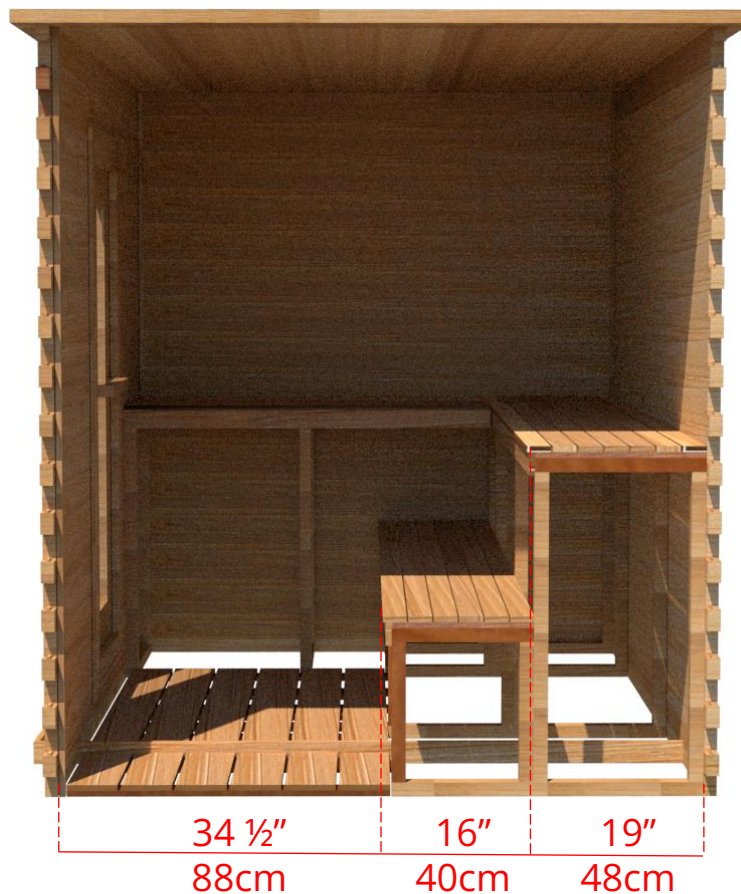

LS680/LS682

6' x 8' Indoor Cabin Sauna

Please note:

If choosing the Solid wood Floor option for an indoor cabin sauna the overall height of the sauna will increase 1 1/2" (38mm)

LS680/LS682

6' x 8' Indoor Cabin Sauna

Side View

76 ³/₄" 194cm

72 ¹/₄" 184cm

Please note:

If choosing the Solid wood Floor option for an indoor cabin sauna the overall height of the sauna will increase 1 ¹/₂" (38mm)

LS680/LS682

6' x 8' Indoor Cabin Sauna

IC68B - 2 Tier Back Wall Bench

LS680/LS682

6' x 8' Indoor Cabin Sauna

IC68L - 2 Tier Bench on Back Wall & 2 Tier Bench on Left Side

LS680/LS682

6' x 8' Indoor Cabin Sauna

IC68R - 2 Tier Bench on Back Wall & 2 Tier Bench on Right Side

LS680/LS682

6' x 8' Indoor Cabin Sauna

IC68S2 - 2 Tier Side Wall Benches

LS680/LS682

6' x 8' Indoor Cabin Sauna

IC68Y - Yoga Sauna Fold Up Bench (No Floor in Sauna)

LS680/LS682 6' x 8' Indoor Cabin Sauna

Front Wall Options