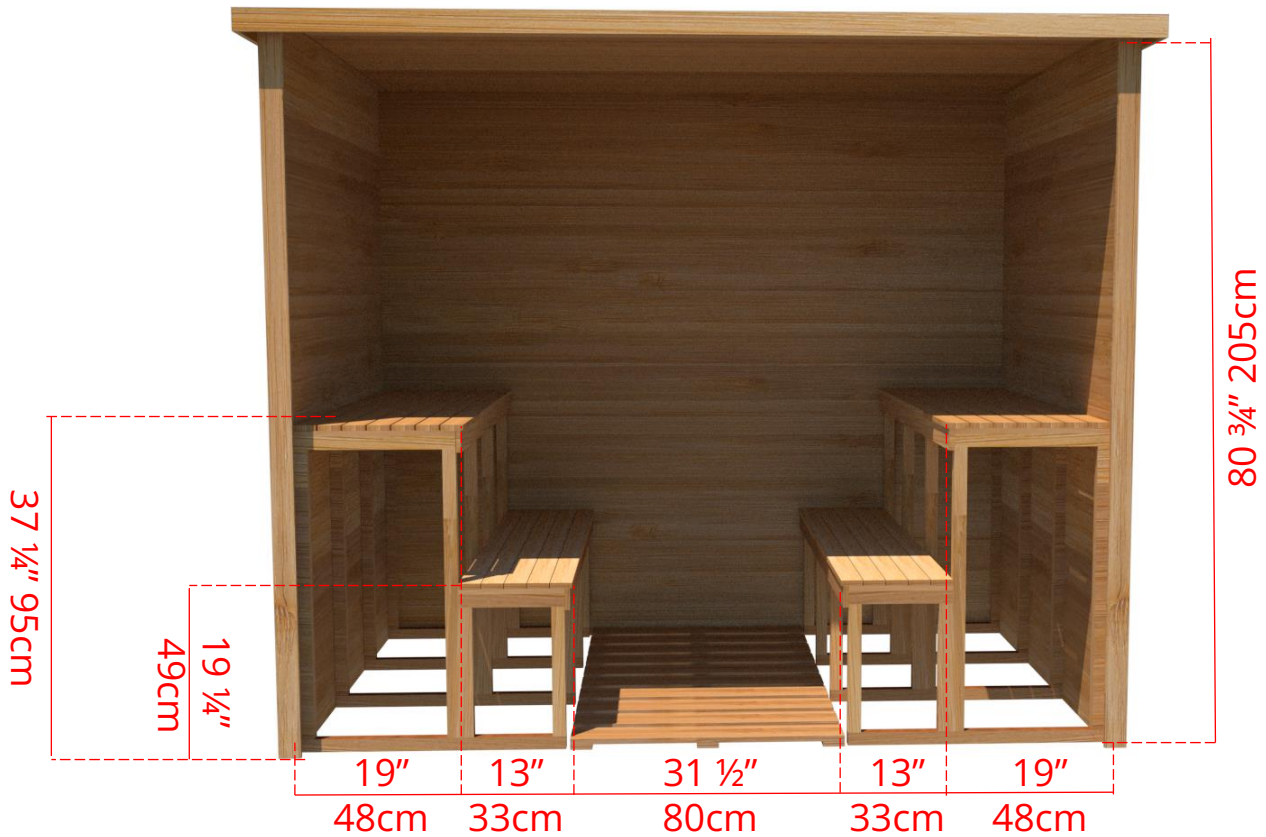

LS680/LS682

6' x 8' Indoor Cabin Sauna

Please note:

If choosing the Solid wood Floor option for an indoor cabin sauna the overall height of the sauna will increase 1 1/2" (38mm)

LS680/LS682

6' x 8' Indoor Cabin Sauna

Side View

76 ³/₄" 194cm

72 ¹/₄" 184cm

Please note:

If choosing the Solid wood Floor option for an indoor cabin sauna the overall height of the sauna will increase 1 ¹/₂" (38mm)

LS680/LS682

6' x 8' Indoor Cabin Sauna

IC68B - 2 Tier Back Wall Bench

LS680/LS682

6' x 8' Indoor Cabin Sauna

IC68L - 2 Tier Bench on Back Wall & 2 Tier Bench on Left Side

LS680/LS682

6' x 8' Indoor Cabin Sauna

IC68R - 2 Tier Bench on Back Wall & 2 Tier Bench on Right Side

LS680/LS682

6' x 8' Indoor Cabin Sauna

IC68S2 - 2 Tier Side Wall Benches

LS680/LS682

6' x 8' Indoor Cabin Sauna

IC68Y - Yoga Sauna Fold Up Bench (No Floor in Sauna)

LS680/LS682 6' x 8' Indoor Cabin Sauna

Front Wall Options