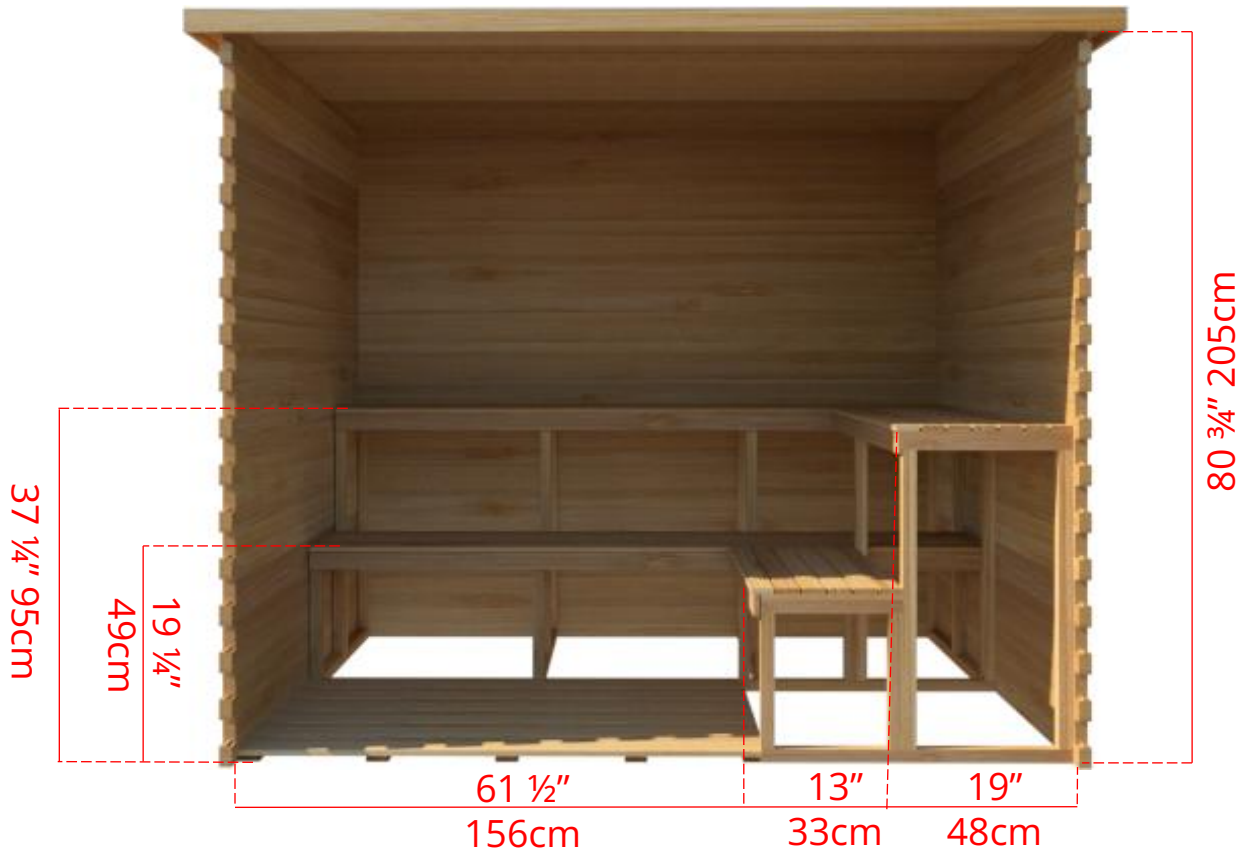

LS680/LS682

6' x 8' Indoor Cabin Sauna

Please note:

If choosing the Solid wood Floor option for an indoor cabin sauna the overall height of the sauna will increase 1 1/2" (38mm)

LS680/LS682

6' x 8' Indoor Cabin Sauna

Side View

76 ³/₄" 194cm

72 ¹/₄" 184cm

Please note:

If choosing the Solid wood Floor option for an indoor cabin sauna the overall height of the sauna will increase 1 ¹/₂" (38mm)

LS680/LS682

6' x 8' Indoor Cabin Sauna

IC68B - 2 Tier Back Wall Bench

LS680/LS682

6' x 8' Indoor Cabin Sauna

IC68L - 2 Tier Bench on Back Wall & 2 Tier Bench on Left Side

LS680/LS682

6' x 8' Indoor Cabin Sauna

IC68R - 2 Tier Bench on Back Wall & 2 Tier Bench on Right Side

LS680/LS682

6' x 8' Indoor Cabin Sauna

IC68S2 - 2 Tier Side Wall Benches

LS680/LS682

6' x 8' Indoor Cabin Sauna

IC68Y - Yoga Sauna Fold Up Bench (No Floor in Sauna)

LS680/LS682 6' x 8' Indoor Cabin Sauna

Front Wall Options