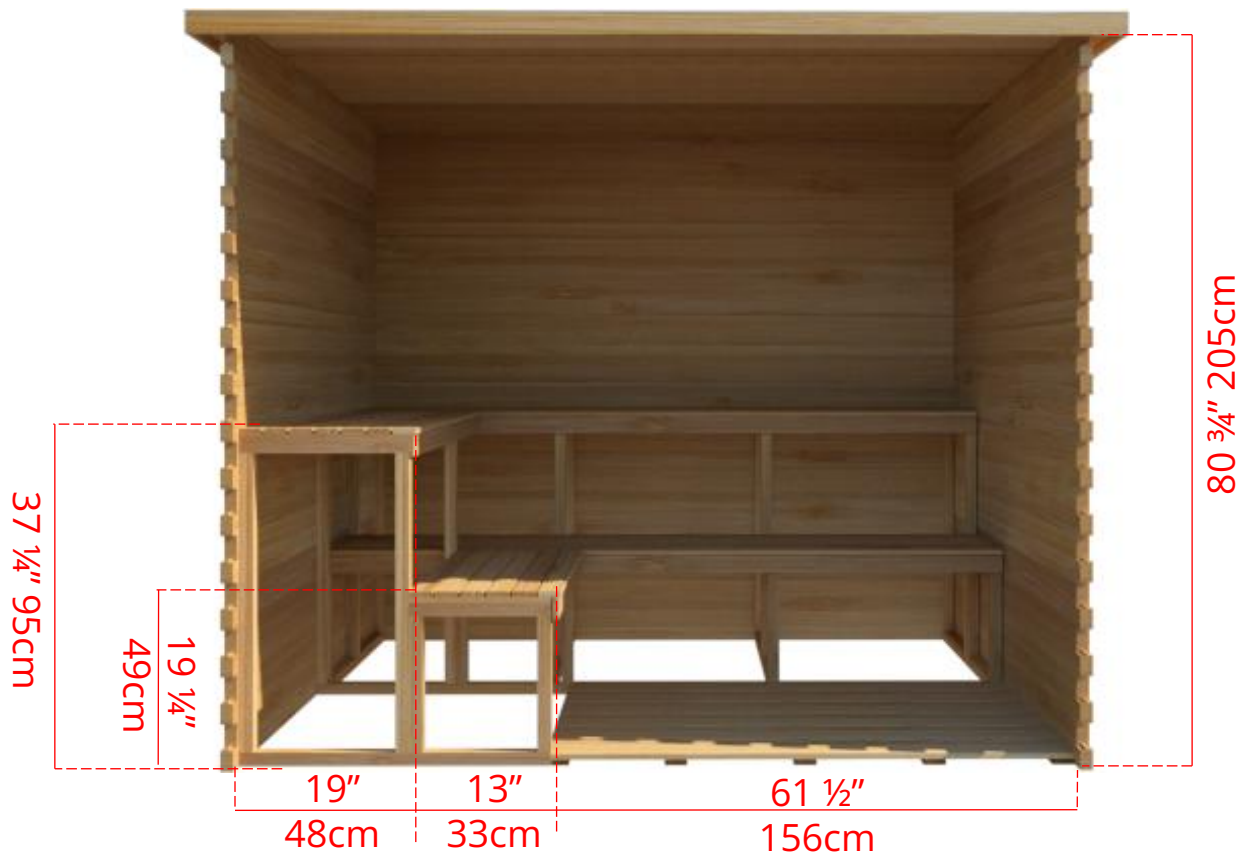

LS680/LS682

6' x 8' Indoor Cabin Sauna

Please note:

If choosing the Solid wood Floor option for an indoor cabin sauna the overall height of the sauna will increase 1 1/2" (38mm)

LS680/LS682

6' x 8' Indoor Cabin Sauna

Side View

76 ³/₄" 194cm

72 ¹/₄" 184cm

Please note:

If choosing the Solid wood Floor option for an indoor cabin sauna the overall height of the sauna will increase 1 ¹/₂" (38mm)

LS680/LS682

6' x 8' Indoor Cabin Sauna

IC68B - 2 Tier Back Wall Bench

LS680/LS682

6' x 8' Indoor Cabin Sauna

IC68L - 2 Tier Bench on Back Wall & 2 Tier Bench on Left Side

LS680/LS682

6' x 8' Indoor Cabin Sauna

IC68R - 2 Tier Bench on Back Wall & 2 Tier Bench on Right Side

LS680/LS682

6' x 8' Indoor Cabin Sauna

IC68S2 - 2 Tier Side Wall Benches

LS680/LS682

6' x 8' Indoor Cabin Sauna

IC68Y - Yoga Sauna Fold Up Bench (No Floor in Sauna)

LS680/LS682 6' x 8' Indoor Cabin Sauna

Front Wall Options