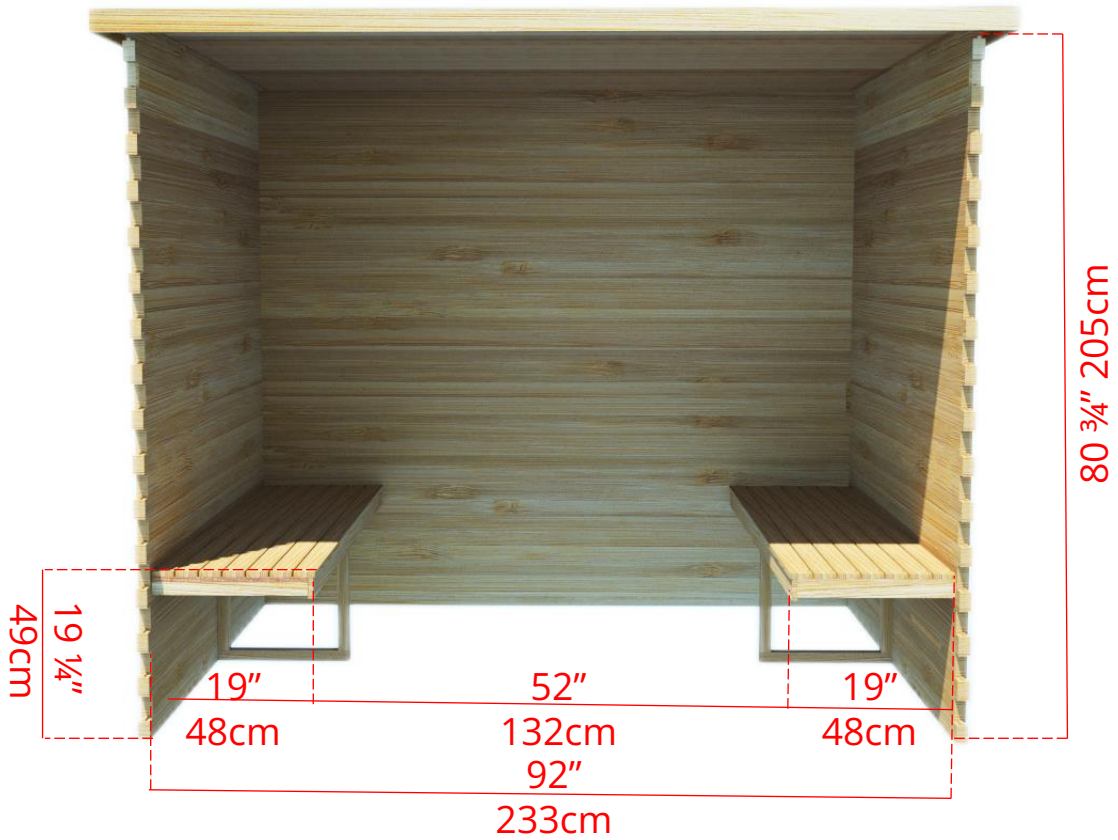

LS680/LS682

6' x 8' Indoor Cabin Sauna

Please note:

If choosing the Solid wood Floor option for an indoor cabin sauna the overall height of the sauna will increase 1 1/2" (38mm)

LS680/LS682

6' x 8' Indoor Cabin Sauna

IC68B - 2 Tier Back Wall Bench

LS680/LS682

6' x 8' Indoor Cabin Sauna

IC68L - 2 Tier Bench on Back Wall & 2 Tier Bench on Left Side

LS680/LS682

6' x 8' Indoor Cabin Sauna

IC68R - 2 Tier Bench on Back Wall & 2 Tier Bench on Right Side

LS680/LS682

6' x 8' Indoor Cabin Sauna

IC68S2 - 2 Tier Side Wall Benches

LS680/LS682

6' x 8' Indoor Cabin Sauna

IC68Y - Yoga Sauna Fold Up Bench (No Floor in Sauna)

LS680/LS682 6' x 8' Indoor Cabin Sauna

Front Wall Options

C8DL - Door on left & no Window
Or
C8DR - Door on right & no Window

C8DLW - Door on left & Window on right
Or
C8DRW - Door on right & Window on left
(14 3/4" x 53 1/4" Window)

C8DM - Door in middle & no Window