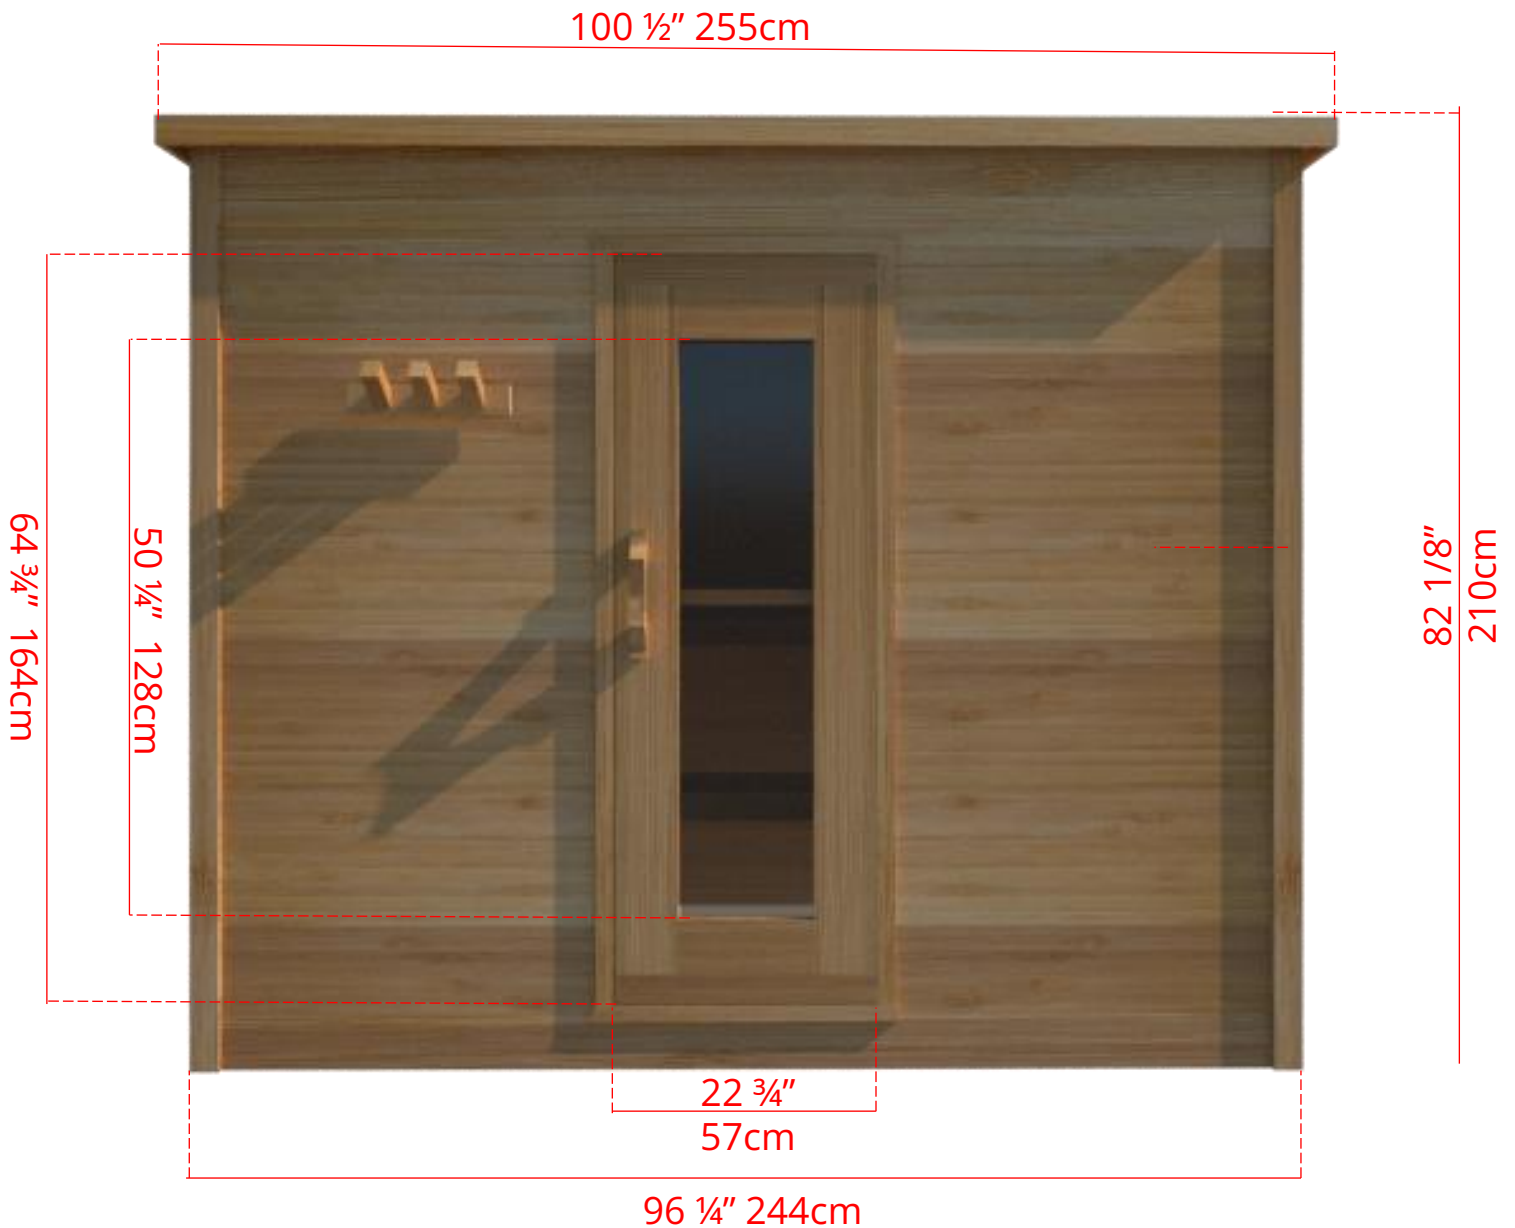

LS680/LS682

6' x 8' Indoor Cabin Sauna

Please note:

If choosing the Solid wood Floor option for an indoor cabin sauna the overall height of the sauna will increase 1 1/2" (38mm)

LS680/LS682

6' x 8' Indoor Cabin Sauna

Side View

76 ³/₄" 194cm

72 ¹/₄" 184cm

Please note:

If choosing the Solid wood Floor option for an indoor cabin sauna the overall height of the sauna will increase 1 ¹/₂" (38mm)

LS680/LS682

6' x 8' Indoor Cabin Sauna

IC68B - 2 Tier Back Wall Bench

LS680/LS682

6' x 8' Indoor Cabin Sauna

IC68L - 2 Tier Bench on Back Wall & 2 Tier Bench on Left Side

LS680/LS682

6' x 8' Indoor Cabin Sauna

IC68R - 2 Tier Bench on Back Wall & 2 Tier Bench on Right Side

LS680/LS682

6' x 8' Indoor Cabin Sauna

IC68S2 - 2 Tier Side Wall Benches

LS680/LS682

6' x 8' Indoor Cabin Sauna

IC68Y - Yoga Sauna Fold Up Bench (No Floor in Sauna)

LS680/LS682 6' x 8' Indoor Cabin Sauna

Front Wall Options