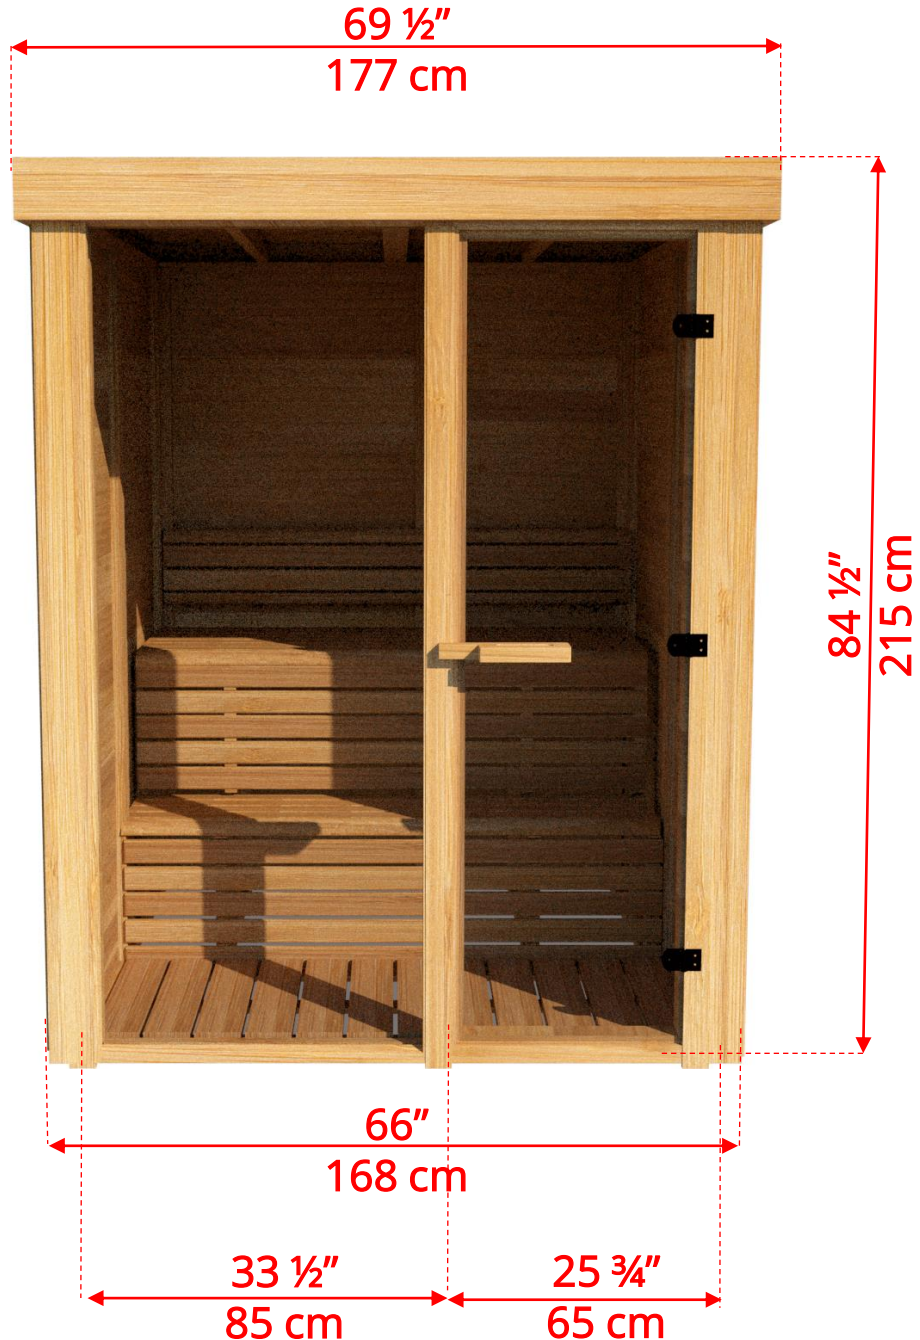

PU550/PU552 Indoor Pure Cube Sauna

Please note:

If choosing the Solid wood Floor option for an indoor Pure cube Sauna, the overall height of the sauna will increase 4" (10cm)

Manufactured by:

PU550/PU552 Indoor Pure Cube Sauna

Please note:

If choosing the Solid wood Floor option for an indoor Pure cube Sauna, the overall height of the sauna will increase 4" (10cm)

Manufactured by:

PU550/PU552 Indoor Pure Cube Sauna

Please note:

If choosing the Solid wood Floor option for an indoor Pure cube Sauna, the overall height of the sauna will increase 4" (10cm)

Manufactured by:

PU550 Indoor Pure Cube Sauna

Please note:

If choosing the Solid wood Floor option for an indoor Pure cube Sauna, the overall height of the sauna will increase 4" (10cm)