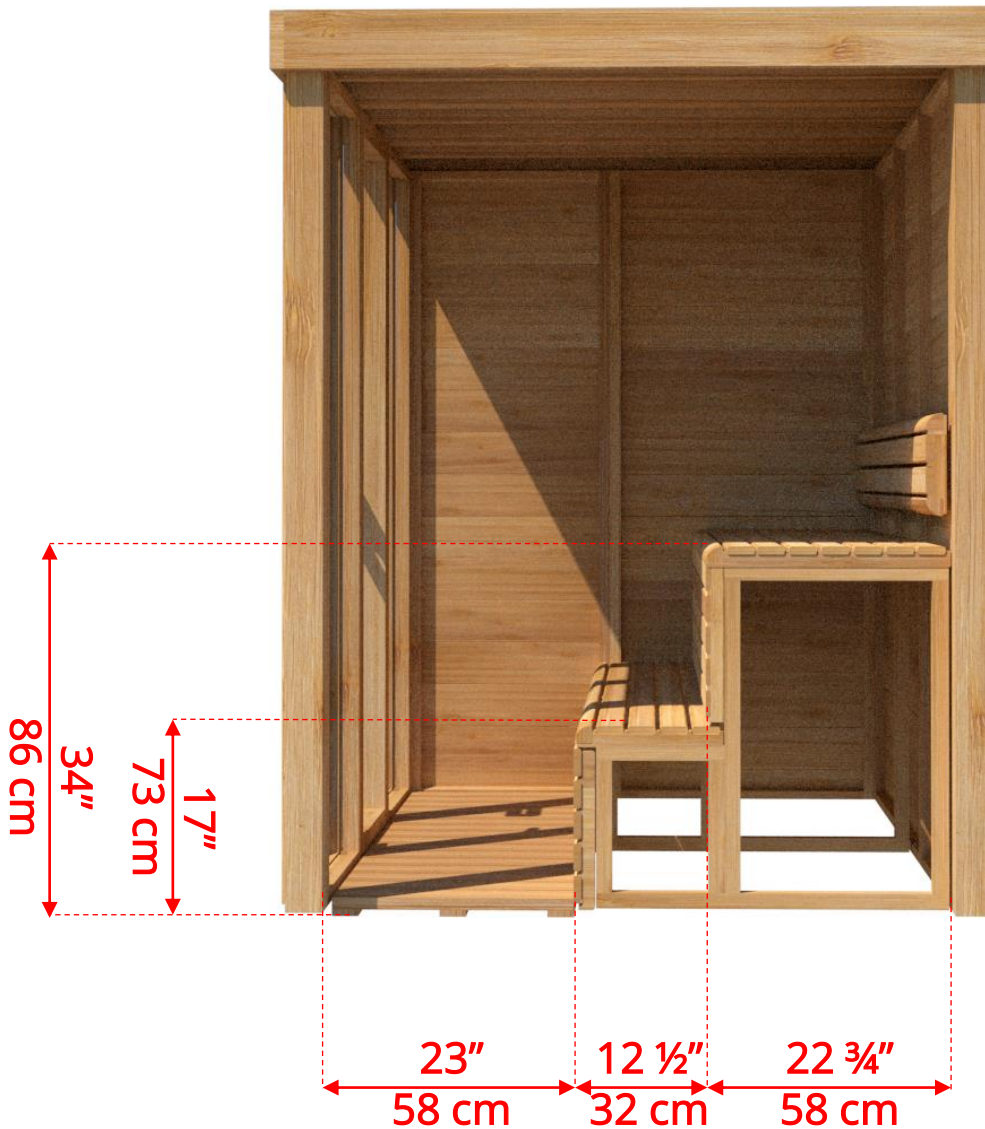

PU550/PU552 Indoor Pure Cube Sauna

Please note:

If choosing the Solid wood Floor option for an indoor Pure cube Sauna, the overall height of the sauna will increase 4" (10cm)

Manufactured by:

PU550/PU552 Indoor Pure Cube Sauna

Please note:

If choosing the Solid wood Floor option for an indoor Pure cube Sauna, the overall height of the sauna will increase 4" (10cm)

Manufactured by:

PU550/PU552 Indoor Pure Cube Sauna

Please note:

If choosing the Solid wood Floor option for an indoor Pure cube Sauna, the overall height of the sauna will increase 4" (10cm)

Manufactured by:

PU550 Indoor Pure Cube Sauna

Please note:

If choosing the Solid wood Floor option for an indoor Pure cube Sauna, the overall height of the sauna will increase 4" (10cm)