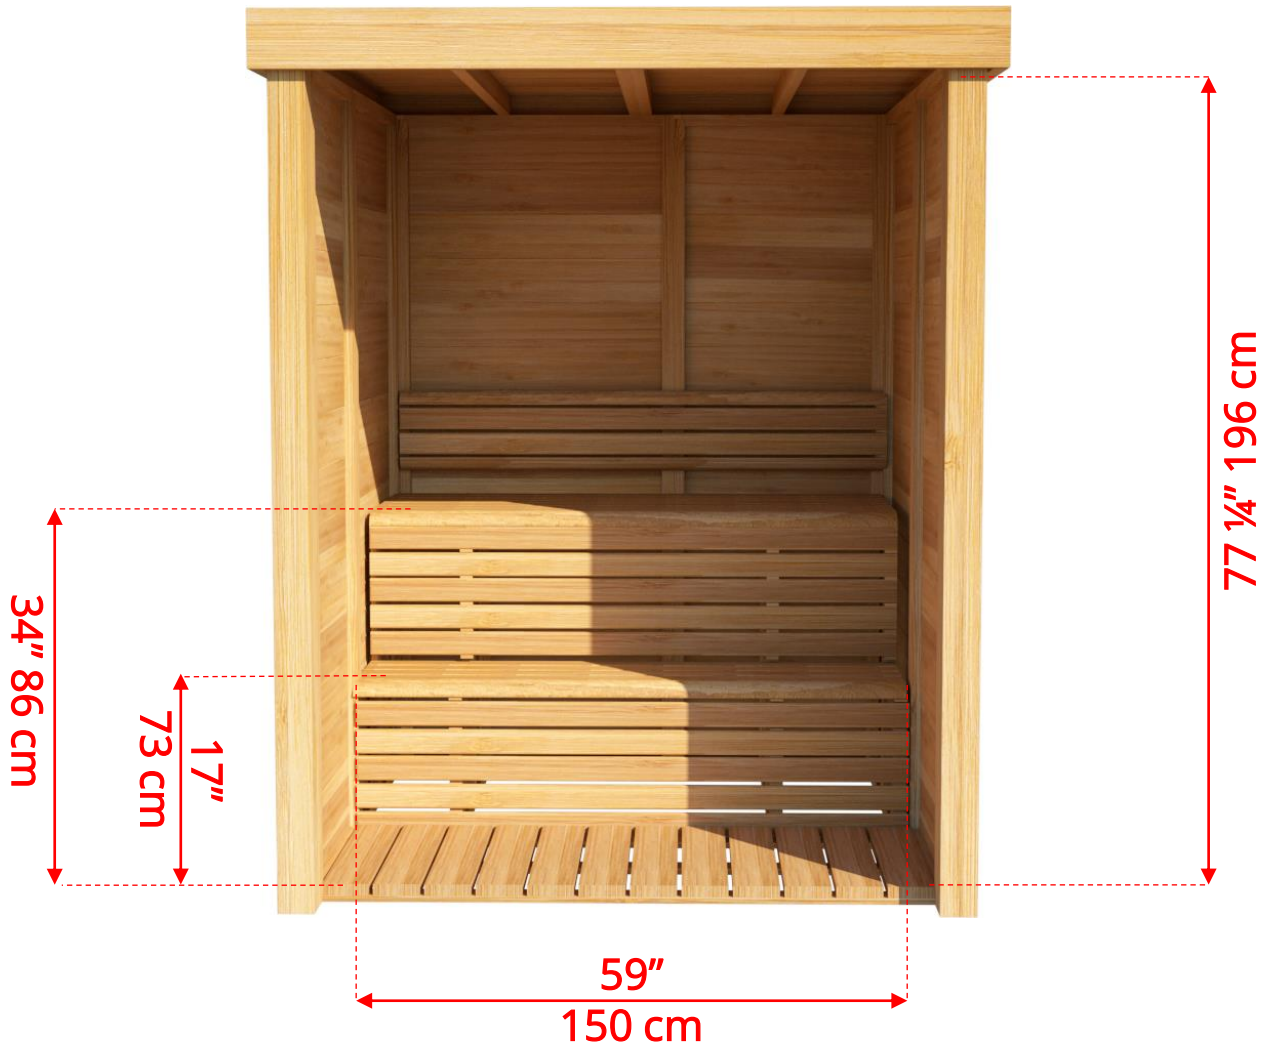

PU550/PU552 Indoor Pure Cube Sauna

Please note:

If choosing the Solid wood Floor option for an indoor Pure cube Sauna, the overall height of the sauna will increase 4" (10cm)

Manufactured by:

PU550/PU552 Indoor Pure Cube Sauna

Please note:

If choosing the Solid wood Floor option for an indoor Pure cube Sauna, the overall height of the sauna will increase 4" (10cm)

Manufactured by:

PU550/PU552 Indoor Pure Cube Sauna

Please note:

If choosing the Solid wood Floor option for an indoor Pure cube Sauna, the overall height of the sauna will increase 4" (10cm)

Manufactured by:

PU550 Indoor Pure Cube Sauna

Please note:

If choosing the Solid wood Floor option for an indoor Pure cube Sauna, the overall height of the sauna will increase 4" (10cm)