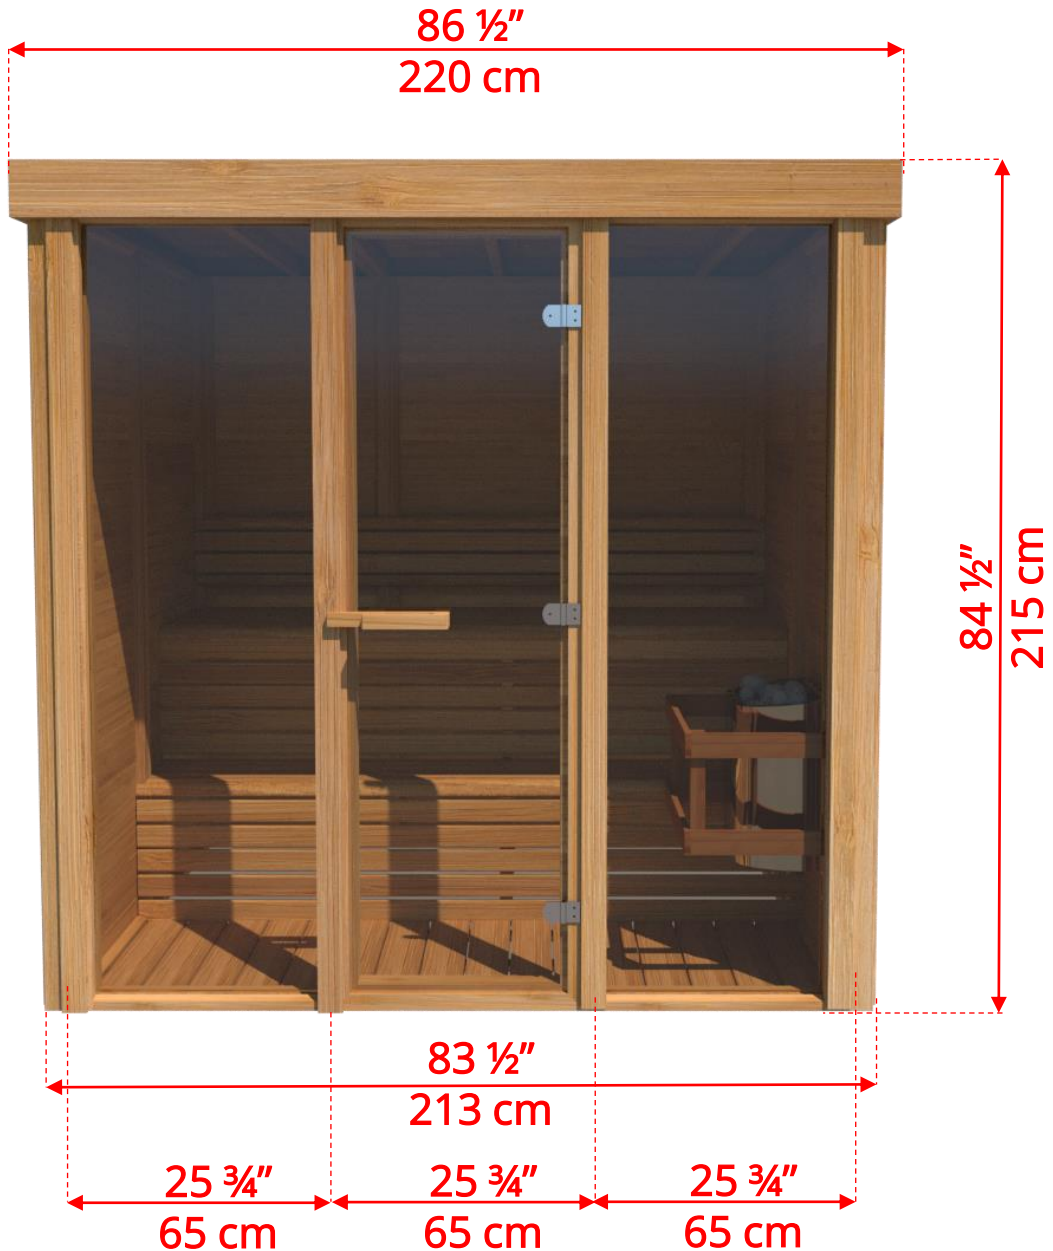

PU570/PU572 Indoor Pure Cube Sauna

Please note:

If choosing the Solid wood Floor option for an indoor Pure cube Sauna, the overall height of the sauna will increase 4" (10cm)

Manufactured by:

PU570/PU572 Indoor Pure Cube Sauna

Please note:

If choosing the Solid wood Floor option for an indoor Pure cube Sauna, the overall height of the sauna will increase 4" (10cm)

Manufactured by:

pure cübe

PU570/PU572 Indoor Pure Cube Sauna

Please note:

If choosing the Solid wood Floor option for an indoor Pure cube Sauna, the overall height of the sauna will increase 4" (10cm)

Manufactured by:

tel: 888-923-9813 | info@leisurecraft.com | web: www.leisurecraft.com

PU570/PU572 Indoor Pure Cube Sauna

Please note:

If choosing the Solid wood Floor option for an indoor Pure cube Sauna, the overall height of the sauna will increase 4" (10cm)

Manufactured by: