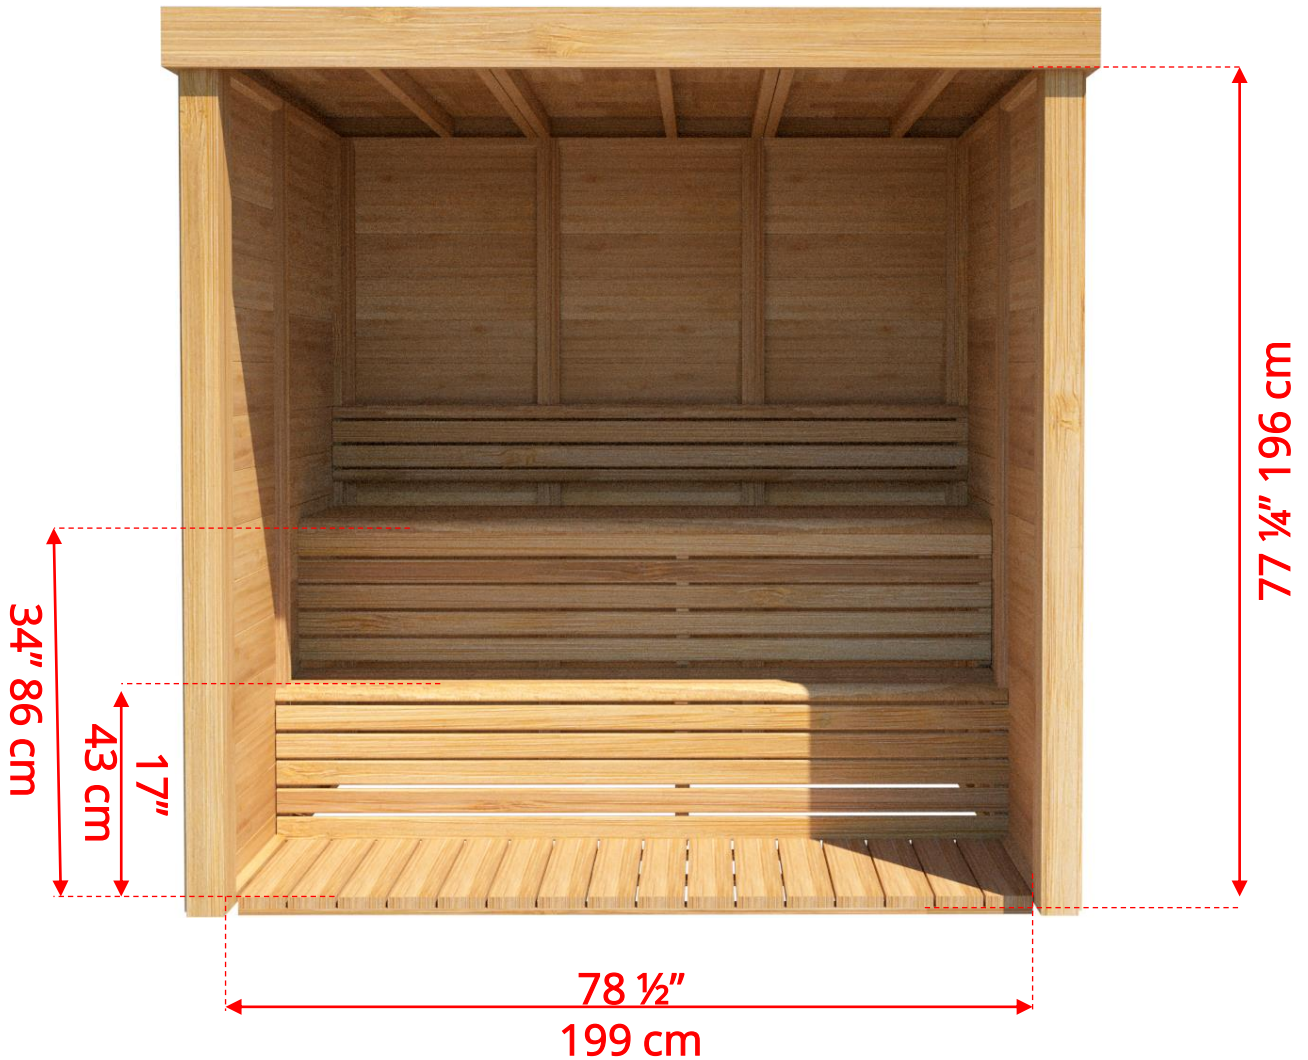

PU570/PU572 Indoor Pure Cube Sauna

Please note:

If choosing the Solid wood Floor option for an indoor Pure cube Sauna, the overall height of the sauna will increase 4" (10cm)

Manufactured by:

PU570/PU572 Indoor Pure Cube Sauna

Please note:

If choosing the Solid wood Floor option for an indoor Pure cube Sauna, the overall height of the sauna will increase 4" (10cm)

Manufactured by:

pure cübe

PU570/PU572 Indoor Pure Cube Sauna

Please note:

If choosing the Solid wood Floor option for an indoor Pure cube Sauna, the overall height of the sauna will increase 4" (10cm)

Manufactured by:

tel: 888-923-9813 | info@leisurecraft.com | web: www.leisurecraft.com

PU570/PU572 Indoor Pure Cube Sauna

Please note:

If choosing the Solid wood Floor option for an indoor Pure cube Sauna, the overall height of the sauna will increase 4" (10cm)

Manufactured by: