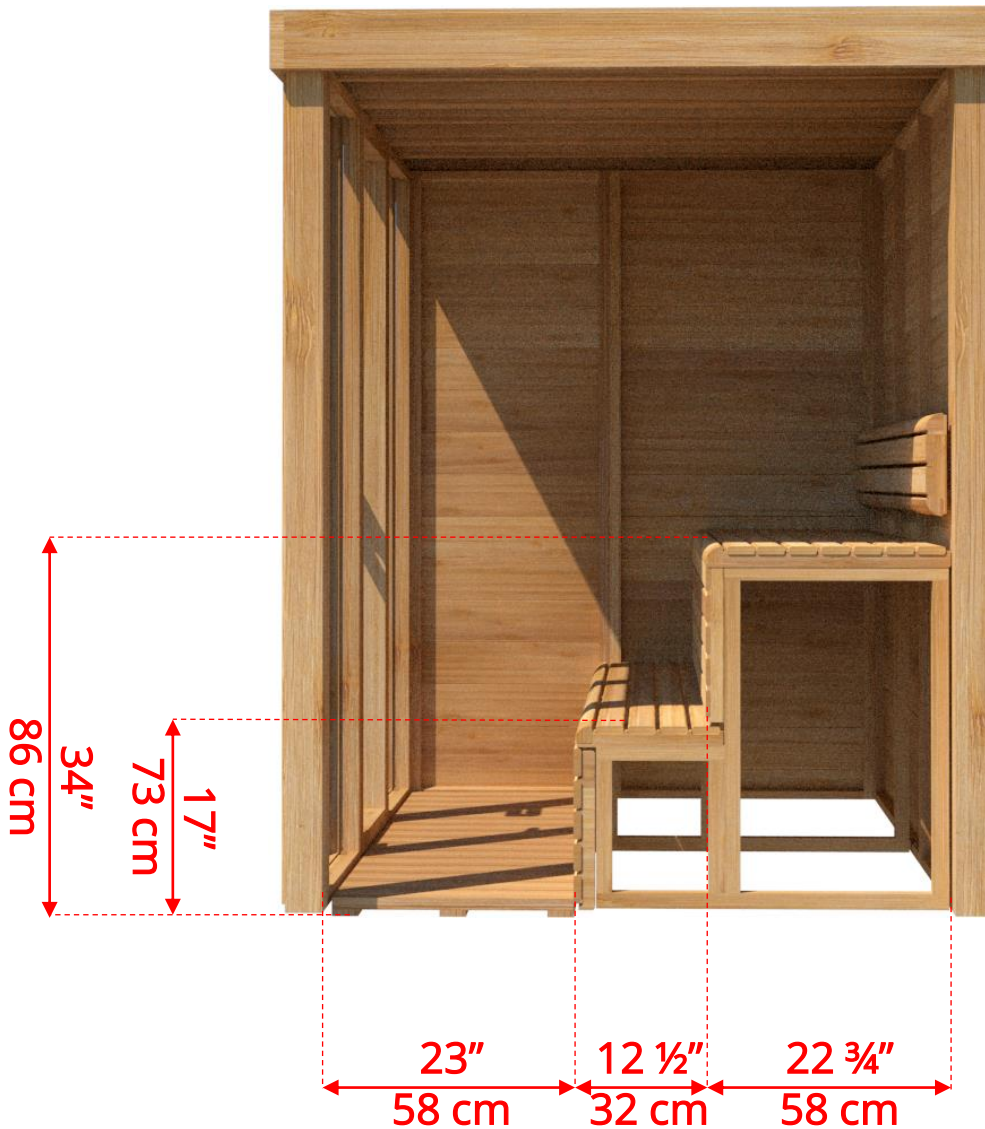

PU570/PU572 Indoor Pure Cube Sauna

Please note:

If choosing the Solid wood Floor option for an indoor Pure cube Sauna, the overall height of the sauna will increase 4" (10cm)

Manufactured by: