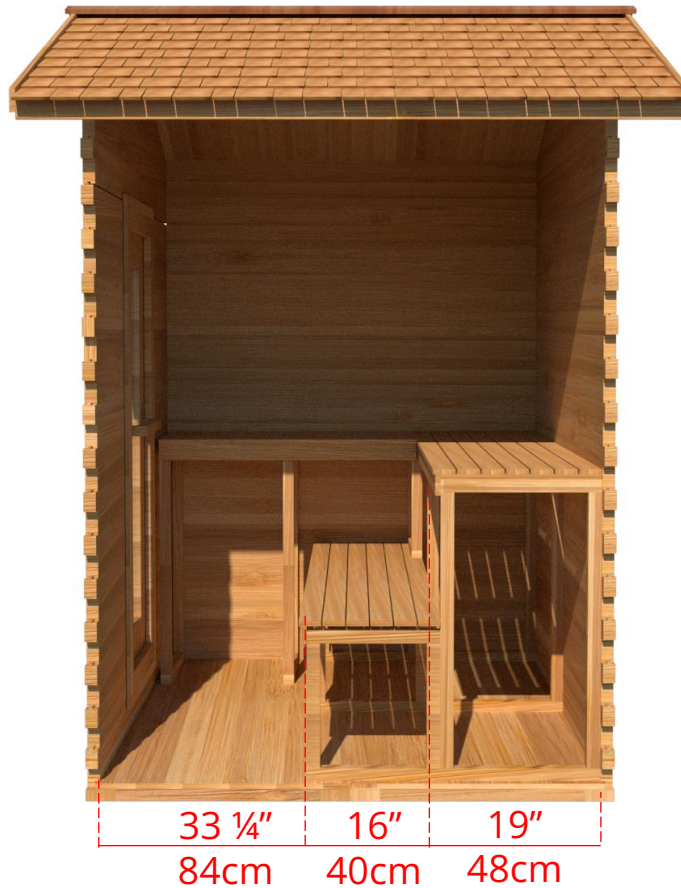

## 6' x 7' Outdoor Cabin Sauna

### C67B - 2 Tier Back Wall Benches

# OLS670/OLS672 6' x 7' Outdoor Cabin Sauna

C67L - 2 Tier Back Wall Bench & Single Tier Bench on Left Side

\* Only Available with Door in Middle \*

## 6' x 7' Outdoor Cabin Sauna

C67R - 2 Tier Back Wall Bench & Single Tier Bench on Right Side

\* Only Available with Door in Middle \*