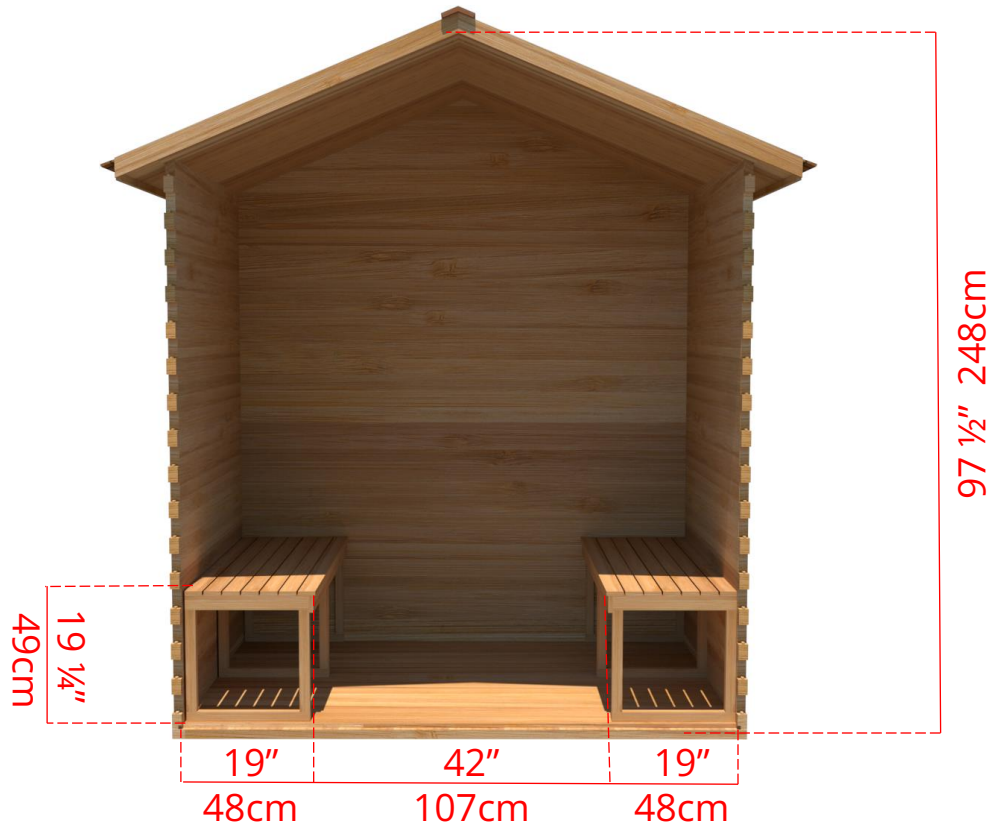

## 6' x 7' Outdoor Cabin Sauna

C67R - 2 Tier Back Wall Bench & Single Tier Bench on Right Side

\* Only Available with Door in Middle \*

## 6' x 7' Outdoor Cabin Sauna

C67S - Single Tier Side Wall Benches

\* Only Available with Door in Middle \*