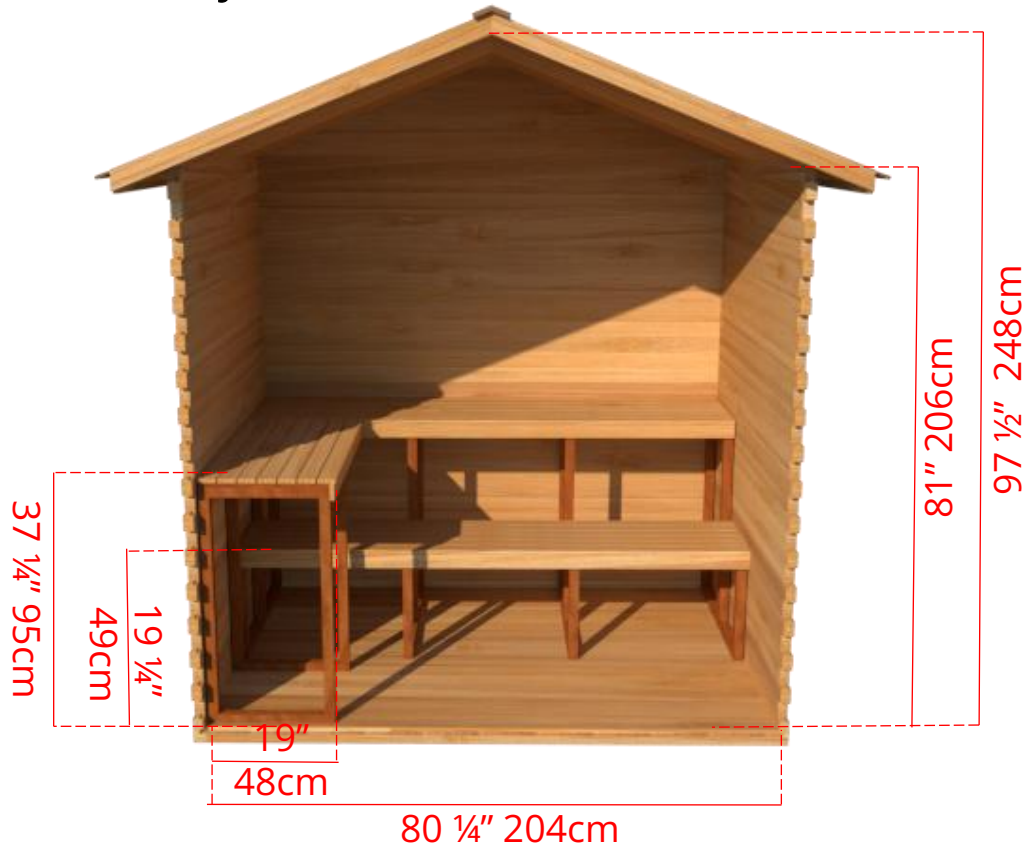

## 6' x 7' Outdoor Cabin Sauna

### C67B - 2 Tier Back Wall Benches

# OLS670/OLS672 6' x 7' Outdoor Cabin Sauna

C67L - 2 Tier Back Wall Bench & Single Tier Bench on Left Side

\* Only Available with Door in Middle \*