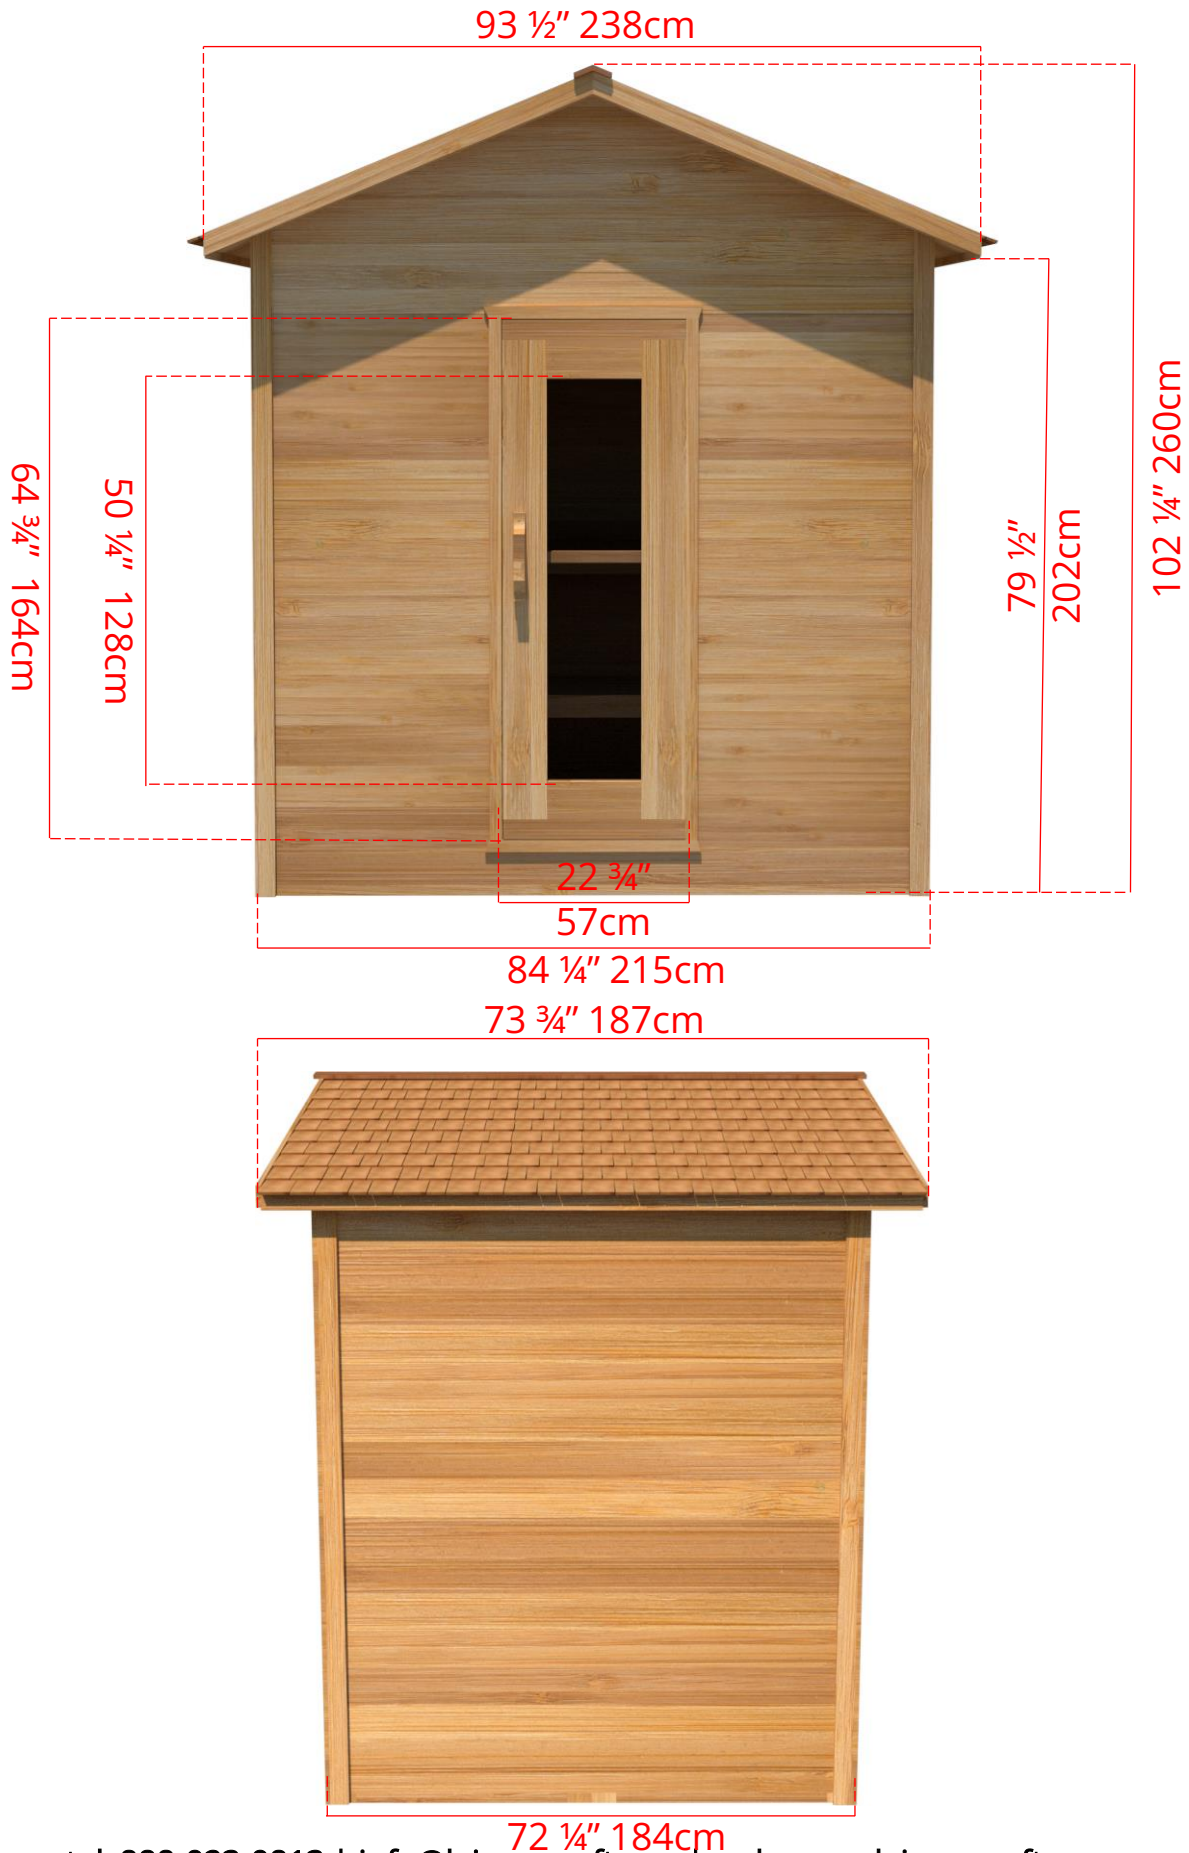

# OLS670/OLS672 6' x 7' Outdoor Cabin Sauna

## 6' x 7' Outdoor Cabin Sauna

# OLS670/OLS672 6' x 7' Outdoor Cabin Sauna

C67L - 2 Tier Back Wall Bench & Single Tier Bench on Left Side

\* Only Available with Door in Middle \*