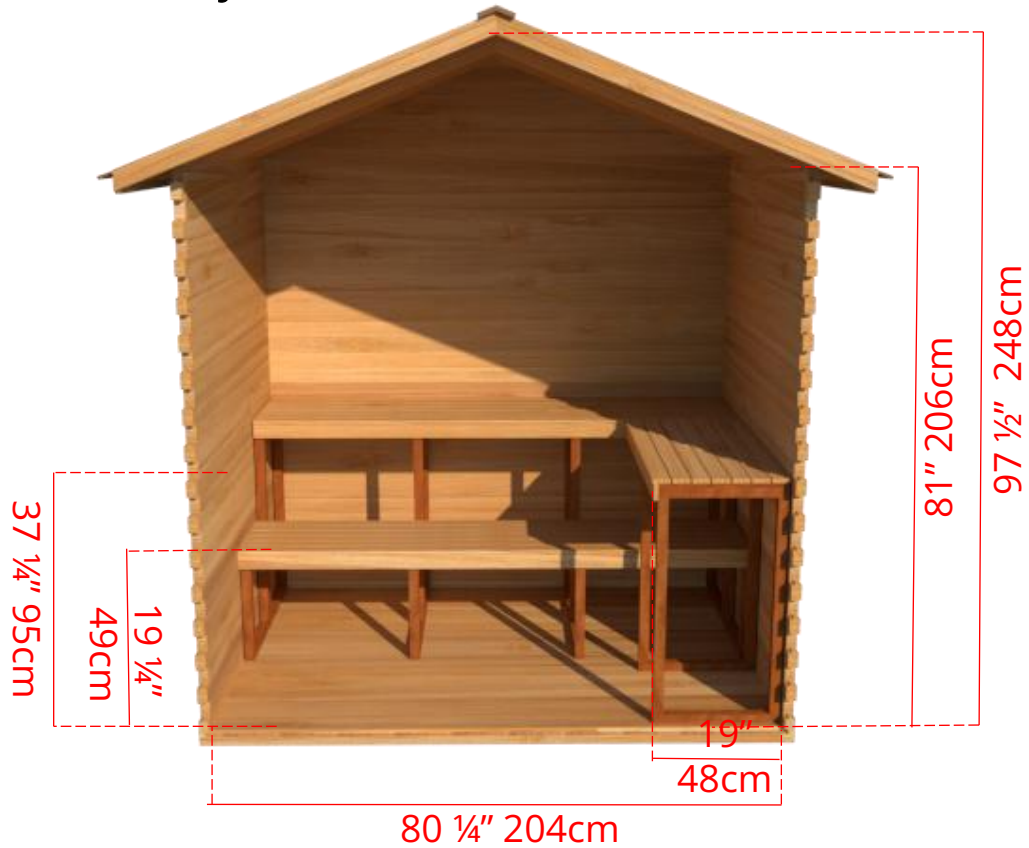

### C67B - 2 Tier Back Wall Benches

# OLS670/OLS672 6' x 7' Outdoor Cabin Sauna

C67L - 2 Tier Back Wall Bench & Single Tier Bench on Left Side

\* Only Available with Door in Middle \*

## 6' x 7' Outdoor Cabin Sauna

C67R - 2 Tier Back Wall Bench & Single Tier Bench on Right Side

\* Only Available with Door in Middle \*