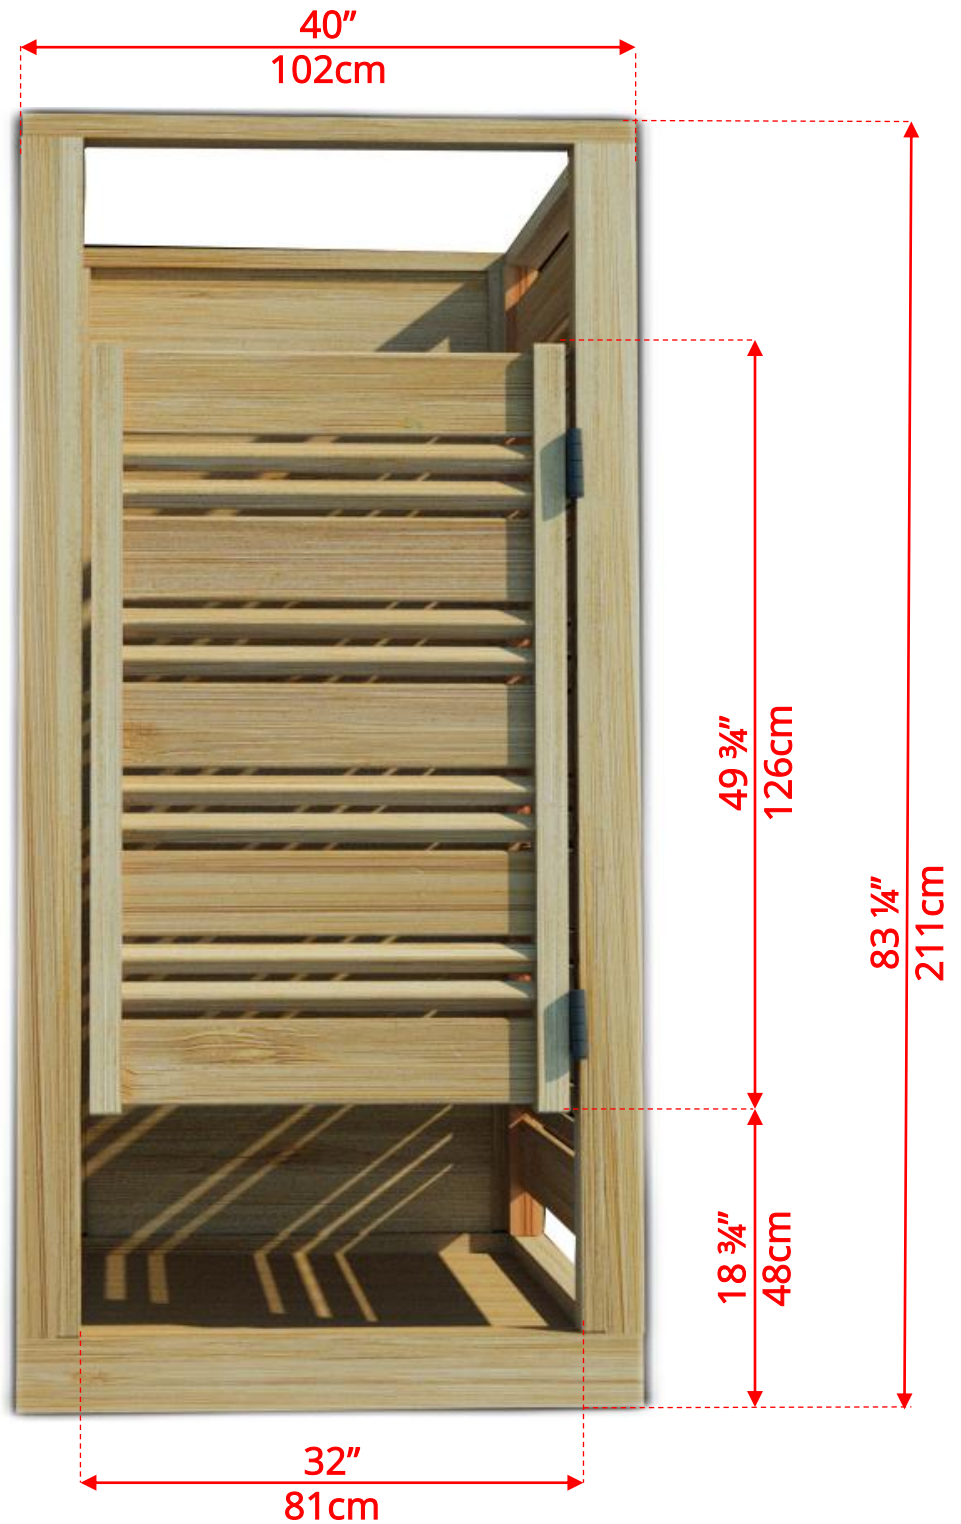

# 550S/552S Cloudburst Outdoor Shower

Manufactured by:

tel: 888-923-9813 | info@leisurecraft.com | web: www.leisurecraft.com