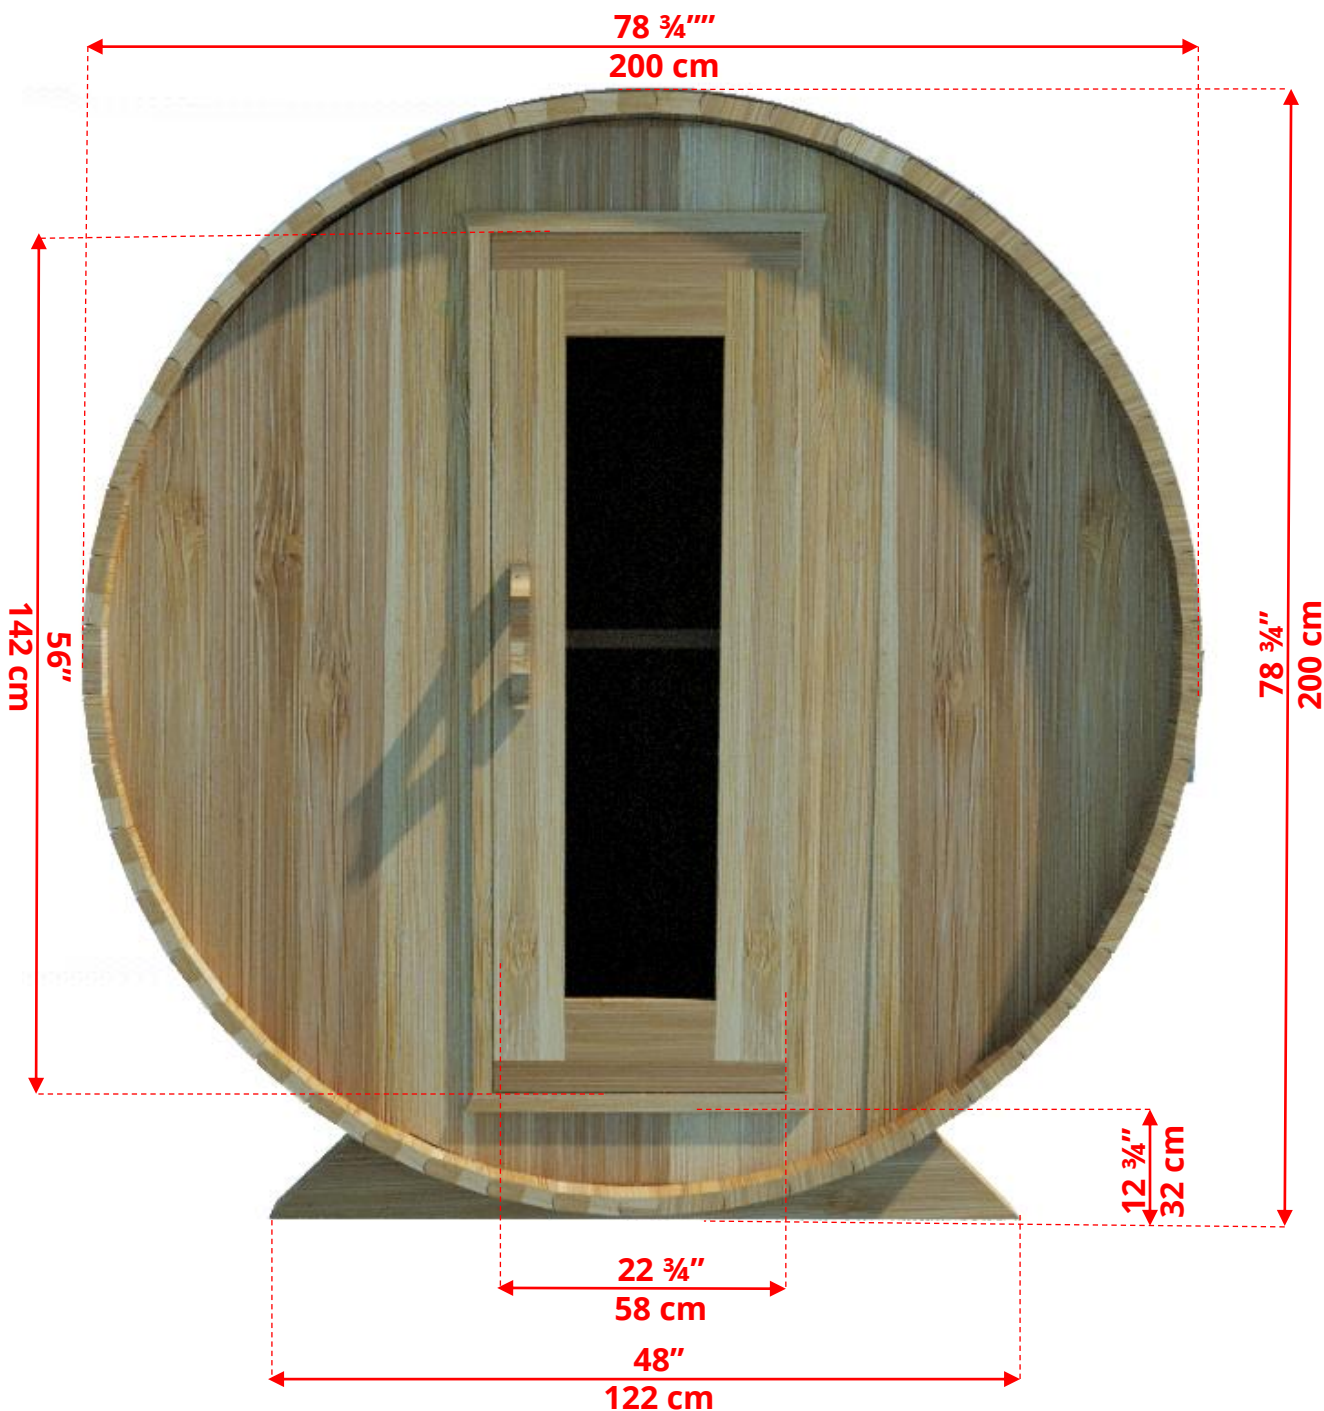

CTC22W Harmony Barrel Sauna

CTC22W Harmony Barrel Sauna

CTC22W Harmony Barrel Sauna

Standard bench layout shown with optional sauna floor

CTC22W Harmony Barrel Sauna