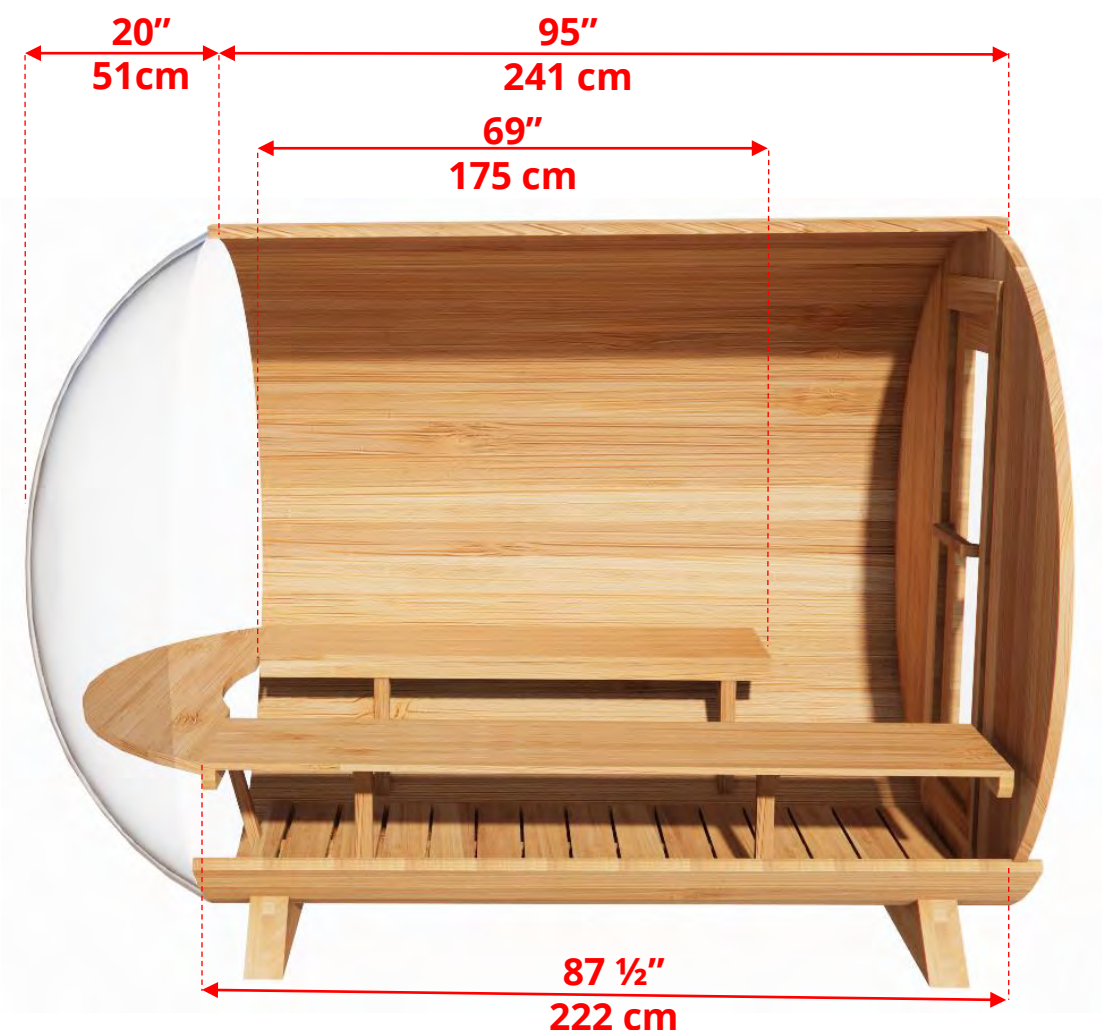

780PV/782PV

7'x8' (244cm) Panoramic Barrel Sauna

780PV/782PV 7'x8' (244cm) Panoramic Barrel Sauna

780PV/782PV

7'x8' (244cm) Panoramic Barrel Sauna

Standard bench layout shown with optional sauna floor

780PV/782PV **7'x8' (244cm) Panoramic Barrel Sauna**

Standard bench layout shown with optional sauna floor

(Full length bench on both sides if wood or Floor Model Heater is chosen)

780PV/782PV 7'x8' (244cm) Panoramic Barrel Sauna

Panoramic Signature Sauna Benches

780PV/782PV

7'x8' (244cm) Panoramic Barrel Sauna

Panoramic Signature Sauna Benches

(Full length bench on both sides if wood or Floor Model Heater is chosen)

780PV/782PV 7'x8' (244cm) Panoramic Barrel Sauna

780PV/782PV 7'x8' (244cm) Panoramic Barrel Sauna

2 Windows in Front
Wall

(2 windows in front wall only available if wood or Floor Model Heater is chosen)

780PV/782PV 7'x8' (244cm) Panoramic Barrel Sauna

Please note – Drawing shows sauna room measurements only.