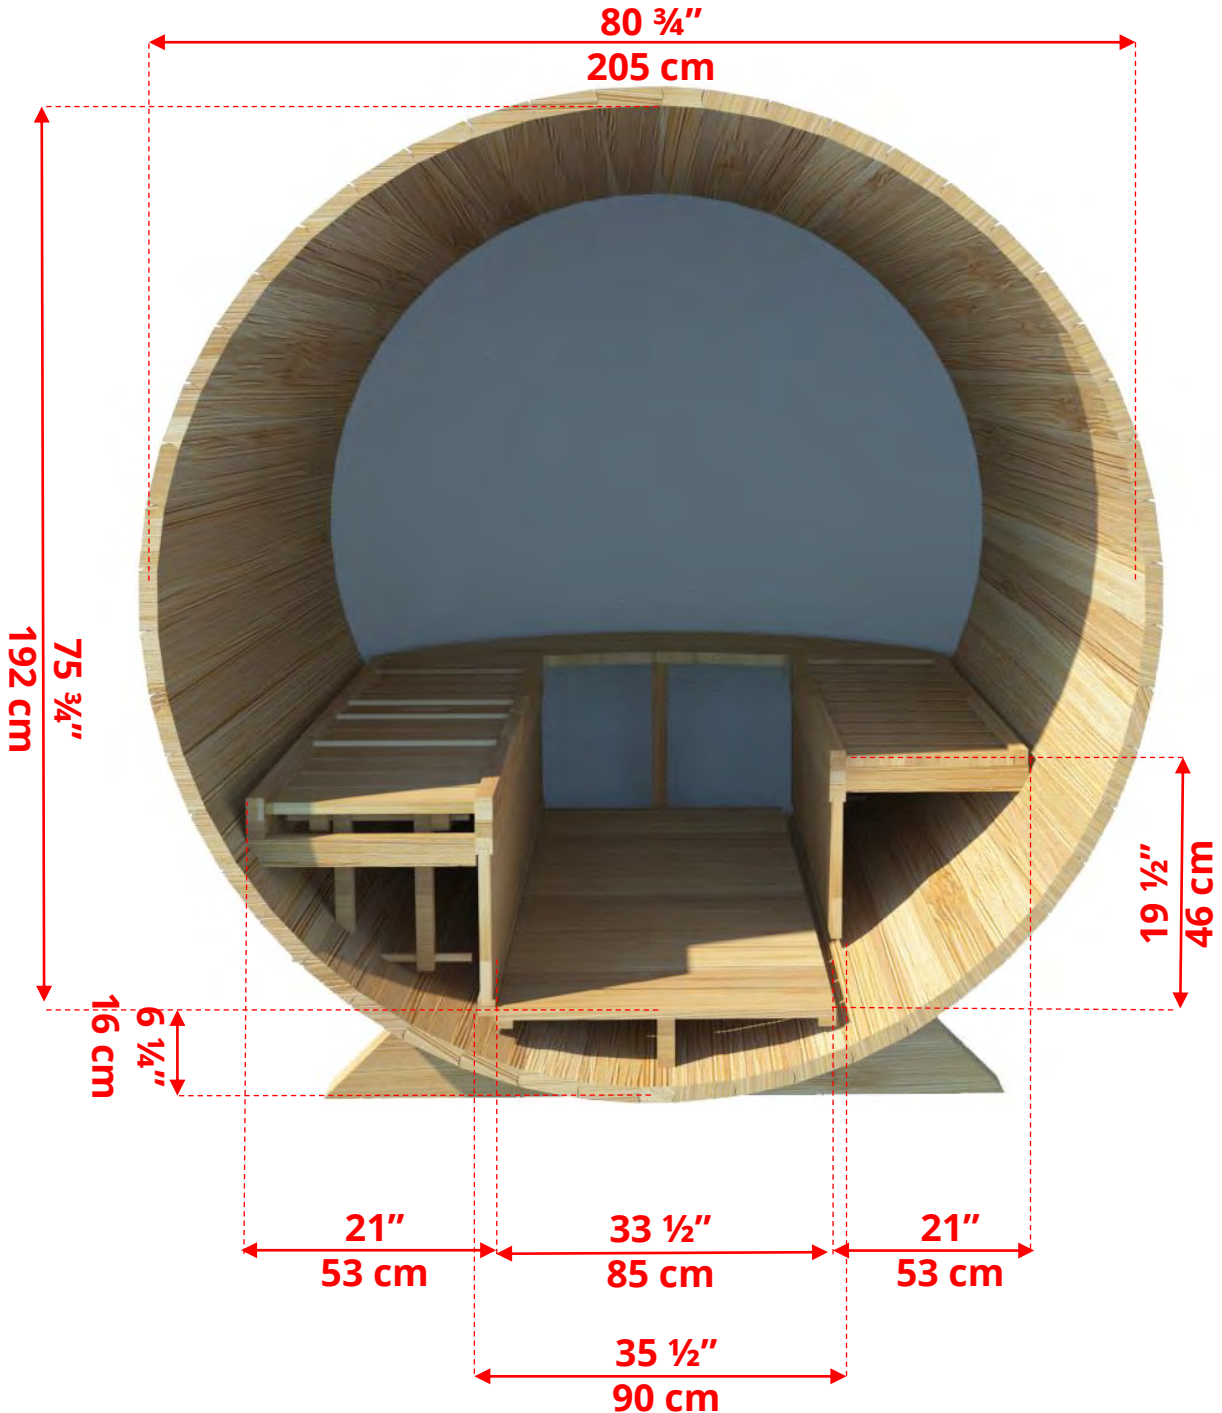

780PV/782PV

7'x8' (244cm) Panoramic Barrel Sauna

780PV/782PV 7'x8' (244cm) Panoramic Barrel Sauna

780PV/782PV

7'x8' (244cm) Panoramic Barrel Sauna

Standard bench layout shown with optional sauna floor

780PV/782PV **7'x8' (244cm) Panoramic Barrel Sauna**

Standard bench layout shown with optional sauna floor

(Full length bench on both sides if wood or Floor Model Heater is chosen)

780PV/782PV 7'x8' (244cm) Panoramic Barrel Sauna

Panoramic Signature Sauna Benches

780PV/782PV

7'x8' (244cm) Panoramic Barrel Sauna

Panoramic Signature Sauna Benches

(Full length bench on both sides if wood or Floor Model Heater is chosen)

780PV/782PV 7'x8' (244cm) Panoramic Barrel Sauna

Lounge Sauna Benches

780PV/782PV 7'x8' (244cm) Panoramic Barrel Sauna

Lounge Sauna Benches

(Full length bench on both sides if wood or Floor Model Heater is chosen)

Please note that shorter bench is not adjustable!