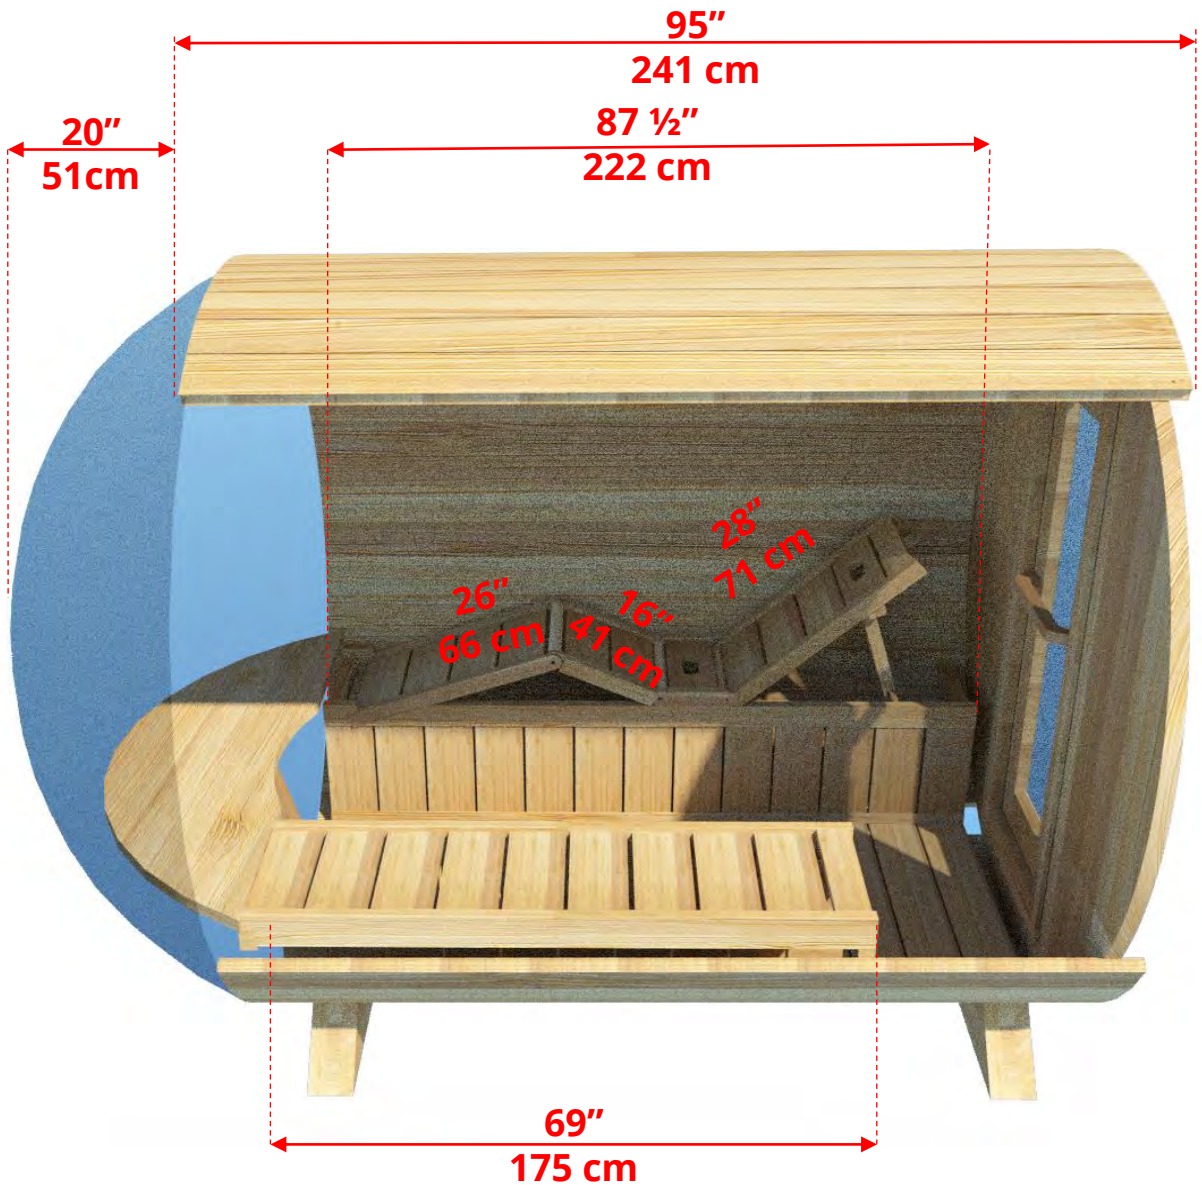

Standard bench layout shown with optional sauna floor

(Full length bench on both sides if wood or Floor Model Heater is chosen)

780PV/782PV 7'x8' (244cm) Panoramic Barrel Sauna

Panoramic Signature Sauna Benches

780PV/782PV

7'x8' (244cm) Panoramic Barrel Sauna

Panoramic Signature Sauna Benches

(Full length bench on both sides if wood or Floor Model Heater is chosen)

780PV/782PV 7'x8' (244cm) Panoramic Barrel Sauna

Lounge Sauna Benches

780PV/782PV 7'x8' (244cm) Panoramic Barrel Sauna

Lounge Sauna Benches

(Full length bench on both sides if wood or Floor Model Heater is chosen)

Please note that shorter bench is not adjustable!

780PV/782PV 7'x8' (244cm) Panoramic Barrel Sauna

2 Windows in Front
Wall

(2 windows in front wall only available if wood or Floor Model Heater is chosen)

780PV/782PV 7'x8' (244cm) Panoramic Barrel Sauna

Please note – Drawing shows sauna room measurements only.