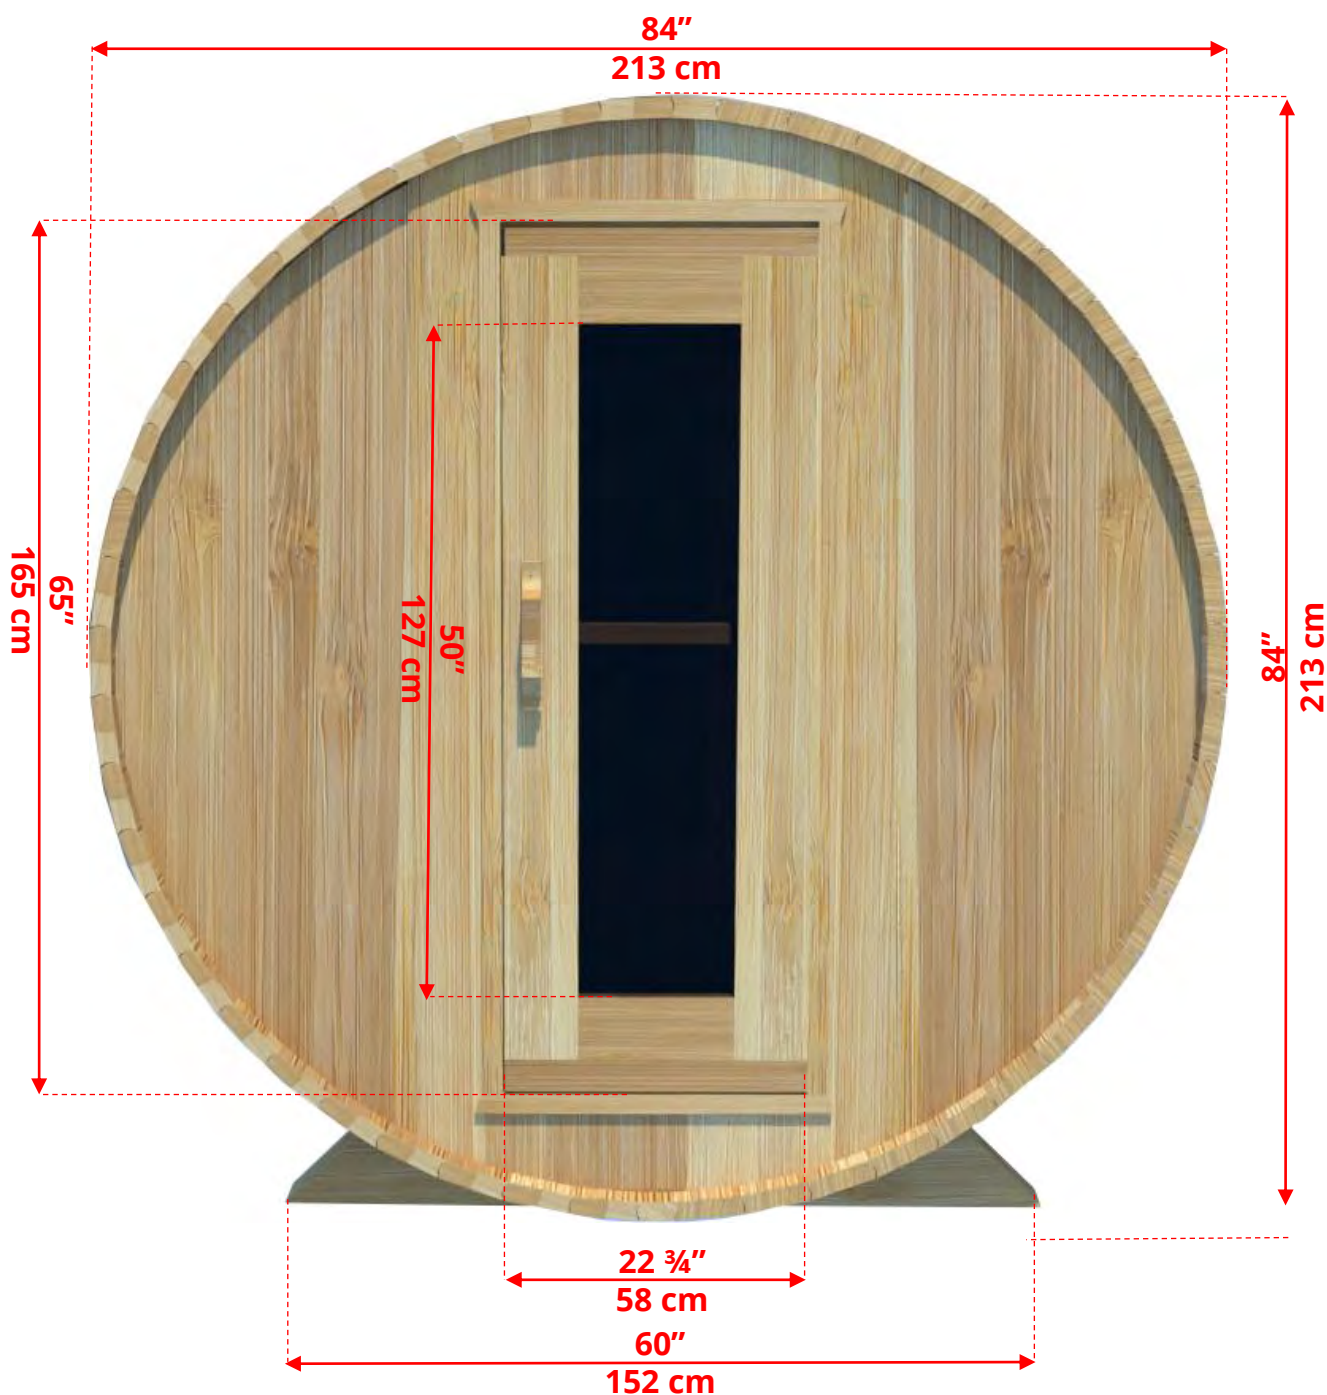

780PV/782PV

7'x8' (244cm) Panoramic Barrel Sauna

780PV/782PV 7'x8' (244cm) Panoramic Barrel Sauna

780PV/782PV

7'x8' (244cm) Panoramic Barrel Sauna

Standard bench layout shown with optional sauna floor

780PV/782PV **7'x8' (244cm) Panoramic Barrel Sauna**

Standard bench layout shown with optional sauna floor

(Full length bench on both sides if wood or Floor Model Heater is chosen)

780PV/782PV 7'x8' (244cm) Panoramic Barrel Sauna

Panoramic Signature Sauna Benches

780PV/782PV

7'x8' (244cm) Panoramic Barrel Sauna

Panoramic Signature Sauna Benches

(Full length bench on both sides if wood or Floor Model Heater is chosen)

780PV/782PV 7'x8' (244cm) Panoramic Barrel Sauna

780PV/782PV 7'x8' (244cm) Panoramic Barrel Sauna

2 Windows in Front
Wall

(2 windows in front wall only available if wood or Floor Model Heater is chosen)

780PV/782PV 7'x8' (244cm) Panoramic Barrel Sauna

Please note – Drawing shows sauna room measurements only.