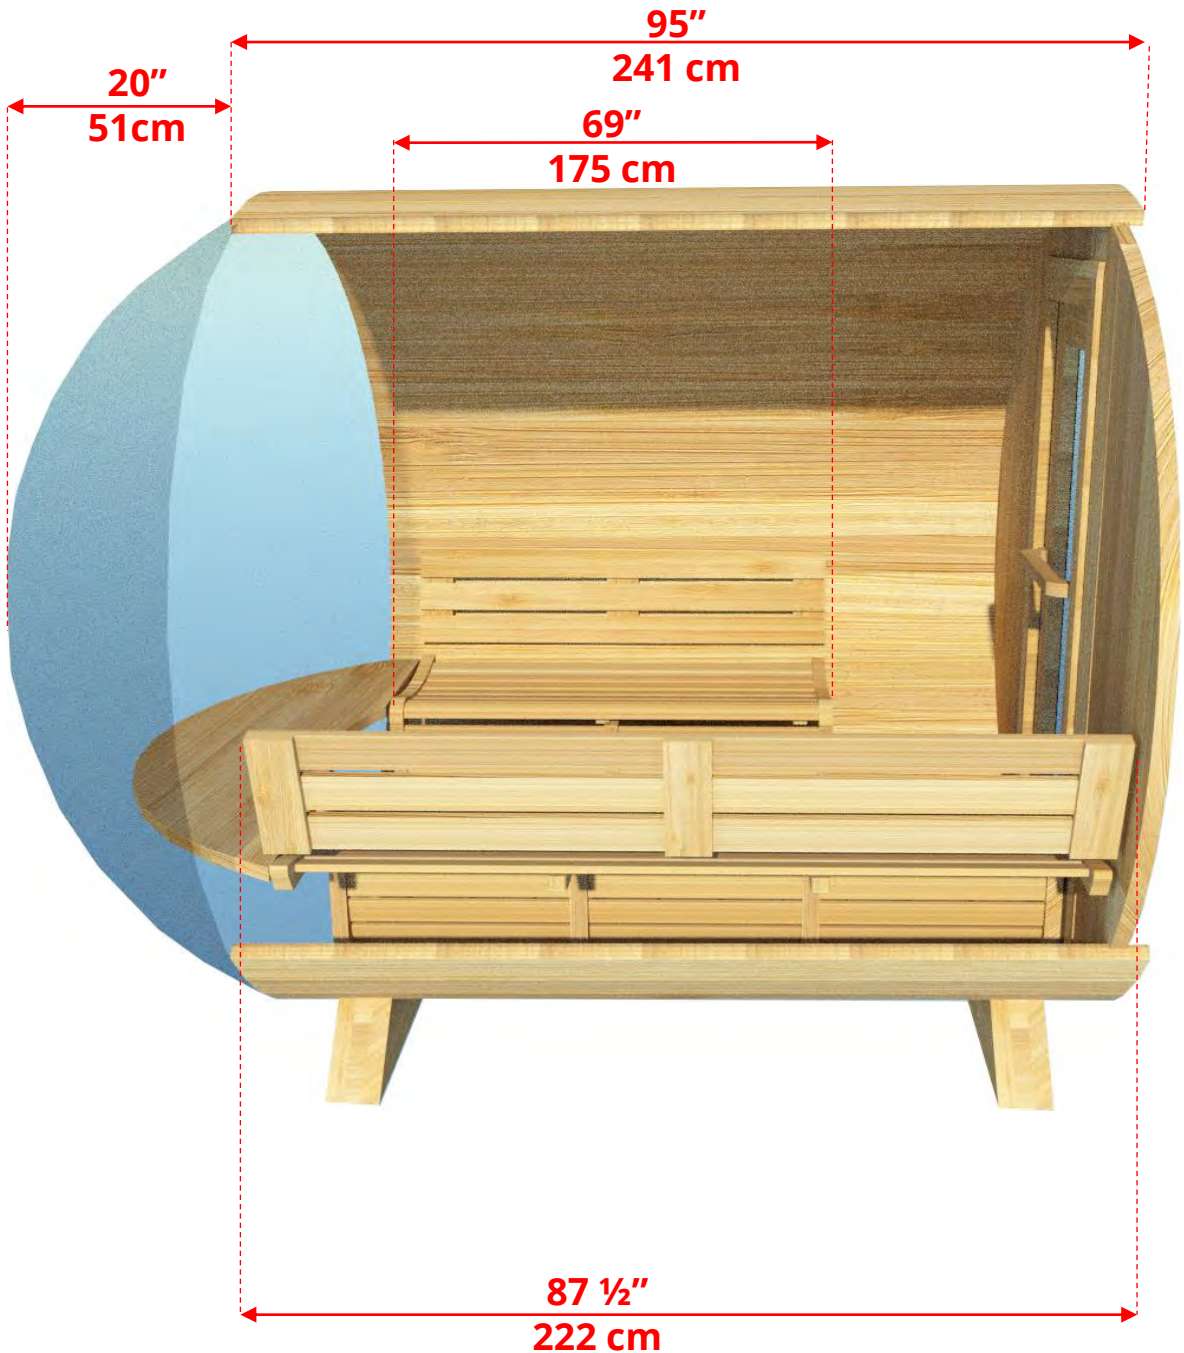

780PV/782PV

7'x8' (244cm) Panoramic Barrel Sauna

780PV/782PV 7'x8' (244cm) Panoramic Barrel Sauna

780PV/782PV

7'x8' (244cm) Panoramic Barrel Sauna

Standard bench layout shown with optional sauna floor

780PV/782PV **7'x8' (244cm) Panoramic Barrel Sauna**

Standard bench layout shown with optional sauna floor

(Full length bench on both sides if wood or Floor Model Heater is chosen)

780PV/782PV 7'x8' (244cm) Panoramic Barrel Sauna

Panoramic Signature Sauna Benches

780PV/782PV

7'x8' (244cm) Panoramic Barrel Sauna

Panoramic Signature Sauna Benches

(Full length bench on both sides if wood or Floor Model Heater is chosen)

780PV/782PV 7'x8' (244cm) Panoramic Barrel Sauna

Lounge Sauna Benches

780PV/782PV 7'x8' (244cm) Panoramic Barrel Sauna

Lounge Sauna Benches

(Full length bench on both sides if wood or Floor Model Heater is chosen)

Please note that shorter bench is not adjustable!