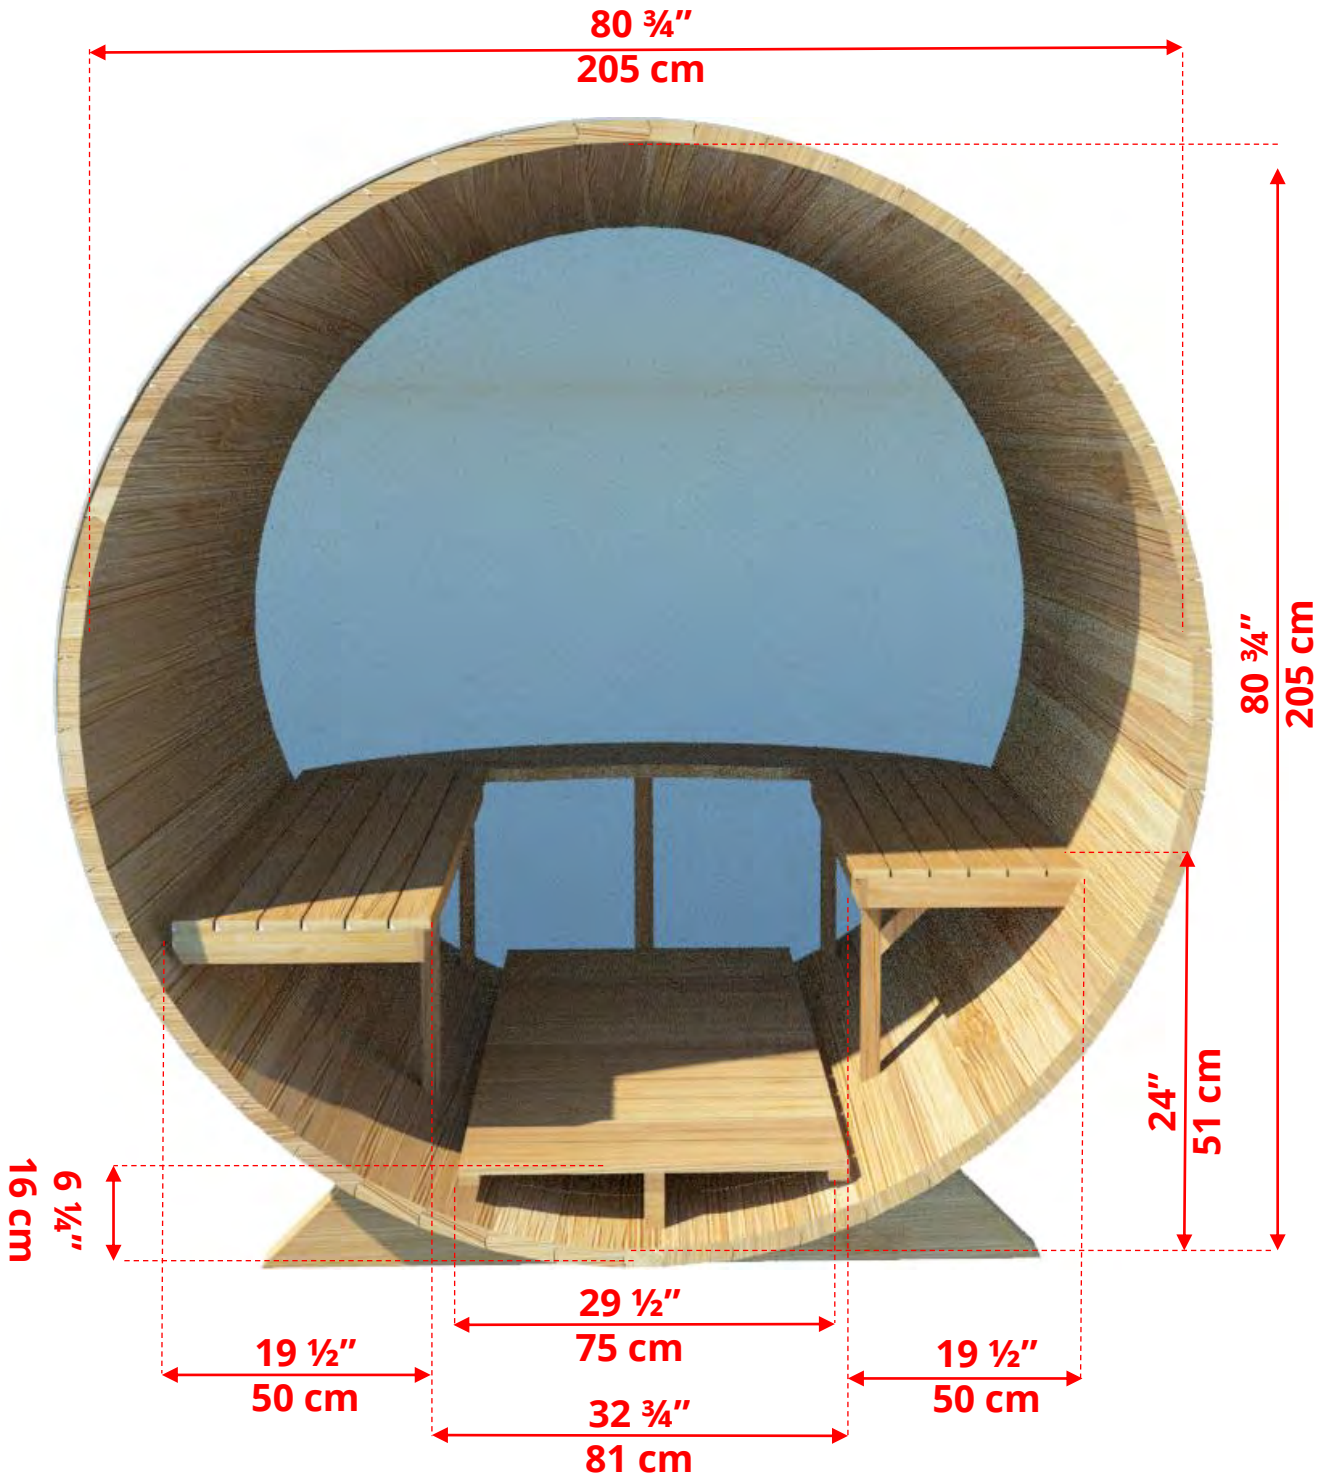

780PV/782PV

7'x8' (244cm) Panoramic Barrel Sauna

780PV/782PV 7'x8' (244cm) Panoramic Barrel Sauna

780PV/782PV

7'x8' (244cm) Panoramic Barrel Sauna

Standard bench layout shown with optional sauna floor

780PV/782PV **7'x8' (244cm) Panoramic Barrel Sauna**

Standard bench layout shown with optional sauna floor

(Full length bench on both sides if wood or Floor Model Heater is chosen)

780PV/782PV 7'x8' (244cm) Panoramic Barrel Sauna

Panoramic Signature Sauna Benches

780PV/782PV

7'x8' (244cm) Panoramic Barrel Sauna

Panoramic Signature Sauna Benches

(Full length bench on both sides if wood or Floor Model Heater is chosen)

780PV/782PV 7'x8' (244cm) Panoramic Barrel Sauna

780PV/782PV 7'x8' (244cm) Panoramic Barrel Sauna

2 Windows in Front
Wall

(2 windows in front wall only available if wood or Floor Model Heater is chosen)

780PV/782PV 7'x8' (244cm) Panoramic Barrel Sauna

Please note – Drawing shows sauna room measurements only.