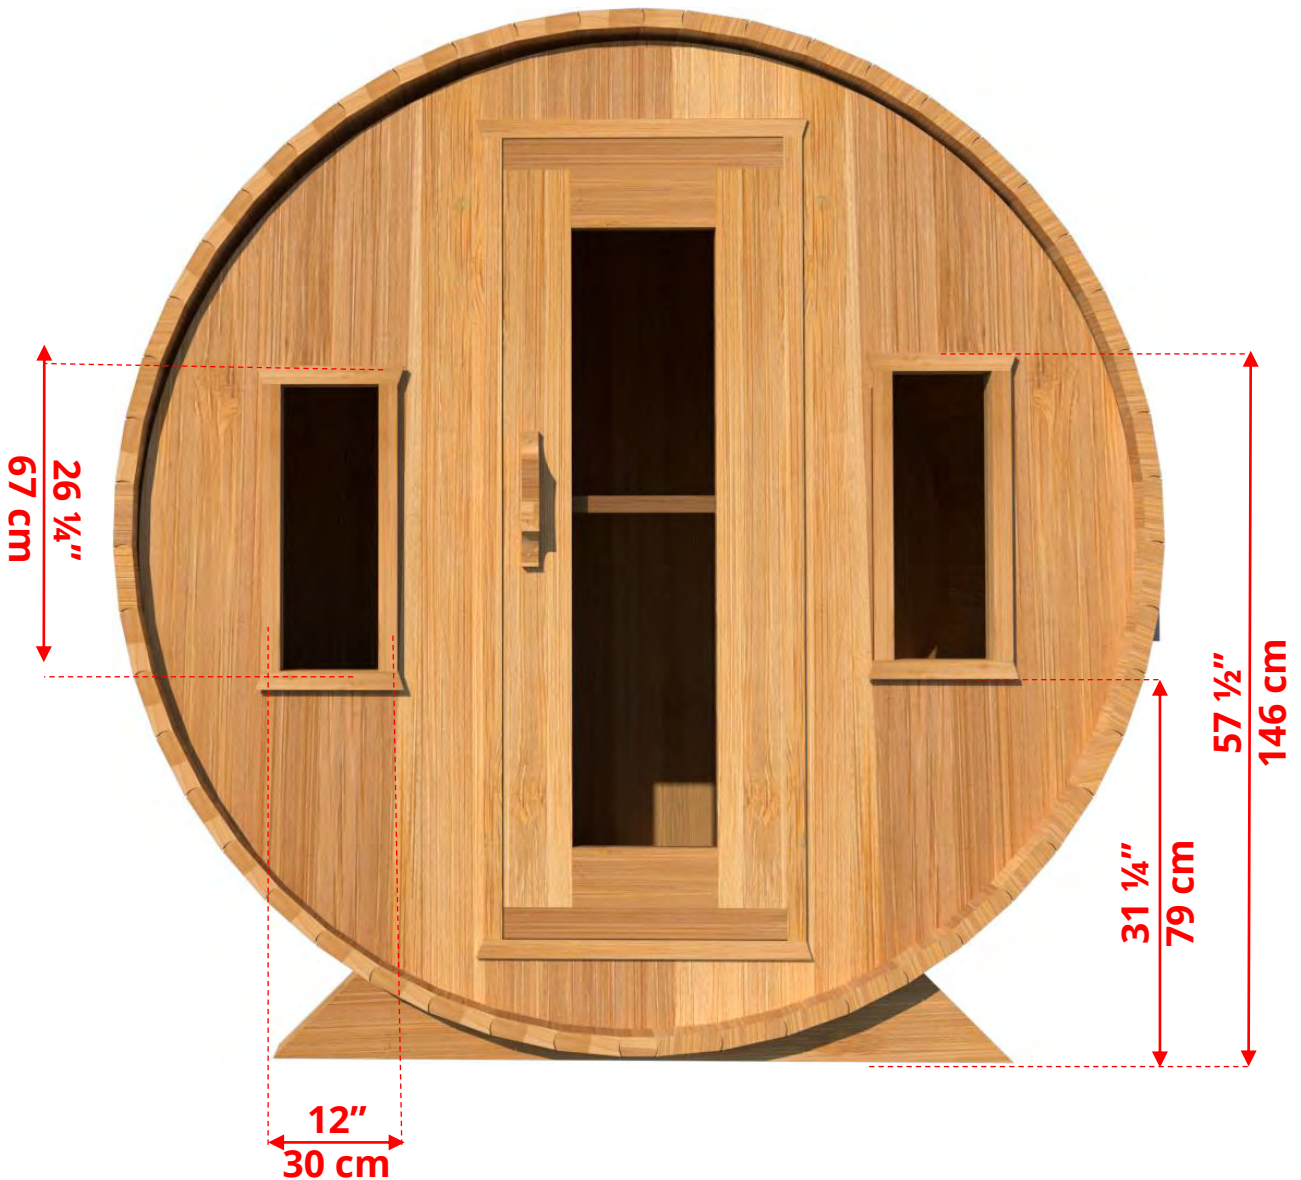

780PV/782PV

7'x8' (244cm) Panoramic Barrel Sauna

780PV/782PV 7'x8' (244cm) Panoramic Barrel Sauna

780PV/782PV

7'x8' (244cm) Panoramic Barrel Sauna

Standard bench layout shown with optional sauna floor

780PV/782PV **7'x8' (244cm) Panoramic Barrel Sauna**

780PV/782PV

7'x8' (244cm) Panoramic Barrel Sauna

Panoramic Signature Sauna Benches

(Full length bench on both sides if wood or Floor Model Heater is chosen)

780PV/782PV 7'x8' (244cm) Panoramic Barrel Sauna

Lounge Sauna Benches

780PV/782PV 7'x8' (244cm) Panoramic Barrel Sauna

Lounge Sauna Benches

(Full length bench on both sides if wood or Floor Model Heater is chosen)

Please note that shorter bench is not adjustable!

780PV/782PV 7'x8' (244cm) Panoramic Barrel Sauna

2 Windows in Front
Wall

(2 windows in front wall only available if wood or Floor Model Heater is chosen)

780PV/782PV 7'x8' (244cm) Panoramic Barrel Sauna

Please note – Drawing shows sauna room measurements only.