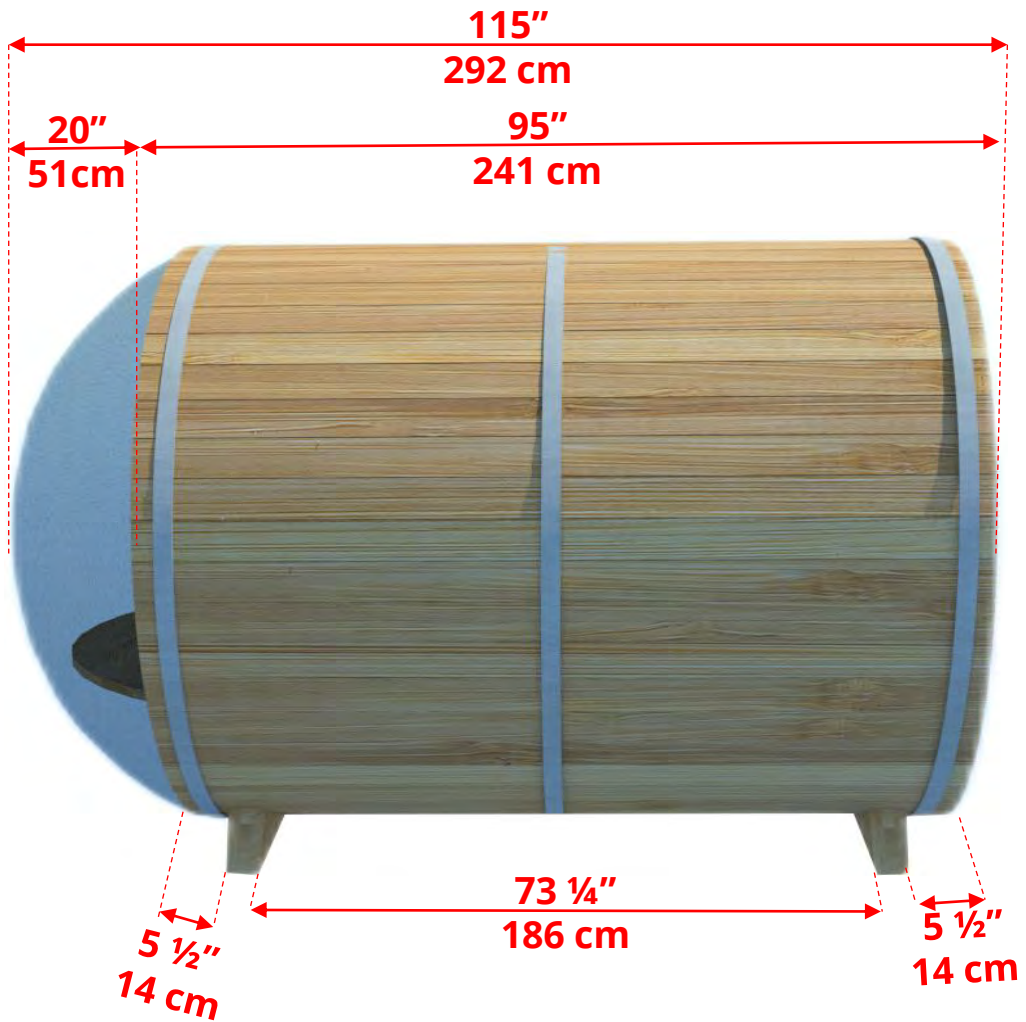

780PV/782PV

7'x8' (244cm) Panoramic Barrel Sauna

780PV/782PV 7'x8' (244cm) Panoramic Barrel Sauna

780PV/782PV

7'x8' (244cm) Panoramic Barrel Sauna

Standard bench layout shown with optional sauna floor

780PV/782PV **7'x8' (244cm) Panoramic Barrel Sauna**

Standard bench layout shown with optional sauna floor

(Full length bench on both sides if wood or Floor Model Heater is chosen)

780PV/782PV 7'x8' (244cm) Panoramic Barrel Sauna

Panoramic Signature Sauna Benches

780PV/782PV

7'x8' (244cm) Panoramic Barrel Sauna

Panoramic Signature Sauna Benches

(Full length bench on both sides if wood or Floor Model Heater is chosen)

780PV/782PV 7'x8' (244cm) Panoramic Barrel Sauna

780PV/782PV 7'x8' (244cm) Panoramic Barrel Sauna

2 Windows in Front
Wall

(2 windows in front wall only available if wood or Floor Model Heater is chosen)

780PV/782PV 7'x8' (244cm) Panoramic Barrel Sauna

Please note – Drawing shows sauna room measurements only.