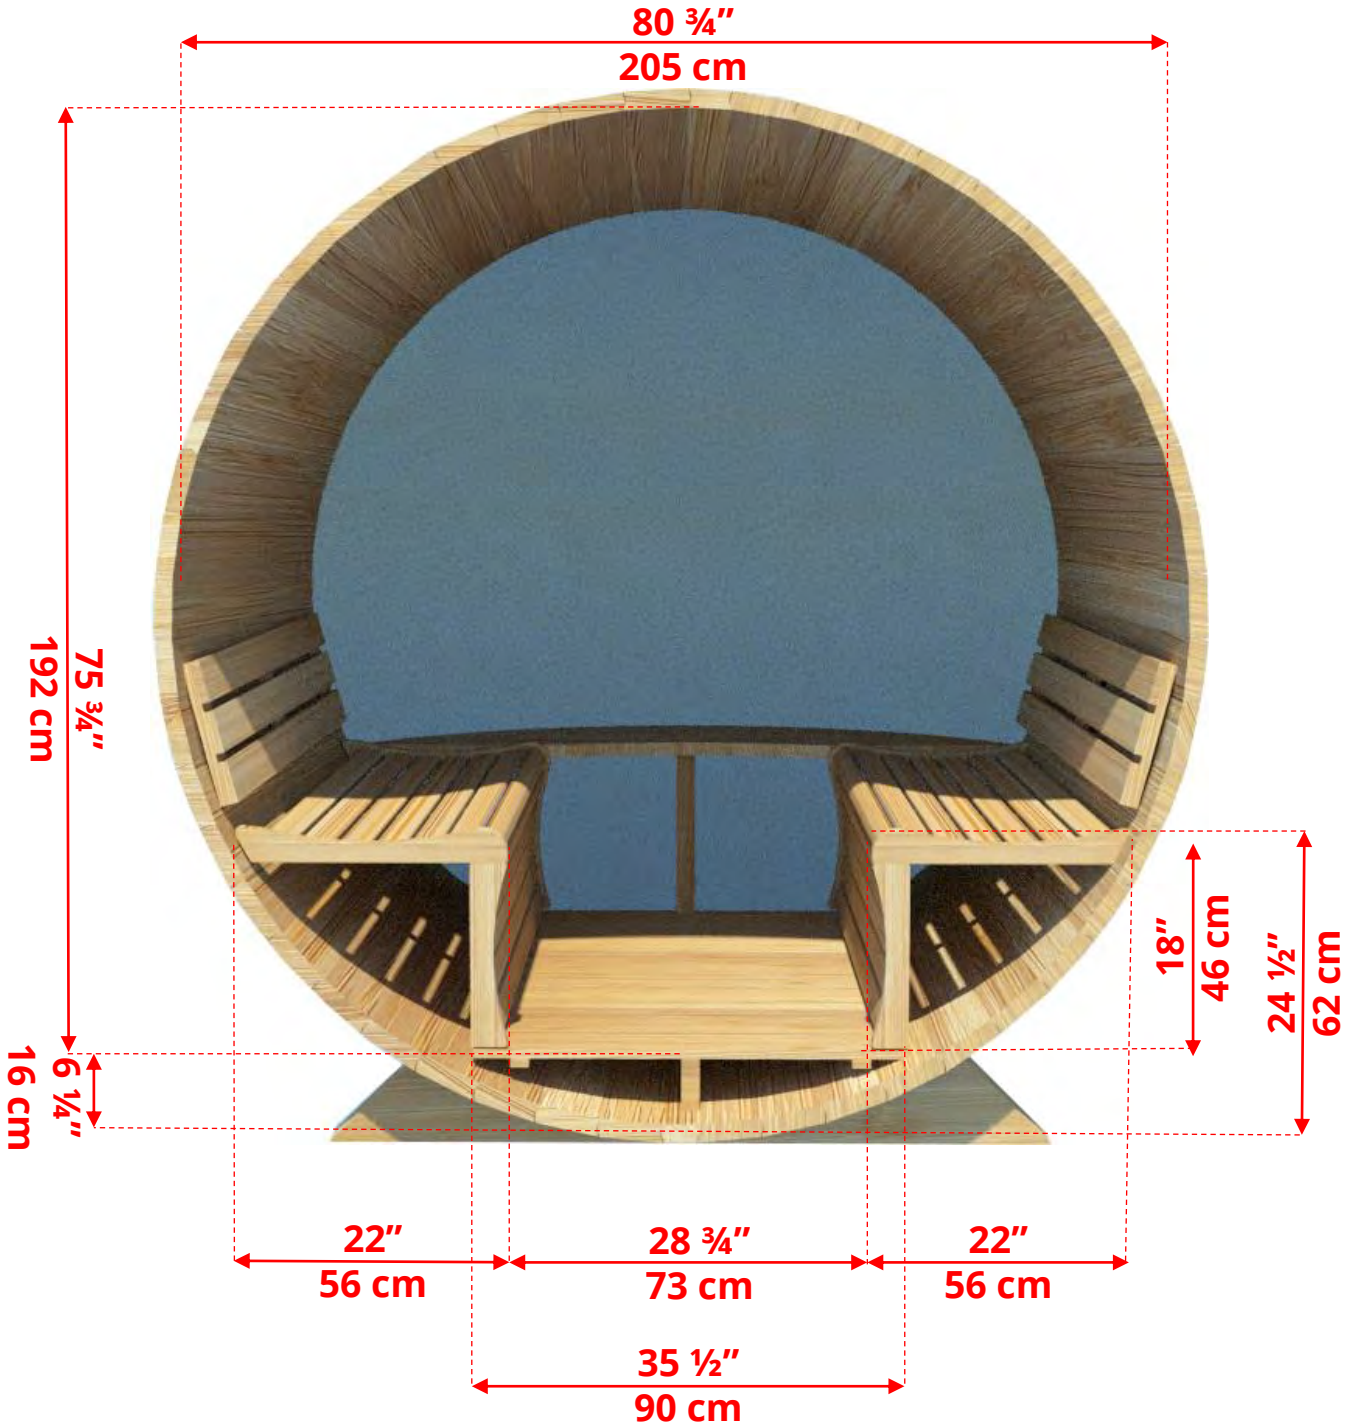

780PV/782PV

7'x8' (244cm) Panoramic Barrel Sauna

780PV/782PV 7'x8' (244cm) Panoramic Barrel Sauna

780PV/782PV

7'x8' (244cm) Panoramic Barrel Sauna

Standard bench layout shown with optional sauna floor

780PV/782PV **7'x8' (244cm) Panoramic Barrel Sauna**

Standard bench layout shown with optional sauna floor

(Full length bench on both sides if wood or Floor Model Heater is chosen)

780PV/782PV 7'x8' (244cm) Panoramic Barrel Sauna

Panoramic Signature Sauna Benches

780PV/782PV

7'x8' (244cm) Panoramic Barrel Sauna

Panoramic Signature Sauna Benches

(Full length bench on both sides if wood or Floor Model Heater is chosen)

780PV/782PV 7'x8' (244cm) Panoramic Barrel Sauna

780PV/782PV 7'x8' (244cm) Panoramic Barrel Sauna

2 Windows in Front
Wall

(2 windows in front wall only available if wood or Floor Model Heater is chosen)

780PV/782PV 7'x8' (244cm) Panoramic Barrel Sauna

Please note – Drawing shows sauna room measurements only.