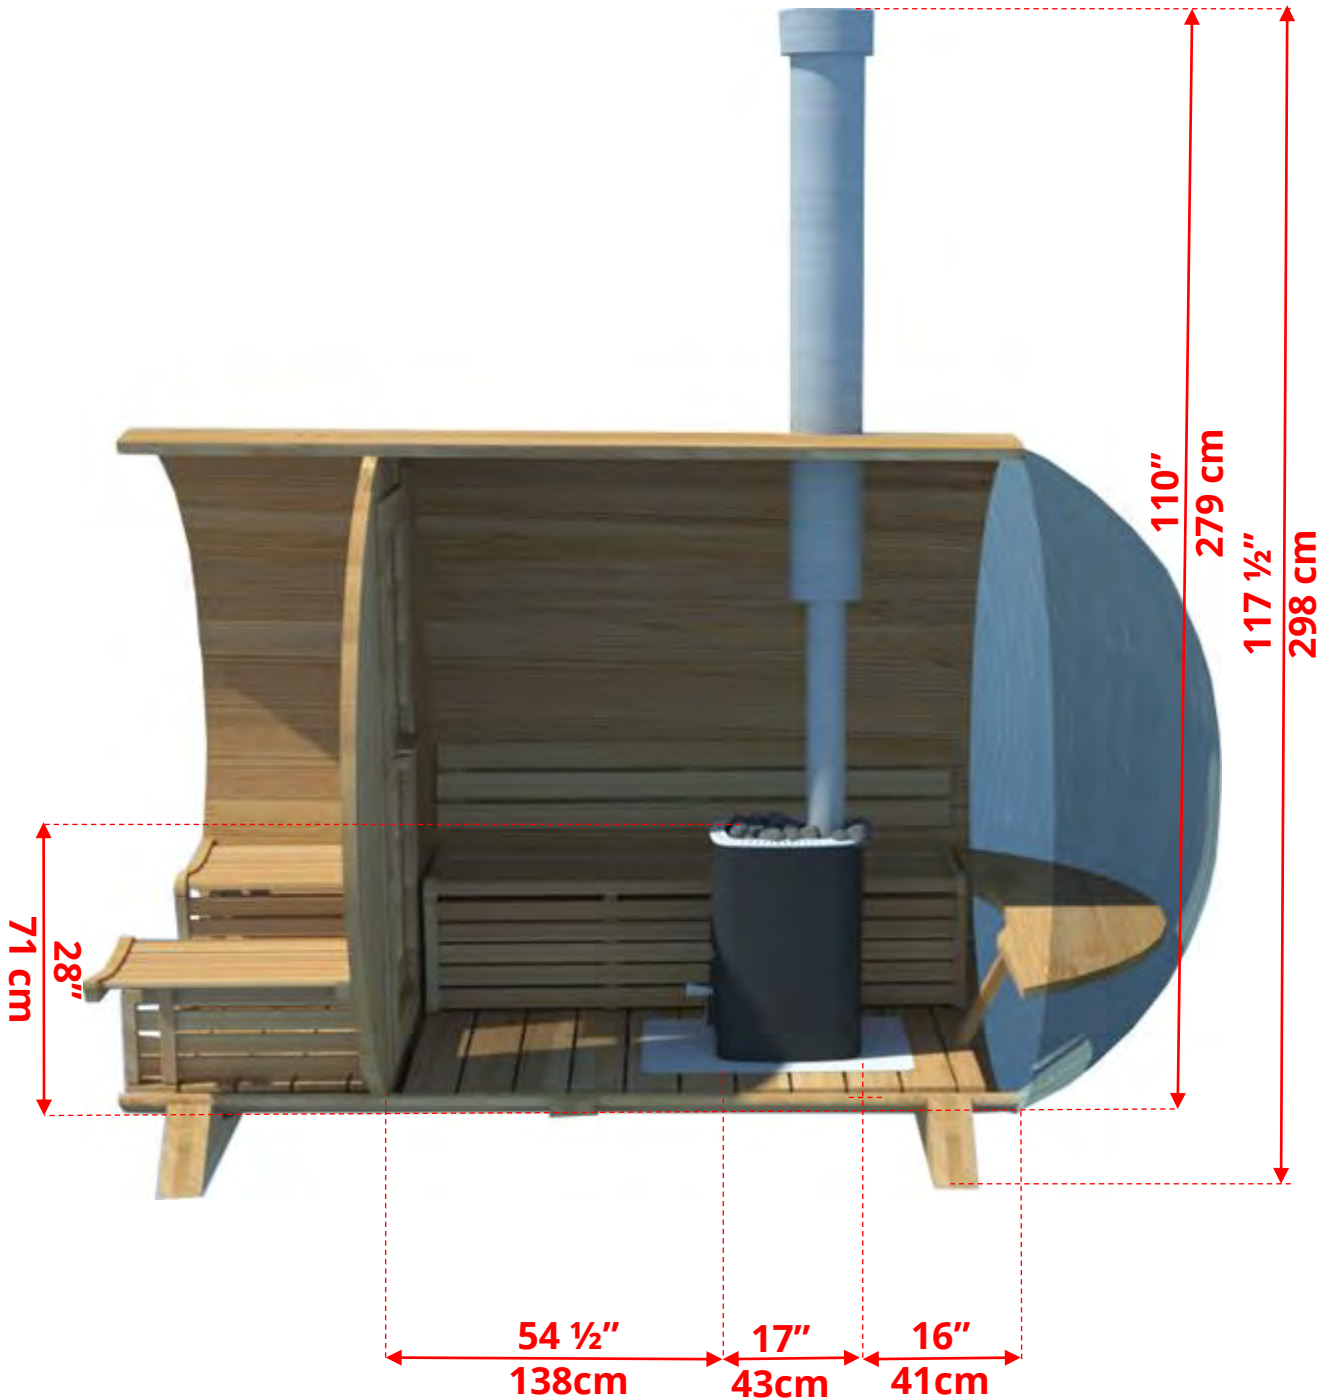

780PV/782PV

7'x8' (244cm) Panoramic Barrel Sauna

780PV/782PV 7'x8' (244cm) Panoramic Barrel Sauna

780PV/782PV

7'x8' (244cm) Panoramic Barrel Sauna

Standard bench layout shown with optional sauna floor

780PV/782PV **7'x8' (244cm) Panoramic Barrel Sauna**

780PV/782PV

7'x8' (244cm) Panoramic Barrel Sauna

Panoramic Signature Sauna Benches

(Full length bench on both sides if wood or Floor Model Heater is chosen)

780PV/782PV 7'x8' (244cm) Panoramic Barrel Sauna

Lounge Sauna Benches

780PV/782PV 7'x8' (244cm) Panoramic Barrel Sauna

Lounge Sauna Benches

(Full length bench on both sides if wood or Floor Model Heater is chosen)

Please note that shorter bench is not adjustable!

780PV/782PV 7'x8' (244cm) Panoramic Barrel Sauna

2 Windows in Front
Wall

(2 windows in front wall only available if wood or Floor Model Heater is chosen)

780PV/782PV 7'x8' (244cm) Panoramic Barrel Sauna

Please note – Drawing shows sauna room measurements only.