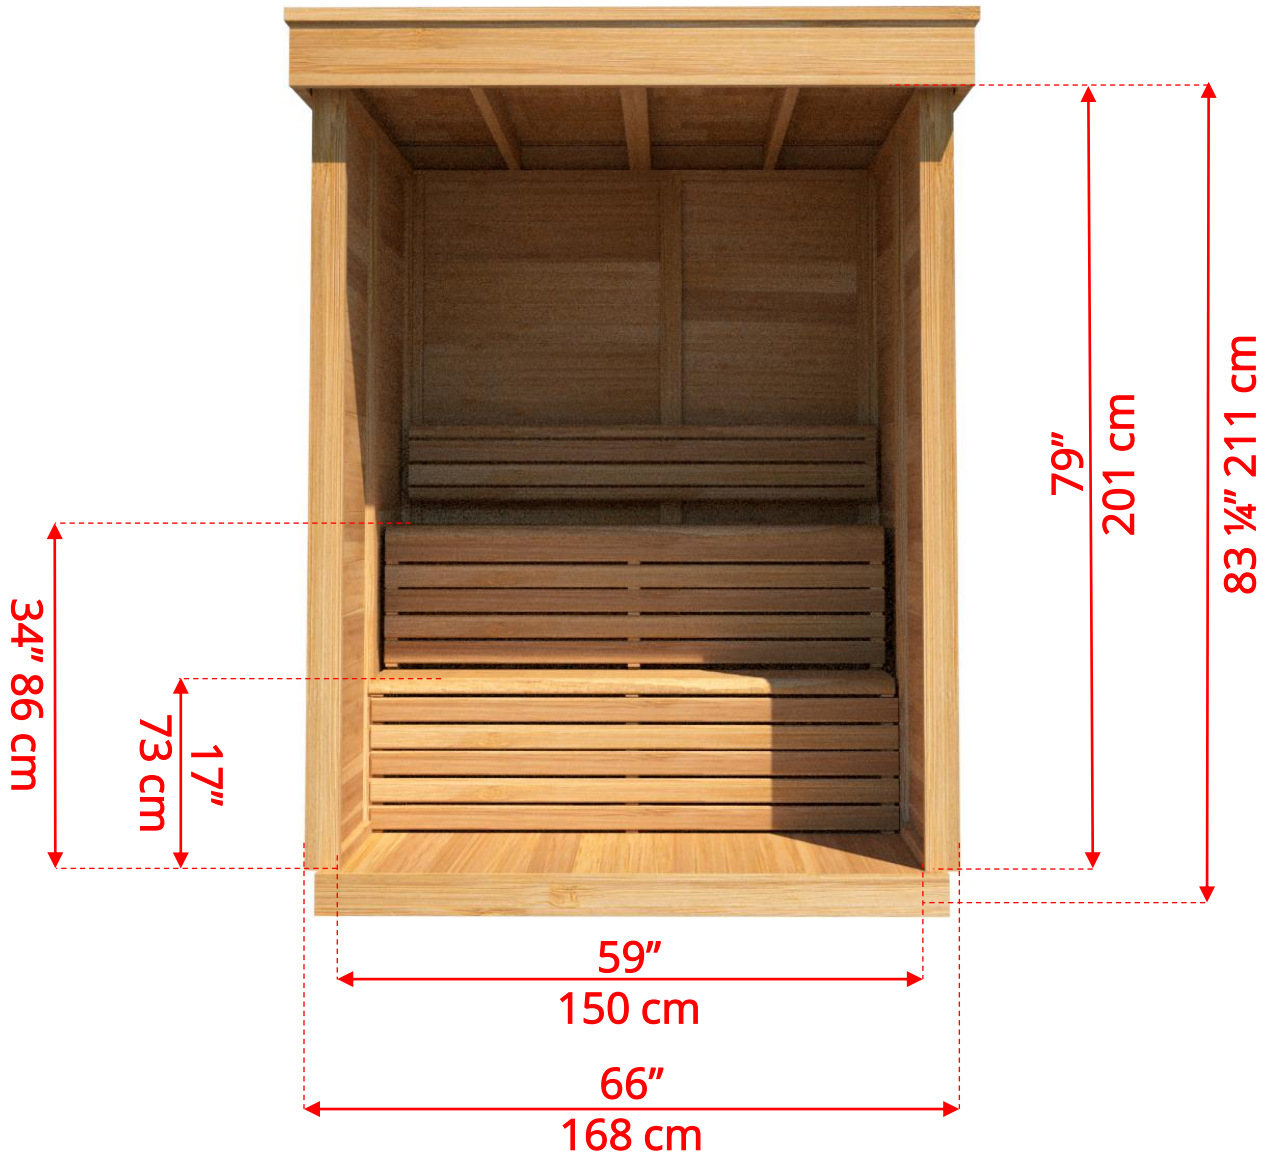

pure cübe

CU550/CU552 Outdoor Pure Cube Sauna

Manufactured by:

tel: 888-923-9813 | info@leisurecraft.com | web: www.leisurecraft.com