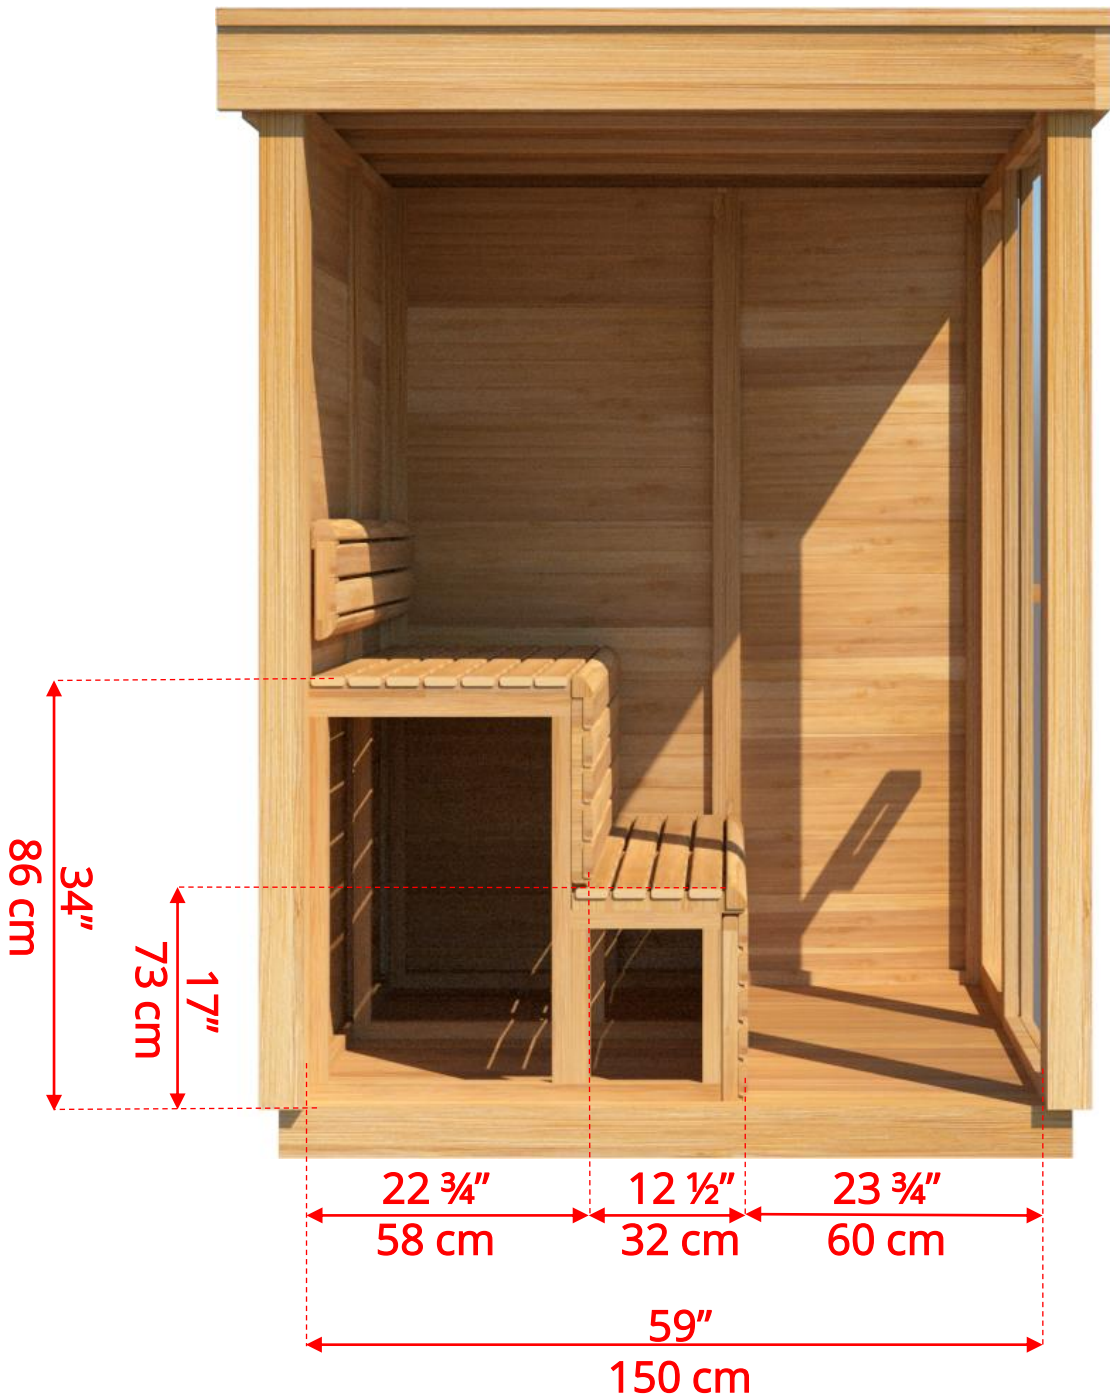

pure cübe

CU550/CU552 Outdoor Pure Cube Sauna

Manufactured by:

tel: 888-923-9813 | info@leisurecraft.com | web: www.leisurecraft.com