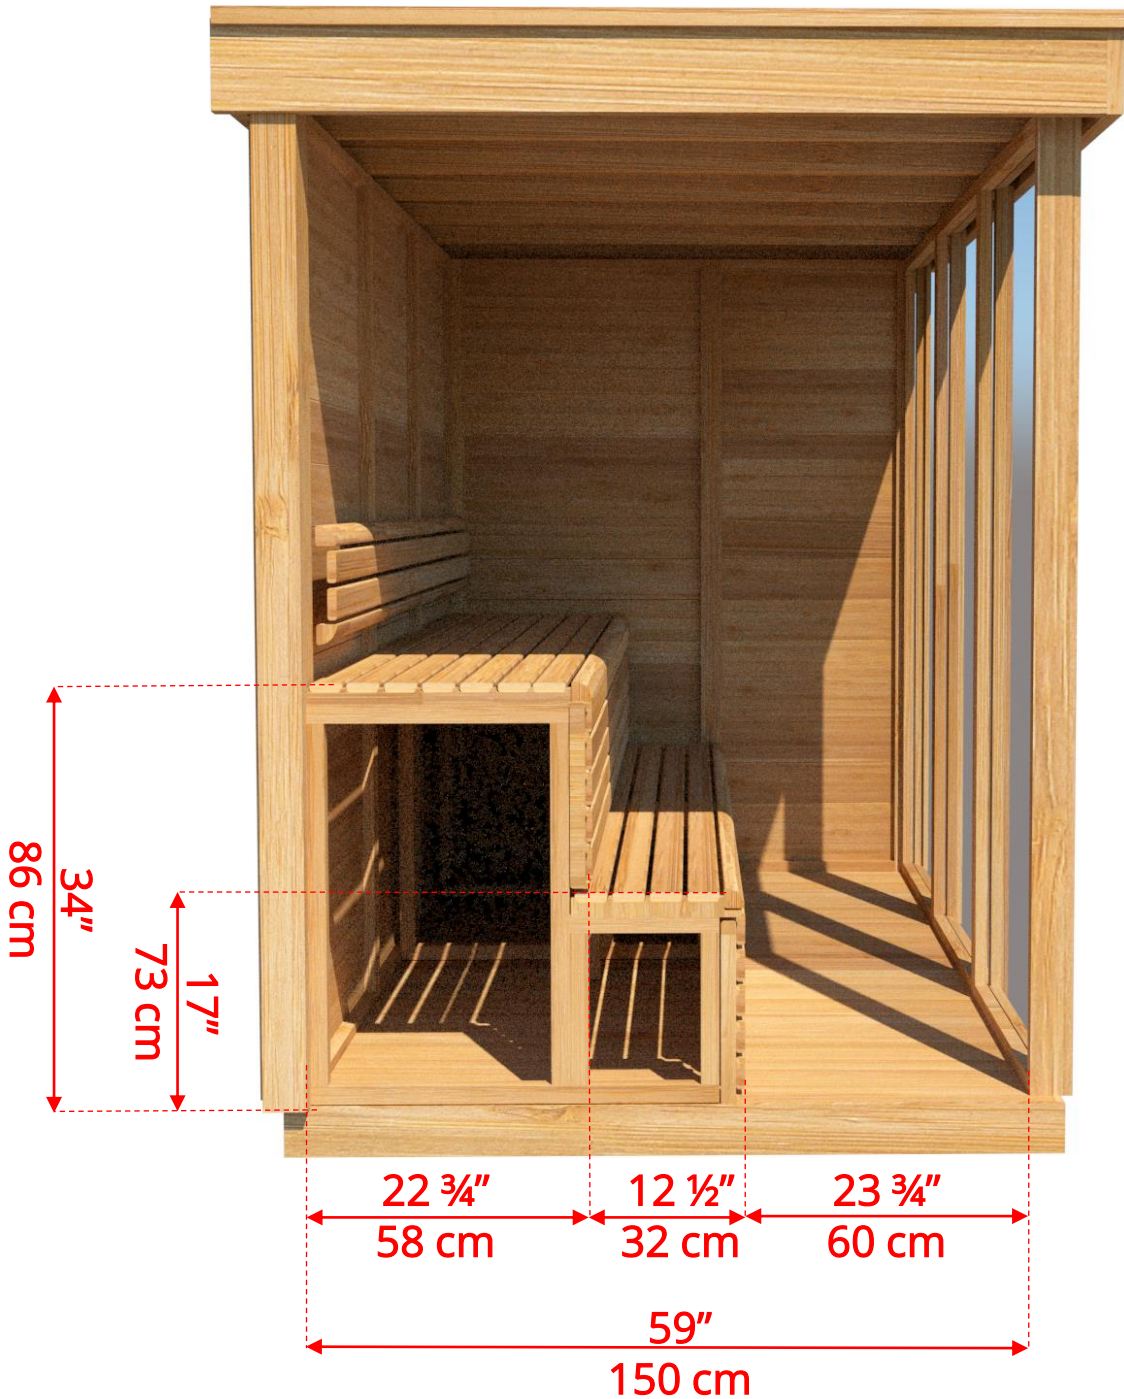

pure cübe

CU570/CU572 Outdoor Pure Cube Sauna

Manufactured by:

tel: 888-923-9813 | info@leisurecraft.com | web: www.leisurecraft.com