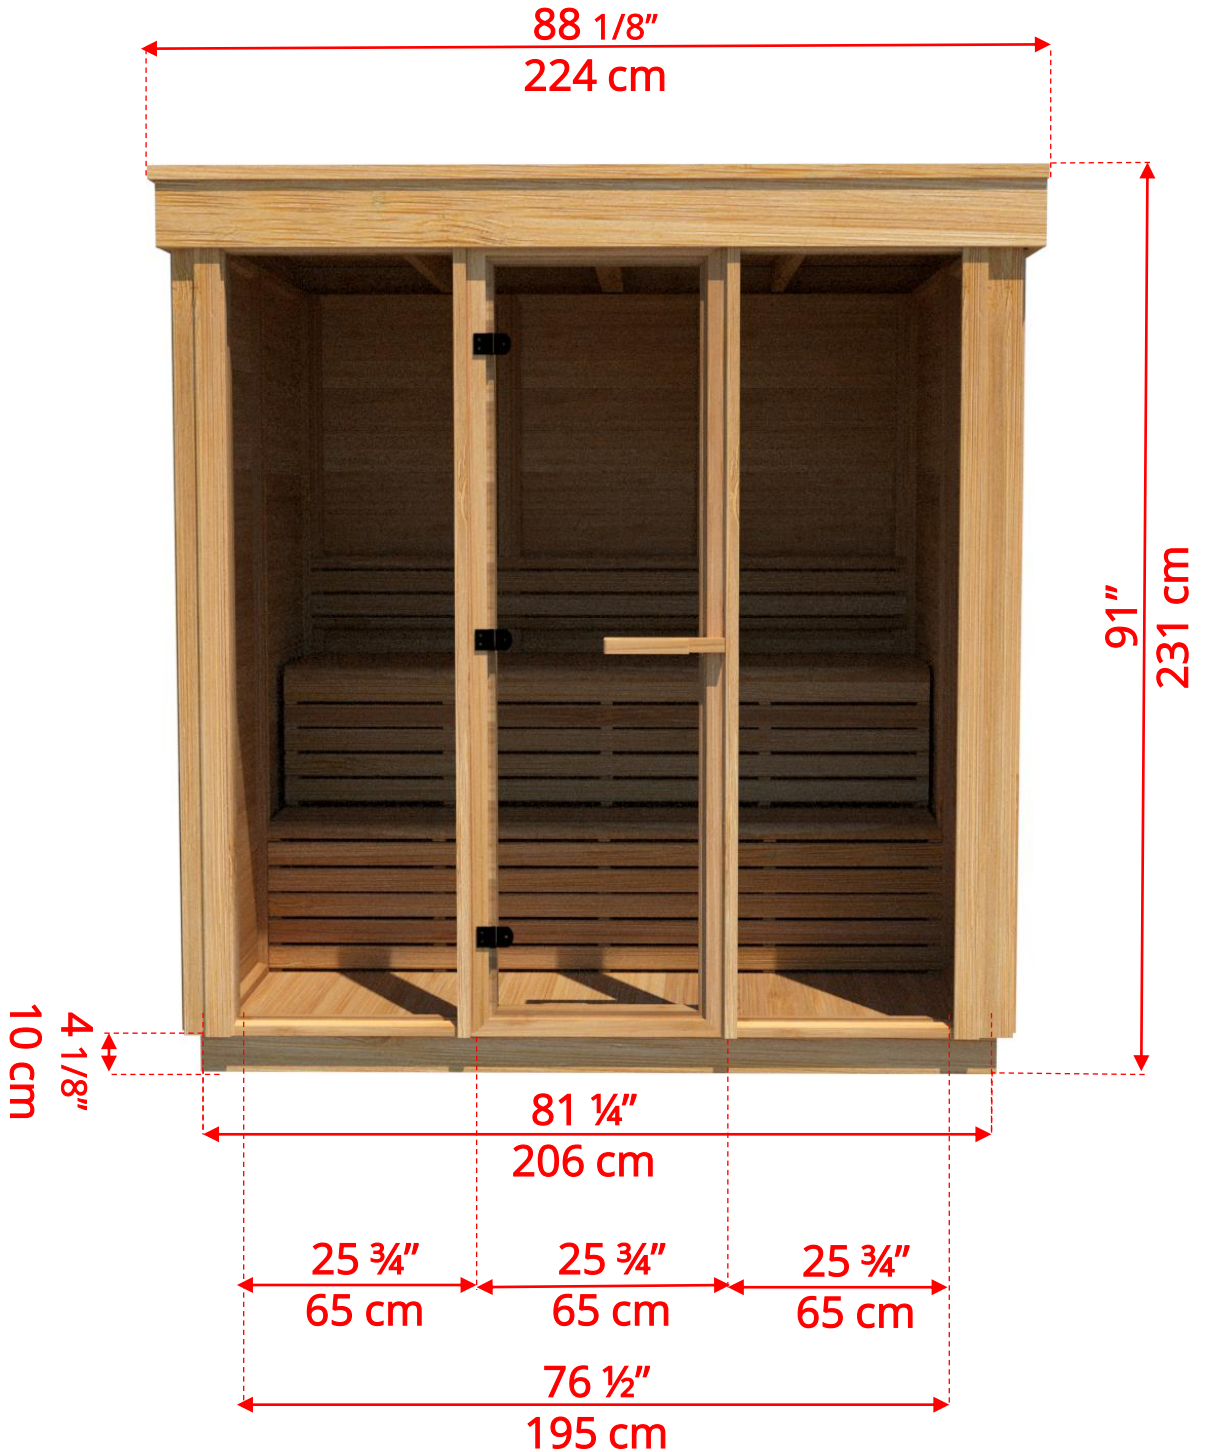

CU570/CU572 Outdoor Pure Cube Sauna

Manufactured by:

pure cübe

CU570/CU572

Outdoor Pure Cube Sauna

Manufactured by:

tel: 888-923-9813 | info@leisurecraft.com | web: www.leisurecraft.com

CU570/CU572 Outdoor Pure Cube Sauna