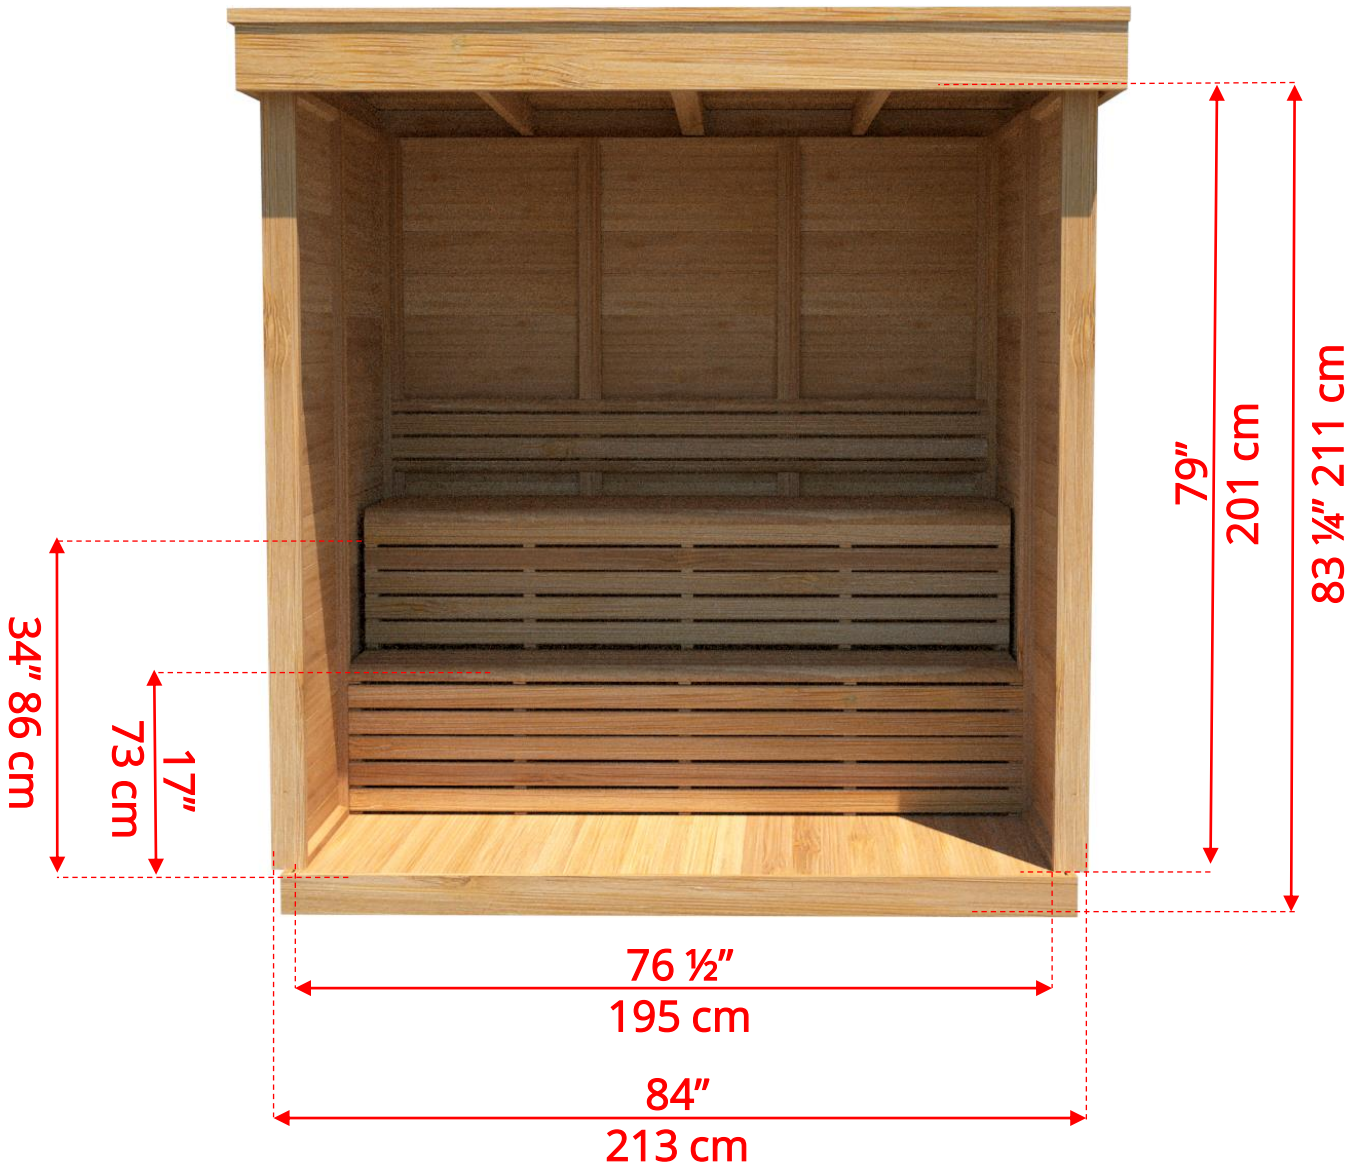

CU570/CU572 Outdoor Pure Cube Sauna

Manufactured by:

pure cübe

CU570/CU572

Outdoor Pure Cube Sauna

Manufactured by:

tel: 888-923-9813 | info@leisurecraft.com | web: www.leisurecraft.com

CU570/CU572 Outdoor Pure Cube Sauna