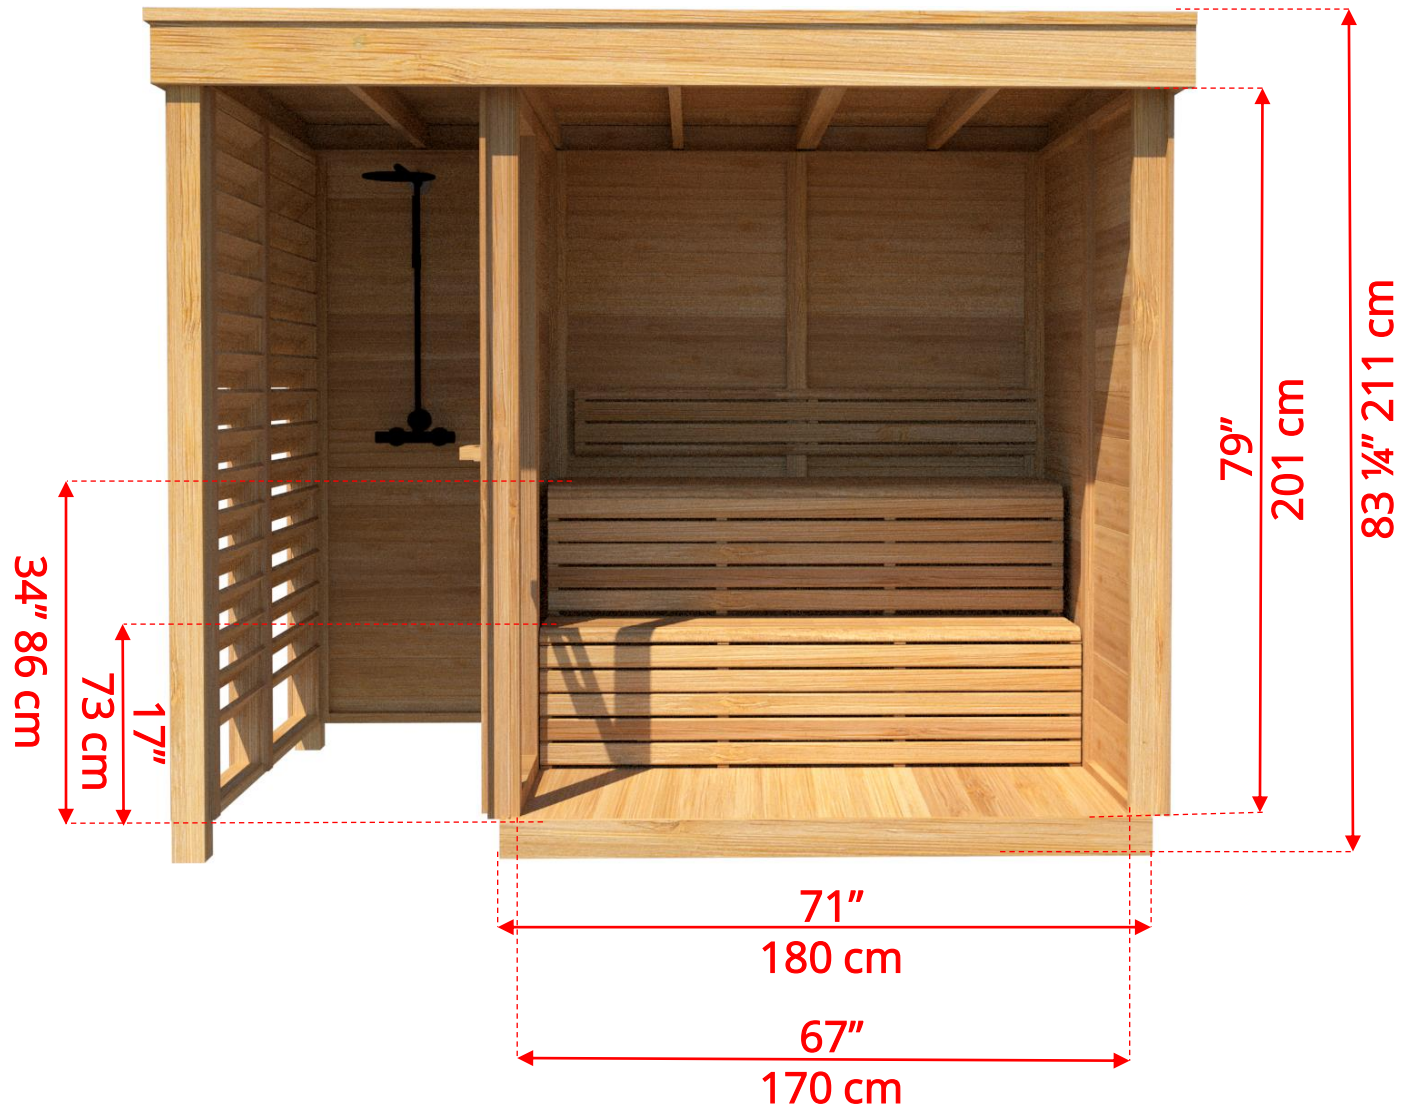

pure cübe

CU580D/CU582D Outdoor Pure Cube Sauna

Manufactured by:

tel: 888-923-9813 | info@leisurecraft.com | web: www.leisurecraft.com

pure cübe

CU580D/CU582D Outdoor Pure Cube Sauna

Manufactured by:

tel: 888-923-9813 | info@leisurecraft.com | web: www.leisurecraft.com