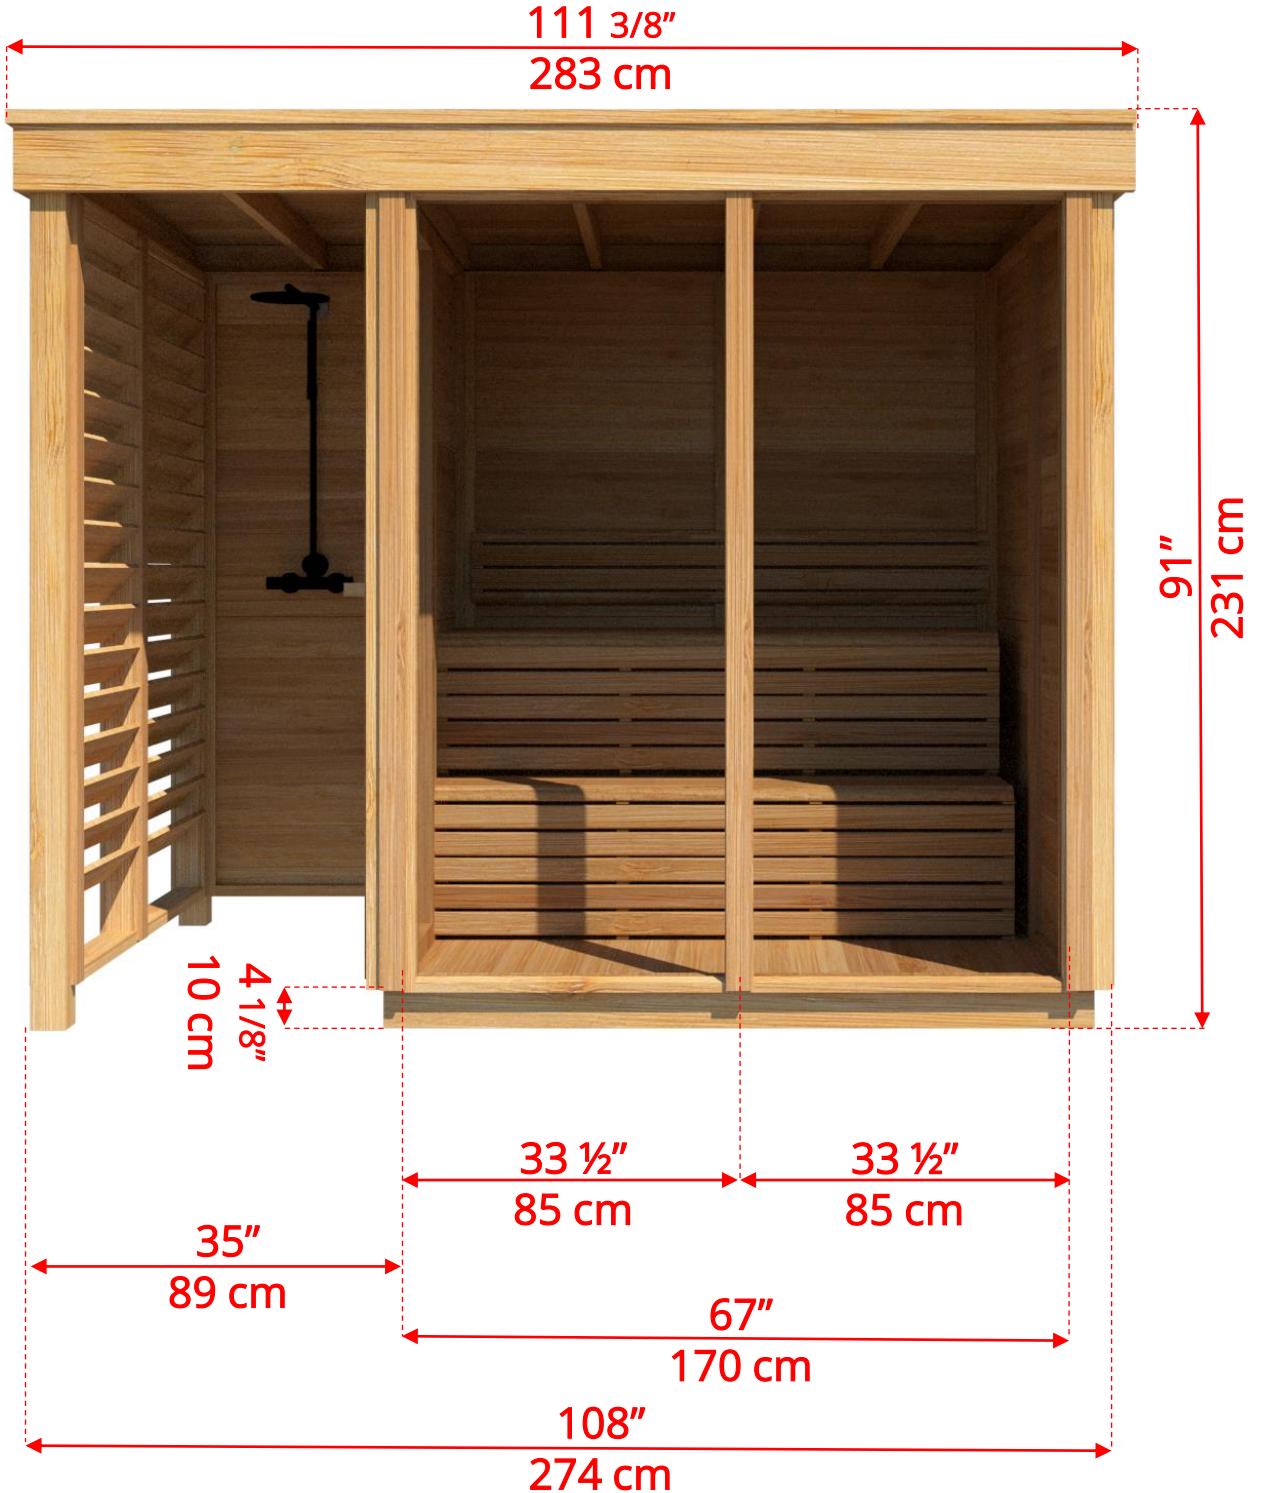

pure cübe

CU580D/CU582D Outdoor Pure Cube Sauna

Manufactured by:

tel: 888-923-9813 | info@leisurecraft.com | web: www.leisurecraft.com

pure cübe

CU580D/CU582D Outdoor Pure Cube Sauna

Manufactured by:

tel: 888-923-9813 | info@leisurecraft.com | web: www.leisurecraft.com