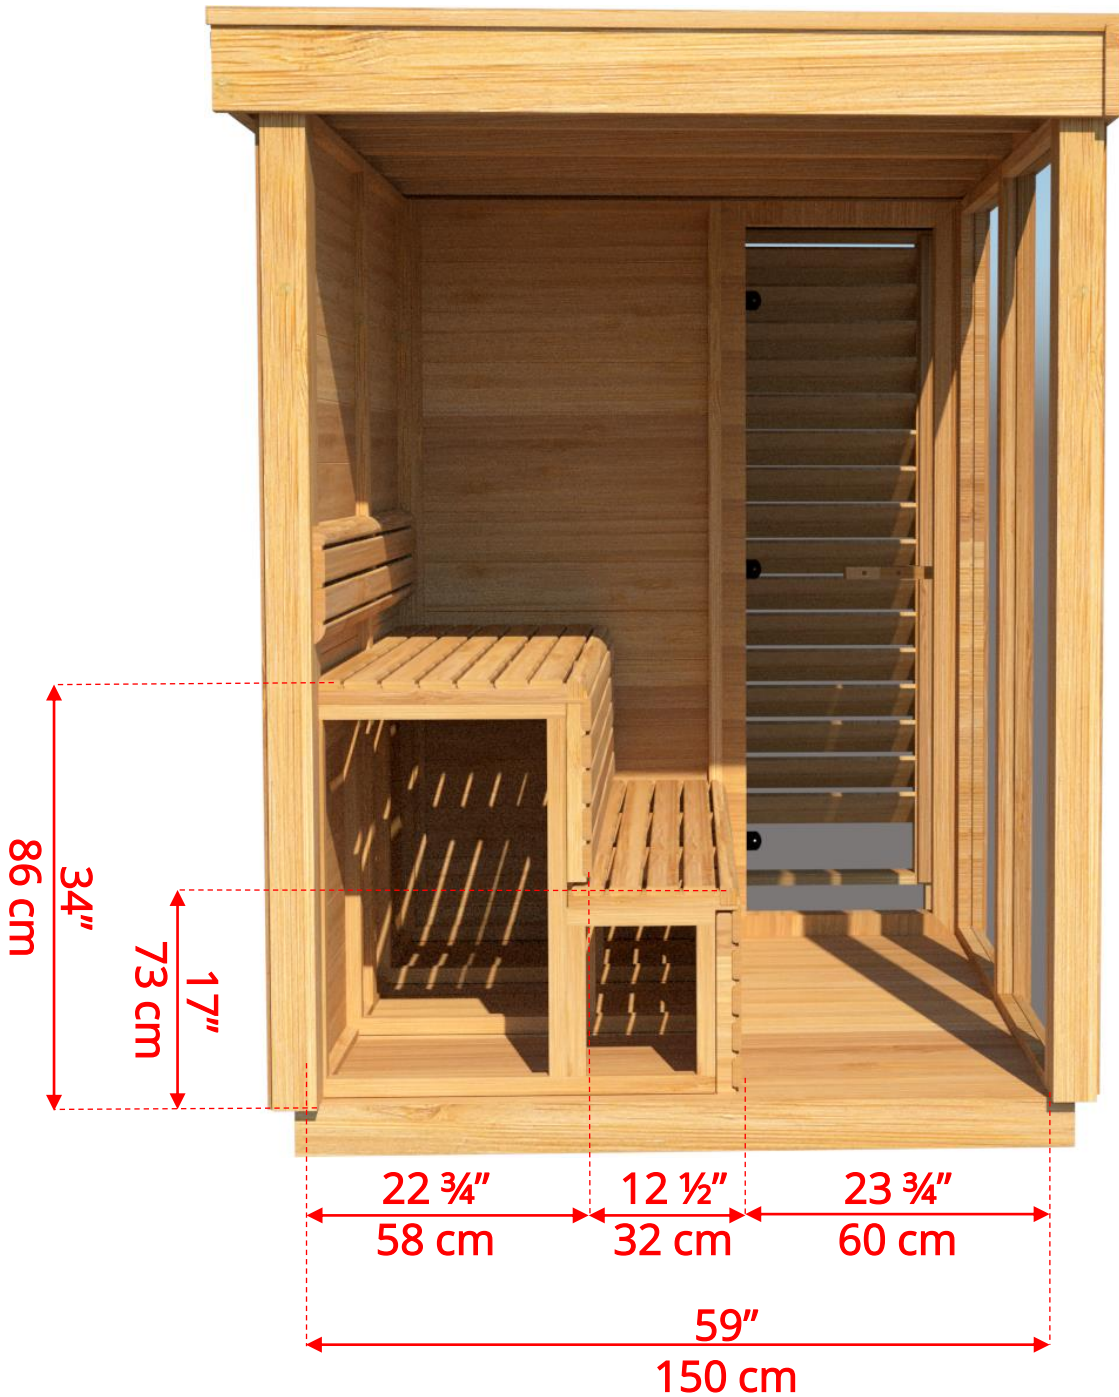

CU580D/CU582D Outdoor Pure Cube Sauna

Manufactured by:

pure cübe

CU580D/CU582D Outdoor Pure Cube Sauna

Manufactured by:

tel: 888-923-9813 | info@leisurecraft.com | web: www.leisurecraft.com