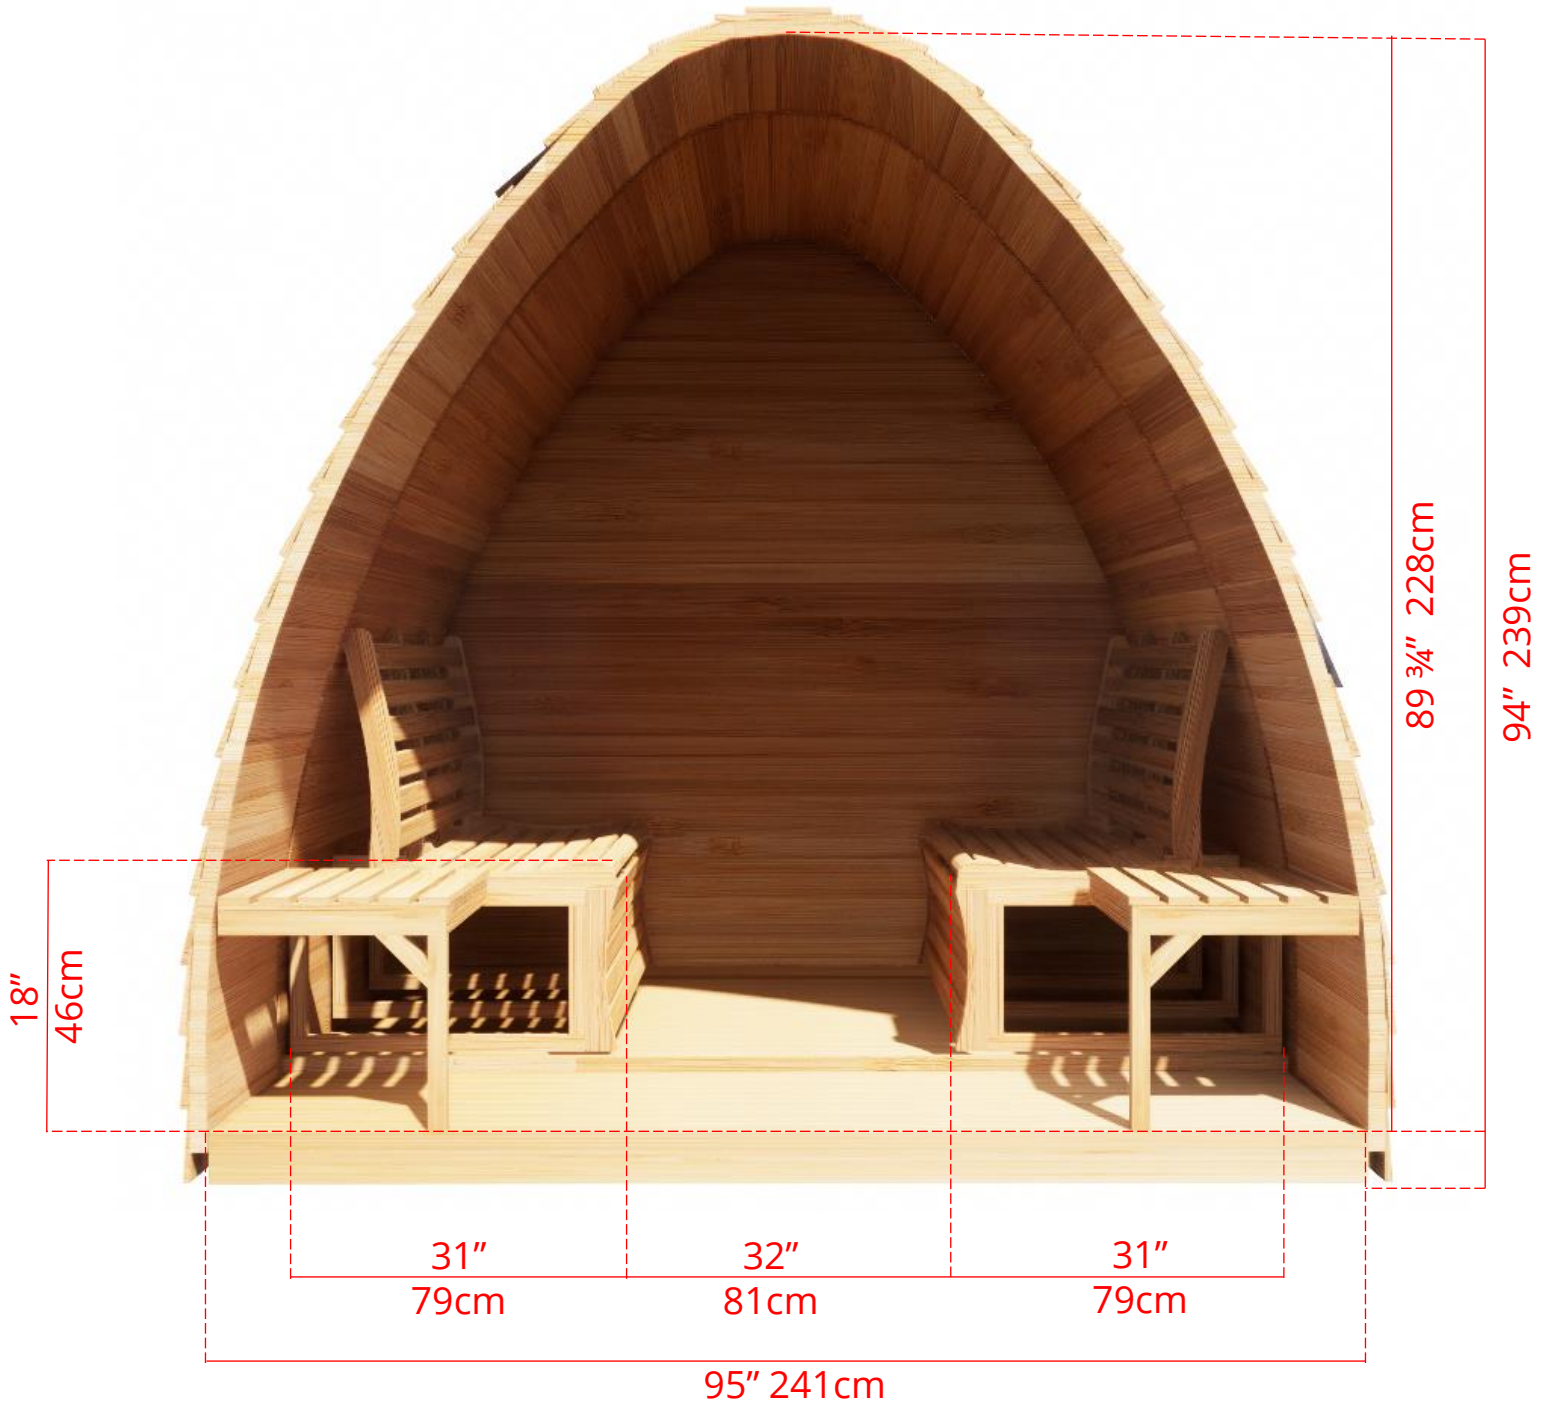

860P/862P

8' x 6' Western Red Cedar Pod Sauna With Porch

Signature Benches