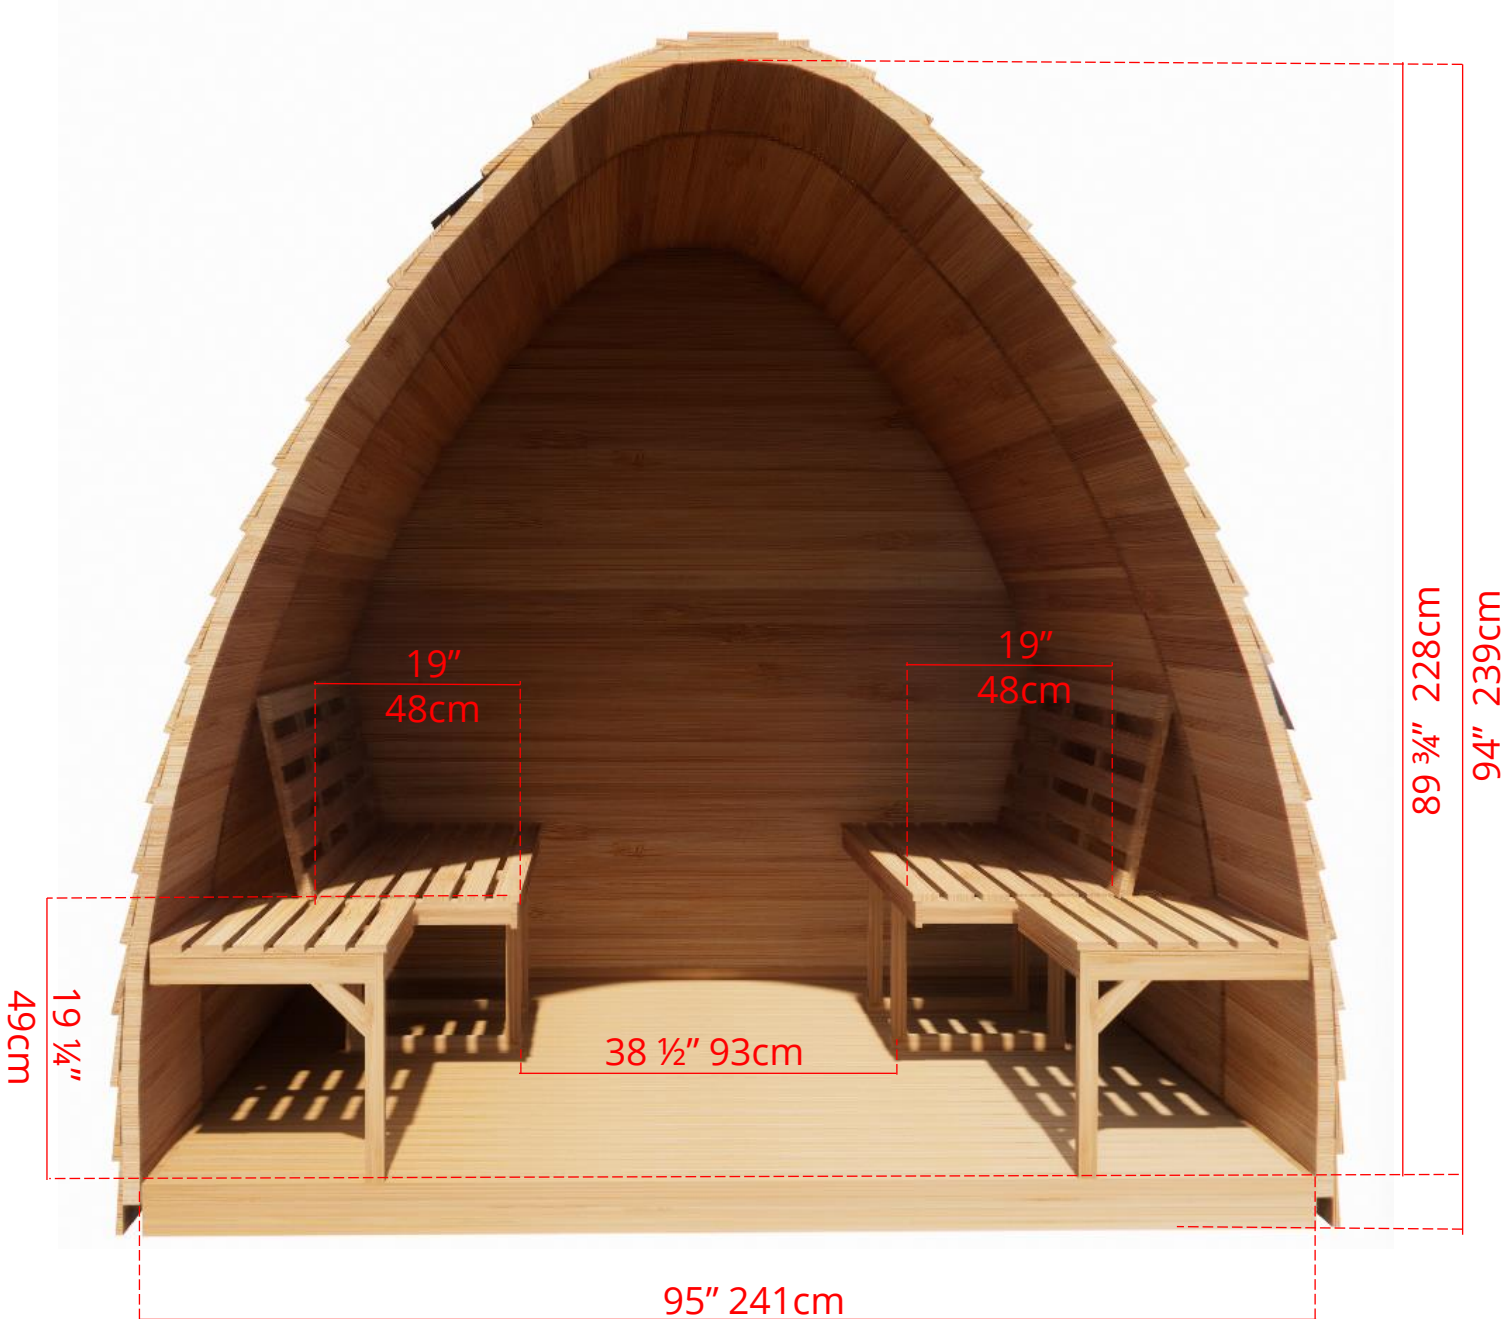

860P/862P

8' x 6' Western Red Cedar Pod Sauna With Porch

2 Tier Benches on Back Wall & Side Wall (Left or Right)

860P/862P

8' x 6' Western Red Cedar Pod Sauna With Porch

Side Wall Benches

Manufactured by:

tel: 888-923-9813 | info@leisurecraft.com | web: www.leisurecraft.com

860P/862P

8' x 6' Western Red Cedar Pod Sauna With Porch

Side Wall Benches

Manufactured by:

tel: 888-923-9813 | info@leisurecraft.com | web: www.leisurecraft.com

860P/862P

8' x 6' Western Red Cedar Pod Sauna With Porch

Pod Shaped Window in Back Wall

59 ½" (151cm) x 42" (107cm)

Available with L Bench or Side wall bench layout

* Only available with Electric Heater

860P/862P

8' x 6' Western Red Cedar Pod Sauna With Porch

Rectangle Window in Back Wall

12" (30cm) x 26 ¼" (67cm)