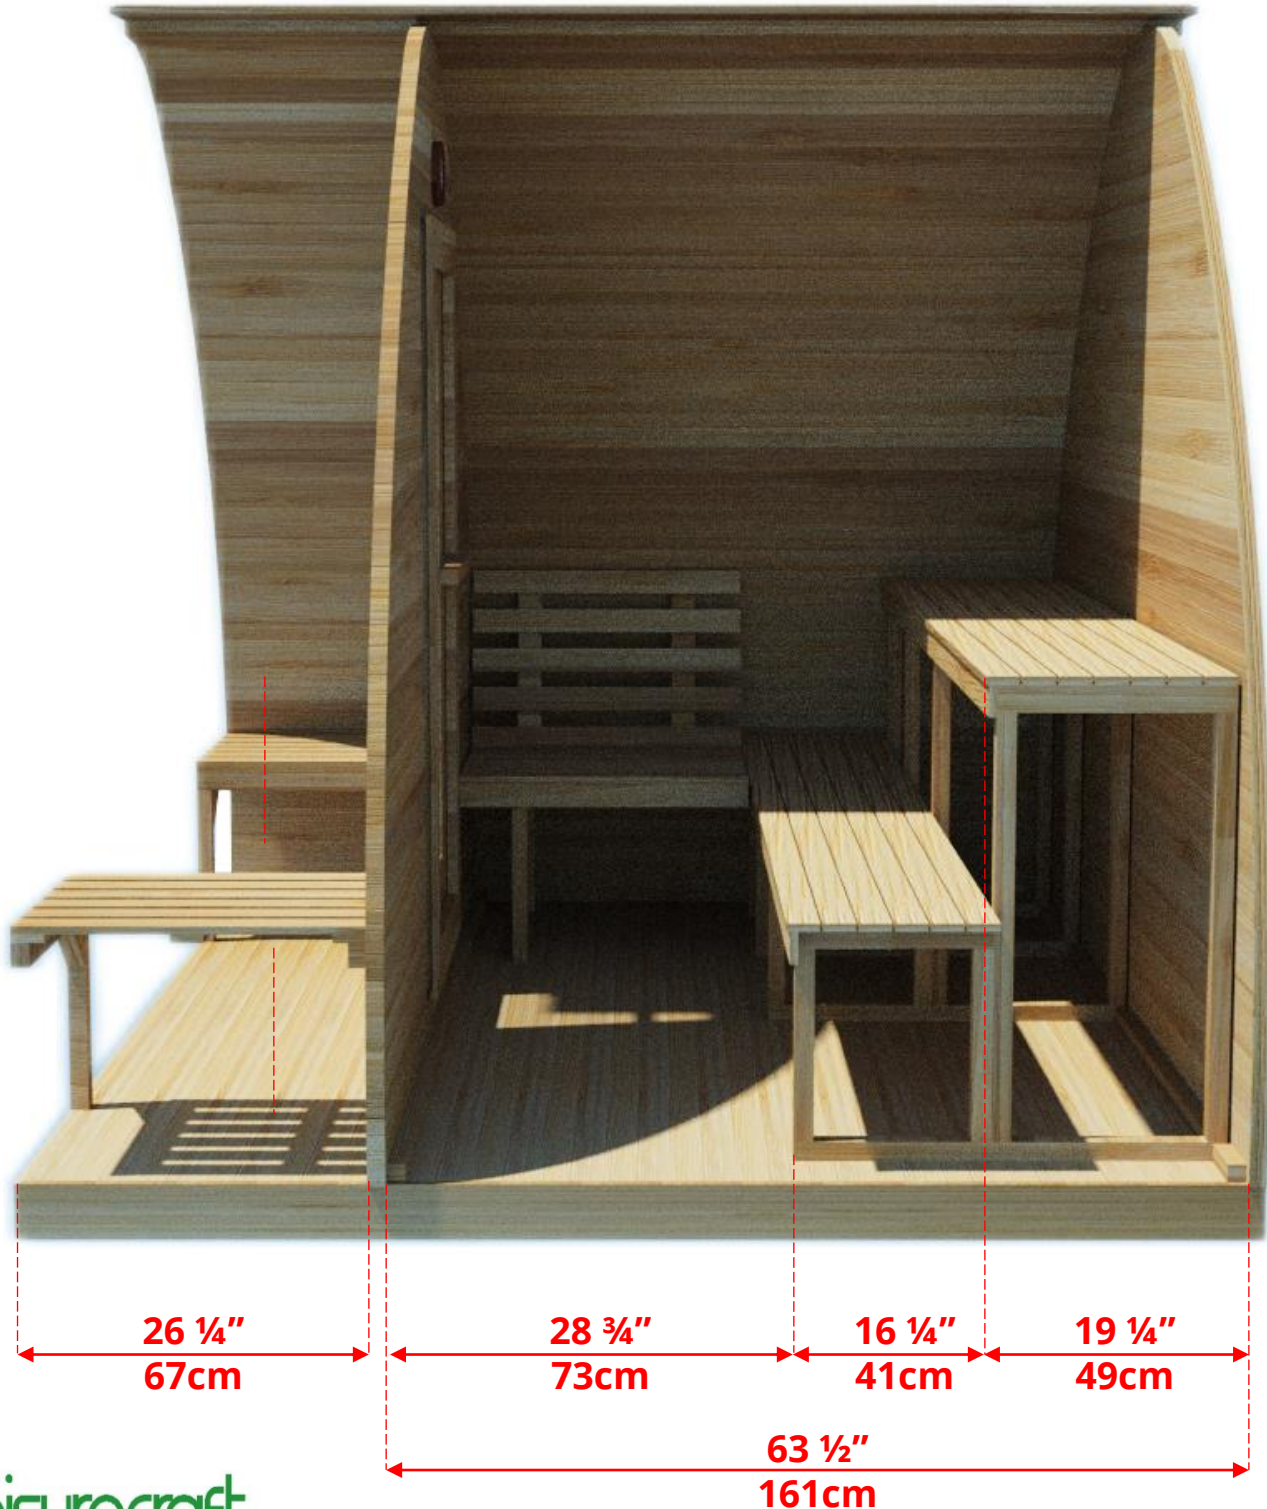

tel: 888-923-9813 | info@leisurecraft.com | web: www.leisurecraft.com

860P/862P

8' x 6' Western Red Cedar Pod Sauna With Porch

2 Tier Benches on Back Wall & Side Wall (Left or Right)

Manufactured by:

tel: 888-923-9813 | info@leisurecraft.com | web: www.leisurecraft.com

860P/862P

8' x 6' Western Red Cedar Pod Sauna With Porch

2 Tier Benches on Back Wall & Side Wall (Left or Right)

860P/862P

8' x 6' Western Red Cedar Pod Sauna With Porch

Side Wall Benches

Manufactured by:

tel: 888-923-9813 | info@leisurecraft.com | web: www.leisurecraft.com

Pod Shaped Window in Back Wall

59 ½" (151cm) x 42" (107cm)

Available with L Bench or Side wall bench layout

* Only available with Electric Heater

860P/862P

8' x 6' Western Red Cedar Pod Sauna With Porch

Rectangle Window in Back Wall

12" (30cm) x 26 ¼" (67cm)