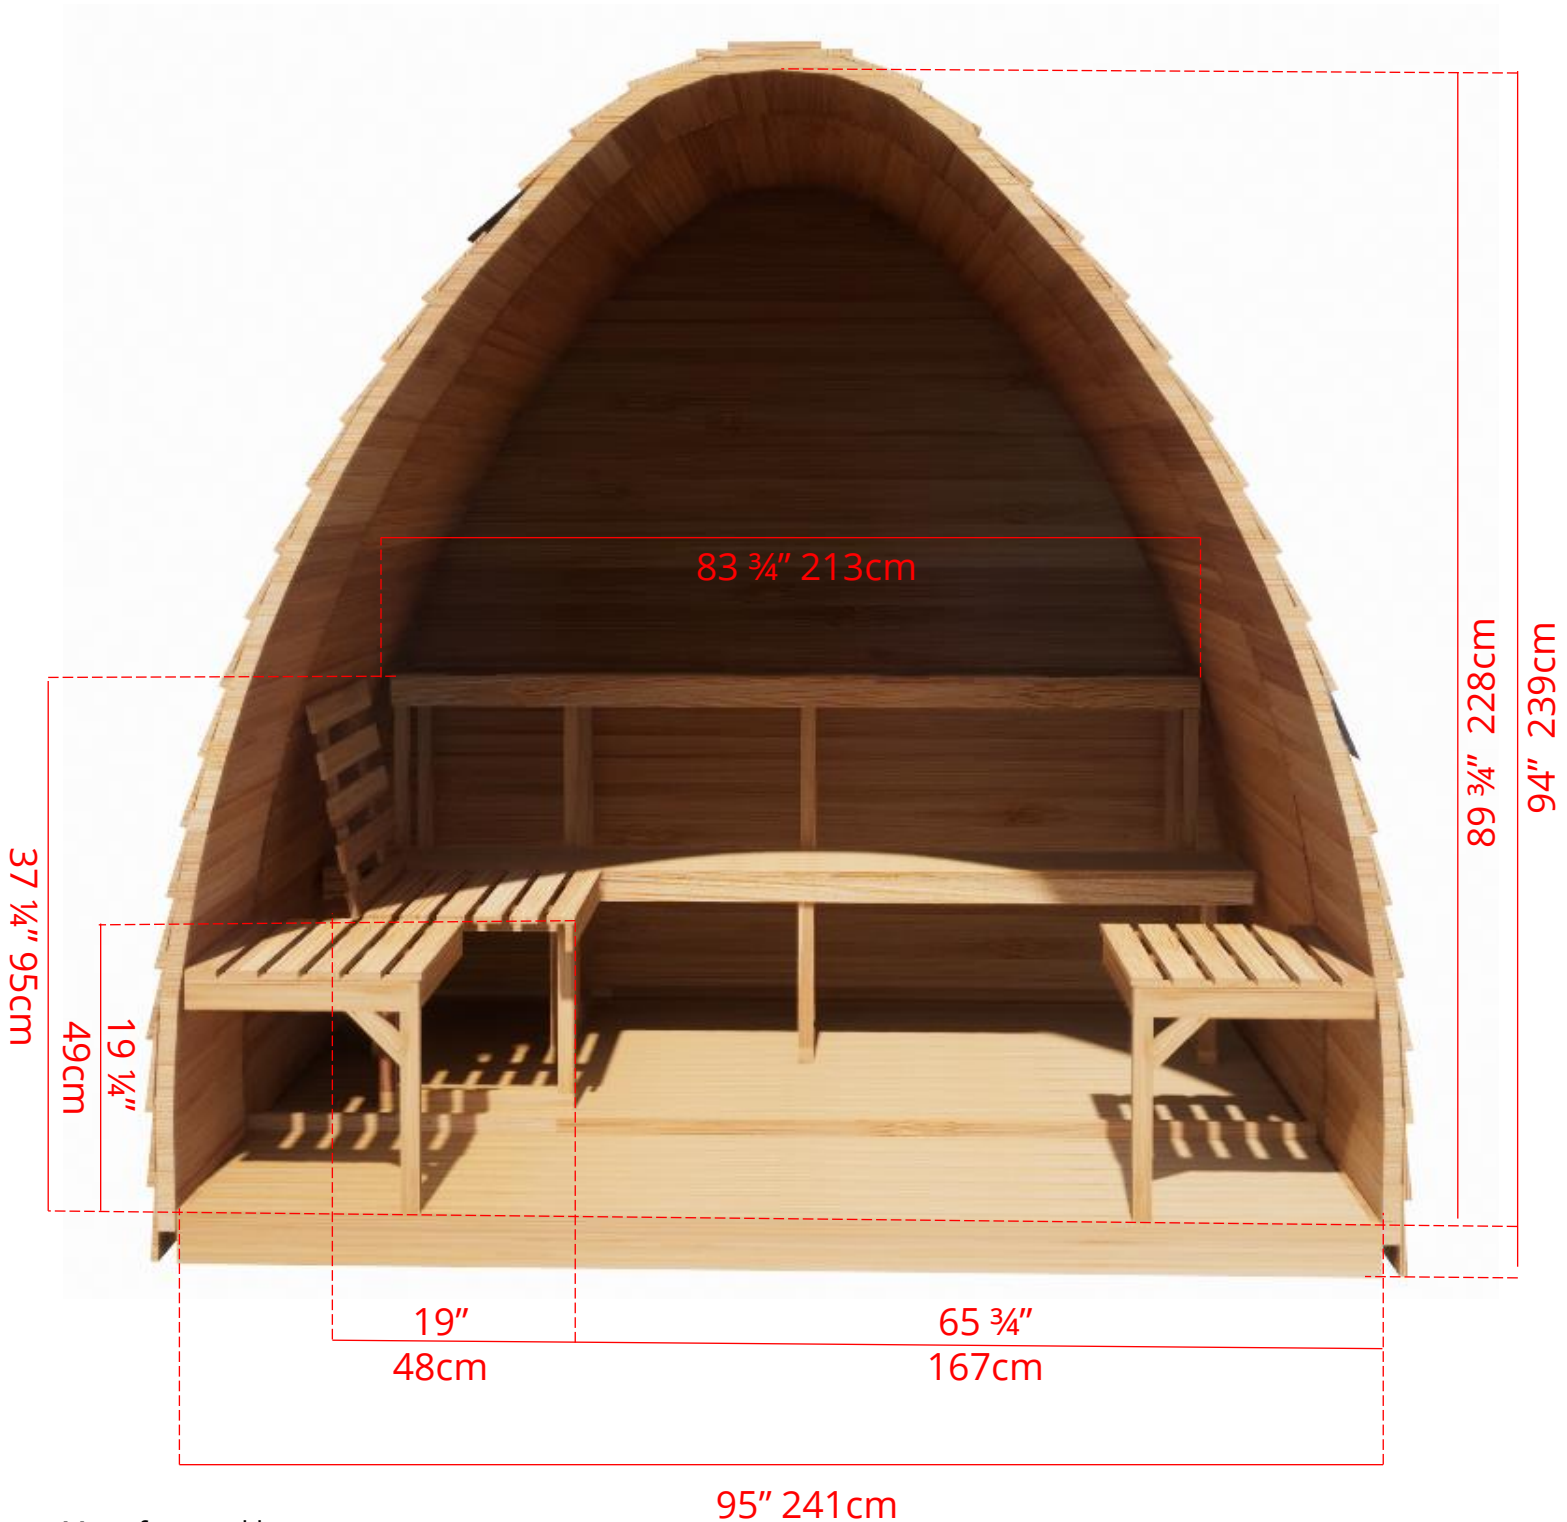

860P/862P

8' x 6' Western Red Cedar Pod Sauna With Porch

Manufactured by:

tel: 888-923-9813 | info@leisurecraft.com | web: www.leisurecraft.com

860P/862P

8' x 6' Western Red Cedar Pod Sauna With Porch

Manufactured by:

tel: 888-923-9813 | info@leisurecraft.com | web: www.leisurecraft.com

860P/862P

8' x 6' Western Red Cedar Pod Sauna With Porch

2 Tier Benches on Back Wall & Side Wall (Left or Right)

Manufactured by:

tel: 888-923-9813 | info@leisurecraft.com | web: www.leisurecraft.com

860P/862P

8' x 6' Western Red Cedar Pod Sauna With Porch

2 Tier Benches on Back Wall & Side Wall (Left or Right)

860P/862P

8' x 6' Western Red Cedar Pod Sauna With Porch

Side Wall Benches

Manufactured by:

tel: 888-923-9813 | info@leisurecraft.com | web: www.leisurecraft.com

12" (30cm) x 26 ¼" (67cm)