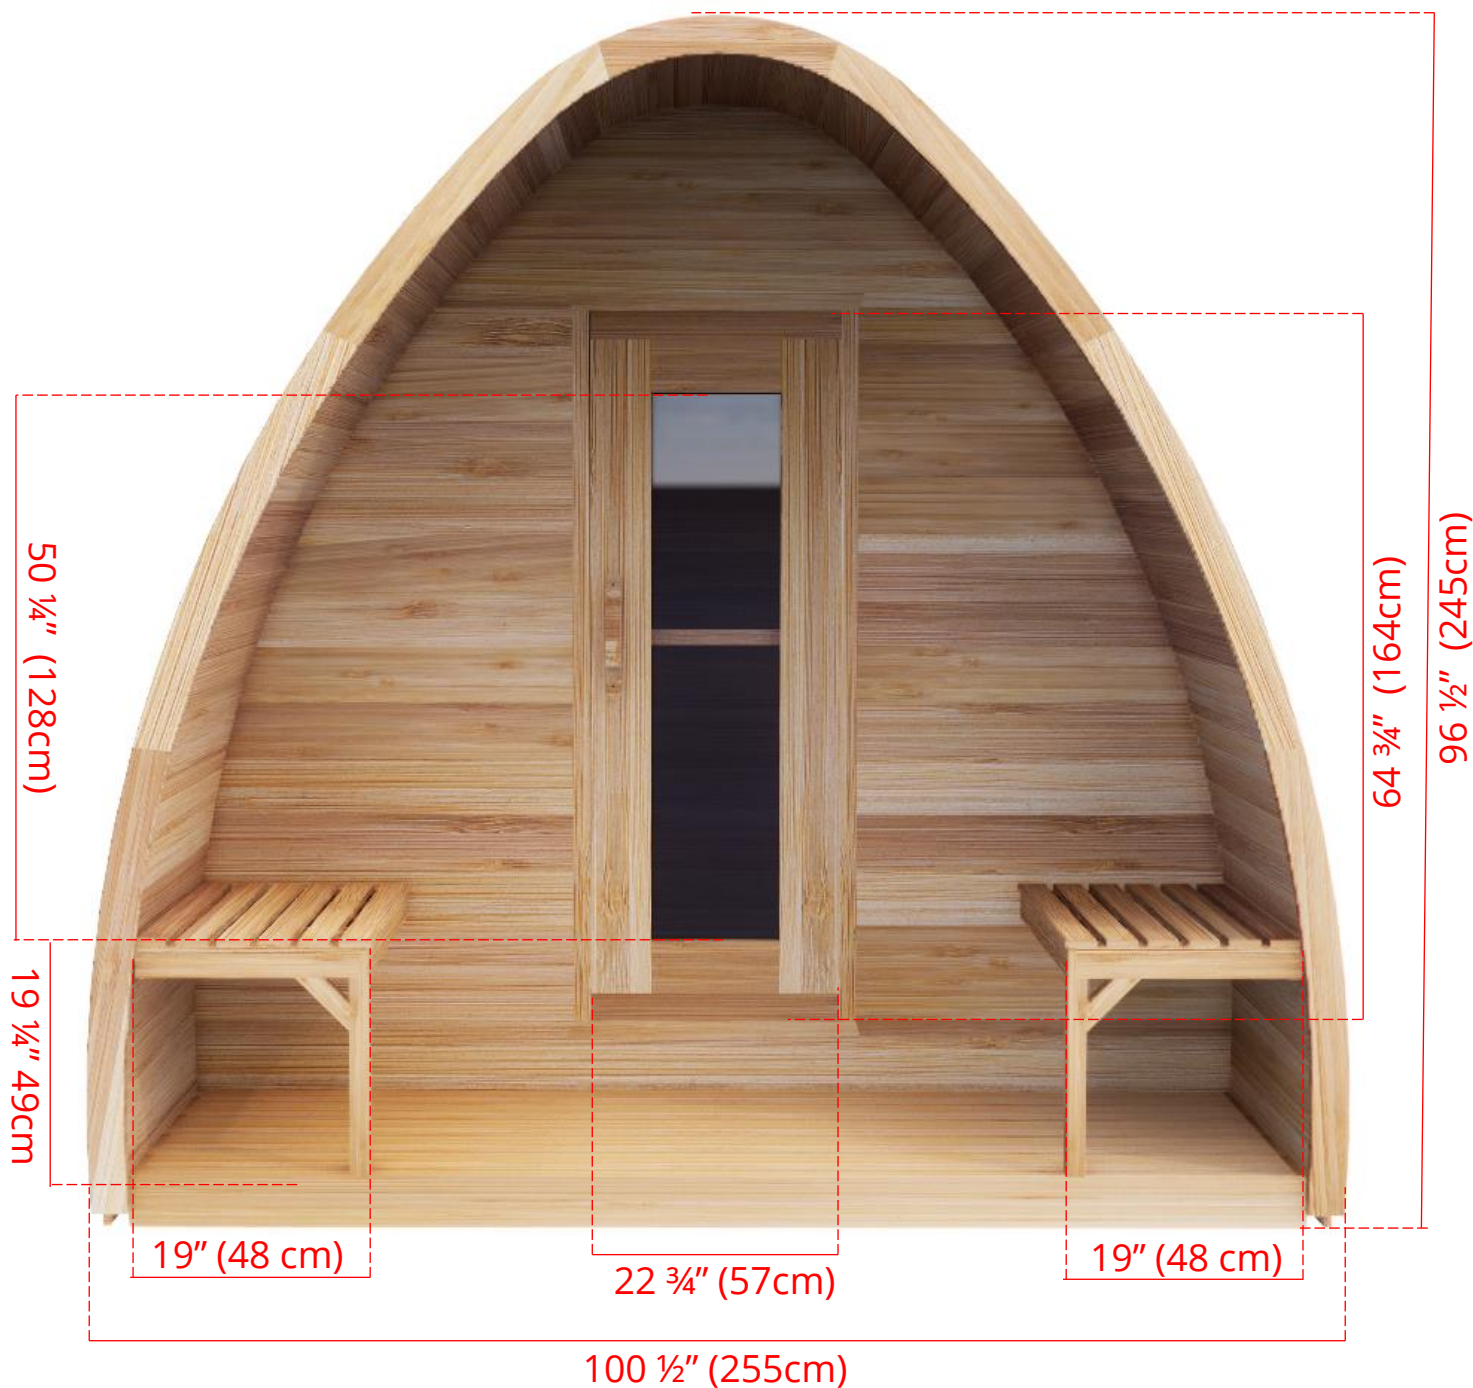

860P/862P

8' x 6' Western Red Cedar Pod Sauna With Porch

Manufactured by:

tel: 888-923-9813 | info@leisurecraft.com | web: www.leisurecraft.com

860P/862P

8' x 6' Western Red Cedar Pod Sauna With Porch

Manufactured by:

tel: 888-923-9813 | info@leisurecraft.com | web: www.leisurecraft.com

860P/862P

8' x 6' Western Red Cedar Pod Sauna With Porch

2 Tier Benches on Back Wall & Side Wall (Left or Right)

Manufactured by:

tel: 888-923-9813 | info@leisurecraft.com | web: www.leisurecraft.com

Pod Shaped Window in Back Wall

59 ½" (151cm) x 42" (107cm)

Available with L Bench or Side wall bench layout

* Only available with Electric Heater

860P/862P

8' x 6' Western Red Cedar Pod Sauna With Porch

Rectangle Window in Back Wall

12" (30cm) x 26 ¼" (67cm)