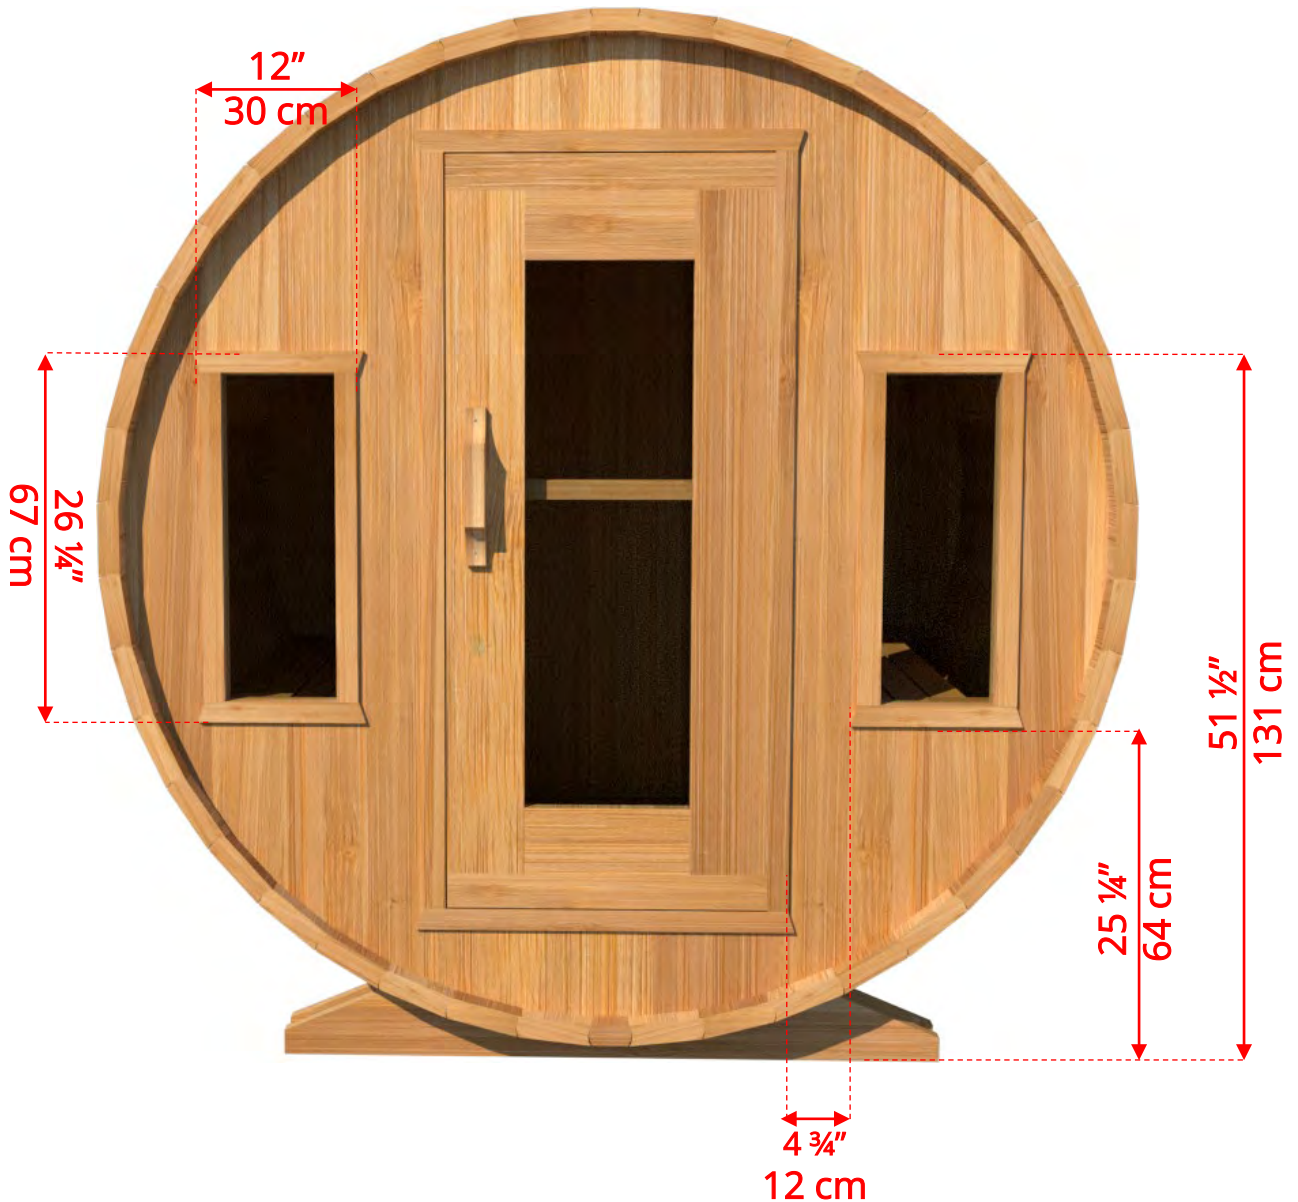

680/682 6'x8' (244cm) Barrel Sauna

680/682 6'x8' (244cm) Barrel Sauna

- *Standard bench layout shown with optional sauna floor*
 - *(product # 402003)*

680/682

6'x8' (244cm) Barrel Sauna

680/682 6'x8' (244cm) Barrel Sauna

68SSU
Signature Sauna Benches – 6'x8' Barrel

680/682 6'x8' (244cm) Barrel Sauna

W2
2 Windows in Front Wall

**Product W2 - 2 windows available on changeroom or back wall at same measurements as front wall*

680/682 6'x8' (244cm) Barrel Sauna

W1
Rectangle Window in Back Wall

680/682 6'x8' (244cm) Barrel Sauna

SB210
Harvia M3 Wood Burning Heater

Please note – Drawing shows sauna room measurements only.