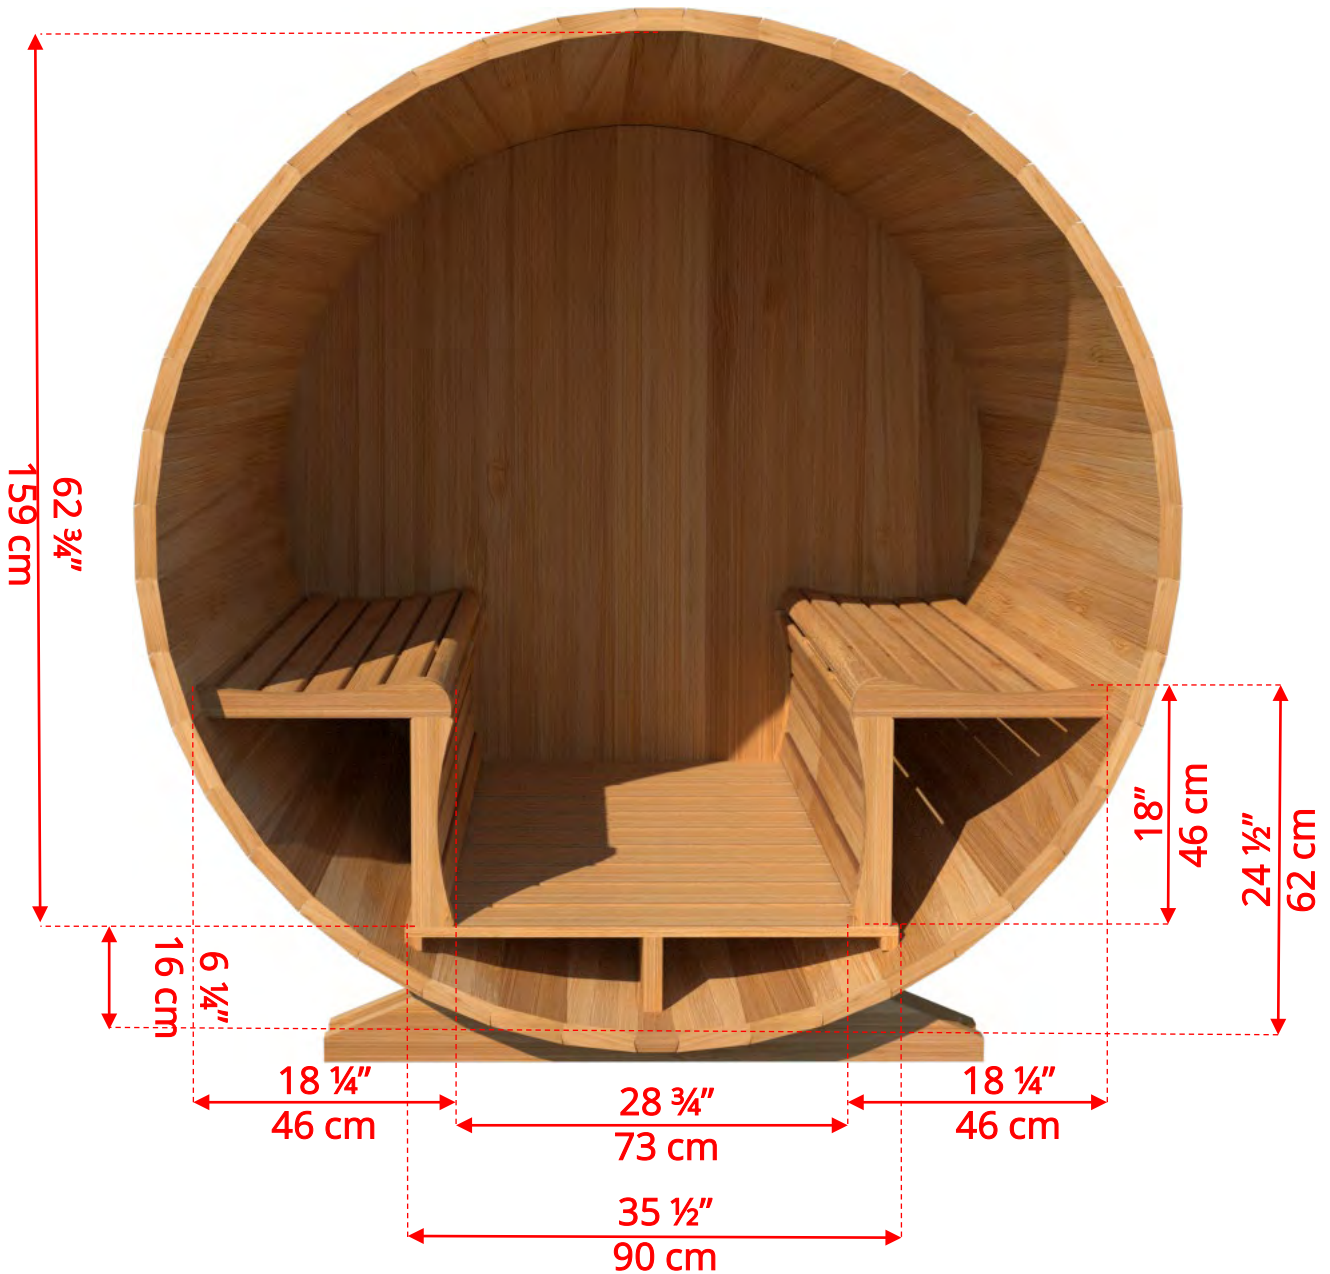

680/682 6'x8' (244cm) Barrel Sauna

680/682 6'x8' (244cm) Barrel Sauna

- *Standard bench layout shown with optional sauna floor*
 - *(product # 402003)*

680/682

6'x8' (244cm) Barrel Sauna

680/682 6'x8' (244cm) Barrel Sauna

68SSU
Signature Sauna Benches – 6'x8' Barrel

680/682 6'x8' (244cm) Barrel Sauna

W2
2 Windows in Front Wall

**Product W2 - 2 windows available on changeroom or back wall at same measurements as front wall*

680/682 6'x8' (244cm) Barrel Sauna

W1
Rectangle Window in Back Wall

680/682 6'x8' (244cm) Barrel Sauna

SB210
Harvia M3 Wood Burning Heater

Please note – Drawing shows sauna room measurements only.