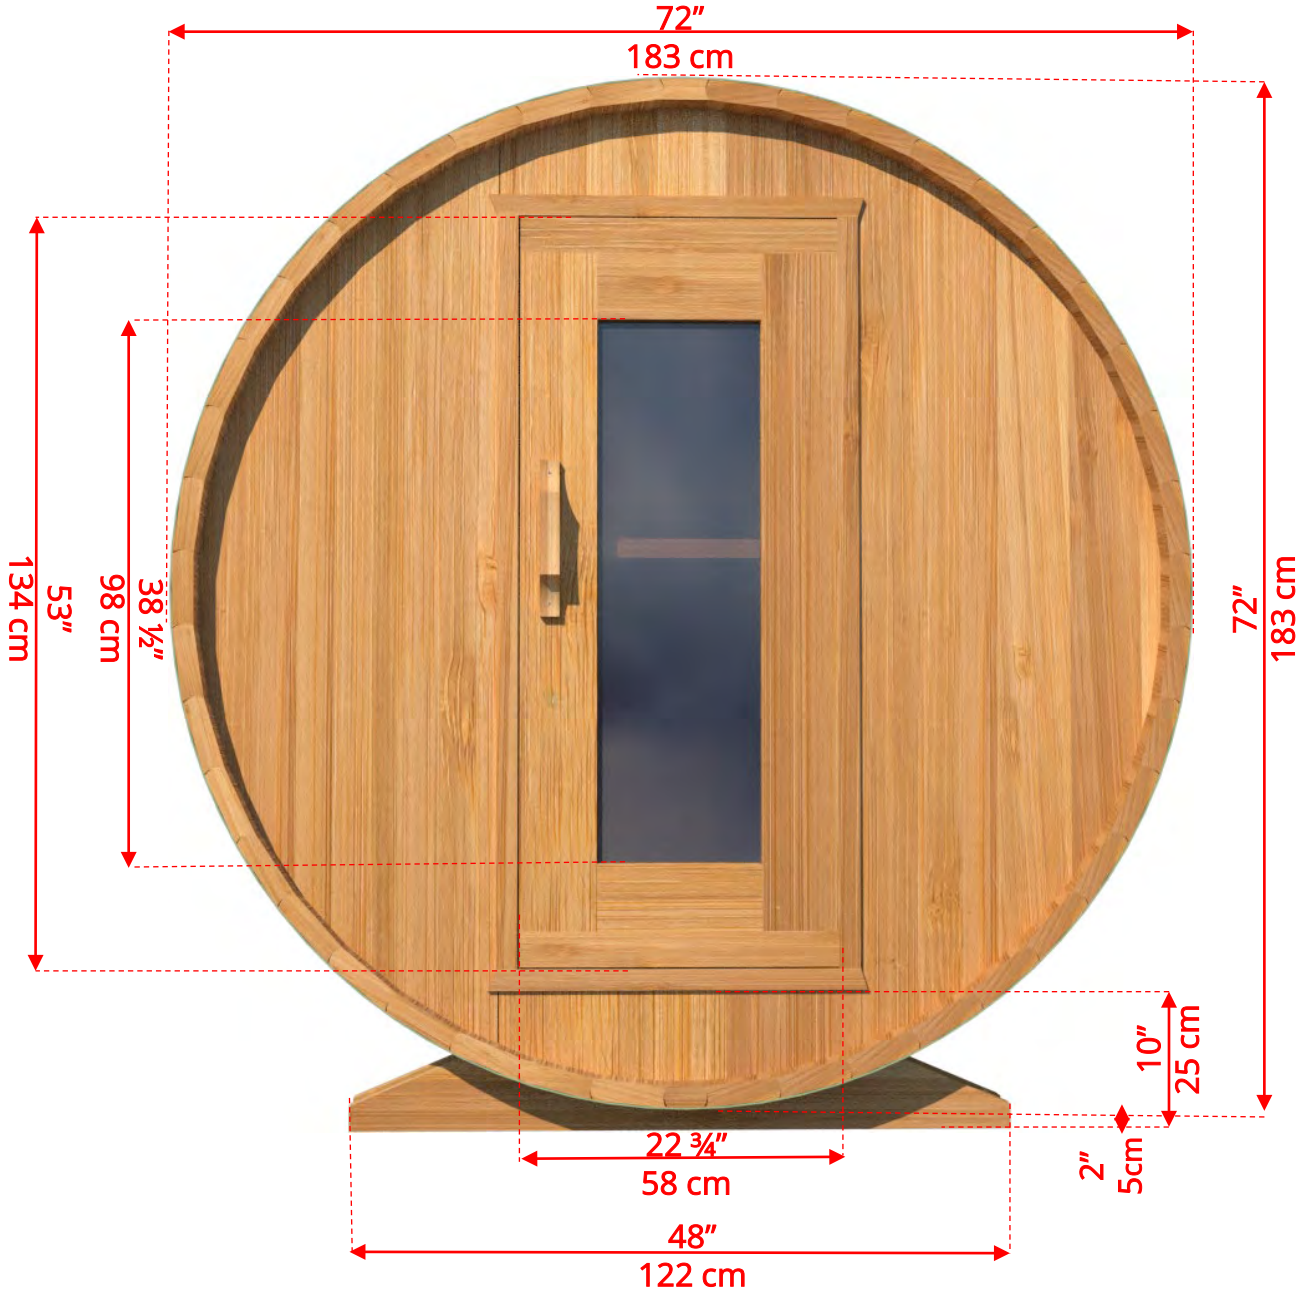

680/682 6'x8' (244cm) Barrel Sauna

680/682 6'x8' (244cm) Barrel Sauna

- *Standard bench layout shown with optional sauna floor*
 - *(product # 402003)*

680/682

6'x8' (244cm) Barrel Sauna

680/682 6'x8' (244cm) Barrel Sauna

68SSU
Signature Sauna Benches – 6'x8' Barrel

680/682 6'x8' (244cm) Barrel Sauna

W2
2 Windows in Front Wall

**Product W2 - 2 windows available on changeroom or back wall at same measurements as front wall*

680/682 6'x8' (244cm) Barrel Sauna

W1
Rectangle Window in Back Wall

680/682 6'x8' (244cm) Barrel Sauna

SB210
Harvia M3 Wood Burning Heater

Please note – Drawing shows sauna room measurements only.