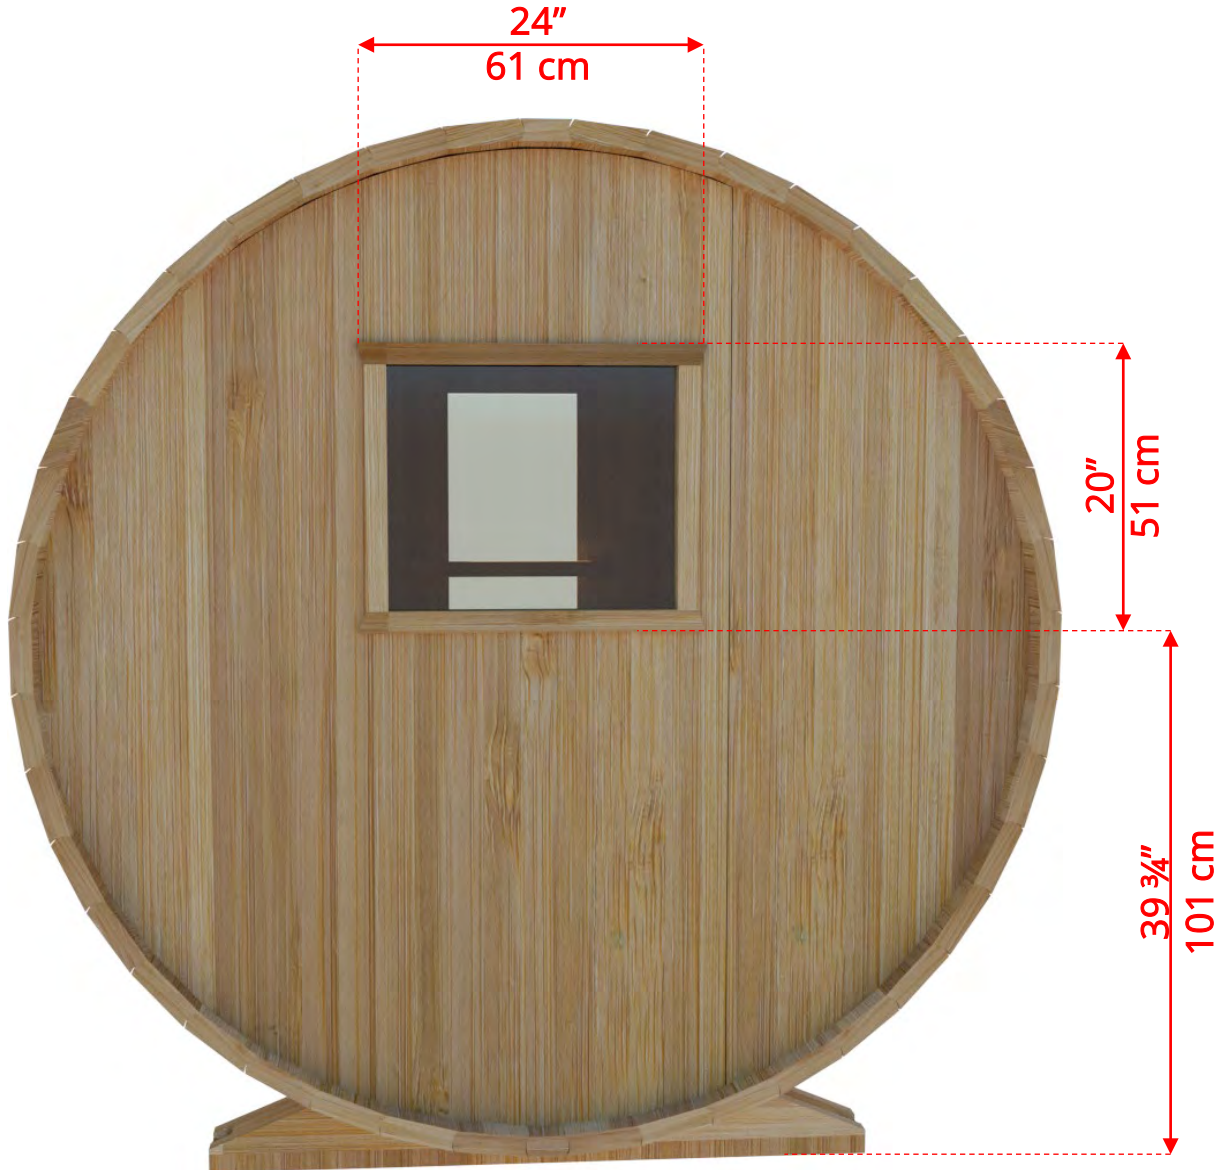

680/682 6'x8' (244cm) Barrel Sauna

680/682 6'x8' (244cm) Barrel Sauna

- *Standard bench layout shown with optional sauna floor*
 - *(product # 402003)*

680/682

6'x8' (244cm) Barrel Sauna

680/682 6'x8' (244cm) Barrel Sauna

68SSU
Signature Sauna Benches – 6'x8' Barrel

680/682 6'x8' (244cm) Barrel Sauna

W2
2 Windows in Front Wall

**Product W2 - 2 windows available on changeroom or back wall at same measurements as front wall*

680/682 6'x8' (244cm) Barrel Sauna

W1
Rectangle Window in Back Wall

680/682 6'x8' (244cm) Barrel Sauna

SB210
Harvia M3 Wood Burning Heater

Please note – Drawing shows sauna room measurements only.