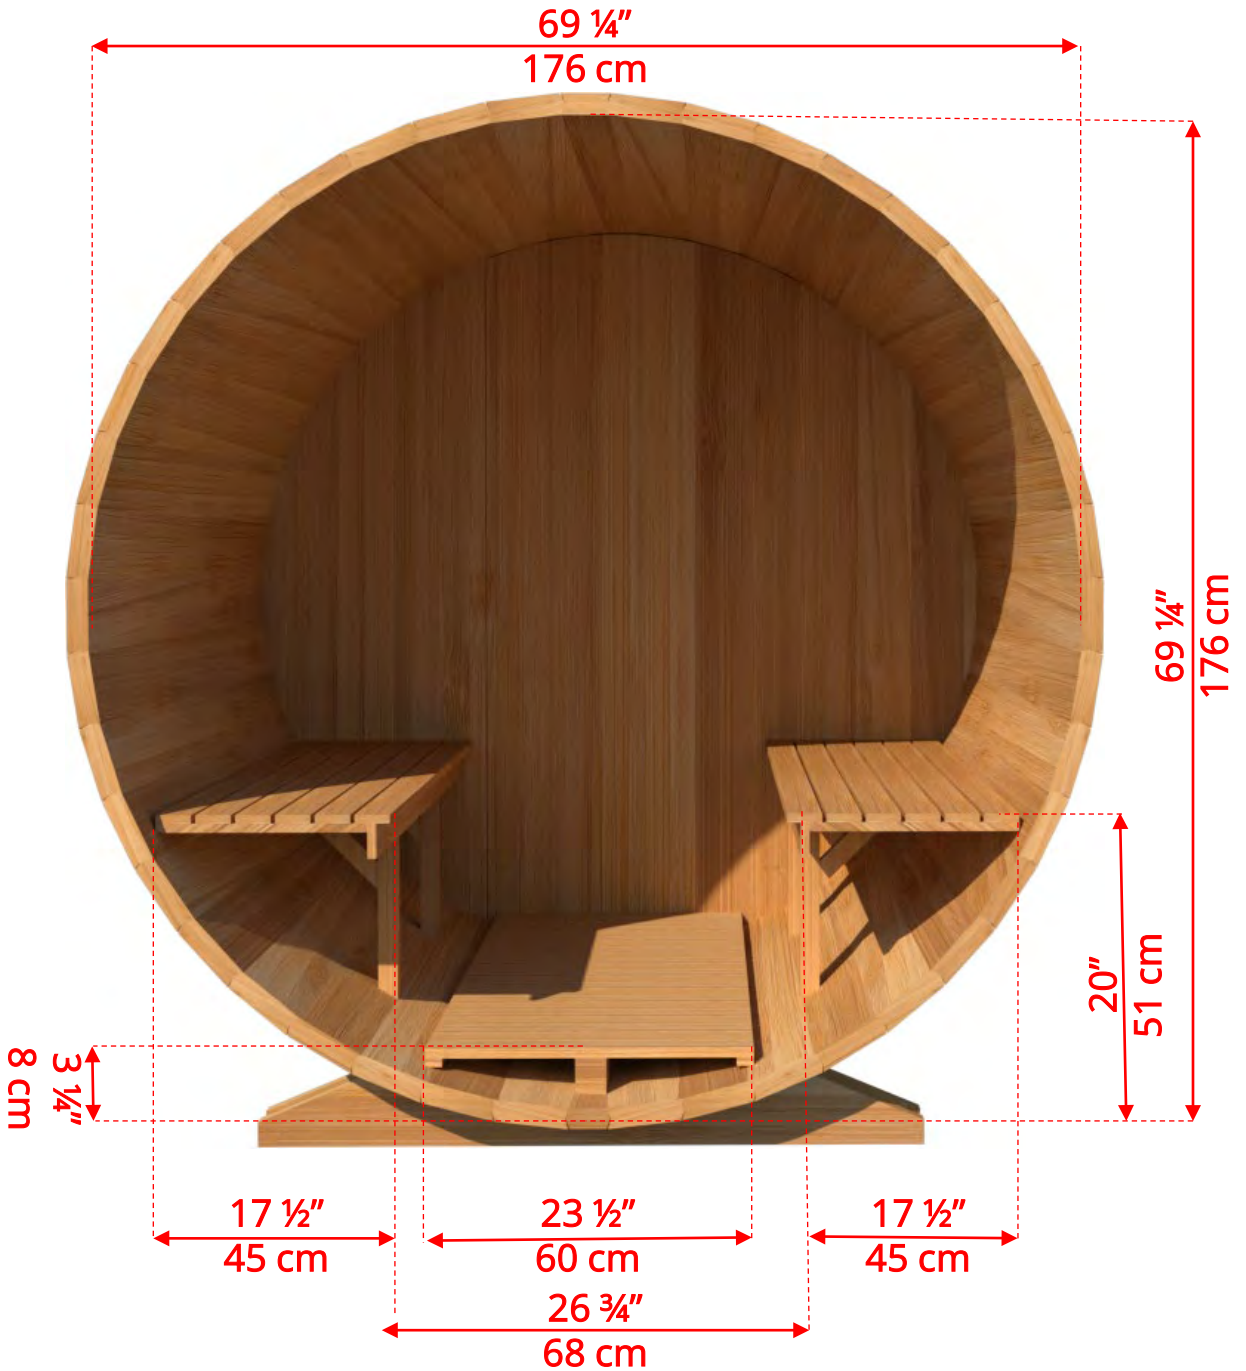

680/682 6'x8' (244cm) Barrel Sauna

680/682 6'x8' (244cm) Barrel Sauna

- *Standard bench layout shown with optional sauna floor*
 - *(product # 402003)*

680/682

6'x8' (244cm) Barrel Sauna

680/682 6'x8' (244cm) Barrel Sauna

68SSU
Signature Sauna Benches – 6'x8' Barrel

680/682 6'x8' (244cm) Barrel Sauna

W2
2 Windows in Front Wall

**Product W2 - 2 windows available on changeroom or back wall at same measurements as front wall*

680/682 6'x8' (244cm) Barrel Sauna

W1
Rectangle Window in Back Wall

680/682 6'x8' (244cm) Barrel Sauna

SB210
Harvia M3 Wood Burning Heater

Please note – Drawing shows sauna room measurements only.