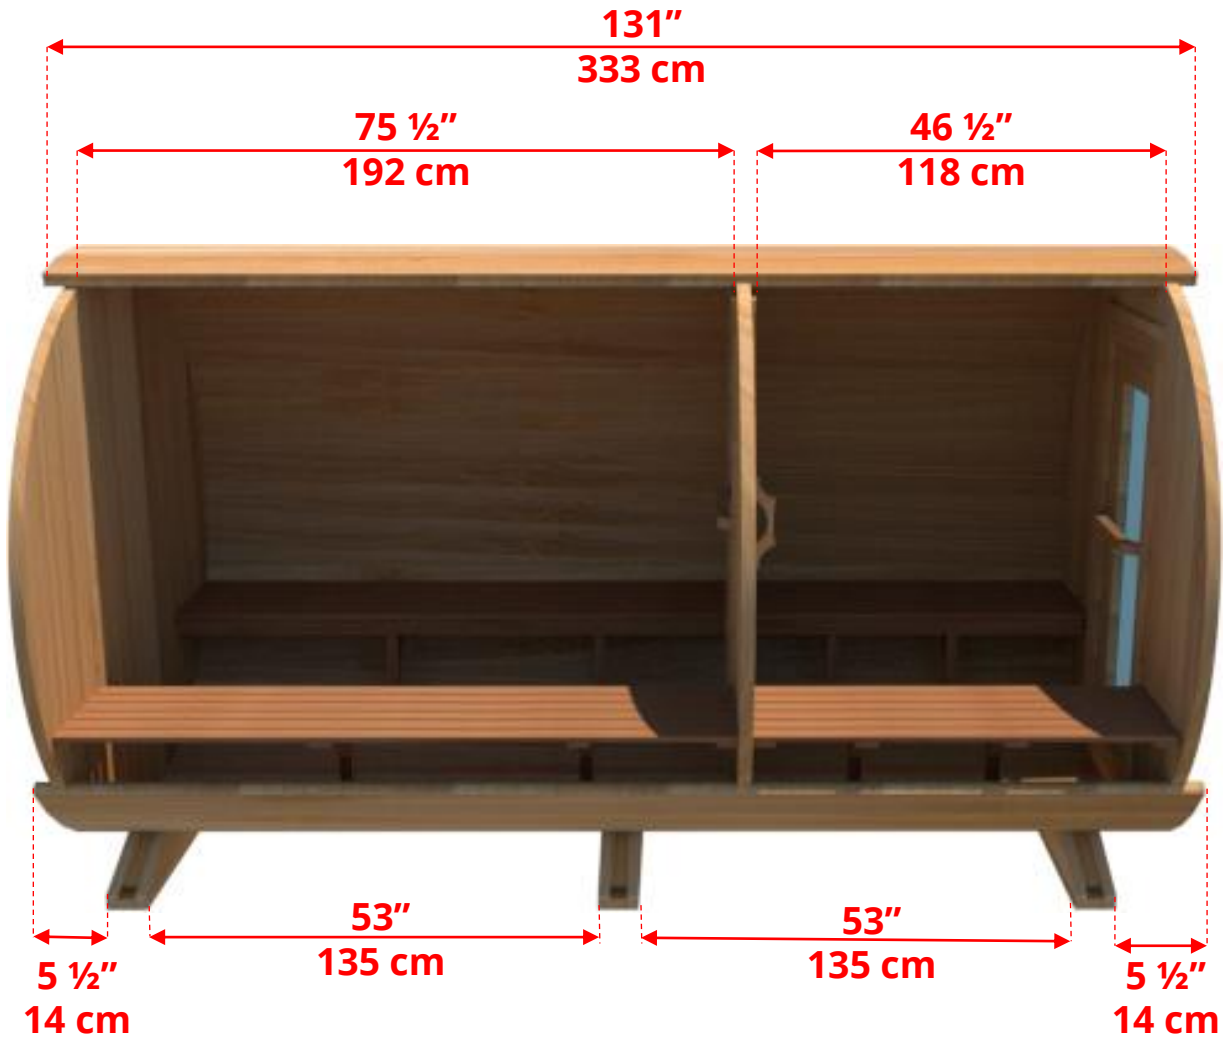

670C/672C 6'x7' (214cm) Barrel Sauna with Changeroom

670C/672C 6'x7' (214cm) Barrel Sauna with Changeroom

- **Standard bench layout shown with optional sauna floor**
 - (product # 402003)

670C/672C

6'x7' (214cm) Barrel Sauna with Changeroom

670C/672C 6'x7' (214cm) Barrel Sauna with Changeroom

67SSU
Signature Sauna Benches 6'x7'
Barrel

670C/672C

6'x7' (214cm) Barrel Sauna with Changeroom

W2
2 Windows in Front Wall

**Product W2 - 2 windows available on changeroom or back wall at same measurements as front wall*

670C/672C

6'x7' (214cm) Barrel Sauna with Changeroom

W1
Rectangle Window in Back Wall
Wall
24"

670C/672C

6'x7' (214cm) Barrel Sauna with Changeroom

Wood Burning Heater

Please note - Drawing shows sauna room measurements only.