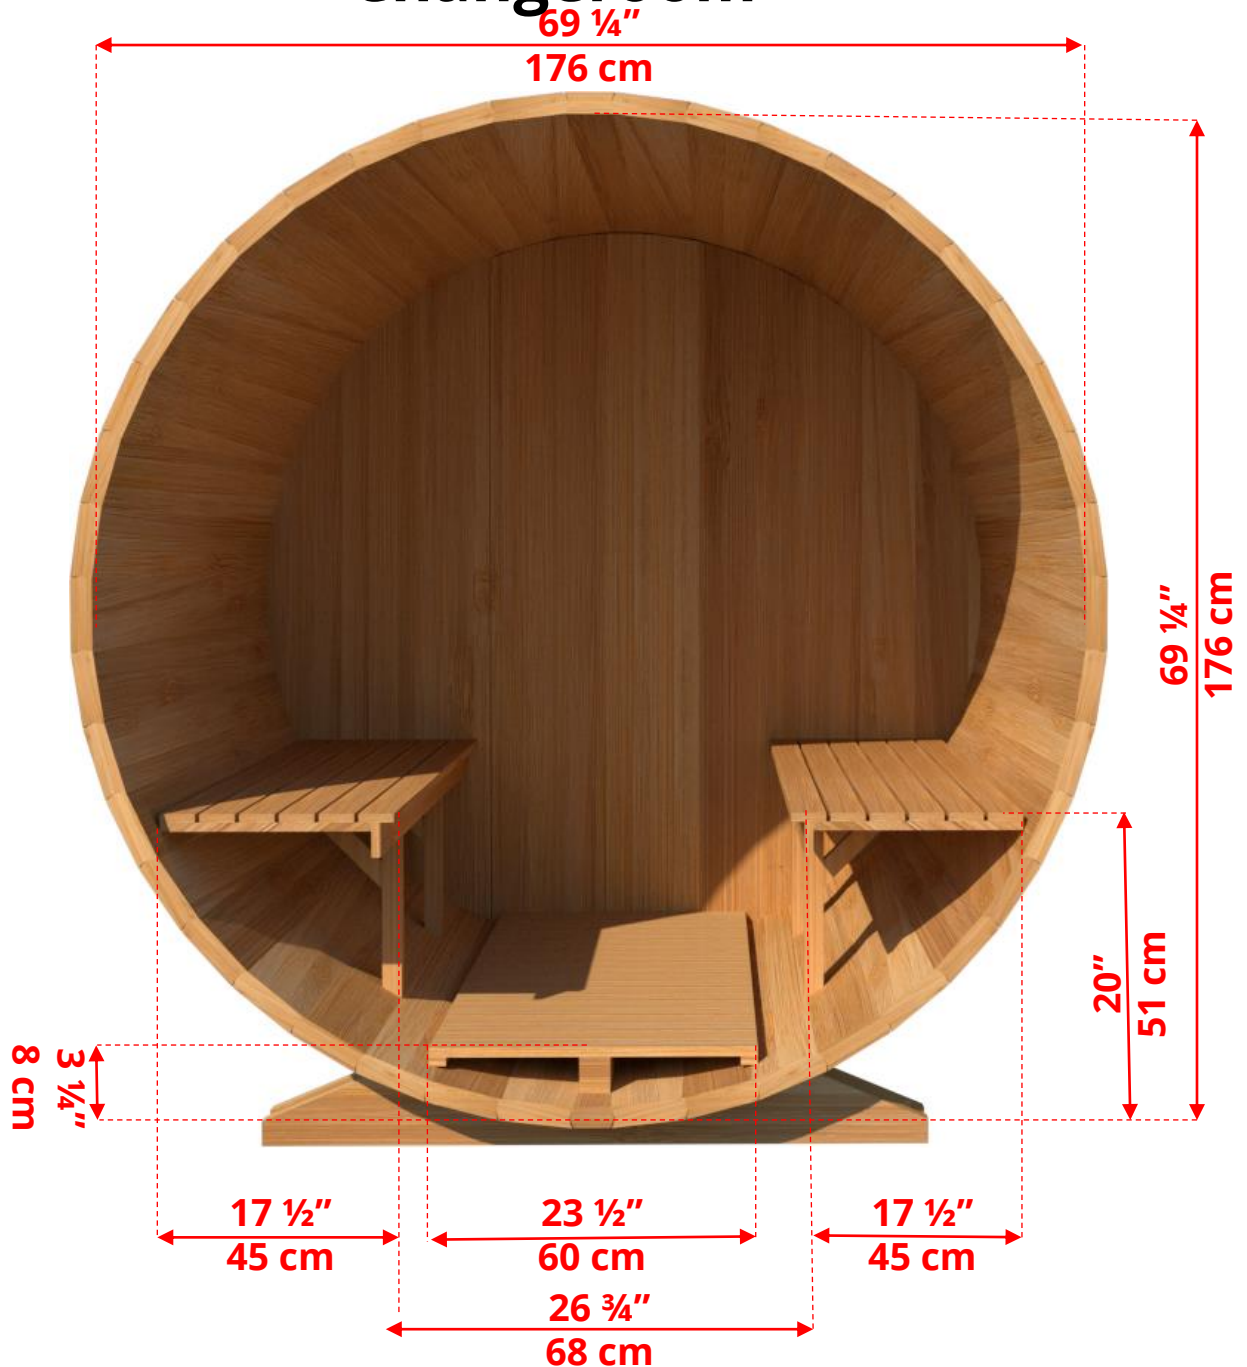

670C/672C 6'x7' (214cm) Barrel Sauna with Changeroom

670C/672C 6'x7' (214cm) Barrel Sauna with Changeroom

- **Standard bench layout shown with optional sauna floor**
 - (product # 402003)

670C/672C

6'x7' (214cm) Barrel Sauna with Changeroom

670C/672C 6'x7' (214cm) Barrel Sauna with Changeroom

67SSU
Signature Sauna Benches 6'x7'
Barrel

670C/672C

6'x7' (214cm) Barrel Sauna with Changeroom

W2
2 Windows in Front Wall

**Product W2 - 2 windows available on changeroom or back wall at same measurements as front wall*

670C/672C

6'x7' (214cm) Barrel Sauna with Changeroom

W1
Rectangle Window in Back Wall
Wall
24"

670C/672C

6'x7' (214cm) Barrel Sauna with Changeroom

Wood Burning Heater

Please note - Drawing shows sauna room measurements only.