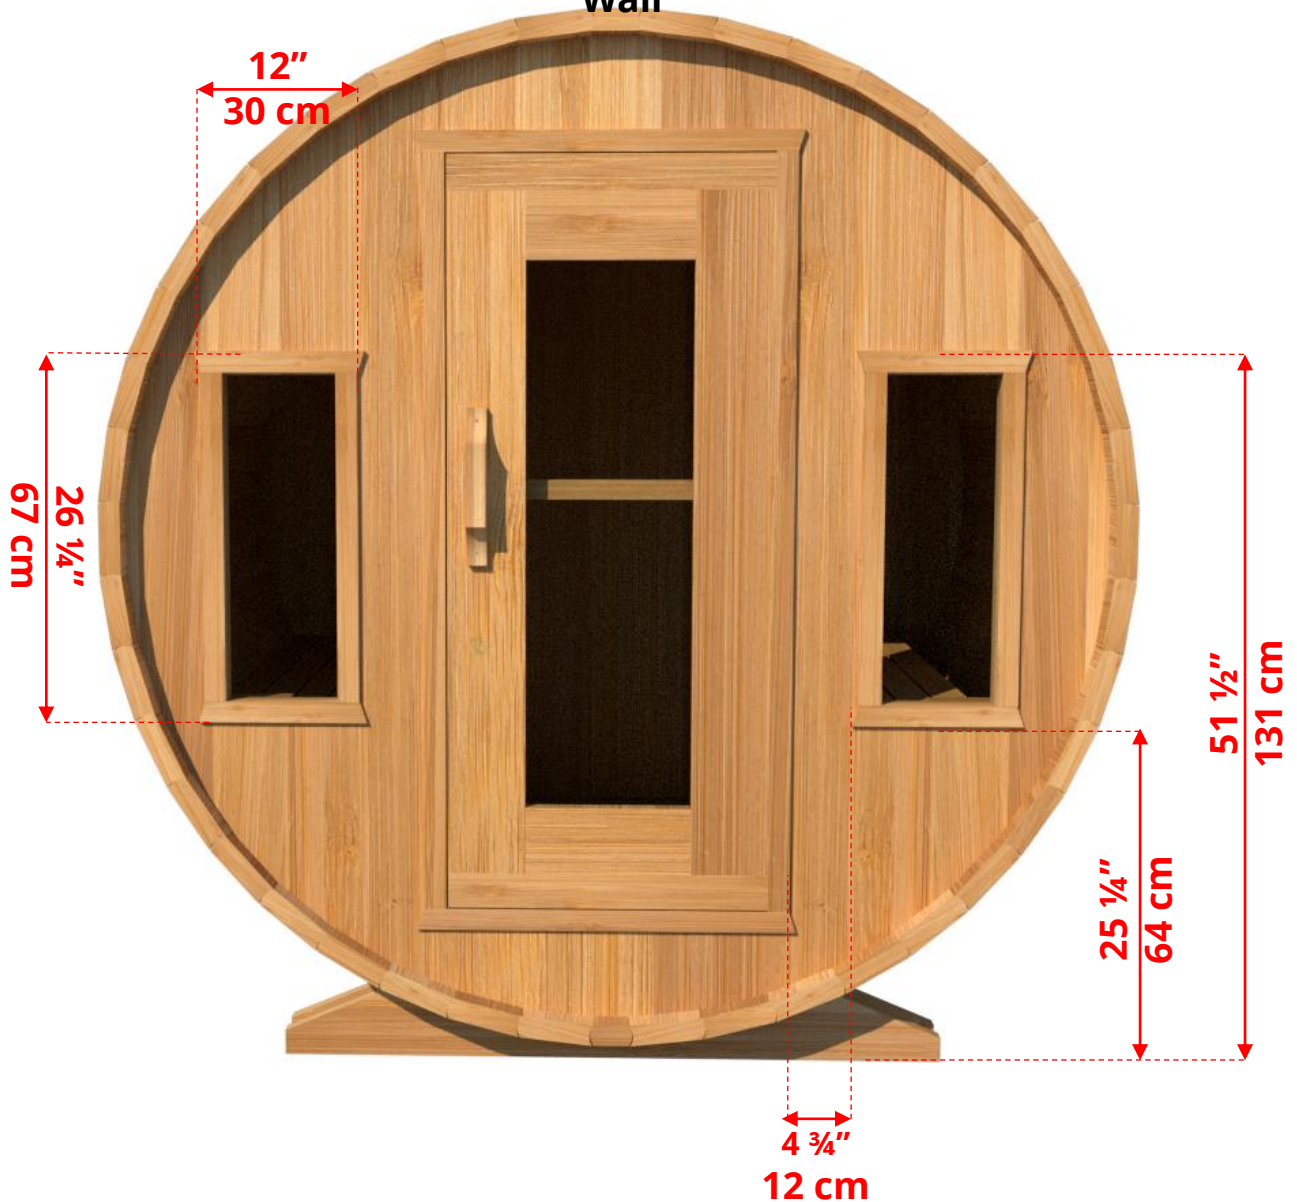

670C/672C 6'x7' (214cm) Barrel Sauna with Changeroom

670C/672C 6'x7' (214cm) Barrel Sauna with Changeroom

- **Standard bench layout shown with optional sauna floor**
 - (product # 402003)

670C/672C

6'x7' (214cm) Barrel Sauna with Changeroom

670C/672C 6'x7' (214cm) Barrel Sauna with Changeroom

67SSU
Signature Sauna Benches 6'x7'
Barrel

670C/672C

6'x7' (214cm) Barrel Sauna with Changeroom

W2
2 Windows in Front Wall

**Product W2 - 2 windows available on changeroom or back wall at same measurements as front wall*

670C/672C

6'x7' (214cm) Barrel Sauna with Changeroom

W1
Rectangle Window in Back Wall
Wall
24"

670C/672C

6'x7' (214cm) Barrel Sauna with Changeroom

Wood Burning Heater

Please note - Drawing shows sauna room measurements only.