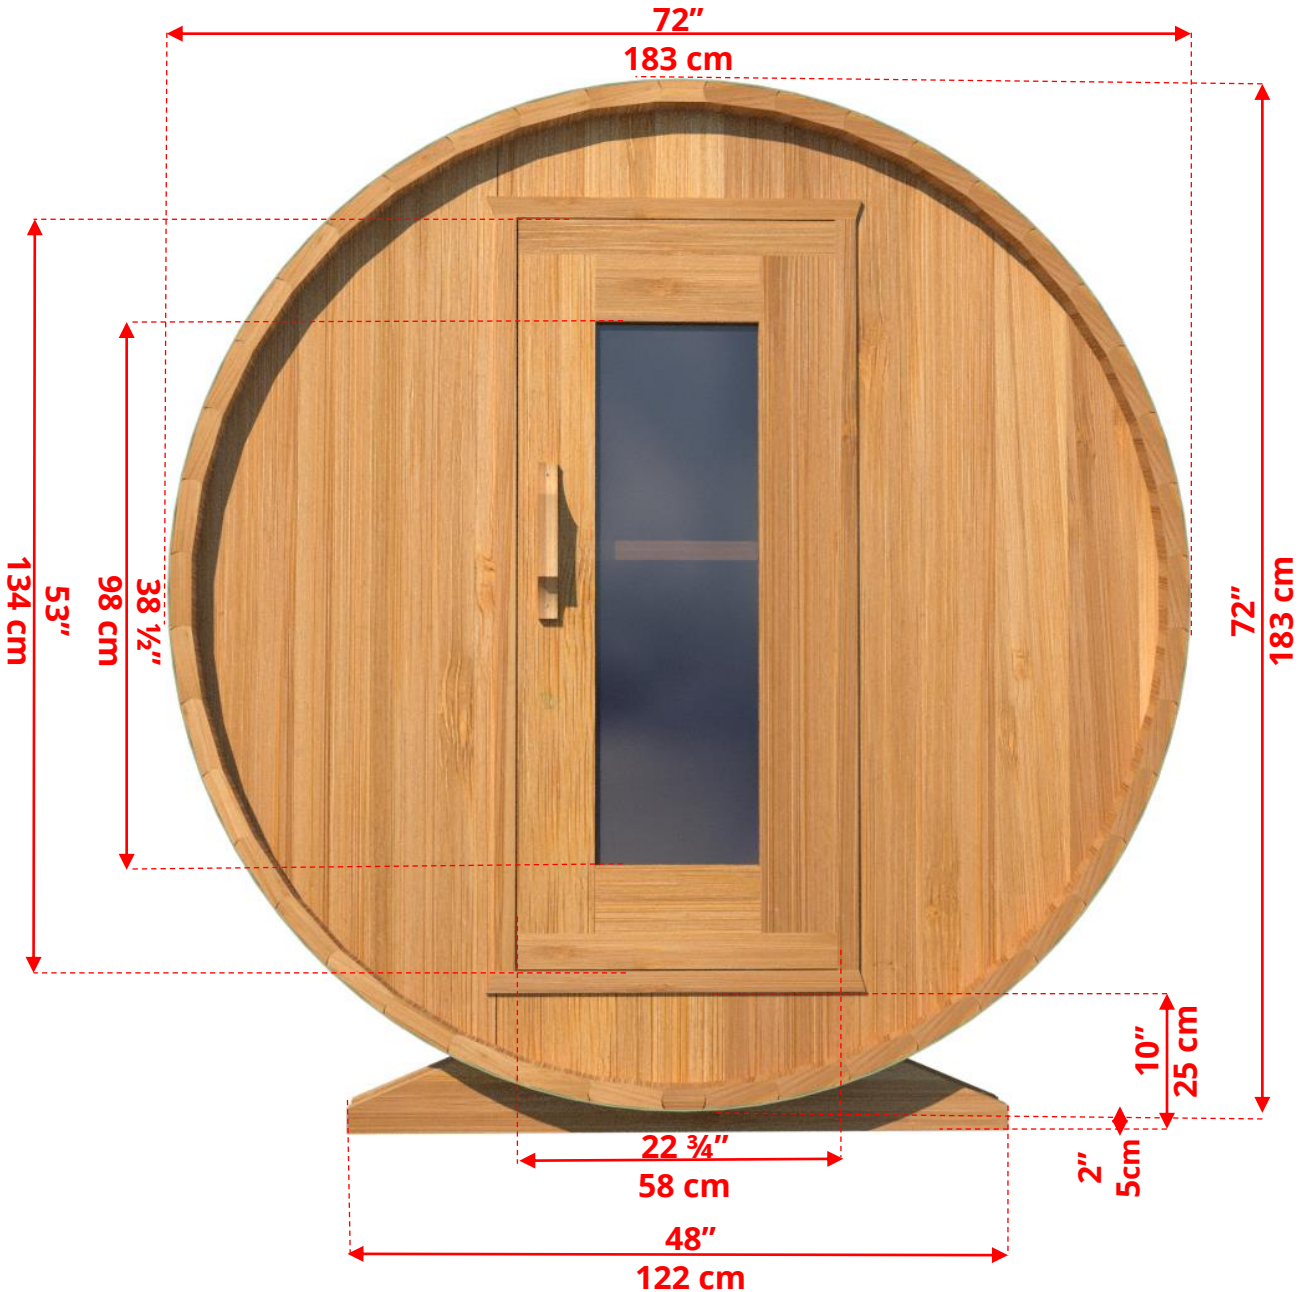

670C/672C 6'x7' (214cm) Barrel Sauna with Changeroom

670C/672C 6'x7' (214cm) Barrel Sauna with Changeroom

- **Standard bench layout shown with optional sauna floor**
 - (product # 402003)

670C/672C

6'x7' (214cm) Barrel Sauna with Changeroom

670C/672C 6'x7' (214cm) Barrel Sauna with Changeroom

67SSU
Signature Sauna Benches 6'x7'
Barrel

670C/672C

6'x7' (214cm) Barrel Sauna with Changeroom

W2
2 Windows in Front Wall

**Product W2 - 2 windows available on changeroom or back wall at same measurements as front wall*

670C/672C

6'x7' (214cm) Barrel Sauna with Changeroom

W1
Rectangle Window in Back Wall
Wall
24"

670C/672C

6'x7' (214cm) Barrel Sauna with Changeroom

Wood Burning Heater

Please note - Drawing shows sauna room measurements only.