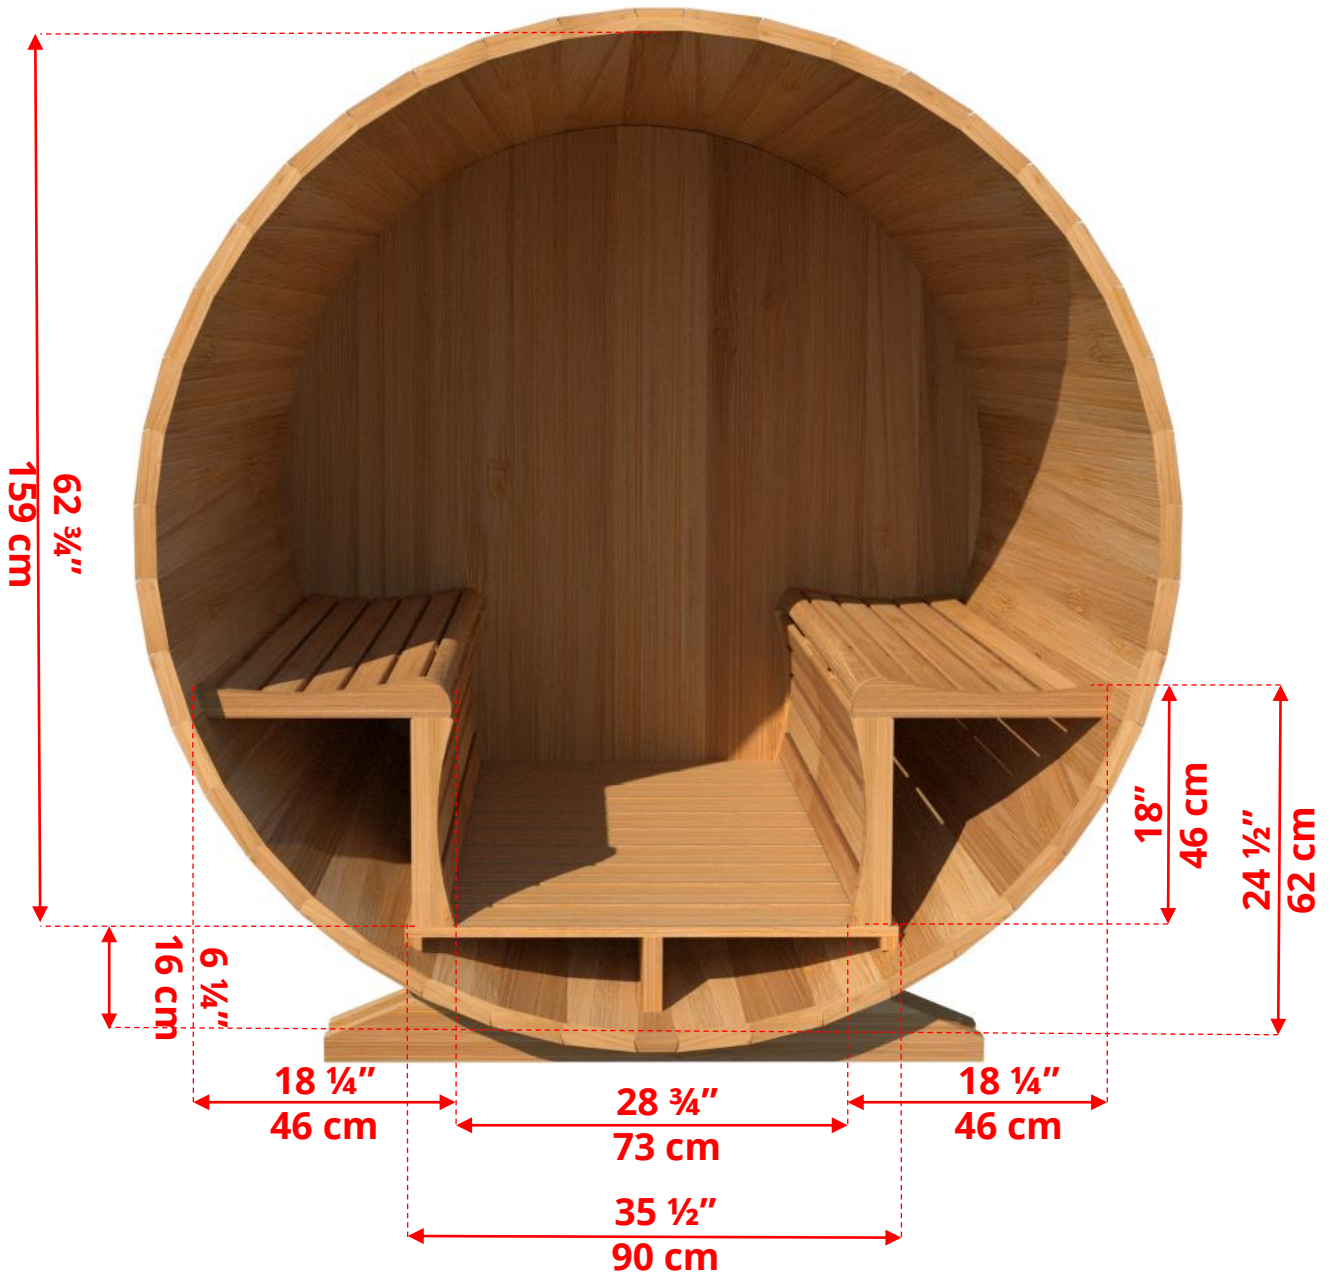

670C/672C 6'x7' (214cm) Barrel Sauna with Changeroom

670C/672C 6'x7' (214cm) Barrel Sauna with Changeroom

- **Standard bench layout shown with optional sauna floor**
 - (product # 402003)

670C/672C

6'x7' (214cm) Barrel Sauna with Changeroom

670C/672C 6'x7' (214cm) Barrel Sauna with Changeroom

67SSU
Signature Sauna Benches 6'x7'
Barrel

670C/672C

6'x7' (214cm) Barrel Sauna with Changeroom

W2
2 Windows in Front Wall

**Product W2 - 2 windows available on changeroom or back wall at same measurements as front wall*

670C/672C

6'x7' (214cm) Barrel Sauna with Changeroom

W1
Rectangle Window in Back Wall
Wall
24"

670C/672C

6'x7' (214cm) Barrel Sauna with Changeroom

Wood Burning Heater

Please note - Drawing shows sauna room measurements only.