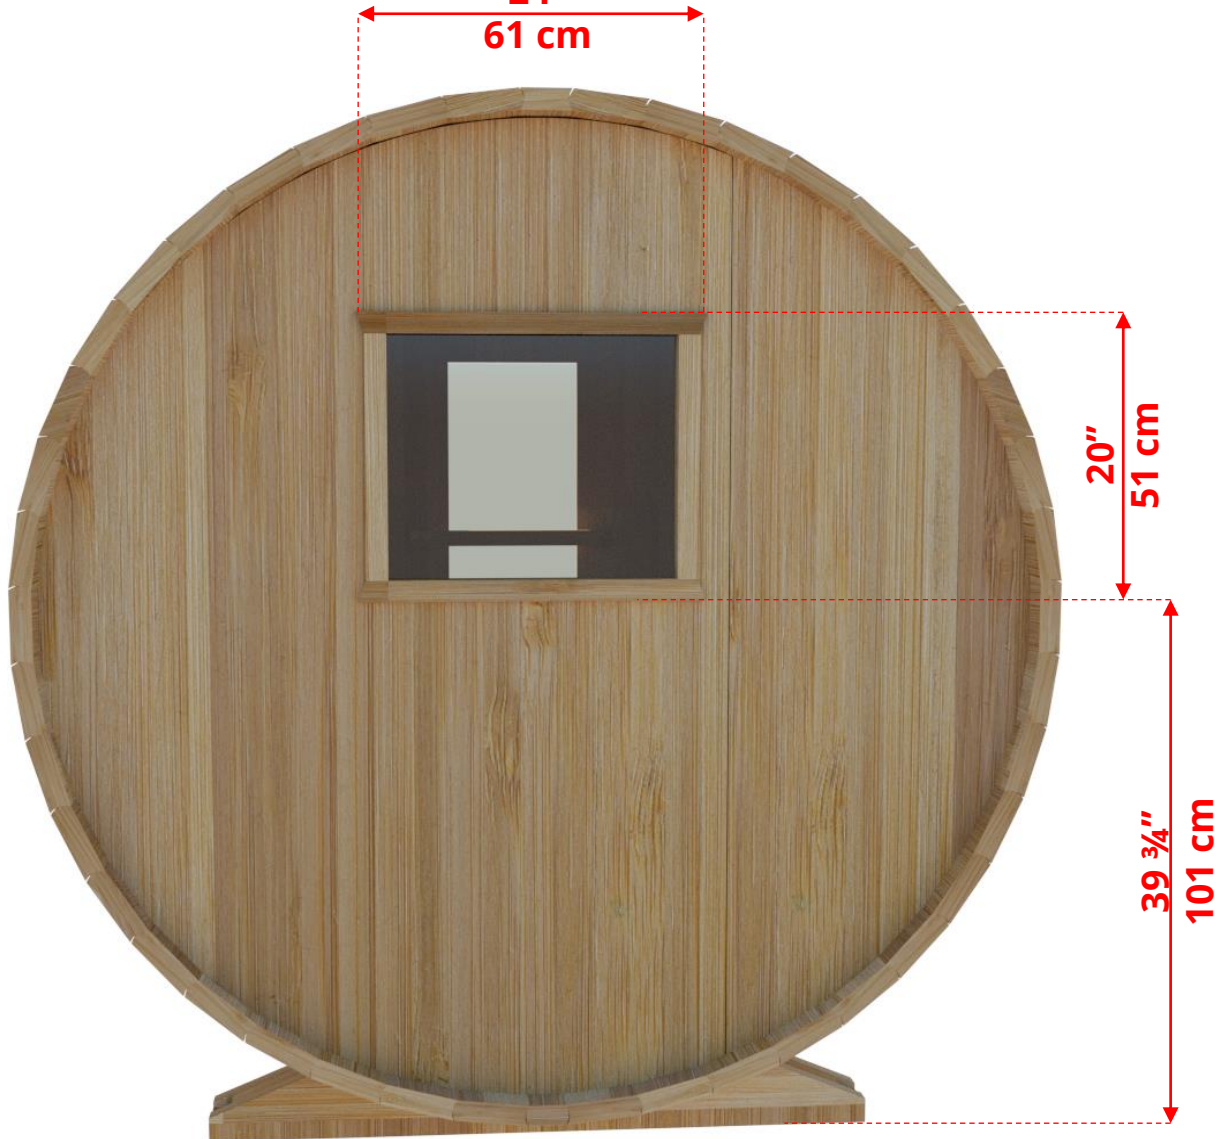

670C/672C 6'x7' (214cm) Barrel Sauna with Changeroom

670C/672C 6'x7' (214cm) Barrel Sauna with Changeroom

- **Standard bench layout shown with optional sauna floor**
 - (product # 402003)

670C/672C

6'x7' (214cm) Barrel Sauna with Changeroom

670C/672C 6'x7' (214cm) Barrel Sauna with Changeroom

67SSU
Signature Sauna Benches 6'x7'
Barrel

670C/672C

6'x7' (214cm) Barrel Sauna with Changeroom

W2
2 Windows in Front Wall

**Product W2 - 2 windows available on changeroom or back wall at same measurements as front wall*

670C/672C

6'x7' (214cm) Barrel Sauna with Changeroom

W1
Rectangle Window in Back Wall
Wall
24"

670C/672C

6'x7' (214cm) Barrel Sauna with Changeroom

Wood Burning Heater

Please note - Drawing shows sauna room measurements only.