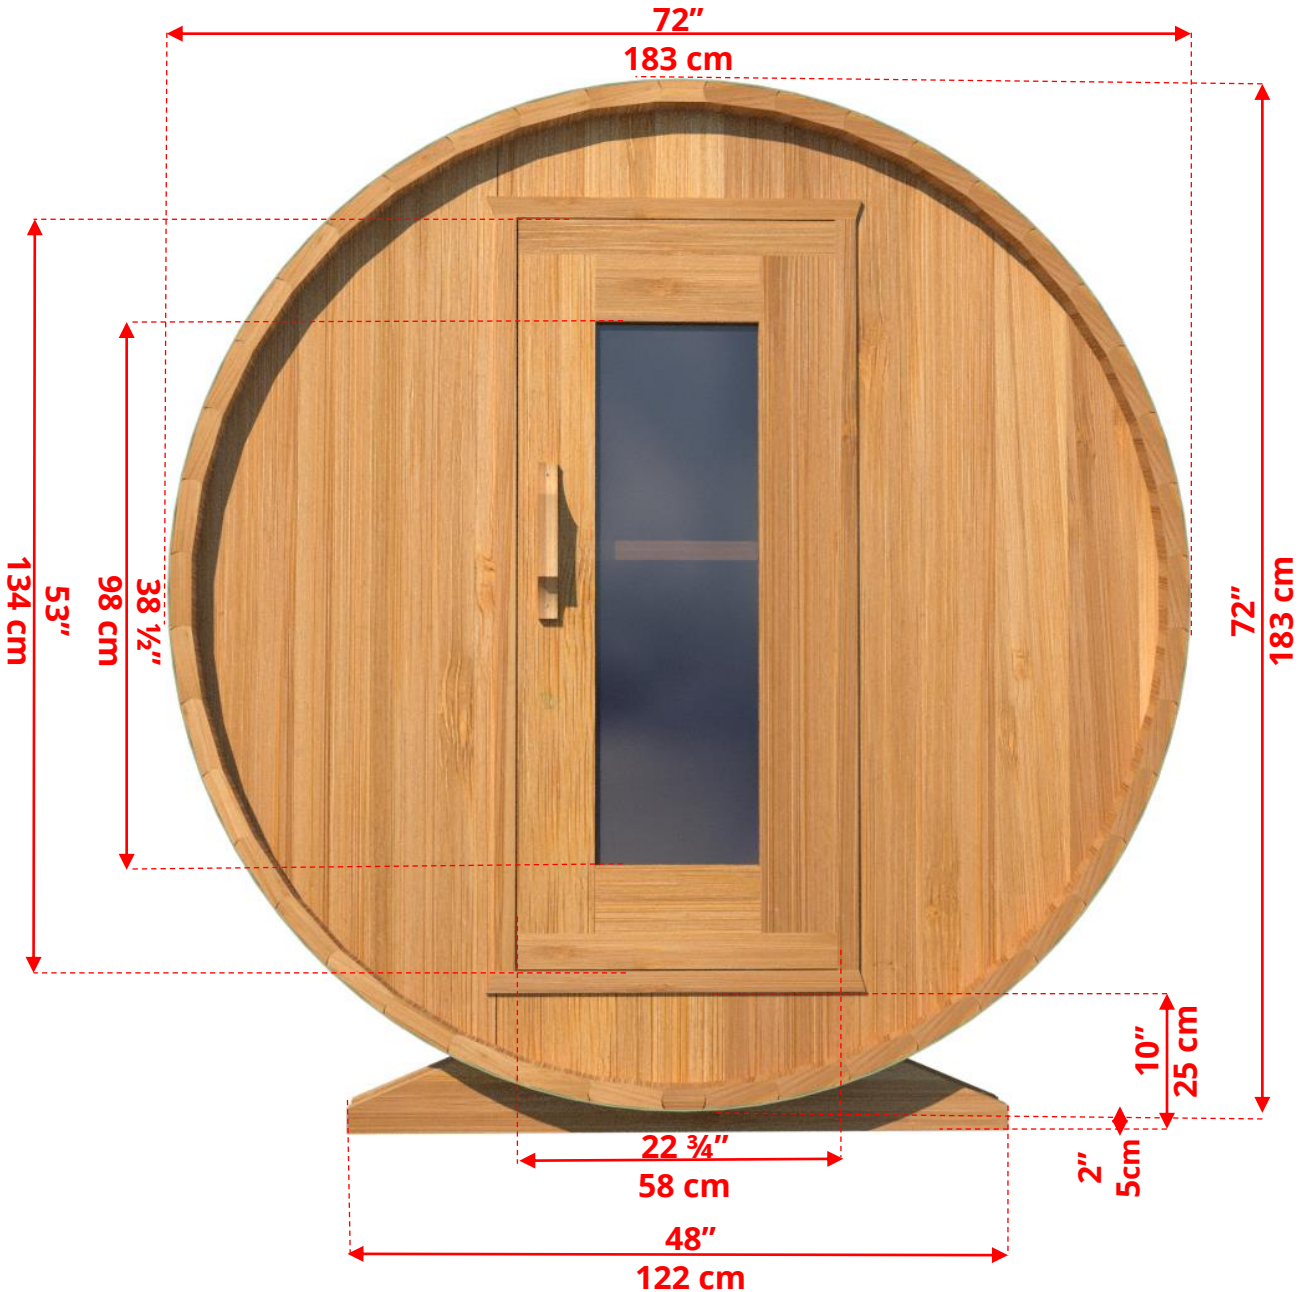

680C/682C 6'x8' (244cm) Barrel Sauna with Changeroom

680C/682C

6'x8' (244cm) Barrel Sauna with Changeroom

- **Standard bench layout shown with optional sauna floor**
 - (product # 402003)

680C/682C

6'x8' (244cm) Barrel Sauna with Changeroom

680C/682C

6'x8' (244cm) Barrel Sauna with Changeroom

68SSU

**Signature Sauna Benches 6'x8'
Barrel**

680C/682C

6'x8' (244cm) Barrel Sauna with Changeroom

W2
2 Windows in Front Wall
Wall

****Product W2 - 2 windows available on changeroom or back wall at same measurements as front wall***

680C/682C

6'x8' (244cm) Barrel Sauna with Changeroom

W1
Rectangle Window in Back
Wall
24"

680C/682C

6'x8' (244cm) Barrel Sauna with Changeroom

Wood Burning Heater

Please note - Drawing shows sauna room measurements only.