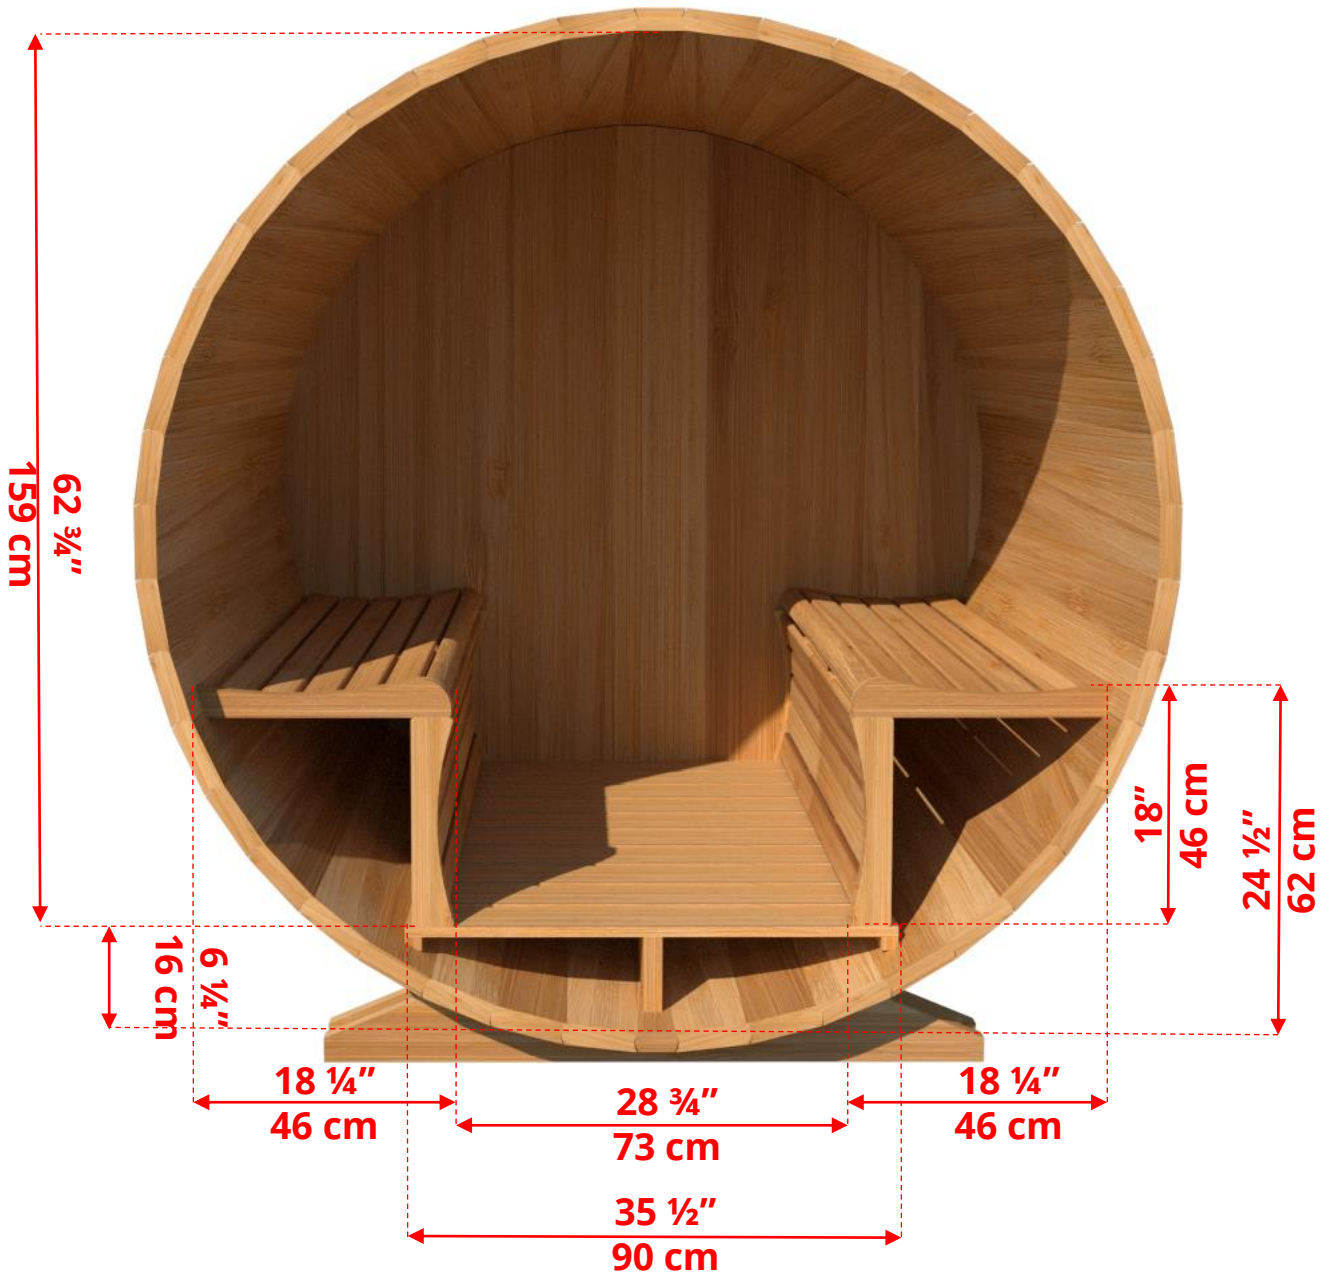

680C/682C 6'x8' (244cm) Barrel Sauna with Changeroom

680C/682C

6'x8' (244cm) Barrel Sauna with Changeroom

- **Standard bench layout shown with optional sauna floor**
 - (product # 402003)

680C/682C

6'x8' (244cm) Barrel Sauna with Changeroom

680C/682C

6'x8' (244cm) Barrel Sauna with Changeroom

68SSU

**Signature Sauna Benches 6'x8'
Barrel**

680C/682C

6'x8' (244cm) Barrel Sauna with Changeroom

W2
2 Windows in Front Wall
Wall

****Product W2 - 2 windows available on changeroom or back wall at same measurements as front wall***

680C/682C

6'x8' (244cm) Barrel Sauna with Changeroom

W1
Rectangle Window in Back
Wall
24"

680C/682C

6'x8' (244cm) Barrel Sauna with Changeroom

Wood Burning Heater

Please note - Drawing shows sauna room measurements only.