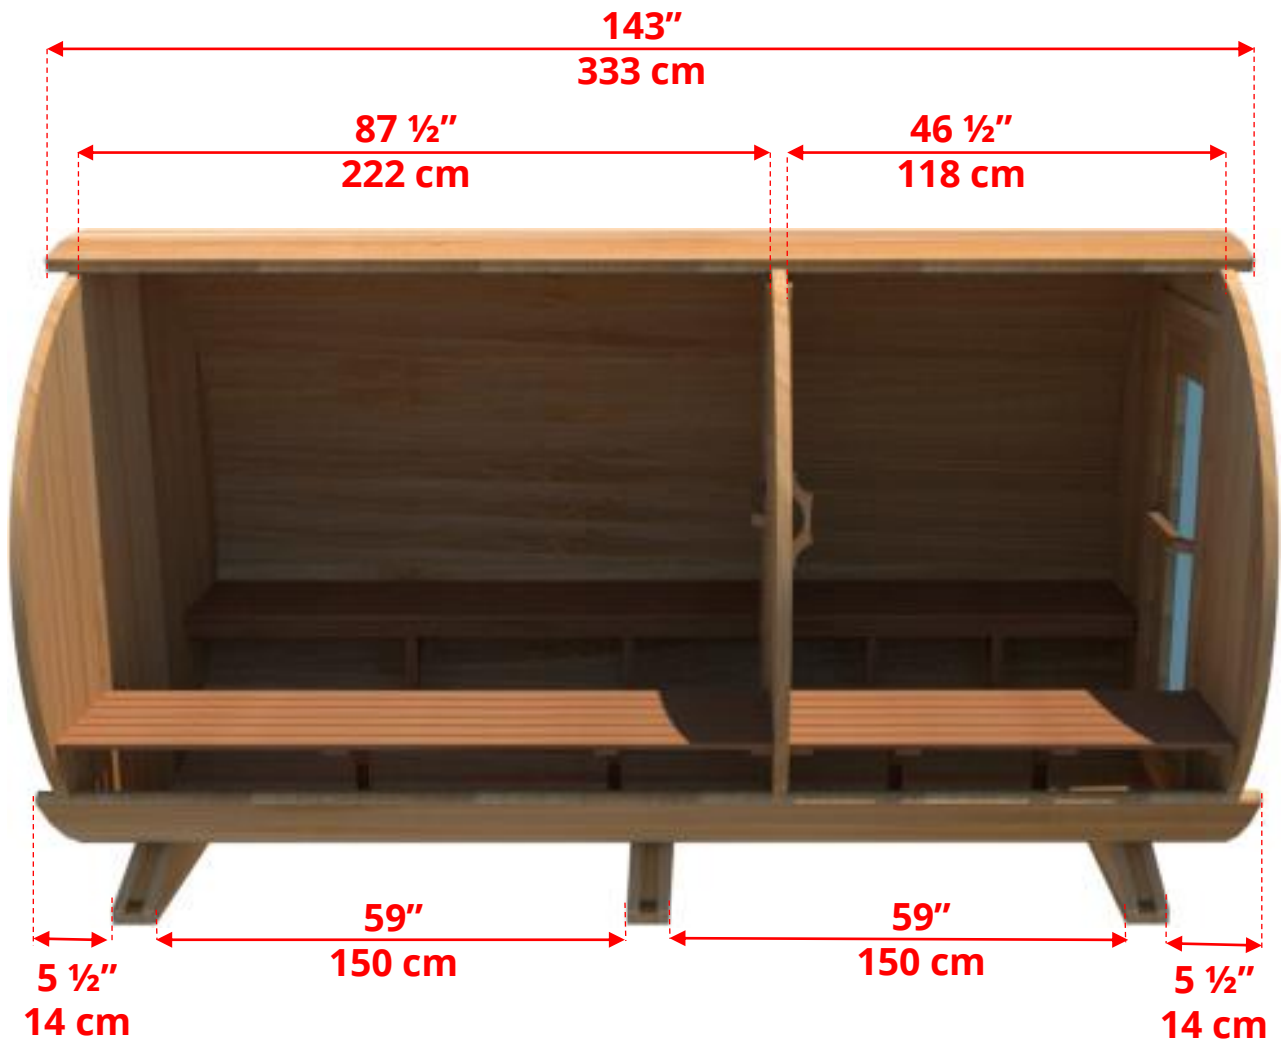

680C/682C 6'x8' (244cm) Barrel Sauna with Changeroom

680C/682C

6'x8' (244cm) Barrel Sauna with Changeroom

- **Standard bench layout shown with optional sauna floor**
 - (product # 402003)

680C/682C

6'x8' (244cm) Barrel Sauna with Changeroom

680C/682C

6'x8' (244cm) Barrel Sauna with Changeroom

68SSU

**Signature Sauna Benches 6'x8'
Barrel**

680C/682C

6'x8' (244cm) Barrel Sauna with Changeroom

W2
2 Windows in Front Wall
Wall

****Product W2 - 2 windows available on changeroom or back wall at same measurements as front wall***

680C/682C

6'x8' (244cm) Barrel Sauna with Changeroom

W1
Rectangle Window in Back
Wall
24"

680C/682C

6'x8' (244cm) Barrel Sauna with Changeroom

Wood Burning Heater

Please note - Drawing shows sauna room measurements only.