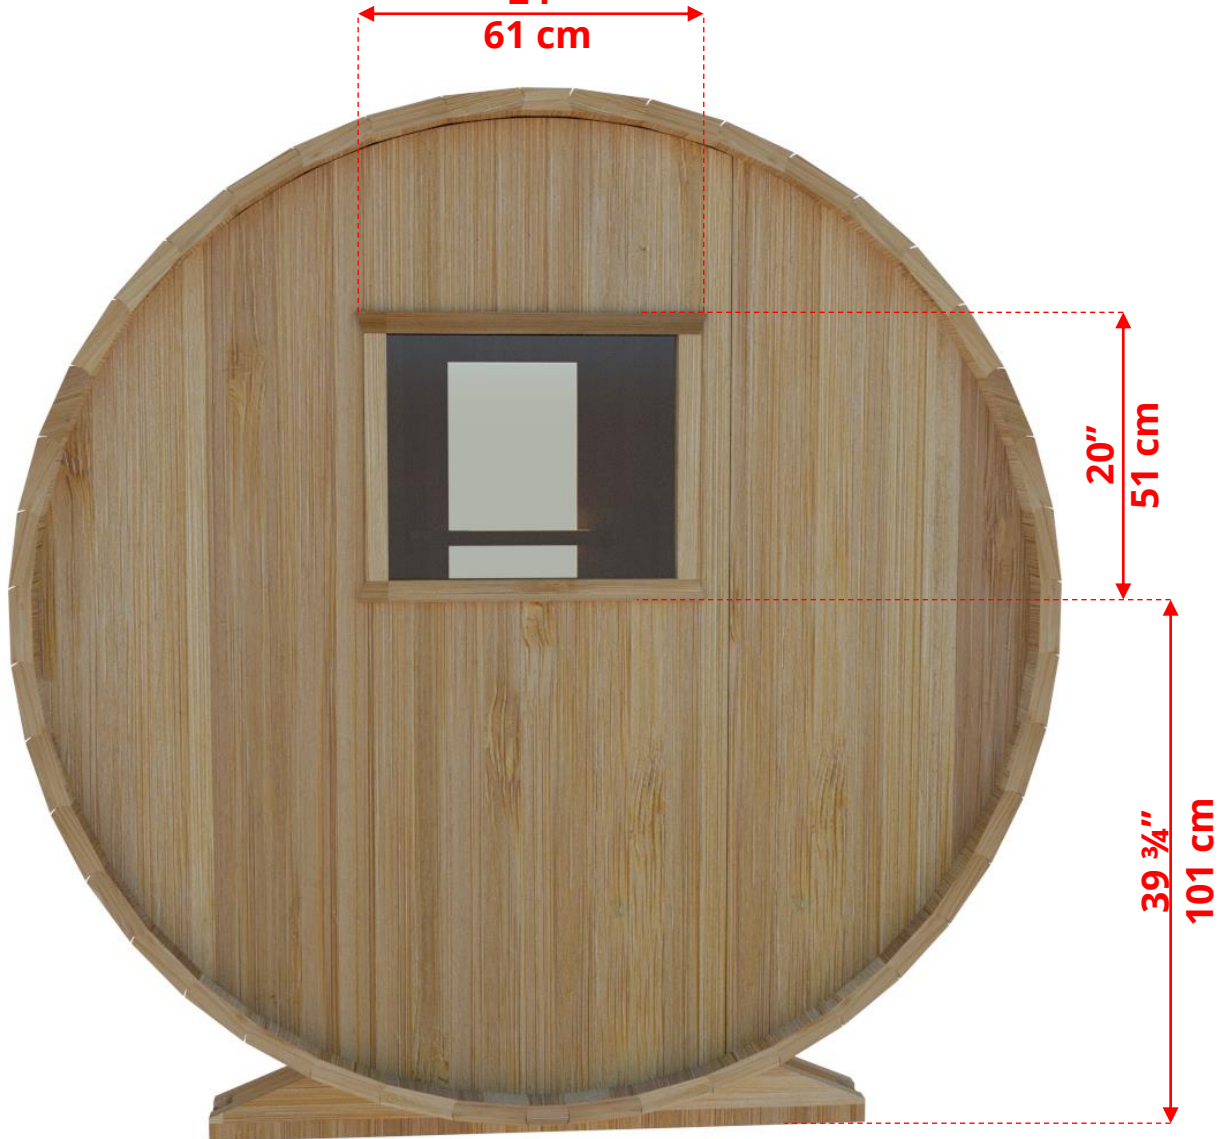

680C/682C 6'x8' (244cm) Barrel Sauna with Changeroom

680C/682C

6'x8' (244cm) Barrel Sauna with Changeroom

- **Standard bench layout shown with optional sauna floor**
 - (product # 402003)

680C/682C

6'x8' (244cm) Barrel Sauna with Changeroom

680C/682C

6'x8' (244cm) Barrel Sauna with Changeroom

68SSU

**Signature Sauna Benches 6'x8'
Barrel**

680C/682C

6'x8' (244cm) Barrel Sauna with Changeroom

W2
2 Windows in Front Wall
Wall

****Product W2 - 2 windows available on changeroom or back wall at same measurements as front wall***

680C/682C

6'x8' (244cm) Barrel Sauna with Changeroom

W1
Rectangle Window in Back
Wall
24"

680C/682C

6'x8' (244cm) Barrel Sauna with Changeroom

Wood Burning Heater

Please note - Drawing shows sauna room measurements only.