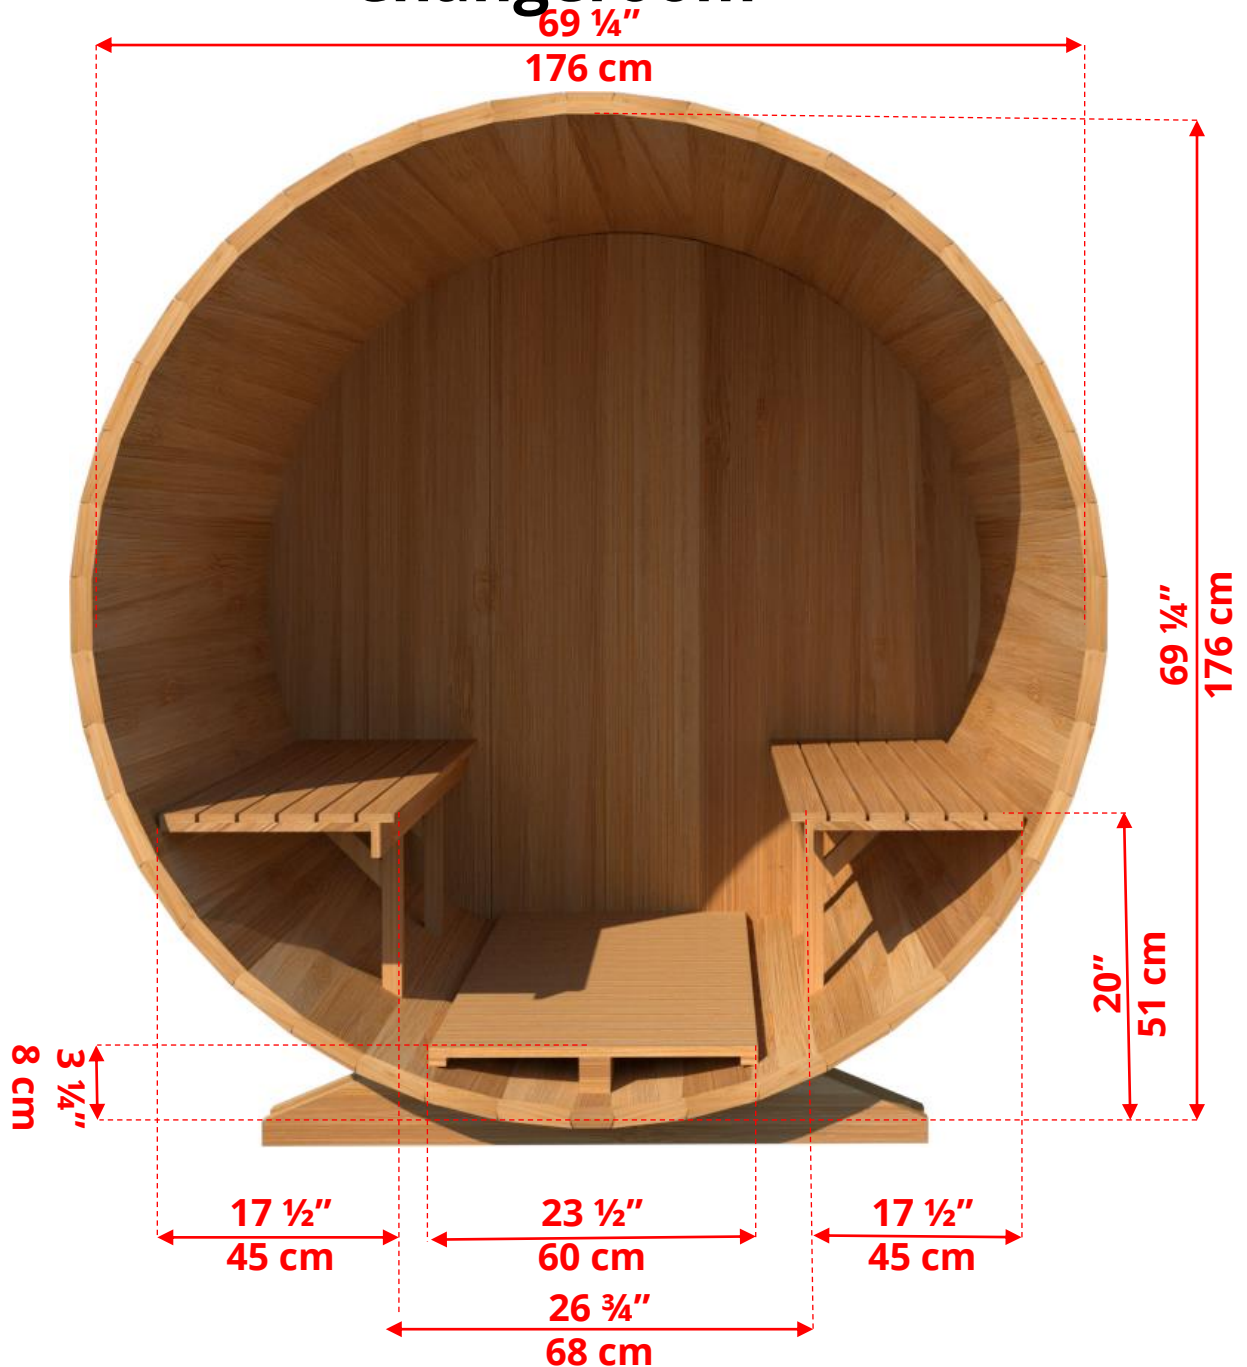

680C/682C 6'x8' (244cm) Barrel Sauna with Changeroom

680C/682C

6'x8' (244cm) Barrel Sauna with Changeroom

- **Standard bench layout shown with optional sauna floor**
 - (product # 402003)

680C/682C

6'x8' (244cm) Barrel Sauna with Changeroom

680C/682C

6'x8' (244cm) Barrel Sauna with Changeroom

68SSU

**Signature Sauna Benches 6'x8'
Barrel**

680C/682C

6'x8' (244cm) Barrel Sauna with Changeroom

W2
2 Windows in Front Wall
Wall

****Product W2 - 2 windows available on changeroom or back wall at same measurements as front wall***

680C/682C

6'x8' (244cm) Barrel Sauna with Changeroom

W1
Rectangle Window in Back
Wall
24"

680C/682C

6'x8' (244cm) Barrel Sauna with Changeroom

Wood Burning Heater

Please note - Drawing shows sauna room measurements only.