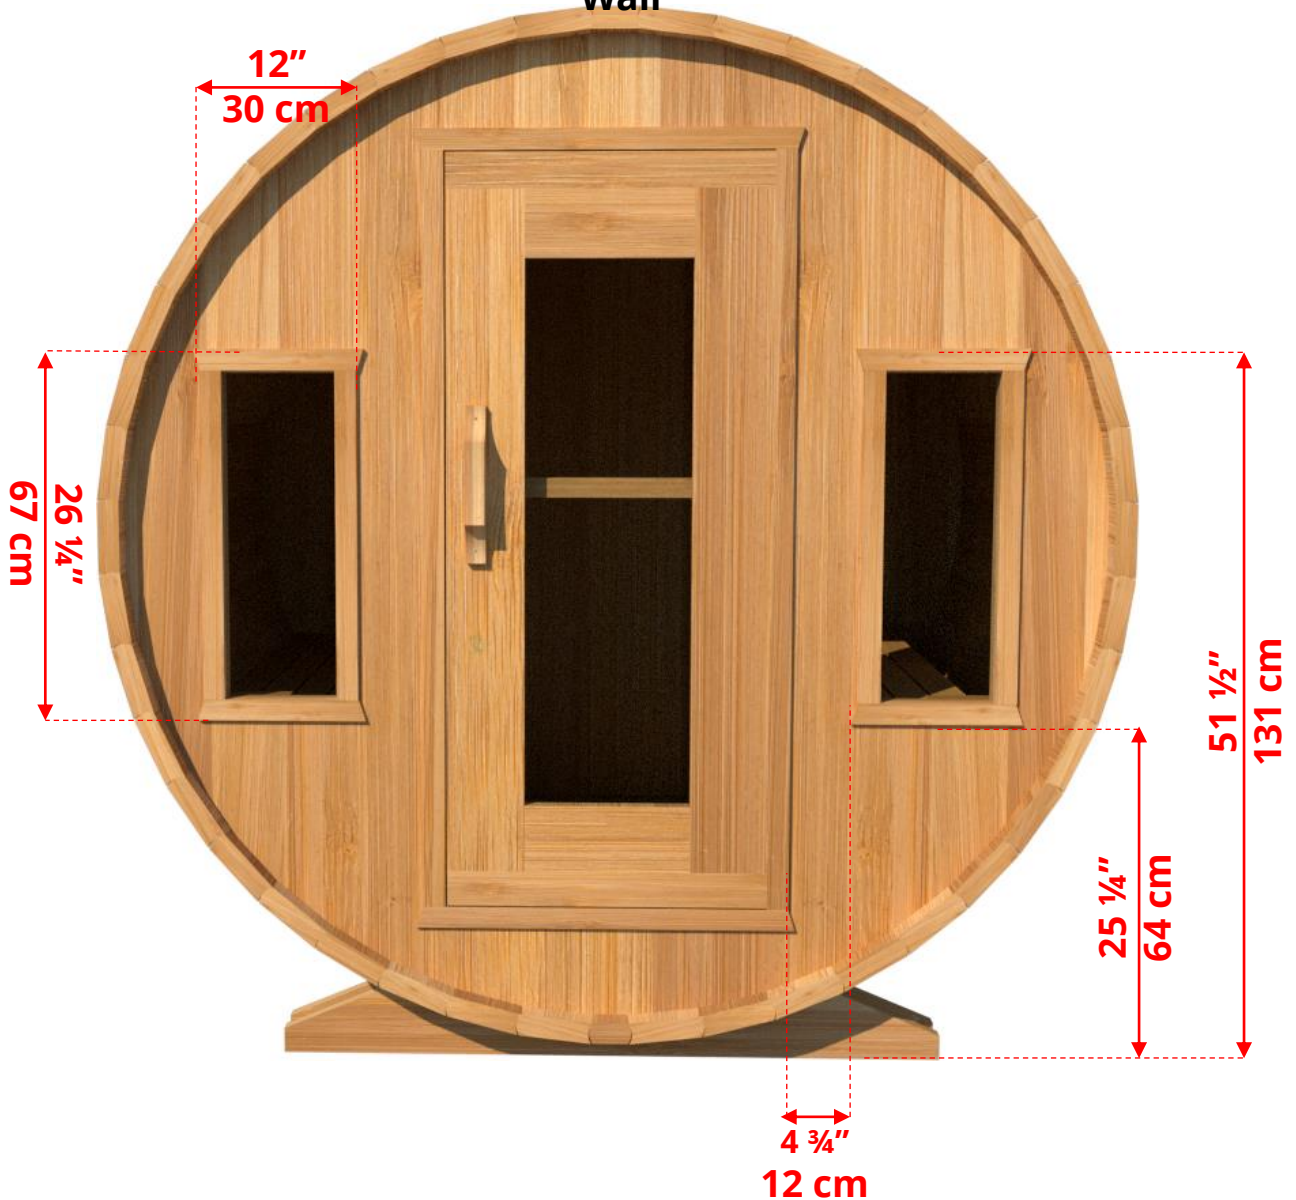

680C/682C 6'x8' (244cm) Barrel Sauna with Changeroom

680C/682C

6'x8' (244cm) Barrel Sauna with Changeroom

- **Standard bench layout shown with optional sauna floor**
 - (product # 402003)

680C/682C

6'x8' (244cm) Barrel Sauna with Changeroom

680C/682C

6'x8' (244cm) Barrel Sauna with Changeroom

68SSU

**Signature Sauna Benches 6'x8'
Barrel**

680C/682C

6'x8' (244cm) Barrel Sauna with Changeroom

W2
2 Windows in Front Wall
Wall

****Product W2 - 2 windows available on changeroom or back wall at same measurements as front wall***

680C/682C

6'x8' (244cm) Barrel Sauna with Changeroom

W1
Rectangle Window in Back
Wall
24"

680C/682C

6'x8' (244cm) Barrel Sauna with Changeroom

Wood Burning Heater

Please note - Drawing shows sauna room measurements only.