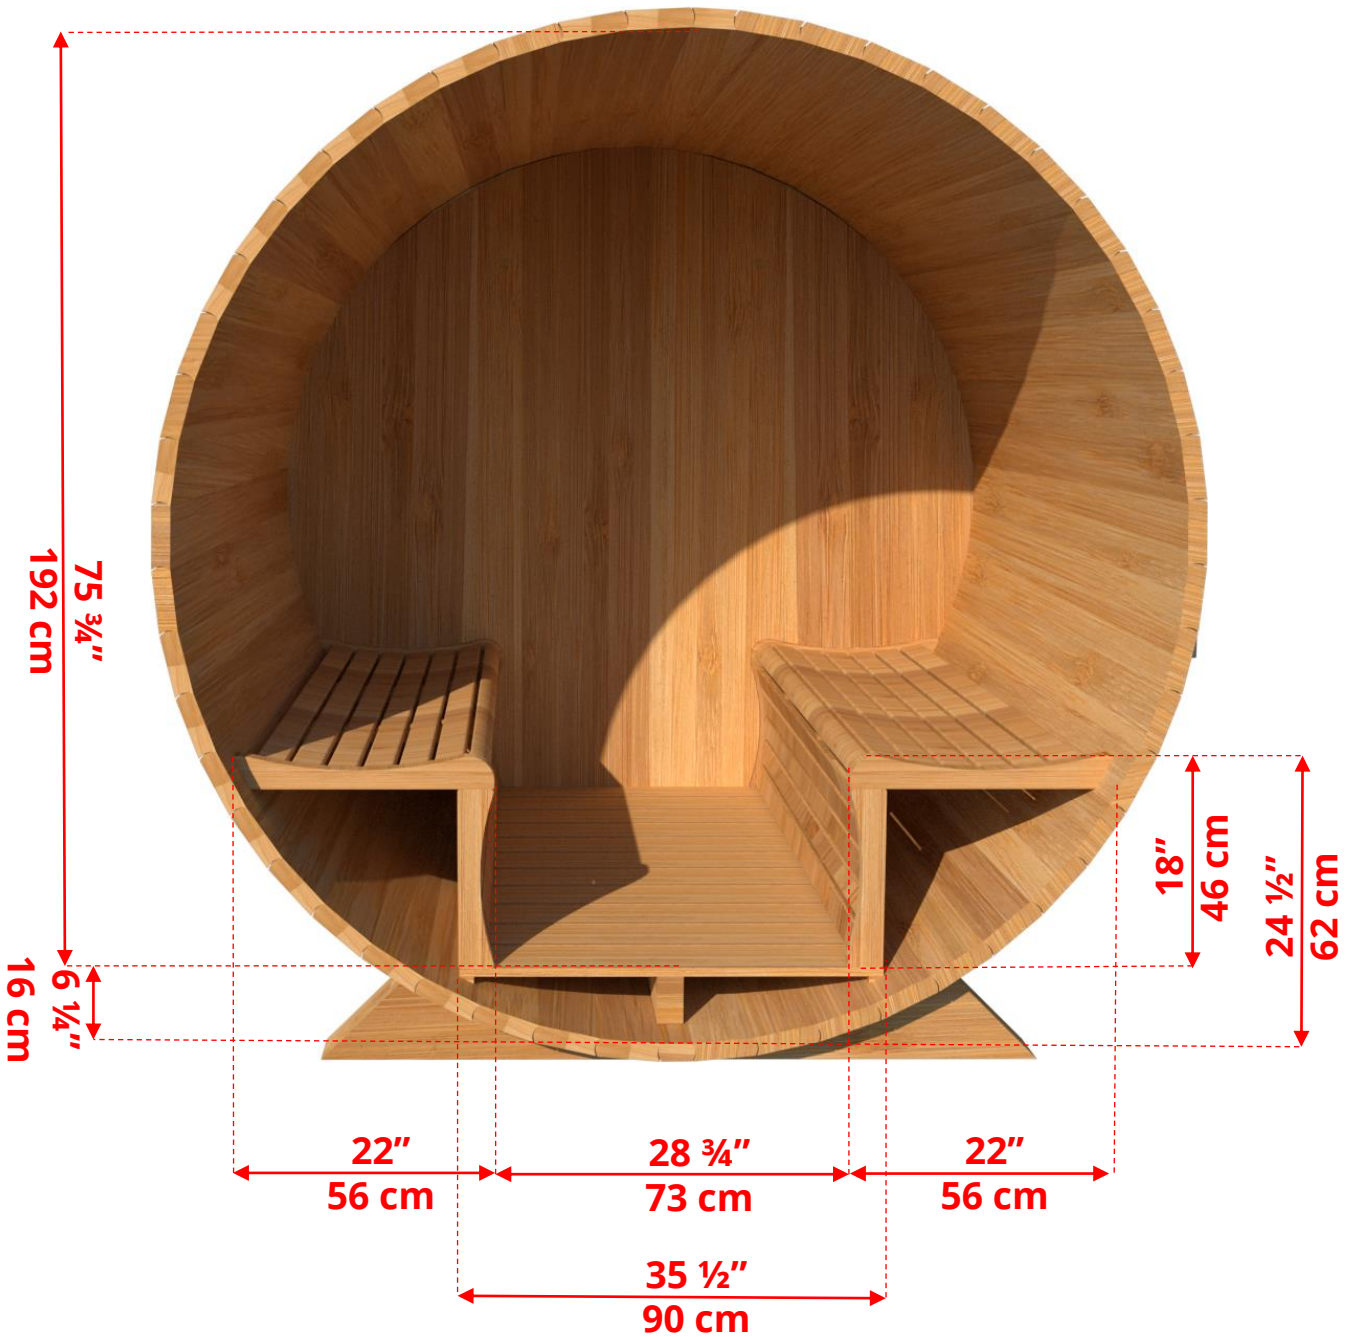

770C/772C

7'x7' (214cm) Barrel Sauna with Changeroom

770C/772C

7'x7' (214cm) Barrel Sauna with Changeroom

Standard bench layout shown with optional sauna floor

770C/772C

7'x7' (214cm) Barrel Sauna with Changeroom

770C/772C

7'x7' (214cm) Barrel Sauna with

Changeroom

Signature Sauna Benches

770C/772C

7'x7' (214cm) Barrel Sauna with Changeroom

Signature Sauna Benches

770C/772C

**7'x7' (214cm) Barrel Sauna with
Changeroom**
Lounge Sauna Benches

770C/772C

7'x7' (214cm) Barrel Sauna with Changeroom

W2

**2 Windows in Front
Wall**

****Product W2 - 2 windows available on changeroom or back wall at same measurements as front wall***

770C/772C

7'x7' (214cm) Barrel Sauna with Changeroom

Wood Burning Heater

Please note - Drawing shows sauna room measurements only.