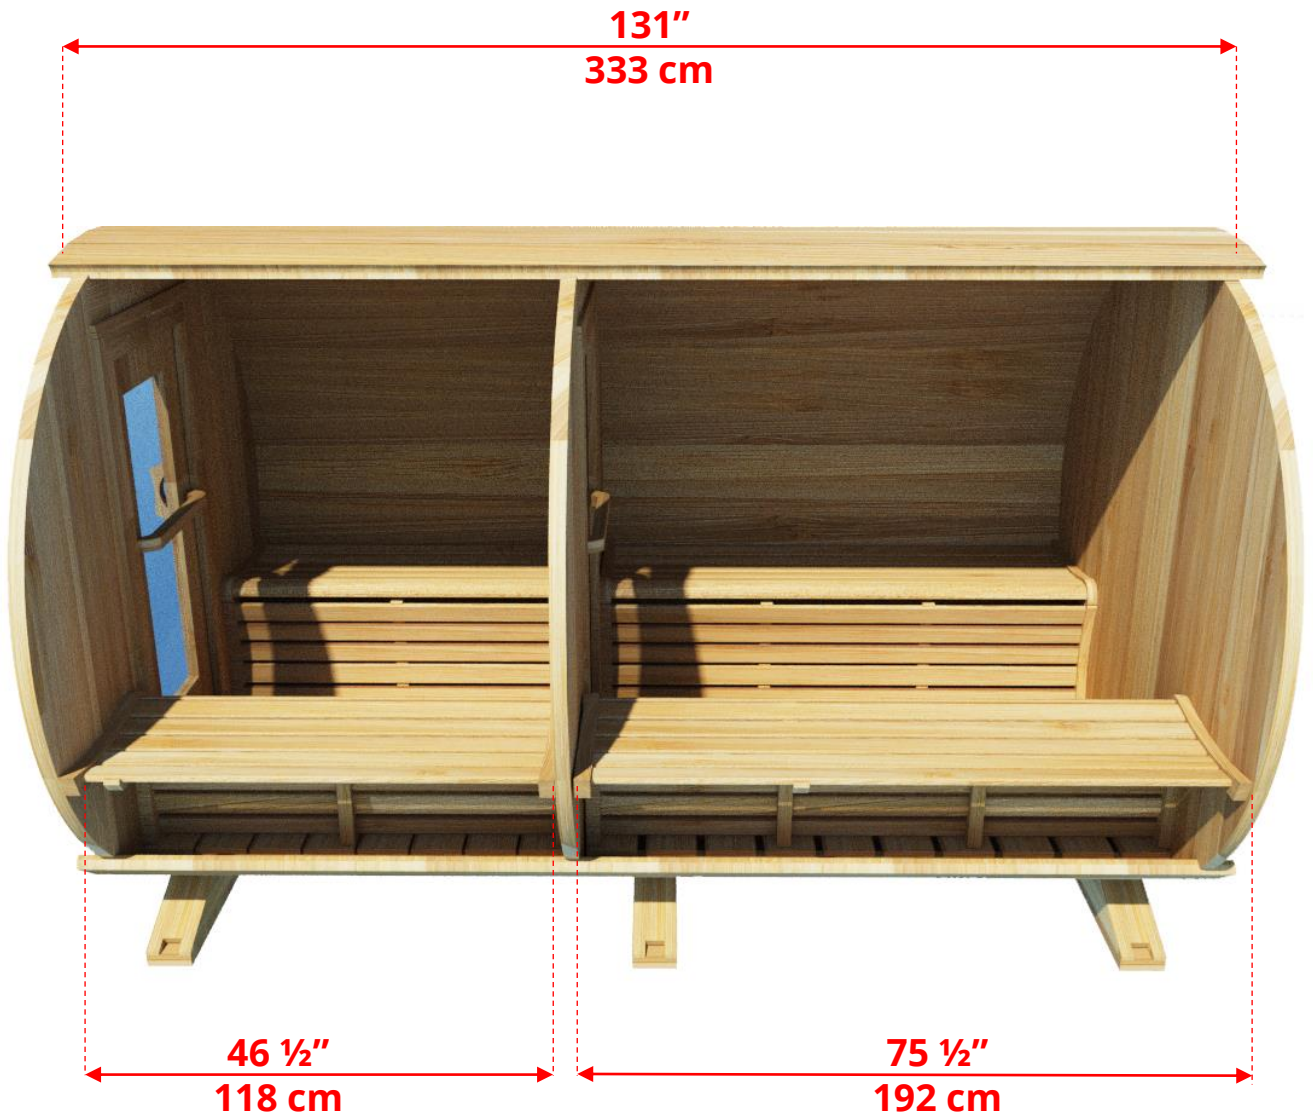

770C/772C

7'x7' (214cm) Barrel Sauna with Changeroom

770C/772C

7'x7' (214cm) Barrel Sauna with Changeroom

Standard bench layout shown with optional sauna floor

770C/772C

7'x7' (214cm) Barrel Sauna with Changeroom

770C/772C

7'x7' (214cm) Barrel Sauna with

Changeroom

Signature Sauna Benches

770C/772C

7'x7' (214cm) Barrel Sauna with Changeroom

Signature Sauna Benches

770C/772C

**7'x7' (214cm) Barrel Sauna with
Changeroom**
Lounge Sauna Benches

770C/772C

7'x7' (214cm) Barrel Sauna with Changeroom

W2

**2 Windows in Front
Wall**

****Product W2 - 2 windows available on changeroom or back wall at same measurements as front wall***

770C/772C

7'x7' (214cm) Barrel Sauna with Changeroom

Wood Burning Heater

Please note - Drawing shows sauna room measurements only.