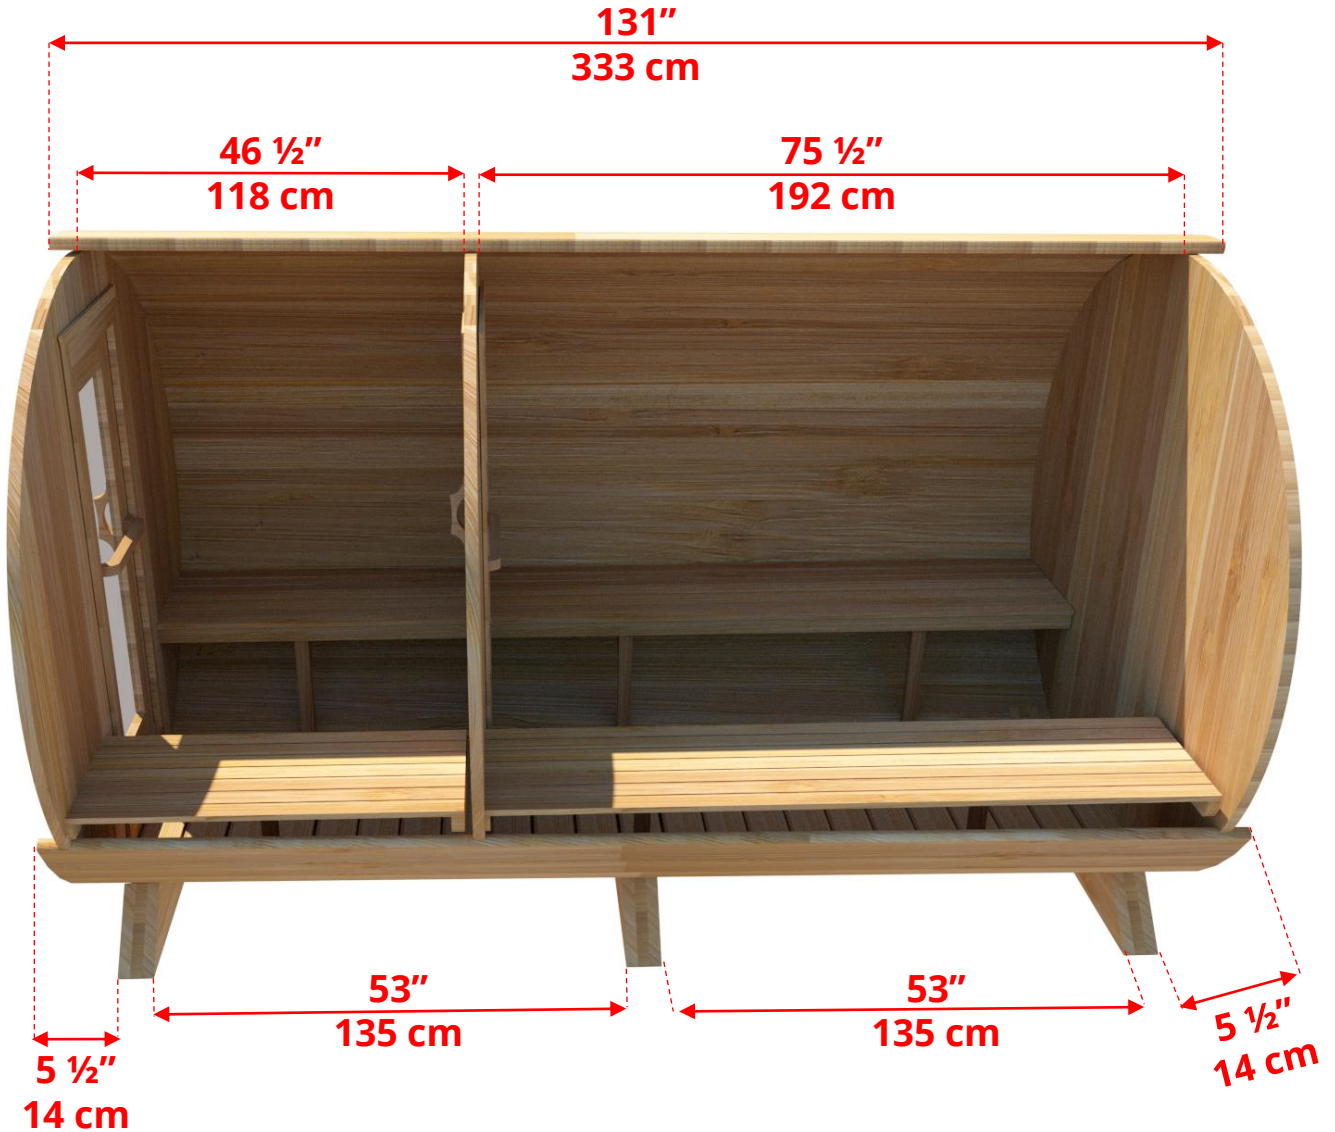

770C/772C

7'x7' (214cm) Barrel Sauna with Changeroom

770C/772C

7'x7' (214cm) Barrel Sauna with Changeroom

Standard bench layout shown with optional sauna floor

770C/772C

7'x7' (214cm) Barrel Sauna with Changeroom

770C/772C

7'x7' (214cm) Barrel Sauna with

Changeroom

Signature Sauna Benches

770C/772C

7'x7' (214cm) Barrel Sauna with Changeroom

Signature Sauna Benches

770C/772C

**7'x7' (214cm) Barrel Sauna with
Changeroom**
Lounge Sauna Benches

770C/772C

7'x7' (214cm) Barrel Sauna with Changeroom

W2

**2 Windows in Front
Wall**

****Product W2 - 2 windows available on changeroom or back wall at same measurements as front wall***

770C/772C

7'x7' (214cm) Barrel Sauna with Changeroom

Wood Burning Heater

Please note - Drawing shows sauna room measurements only.