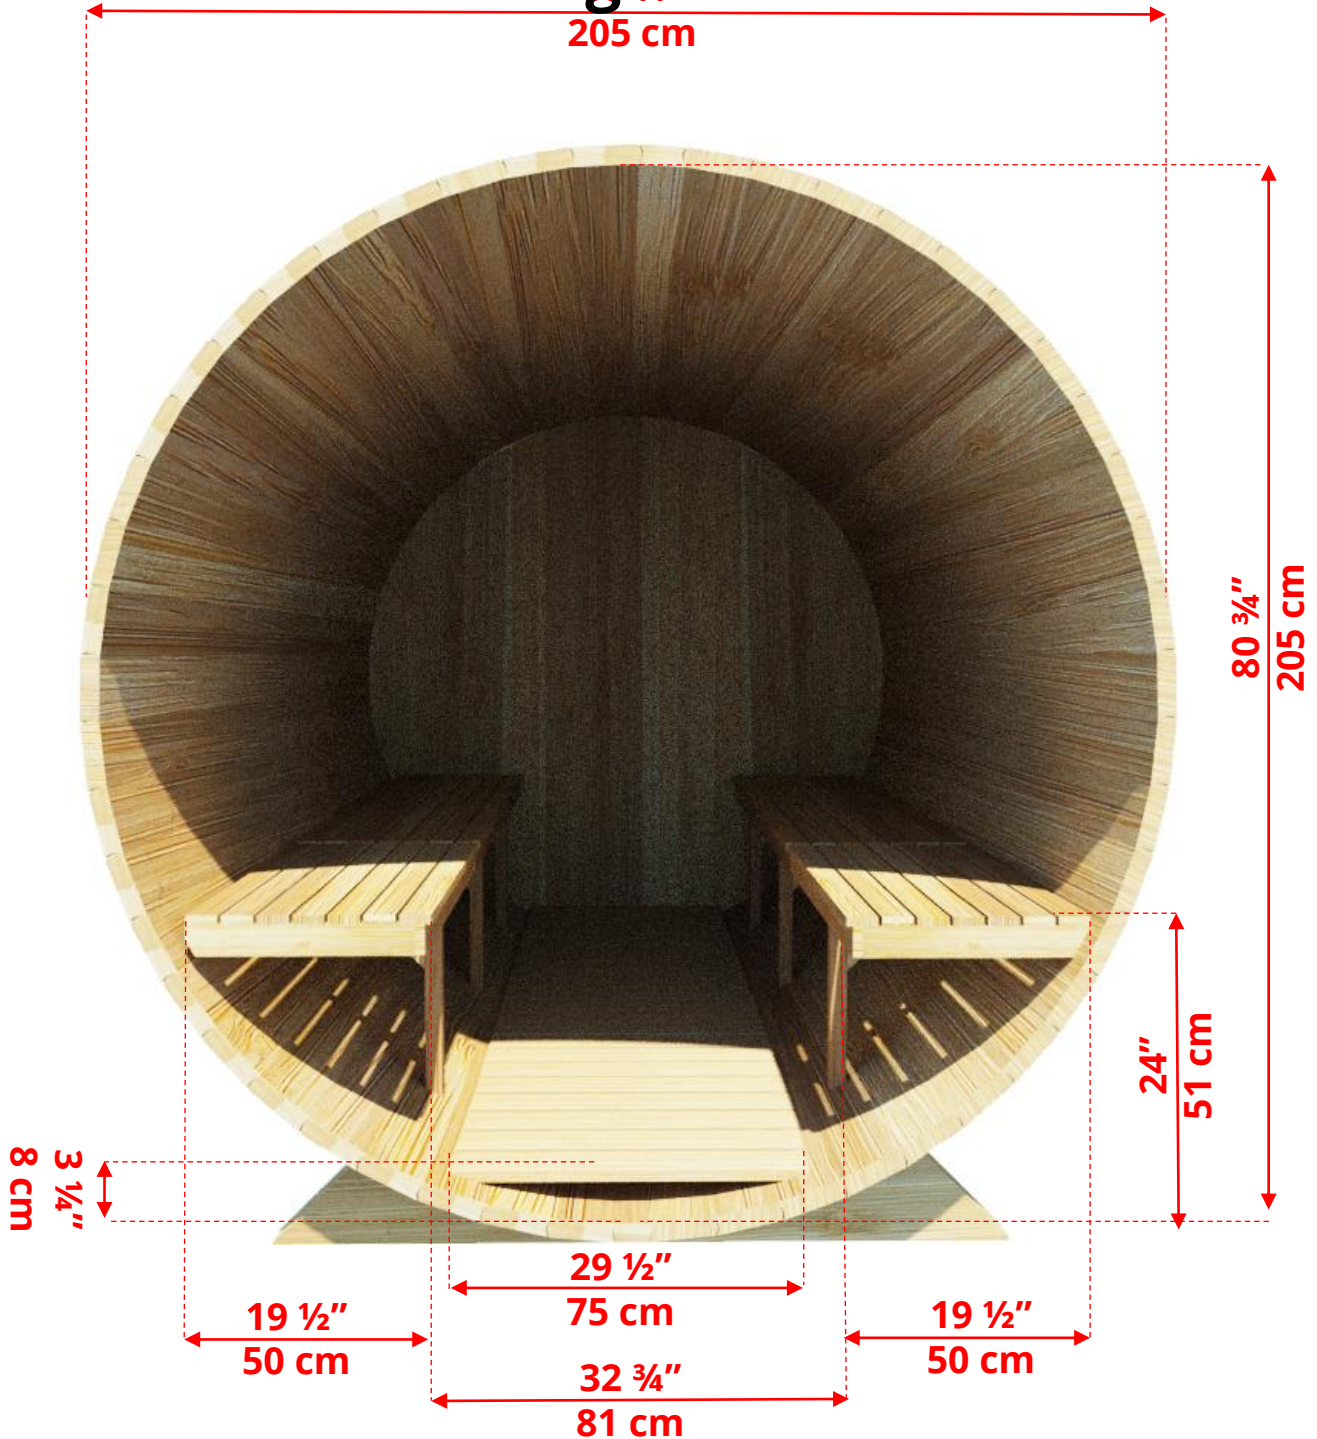

770C/772C

7'x7' (214cm) Barrel Sauna with Changeroom

770C/772C

7'x7' (214cm) Barrel Sauna with Changeroom

Standard bench layout shown with optional sauna floor

770C/772C

7'x7' (214cm) Barrel Sauna with Changeroom

770C/772C

7'x7' (214cm) Barrel Sauna with

Changeroom

Signature Sauna Benches

770C/772C

7'x7' (214cm) Barrel Sauna with Changeroom

Signature Sauna Benches

770C/772C

**7'x7' (214cm) Barrel Sauna with
Changeroom**
Lounge Sauna Benches

770C/772C

7'x7' (214cm) Barrel Sauna with Changeroom

W2

**2 Windows in Front
Wall**

****Product W2 - 2 windows available on changeroom or back wall at same measurements as front wall***

770C/772C

7'x7' (214cm) Barrel Sauna with Changeroom

Wood Burning Heater

Please note - Drawing shows sauna room measurements only.