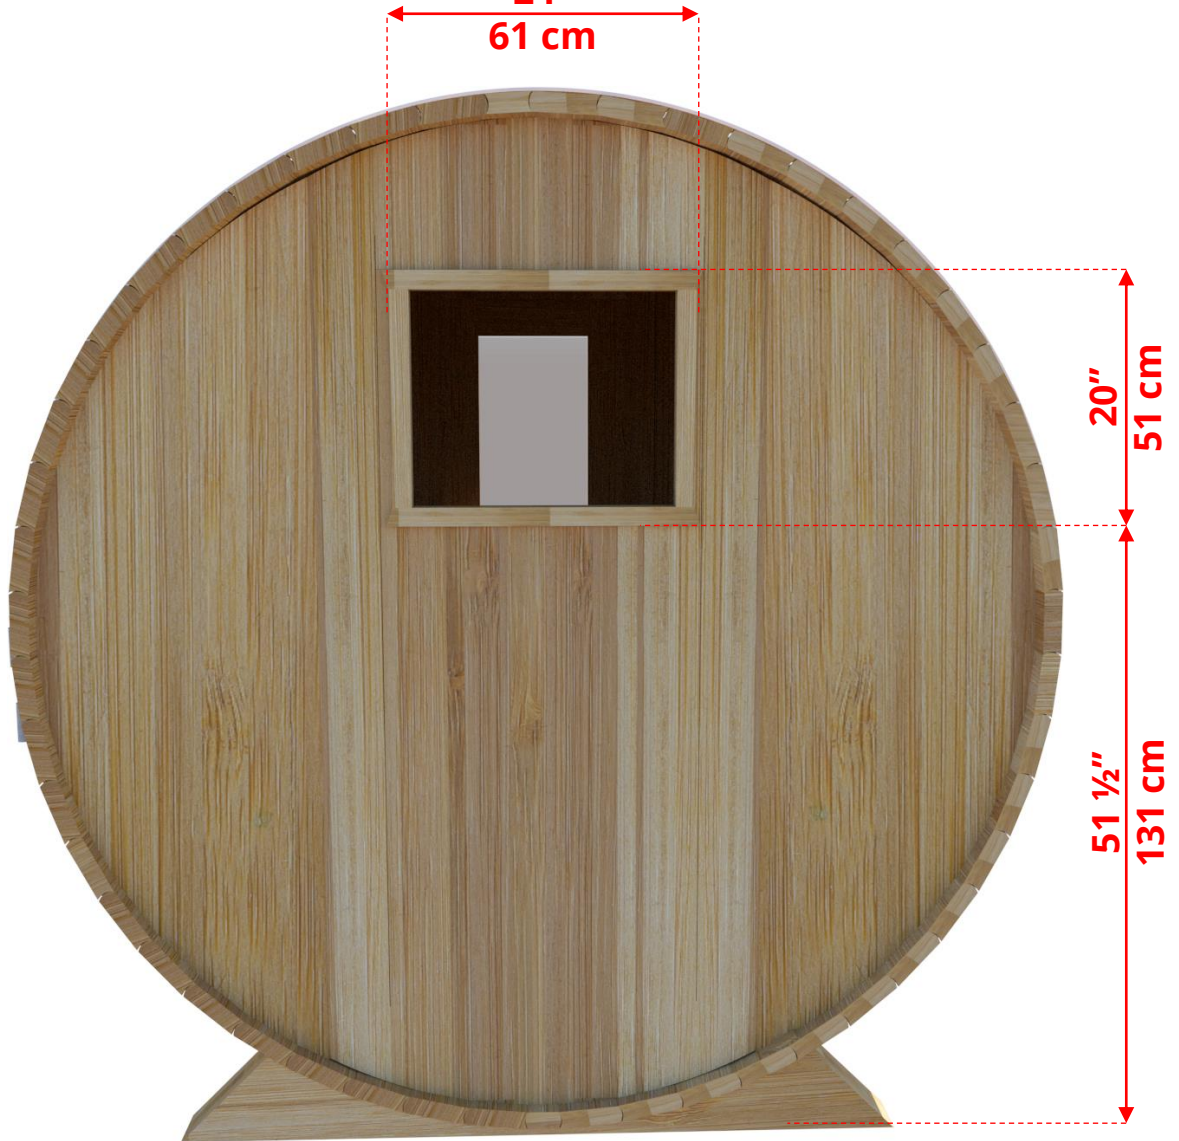

770C/772C

7'x7' (214cm) Barrel Sauna with Changeroom

770C/772C

7'x7' (214cm) Barrel Sauna with Changeroom

Standard bench layout shown with optional sauna floor

770C/772C

7'x7' (214cm) Barrel Sauna with Changeroom

**7'x7' (214cm) Barrel Sauna with
Changeroom**
Lounge Sauna Benches

770C/772C

7'x7' (214cm) Barrel Sauna with Changeroom

W2

**2 Windows in Front
Wall**

****Product W2 - 2 windows available on changeroom or back wall at same measurements as front wall***

770C/772C

**7'x7' (214cm) Barrel Sauna with
Changeroom**
Halfmoon Front Wall Windows

WHMFB7
Halfmoon Back Wall Window

770C/772C

7'x7' (214cm) Barrel Sauna with Changeroom

W1
Rectangle Window in Back Wall
24"

770C/772C

7'x7' (214cm) Barrel Sauna with Changeroom

Wood Burning Heater

Please note - Drawing shows sauna room measurements only.