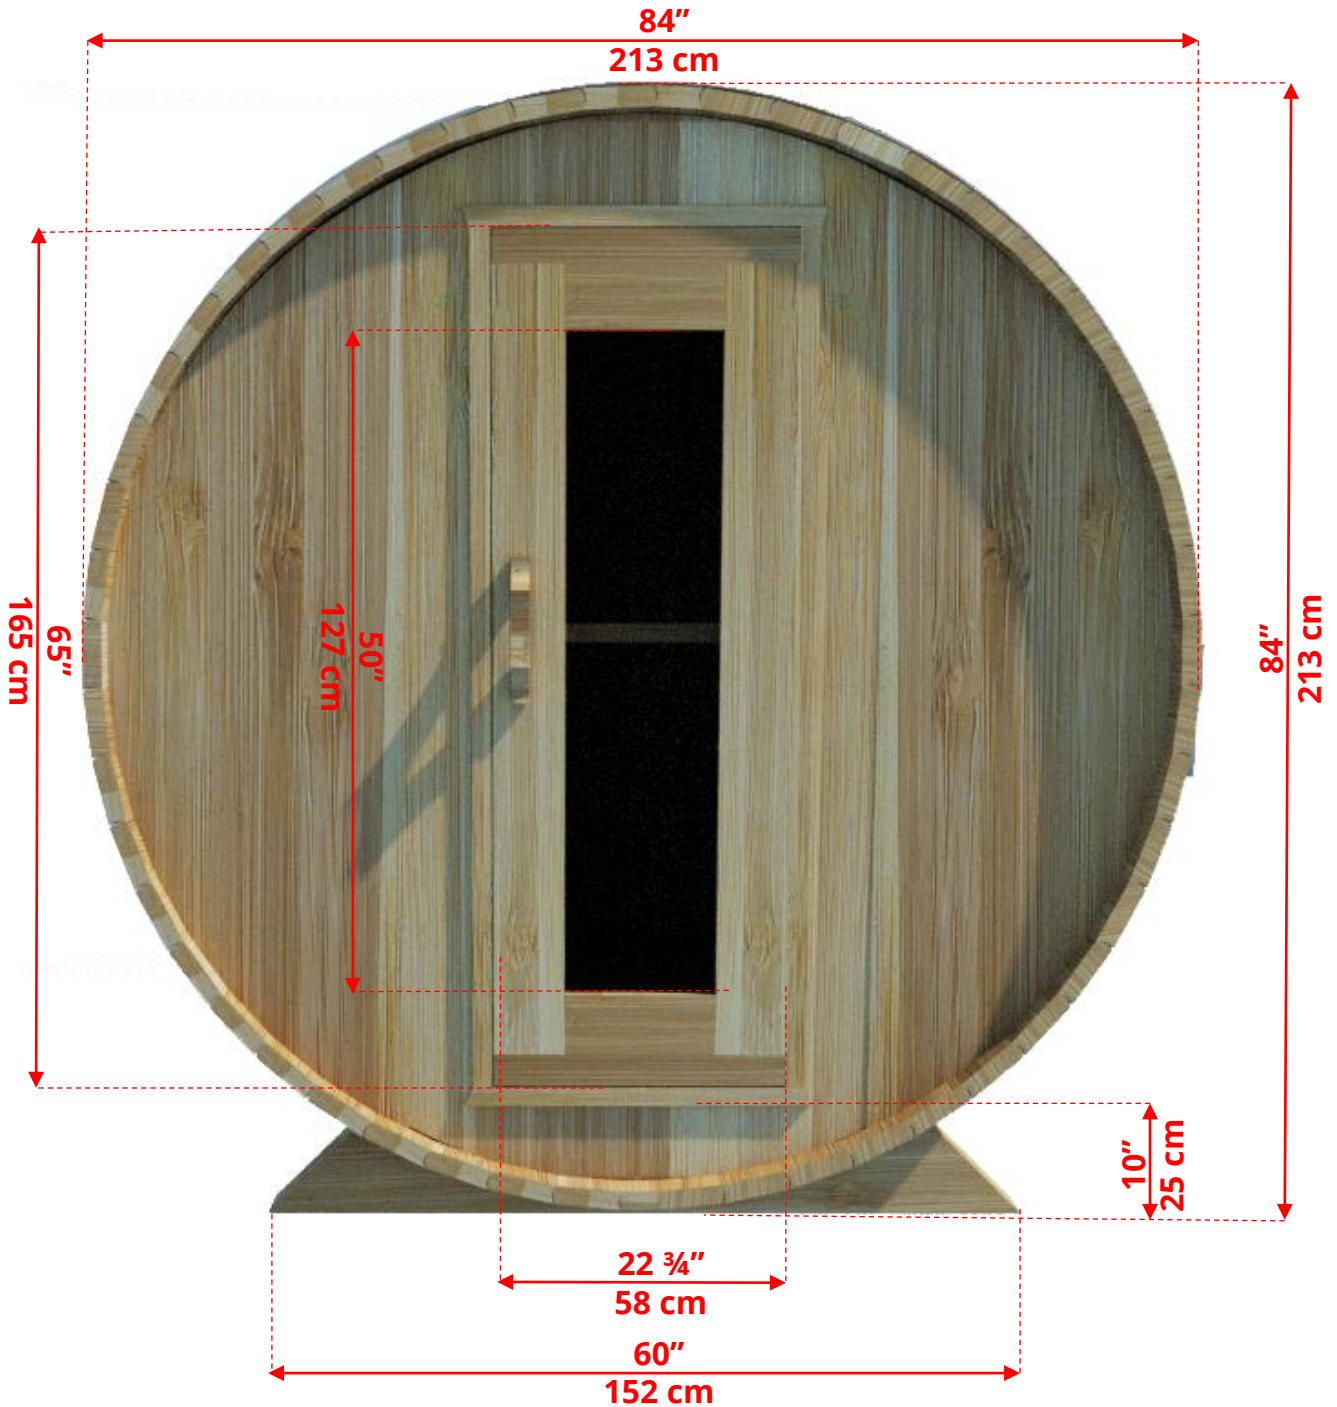

770C/772C

7'x7' (214cm) Barrel Sauna with Changeroom

770C/772C

7'x7' (214cm) Barrel Sauna with Changeroom

Standard bench layout shown with optional sauna floor

770C/772C

7'x7' (214cm) Barrel Sauna with Changeroom

770C/772C

7'x7' (214cm) Barrel Sauna with

Changeroom

Signature Sauna Benches

770C/772C

7'x7' (214cm) Barrel Sauna with Changeroom

Signature Sauna Benches

770C/772C

**7'x7' (214cm) Barrel Sauna with
Changeroom**
Lounge Sauna Benches

770C/772C

7'x7' (214cm) Barrel Sauna with Changeroom

W2

**2 Windows in Front
Wall**

****Product W2 - 2 windows available on changeroom or back wall at same measurements as front wall***

770C/772C

7'x7' (214cm) Barrel Sauna with Changeroom

Wood Burning Heater

Please note - Drawing shows sauna room measurements only.