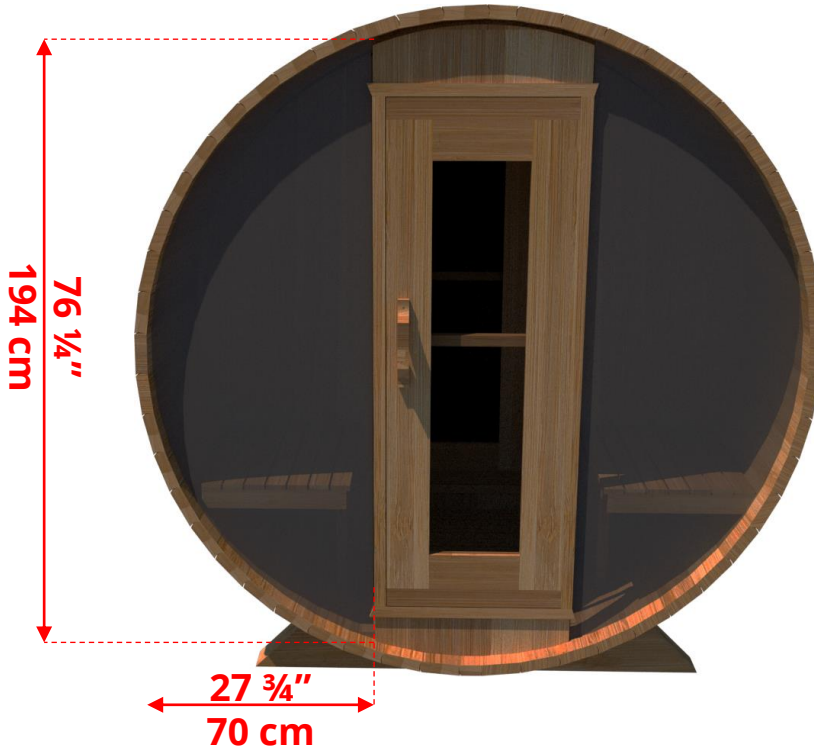

770C/772C

7'x7' (214cm) Barrel Sauna with Changeroom

770C/772C

7'x7' (214cm) Barrel Sauna with Changeroom

Standard bench layout shown with optional sauna floor

770C/772C

7'x7' (214cm) Barrel Sauna with Changeroom

770C/772C

7'x7' (214cm) Barrel Sauna with

Changeroom

Signature Sauna Benches

770C/772C

7'x7' (214cm) Barrel Sauna with Changeroom

Signature Sauna Benches

770C/772C

**7'x7' (214cm) Barrel Sauna with
Changeroom**
Lounge Sauna Benches

770C/772C

7'x7' (214cm) Barrel Sauna with Changeroom

W2

**2 Windows in Front
Wall**

****Product W2 - 2 windows available on changeroom or back wall at same measurements as front wall***

770C/772C

**7'x7' (214cm) Barrel Sauna with
Changeroom**
Halfmoon Front Wall Windows

WHMFB7
Halfmoon Back Wall Window

770C/772C

7'x7' (214cm) Barrel Sauna with Changeroom

W1
Rectangle Window in Back Wall
24"