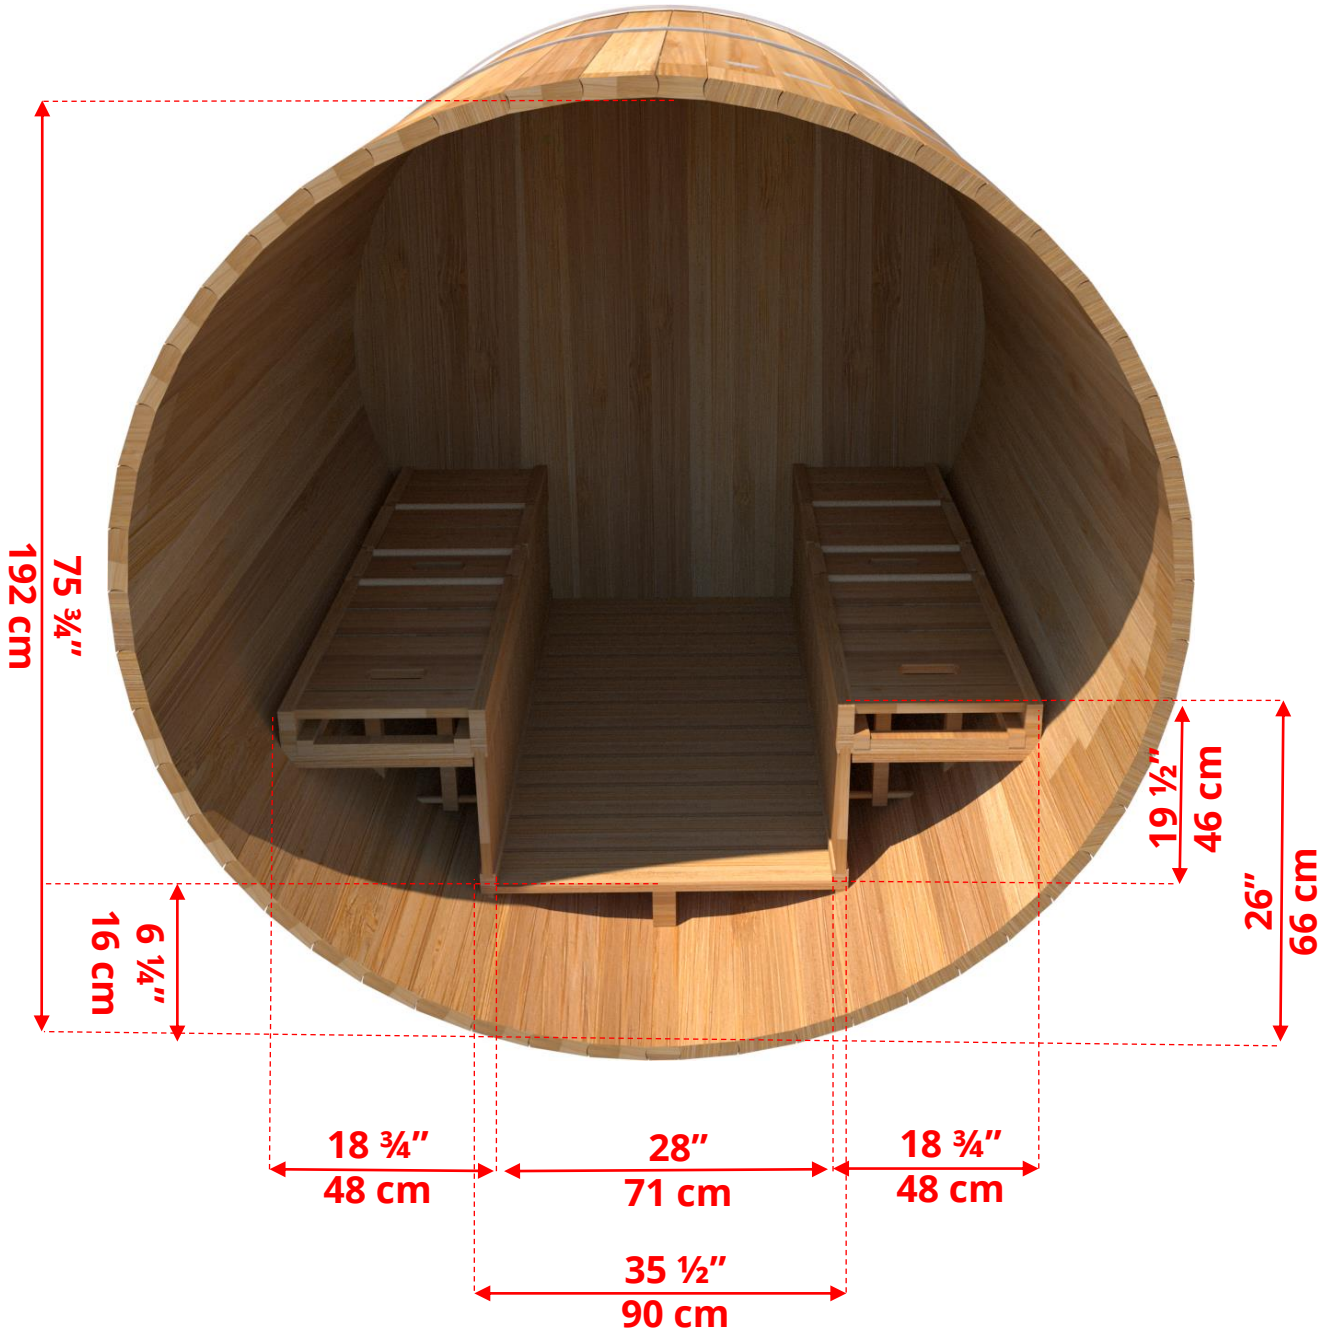

770C/772C

7'x7' (214cm) Barrel Sauna with Changeroom

770C/772C

7'x7' (214cm) Barrel Sauna with Changeroom

Standard bench layout shown with optional sauna floor

770C/772C

7'x7' (214cm) Barrel Sauna with Changeroom

770C/772C

7'x7' (214cm) Barrel Sauna with

Changeroom

Signature Sauna Benches

770C/772C

7'x7' (214cm) Barrel Sauna with Changeroom

Signature Sauna Benches

770C/772C

**7'x7' (214cm) Barrel Sauna with
Changeroom**
Lounge Sauna Benches

770C/772C

7'x7' (214cm) Barrel Sauna with Changeroom

W2

**2 Windows in Front
Wall**

****Product W2 - 2 windows available on changeroom or back wall at same measurements as front wall***

770C/772C

7'x7' (214cm) Barrel Sauna with Changeroom

Wood Burning Heater

Please note - Drawing shows sauna room measurements only.