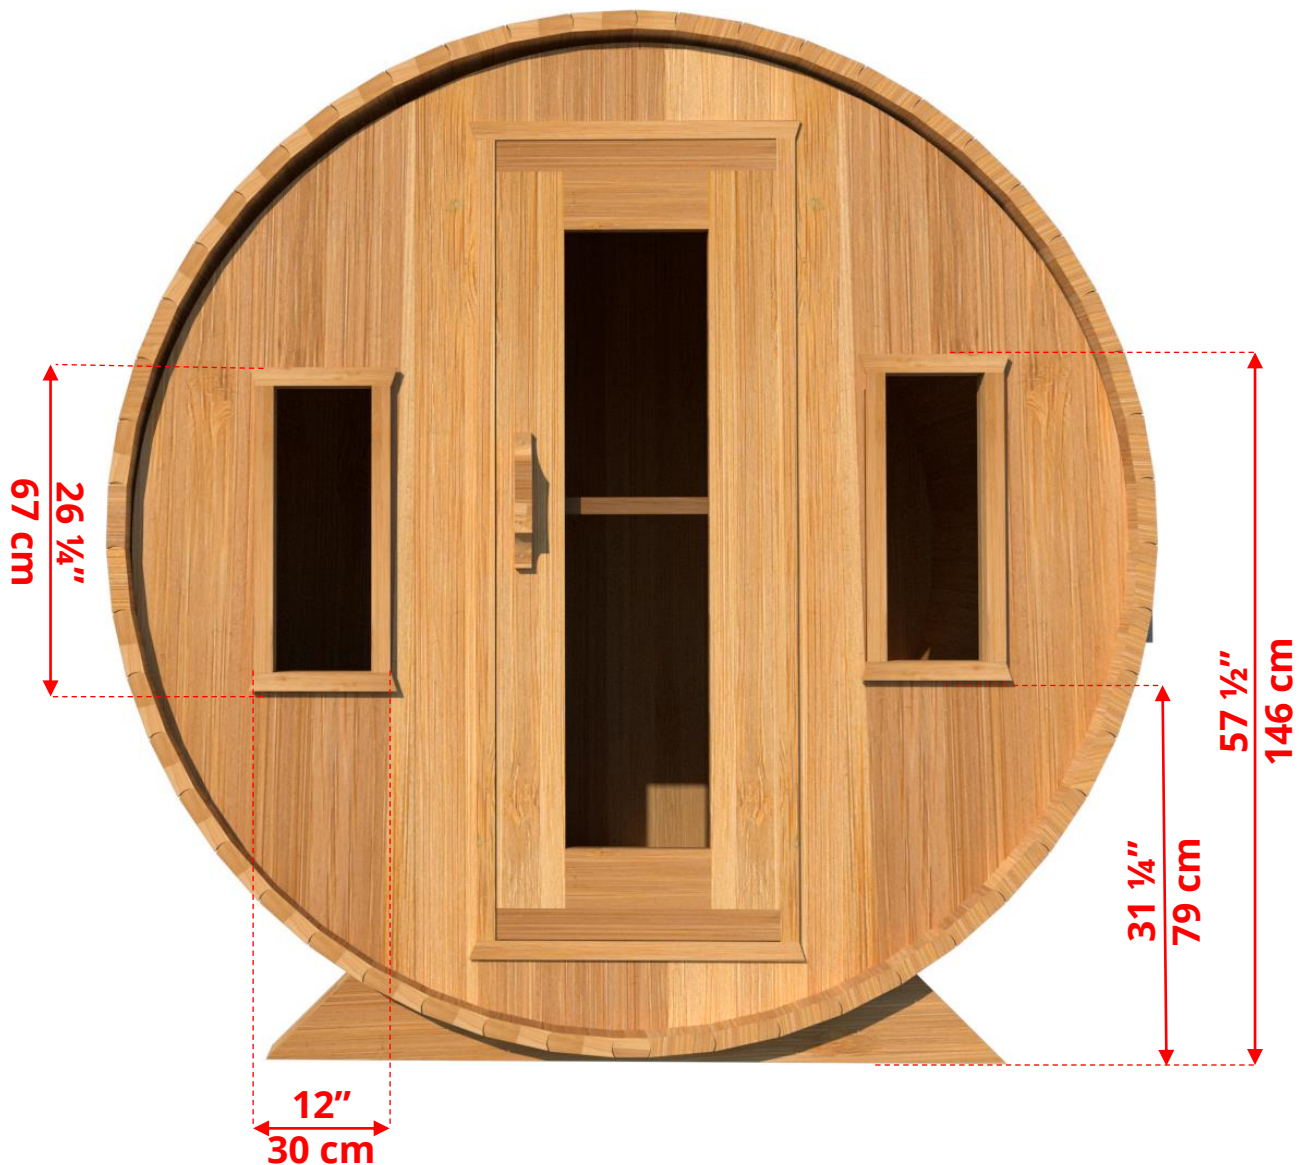

770C/772C

7'x7' (214cm) Barrel Sauna with Changeroom

770C/772C

7'x7' (214cm) Barrel Sauna with Changeroom

Standard bench layout shown with optional sauna floor

770C/772C

7'x7' (214cm) Barrel Sauna with Changeroom

770C/772C

7'x7' (214cm) Barrel Sauna with

Changeroom

Signature Sauna Benches

770C/772C

7'x7' (214cm) Barrel Sauna with Changeroom

Signature Sauna Benches

770C/772C

**7'x7' (214cm) Barrel Sauna with
Changeroom**
Lounge Sauna Benches

770C/772C

7'x7' (214cm) Barrel Sauna with Changeroom

W2

**2 Windows in Front
Wall**

****Product W2 - 2 windows available on changeroom or back wall at same measurements as front wall***

770C/772C

**7'x7' (214cm) Barrel Sauna with
Changeroom**
Halfmoon Front Wall Windows

WHMFB7
Halfmoon Back Wall Window

770C/772C

7'x7' (214cm) Barrel Sauna with Changeroom

W1
Rectangle Window in Back Wall
24"