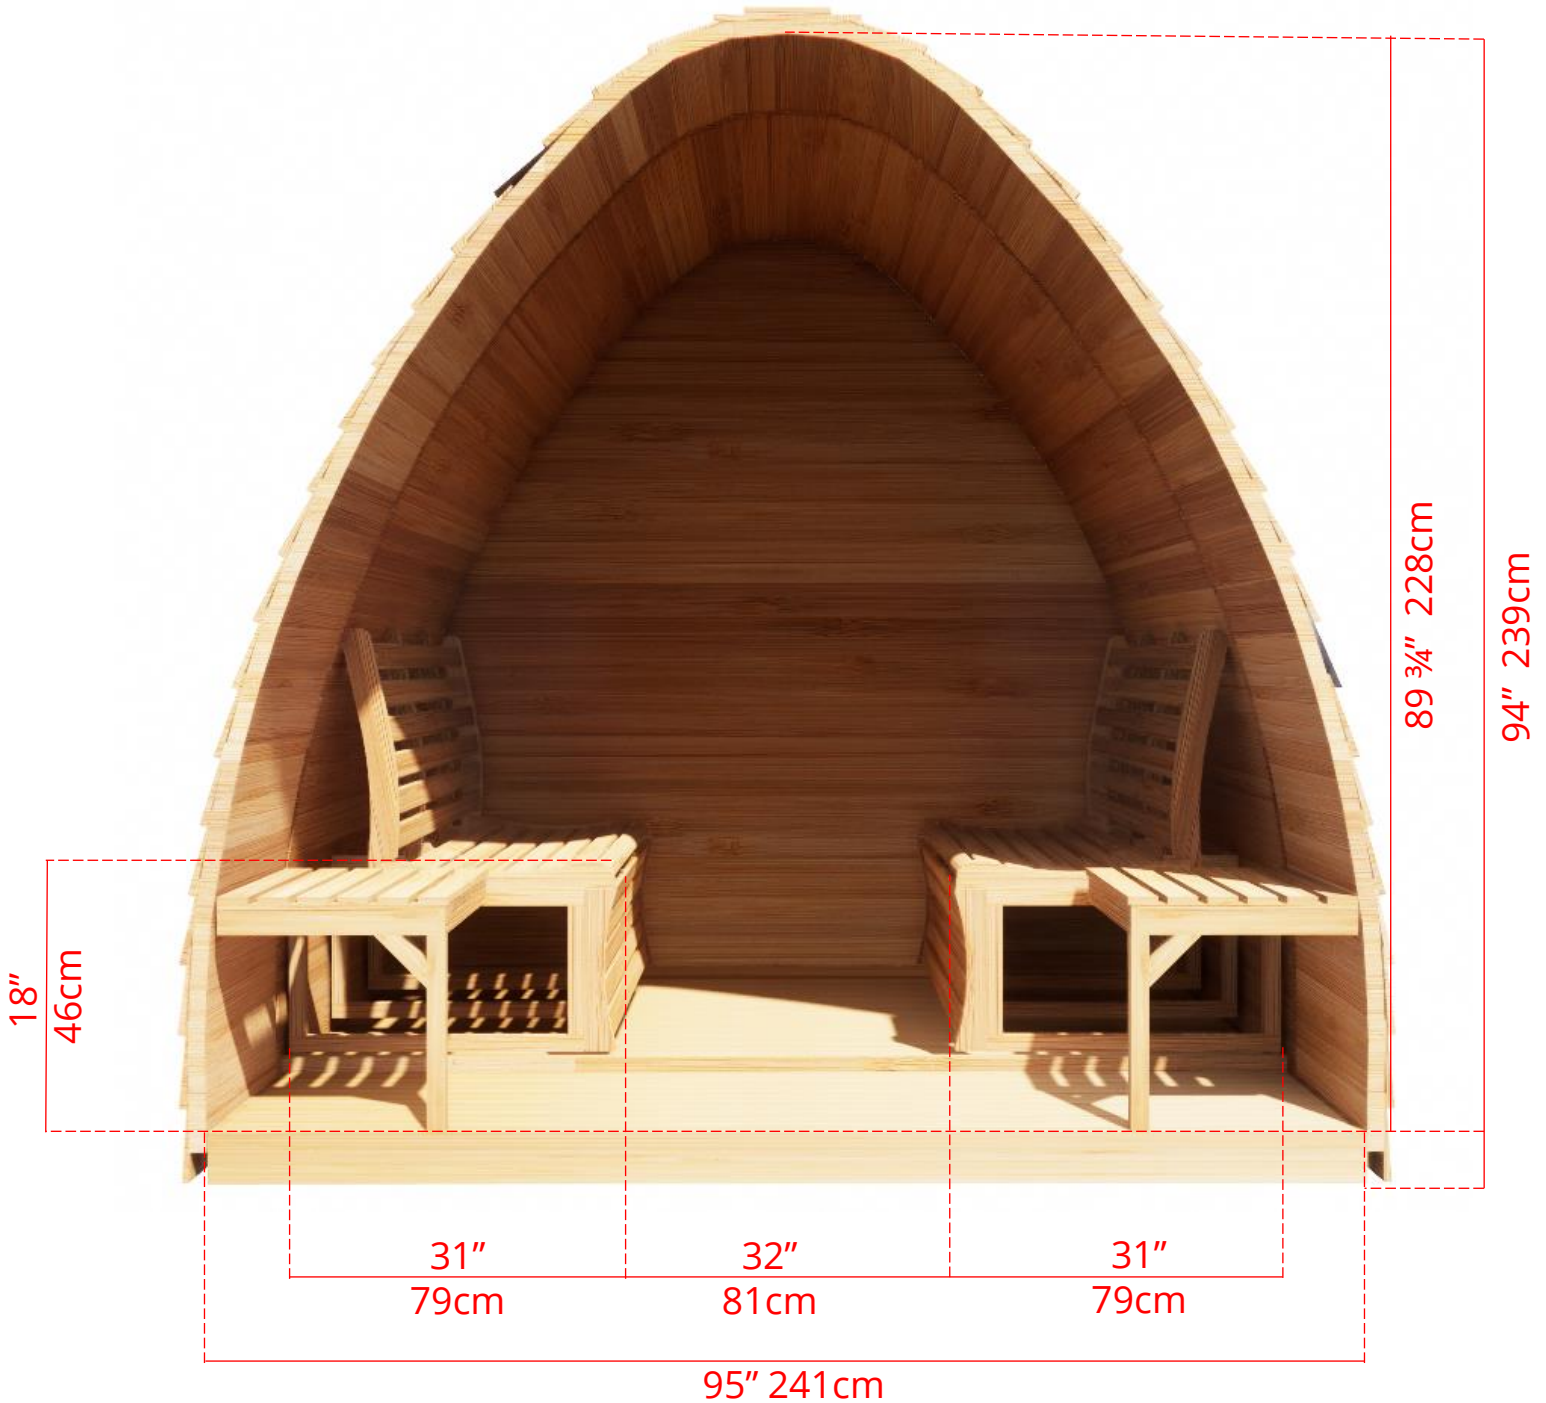

870P/872P

8' x 7' Western Red Cedar Pod Sauna With Porch

2 Tier Benches on Back Wall & Side Wall (Left or Right)

tel: 888-923-9813 | info@leisurecraft.com | web: www.leisurecraft.com

870P/872P

8' x 7' Western Red Cedar Pod Sauna With Porch

Side Wall Benches

Manufactured by:

tel: 888-923-9813 | info@leisurecraft.com | web: www.leisurecraft.com

870P/872P

8' x 7' Western Red Cedar Pod Sauna With Porch

Side Wall Benches

Manufactured by:

tel: 888-923-9813 | info@leisurecraft.com | web: www.leisurecraft.com

870P/872P

8' x 7' Western Red Cedar Pod Sauna With Porch

Signature Benches

Manufactured by:

tel: 888-923-9813 | info@leisurecraft.com | web: www.leisurecraft.com

870P/872P

8' x 7' Western Red Cedar Pod Sauna With Porch

Available with L Bench or Side wall bench layout

* Only available with Electric Heater

870P/872P

8' x 7' Western Red Cedar Pod Sauna With Porch

Rectangle Window in Back Wall

20" (50cm) x 30" (76cm)

Available with L Bench or Side wall bench layout