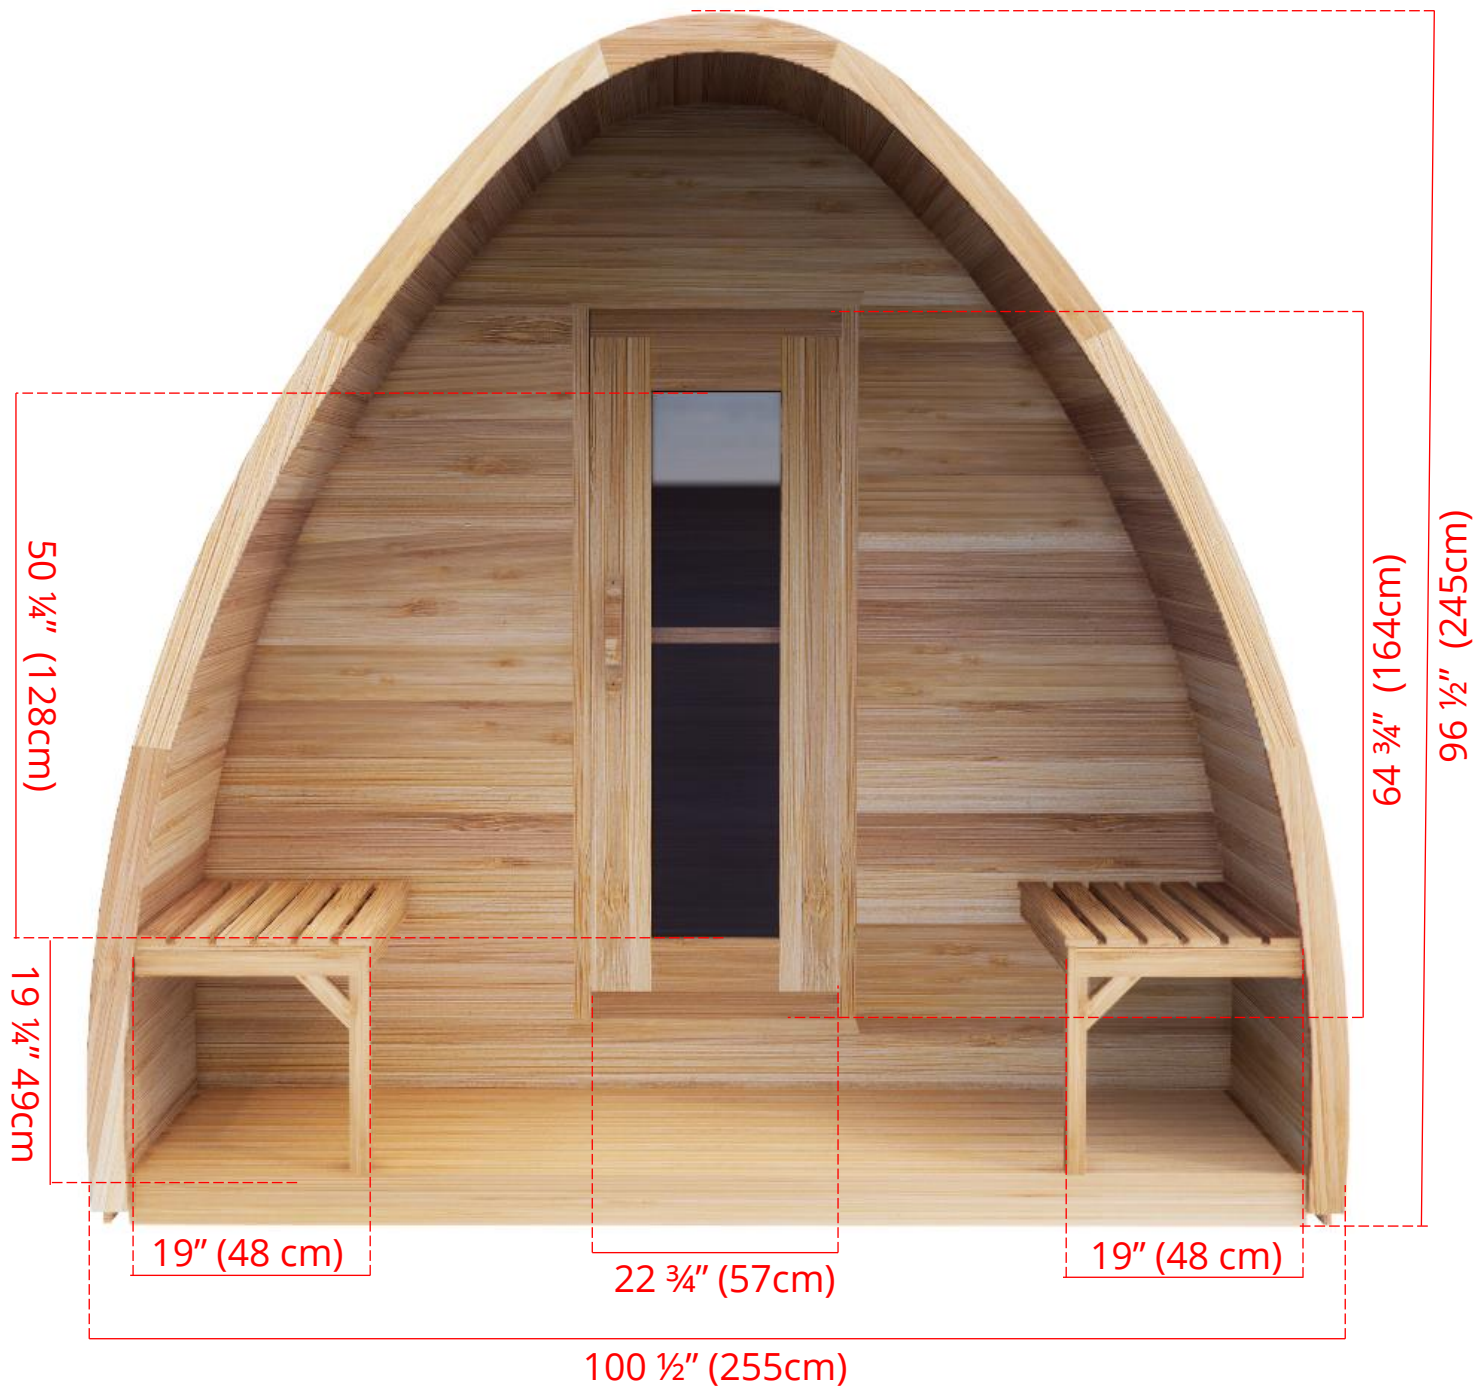

870P/872P

8' x 7' Western Red Cedar Pod Sauna With Porch

Manufactured by:

tel: 888-923-9813 | info@leisurecraft.com | web: www.leisurecraft.com

870P/872P

8' x 7' Western Red Cedar Pod Sauna With Porch

Manufactured by:

tel: 888-923-9813 | info@leisurecraft.com | web: www.leisurecraft.com

870P/872P

8' x 7' Western Red Cedar Pod Sauna With Porch

2 Tier Benches on Back Wall & Side Wall (Left or Right)

Manufactured by:

tel: 888-923-9813 | info@leisurecraft.com | web: www.leisurecraft.com

870P/872P

8' x 7' Western Red Cedar Pod Sauna With Porch

2 Tier Benches on Back Wall & Side Wall (Left or Right)

tel: 888-923-9813 | info@leisurecraft.com | web: www.leisurecraft.com

870P/872P

8' x 7' Western Red Cedar Pod Sauna With Porch

Available with L Bench or Side wall bench layout

* Only available with Electric Heater

870P/872P

8' x 7' Western Red Cedar Pod Sauna With Porch

Rectangle Window in Back Wall

20" (50cm) x 30" (76cm)

Available with L Bench or Side wall bench layout