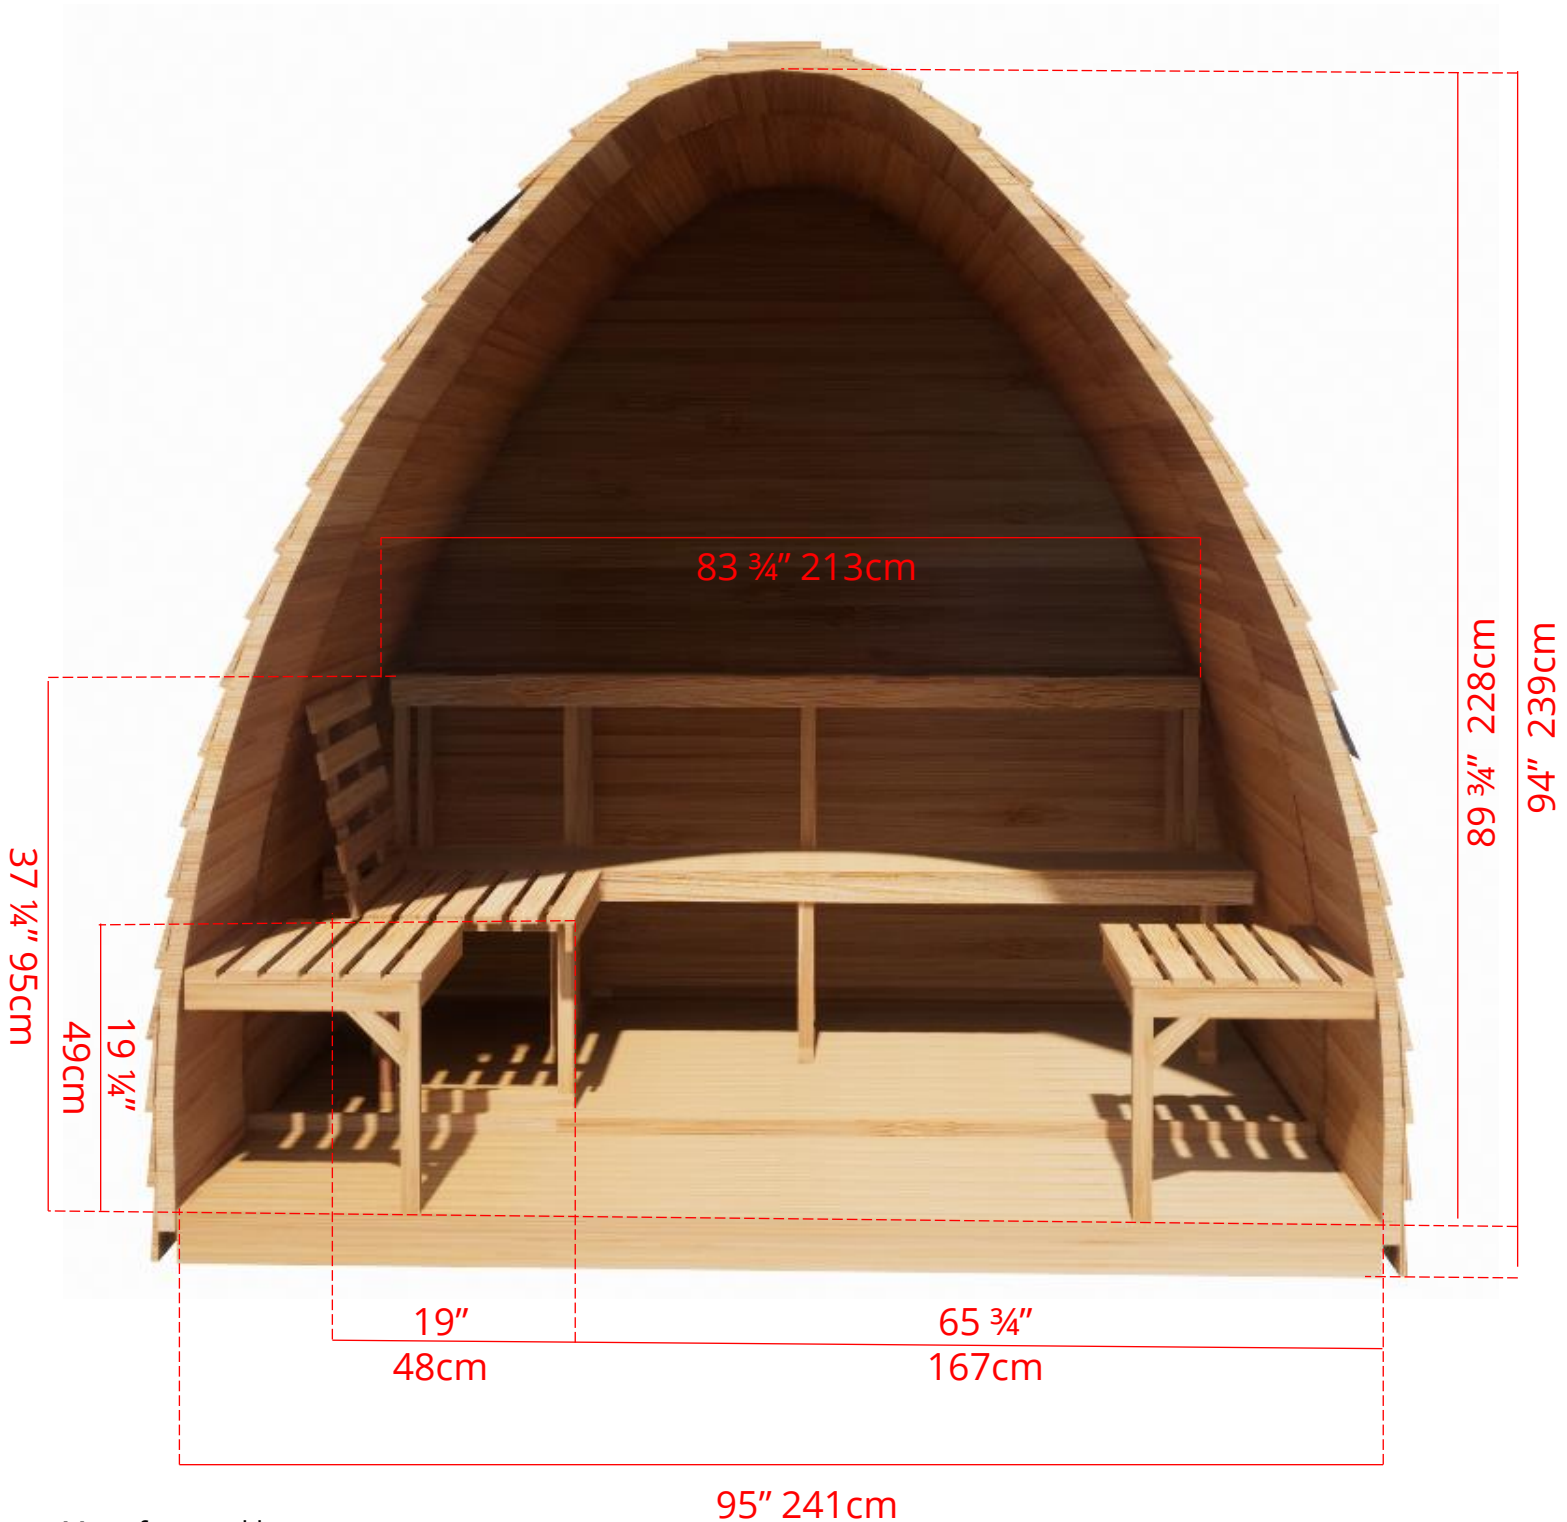

870P/872P

8' x 7' Western Red Cedar Pod Sauna With Porch

Manufactured by:

tel: 888-923-9813 | info@leisurecraft.com | web: www.leisurecraft.com

870P/872P

8' x 7' Western Red Cedar Pod Sauna With Porch

Manufactured by:

tel: 888-923-9813 | info@leisurecraft.com | web: www.leisurecraft.com

870P/872P

8' x 7' Western Red Cedar Pod Sauna With Porch

2 Tier Benches on Back Wall & Side Wall (Left or Right)

Manufactured by:

tel: 888-923-9813 | info@leisurecraft.com | web: www.leisurecraft.com

870P/872P

8' x 7' Western Red Cedar Pod Sauna With Porch

2 Tier Benches on Back Wall & Side Wall (Left or Right)

tel: 888-923-9813 | info@leisurecraft.com | web: www.leisurecraft.com

870P/872P

8' x 7' Western Red Cedar Pod Sauna With Porch

Available with L Bench or Side wall bench layout

* Only available with Electric Heater

870P/872P

8' x 7' Western Red Cedar Pod Sauna With Porch

Rectangle Window in Back Wall

20" (50cm) x 30" (76cm)

Available with L Bench or Side wall bench layout