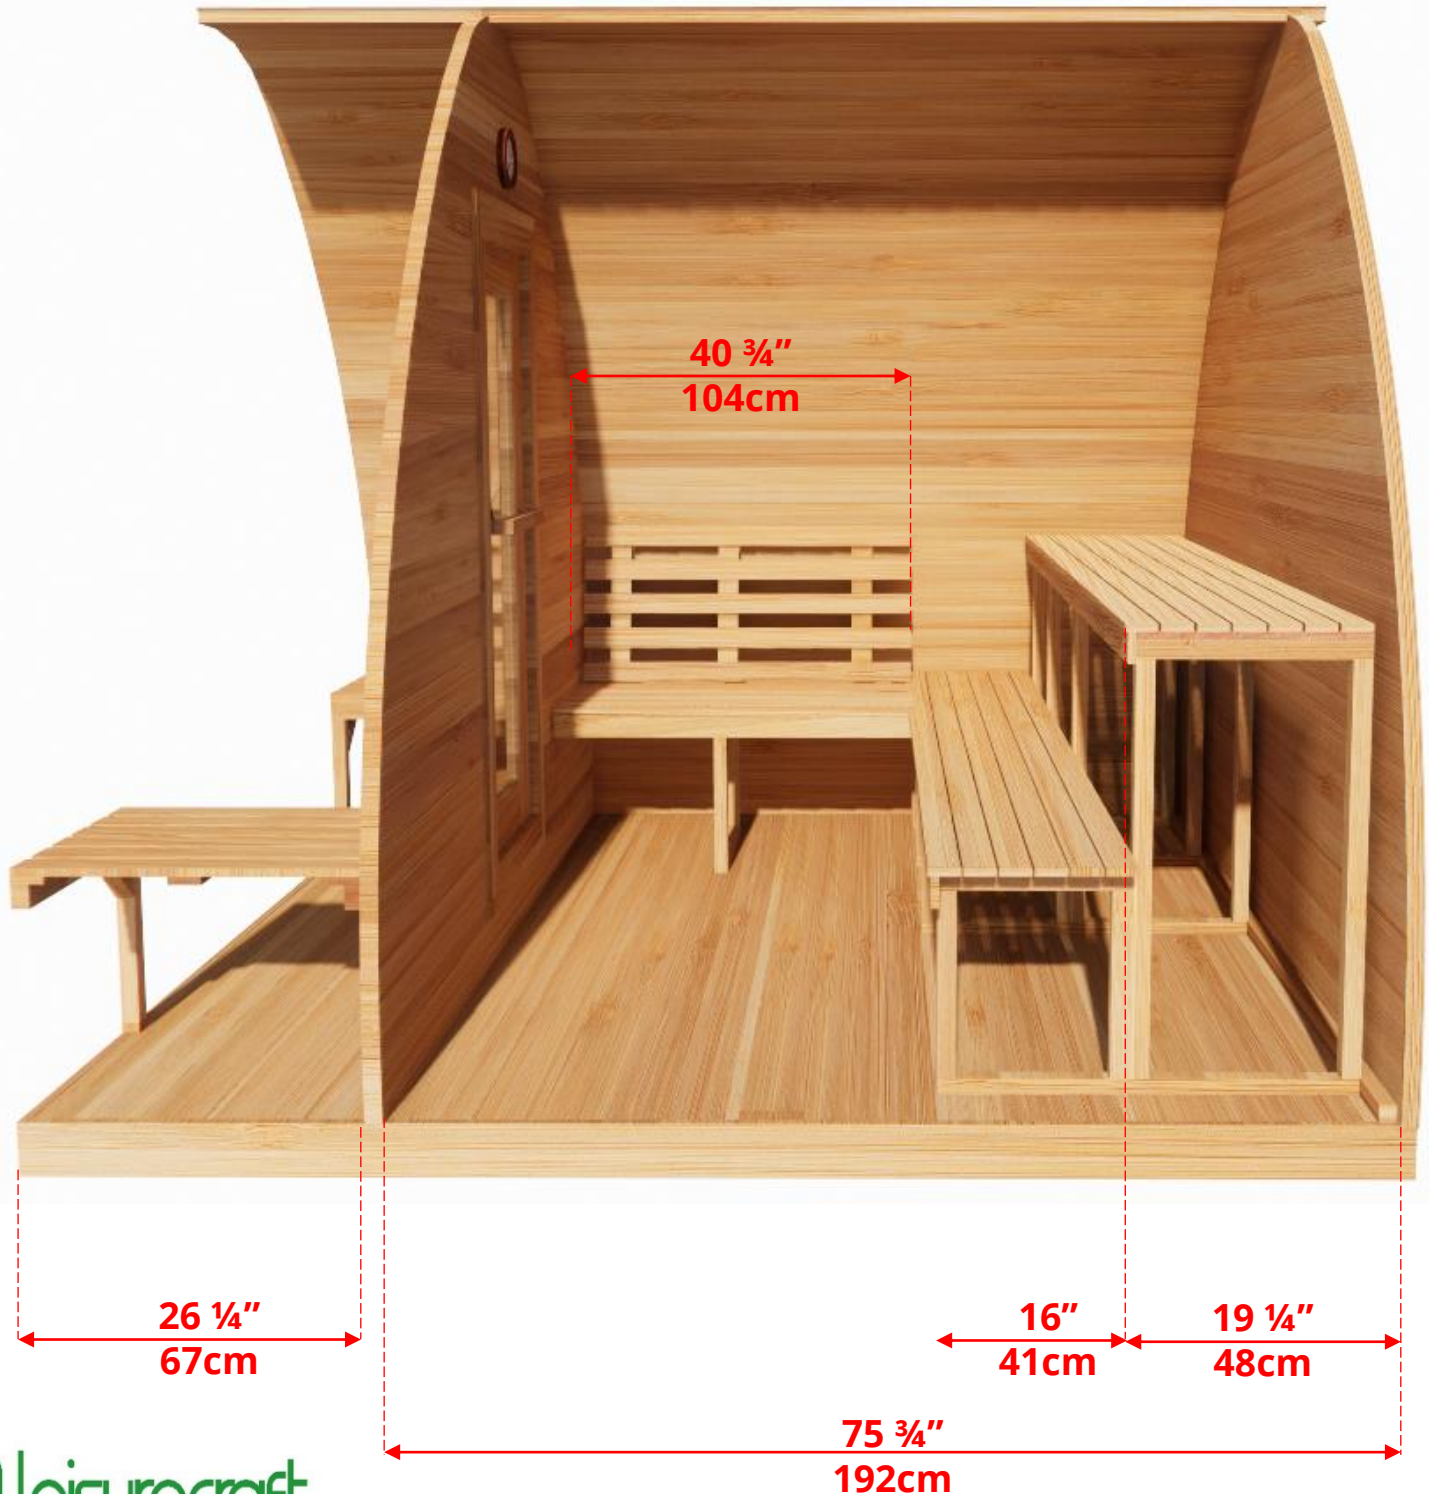

tel: 888-923-9813 | info@leisurecraft.com | web: www.leisurecraft.com

870P/872P

8' x 7' Western Red Cedar Pod Sauna With Porch

2 Tier Benches on Back Wall & Side Wall (Left or Right)

Manufactured by:

tel: 888-923-9813 | info@leisurecraft.com | web: www.leisurecraft.com

870P/872P

8' x 7' Western Red Cedar Pod Sauna With Porch

2 Tier Benches on Back Wall & Side Wall (Left or Right)

tel: 888-923-9813 | info@leisurecraft.com | web: www.leisurecraft.com

870P/872P

8' x 7' Western Red Cedar Pod Sauna With Porch

Available with L Bench or Side wall bench layout

* Only available with Electric Heater

870P/872P

8' x 7' Western Red Cedar Pod Sauna With Porch

Rectangle Window in Back Wall

20" (50cm) x 30" (76cm)

Available with L Bench or Side wall bench layout

* Only available with Electric Heater

870P/872P

8' x 7' Western Red Cedar Pod Sauna With Porch

-2 Windows in Front Wall of POD Sauna

12" (30cm) x 26 ¼" (67cm)