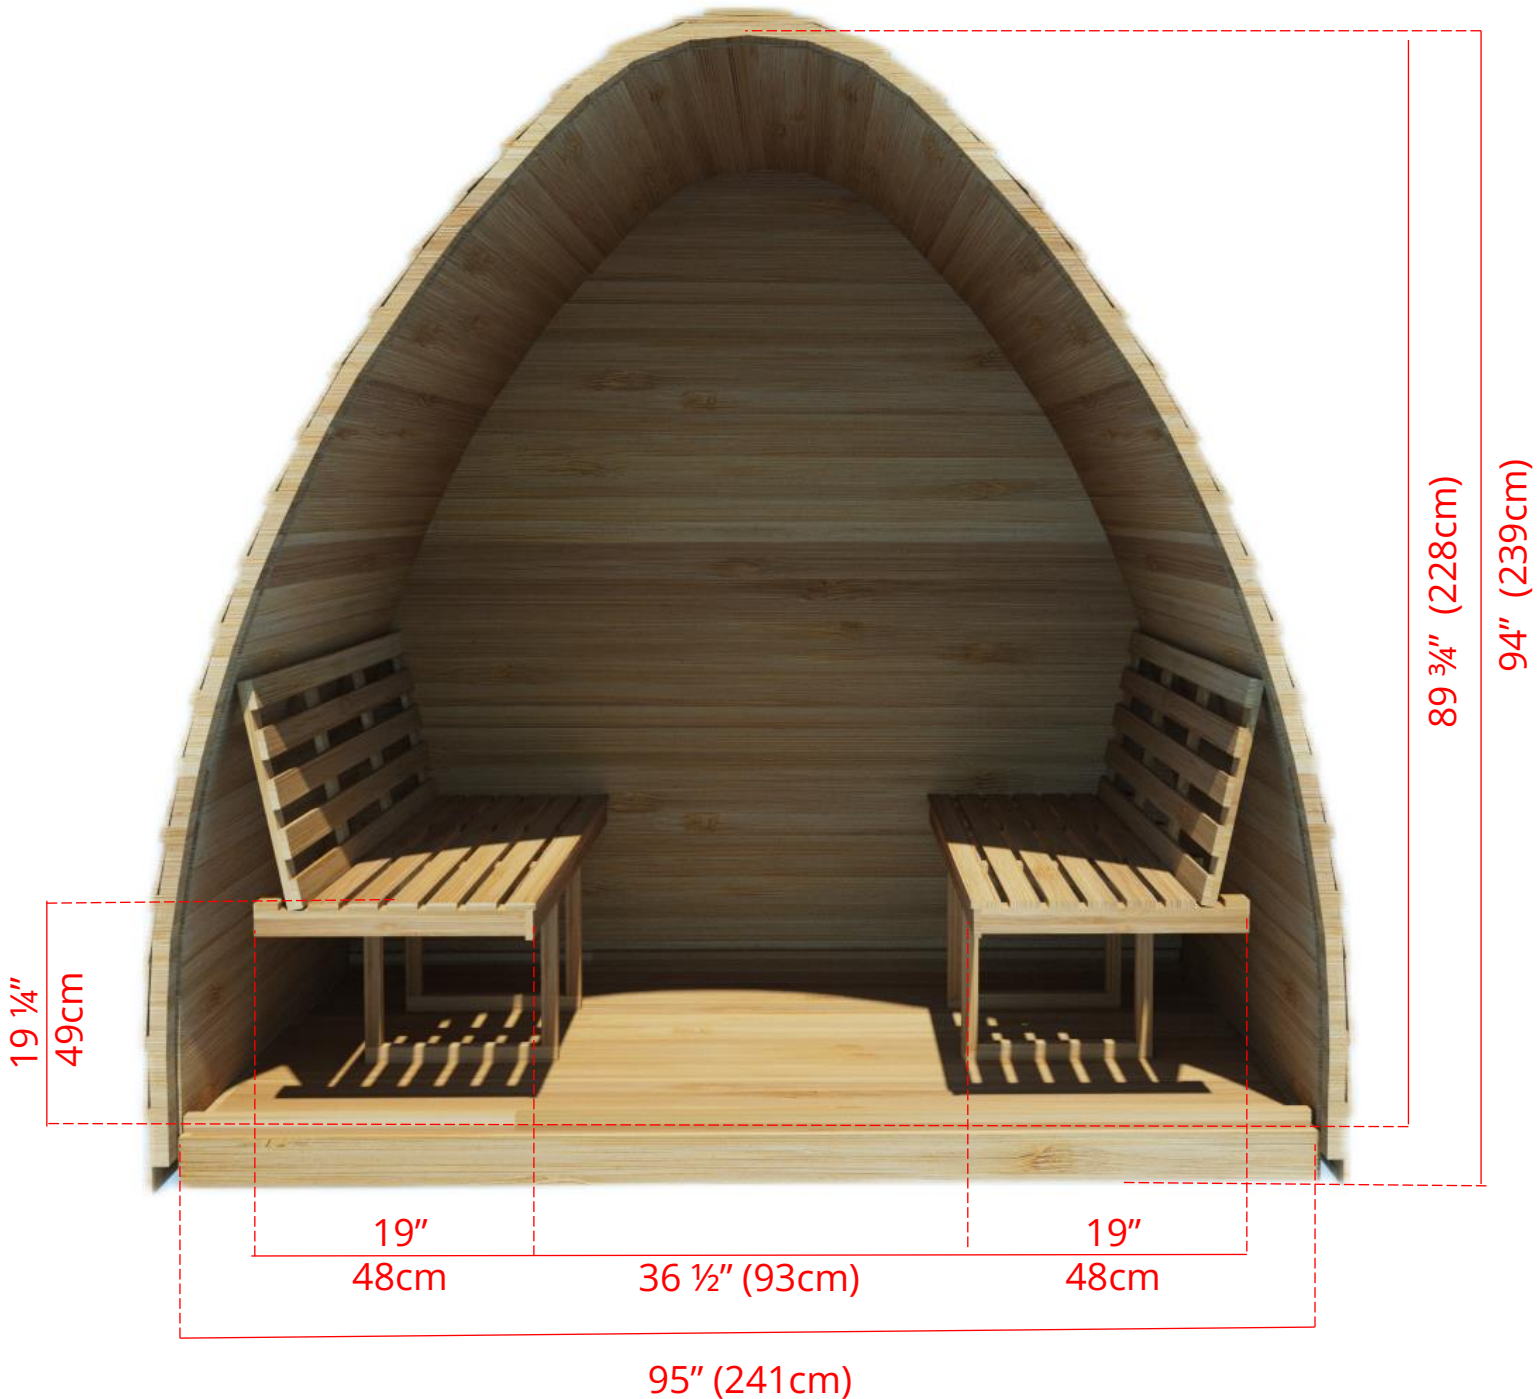

## 860C/862C

8' x 6' (244x182cm) Western Red Cedar Pod Sauna with Changeroom

## 860C/862C

8' x 6' (244x182cm) Western Red Cedar Pod Sauna with Changeroom

2 Tier Benches on Back Wall & Side Wall (Left or Right)

## 860C/862C

8' x 6' (244x182cm) Western Red Cedar Pod Sauna with Changeroom

Standard Side Wall Benches