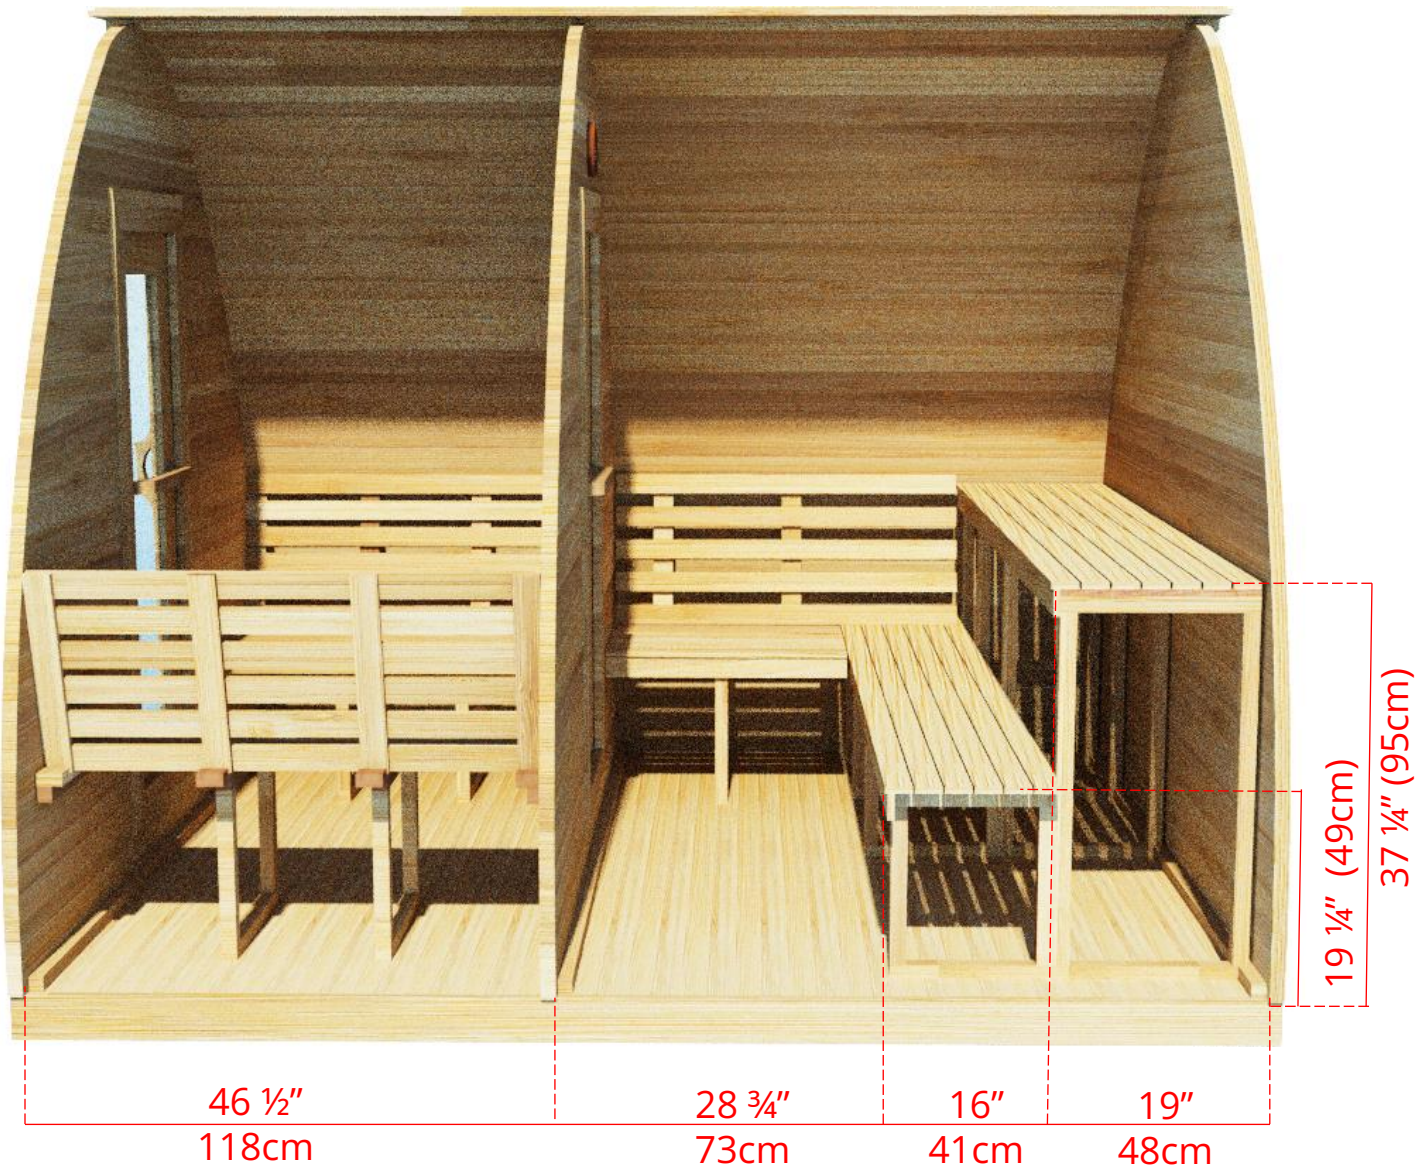

### 8' x 6' (244x182cm) Western Red Cedar Pod Sauna with Changeroom

## 860C/862C

8' x 6' (244x182cm) Western Red Cedar Pod Sauna with Changeroom

## 860C/862C

8' x 6' (244x182cm) Western Red Cedar Pod Sauna with Changeroom

2 Tier Benches on Back Wall & Side Wall (Left or Right)