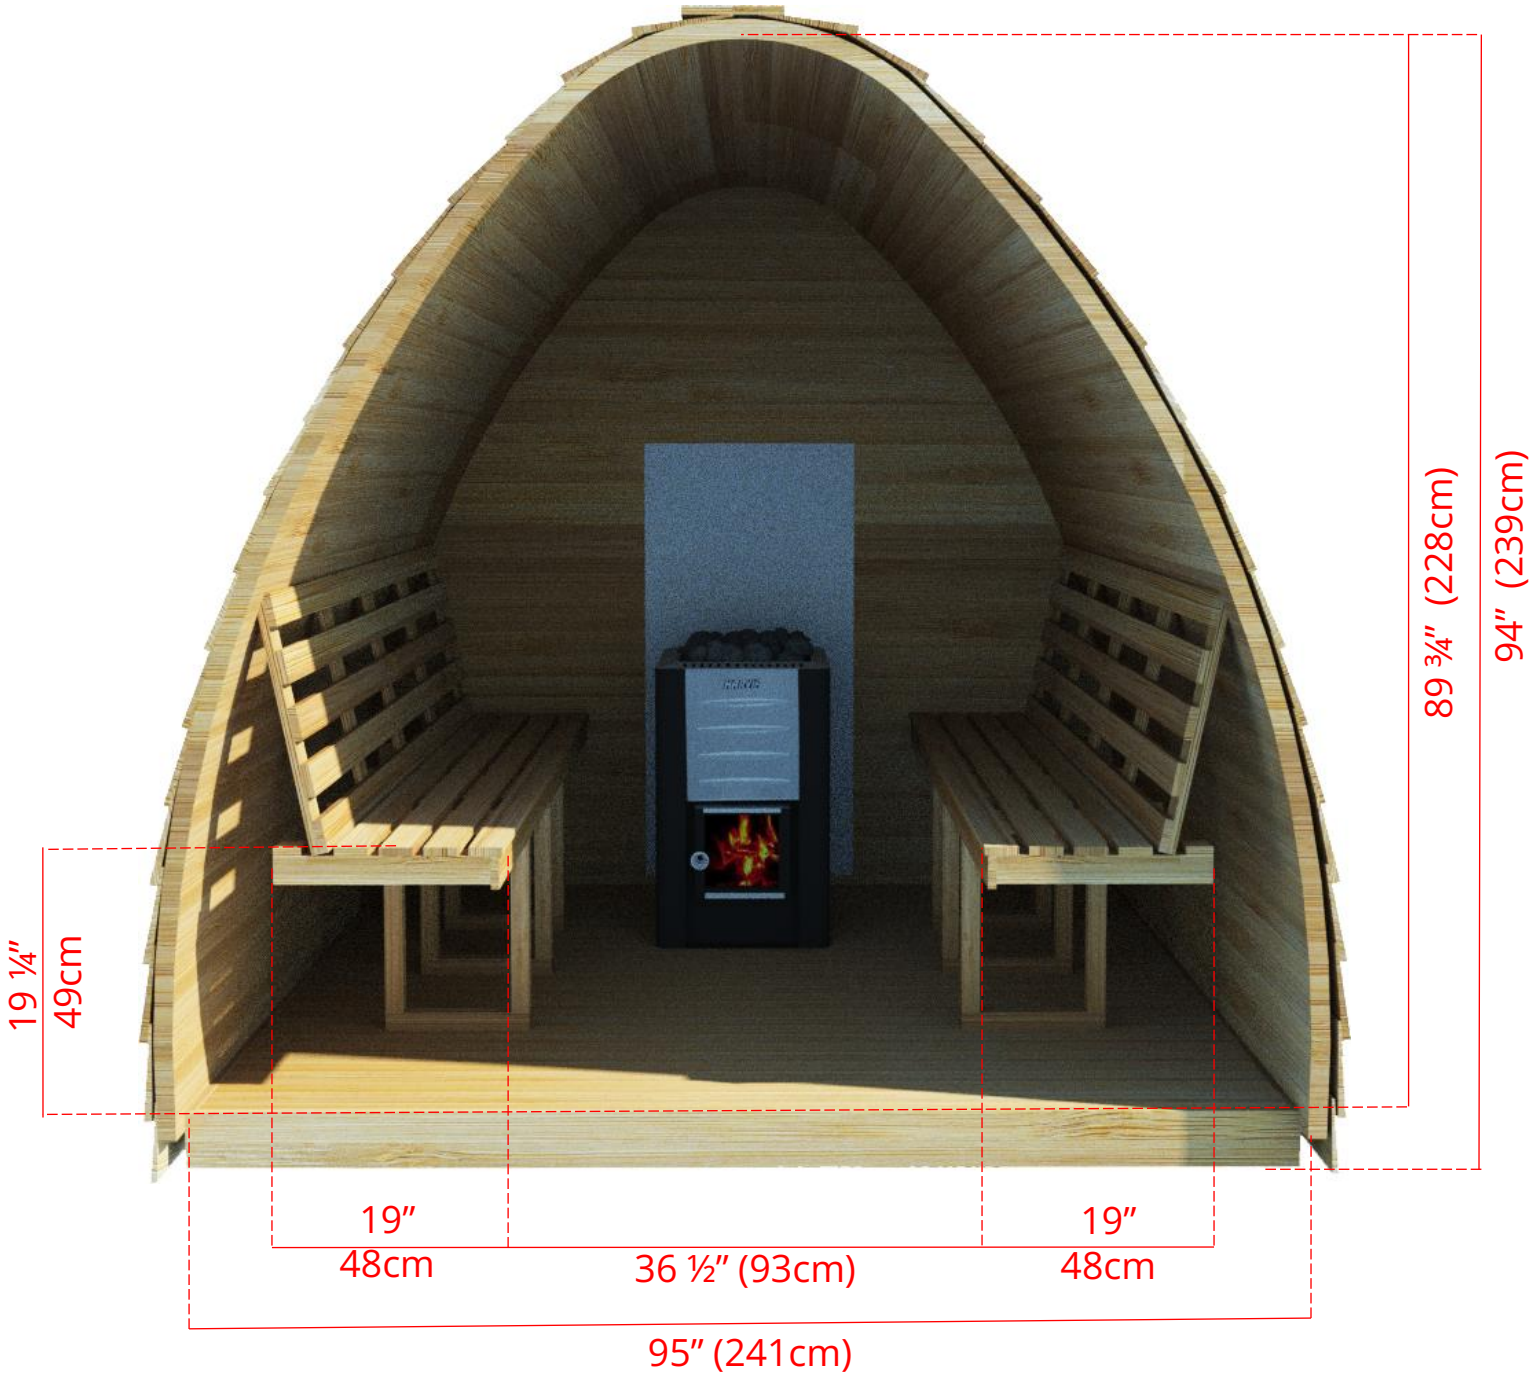

### 8' x 6' (244x182cm) Western Red Cedar Pod Sauna with Changeroom

## 860C/862C

8' x 6' (244x182cm) Western Red Cedar Pod Sauna with Changeroom

#### Rectangle Window in Back Wall

20" (50cm) x 30" (76cm)

Available with L Bench or Side wall bench layout

\* Only available with Electric or Floor Standing Heater

# 860C/862C

8' x 6' (244x182cm) Western Red Cedar Pod Sauna with Changeroom

Wood Burning Heater

Only available with Side Wall Standard or Signature Bench Options