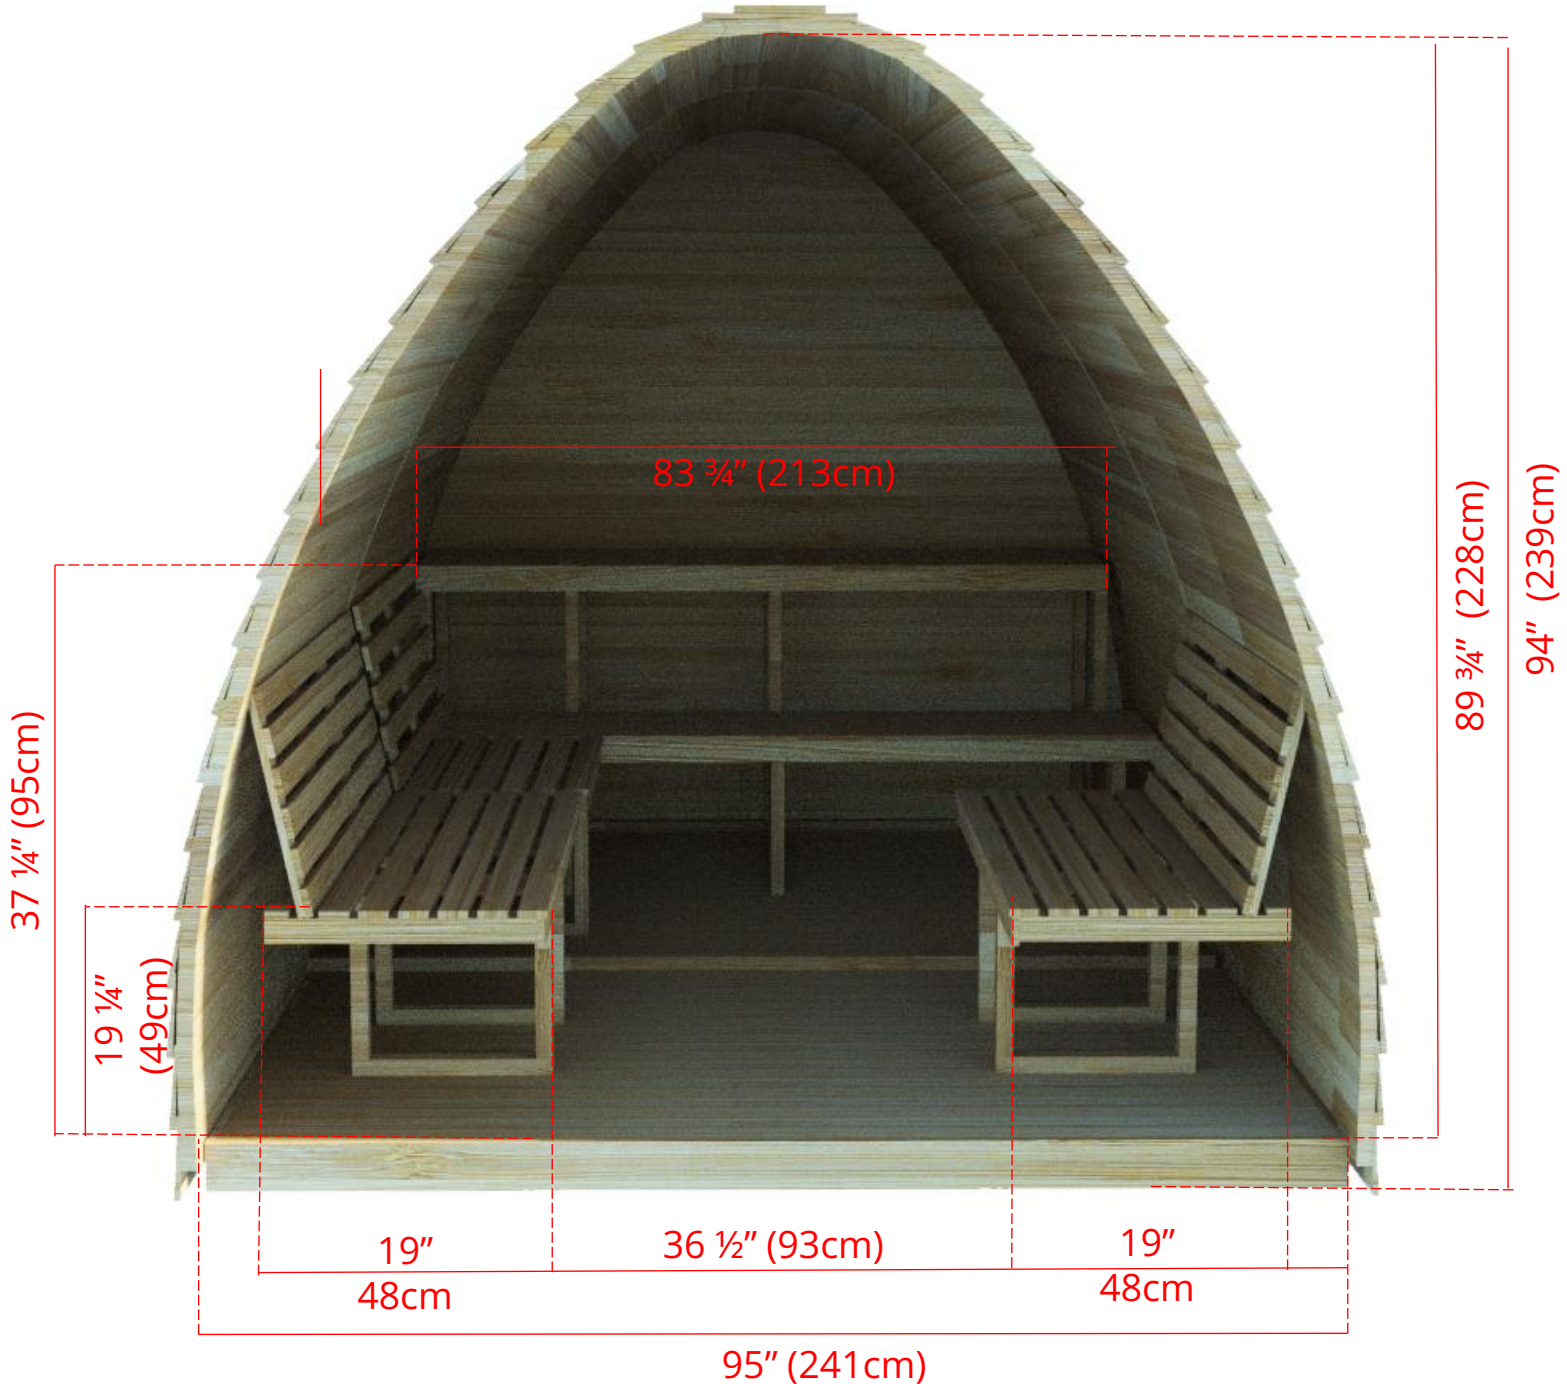

### 8' x 6' (244x182cm) Western Red Cedar Pod Sauna with Changeroom

## 860C/862C

8' x 6' (244x182cm) Western Red Cedar Pod Sauna with Changeroom

## 860C/862C

8' x 6' (244x182cm) Western Red Cedar Pod Sauna with Changeroom

2 Tier Benches on Back Wall & Side Wall (Left or Right)