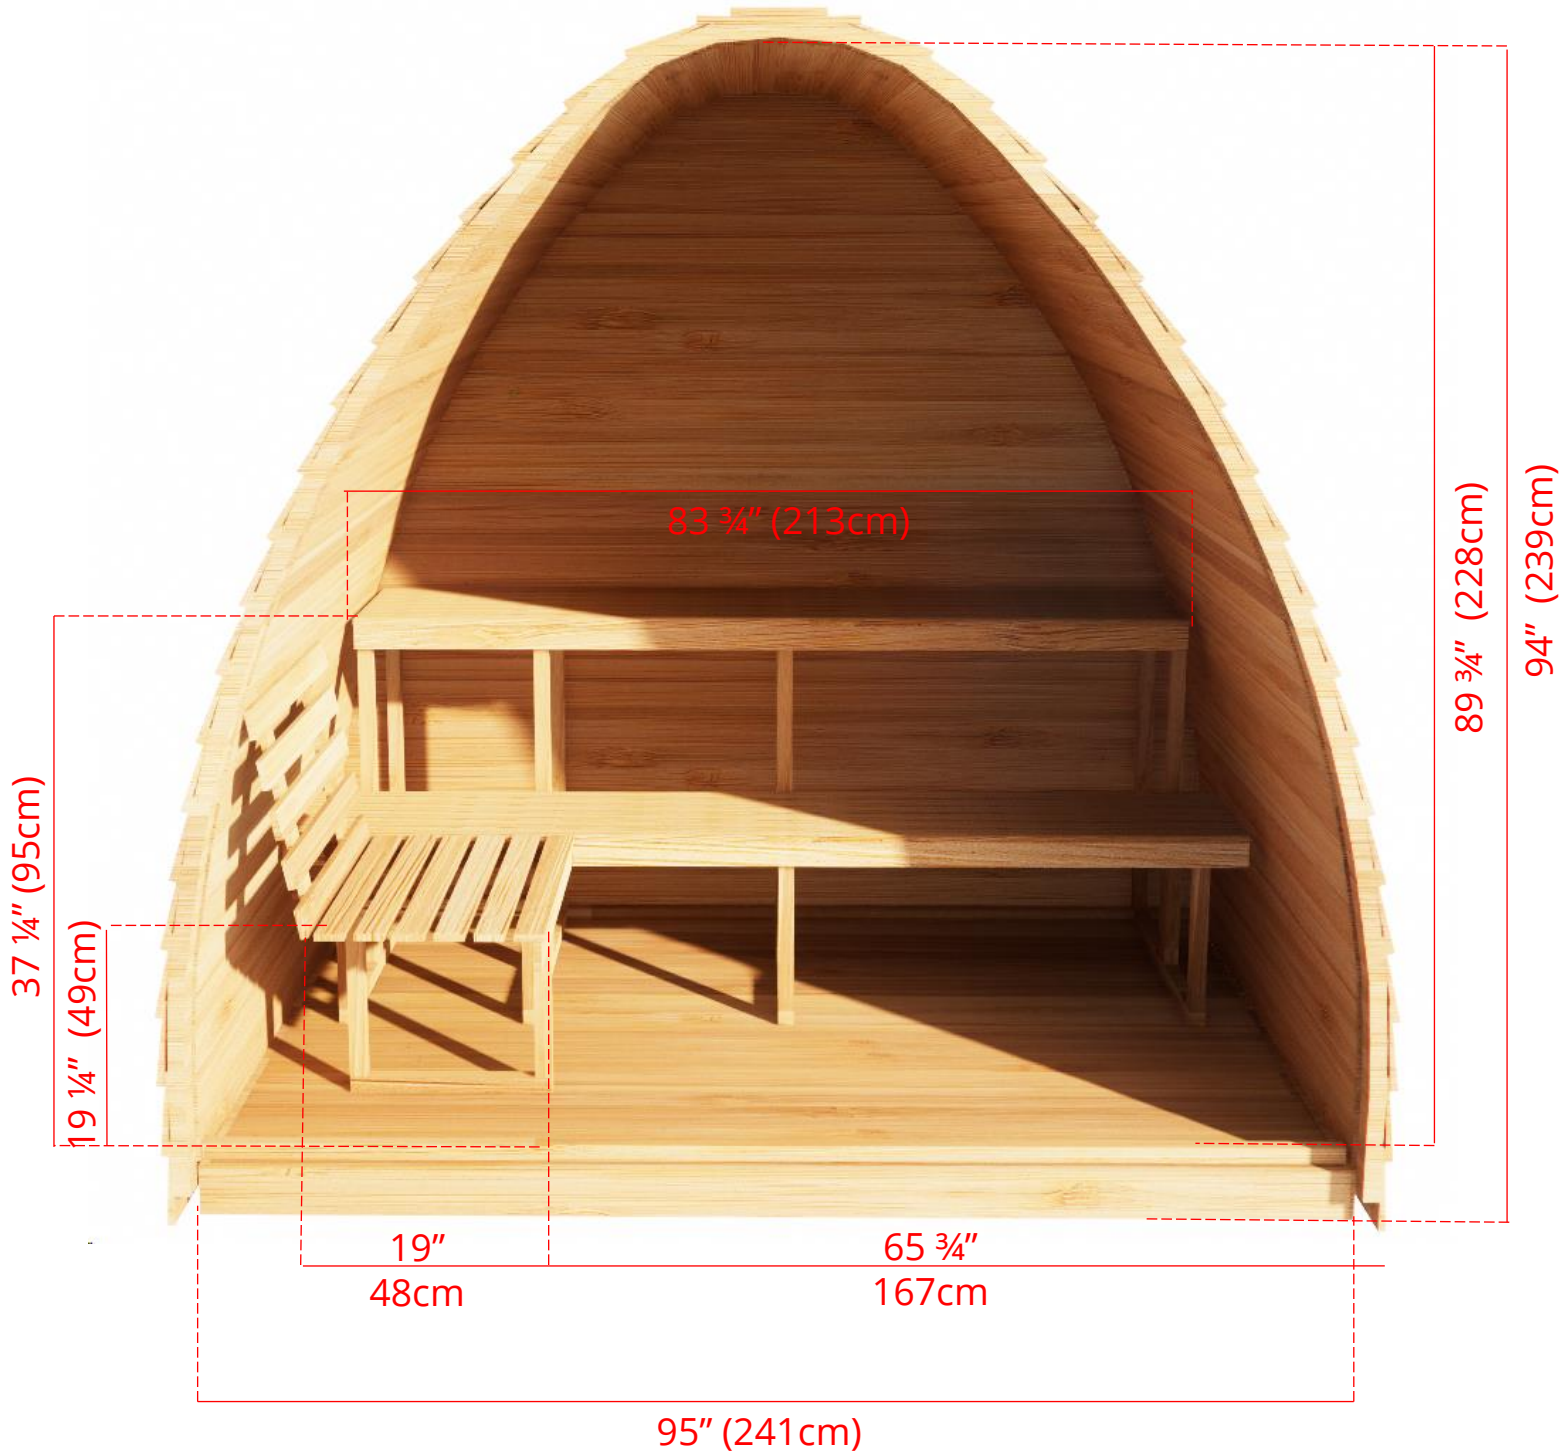

## 8' x 6' (244x182cm) Western Red Cedar Pod Sauna with Changeroom & Porch

Manufactured by:

### 8' x 6' (244x182cm) Western Red Cedar Pod Sauna with Changeroom & Porch

143" (363cm)

145" (368cm)

## 8' x 6' (244x182cm) Western Red Cedar Pod Sauna with Changeroom & Porch

2 Tier Benches on Back Wall & Side Wall (Left or Right)

### 8' x 6' (244x182cm) Western Red Cedar Pod Sauna with Changeroom & Porch

2 Tier Benches on Back Wall & Side Wall (Left or Right)