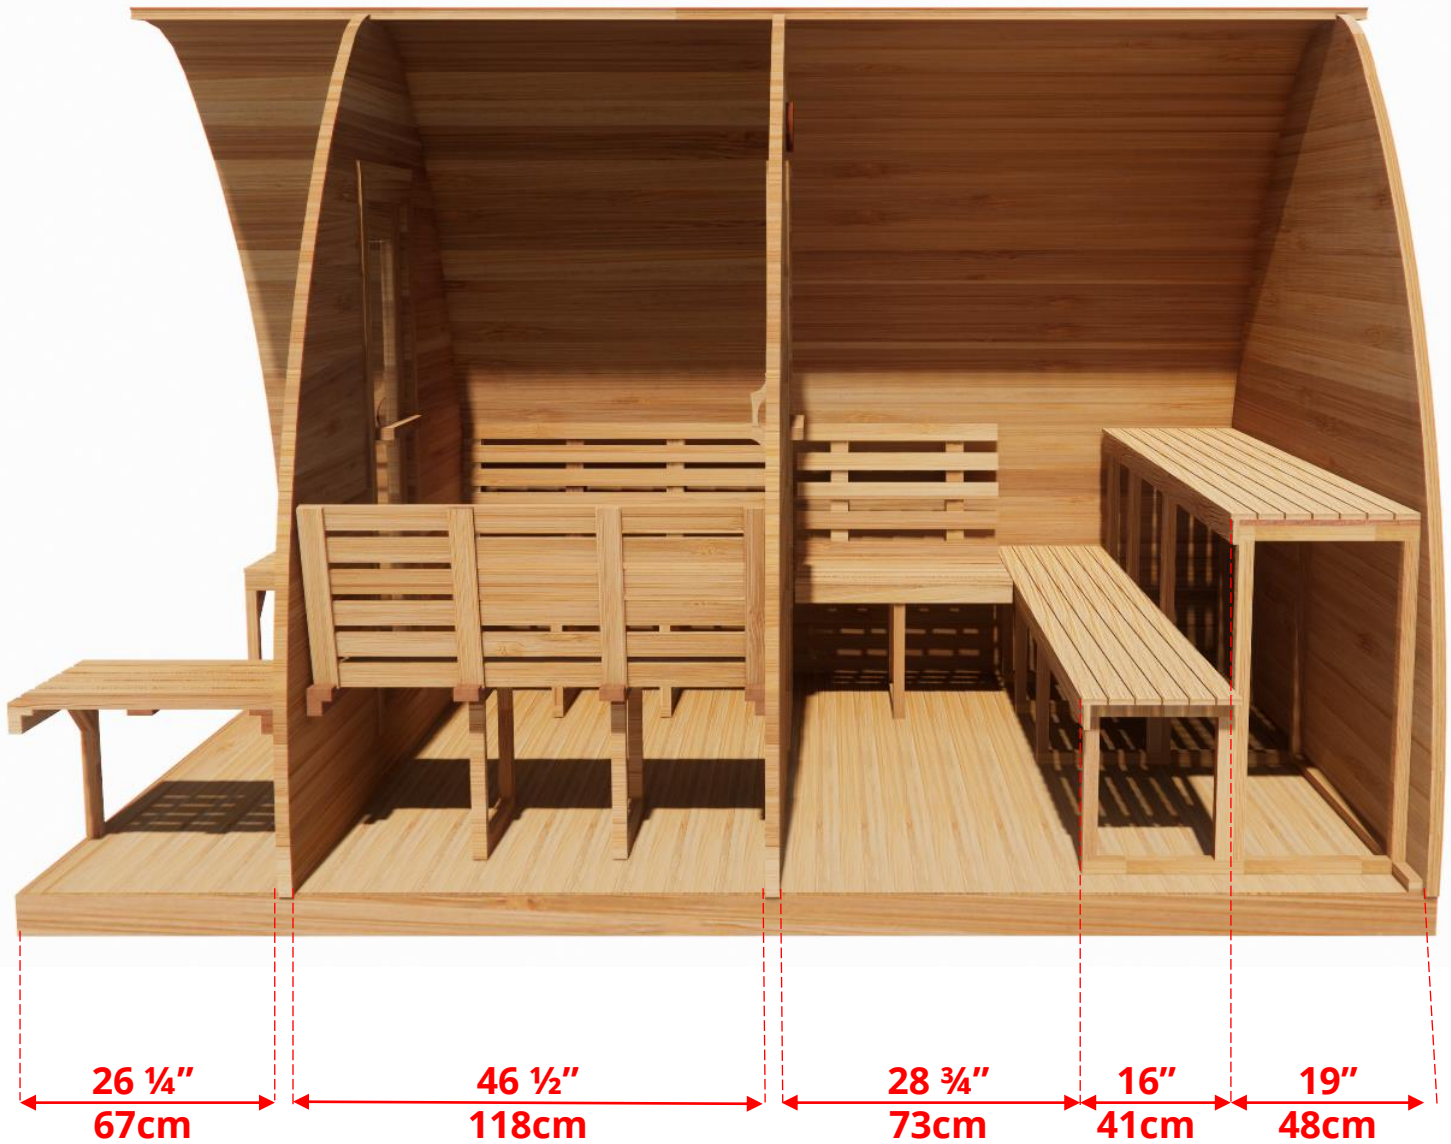

### 8' x 6' (244x182cm) Western Red Cedar Pod Sauna with Changeroom & Porch

143" (363cm)

145" (368cm)

## 8' x 6' (244x182cm) Western Red Cedar Pod Sauna with Changeroom & Porch

2 Tier Benches on Back Wall & Side Wall (Left or Right)

### 8' x 6' (244x182cm) Western Red Cedar Pod Sauna with Changeroom & Porch

2 Tier Benches on Back Wall & Side Wall (Left or Right)

## 8' x 6' (244x182cm) Western Red Cedar Pod Sauna with Changeroom & Porch