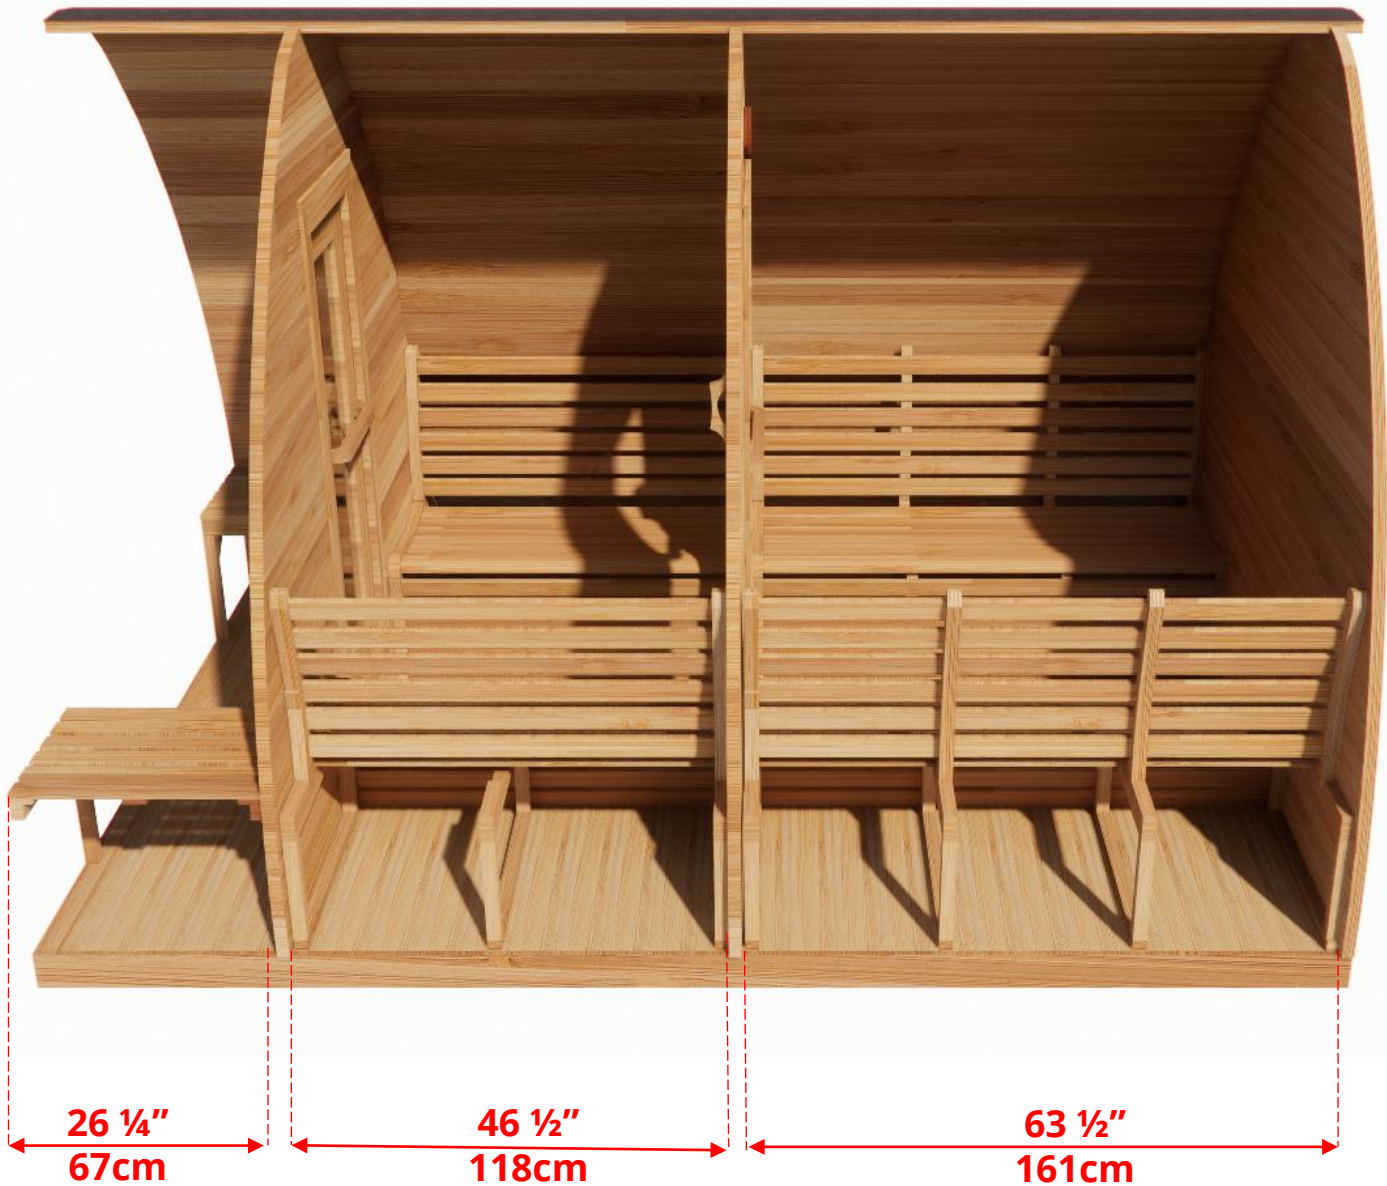

860CP/862CP

8' x 6' (244x182cm) Western Red Cedar Pod Sauna with Changeroom & Porch

Signature Benches