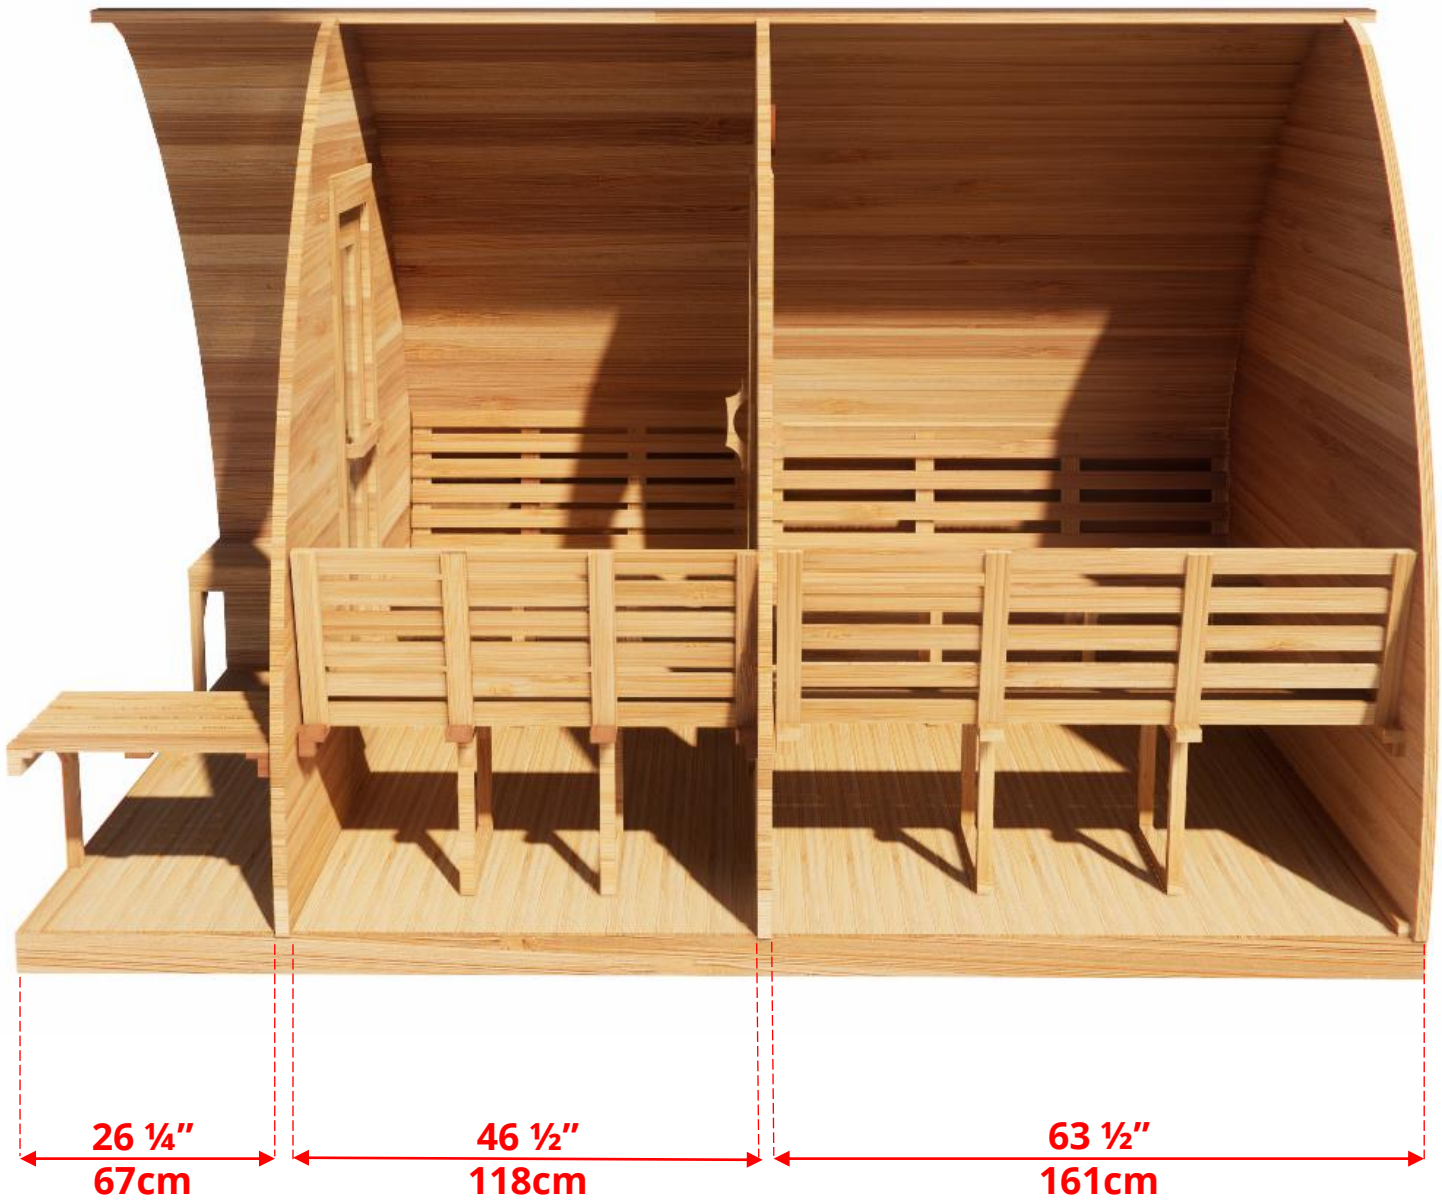

860CP/862CP

8' x 6' (244x182cm) Western Red Cedar Pod Sauna with Changeroom & Porch

Standard Side Wall Benches