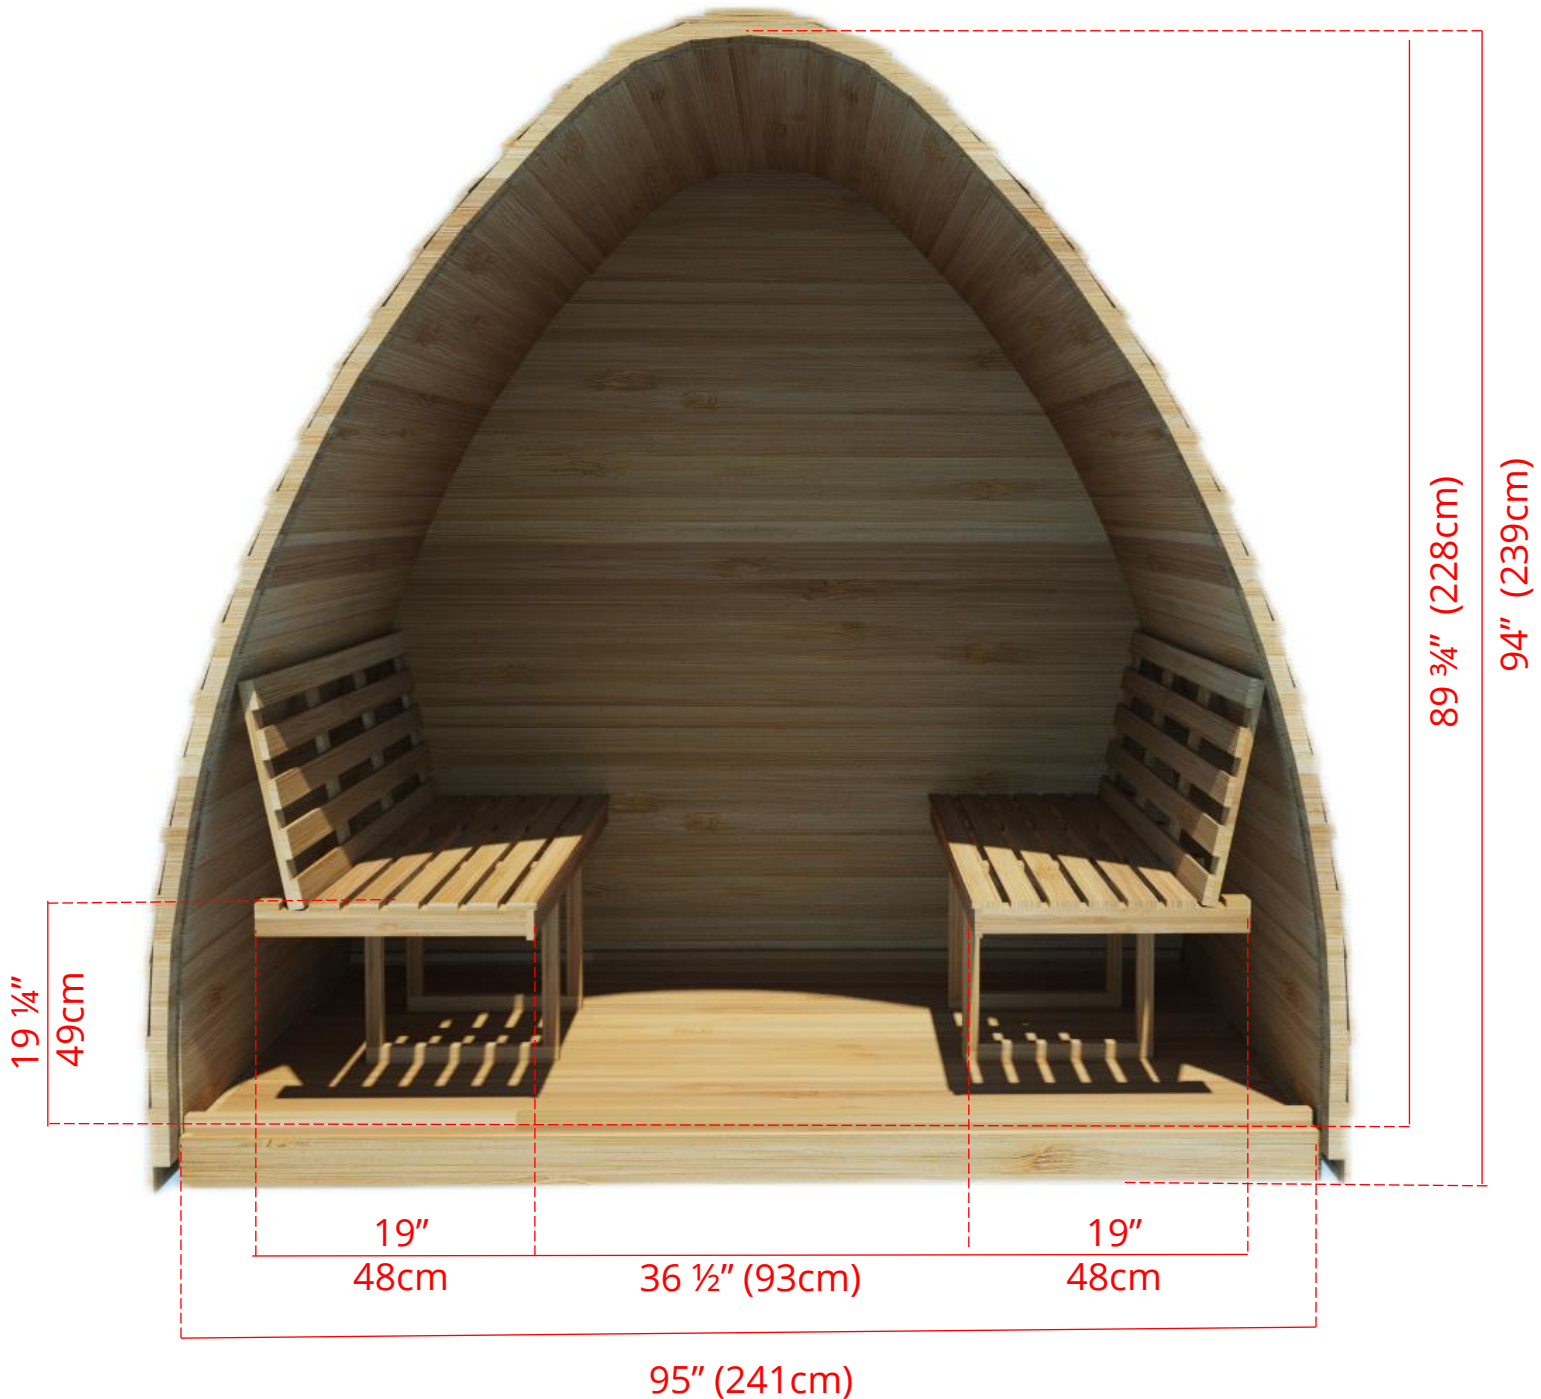

860CP/862CP

8' x 6' (244x182cm) Western Red Cedar Pod Sauna with Changeroom & Porch

Standard Side Wall Benches