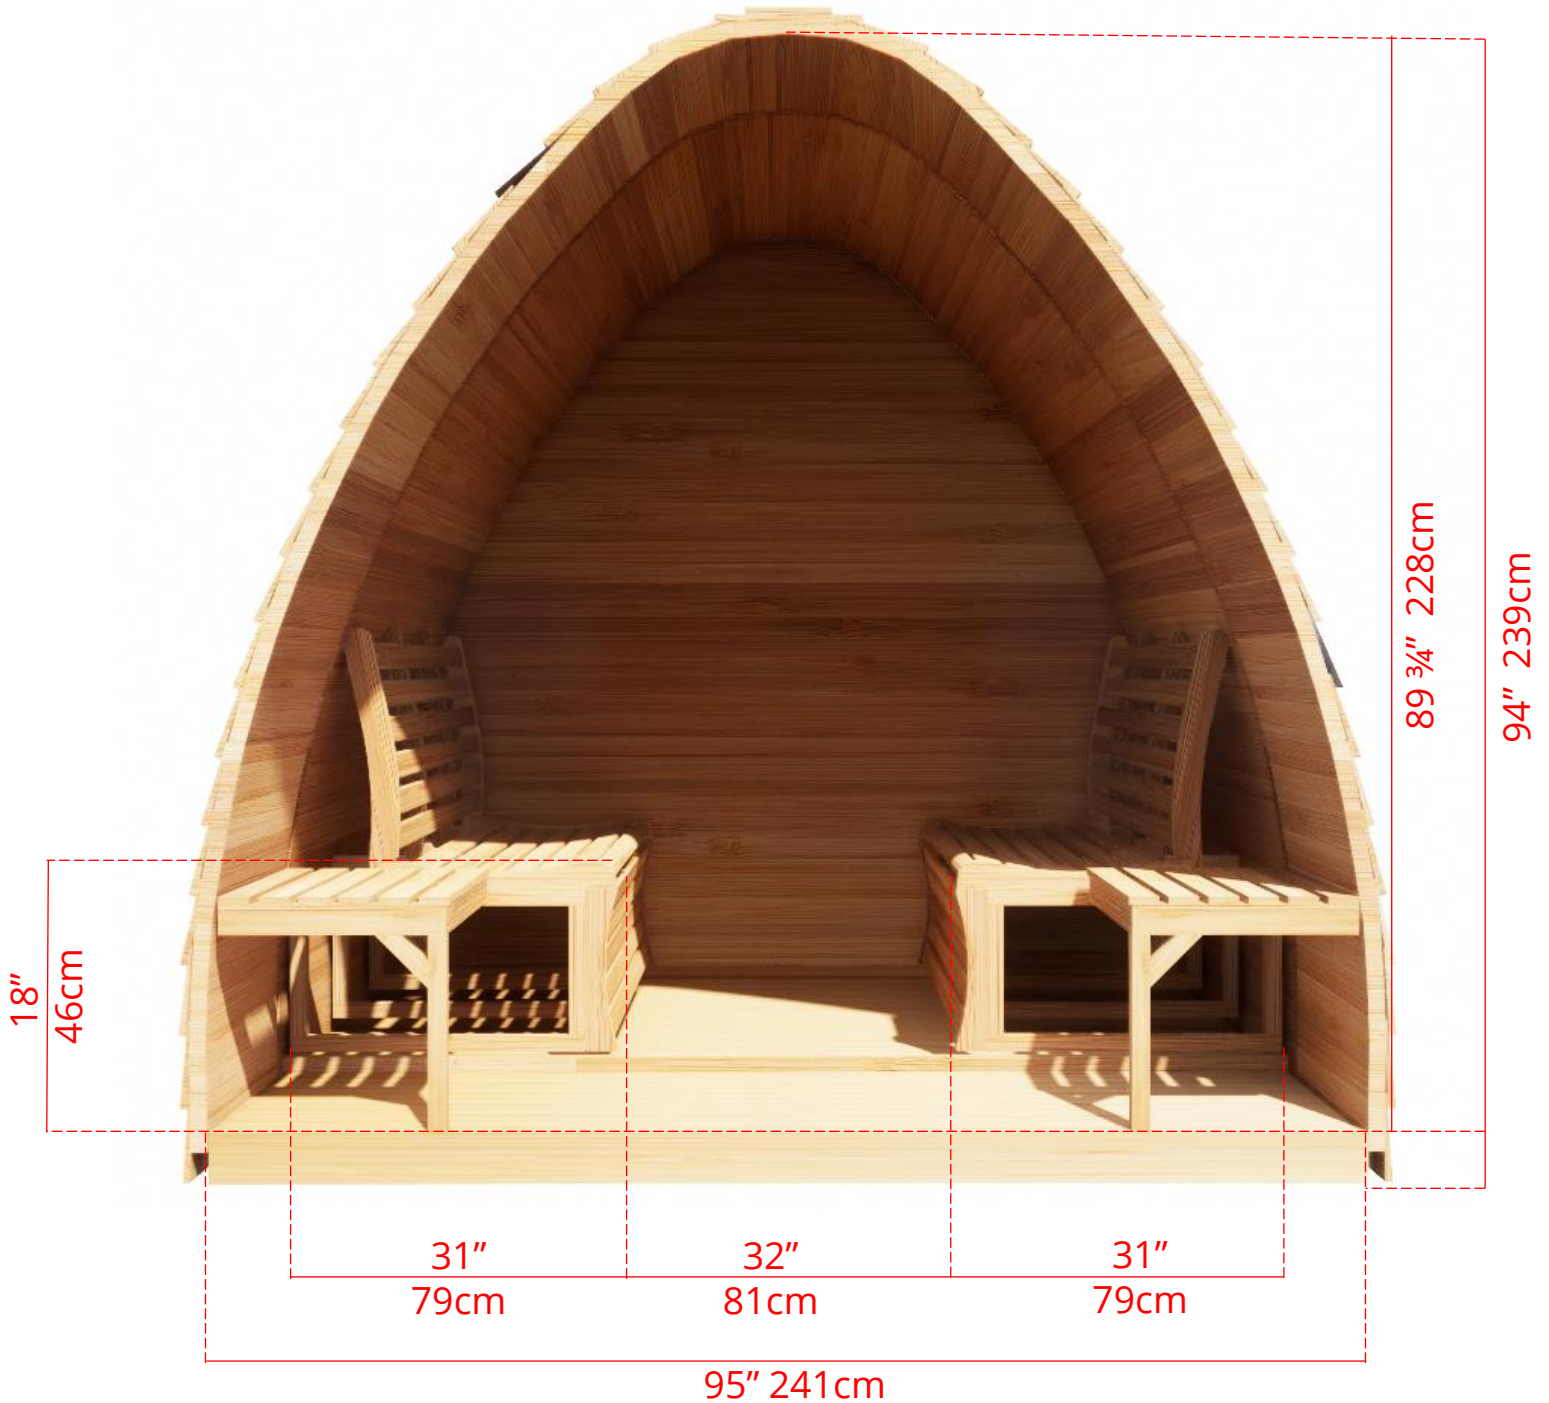

860CP/862CP

8' x 6' (244x182cm) Western Red Cedar Pod Sauna with Changeroom & Porch

Signature Benches