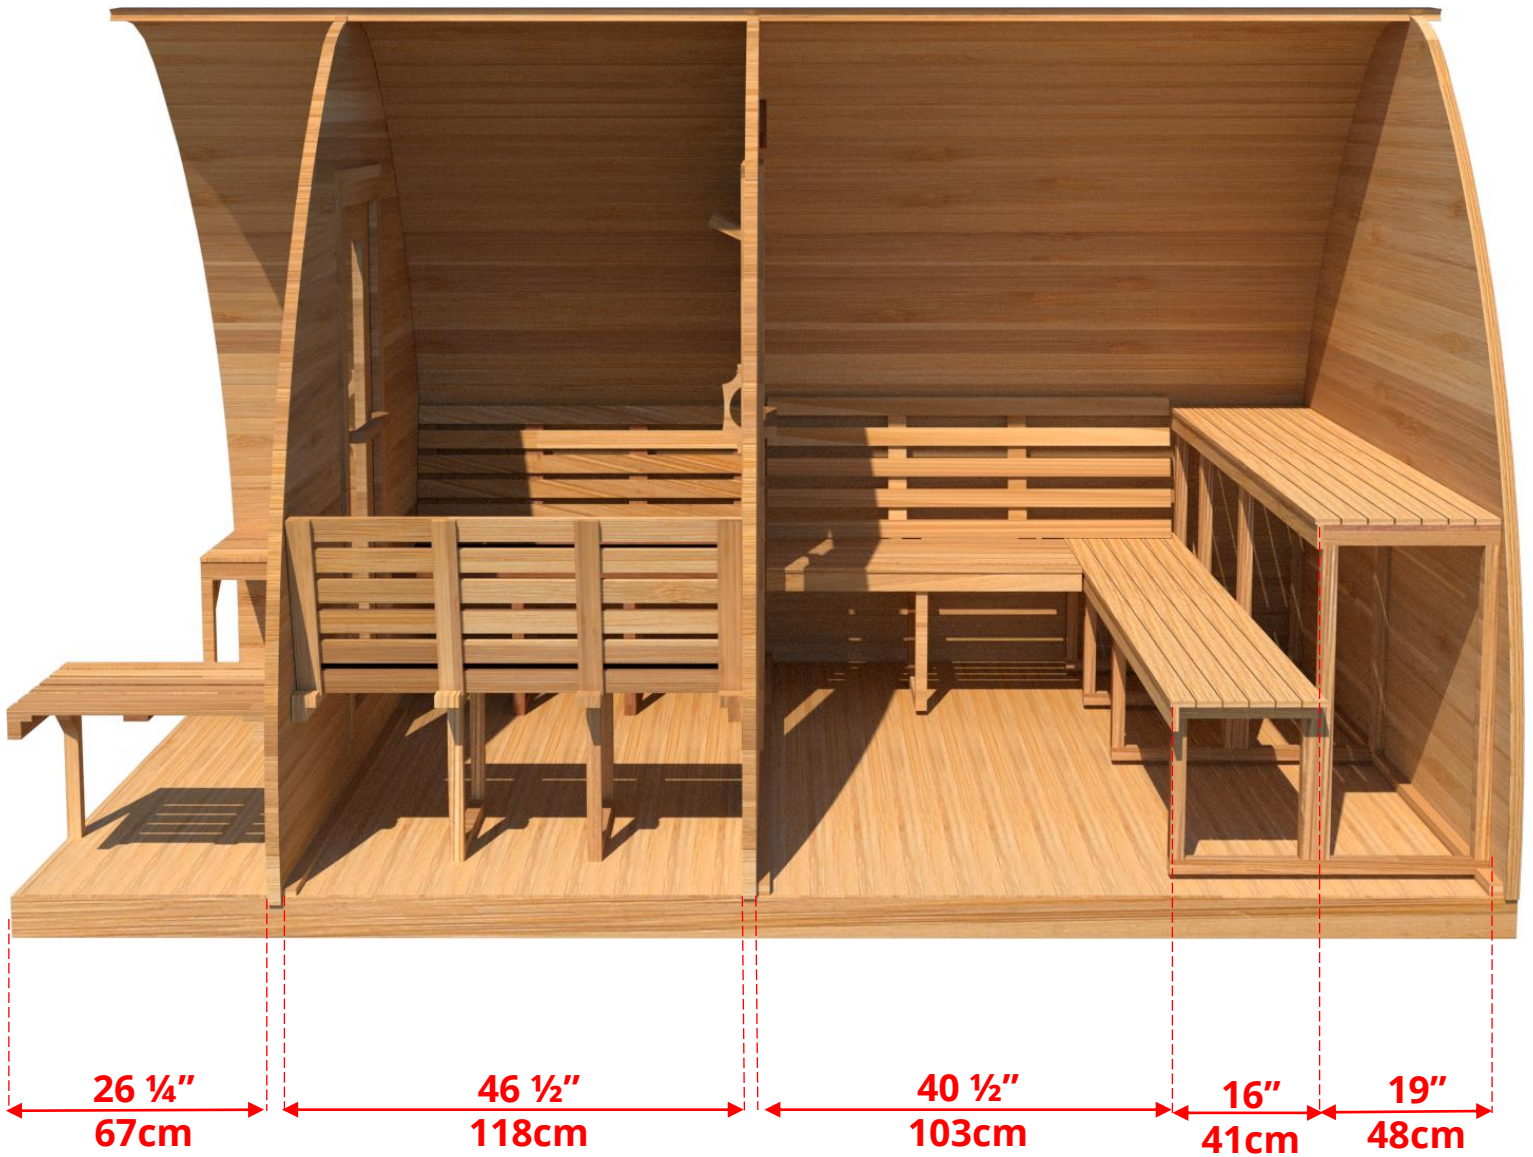

870CP/872CP

8' x 7' Western Red Cedar Pod Sauna With Changeroom & Porch

Manufactured by:

870CP/872CP

8' x 7' Western Red Cedar Pod Sauna With Changeroom & Porch

Manufactured by:

870CP/872CP

8' x 7' Western Red Cedar Pod Sauna With Changeroom & Porch

2 Tier Benches on Back Wall & Side Wall (Left or Right)

870CP/872CP

8' x 7' Western Red Cedar Pod Sauna With Changeroom & Porch

2 Tier Benches on Back Wall & Side Wall (Left or Right)

870CP/872CP

8' x 7' Western Red Cedar Pod Sauna With Changeroom & Porch

Available with L Bench or Side wall bench layout

* Only available with Electric Heater

870CP/872CP

8' x 7' Western Red Cedar Pod Sauna With Changeroom & Porch

Rectangle Window in Back Wall

20" (50cm) x 30" (76cm)

Available with L Bench or Side wall bench layout

* Only available with Electric Heater

870CP/872CP

8' x 7' Western Red Cedar Pod Sauna With Changeroom & Porch

2 Windows in Front Wall of POD Sauna

12" (30cm) x 26 ¼" (67cm)