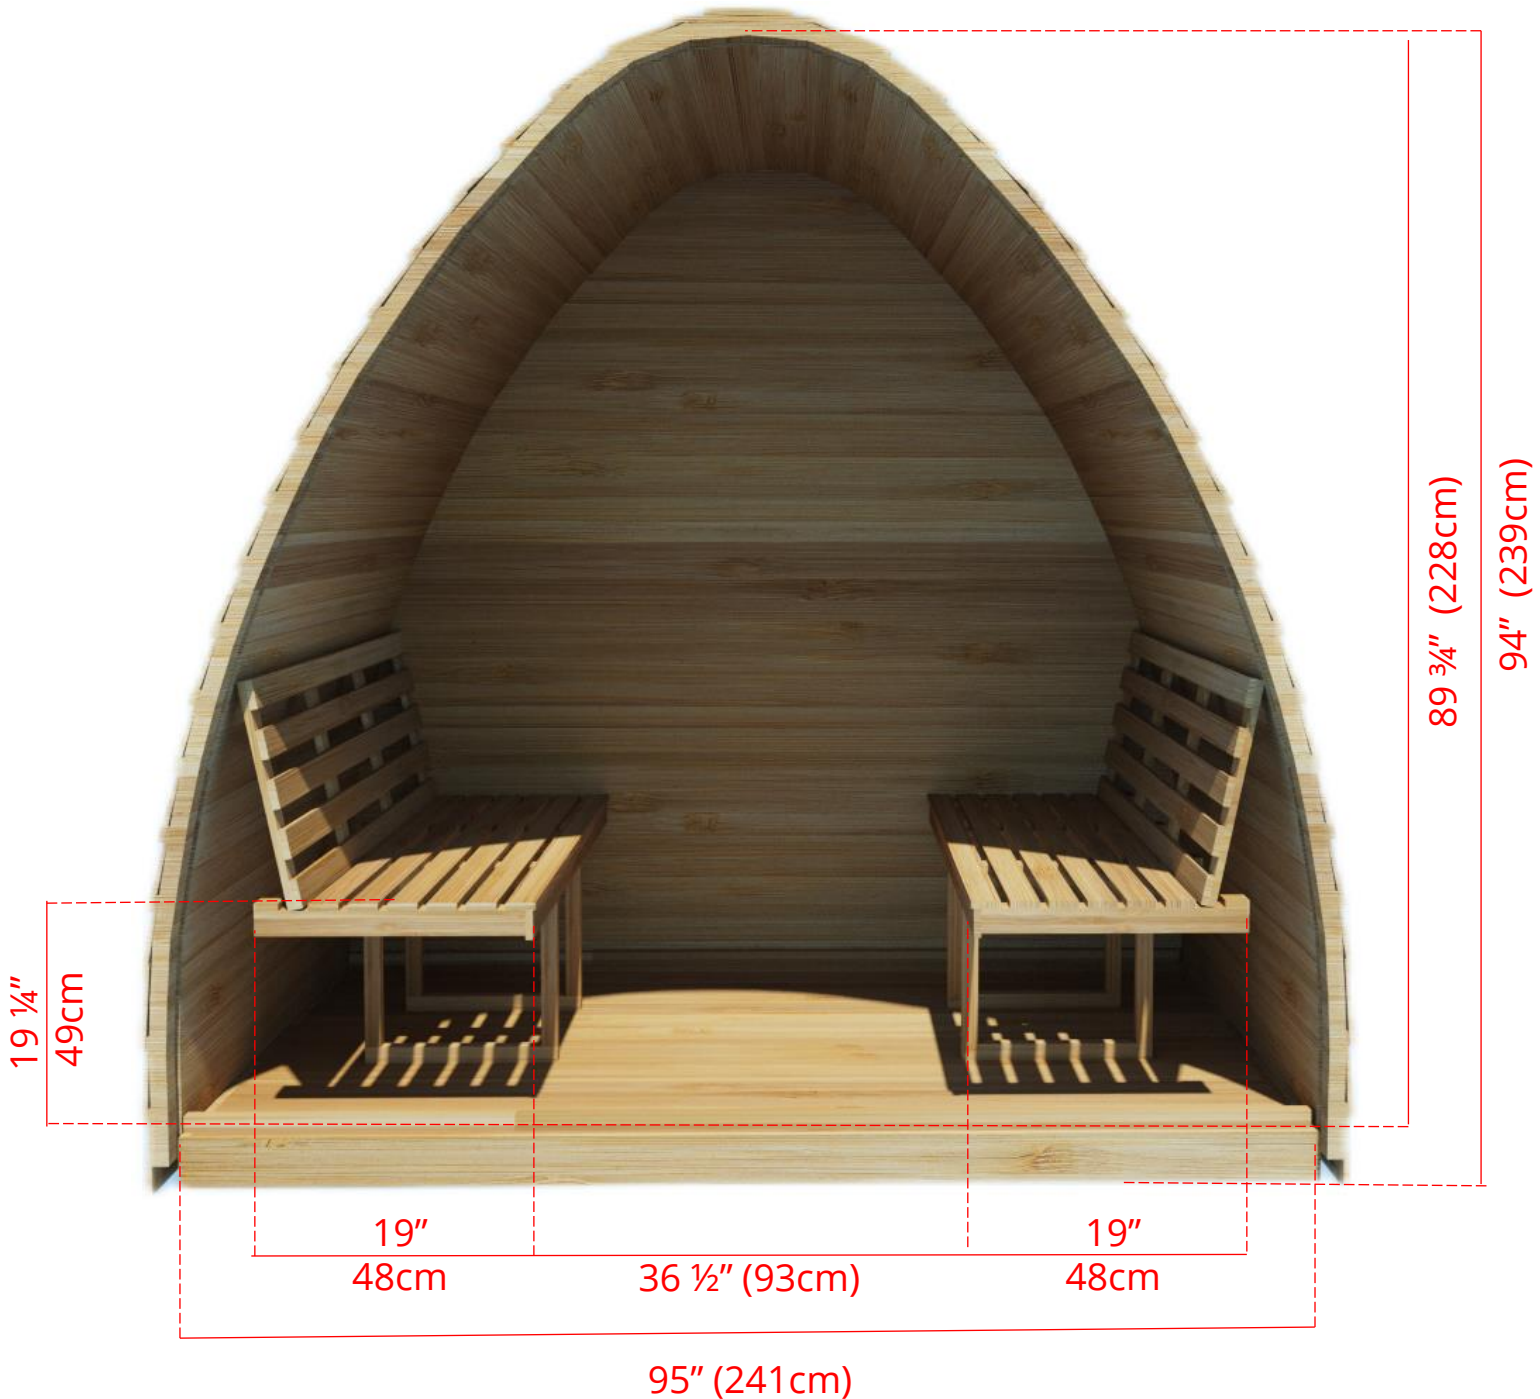

870CP/872CP

8' x 7' Western Red Cedar Pod Sauna With Changeroom & Porch

Manufactured by:

870CP/872CP

8' x 7' Western Red Cedar Pod Sauna With Changeroom & Porch

Manufactured by:

870CP/872CP

8' x 7' Western Red Cedar Pod Sauna With Changeroom & Porch

2 Tier Benches on Back Wall & Side Wall (Left or Right)

870CP/872CP

8' x 7' Western Red Cedar Pod Sauna With Changeroom & Porch

2 Tier Benches on Back Wall & Side Wall (Left or Right)

870CP/872CP

8' x 7' Western Red Cedar Pod Sauna With Changeroom & Porch

Standard Side Wall Benches

870CP/872CP

8' x 7' Western Red Cedar Pod Sauna With Changeroom & Porch

Standard Side Wall Benches

870CP/872CP

8' x 7' Western Red Cedar Pod Sauna With Changeroom & Porch

Signature Benches

870CP/872CP

8' x 7' Western Red Cedar Pod Sauna With Changeroom & Porch

Signature Benches

870CP/872CP

8' x 7' Western Red Cedar Pod Sauna With Changeroom & Porch

Pod Shaped Window in Back Wall

59 ½" (151cm) x 42" (107cm)