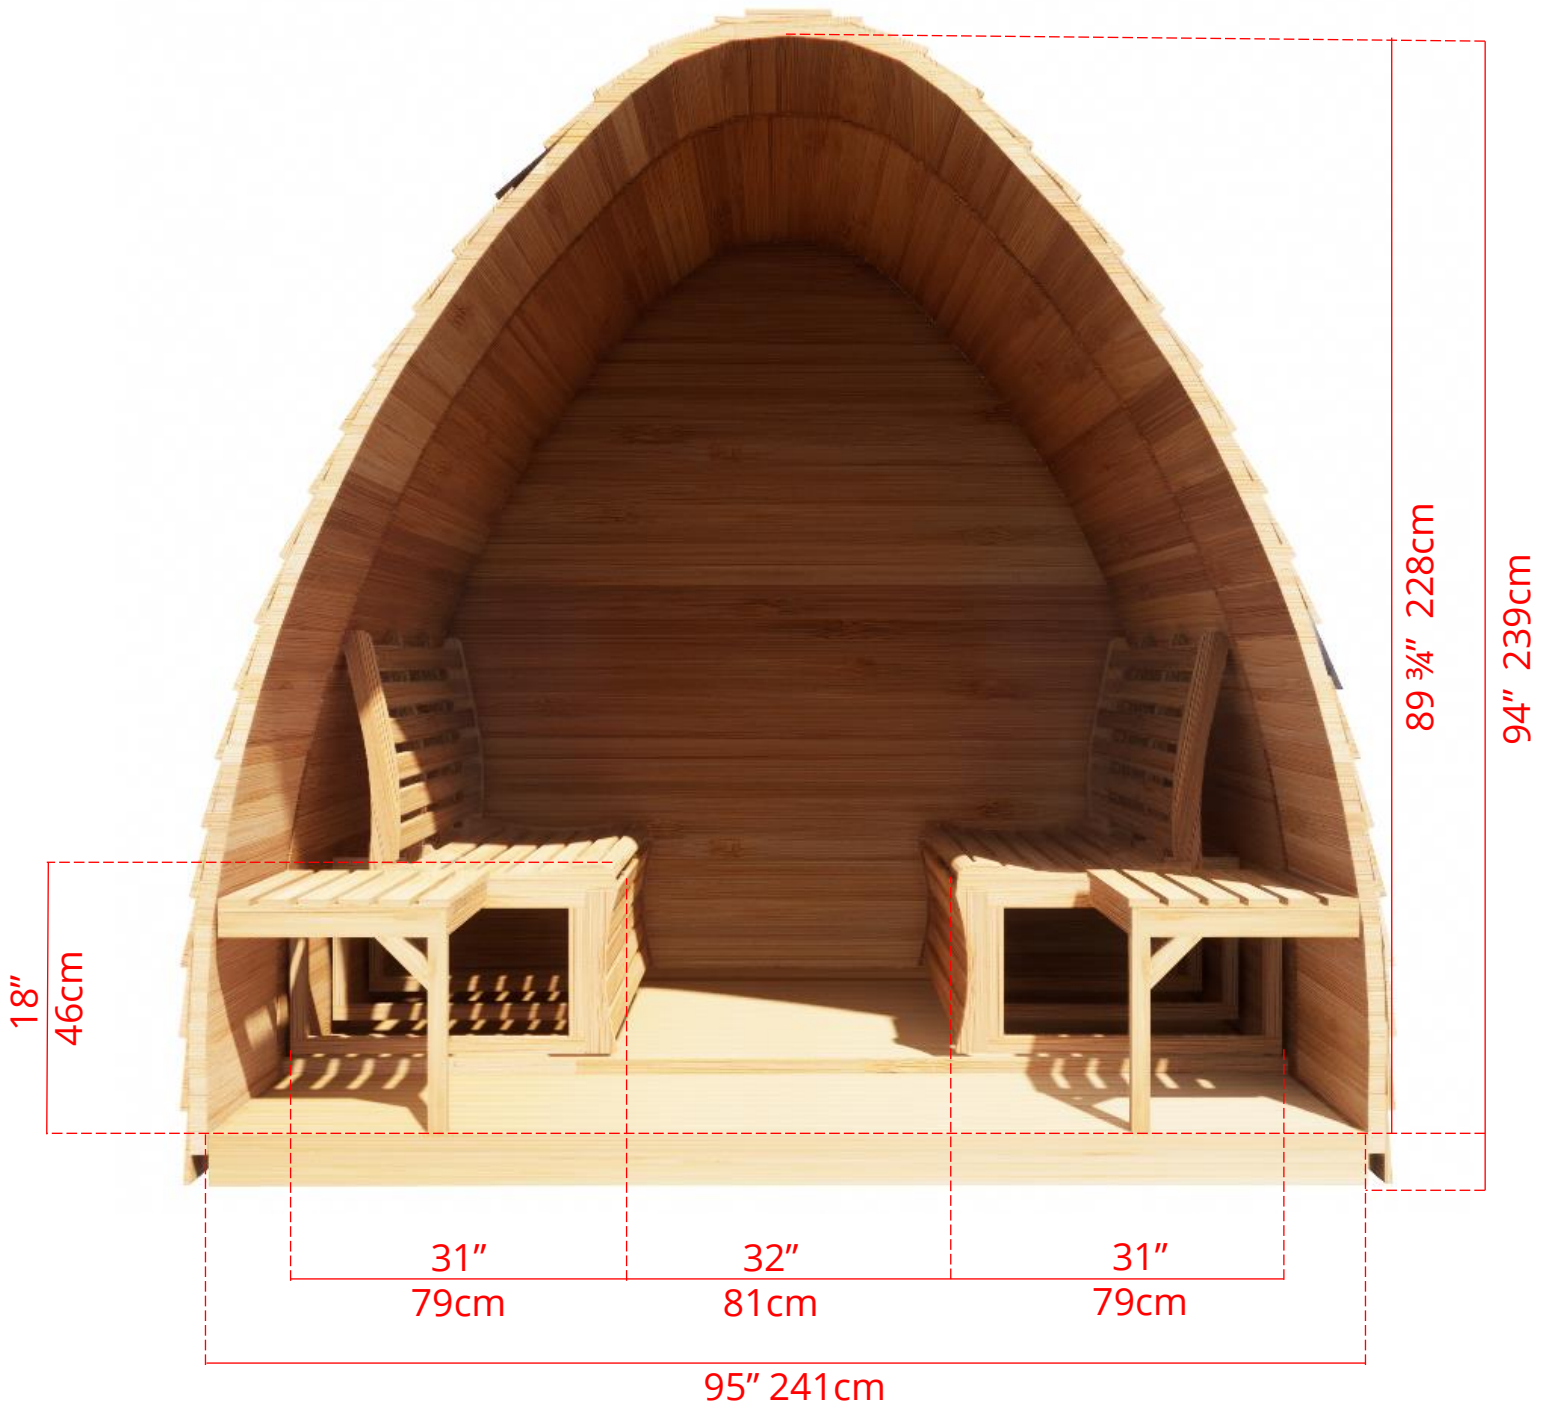

2 Tier Benches on Back Wall & Side Wall (Left or Right)

870CP/872CP

8' x 7' Western Red Cedar Pod Sauna With Changeroom & Porch

2 Tier Benches on Back Wall & Side Wall (Left or Right)

870CP/872CP

8' x 7' Western Red Cedar Pod Sauna With Changeroom & Porch

Standard Side Wall Benches

870CP/872CP

8' x 7' Western Red Cedar Pod Sauna With Changeroom & Porch

Standard Side Wall Benches

870CP/872CP

8' x 7' Western Red Cedar Pod Sauna With Changeroom & Porch

Signature Benches

870CP/872CP

8' x 7' Western Red Cedar Pod Sauna With Changeroom & Porch

Signature Benches

870CP/872CP

8' x 7' Western Red Cedar Pod Sauna With Changeroom & Porch

Pod Shaped Window in Back Wall

59 ½" (151cm) x 42" (107cm)

Available with L Bench or Side wall bench layout

* Only available with Electric Heater

870CP/872CP

8' x 7' Western Red Cedar Pod Sauna With Changeroom & Porch

Rectangle Window in Back Wall

20" (50cm) x 30" (76cm)