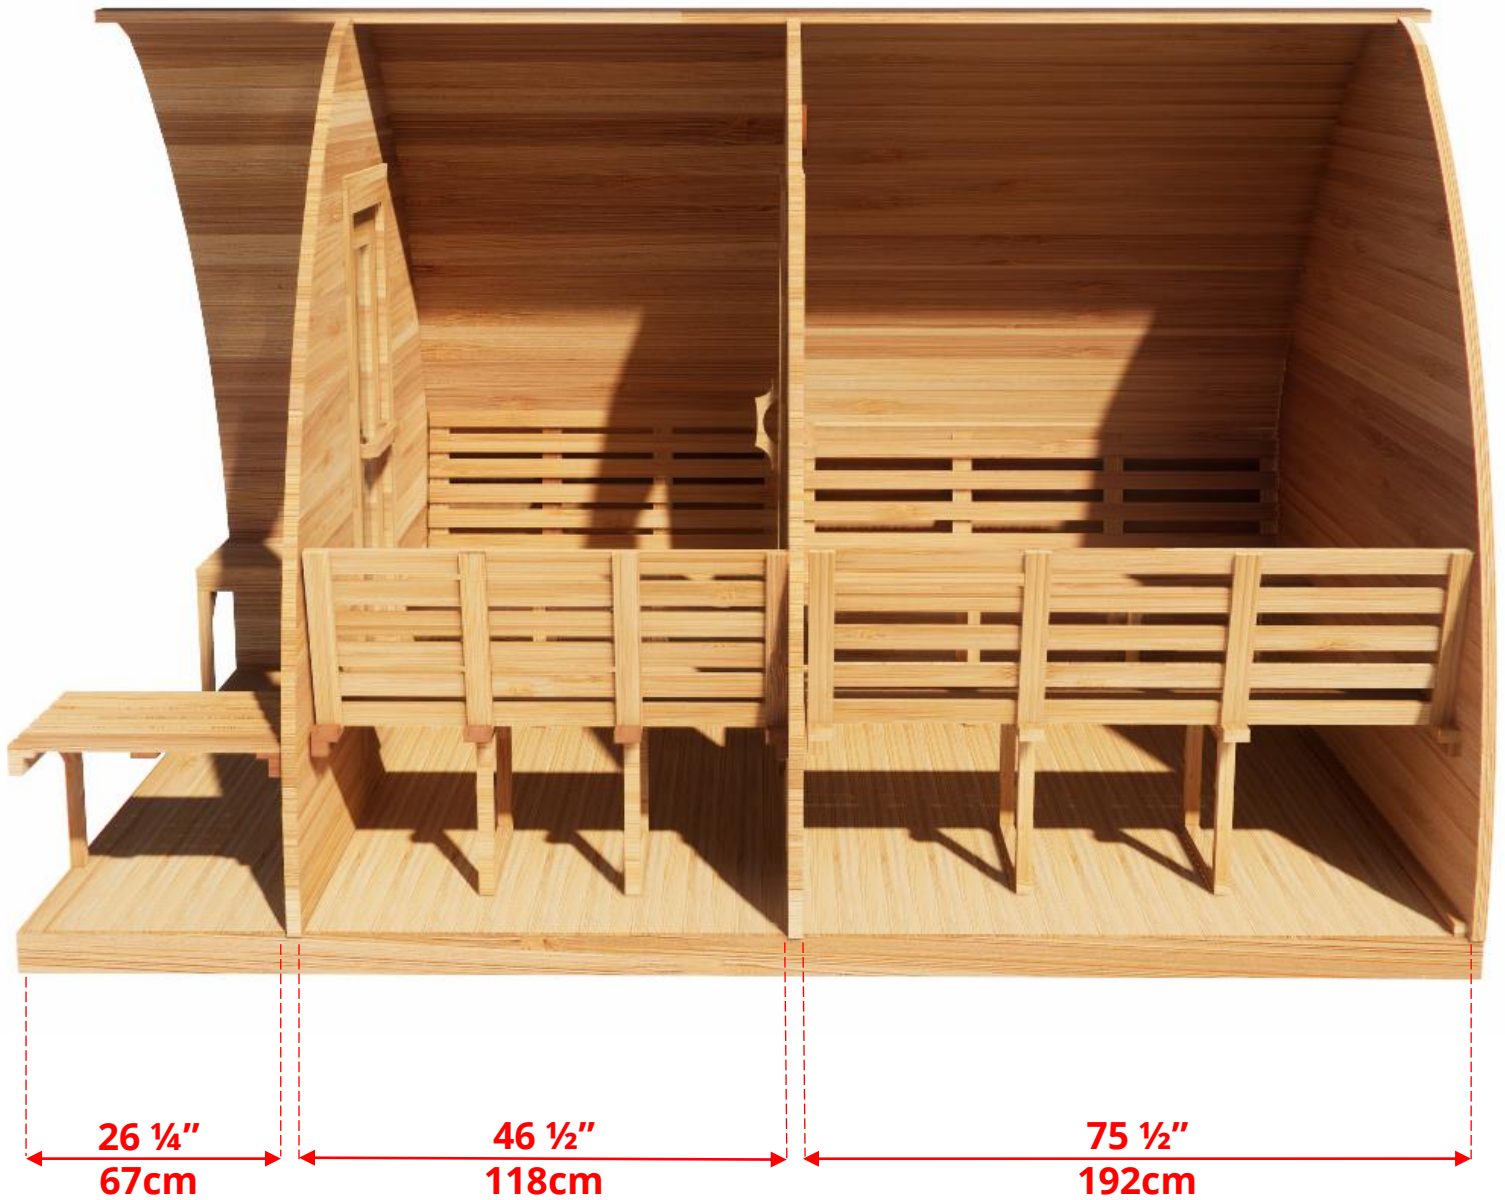

870CP/872CP

8' x 7' Western Red Cedar Pod Sauna With Changeroom & Porch

Manufactured by:

870CP/872CP

8' x 7' Western Red Cedar Pod Sauna With Changeroom & Porch

Manufactured by:

870CP/872CP

8' x 7' Western Red Cedar Pod Sauna With Changeroom & Porch

2 Tier Benches on Back Wall & Side Wall (Left or Right)

870CP/872CP

8' x 7' Western Red Cedar Pod Sauna With Changeroom & Porch

2 Tier Benches on Back Wall & Side Wall (Left or Right)

870CP/872CP

8' x 7' Western Red Cedar Pod Sauna With Changeroom & Porch

Standard Side Wall Benches

870CP/872CP

8' x 7' Western Red Cedar Pod Sauna With Changeroom & Porch

Standard Side Wall Benches

870CP/872CP

8' x 7' Western Red Cedar Pod Sauna With Changeroom & Porch

Signature Benches

Available with L Bench or Side wall bench layout

* Only available with Electric Heater

870CP/872CP

8' x 7' Western Red Cedar Pod Sauna With Changeroom & Porch

Rectangle Window in Back Wall

20" (50cm) x 30" (76cm)