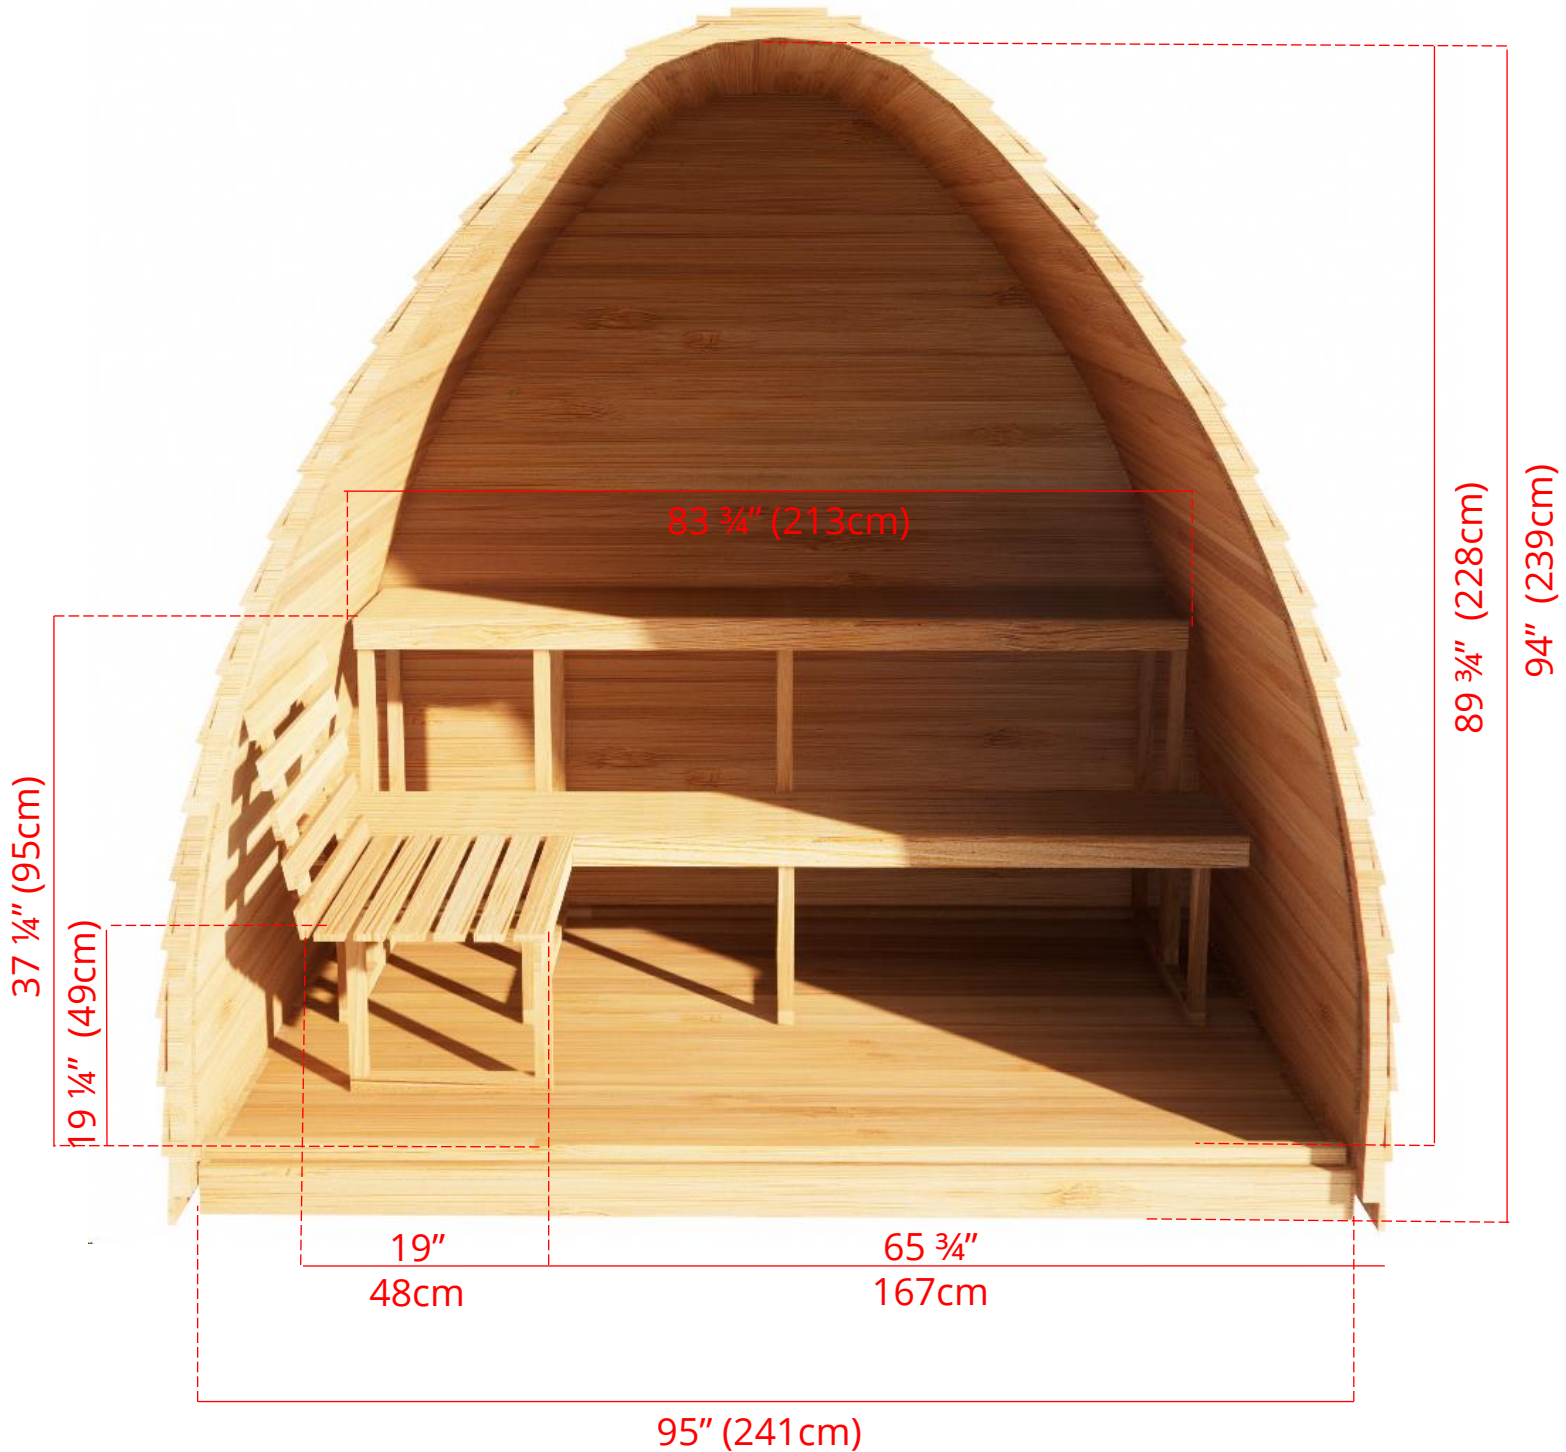

870CP/872CP

8' x 7' Western Red Cedar Pod Sauna With Changeroom & Porch

Manufactured by:

870CP/872CP

8' x 7' Western Red Cedar Pod Sauna With Changeroom & Porch

Manufactured by:

870CP/872CP

8' x 7' Western Red Cedar Pod Sauna With Changeroom & Porch

2 Tier Benches on Back Wall & Side Wall (Left or Right)

870CP/872CP

8' x 7' Western Red Cedar Pod Sauna With Changeroom & Porch

2 Tier Benches on Back Wall & Side Wall (Left or Right)

870CP/872CP

8' x 7' Western Red Cedar Pod Sauna With Changeroom & Porch

Standard Side Wall Benches

870CP/872CP

8' x 7' Western Red Cedar Pod Sauna With Changeroom & Porch

Standard Side Wall Benches

870CP/872CP

8' x 7' Western Red Cedar Pod Sauna With Changeroom & Porch

Signature Benches

Available with L Bench or Side wall bench layout

* Only available with Electric Heater

870CP/872CP

8' x 7' Western Red Cedar Pod Sauna With Changeroom & Porch

Rectangle Window in Back Wall

20" (50cm) x 30" (76cm)