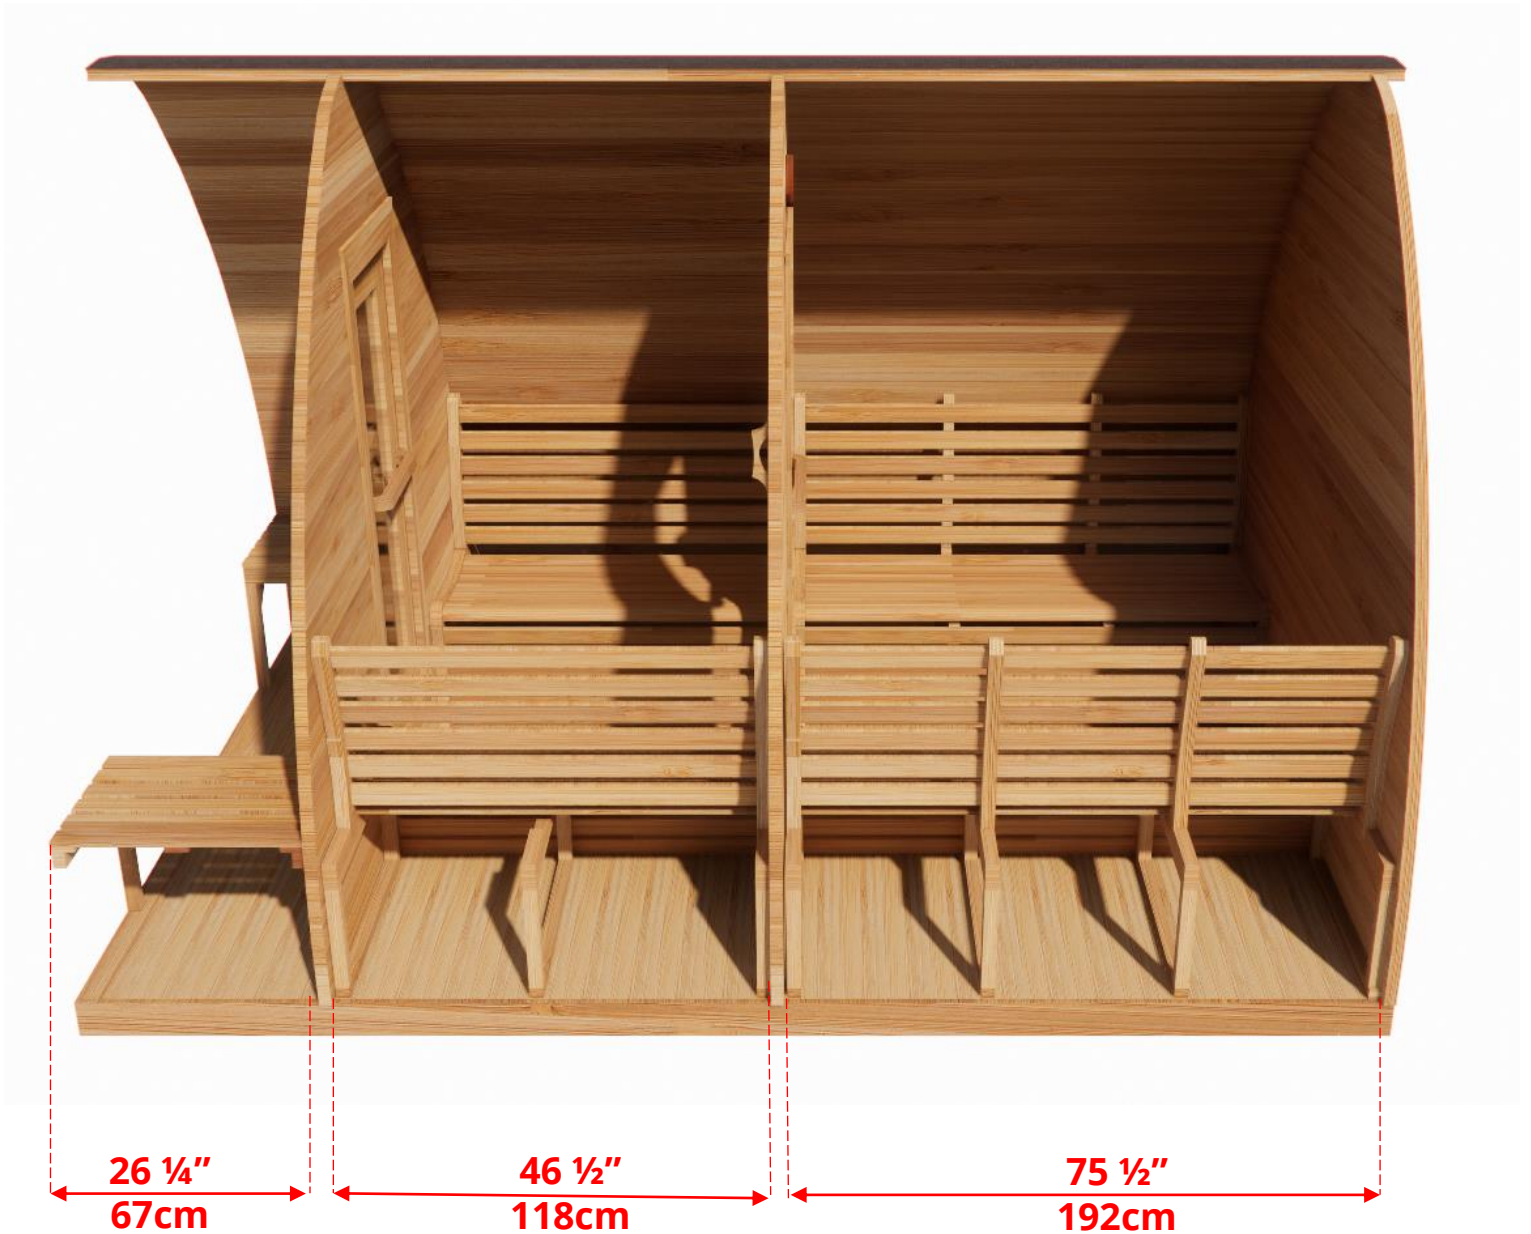

2 Tier Benches on Back Wall & Side Wall (Left or Right)

870CP/872CP

8' x 7' Western Red Cedar Pod Sauna With Changeroom & Porch

2 Tier Benches on Back Wall & Side Wall (Left or Right)

870CP/872CP

8' x 7' Western Red Cedar Pod Sauna With Changeroom & Porch

Standard Side Wall Benches

870CP/872CP

8' x 7' Western Red Cedar Pod Sauna With Changeroom & Porch

Standard Side Wall Benches

870CP/872CP

8' x 7' Western Red Cedar Pod Sauna With Changeroom & Porch

Signature Benches

870CP/872CP

8' x 7' Western Red Cedar Pod Sauna With Changeroom & Porch

Signature Benches

870CP/872CP

8' x 7' Western Red Cedar Pod Sauna With Changeroom & Porch

Pod Shaped Window in Back Wall

59 ½" (151cm) x 42" (107cm)

Available with L Bench or Side wall bench layout

* Only available with Electric Heater

870CP/872CP

8' x 7' Western Red Cedar Pod Sauna With Changeroom & Porch

Rectangle Window in Back Wall

20" (50cm) x 30" (76cm)