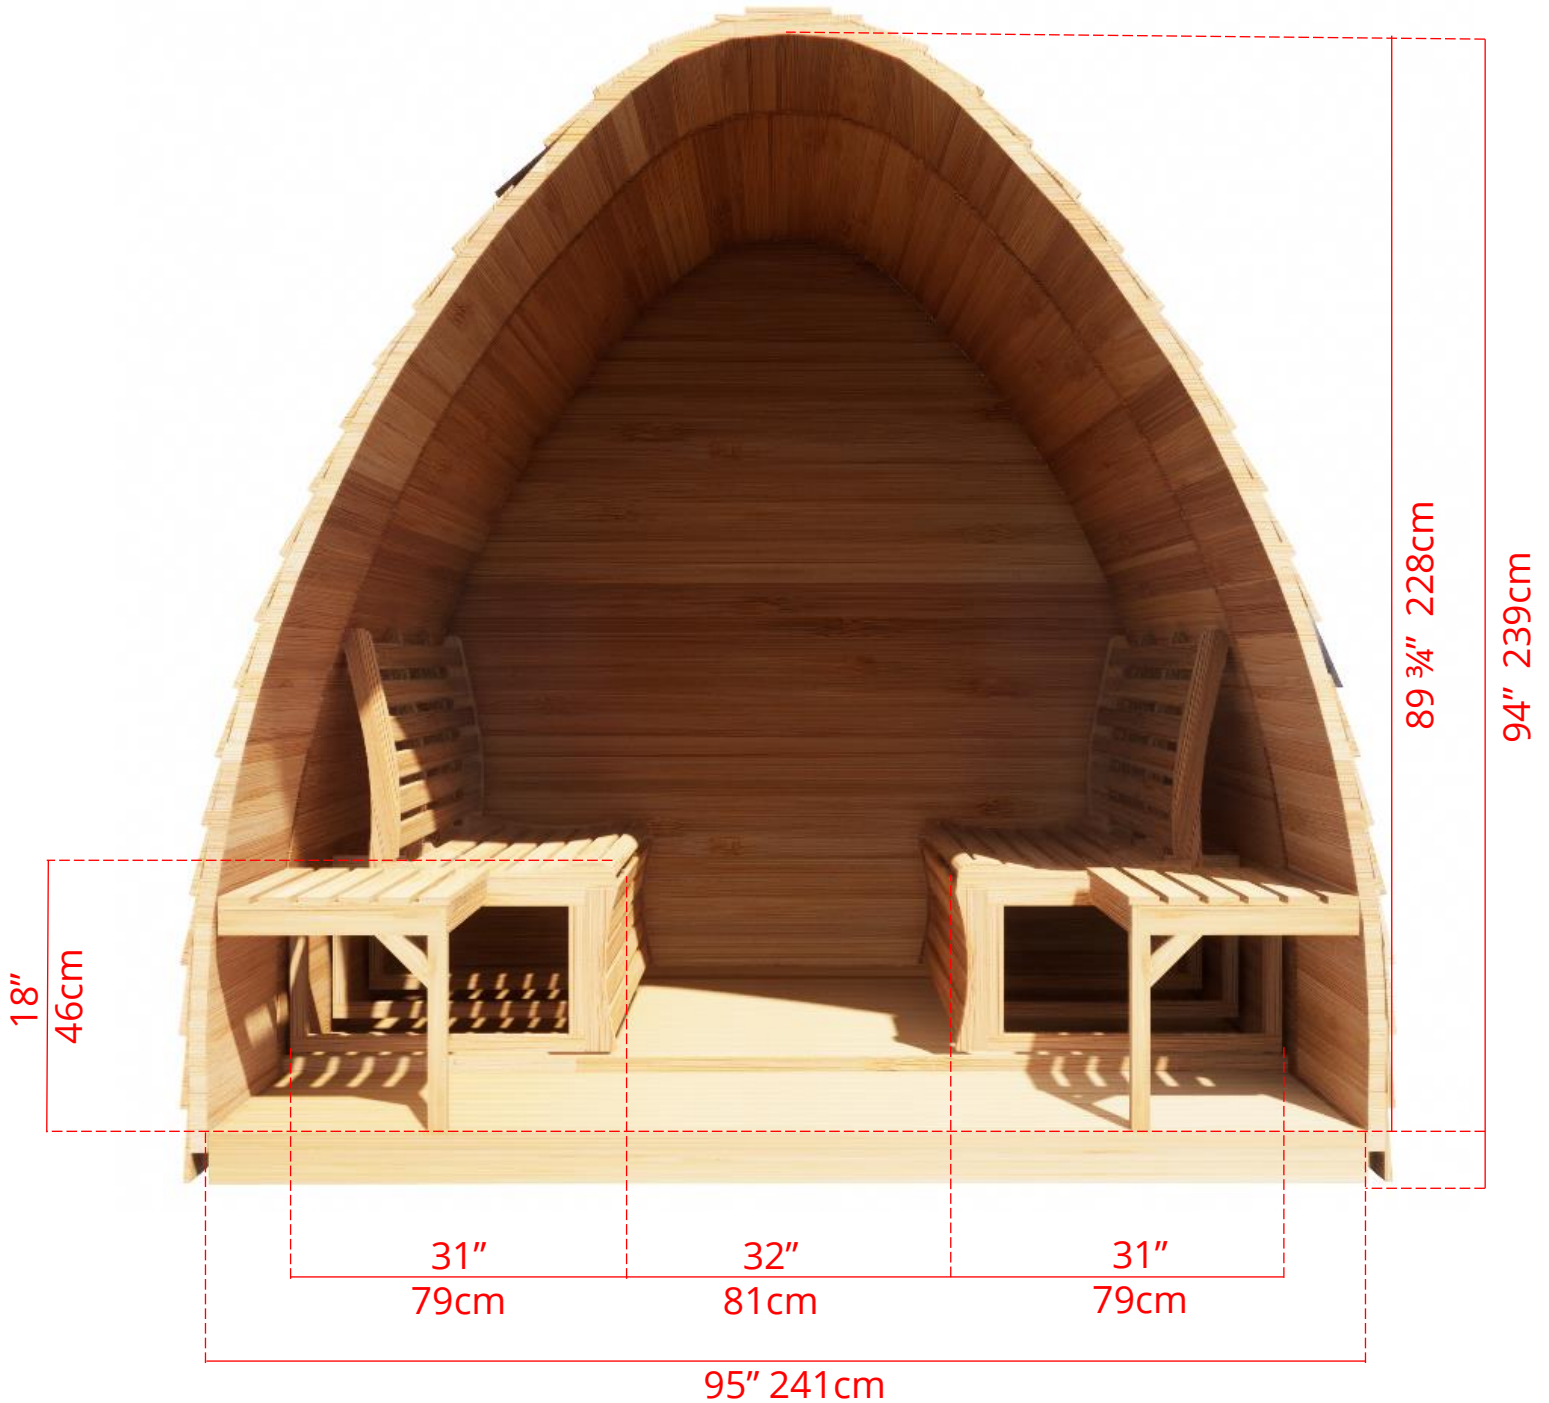

2 Tier Benches on Back Wall & Side Wall (Left or Right)

880CP/882CP

8' x 8' Western Red Cedar Pod Sauna With Changeroom & Porch

2 Tier Benches on Back Wall & Side Wall (Left or Right)

880CP/882CP

8' x 8' Western Red Cedar Pod Sauna With Changeroom & Porch

Standard Side Wall Benches

880CP/882CP

8' x 8' Western Red Cedar Pod Sauna With Changeroom & Porch

Standard Side Wall Benches

880CP/882CP

8' x 8' Western Red Cedar Pod Sauna With Changeroom & Porch

Signature Benches

880CP/882CP

8' x 8' Western Red Cedar Pod Sauna With Changeroom & Porch

Signature Benches

880CP/882CP

8' x 8' Western Red Cedar Pod Sauna With Changeroom & Porch

Pod Shaped Window in Back Wall

59 ½" (151cm) x 42" (107cm)

Available with L Bench or Side wall bench layout

* Only available with Electric Heater

880CP/882CP

8' x 8' Western Red Cedar Pod Sauna With Changeroom & Porch

Rectangle Window in Back Wall

20" (50cm) x 30" (76cm)