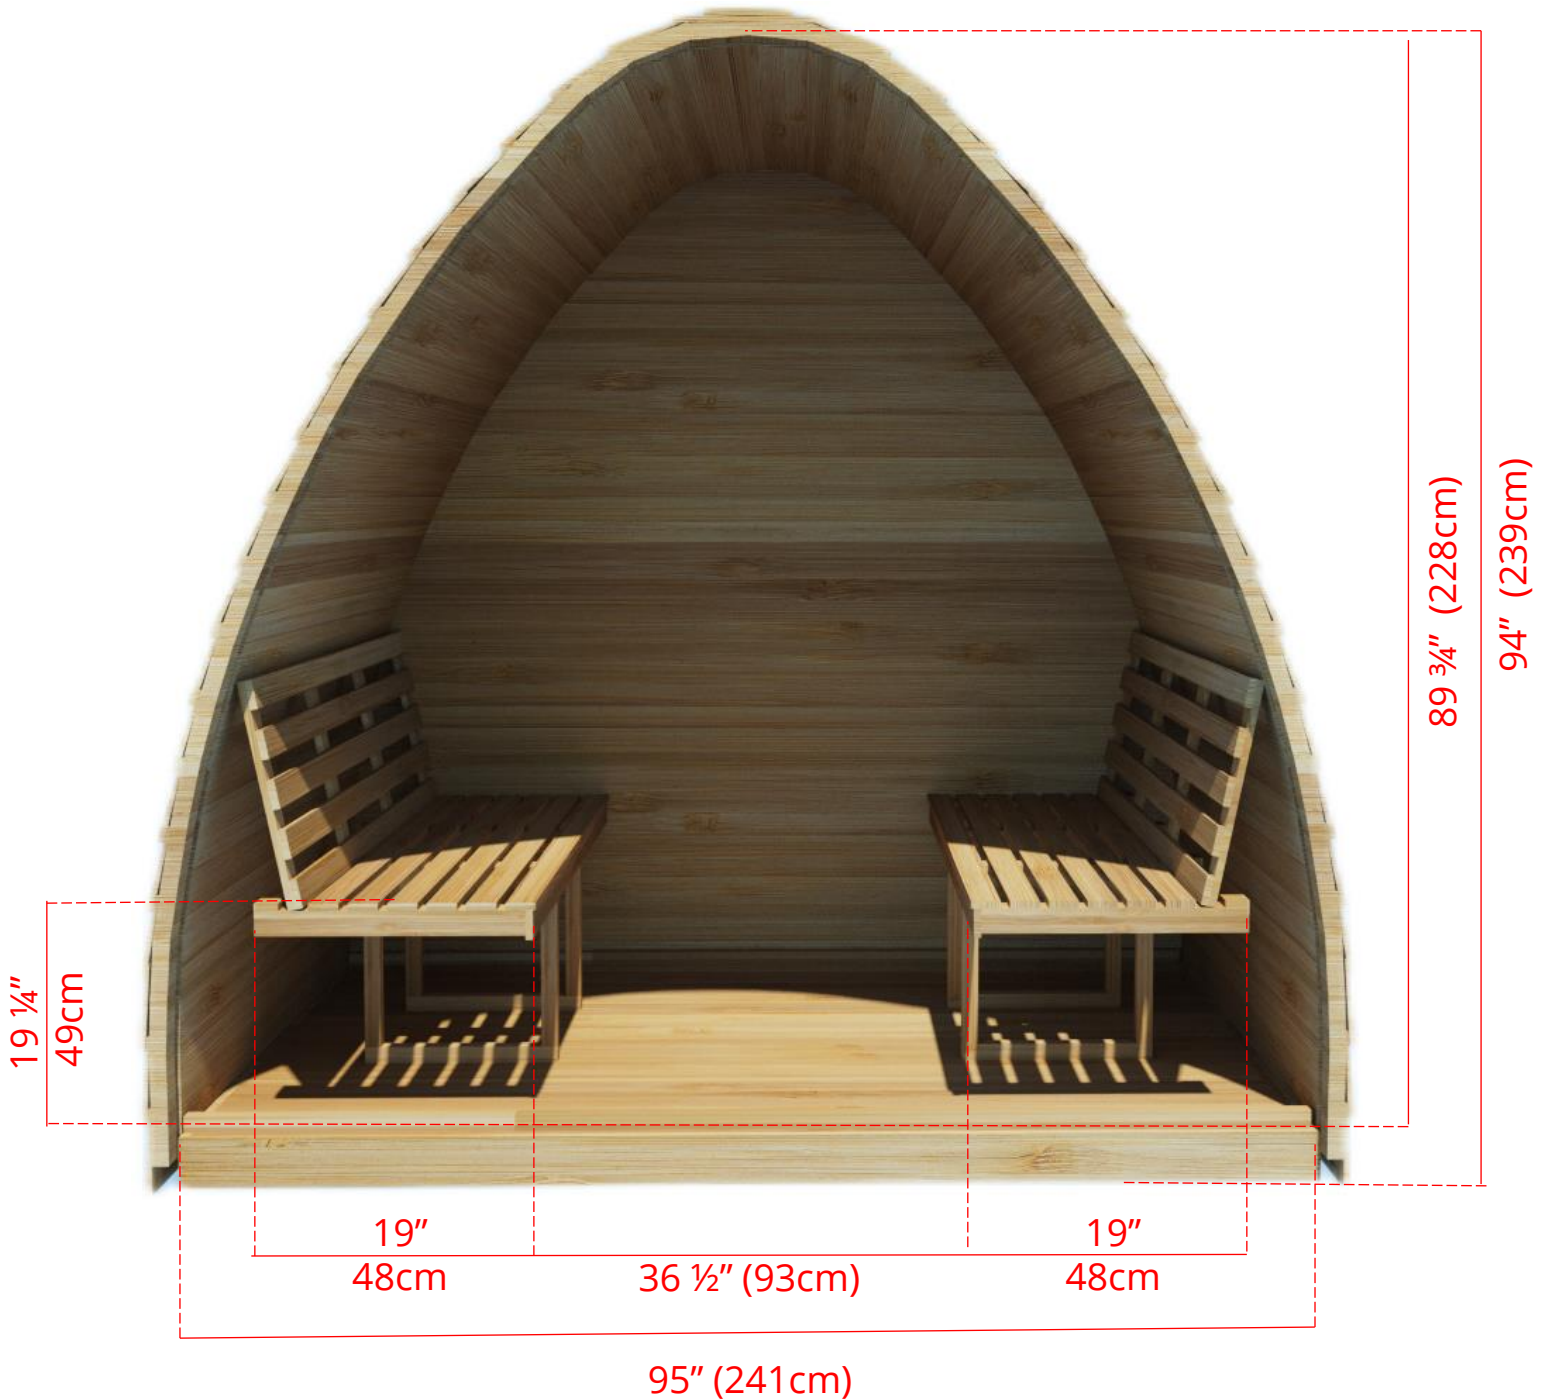

880CP/882CP

8' x 8' Western Red Cedar Pod Sauna With Changeroom & Porch

Manufactured by:

880CP/882CP

8' x 8' Western Red Cedar Pod Sauna With Changeroom & Porch

Manufactured by:

880CP/882CP

8' x 8' Western Red Cedar Pod Sauna With Changeroom & Porch

2 Tier Benches on Back Wall & Side Wall (Left or Right)

880CP/882CP

8' x 8' Western Red Cedar Pod Sauna With Changeroom & Porch

2 Tier Benches on Back Wall & Side Wall (Left or Right)

880CP/882CP

8' x 8' Western Red Cedar Pod Sauna With Changeroom & Porch

Standard Side Wall Benches

880CP/882CP

8' x 8' Western Red Cedar Pod Sauna With Changeroom & Porch

Standard Side Wall Benches

880CP/882CP

8' x 8' Western Red Cedar Pod Sauna With Changeroom & Porch

Signature Benches

880CP/882CP

8' x 8' Western Red Cedar Pod Sauna With Changeroom & Porch

Signature Benches

880CP/882CP

8' x 8' Western Red Cedar Pod Sauna With Changeroom & Porch

Pod Shaped Window in Back Wall

59 ½" (151cm) x 42" (107cm)