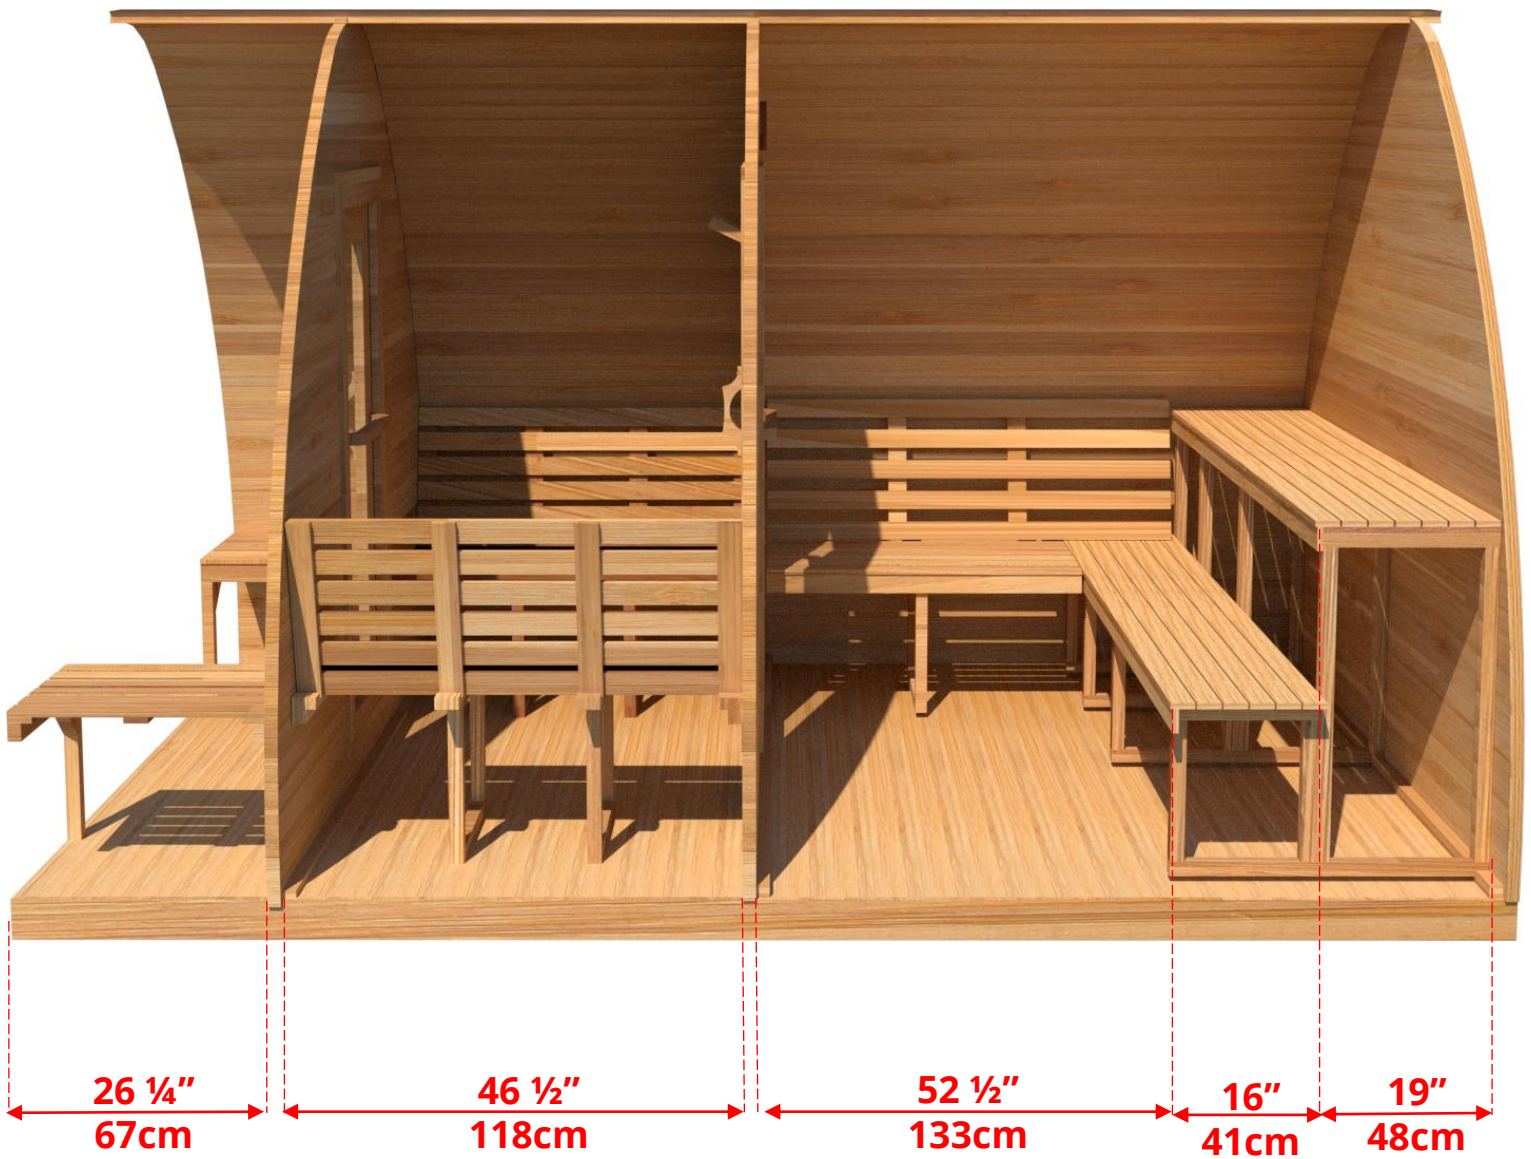

880CP/882CP

8' x 8' Western Red Cedar Pod Sauna With Changeroom & Porch

Manufactured by:

880CP/882CP

8' x 8' Western Red Cedar Pod Sauna With Changeroom & Porch

Manufactured by:

880CP/882CP

8' x 8' Western Red Cedar Pod Sauna With Changeroom & Porch

2 Tier Benches on Back Wall & Side Wall (Left or Right)

880CP/882CP

8' x 8' Western Red Cedar Pod Sauna With Changeroom & Porch

2 Tier Benches on Back Wall & Side Wall (Left or Right)

880CP/882CP

8' x 8' Western Red Cedar Pod Sauna With Changeroom & Porch

Available with L Bench or Side wall bench layout

* Only available with Electric Heater

880CP/882CP

8' x 8' Western Red Cedar Pod Sauna With Changeroom & Porch

Rectangle Window in Back Wall

20" (50cm) x 30" (76cm)

Available with L Bench or Side wall bench layout

* Only available with Electric Heater

880CP/882CP

8' x 8' Western Red Cedar Pod Sauna With Changeroom & Porch

2 Windows in Front Wall of POD Sauna

12" (30cm) x 26 ¼" (67cm)