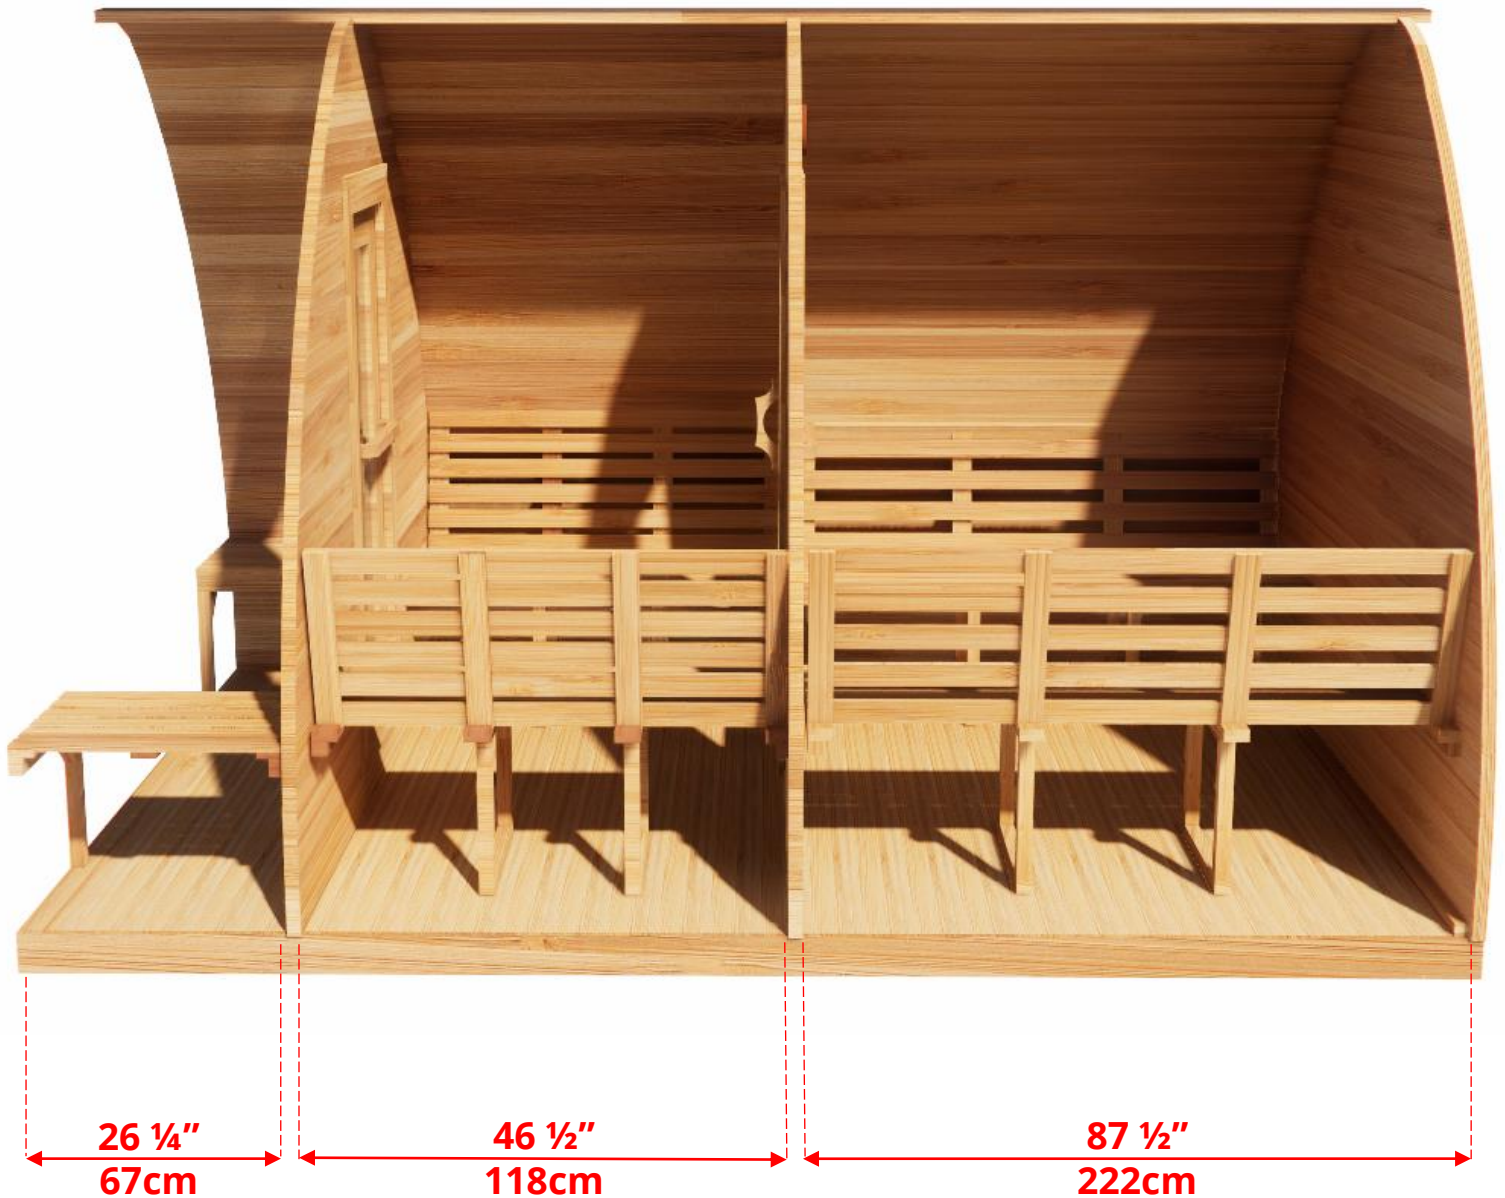

880CP/882CP

8' x 8' Western Red Cedar Pod Sauna With Changeroom & Porch

Manufactured by:

880CP/882CP

8' x 8' Western Red Cedar Pod Sauna With Changeroom & Porch

Manufactured by:

880CP/882CP

8' x 8' Western Red Cedar Pod Sauna With Changeroom & Porch

2 Tier Benches on Back Wall & Side Wall (Left or Right)

880CP/882CP

8' x 8' Western Red Cedar Pod Sauna With Changeroom & Porch

2 Tier Benches on Back Wall & Side Wall (Left or Right)

880CP/882CP

8' x 8' Western Red Cedar Pod Sauna With Changeroom & Porch

Standard Side Wall Benches

880CP/882CP

8' x 8' Western Red Cedar Pod Sauna With Changeroom & Porch

Standard Side Wall Benches

880CP/882CP

8' x 8' Western Red Cedar Pod Sauna With Changeroom & Porch

Signature Benches

880CP/882CP

8' x 8' Western Red Cedar Pod Sauna With Changeroom & Porch

Signature Benches

880CP/882CP

8' x 8' Western Red Cedar Pod Sauna With Changeroom & Porch

Pod Shaped Window in Back Wall

59 ½" (151cm) x 42" (107cm)