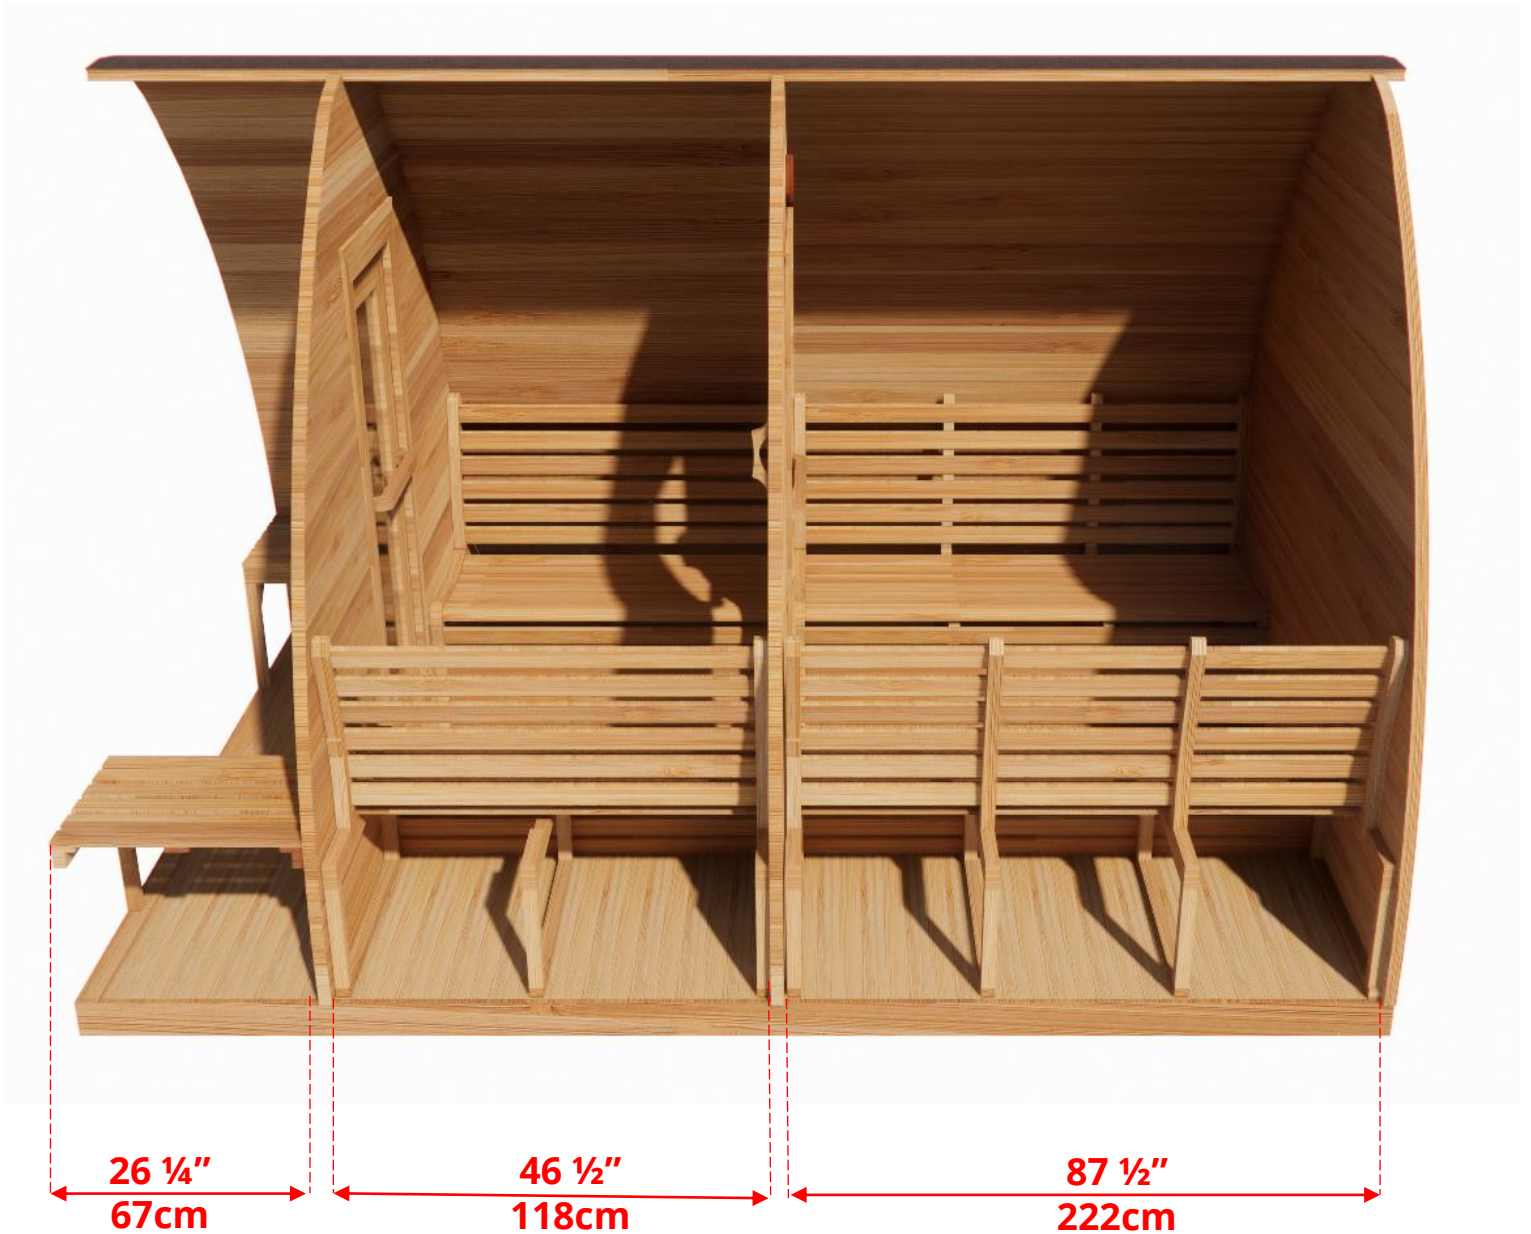

2 Tier Benches on Back Wall & Side Wall (Left or Right)

880CP/882CP

8' x 8' Western Red Cedar Pod Sauna With Changeroom & Porch

2 Tier Benches on Back Wall & Side Wall (Left or Right)

880CP/882CP

8' x 8' Western Red Cedar Pod Sauna With Changeroom & Porch

Standard Side Wall Benches

880CP/882CP

8' x 8' Western Red Cedar Pod Sauna With Changeroom & Porch

Standard Side Wall Benches

880CP/882CP

8' x 8' Western Red Cedar Pod Sauna With Changeroom & Porch

Signature Benches

880CP/882CP

8' x 8' Western Red Cedar Pod Sauna With Changeroom & Porch

Signature Benches

880CP/882CP

8' x 8' Western Red Cedar Pod Sauna With Changeroom & Porch

Pod Shaped Window in Back Wall

59 ½" (151cm) x 42" (107cm)

Available with L Bench or Side wall bench layout

* Only available with Electric Heater

880CP/882CP

8' x 8' Western Red Cedar Pod Sauna With Changeroom & Porch

Rectangle Window in Back Wall

20" (50cm) x 30" (76cm)