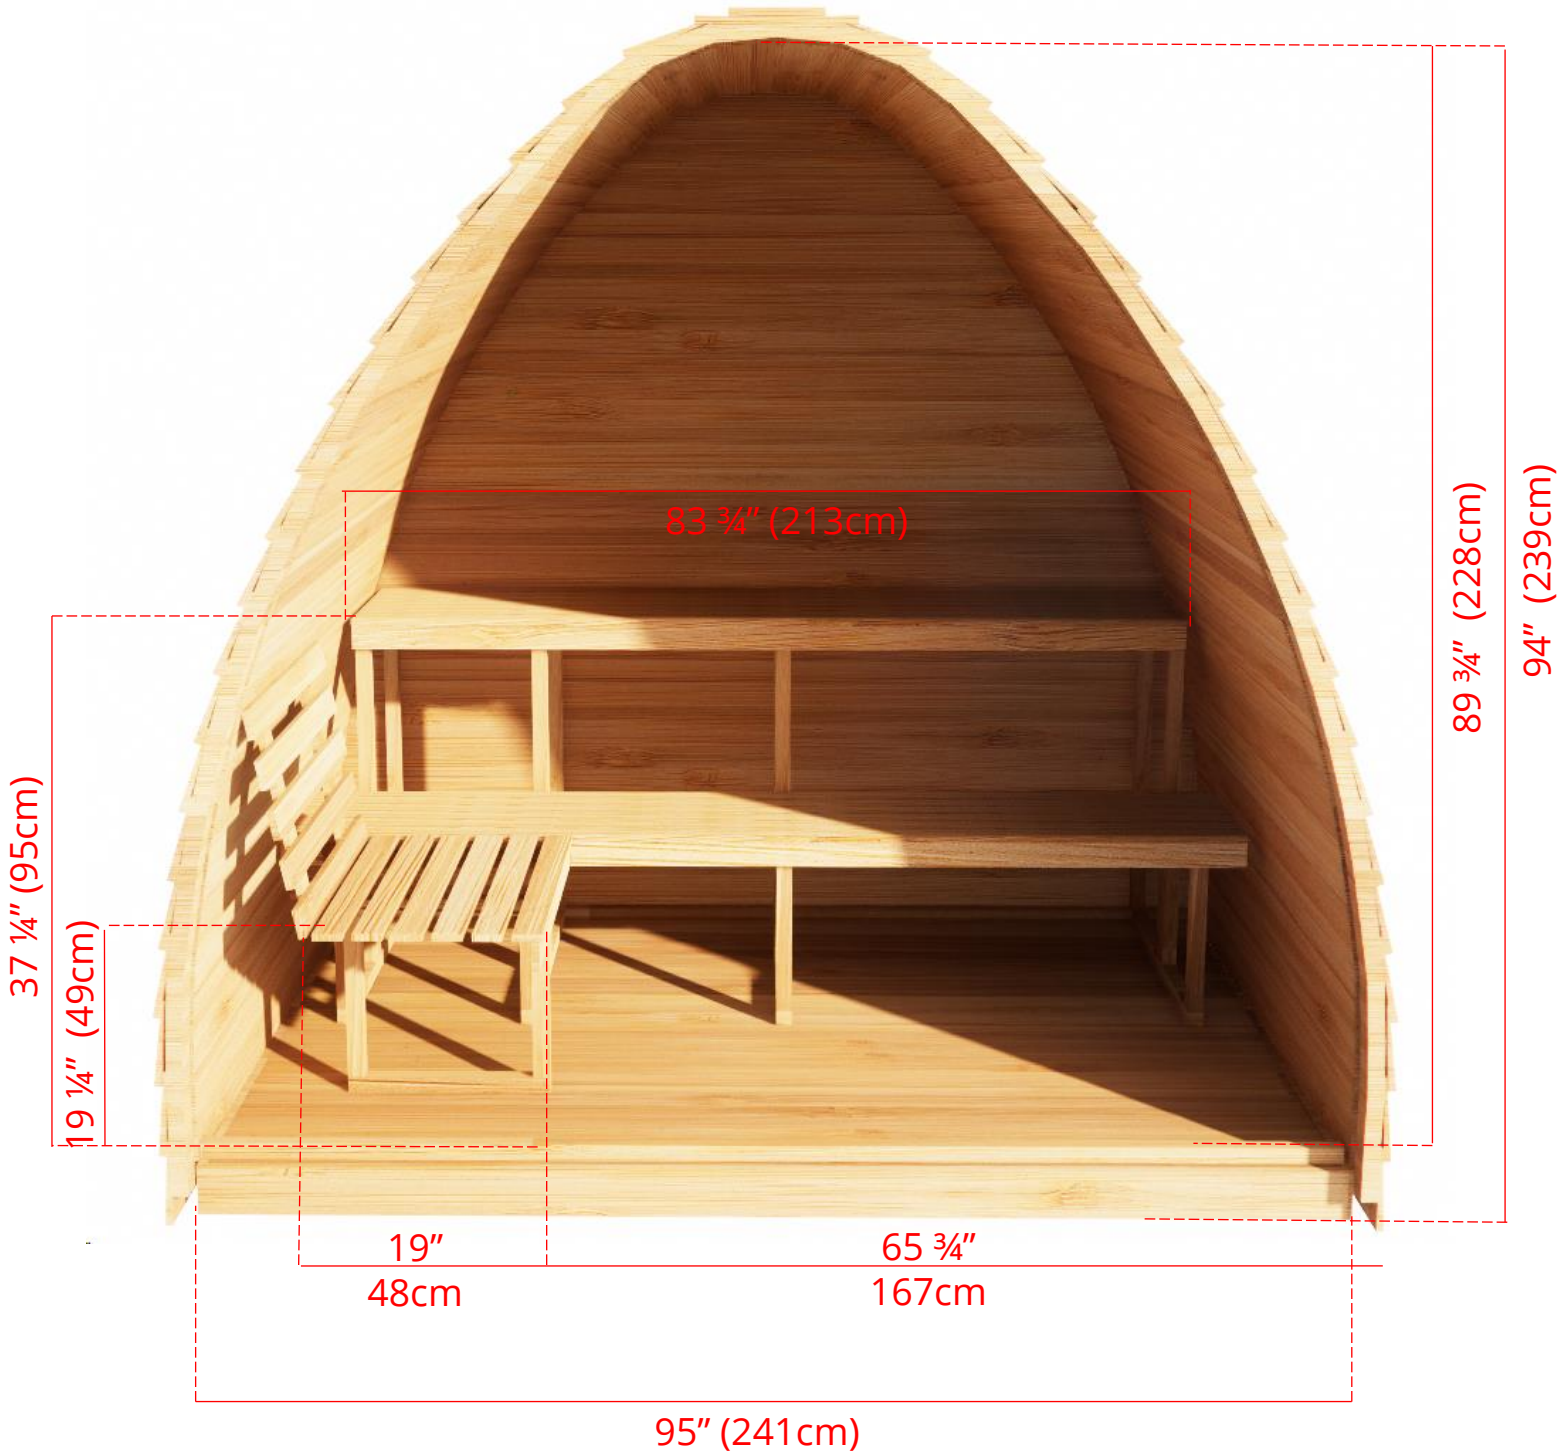

880CP/882CP

8' x 8' Western Red Cedar Pod Sauna With Changeroom & Porch

Manufactured by:

880CP/882CP

8' x 8' Western Red Cedar Pod Sauna With Changeroom & Porch

Manufactured by:

880CP/882CP

8' x 8' Western Red Cedar Pod Sauna With Changeroom & Porch

2 Tier Benches on Back Wall & Side Wall (Left or Right)

880CP/882CP

8' x 8' Western Red Cedar Pod Sauna With Changeroom & Porch

2 Tier Benches on Back Wall & Side Wall (Left or Right)

880CP/882CP

8' x 8' Western Red Cedar Pod Sauna With Changeroom & Porch

Standard Side Wall Benches

880CP/882CP

8' x 8' Western Red Cedar Pod Sauna With Changeroom & Porch

Standard Side Wall Benches

880CP/882CP

8' x 8' Western Red Cedar Pod Sauna With Changeroom & Porch

Signature Benches

Available with L Bench or Side wall bench layout

* Only available with Electric Heater

880CP/882CP

8' x 8' Western Red Cedar Pod Sauna With Changeroom & Porch

Rectangle Window in Back Wall

20" (50cm) x 30" (76cm)