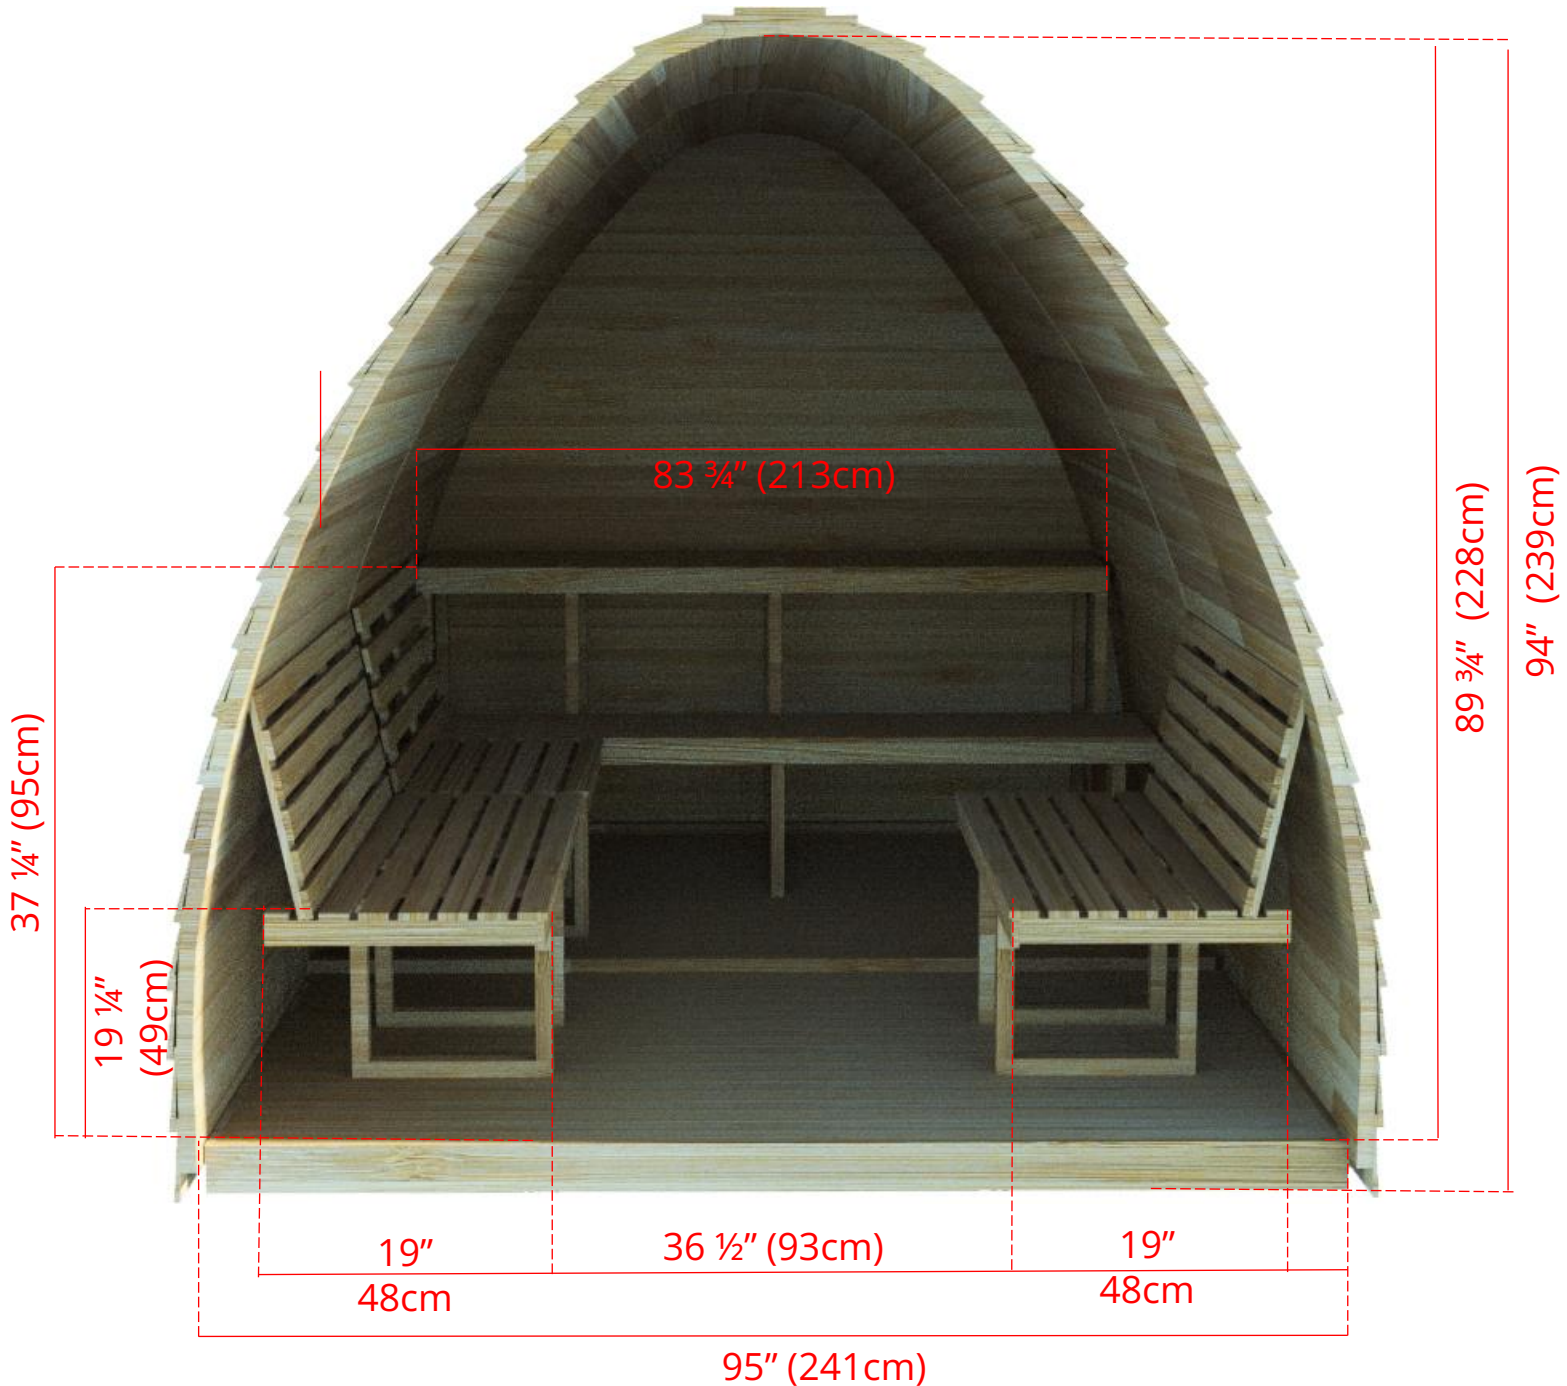

870C/872C

8' x 7' (244x214cm) Western Red Cedar Pod Sauna with Changeroom

870C/872C

8' x 7' (244x214cm) Western Red Cedar Pod Sauna with Changeroom

870C/872C

8' x 7' (244x214cm) Western Red Cedar Pod Sauna with Changeroom

2 Tier Benches on Back Wall & Side Wall (Left or Right)

870C/872C

8' x 7' (244x214cm) Western Red Cedar Pod Sauna with Changeroom

2 Tier Benches on Back Wall & Side Wall (Left or Right)

870C/872C

8' x 7' (244x214cm) Western Red Cedar Pod Sauna with Changeroom

Standard Side Wall Benches

870C/872C

8' x 7' (244x214cm) Western Red Cedar Pod Sauna with Changeroom

Standard Side Wall Benches

870C/872C

8' x 7' (244x214cm) Western Red Cedar Pod Sauna with Changeroom

Signature Benches

870C/872C

8' x 7' (244x214cm) Western Red Cedar Pod Sauna with Changeroom

Signature Benches

870C/872C

8' x 7' (244x214cm) Western Red Cedar Pod Sauna with Changeroom

Window Options

2 Windows in Front Wall and/or Changeroom Wall of POD Sauna