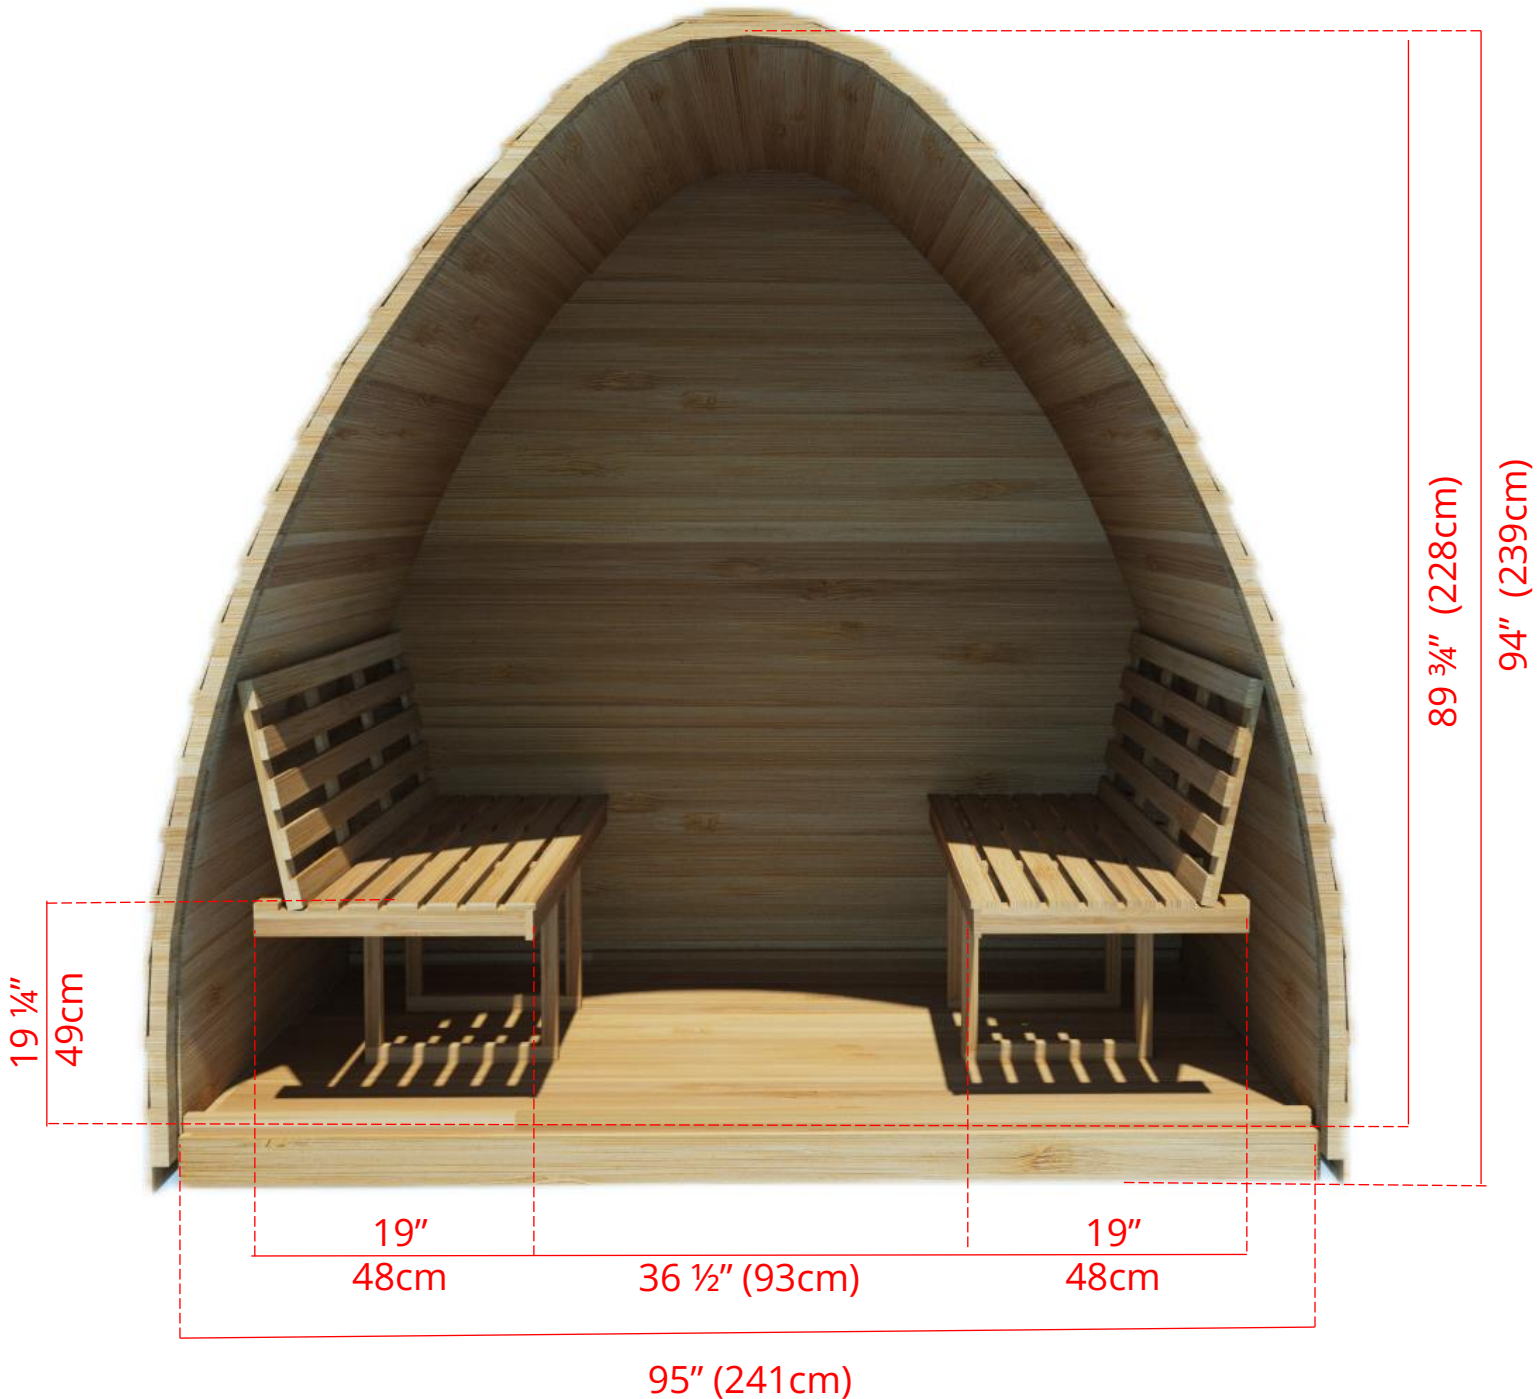

870C/872C

8' x 7' (244x214cm) Western Red Cedar Pod Sauna with Changeroom

870C/872C

8' x 7' (244x214cm) Western Red Cedar Pod Sauna with Changeroom

870C/872C

8' x 7' (244x214cm) Western Red Cedar Pod Sauna with Changeroom

2 Tier Benches on Back Wall & Side Wall (Left or Right)

870C/872C

8' x 7' (244x214cm) Western Red Cedar Pod Sauna with Changeroom

2 Tier Benches on Back Wall & Side Wall (Left or Right)

870C/872C

8' x 7' (244x214cm) Western Red Cedar Pod Sauna with Changeroom

Standard Side Wall Benches

870C/872C

8' x 7' (244x214cm) Western Red Cedar Pod Sauna with Changeroom

Standard Side Wall Benches

870C/872C

8' x 7' (244x214cm) Western Red Cedar Pod Sauna with Changeroom

Signature Benches

870C/872C

8' x 7' (244x214cm) Western Red Cedar Pod Sauna with Changeroom

Signature Benches

870C/872C

8' x 7' (244x214cm) Western Red Cedar Pod Sauna with Changeroom

Window Options

2 Windows in Front Wall and/or Changeroom Wall of POD Sauna