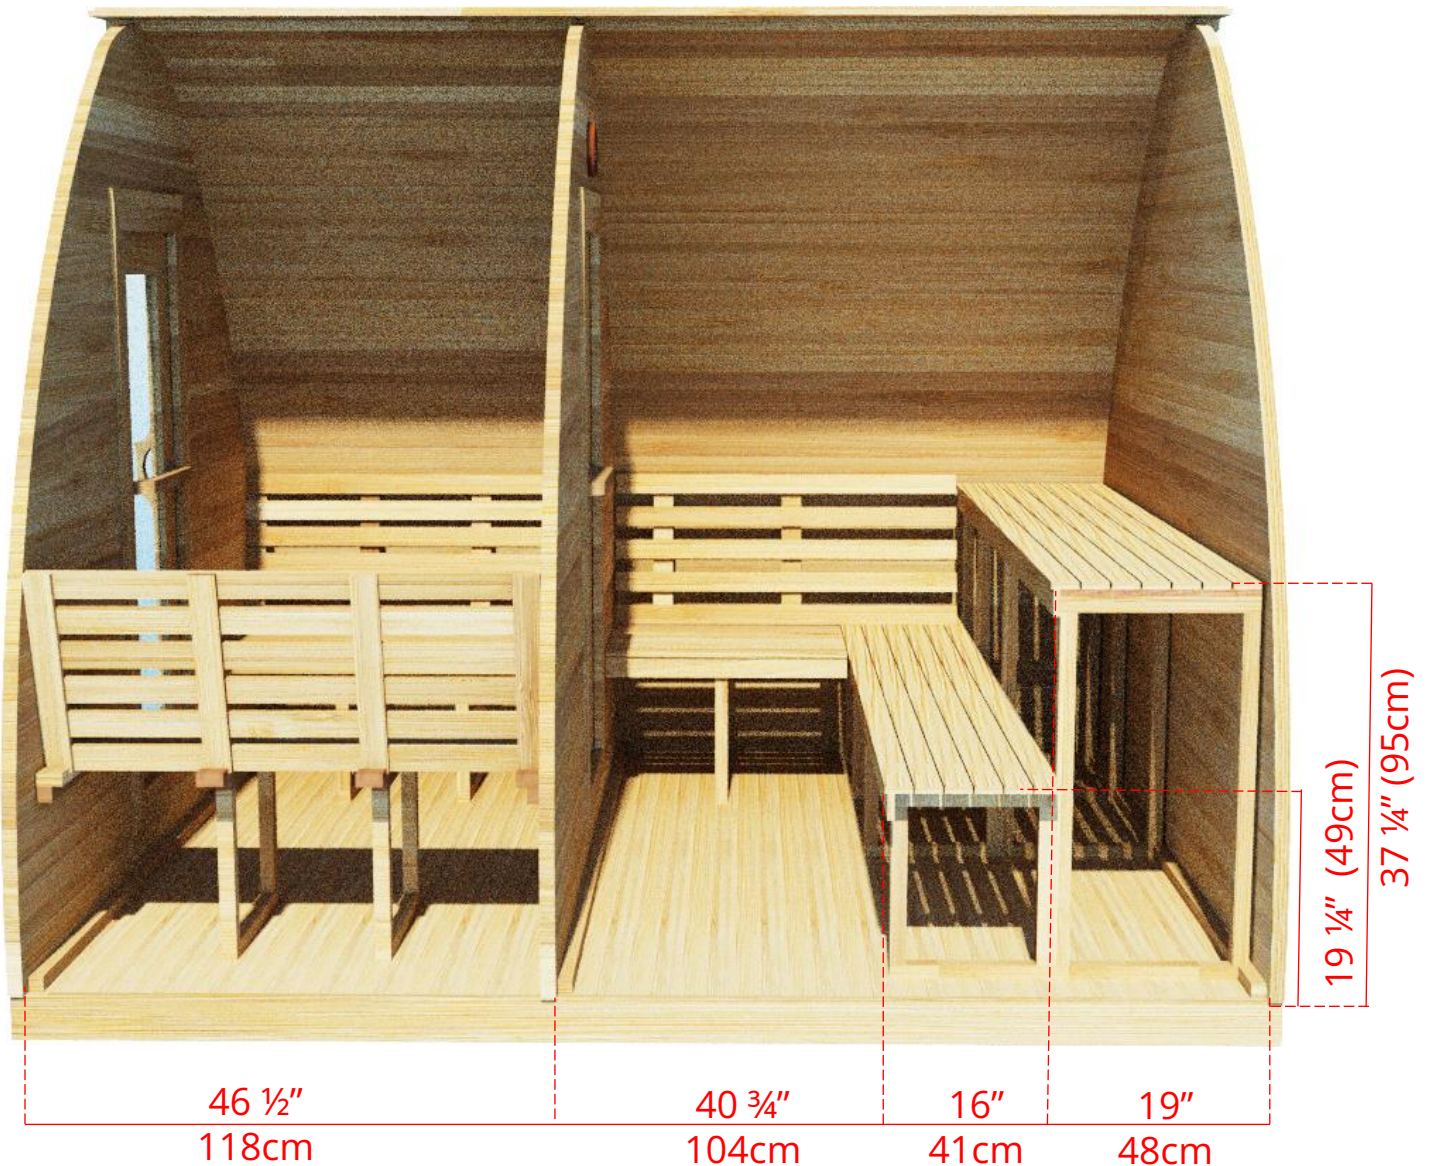

870C/872C

8' x 7' (244x214cm) Western Red Cedar Pod Sauna with Changeroom

870C/872C

8' x 7' (244x214cm) Western Red Cedar Pod Sauna with Changeroom

870C/872C

8' x 7' (244x214cm) Western Red Cedar Pod Sauna with Changeroom

2 Tier Benches on Back Wall & Side Wall (Left or Right)

870C/872C

8' x 7' (244x214cm) Western Red Cedar Pod Sauna with Changeroom

2 Tier Benches on Back Wall & Side Wall (Left or Right)

870C/872C

8' x 7' (244x214cm) Western Red Cedar Pod Sauna with Changeroom

Standard Side Wall Benches

870C/872C

8' x 7' (244x214cm) Western Red Cedar Pod Sauna with Changeroom

Standard Side Wall Benches

870C/872C

8' x 7' (244x214cm) Western Red Cedar Pod Sauna with Changeroom

Signature Benches

12" (30cm) x 26 ¼" (67cm)

870C/872C

8' x 7' (244x214cm) Western Red Cedar Pod Sauna with Changeroom

Window Options

Pod Shaped Window in Back Wall

59 ½" (151cm) x 42" (107cm)

Available with L Bench or Side wall bench layout