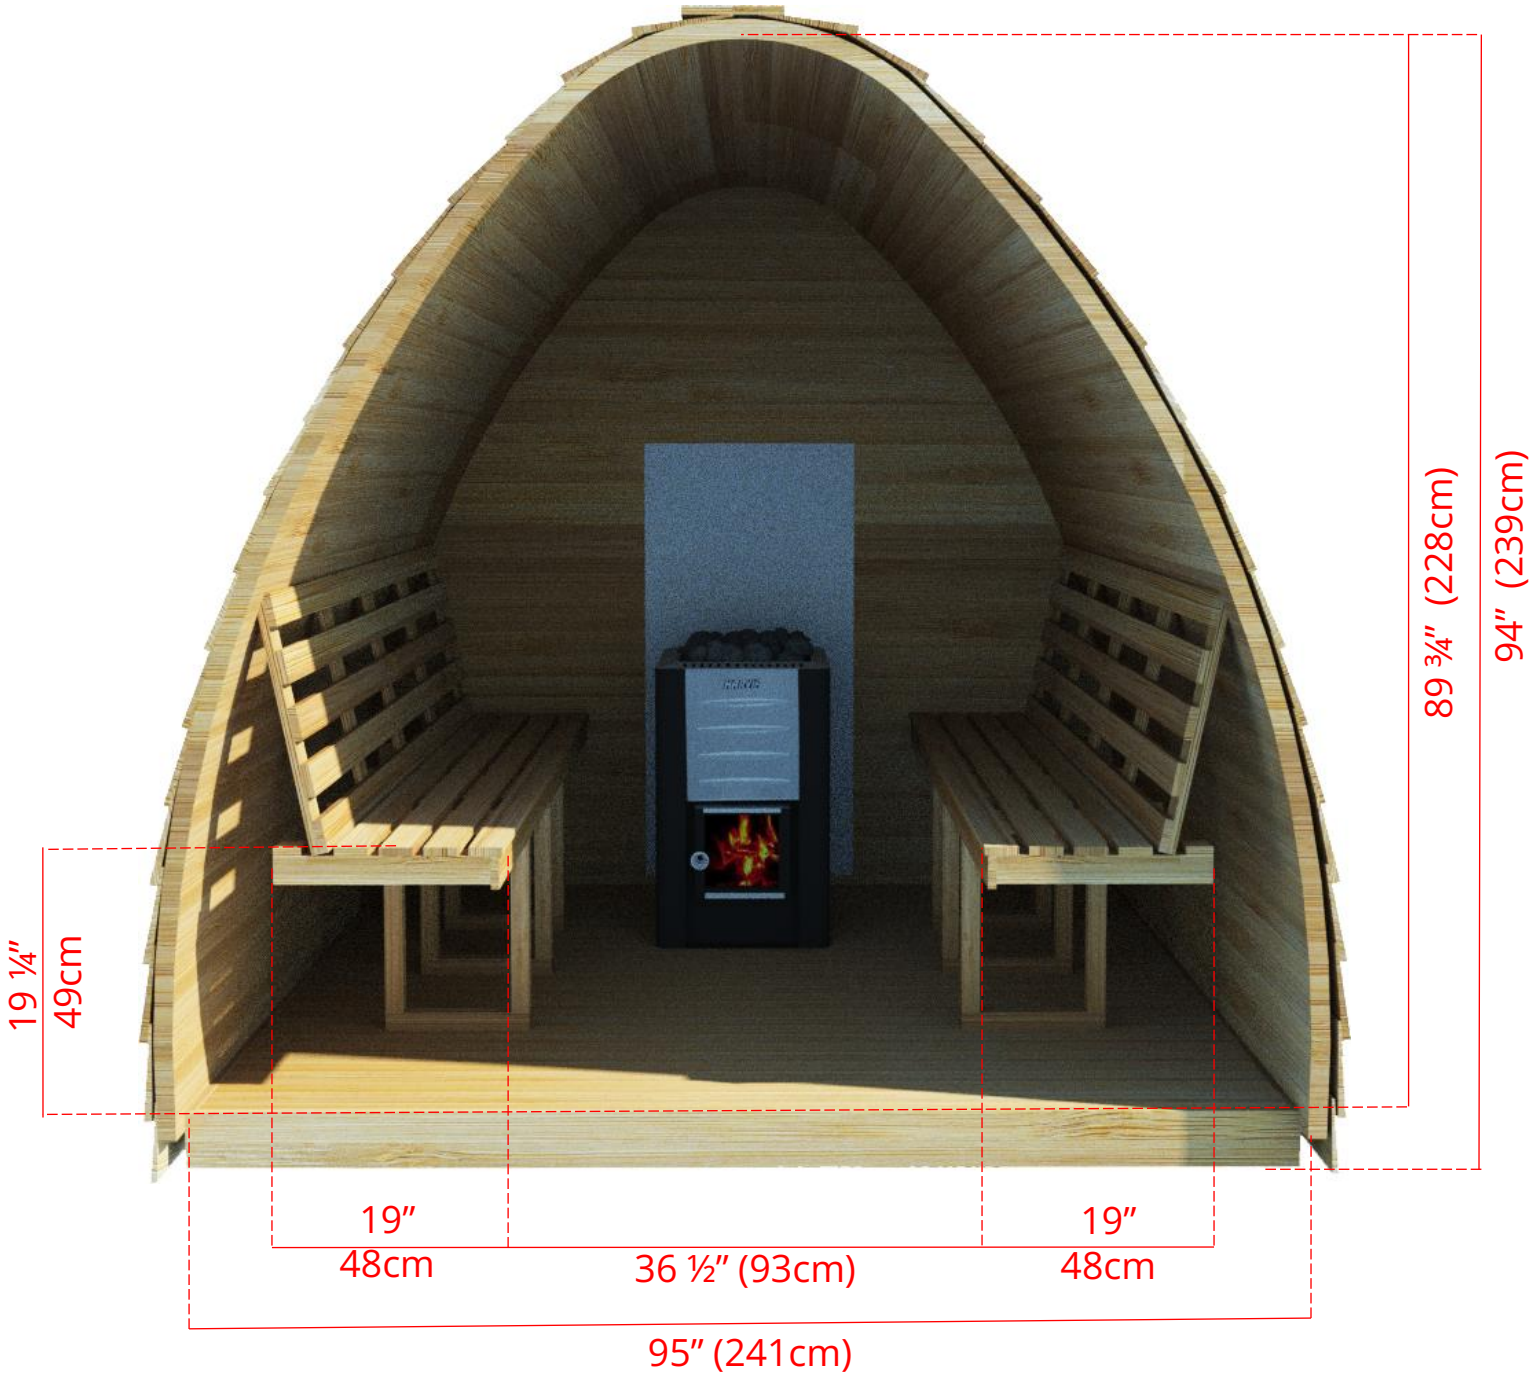

870C/872C

8' x 7' (244x214cm) Western Red Cedar Pod Sauna with Changeroom

Signature Benches

870C/872C

8' x 7' (244x214cm) Western Red Cedar Pod Sauna with Changeroom

Window Options

2 Windows in Front Wall and/or Changeroom Wall of POD Sauna

12" (30cm) x 26 ¼" (67cm)

870C/872C

8' x 7' (244x214cm) Western Red Cedar Pod Sauna with Changeroom

Window Options

Pod Shaped Window in Back Wall

59 ½" (151cm) x 42" (107cm)

Available with L Bench or Side wall bench layout

* Only available with Electric or Floor Standing Heater

870C/872C

8' x 7' (244x214cm) Western Red Cedar Pod Sauna with Changeroom

Window Options

Rectangle Window in Back Wall

20" (50cm) x 30" (76cm)

Available with L Bench or Side wall bench layout

* Only available with Electric or Floor Standing Heater

870C/872C

8' x 7' (244x214cm) Western Red Cedar Pod Sauna with Changeroom

Wood Burning Heater

Only available with Side Wall Standard or Signature Bench Options