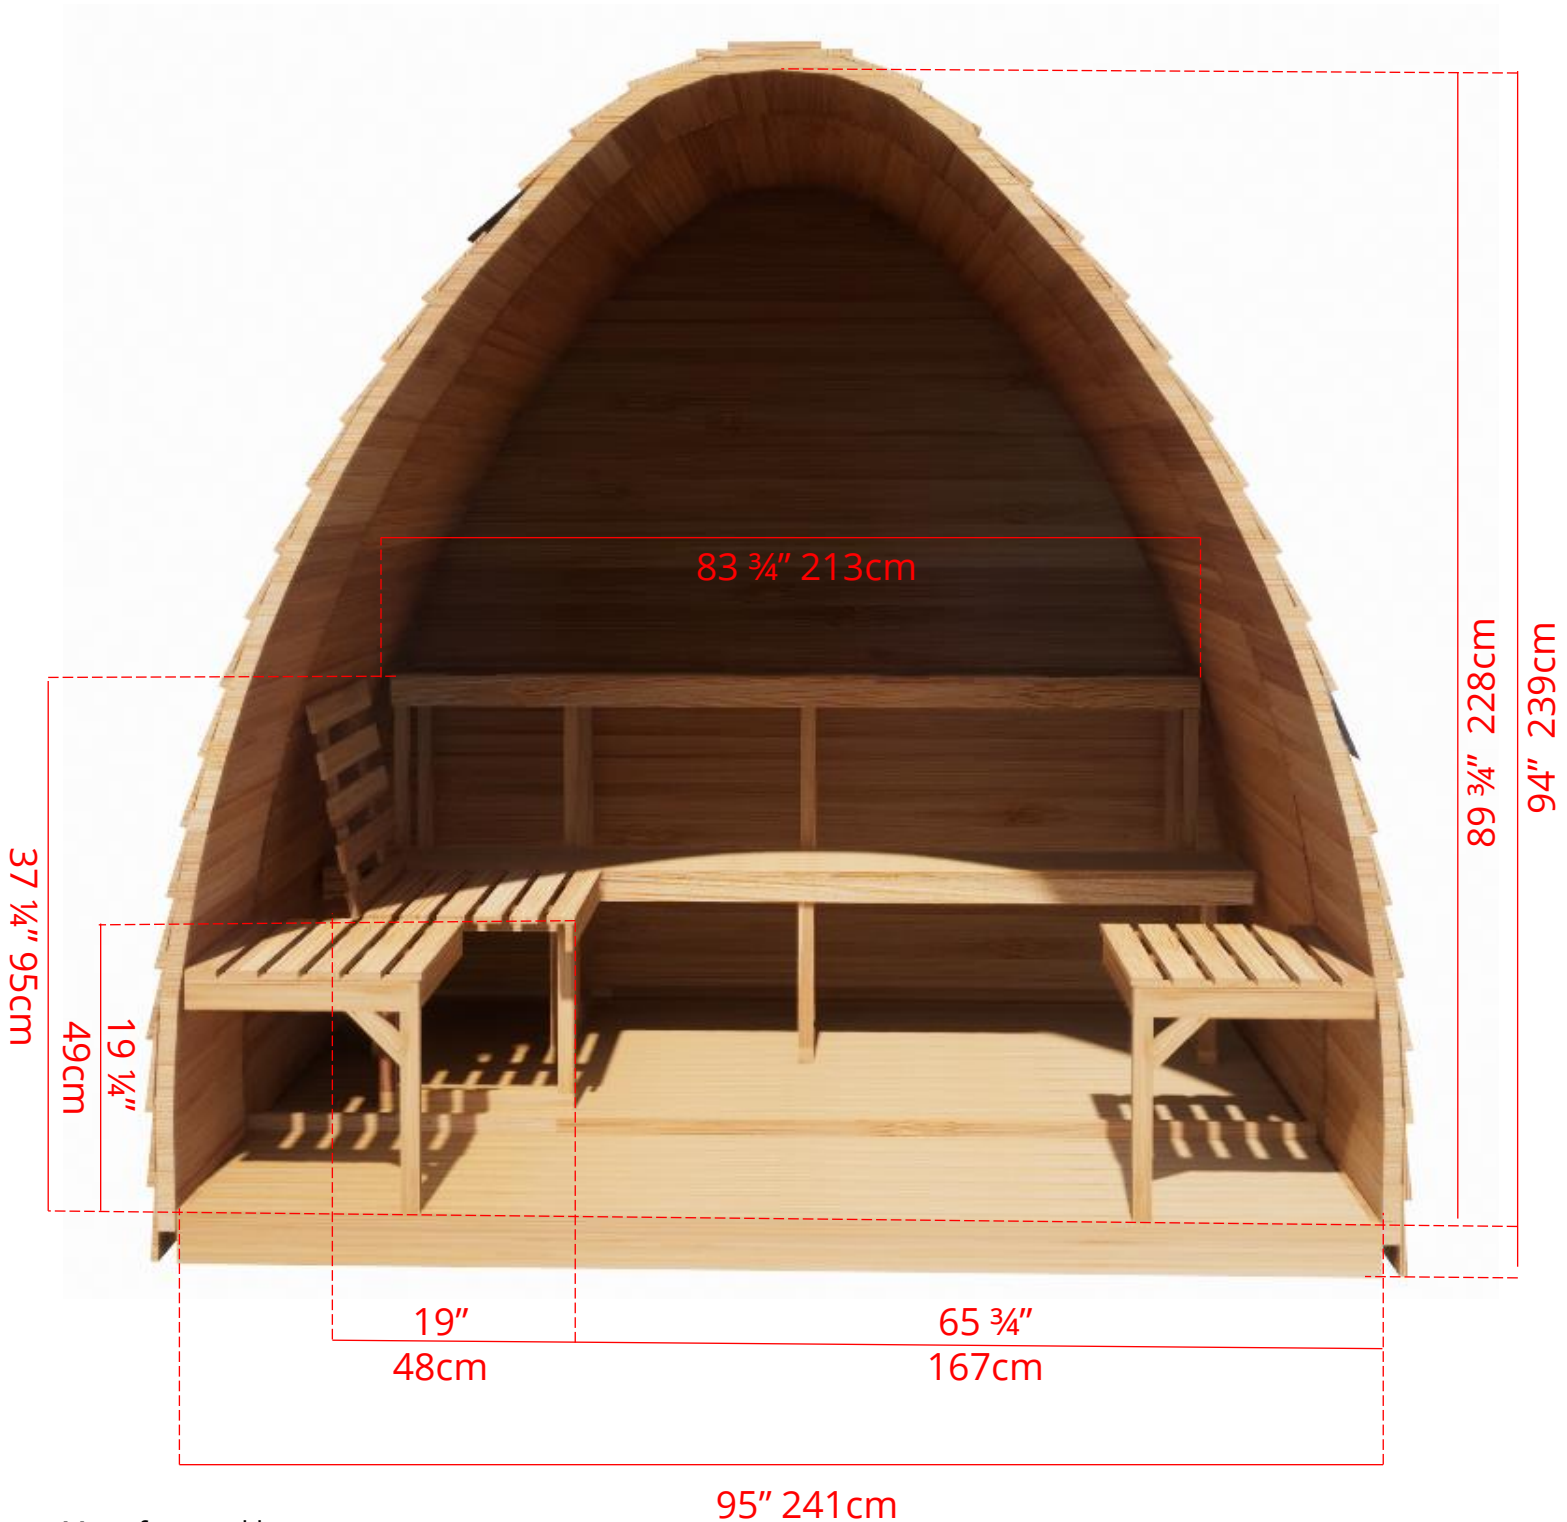

880P/882P

8' x 8' Western Red Cedar Pod Sauna With Porch

Manufactured by:

tel: 888-923-9813 | info@leisurecraft.com | web: www.leisurecraft.com

880P/882P

8' x 8' Western Red Cedar Pod Sauna With Porch

Manufactured by:

tel: 888-923-9813 | info@leisurecraft.com | web: www.leisurecraft.com

880P/882P

8' x 8' Western Red Cedar Pod Sauna With Porch

2 Tier Benches on Back Wall & Side Wall (Left or Right)

Manufactured by:

tel: 888-923-9813 | info@leisurecraft.com | web: www.leisurecraft.com

880P/882P

8' x 8' Western Red Cedar Pod Sauna With Porch

2 Tier Benches on Back Wall & Side Wall (Left or Right)

880P/882P

8' x 8' Western Red Cedar Pod Sauna With Porch

Side Wall Benches

Manufactured by:

tel: 888-923-9813 | info@leisurecraft.com | web: www.leisurecraft.com

8' x 8' Western Red Cedar Pod Sauna With Porch

Rectangle Window in Back Wall

20" (50cm) x 30" (76cm)

Available with L Bench or Side wall bench layout

* Only available with Electric Heater

880P/882P

8' x 8' Western Red Cedar Pod Sauna With Porch