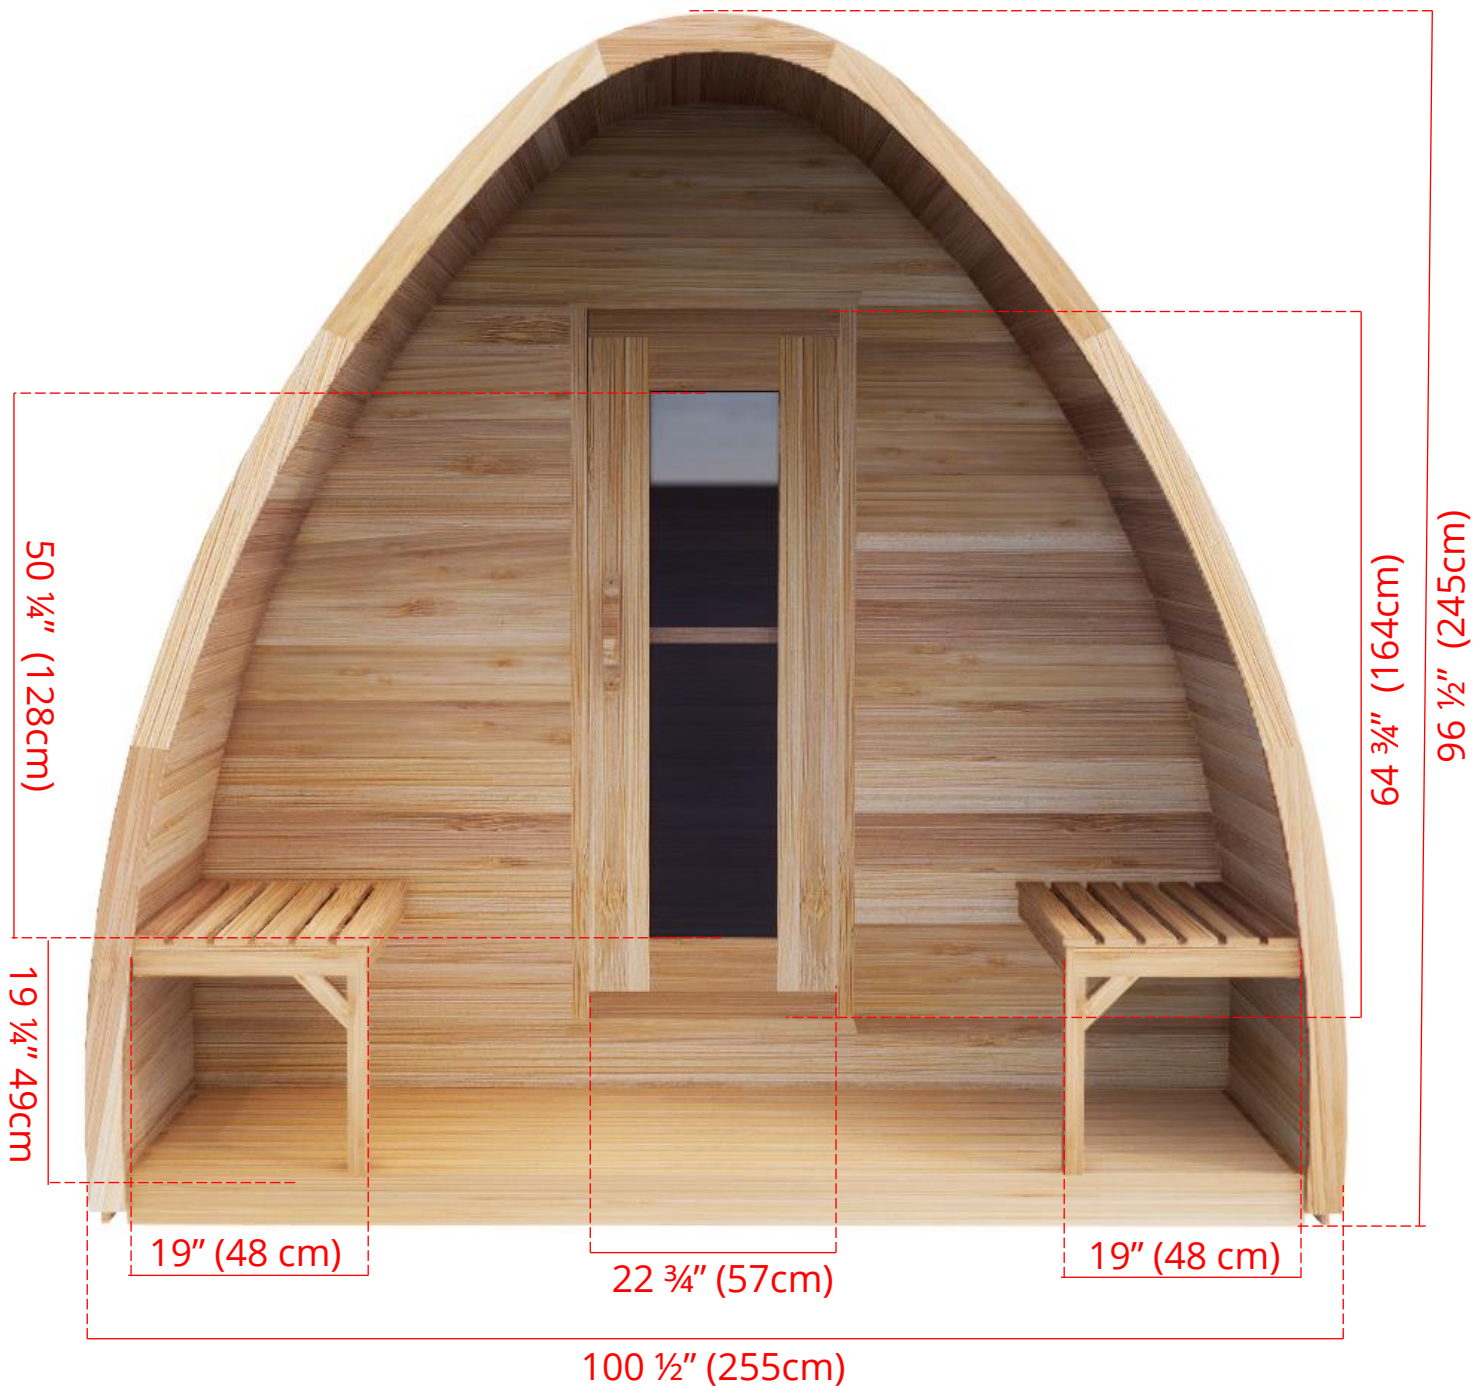

880P/882P

8' x 8' Western Red Cedar Pod Sauna With Porch

Manufactured by:

tel: 888-923-9813 | info@leisurecraft.com | web: www.leisurecraft.com

880P/882P

8' x 8' Western Red Cedar Pod Sauna With Porch

Manufactured by:

tel: 888-923-9813 | info@leisurecraft.com | web: www.leisurecraft.com

880P/882P

8' x 8' Western Red Cedar Pod Sauna With Porch

2 Tier Benches on Back Wall & Side Wall (Left or Right)

Manufactured by:

tel: 888-923-9813 | info@leisurecraft.com | web: www.leisurecraft.com

880P/882P

8' x 8' Western Red Cedar Pod Sauna With Porch

Pod Shaped Window in Back Wall

59 ½" (151cm) x 42" (107cm)

Available with L Bench or Side wall bench layout

* Only available with Electric Heater

880P/882P

8' x 8' Western Red Cedar Pod Sauna With Porch

Rectangle Window in Back Wall

20" (50cm) x 30" (76cm)

Available with L Bench or Side wall bench layout

* Only available with Electric Heater

880P/882P

8' x 8' Western Red Cedar Pod Sauna With Porch