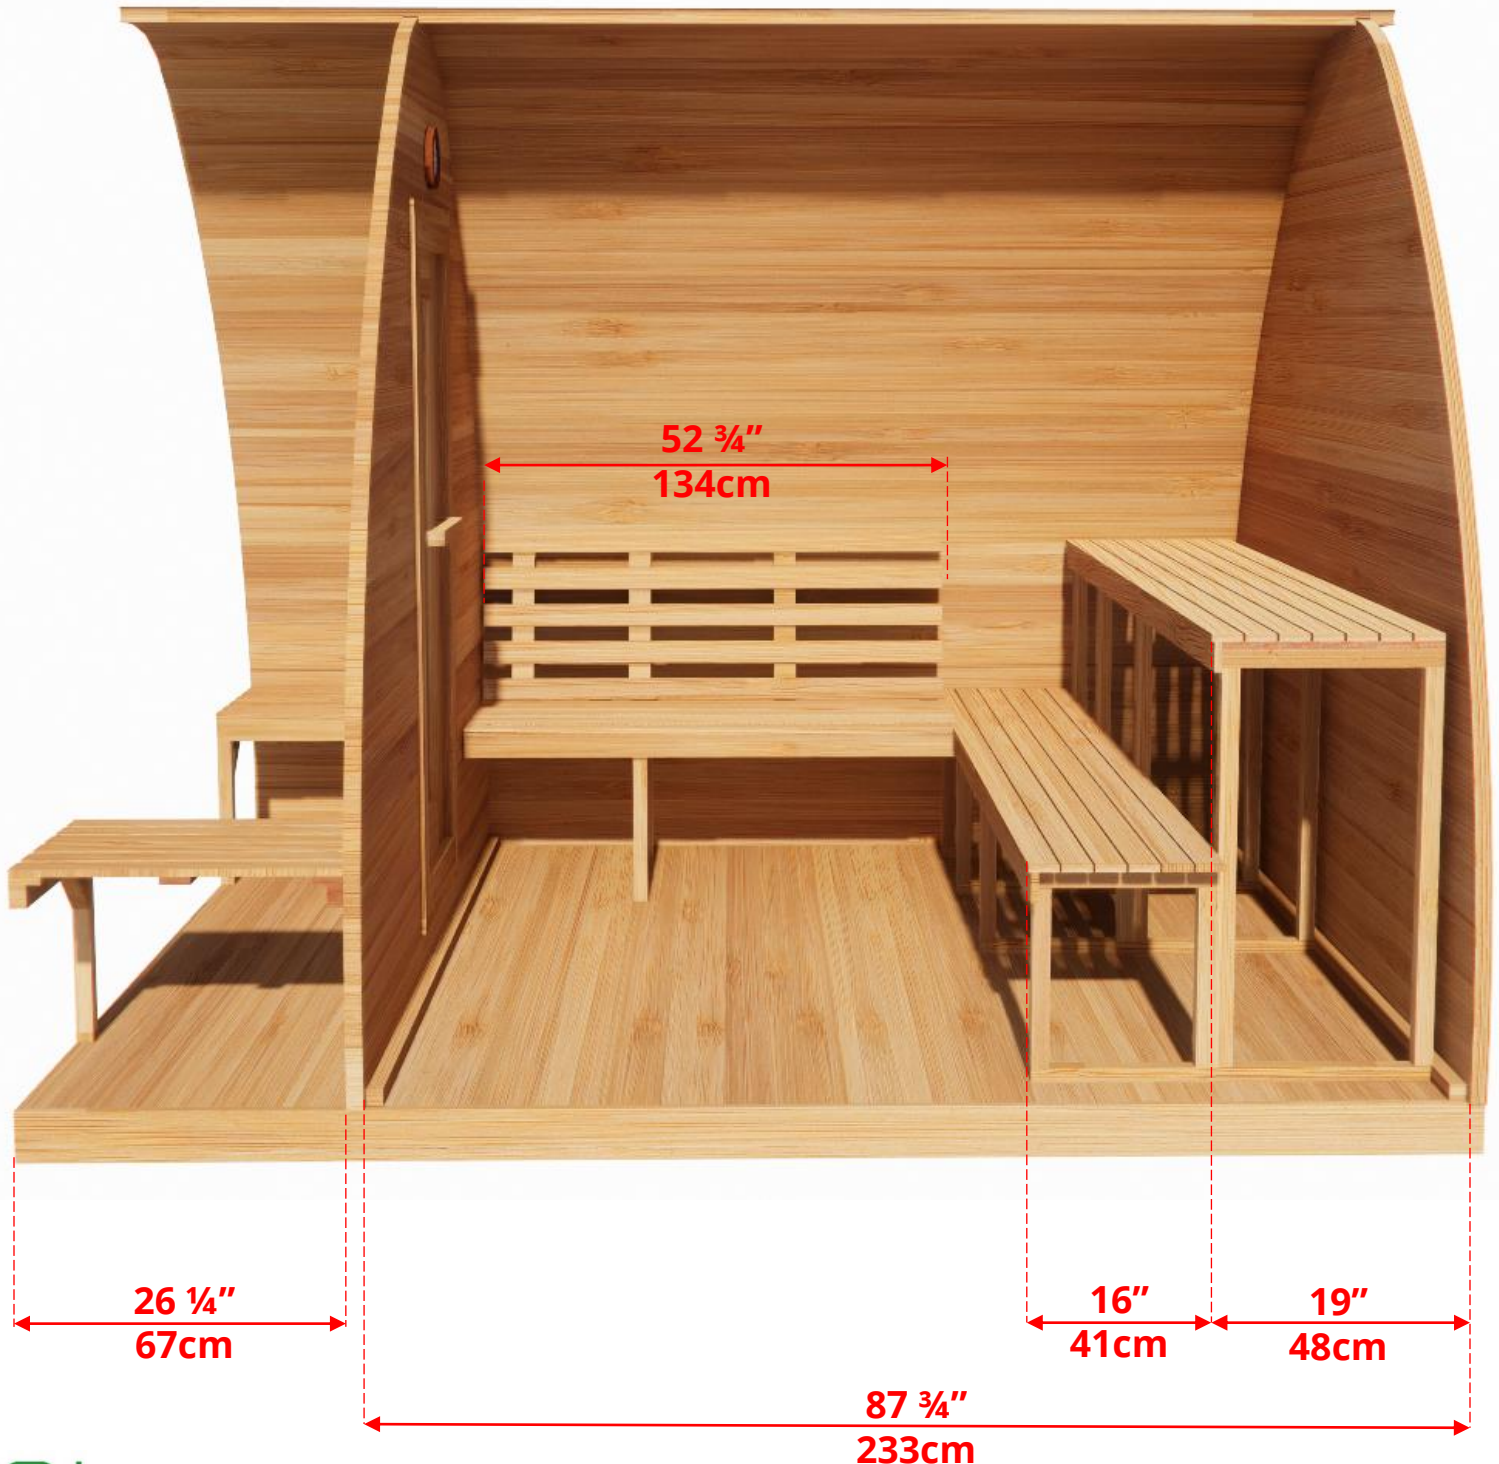

tel: 888-923-9813 | info@leisurecraft.com | web: www.leisurecraft.com

880P/882P

8' x 8' Western Red Cedar Pod Sauna With Porch

2 Tier Benches on Back Wall & Side Wall (Left or Right)

Manufactured by:

tel: 888-923-9813 | info@leisurecraft.com | web: www.leisurecraft.com

880P/882P

8' x 8' Western Red Cedar Pod Sauna With Porch

2 Tier Benches on Back Wall & Side Wall (Left or Right)

880P/882P

8' x 8' Western Red Cedar Pod Sauna With Porch

Side Wall Benches

Manufactured by:

tel: 888-923-9813 | info@leisurecraft.com | web: www.leisurecraft.com

8' x 8' Western Red Cedar Pod Sauna With Porch

Rectangle Window in Back Wall

20" (50cm) x 30" (76cm)

Available with L Bench or Side wall bench layout

* Only available with Electric Heater

880P/882P

8' x 8' Western Red Cedar Pod Sauna With Porch

-2 Windows in Front Wall of POD Sauna

12" (30cm) x 26 ¼" (67cm)