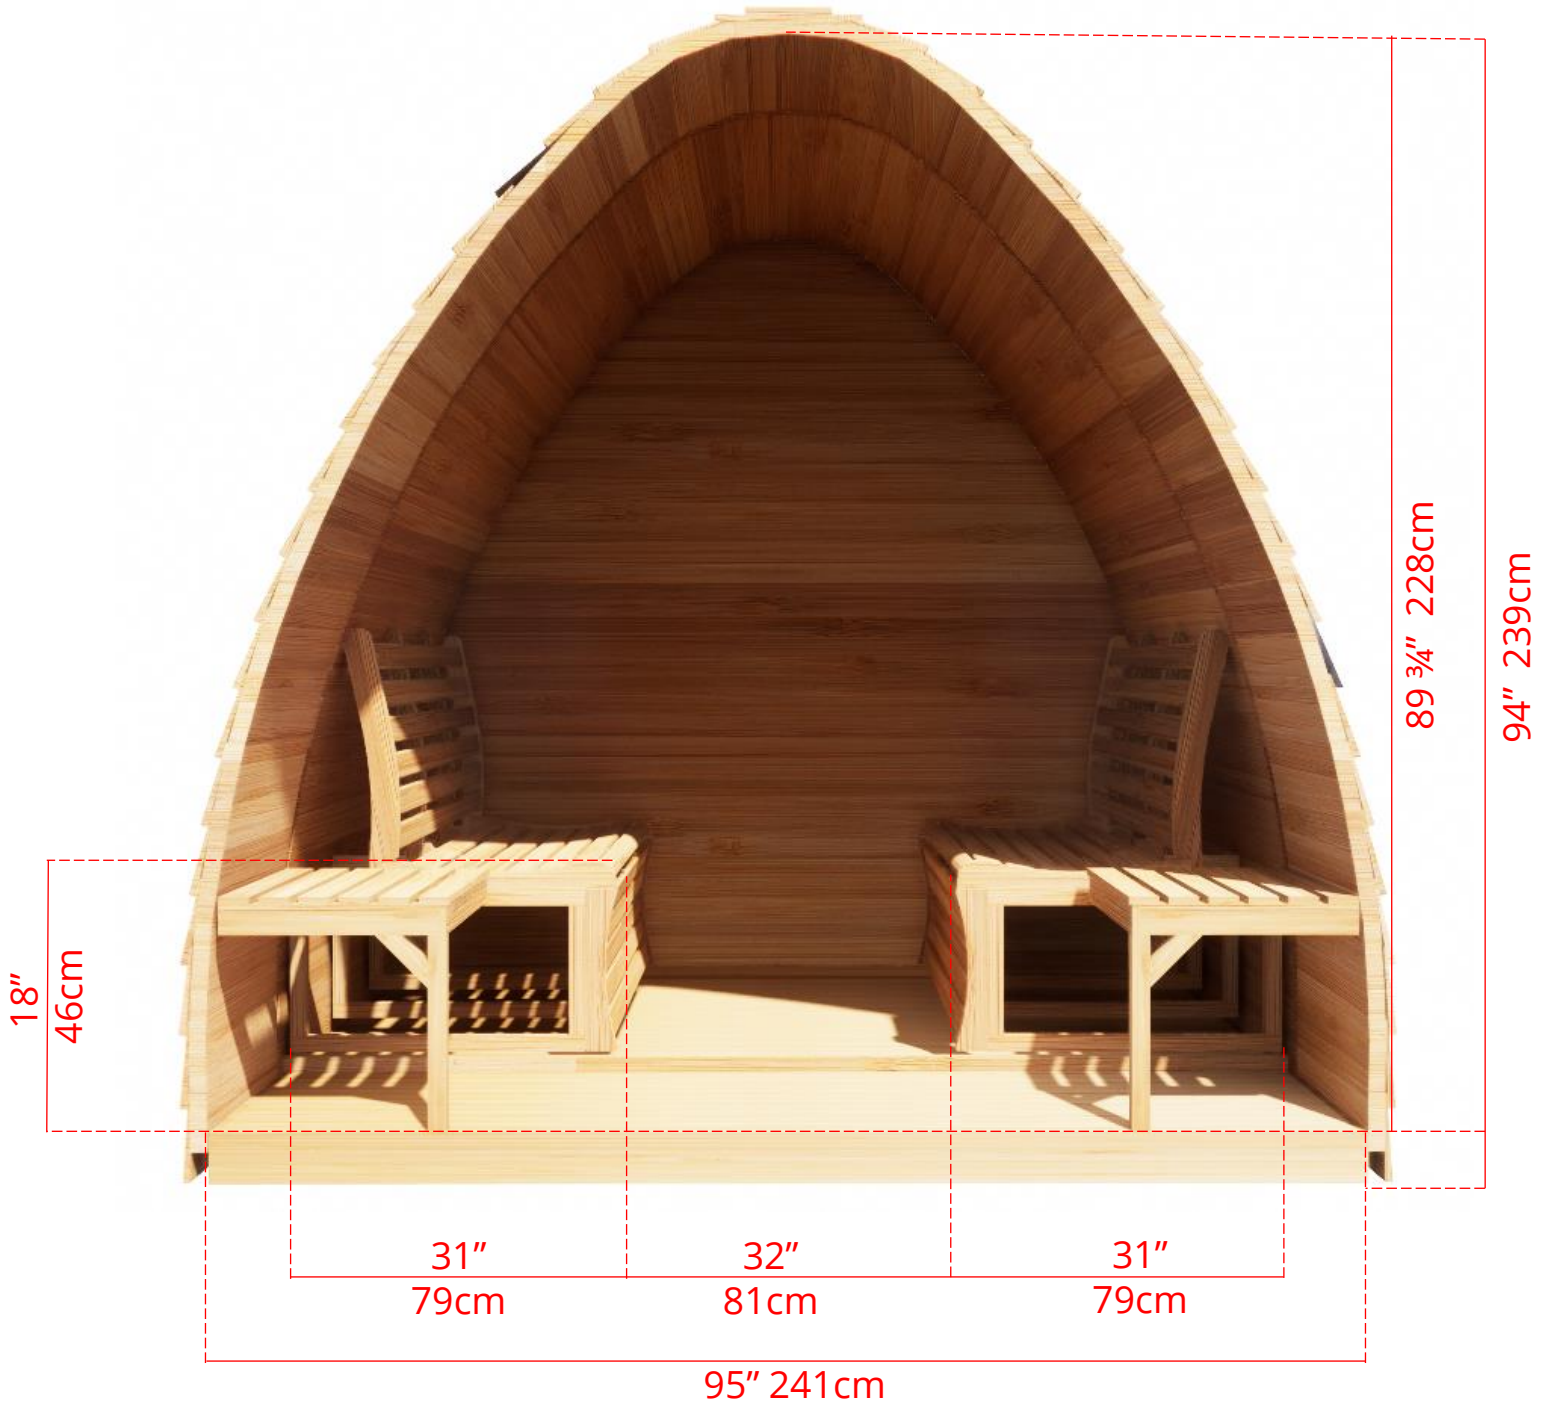

880P/882P

8' x 8' Western Red Cedar Pod Sauna With Porch

Signature Benches

Manufactured by:

tel: 888-923-9813 | info@leisurecraft.com | web: www.leisurecraft.com