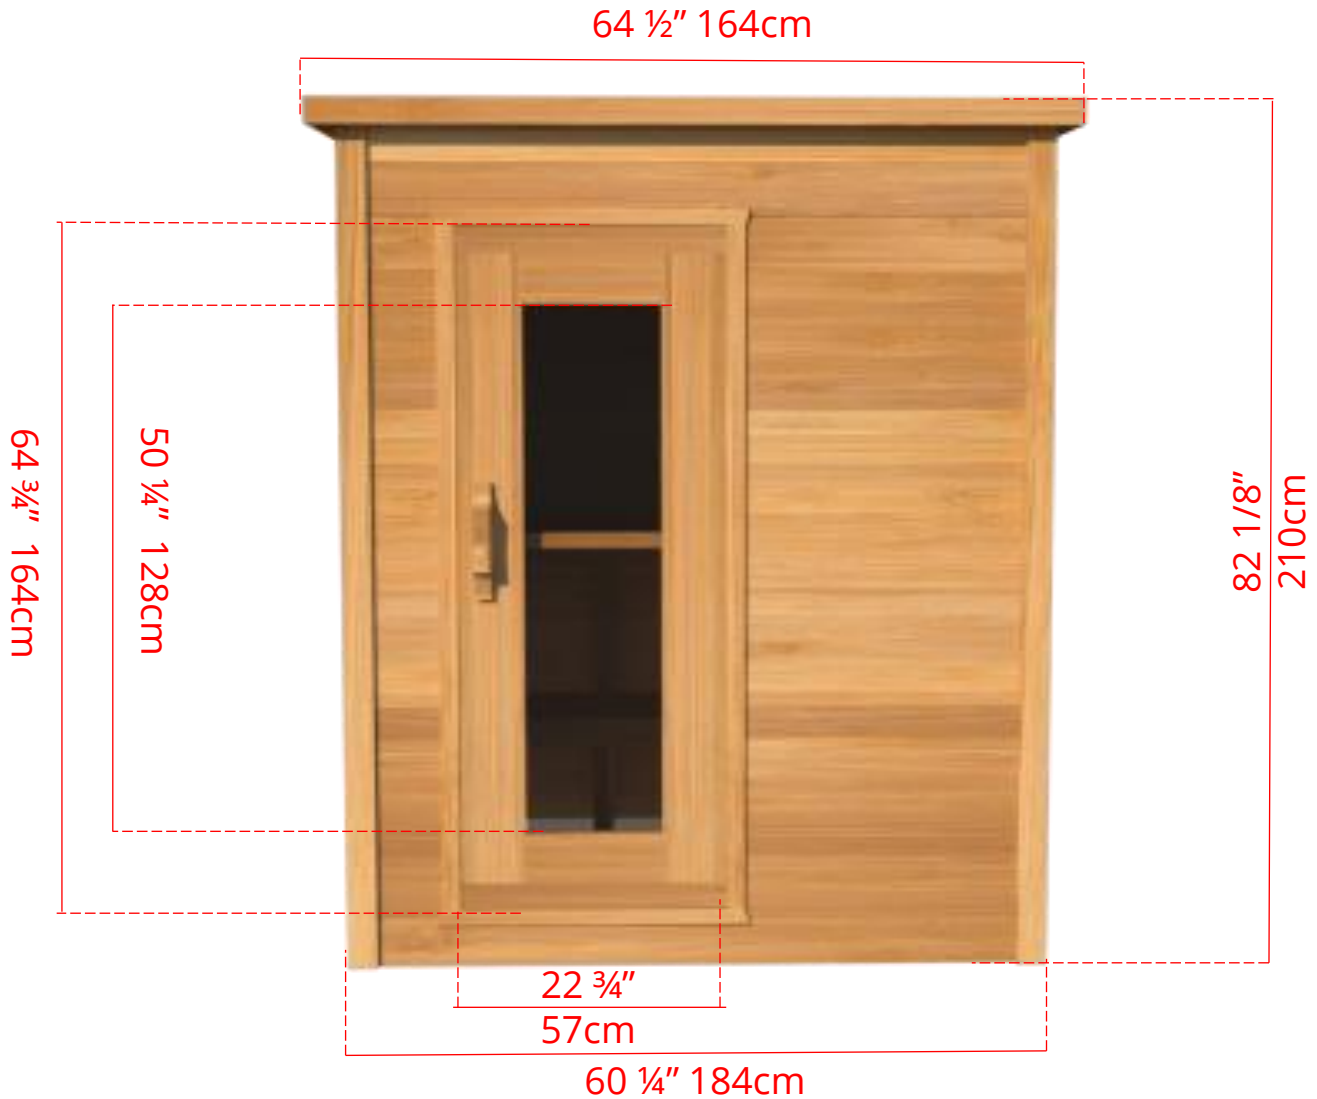

LS550/LS552 5' x 5' Indoor Cabin Sauna

Please note:

If choosing the Solid wood Floor option for an indoor cabin sauna the overall height of the sauna will increase 1 1/2" (38mm)

LS550/LS552

5' x 5' Indoor Cabin Sauna

Side View

64 ³/₄" 164cm

60 ¹/₄" 153cm

Please note:

If choosing the Solid wood Floor option for an indoor cabin sauna the overall height of the sauna will increase 1 ¹/₂" (38mm)

LS550/LS552 5' x 5' Indoor Cabin Sauna

IC55B - 2 Tier Back Wall Bench

LS550/LS552

5' x 5' Indoor Cabin Sauna

IC55BS - Single Tier Back Wall Bench

LS550/LS552 5' x 5' Indoor Cabin Sauna

Front Wall Options

C5DM - Door in middle & no Window

C5DL - Door on left & no Window

C5DR - Door on right & no Window