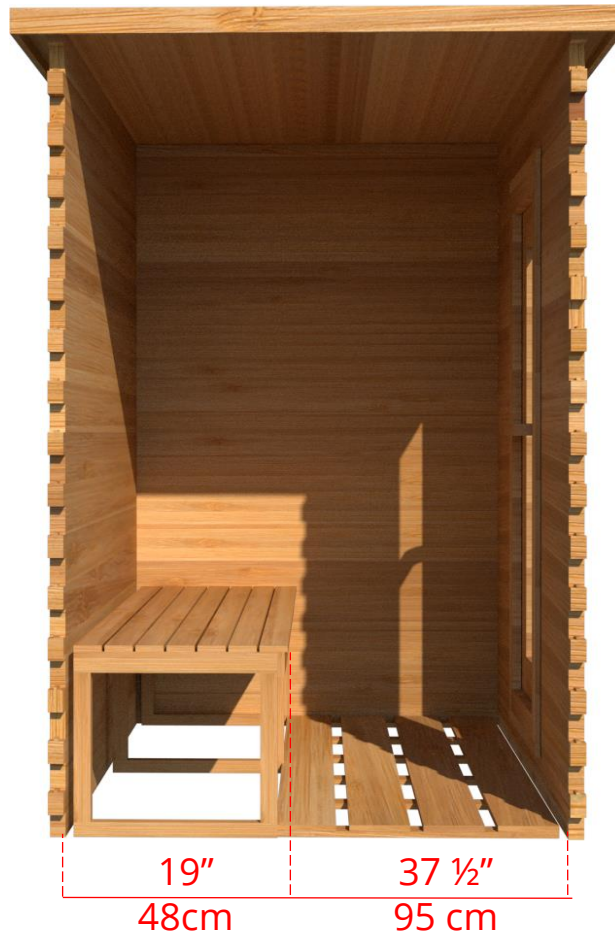

LS550/LS552 5' x 5' Indoor Cabin Sauna

Please note:

If choosing the Solid wood Floor option for an indoor cabin sauna the overall height of the sauna will increase 1 1/2" (38mm)

LS550/LS552

5' x 5' Indoor Cabin Sauna

Side View

64 ³/₄" 164cm

60 ¹/₄" 153cm

Please note:

If choosing the Solid wood Floor option for an indoor cabin sauna the overall height of the sauna will increase 1 ¹/₂" (38mm)

LS550/LS552 5' x 5' Indoor Cabin Sauna

IC55B - 2 Tier Back Wall Bench

LS550/LS552

5' x 5' Indoor Cabin Sauna

IC55BS - Single Tier Back Wall Bench

LS550/LS552 5' x 5' Indoor Cabin Sauna

Front Wall Options

C5DM - Door in middle & no Window

C5DL - Door on left & no Window