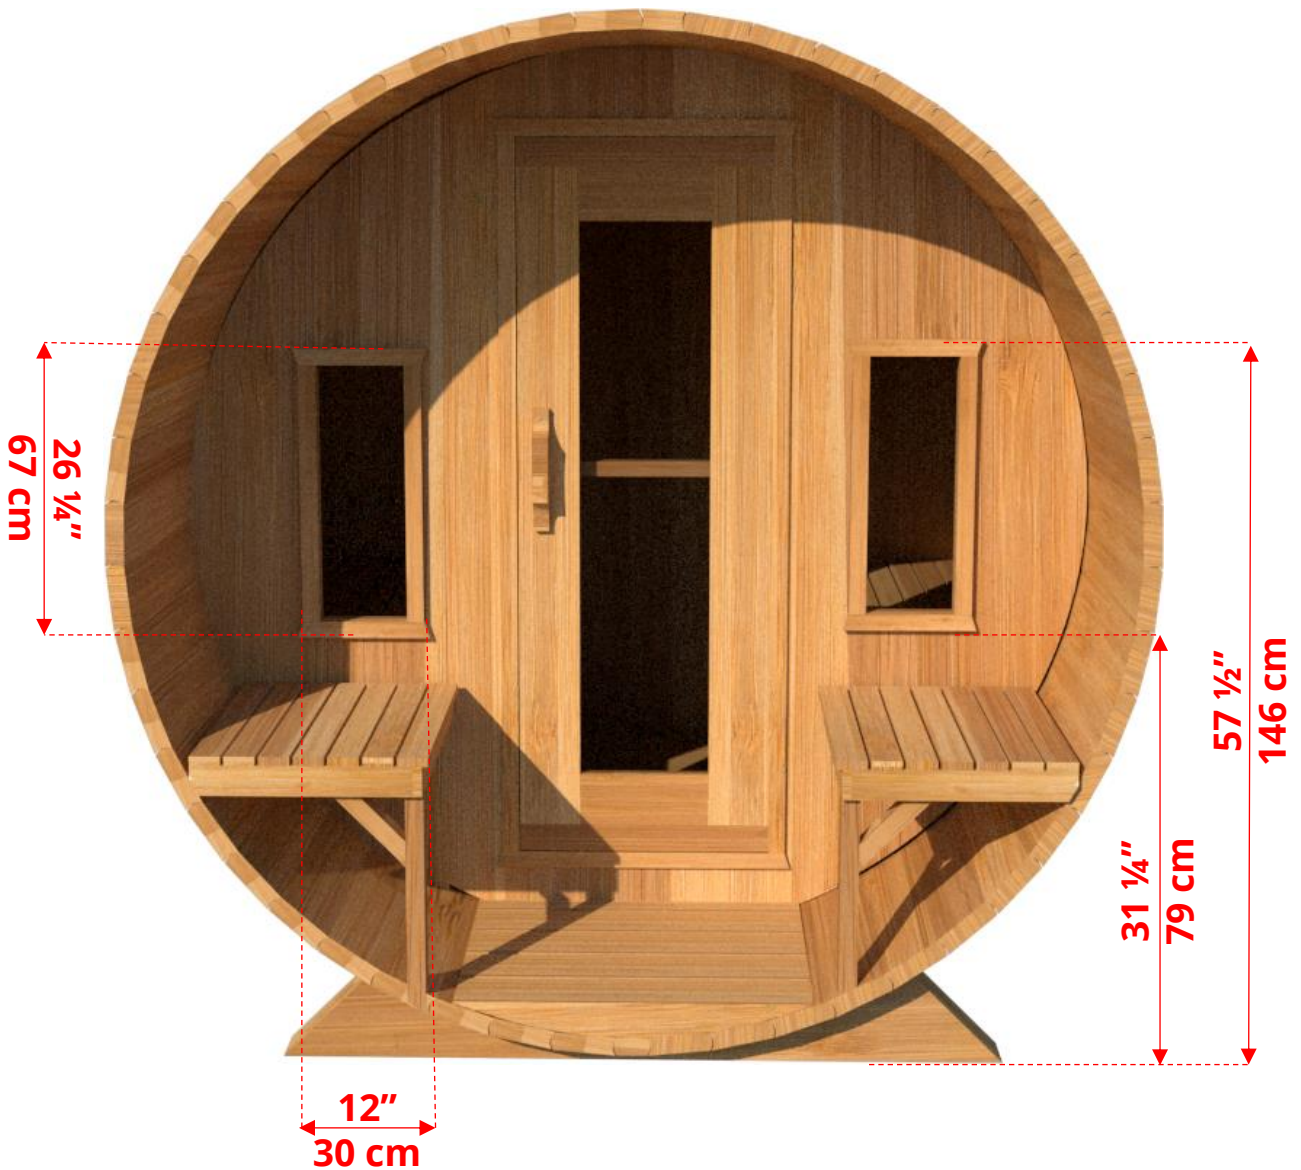

770PVP/772PVP 7'x7' (214cm) Panoramic Barrel Sauna with Porch

770PVP/772PVP

7'x7' (214cm) Panoramic Barrel Sauna with Porch

770PVP/772PVP

7'x7' (214cm) Panoramic Barrel Sauna with Porch

Standard bench layout shown with optional sauna floor

770PVP/772PVP

7'x7' (214cm) Panoramic Barrel Sauna with Porch

Panoramic Signature Sauna Benches

(Full length bench on both sides if wood or Floor Model Heater is chosen)

770PVP/772PVP 7'x7' (214cm) Panoramic Barrel Sauna with Porch

Lounge Sauna Benches

770PV/772PV
7'x7' (214cm) Panoramic Barrel Sauna
Lounge Sauna Benches

(Full length bench on both sides if wood or Floor Model Heater is chosen)

Please note that shorter bench is not adjustable!

770PV/772PV 7'x7' (214cm) Panoramic Barrel Sauna

2 Windows in Front Wall

(2 windows in front wall only available if wood or Floor Model Heater is chosen)

770PV/772PV 7'x7' (214cm) Panoramic Barrel Sauna