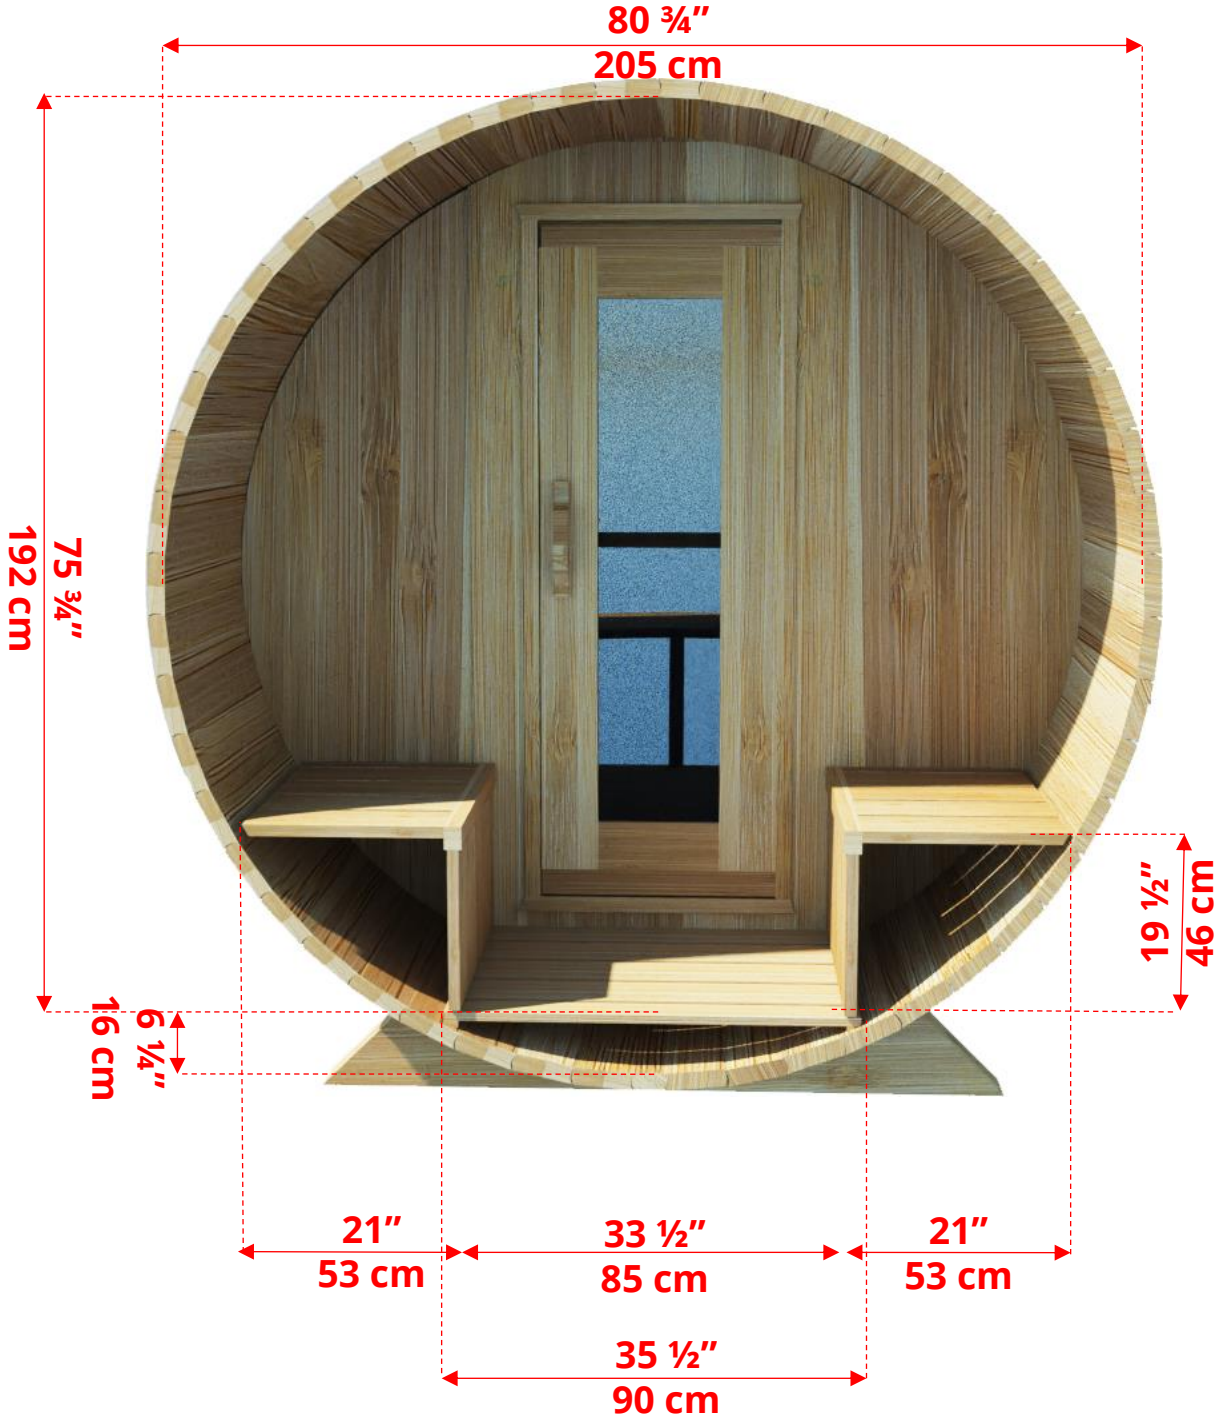

770PVP/772PVP 7'x7' (214cm) Panoramic Barrel Sauna with Porch

770PVP/772PVP

7'x7' (214cm) Panoramic Barrel Sauna with Porch

770PVP/772PVP

7'x7' (214cm) Panoramic Barrel Sauna with Porch

Standard bench layout shown with optional sauna floor

770PVP/772PVP 7'x7' (214cm) Panoramic Barrel Sauna with Porch

(Full length bench on both sides if wood or Floor Model Heater is chosen)

770PVP/772PVP

7'x7' (214cm) Panoramic Barrel Sauna with Porch

Panoramic Signature Sauna Benches

770PVP/772PVP

7'x7' (214cm) Panoramic Barrel Sauna with Porch

Panoramic Signature Sauna Benches

(Full length bench on both sides if wood or Floor Model Heater is chosen)

770PVP/772PVP 7'x7' (214cm) Panoramic Barrel Sauna with Porch

Lounge Sauna Benches

770PV/772PV
7'x7' (214cm) Panoramic Barrel Sauna
Lounge Sauna Benches

(Full length bench on both sides if wood or Floor Model Heater is chosen)

Please note that shorter bench is not adjustable!