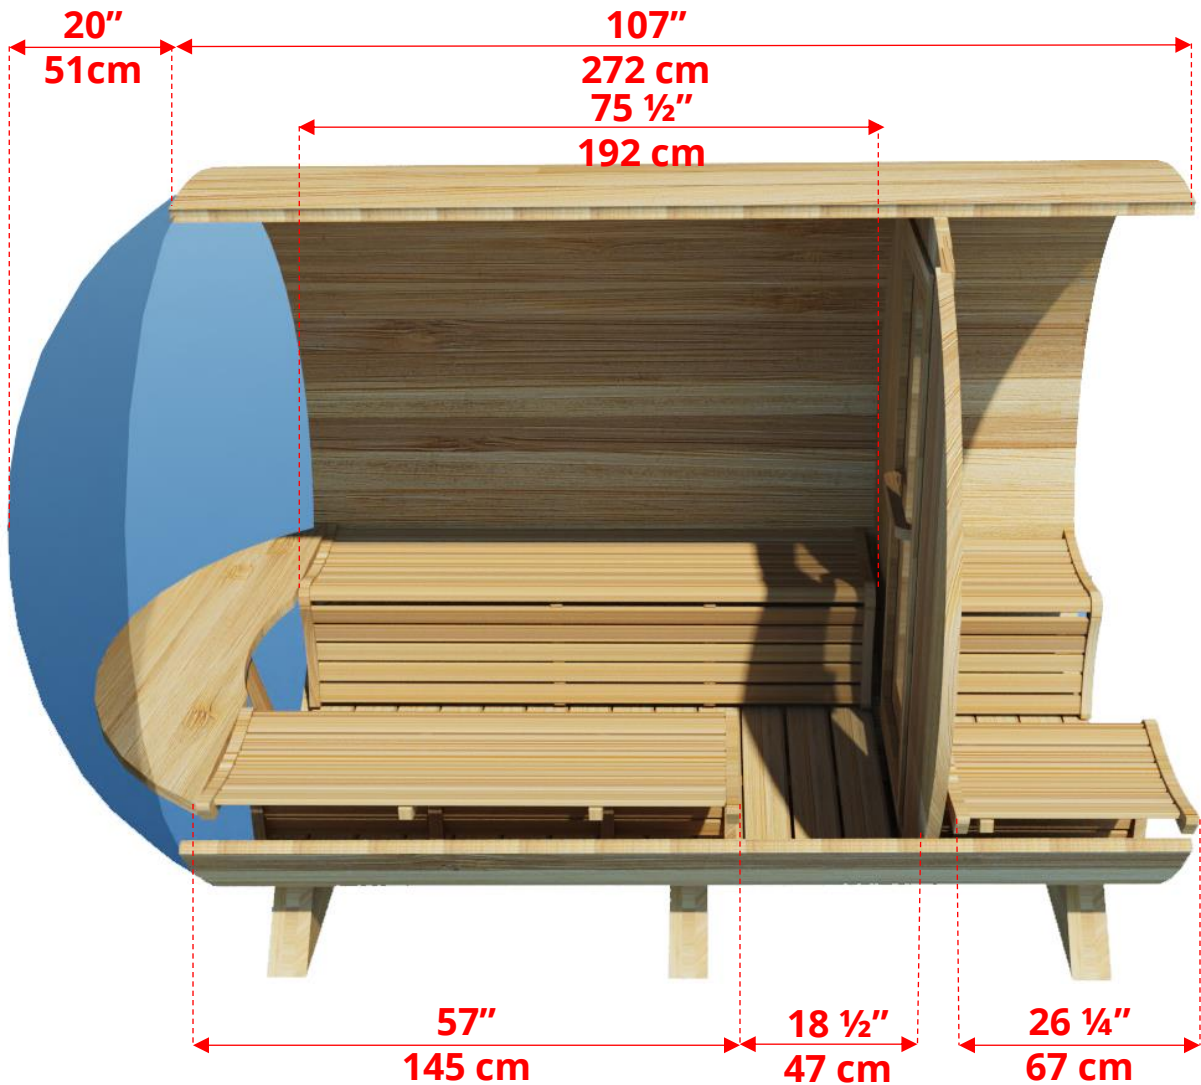

770PVP/772PVP 7'x7' (214cm) Panoramic Barrel Sauna with Porch

770PVP/772PVP

7'x7' (214cm) Panoramic Barrel Sauna with Porch

770PVP/772PVP

7'x7' (214cm) Panoramic Barrel Sauna with Porch

Standard bench layout shown with optional sauna floor

770PVP/772PVP 7'x7' (214cm) Panoramic Barrel Sauna with Porch

(Full length bench on both sides if wood or Floor Model Heater is chosen)

770PVP/772PVP

7'x7' (214cm) Panoramic Barrel Sauna with Porch

Panoramic Signature Sauna Benches

770PVP/772PVP

7'x7' (214cm) Panoramic Barrel Sauna with Porch

Panoramic Signature Sauna Benches

(Full length bench on both sides if wood or Floor Model Heater is chosen)

770PVP/772PVP 7'x7' (214cm) Panoramic Barrel Sauna with Porch

Lounge Sauna Benches

770PV/772PV
7'x7' (214cm) Panoramic Barrel Sauna
Lounge Sauna Benches

(Full length bench on both sides if wood or Floor Model Heater is chosen)

Please note that shorter bench is not adjustable!