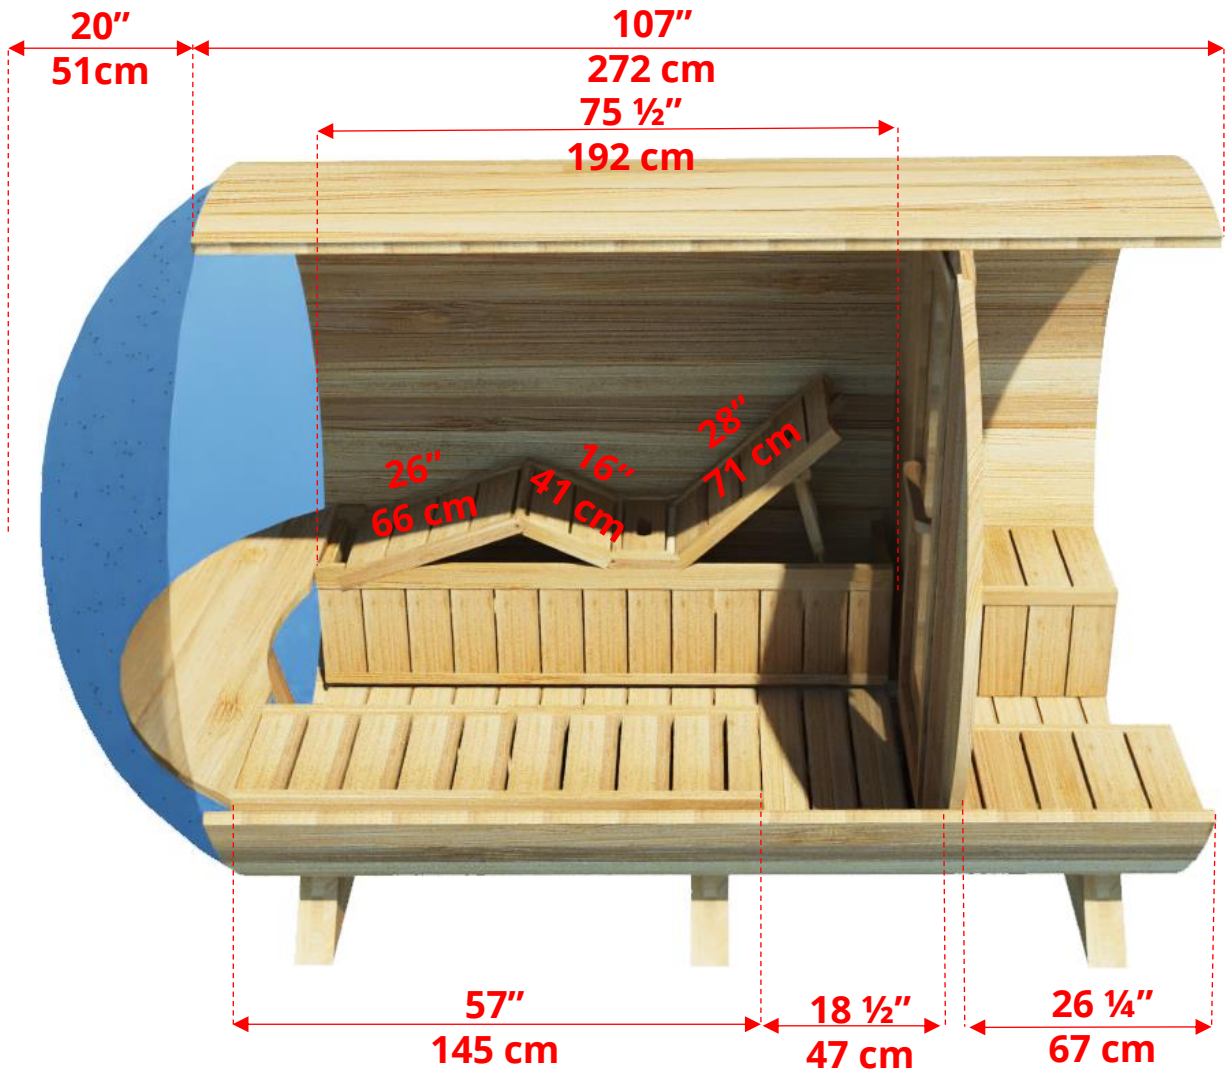

770PVP/772PVP 7'x7' (214cm) Panoramic Barrel Sauna with Porch

770PVP/772PVP

7'x7' (214cm) Panoramic Barrel Sauna with Porch

770PVP/772PVP

7'x7' (214cm) Panoramic Barrel Sauna with Porch

Standard bench layout shown with optional sauna floor

770PVP/772PVP 7'x7' (214cm) Panoramic Barrel Sauna with Porch

(Full length bench on both sides if wood or Floor Model Heater is chosen)

770PVP/772PVP

7'x7' (214cm) Panoramic Barrel Sauna with Porch

Panoramic Signature Sauna Benches

770PVP/772PVP

7'x7' (214cm) Panoramic Barrel Sauna with Porch

Panoramic Signature Sauna Benches

(Full length bench on both sides if wood or Floor Model Heater is chosen)

770PVP/772PVP 7'x7' (214cm) Panoramic Barrel Sauna with Porch

Lounge Sauna Benches

770PV/772PV
7'x7' (214cm) Panoramic Barrel Sauna
Lounge Sauna Benches

(Full length bench on both sides if wood or Floor Model Heater is chosen)

Please note that shorter bench is not adjustable!