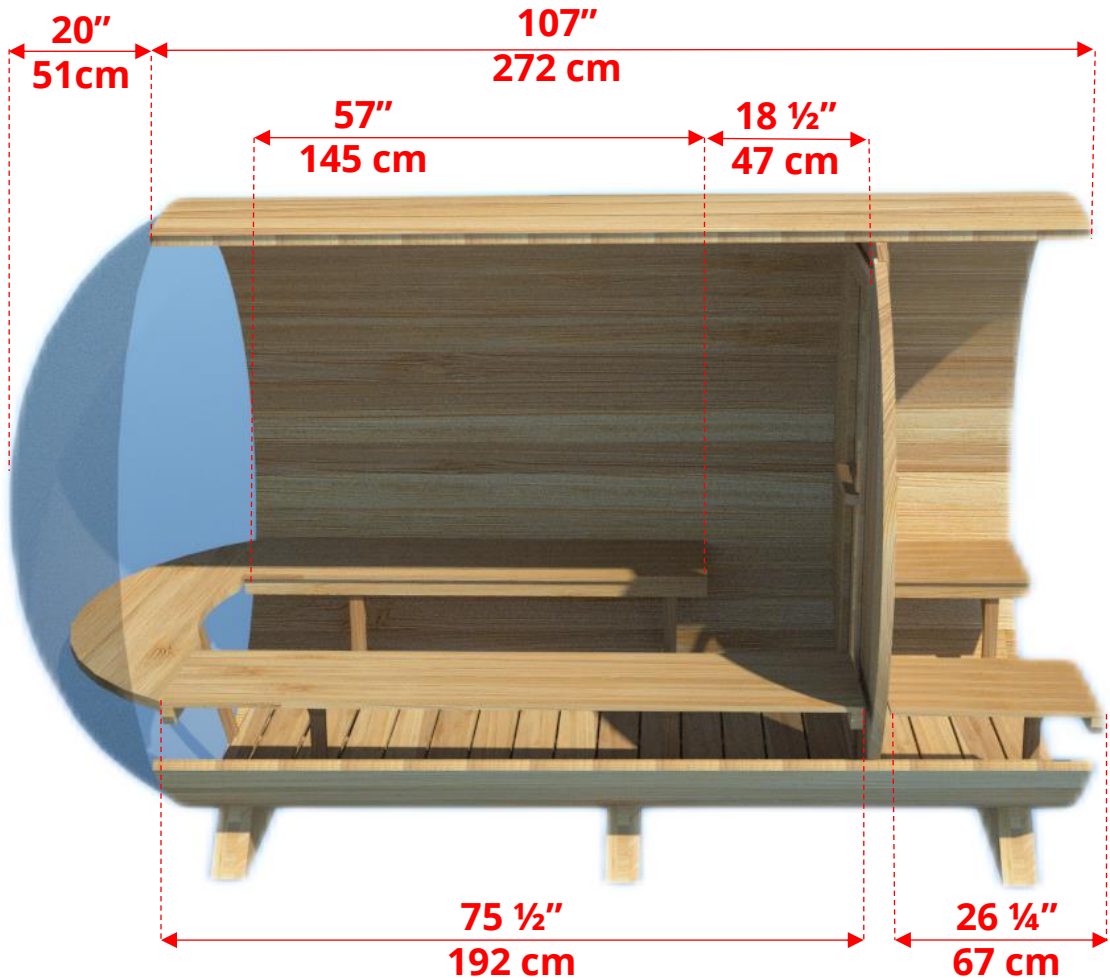

770PVP/772PVP 7'x7' (214cm) Panoramic Barrel Sauna with Porch

770PVP/772PVP

7'x7' (214cm) Panoramic Barrel Sauna with Porch

770PVP/772PVP

7'x7' (214cm) Panoramic Barrel Sauna with Porch

Standard bench layout shown with optional sauna floor

770PVP/772PVP 7'x7' (214cm) Panoramic Barrel Sauna with Porch

(Full length bench on both sides if wood or Floor Model Heater is chosen)

770PVP/772PVP

7'x7' (214cm) Panoramic Barrel Sauna with Porch

Panoramic Signature Sauna Benches

770PVP/772PVP

7'x7' (214cm) Panoramic Barrel Sauna with Porch

Panoramic Signature Sauna Benches

(Full length bench on both sides if wood or Floor Model Heater is chosen)

770PVP/772PVP 7'x7' (214cm) Panoramic Barrel Sauna with Porch

770PV/772PV 7'x7' (214cm) Panoramic Barrel Sauna

2 Windows in Front Wall

(2 windows in front wall only available if wood or Floor Model Heater is chosen)

770PV/772PV 7'x7' (214cm) Panoramic Barrel Sauna