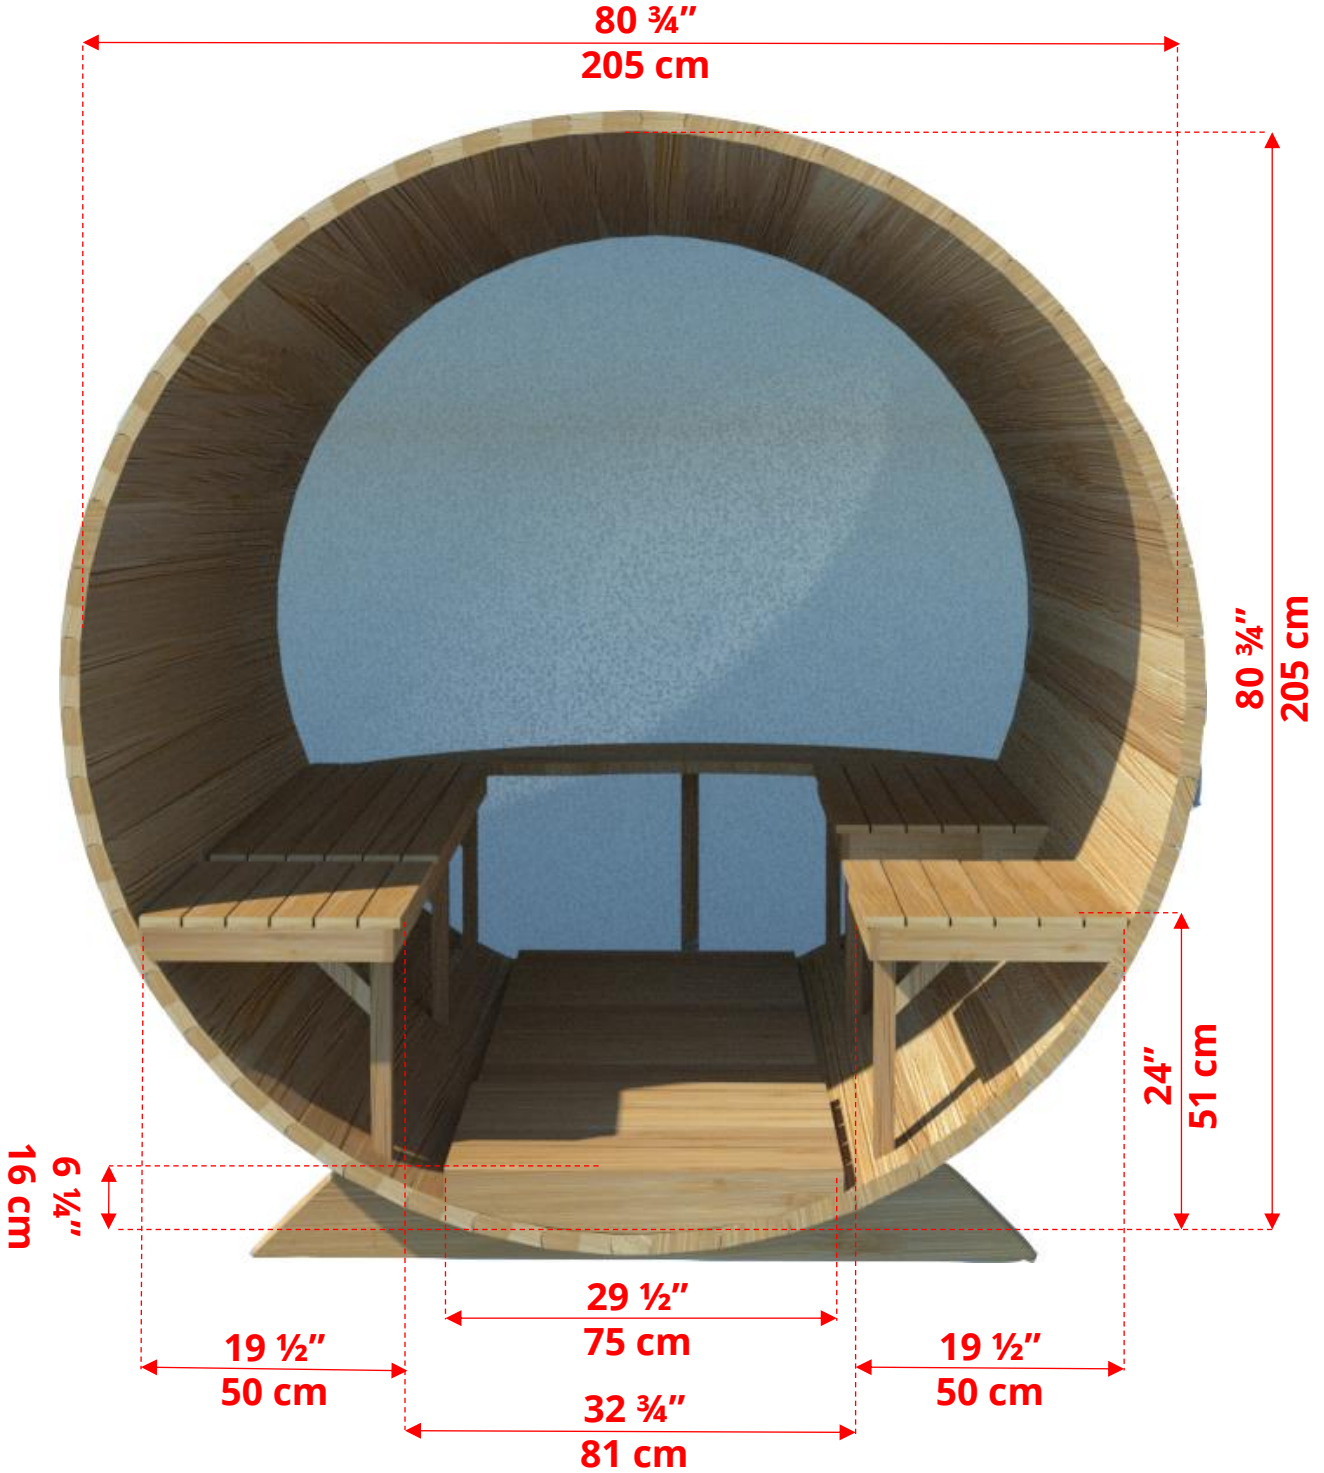

770PVP/772PVP 7'x7' (214cm) Panoramic Barrel Sauna with Porch

770PVP/772PVP

7'x7' (214cm) Panoramic Barrel Sauna with Porch

770PVP/772PVP

7'x7' (214cm) Panoramic Barrel Sauna with Porch

Standard bench layout shown with optional sauna floor

770PVP/772PVP 7'x7' (214cm) Panoramic Barrel Sauna with Porch

(Full length bench on both sides if wood or Floor Model Heater is chosen)

770PVP/772PVP

7'x7' (214cm) Panoramic Barrel Sauna with Porch

Panoramic Signature Sauna Benches

770PVP/772PVP

7'x7' (214cm) Panoramic Barrel Sauna with Porch

Panoramic Signature Sauna Benches

(Full length bench on both sides if wood or Floor Model Heater is chosen)

770PVP/772PVP 7'x7' (214cm) Panoramic Barrel Sauna with Porch

770PV/772PV 7'x7' (214cm) Panoramic Barrel Sauna

2 Windows in Front Wall

(2 windows in front wall only available if wood or Floor Model Heater is chosen)

770PV/772PV 7'x7' (214cm) Panoramic Barrel Sauna