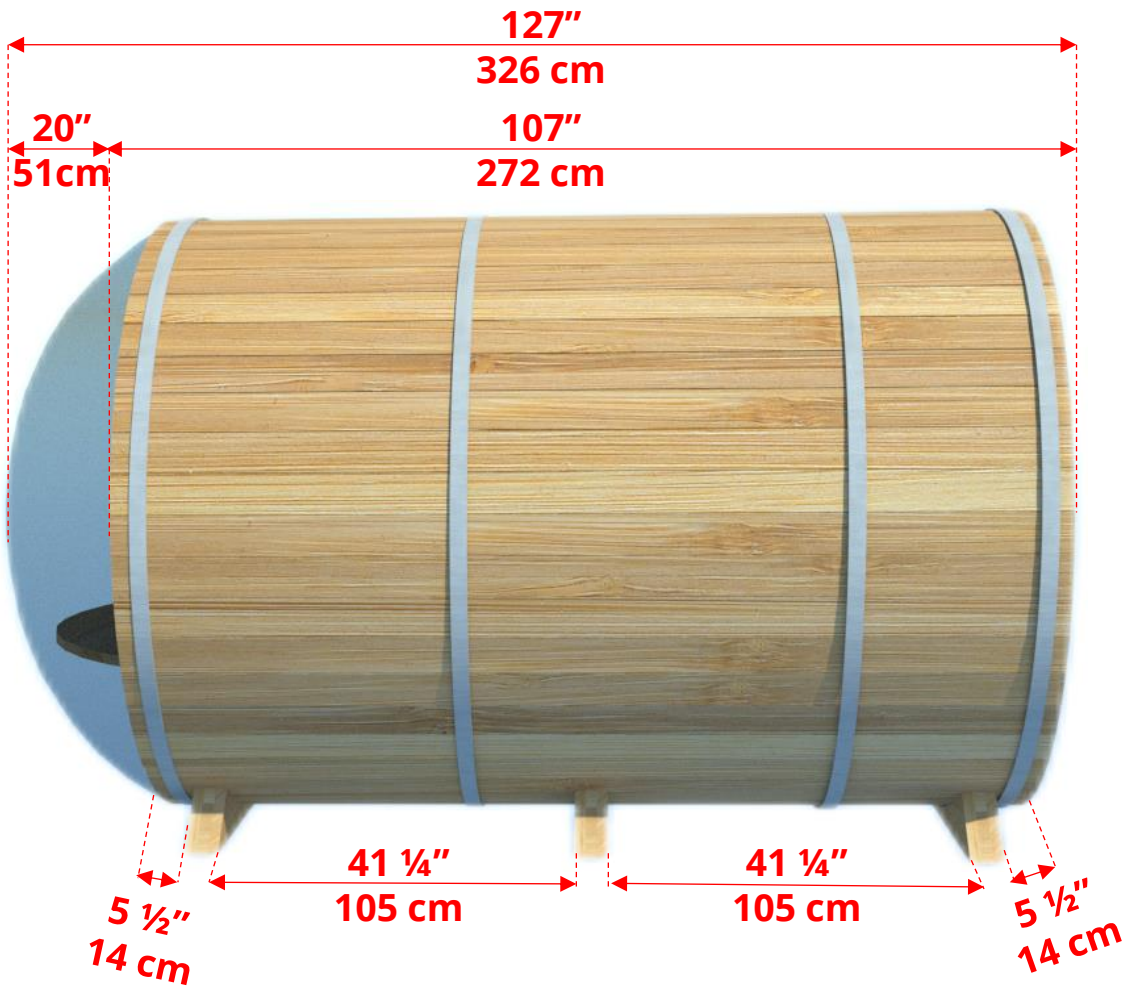

770PVP/772PVP 7'x7' (214cm) Panoramic Barrel Sauna with Porch

770PVP/772PVP

7'x7' (214cm) Panoramic Barrel Sauna with Porch

770PVP/772PVP

7'x7' (214cm) Panoramic Barrel Sauna with Porch

Standard bench layout shown with optional sauna floor

770PVP/772PVP 7'x7' (214cm) Panoramic Barrel Sauna with Porch

(Full length bench on both sides if wood or Floor Model Heater is chosen)

770PVP/772PVP

7'x7' (214cm) Panoramic Barrel Sauna with Porch

Panoramic Signature Sauna Benches

770PVP/772PVP

7'x7' (214cm) Panoramic Barrel Sauna with Porch

Panoramic Signature Sauna Benches

(Full length bench on both sides if wood or Floor Model Heater is chosen)

770PVP/772PVP 7'x7' (214cm) Panoramic Barrel Sauna with Porch

770PV/772PV 7'x7' (214cm) Panoramic Barrel Sauna

2 Windows in Front Wall

(2 windows in front wall only available if wood or Floor Model Heater is chosen)

770PV/772PV 7'x7' (214cm) Panoramic Barrel Sauna