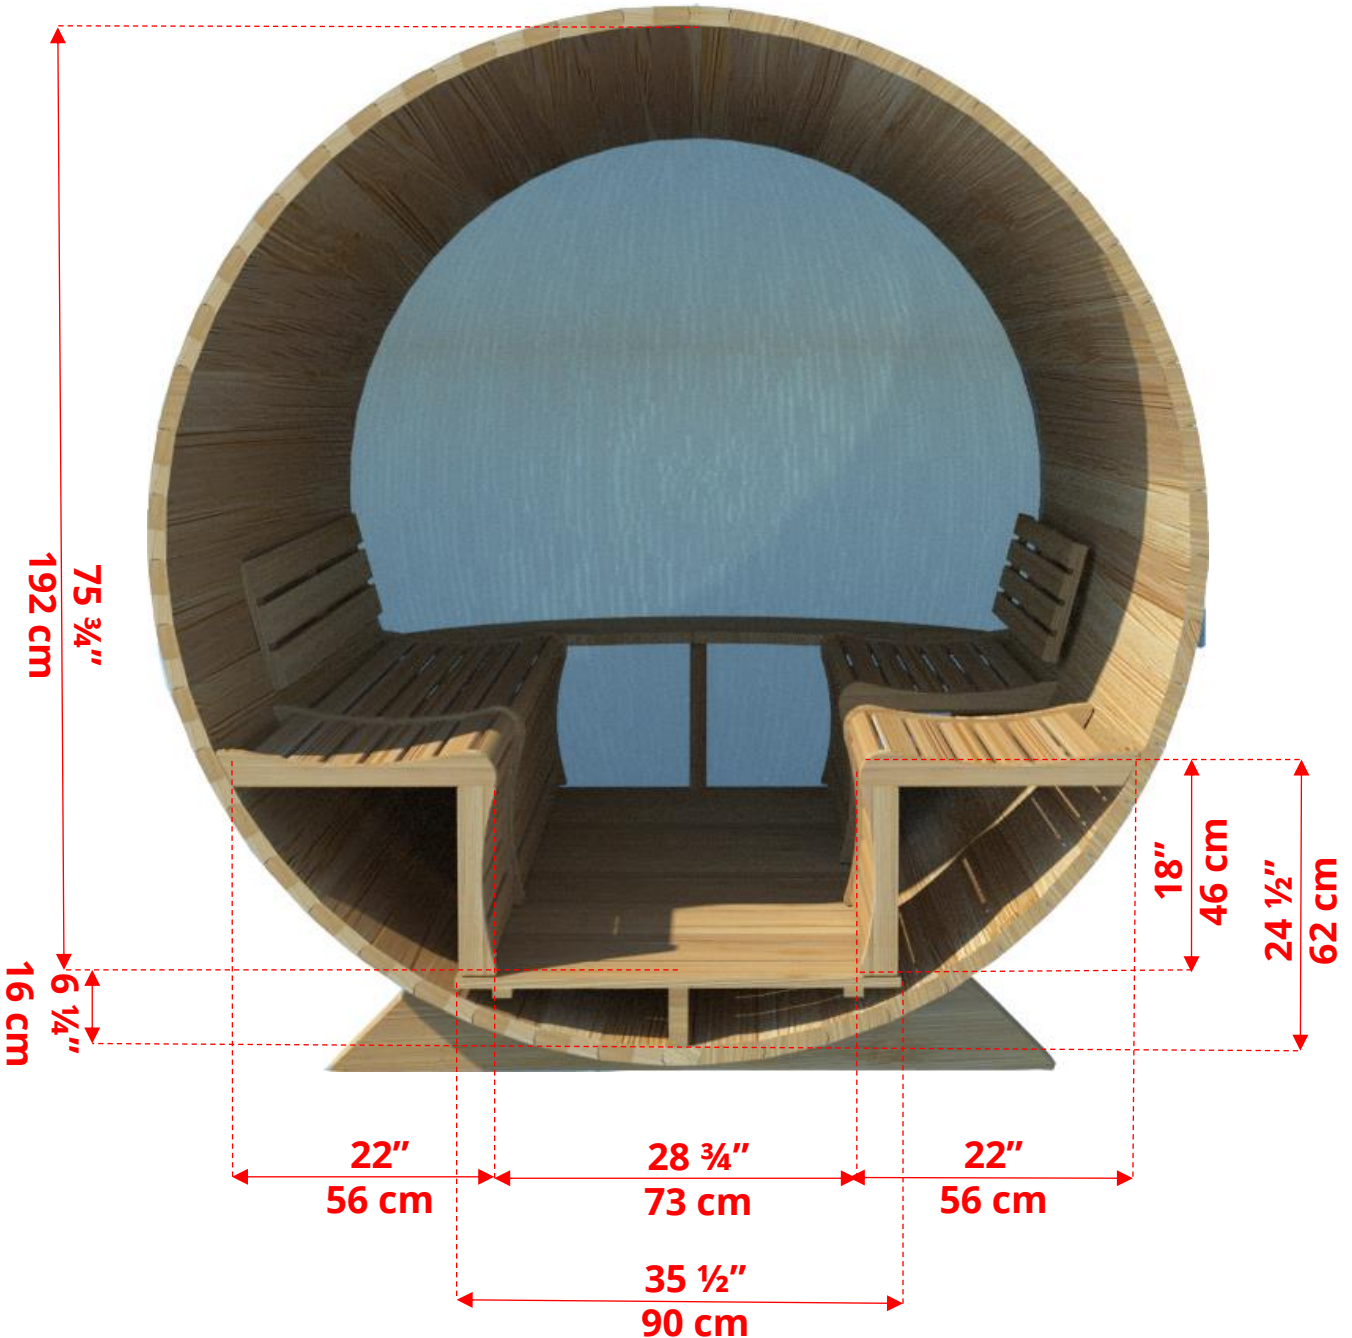

770PVP/772PVP 7'x7' (214cm) Panoramic Barrel Sauna with Porch

770PVP/772PVP

7'x7' (214cm) Panoramic Barrel Sauna with Porch

770PVP/772PVP

7'x7' (214cm) Panoramic Barrel Sauna with Porch

Standard bench layout shown with optional sauna floor

770PVP/772PVP 7'x7' (214cm) Panoramic Barrel Sauna with Porch

(Full length bench on both sides if wood or Floor Model Heater is chosen)

770PVP/772PVP

7'x7' (214cm) Panoramic Barrel Sauna with Porch

Panoramic Signature Sauna Benches

770PVP/772PVP

7'x7' (214cm) Panoramic Barrel Sauna with Porch

Panoramic Signature Sauna Benches

(Full length bench on both sides if wood or Floor Model Heater is chosen)

770PVP/772PVP 7'x7' (214cm) Panoramic Barrel Sauna with Porch

770PV/772PV 7'x7' (214cm) Panoramic Barrel Sauna

2 Windows in Front Wall

(2 windows in front wall only available if wood or Floor Model Heater is chosen)

770PV/772PV 7'x7' (214cm) Panoramic Barrel Sauna