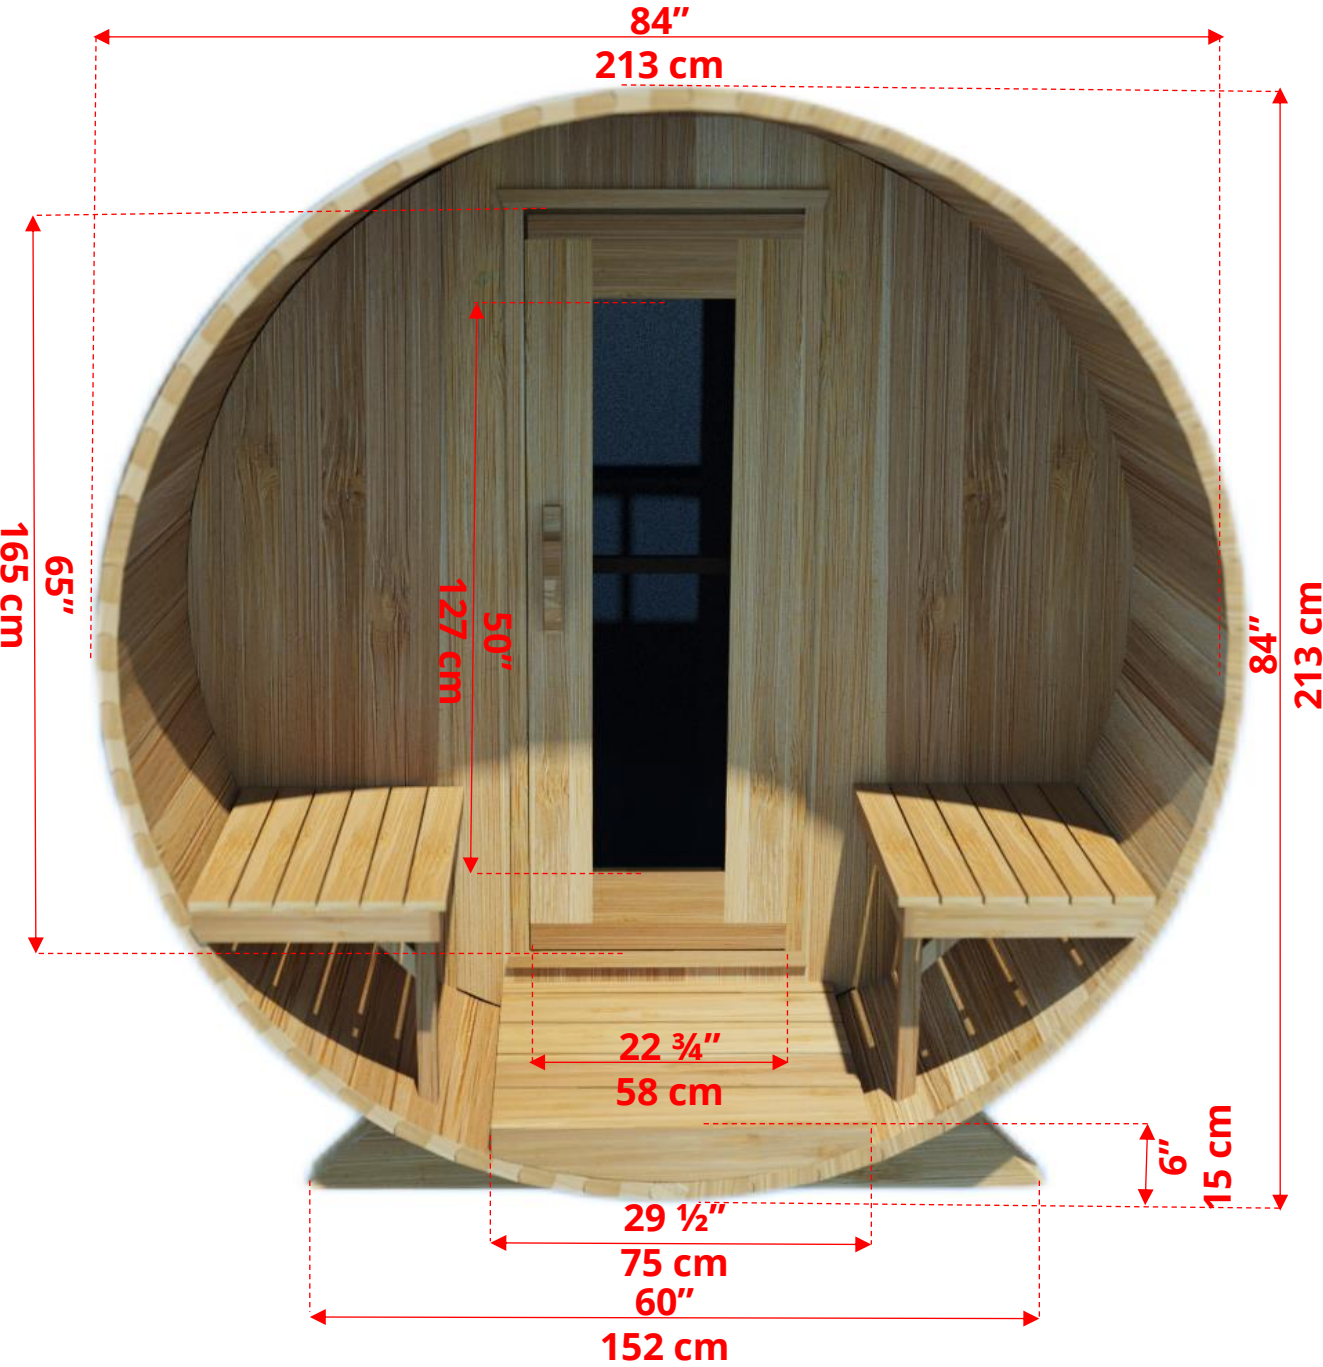

770PVP/772PVP 7'x7' (214cm) Panoramic Barrel Sauna with Porch

770PVP/772PVP

7'x7' (214cm) Panoramic Barrel Sauna with Porch

770PVP/772PVP

7'x7' (214cm) Panoramic Barrel Sauna with Porch

Standard bench layout shown with optional sauna floor

770PVP/772PVP 7'x7' (214cm) Panoramic Barrel Sauna with Porch

(Full length bench on both sides if wood or Floor Model Heater is chosen)

770PVP/772PVP

7'x7' (214cm) Panoramic Barrel Sauna with Porch

Panoramic Signature Sauna Benches

770PVP/772PVP

7'x7' (214cm) Panoramic Barrel Sauna with Porch

Panoramic Signature Sauna Benches

(Full length bench on both sides if wood or Floor Model Heater is chosen)

770PVP/772PVP 7'x7' (214cm) Panoramic Barrel Sauna with Porch

770PV/772PV 7'x7' (214cm) Panoramic Barrel Sauna

2 Windows in Front Wall

(2 windows in front wall only available if wood or Floor Model Heater is chosen)

770PV/772PV 7'x7' (214cm) Panoramic Barrel Sauna