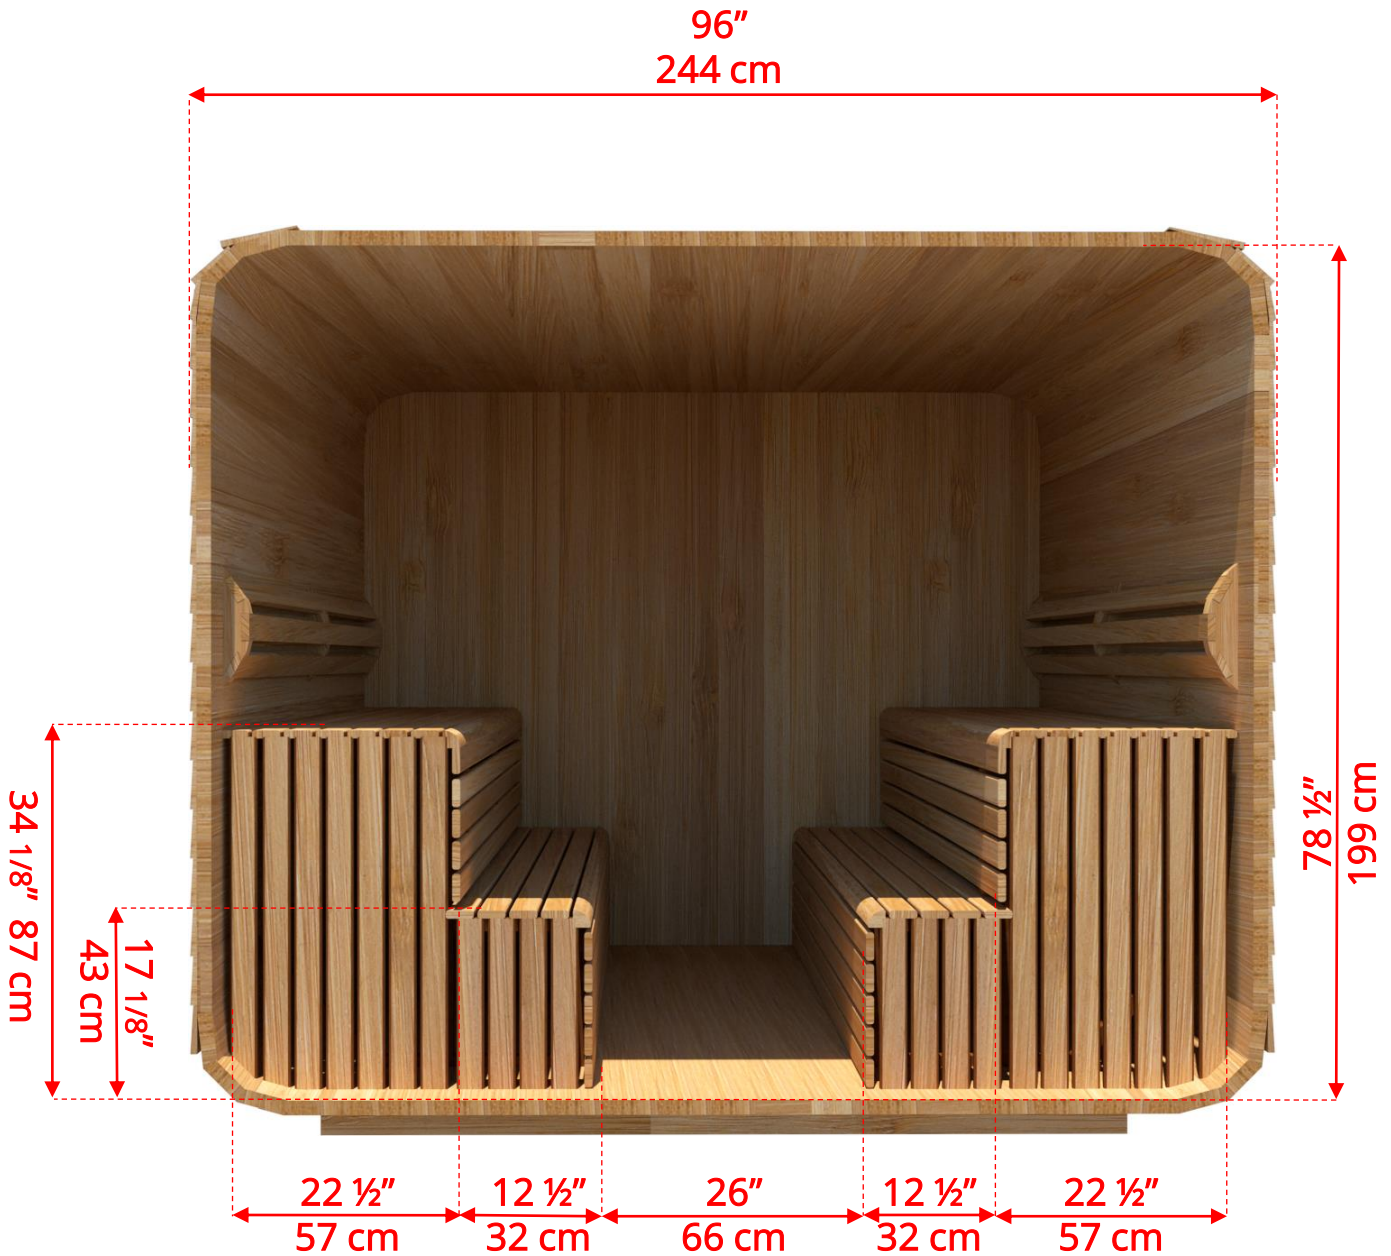

870LU/872LU 8'x7' (244cm x 214cm) Luna Sauna

870LU/872LU

8'x7' (244cm x 214cm) Luna Sauna

870LU/872LU 8'x7' (244cm x 214cm) Luna Sauna

LUBACKB78
2 Tier Benches on Back Wall

870LU/872LU 8'x7' (244cm x 214cm) Luna Sauna

LUBACKB78
2 Tier Benches on Back Wall

870LU/872LU 8'x7' (244cm x 214cm) Luna Sauna

LURBL7
Luna L Benches on Right Side

870LU/872LU 8'x7' (244cm x 214cm) Luna Sauna

LURBL7
Luna L Benches on Right Side

870LU/872LU 8'x7' (244cm x 214cm) Luna Sauna

LULBL7
Luna L Benches on Left Side

870LU/872LU 8'x7' (244cm x 214cm) Luna Sauna

LULBL7
Luna L Benches on Left Side

870LU/872LU 8'x7' (244cm x 214cm) Luna Sauna

LUSIDE7
7' Luna Side Wall Benches

870LU/872LU 8'x7' (244cm x 214cm) Luna Sauna

LULRSIDE7
7' Luna Lounge on Right, 2 Tier on Left

870LU/872LU 8'x7' (244cm x 214cm) Luna Sauna

LULLSIDE7
7' Luna Lounge on Left, 2 Tier on Right

870LU/872LU 8'x7' (244cm x 214cm) Luna Sauna

LUBACK
Lounge Bench on Back Wall