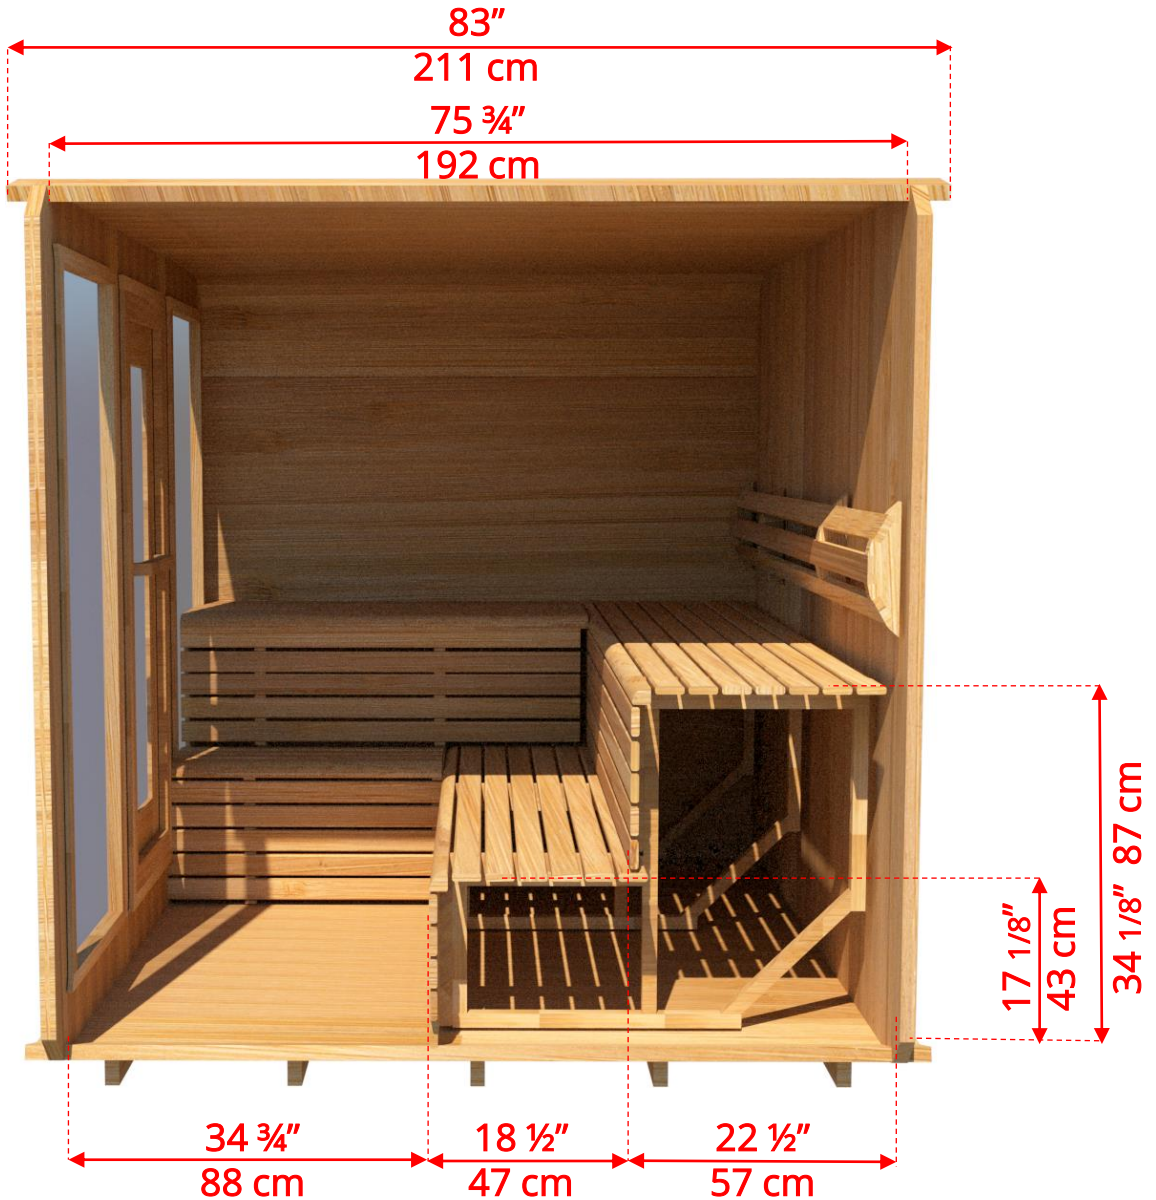

870LU/872LU 8'x7' (244cm x 214cm) Luna Sauna

870LU/872LU

8'x7' (244cm x 214cm) Luna Sauna

870LU/872LU 8'x7' (244cm x 214cm) Luna Sauna

LUBACKB78
2 Tier Benches on Back Wall

870LU/872LU 8'x7' (244cm x 214cm) Luna Sauna

LUBACKB78
2 Tier Benches on Back Wall

870LU/872LU 8'x7' (244cm x 214cm) Luna Sauna

LURBL7
Luna L Benches on Right Side

870LU/872LU 8'x7' (244cm x 214cm) Luna Sauna

LURBL7
Luna L Benches on Right Side

870LU/872LU 8'x7' (244cm x 214cm) Luna Sauna

LULBL7
Luna L Benches on Left Side

870LU/872LU 8'x7' (244cm x 214cm) Luna Sauna

LULBL7
Luna L Benches on Left Side

870LU/872LU 8'x7' (244cm x 214cm) Luna Sauna

LUSIDE7
7' Luna Side Wall Benches

870LU/872LU 8'x7' (244cm x 214cm) Luna Sauna

LULRSIDE7
7' Luna Lounge on Right, 2 Tier on Left

870LU/872LU 8'x7' (244cm x 214cm) Luna Sauna

LULLSIDE7
7' Luna Lounge on Left, 2 Tier on Right

870LU/872LU 8'x7' (244cm x 214cm) Luna Sauna

LUBACK
Lounge Bench on Back Wall