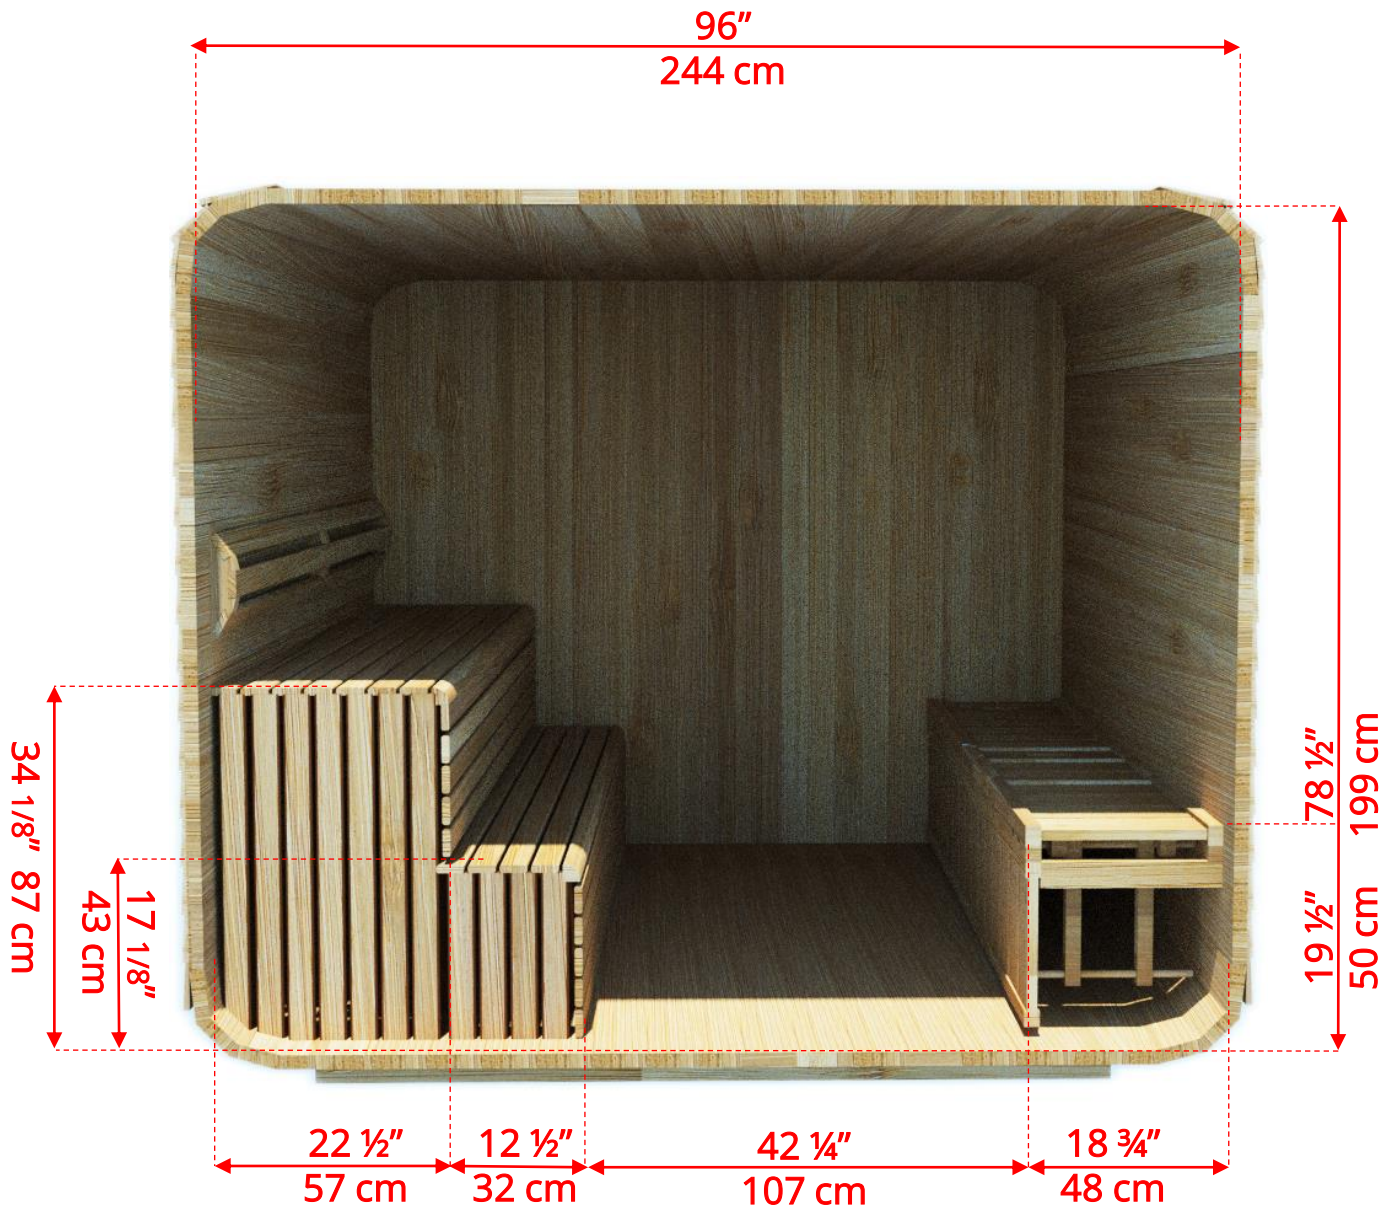

870LU/872LU 8'x7' (244cm x 214cm) Luna Sauna

870LU/872LU

8'x7' (244cm x 214cm) Luna Sauna

870LU/872LU 8'x7' (244cm x 214cm) Luna Sauna

LUBACKB78
2 Tier Benches on Back Wall

870LU/872LU 8'x7' (244cm x 214cm) Luna Sauna

LUBACKB78
2 Tier Benches on Back Wall

870LU/872LU 8'x7' (244cm x 214cm) Luna Sauna

LURBL7
Luna L Benches on Right Side

870LU/872LU 8'x7' (244cm x 214cm) Luna Sauna

LURBL7
Luna L Benches on Right Side

870LU/872LU 8'x7' (244cm x 214cm) Luna Sauna

LULBL7
Luna L Benches on Left Side

870LU/872LU 8'x7' (244cm x 214cm) Luna Sauna

LULBL7
Luna L Benches on Left Side

870LU/872LU 8'x7' (244cm x 214cm) Luna Sauna

LUSIDE7
7' Luna Side Wall Benches

870LU/872LU 8'x7' (244cm x 214cm) Luna Sauna

LULRSIDE7
7' Luna Lounge on Right, 2 Tier on Left

870LU/872LU 8'x7' (244cm x 214cm) Luna Sauna

LULLSIDE7
7' Luna Lounge on Left, 2 Tier on Right

870LU/872LU 8'x7' (244cm x 214cm) Luna Sauna

LUBACK
Lounge Bench on Back Wall