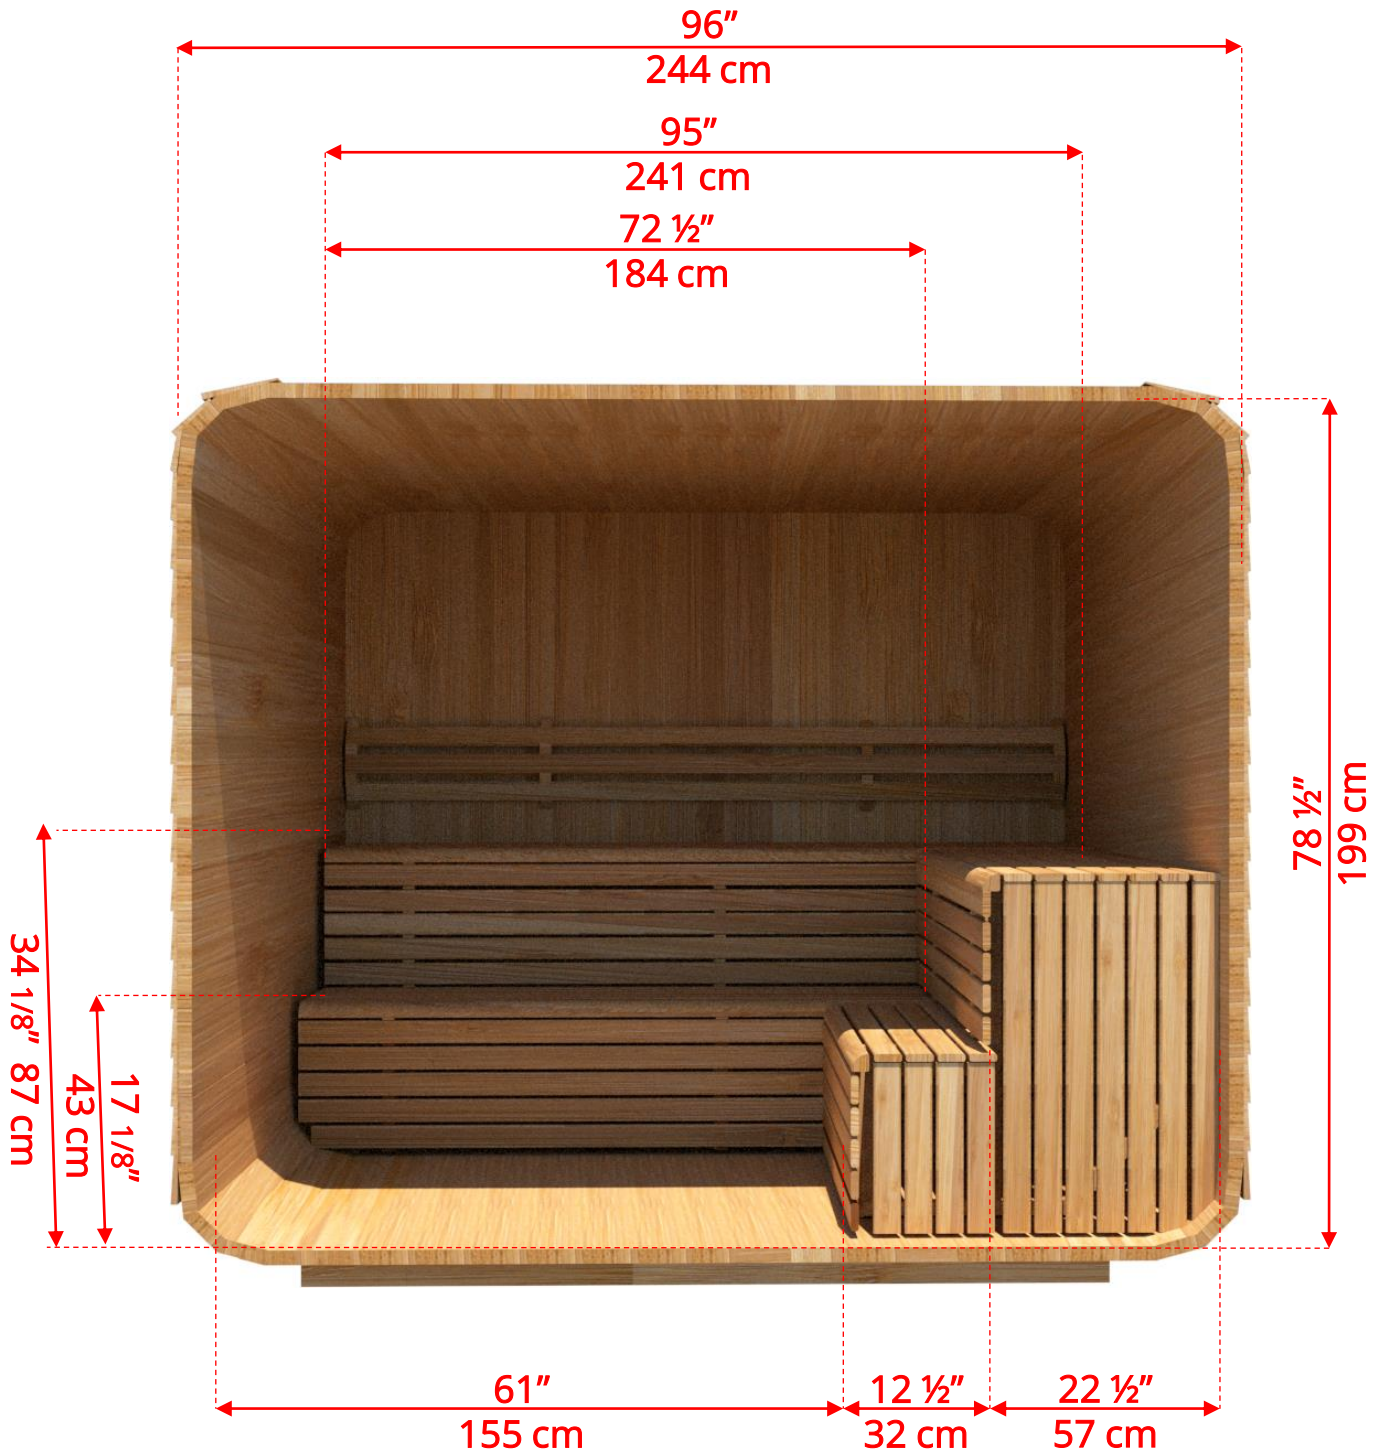

870LU/872LU 8'x7' (244cm x 214cm) Luna Sauna

870LU/872LU

8'x7' (244cm x 214cm) Luna Sauna

870LU/872LU 8'x7' (244cm x 214cm) Luna Sauna

LUBACKB78
2 Tier Benches on Back Wall

870LU/872LU 8'x7' (244cm x 214cm) Luna Sauna

LUBACKB78
2 Tier Benches on Back Wall

870LU/872LU 8'x7' (244cm x 214cm) Luna Sauna

LURBL7
Luna L Benches on Right Side

870LU/872LU 8'x7' (244cm x 214cm) Luna Sauna

LURBL7
Luna L Benches on Right Side

870LU/872LU 8'x7' (244cm x 214cm) Luna Sauna

LULBL7
Luna L Benches on Left Side

870LU/872LU 8'x7' (244cm x 214cm) Luna Sauna

LULBL7
Luna L Benches on Left Side

870LU/872LU 8'x7' (244cm x 214cm) Luna Sauna

LUSIDE7
7' Luna Side Wall Benches

870LU/872LU 8'x7' (244cm x 214cm) Luna Sauna

LULRSIDE7
7' Luna Lounge on Right, 2 Tier on Left

870LU/872LU 8'x7' (244cm x 214cm) Luna Sauna

LULLSIDE7
7' Luna Lounge on Left, 2 Tier on Right

870LU/872LU 8'x7' (244cm x 214cm) Luna Sauna

LUBACK
Lounge Bench on Back Wall