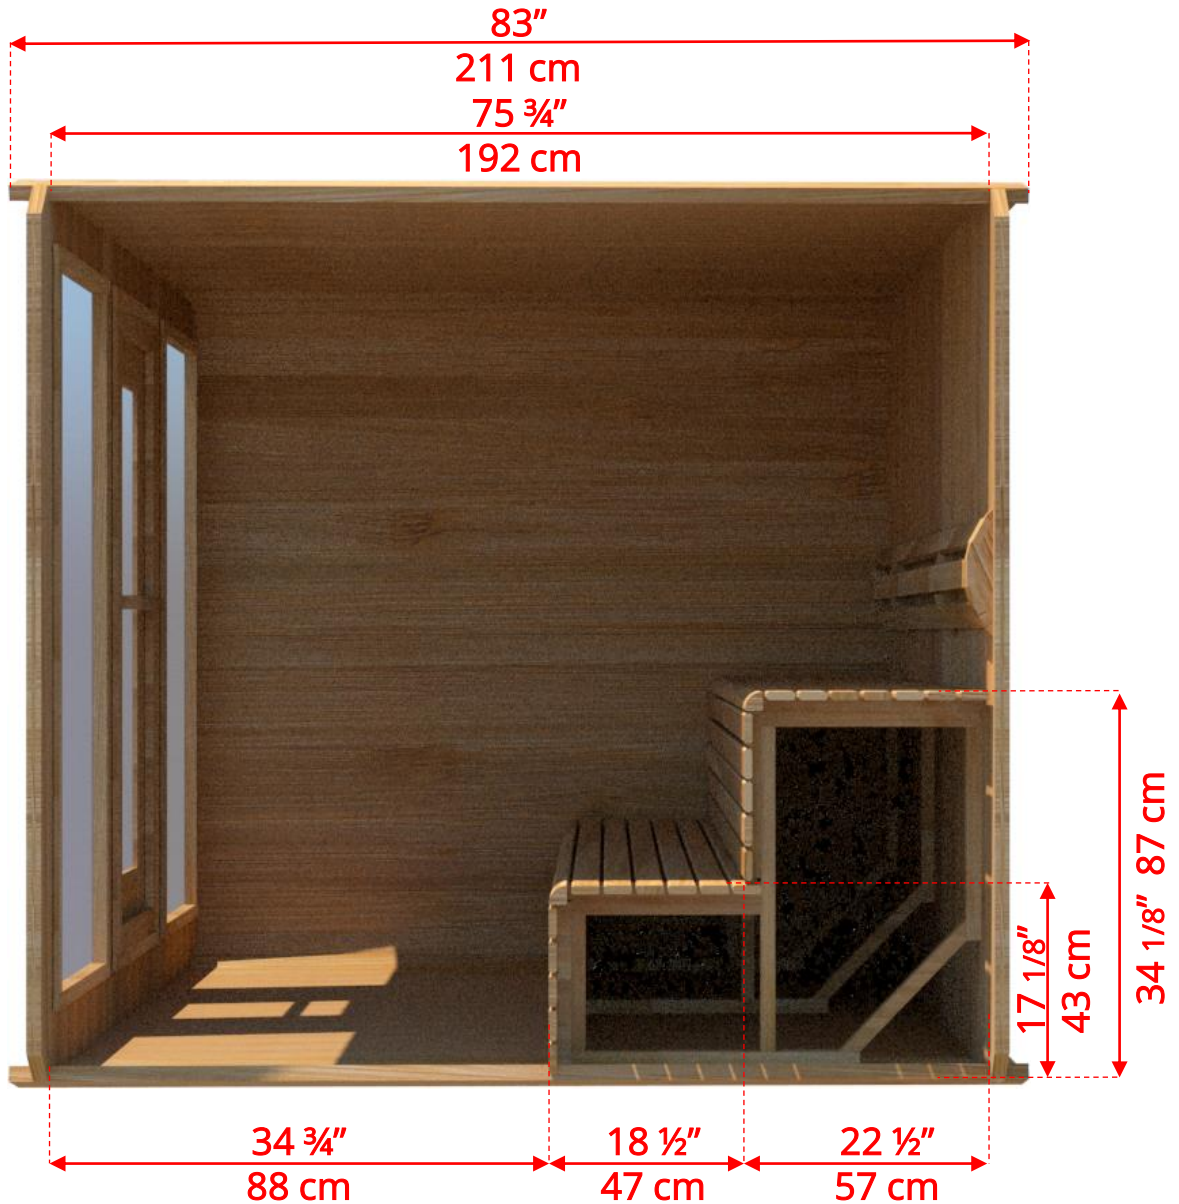

870LU/872LU 8'x7' (244cm x 214cm) Luna Sauna

870LU/872LU

8'x7' (244cm x 214cm) Luna Sauna

870LU/872LU 8'x7' (244cm x 214cm) Luna Sauna

LUBACKB78
2 Tier Benches on Back Wall

870LU/872LU 8'x7' (244cm x 214cm) Luna Sauna

LUBACKB78
2 Tier Benches on Back Wall

870LU/872LU 8'x7' (244cm x 214cm) Luna Sauna

LURBL7
Luna L Benches on Right Side

870LU/872LU 8'x7' (244cm x 214cm) Luna Sauna

LURBL7
Luna L Benches on Right Side

870LU/872LU 8'x7' (244cm x 214cm) Luna Sauna

LULBL7
Luna L Benches on Left Side

870LU/872LU 8'x7' (244cm x 214cm) Luna Sauna

LULBL7
Luna L Benches on Left Side

870LU/872LU 8'x7' (244cm x 214cm) Luna Sauna

LUSIDE7
7' Luna Side Wall Benches

870LU/872LU 8'x7' (244cm x 214cm) Luna Sauna

LULRSIDE7
7' Luna Lounge on Right, 2 Tier on Left

870LU/872LU 8'x7' (244cm x 214cm) Luna Sauna

LULLSIDE7
7' Luna Lounge on Left, 2 Tier on Right

870LU/872LU 8'x7' (244cm x 214cm) Luna Sauna

LUBACK
Lounge Bench on Back Wall