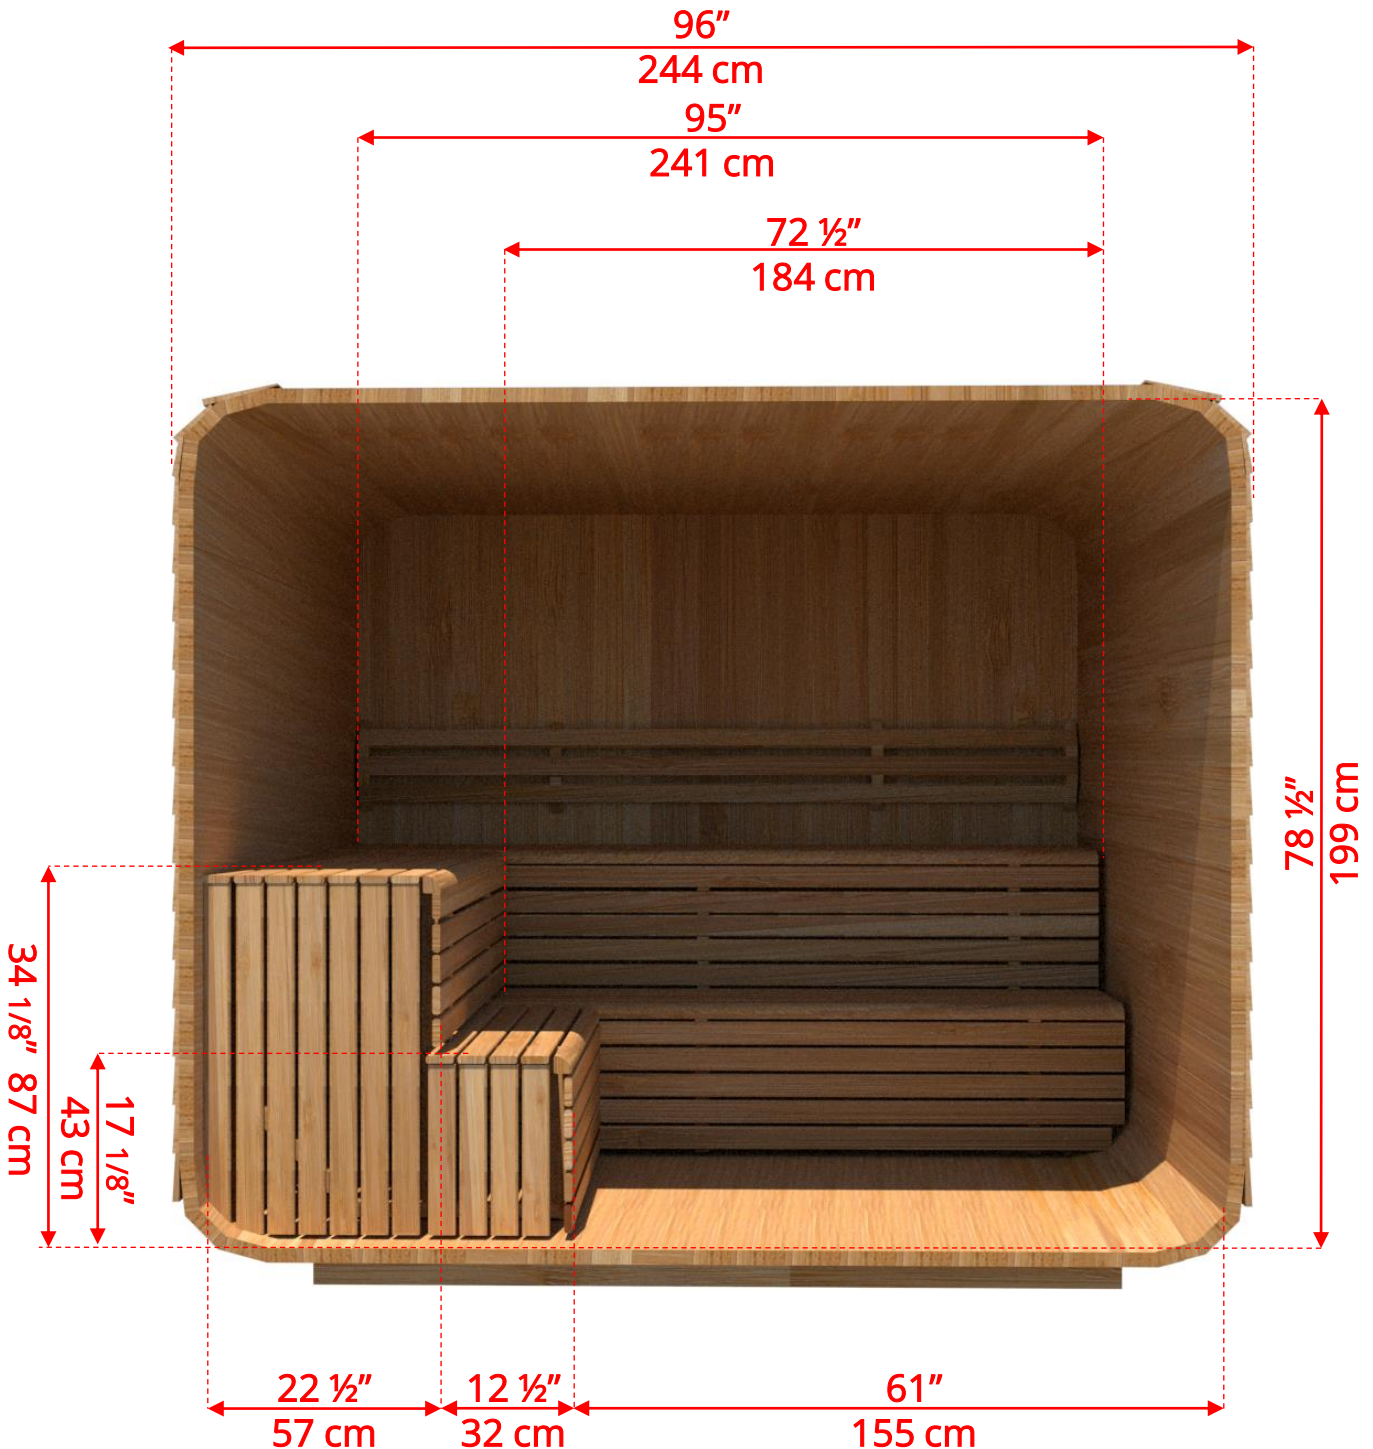

870LU/872LU 8'x7' (244cm x 214cm) Luna Sauna

870LU/872LU

8'x7' (244cm x 214cm) Luna Sauna

870LU/872LU 8'x7' (244cm x 214cm) Luna Sauna

LUBACKB78
2 Tier Benches on Back Wall

870LU/872LU 8'x7' (244cm x 214cm) Luna Sauna

LUBACKB78
2 Tier Benches on Back Wall

870LU/872LU 8'x7' (244cm x 214cm) Luna Sauna

LURBL7
Luna L Benches on Right Side

870LU/872LU 8'x7' (244cm x 214cm) Luna Sauna

LURBL7
Luna L Benches on Right Side

870LU/872LU 8'x7' (244cm x 214cm) Luna Sauna

LULBL7
Luna L Benches on Left Side

870LU/872LU 8'x7' (244cm x 214cm) Luna Sauna

LULBL7
Luna L Benches on Left Side

870LU/872LU 8'x7' (244cm x 214cm) Luna Sauna

LUSIDE7
7' Luna Side Wall Benches

870LU/872LU 8'x7' (244cm x 214cm) Luna Sauna

LULRSIDE7
7' Luna Lounge on Right, 2 Tier on Left

870LU/872LU 8'x7' (244cm x 214cm) Luna Sauna

LULLSIDE7
7' Luna Lounge on Left, 2 Tier on Right

870LU/872LU 8'x7' (244cm x 214cm) Luna Sauna

LUBACK
Lounge Bench on Back Wall