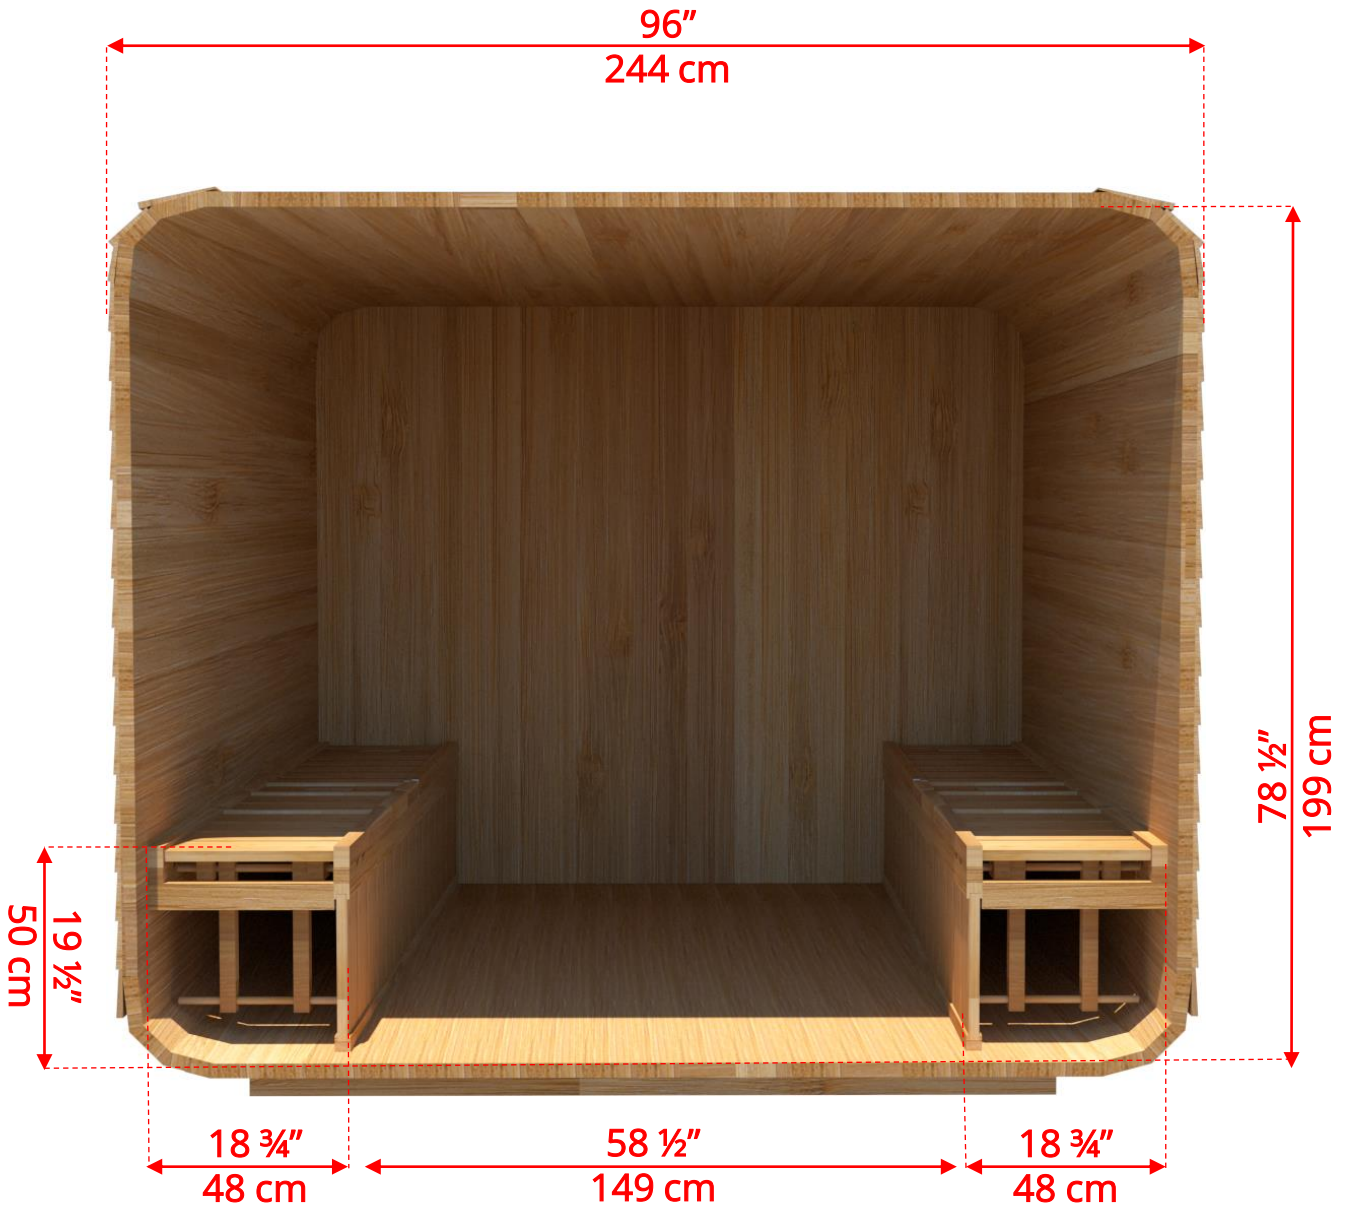

870LU/872LU 8'x7' (244cm x 214cm) Luna Sauna

870LU/872LU

8'x7' (244cm x 214cm) Luna Sauna

870LU/872LU 8'x7' (244cm x 214cm) Luna Sauna

LUBACKB78
2 Tier Benches on Back Wall

870LU/872LU 8'x7' (244cm x 214cm) Luna Sauna

LULBL7
Luna L Benches on Left Side

870LU/872LU 8'x7' (244cm x 214cm) Luna Sauna

LULBL7
Luna L Benches on Left Side

870LU/872LU 8'x7' (244cm x 214cm) Luna Sauna

LUSIDE7
7' Luna Side Wall Benches

870LU/872LU 8'x7' (244cm x 214cm) Luna Sauna

LULRSIDE7
7' Luna Lounge on Right, 2 Tier on Left

870LU/872LU 8'x7' (244cm x 214cm) Luna Sauna

LULLSIDE7
7' Luna Lounge on Left, 2 Tier on Right

870LU/872LU 8'x7' (244cm x 214cm) Luna Sauna

LUBACK
Lounge Bench on Back Wall

870LU/872LU 8'x7' (244cm x 214cm) Luna Sauna

LULSIDE7
7' Luna Side Wall Lounge Benches

870LU/872LU 8'x7' (244cm x 214cm) Luna Sauna

Wood Burning Heater

BSB212 – Chimney Heat Shield Set for out the Back Wall