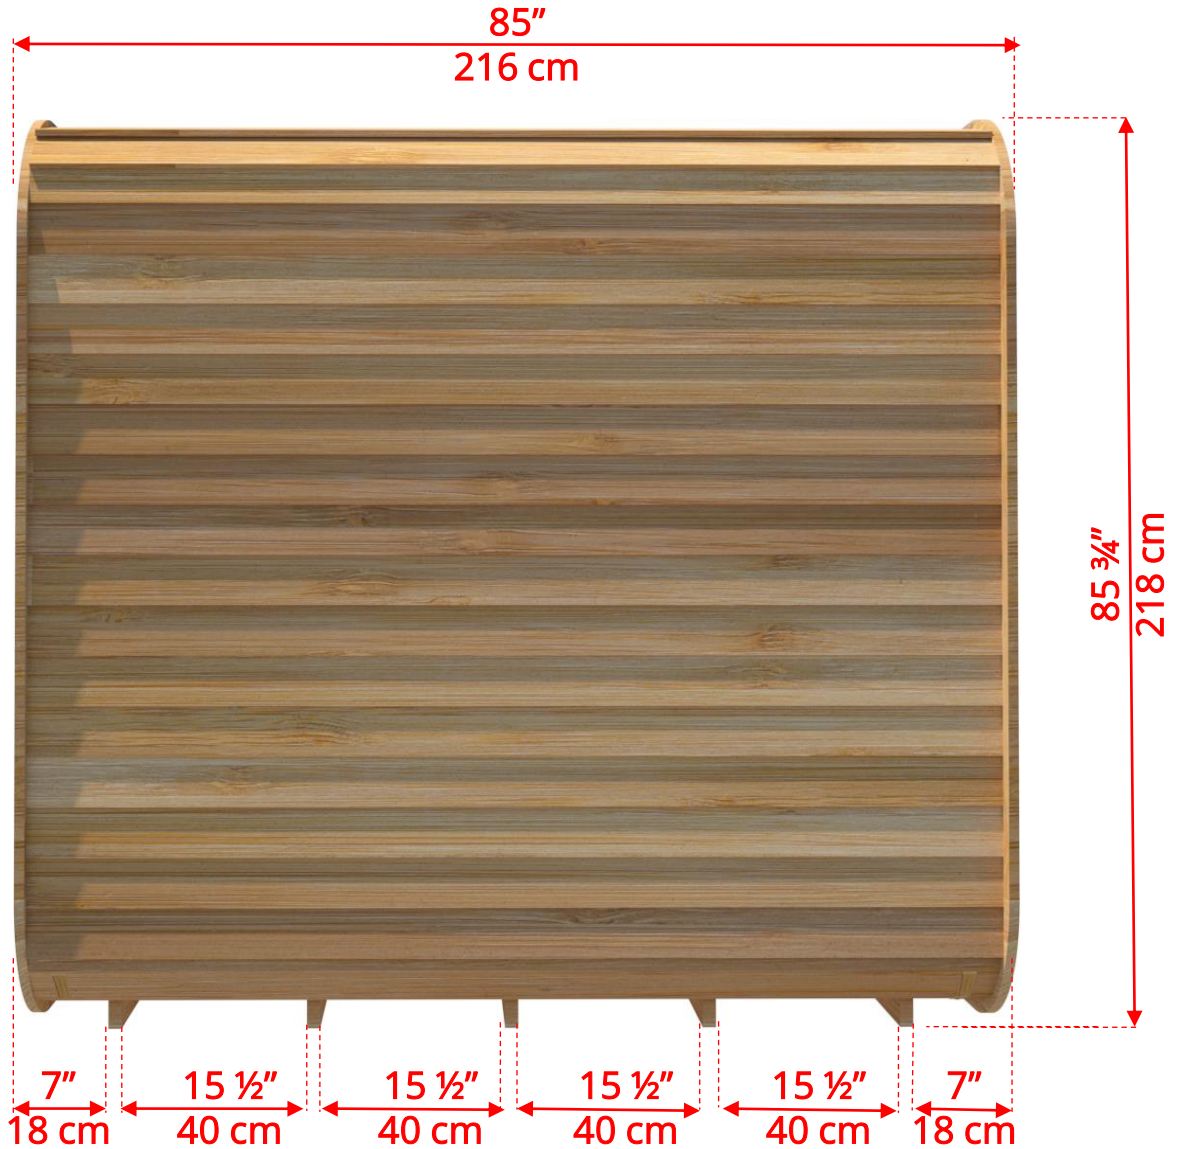

870LU/872LU 8'x7' (244cm x 214cm) Luna Sauna

870LU/872LU

8'x7' (244cm x 214cm) Luna Sauna

870LU/872LU 8'x7' (244cm x 214cm) Luna Sauna

LUBACKB78
2 Tier Benches on Back Wall

870LU/872LU 8'x7' (244cm x 214cm) Luna Sauna

LUBACKB78
2 Tier Benches on Back Wall

870LU/872LU 8'x7' (244cm x 214cm) Luna Sauna

LURBL7
Luna L Benches on Right Side

870LU/872LU 8'x7' (244cm x 214cm) Luna Sauna

LURBL7
Luna L Benches on Right Side

870LU/872LU 8'x7' (244cm x 214cm) Luna Sauna

LULBL7
Luna L Benches on Left Side

870LU/872LU 8'x7' (244cm x 214cm) Luna Sauna

LULBL7
Luna L Benches on Left Side

870LU/872LU 8'x7' (244cm x 214cm) Luna Sauna

LUSIDE7
7' Luna Side Wall Benches

870LU/872LU 8'x7' (244cm x 214cm) Luna Sauna

870LU/872LU 8'x7' (244cm x 214cm) Luna Sauna

LULSIDE7
7' Luna Side Wall Lounge Benches

870LU/872LU 8'x7' (244cm x 214cm) Luna Sauna

Wood Burning Heater

BSB212 – Chimney Heat Shield Set for out the Back Wall