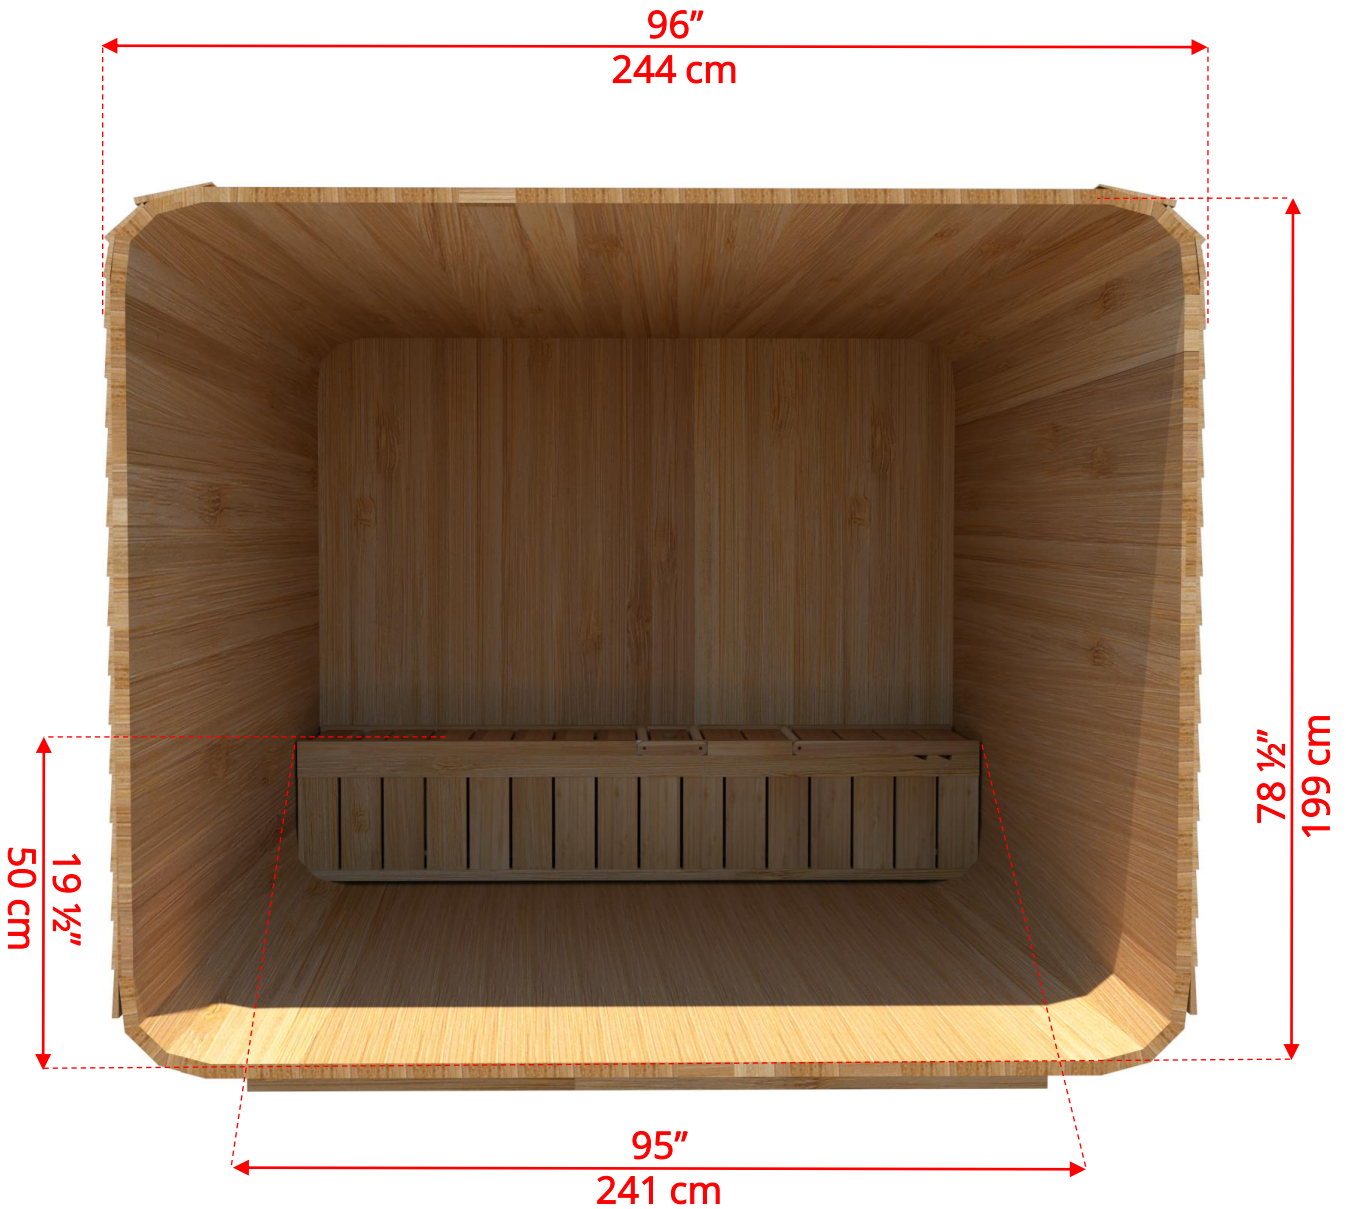

LUBACKB78
2 Tier Benches on Back Wall

870LU/872LU 8'x7' (244cm x 214cm) Luna Sauna

LURBL7
Luna L Benches on Right Side

870LU/872LU 8'x7' (244cm x 214cm) Luna Sauna

LURBL7
Luna L Benches on Right Side

870LU/872LU 8'x7' (244cm x 214cm) Luna Sauna

LULBL7
Luna L Benches on Left Side

870LU/872LU 8'x7' (244cm x 214cm) Luna Sauna

LULBL7
Luna L Benches on Left Side

870LU/872LU 8'x7' (244cm x 214cm) Luna Sauna

LUSIDE7
7' Luna Side Wall Benches

870LU/872LU 8'x7' (244cm x 214cm) Luna Sauna

LULRSIDE7
7' Luna Lounge on Right, 2 Tier on Left

870LU/872LU 8'x7' (244cm x 214cm) Luna Sauna

LULLSIDE7
7' Luna Lounge on Left, 2 Tier on Right

870LU/872LU 8'x7' (244cm x 214cm) Luna Sauna

LUBACK
Lounge Bench on Back Wall

870LU/872LU 8'x7' (244cm x 214cm) Luna Sauna

LULSIDE7
7' Luna Side Wall Lounge Benches

870LU/872LU 8'x7' (244cm x 214cm) Luna Sauna

Wood Burning Heater

BSB212 – Chimney Heat Shield Set for out the Back Wall