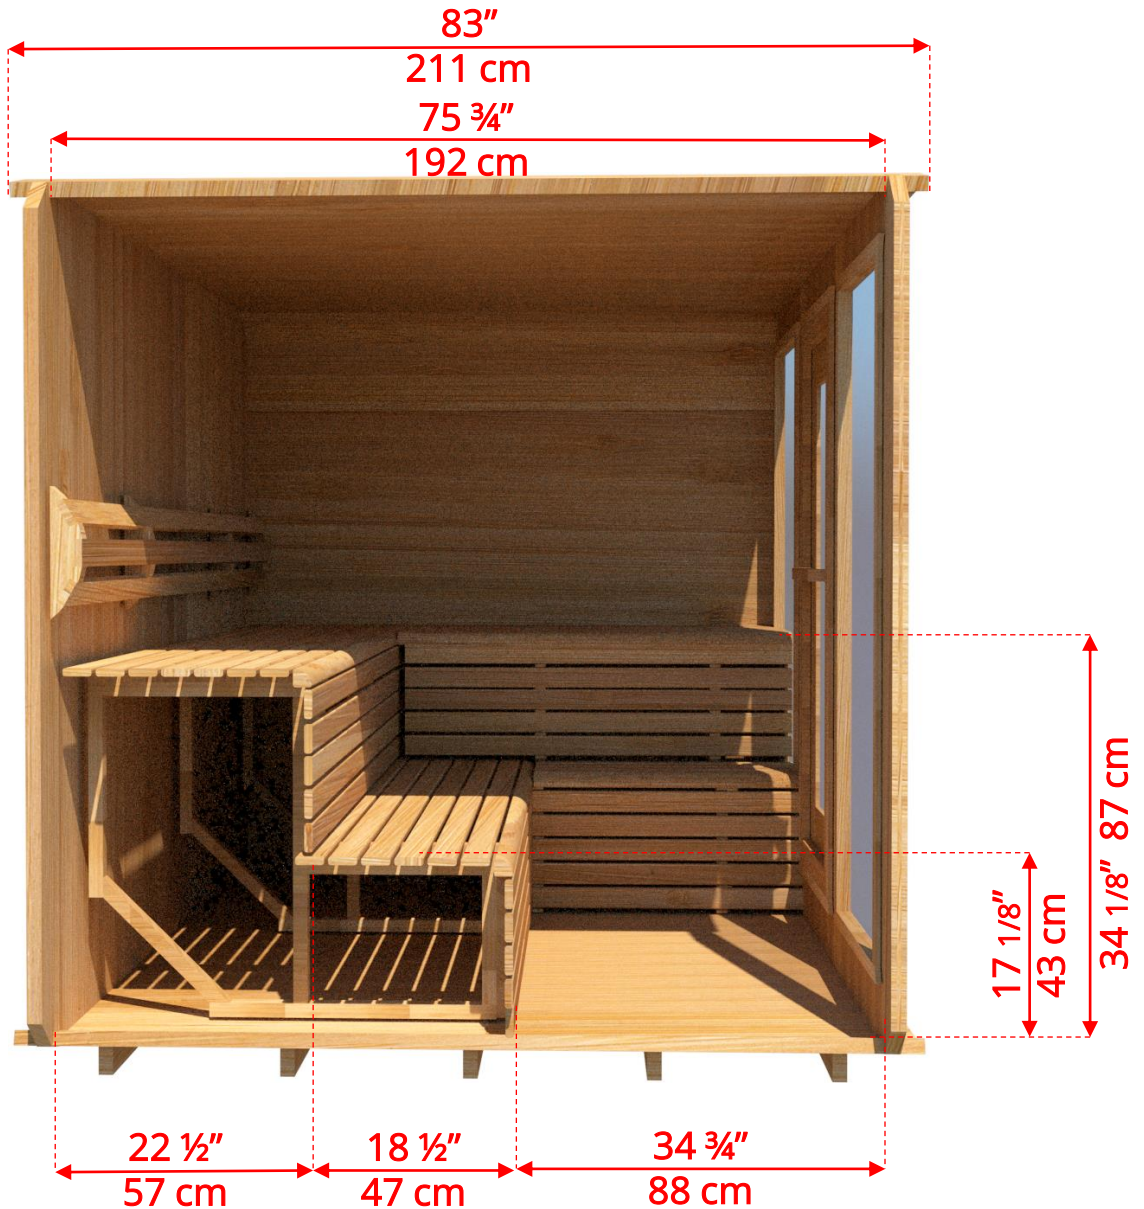

870LU/872LU 8'x7' (244cm x 214cm) Luna Sauna

870LU/872LU

8'x7' (244cm x 214cm) Luna Sauna

870LU/872LU 8'x7' (244cm x 214cm) Luna Sauna

LUBACKB78
2 Tier Benches on Back Wall

870LU/872LU 8'x7' (244cm x 214cm) Luna Sauna

LUBACKB78
2 Tier Benches on Back Wall

870LU/872LU 8'x7' (244cm x 214cm) Luna Sauna

LURBL7
Luna L Benches on Right Side

870LU/872LU 8'x7' (244cm x 214cm) Luna Sauna

LURBL7
Luna L Benches on Right Side

870LU/872LU 8'x7' (244cm x 214cm) Luna Sauna

LULBL7
Luna L Benches on Left Side

870LU/872LU 8'x7' (244cm x 214cm) Luna Sauna

LULBL7
Luna L Benches on Left Side

870LU/872LU 8'x7' (244cm x 214cm) Luna Sauna

LUSIDE7
7' Luna Side Wall Benches

870LU/872LU 8'x7' (244cm x 214cm) Luna Sauna

LULRSIDE7
7' Luna Lounge on Right, 2 Tier on Left

870LU/872LU 8'x7' (244cm x 214cm) Luna Sauna

LULLSIDE7
7' Luna Lounge on Left, 2 Tier on Right

870LU/872LU 8'x7' (244cm x 214cm) Luna Sauna

LUBACK
Lounge Bench on Back Wall