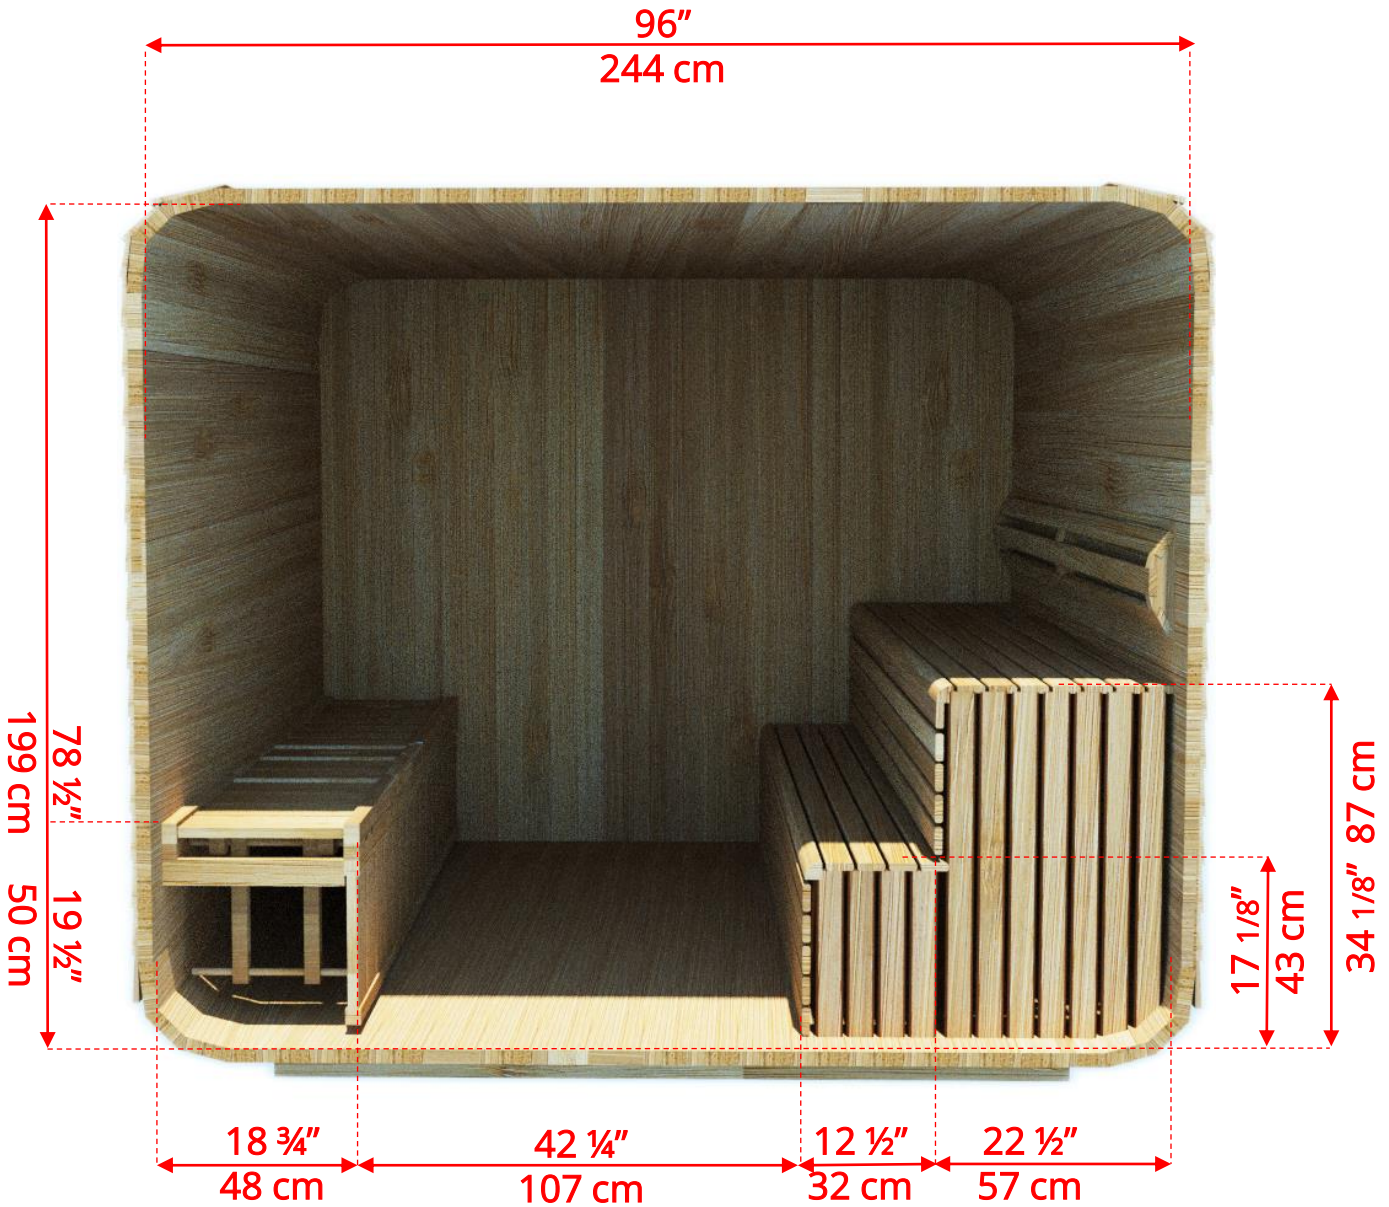

870LU/872LU 8'x7' (244cm x 214cm) Luna Sauna

870LU/872LU

8'x7' (244cm x 214cm) Luna Sauna

870LU/872LU 8'x7' (244cm x 214cm) Luna Sauna

LUBACKB78
2 Tier Benches on Back Wall

870LU/872LU 8'x7' (244cm x 214cm) Luna Sauna

LUBACKB78
2 Tier Benches on Back Wall

870LU/872LU 8'x7' (244cm x 214cm) Luna Sauna

LURBL7
Luna L Benches on Right Side

870LU/872LU 8'x7' (244cm x 214cm) Luna Sauna

LURBL7
Luna L Benches on Right Side

870LU/872LU 8'x7' (244cm x 214cm) Luna Sauna

LULBL7
Luna L Benches on Left Side

870LU/872LU 8'x7' (244cm x 214cm) Luna Sauna

LULBL7
Luna L Benches on Left Side

870LU/872LU 8'x7' (244cm x 214cm) Luna Sauna

LUSIDE7
7' Luna Side Wall Benches

870LU/872LU 8'x7' (244cm x 214cm) Luna Sauna

LULRSIDE7
7' Luna Lounge on Right, 2 Tier on Left

870LU/872LU 8'x7' (244cm x 214cm) Luna Sauna

LULLSIDE7
7' Luna Lounge on Left, 2 Tier on Right

870LU/872LU 8'x7' (244cm x 214cm) Luna Sauna

LUBACK
Lounge Bench on Back Wall