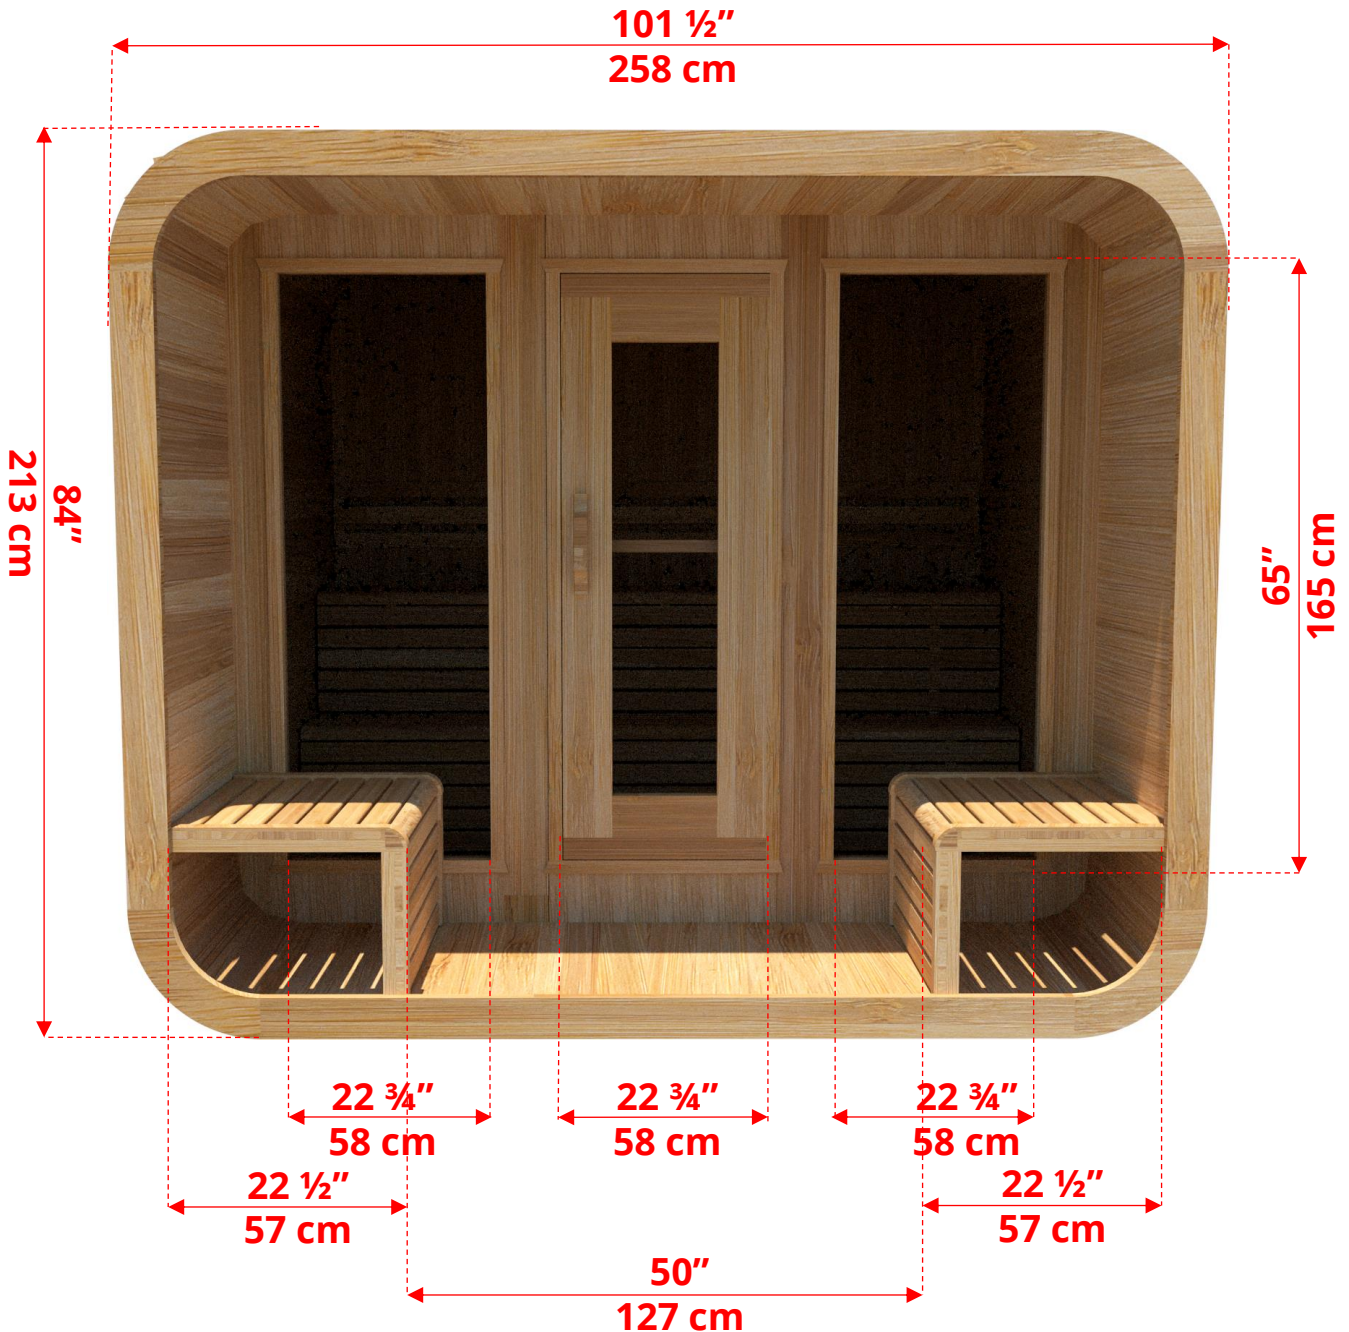

860LUP/862LUP 8'x6' (244cm x 182cm) Luna Sauna with Porch

860LUP/862LUP 8'x6' (244cm x 182cm) Luna Sauna with Porch

Floor Joist Spacing 7" (18cm) in from each end – 11 3/4" (30cm) spacing

860LUP/862LUP
8'x6' (244cm x 182cm) Luna Sauna with
Porch
LUBACKB6
2 Tier Benches on Back Wall

860LUP/862LUP

8'x6' (244cm x 182cm) Luna Sauna with Porch

LUBACKB6

2 Tier Benches on Back Wall

860LUP/862LUP

8'x6' (244cm x 182cm) Luna Sauna with Porch

LULBR6

Luna L Benches on Right Side

860LUP/862LUP

8'x6' (244cm x 182cm) Luna Sauna with Porch

LULBR6

Luna L Benches on Right Side

860LUP/862LUP

8'x6' (244cm x 182cm) Luna Sauna with Porch

LULBL6

Luna L Benches on Left Side

860LUP/862LUP

8'x6' (244cm x 182cm) Luna Sauna with Porch

LULBL6

Luna L Benches on Left Side

860LUP/862LUP

8'x6' (244cm x 182cm) Luna Sauna with Porch

LUSIDE6
6' Luna Side Wall Benches

860LUP/862LUP