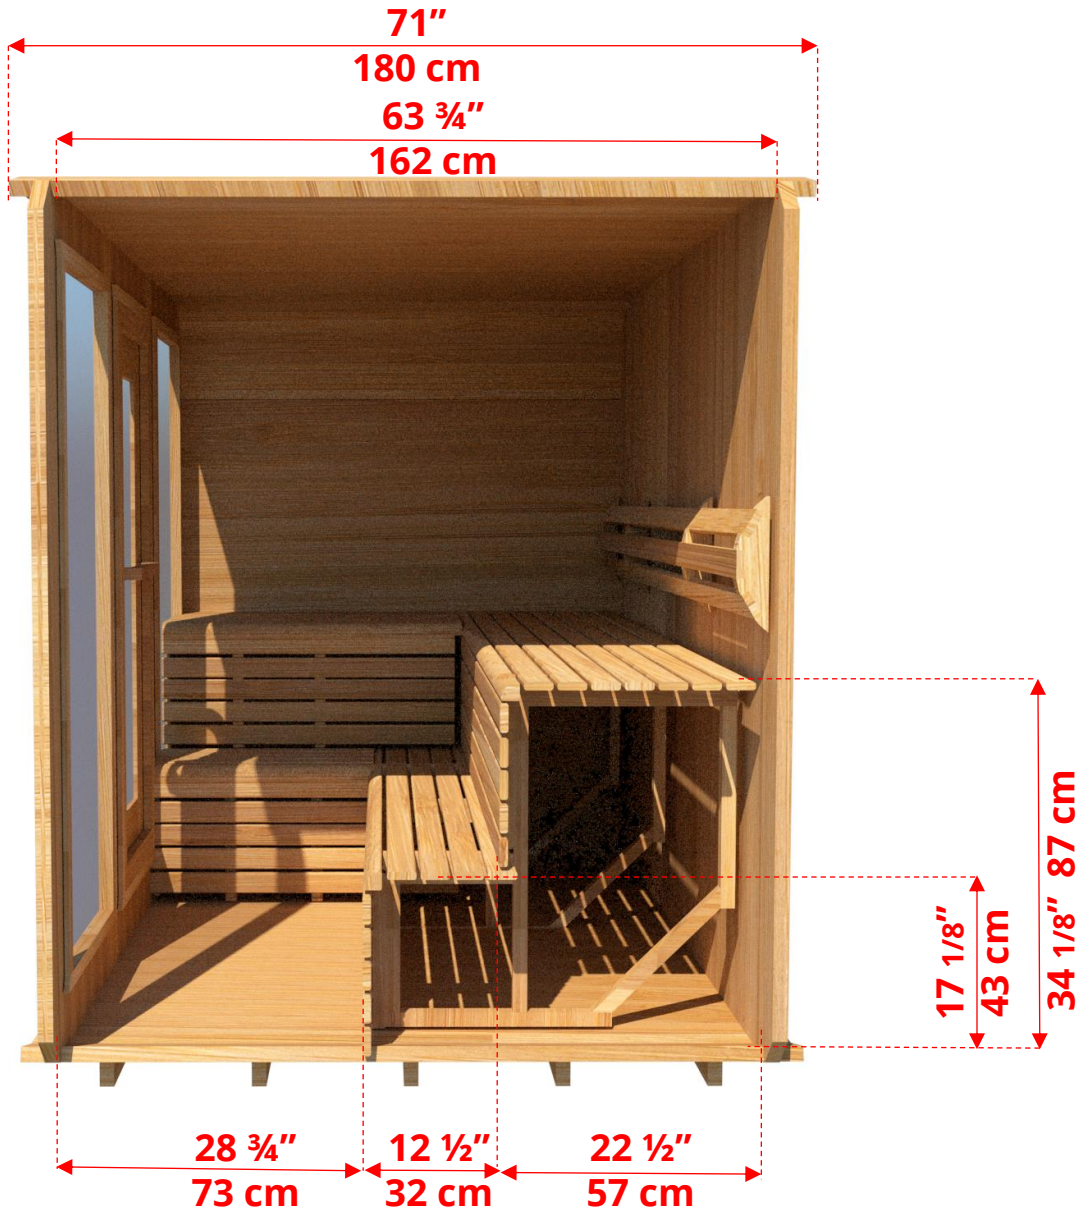

860LUP/862LUP

8'x6' (244cm x 182cm) Luna Sauna with Porch

LUBACKB6

2 Tier Benches on Back Wall

860LUP/862LUP

8'x6' (244cm x 182cm) Luna Sauna with Porch

LULBR6

Luna L Benches on Right Side

860LUP/862LUP

8'x6' (244cm x 182cm) Luna Sauna with Porch

LULBR6

Luna L Benches on Right Side

860LUP/862LUP

8'x6' (244cm x 182cm) Luna Sauna with Porch

LULBL6

Luna L Benches on Left Side

860LUP/862LUP

8'x6' (244cm x 182cm) Luna Sauna with Porch

LULBL6

Luna L Benches on Left Side

860LUP/862LUP

8'x6' (244cm x 182cm) Luna Sauna with Porch

LUSIDE6
6' Luna Side Wall Benches

860LUP/862LUP

8'x6' (244cm x 182cm) Luna Sauna with Porch

LULPO

Lounge Benches for Porch

860LU/862LU 8'x6' (244cm x 182cm) Luna Sauna

LUBACK Lounge Bench on Back Wall

860LUP/862LUP 8'x6' (244cm x 182cm) Luna Sauna with Porch