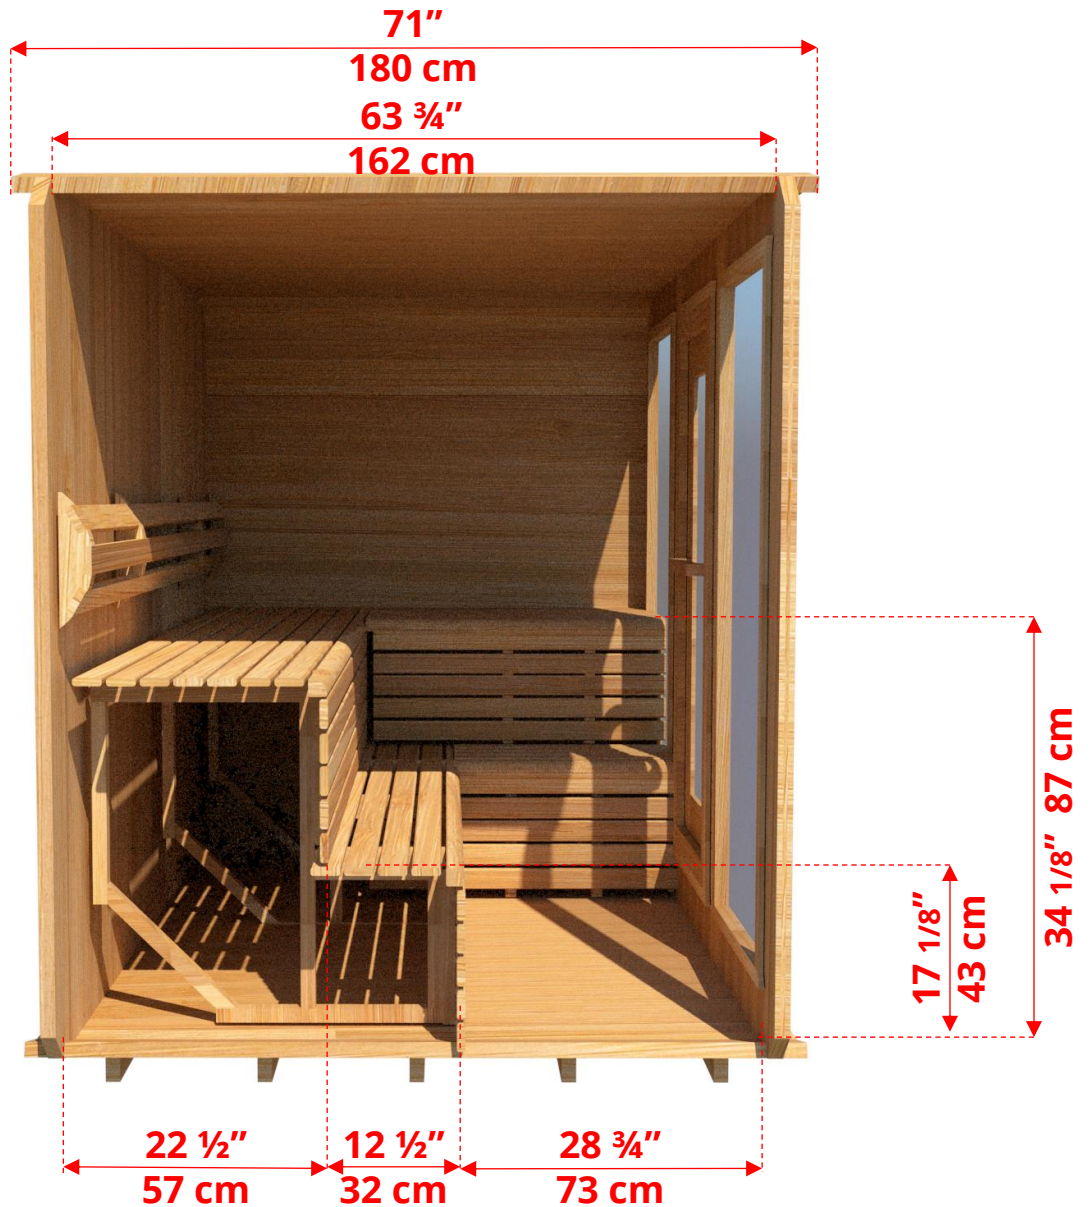

860LUP/862LUP 8'x6' (244cm x 182cm) Luna Sauna with Porch

860LUP/862LUP 8'x6' (244cm x 182cm) Luna Sauna with Porch

Floor Joist Spacing 7" (18cm) in from each end – 11 3/4" (30cm) spacing

860LUP/862LUP
8'x6' (244cm x 182cm) Luna Sauna with
Porch
LUBACKB6
2 Tier Benches on Back Wall

860LUP/862LUP

8'x6' (244cm x 182cm) Luna Sauna with Porch

LUBACKB6

2 Tier Benches on Back Wall

860LUP/862LUP

8'x6' (244cm x 182cm) Luna Sauna with Porch

LULBR6

Luna L Benches on Right Side

860LUP/862LUP

8'x6' (244cm x 182cm) Luna Sauna with Porch

LULBR6

Luna L Benches on Right Side

860LUP/862LUP

8'x6' (244cm x 182cm) Luna Sauna with Porch

LULBL6

Luna L Benches on Left Side

860LUP/862LUP

8'x6' (244cm x 182cm) Luna Sauna with Porch

LULBL6

Luna L Benches on Left Side

860LUP/862LUP

8'x6' (244cm x 182cm) Luna Sauna with Porch

LUSIDE6
6' Luna Side Wall Benches

860LUP/862LUP