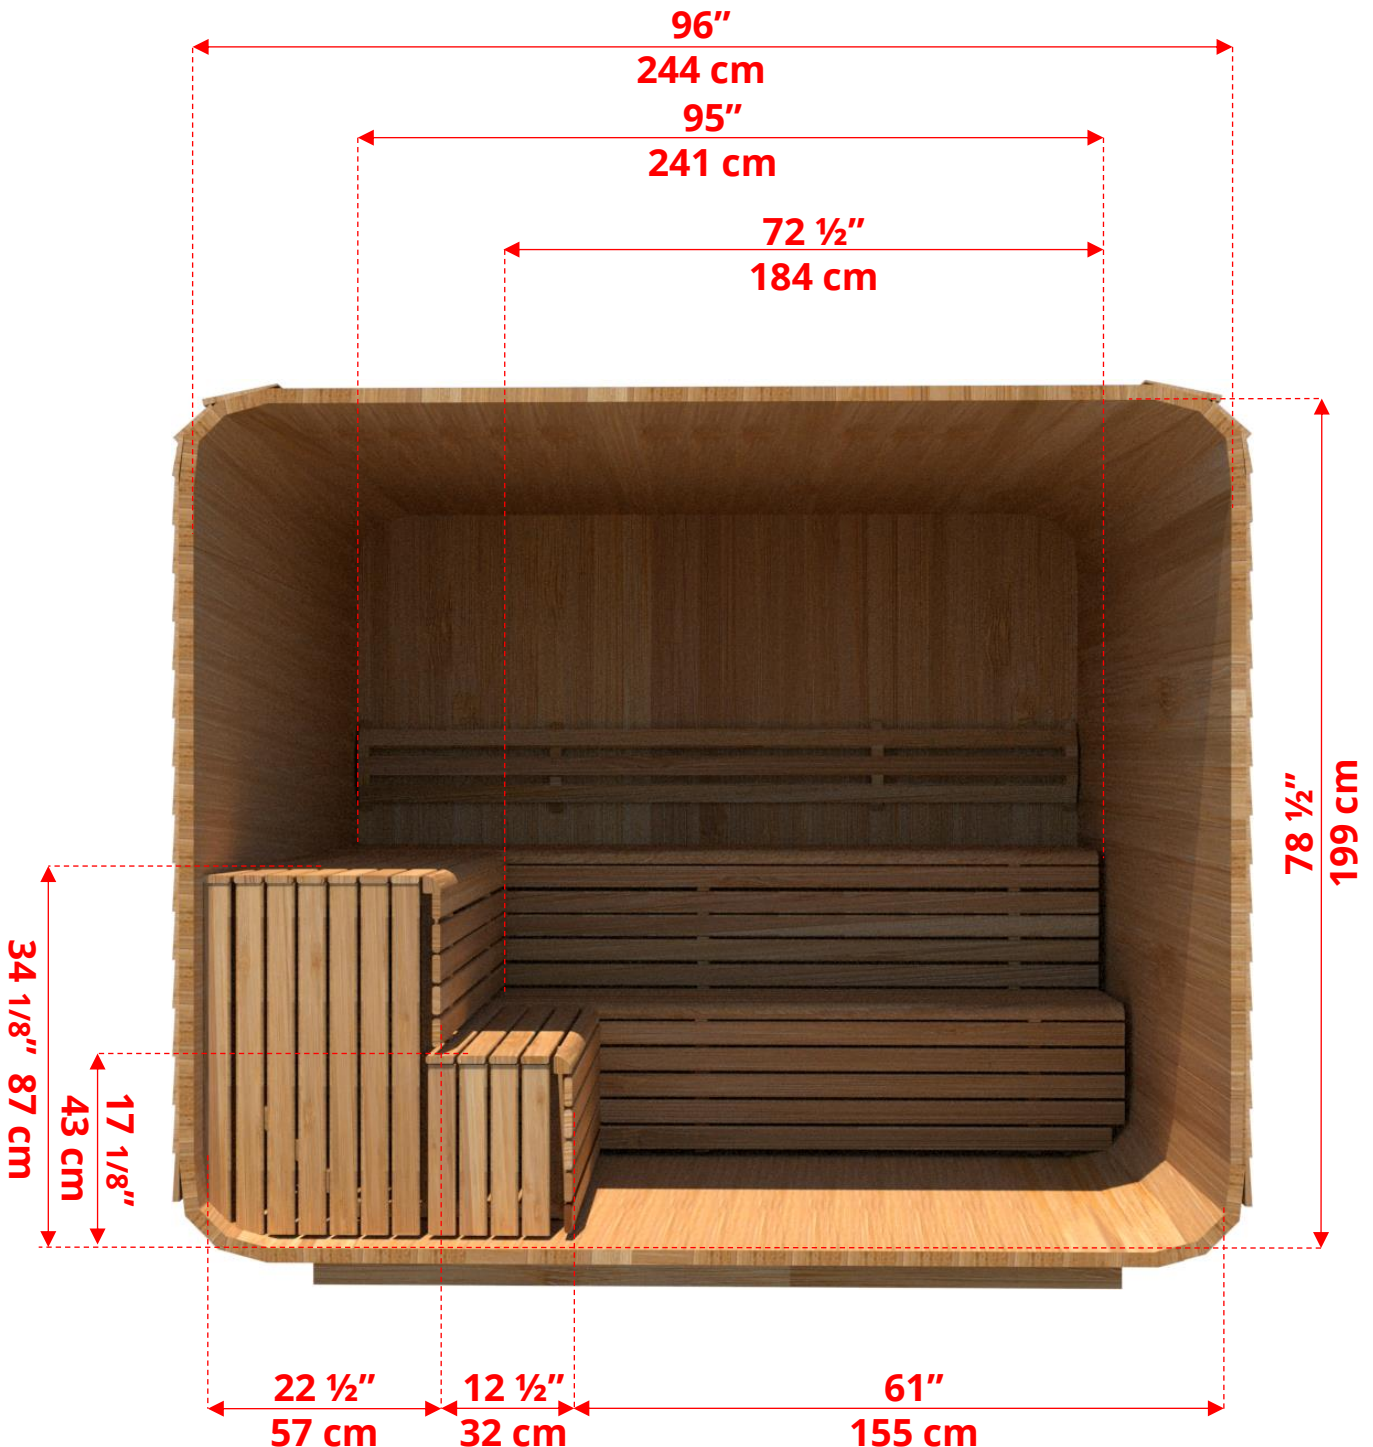

860LUP/862LUP

8'x6' (244cm x 182cm) Luna Sauna with Porch

LUBACKB6

2 Tier Benches on Back Wall

860LUP/862LUP

8'x6' (244cm x 182cm) Luna Sauna with Porch

LULBR6

Luna L Benches on Right Side

860LUP/862LUP

8'x6' (244cm x 182cm) Luna Sauna with Porch

LULBR6

Luna L Benches on Right Side

860LUP/862LUP

8'x6' (244cm x 182cm) Luna Sauna with Porch

LULBL6

Luna L Benches on Left Side

860LUP/862LUP

8'x6' (244cm x 182cm) Luna Sauna with Porch

LULBL6

Luna L Benches on Left Side

860LUP/862LUP

8'x6' (244cm x 182cm) Luna Sauna with Porch

LUSIDE6
6' Luna Side Wall Benches

860LUP/862LUP

8'x6' (244cm x 182cm) Luna Sauna with Porch

LULPO

Lounge Benches for Porch

860LU/862LU 8'x6' (244cm x 182cm) Luna Sauna

LUBACK Lounge Bench on Back Wall

860LUP/862LUP 8'x6' (244cm x 182cm) Luna Sauna with Porch