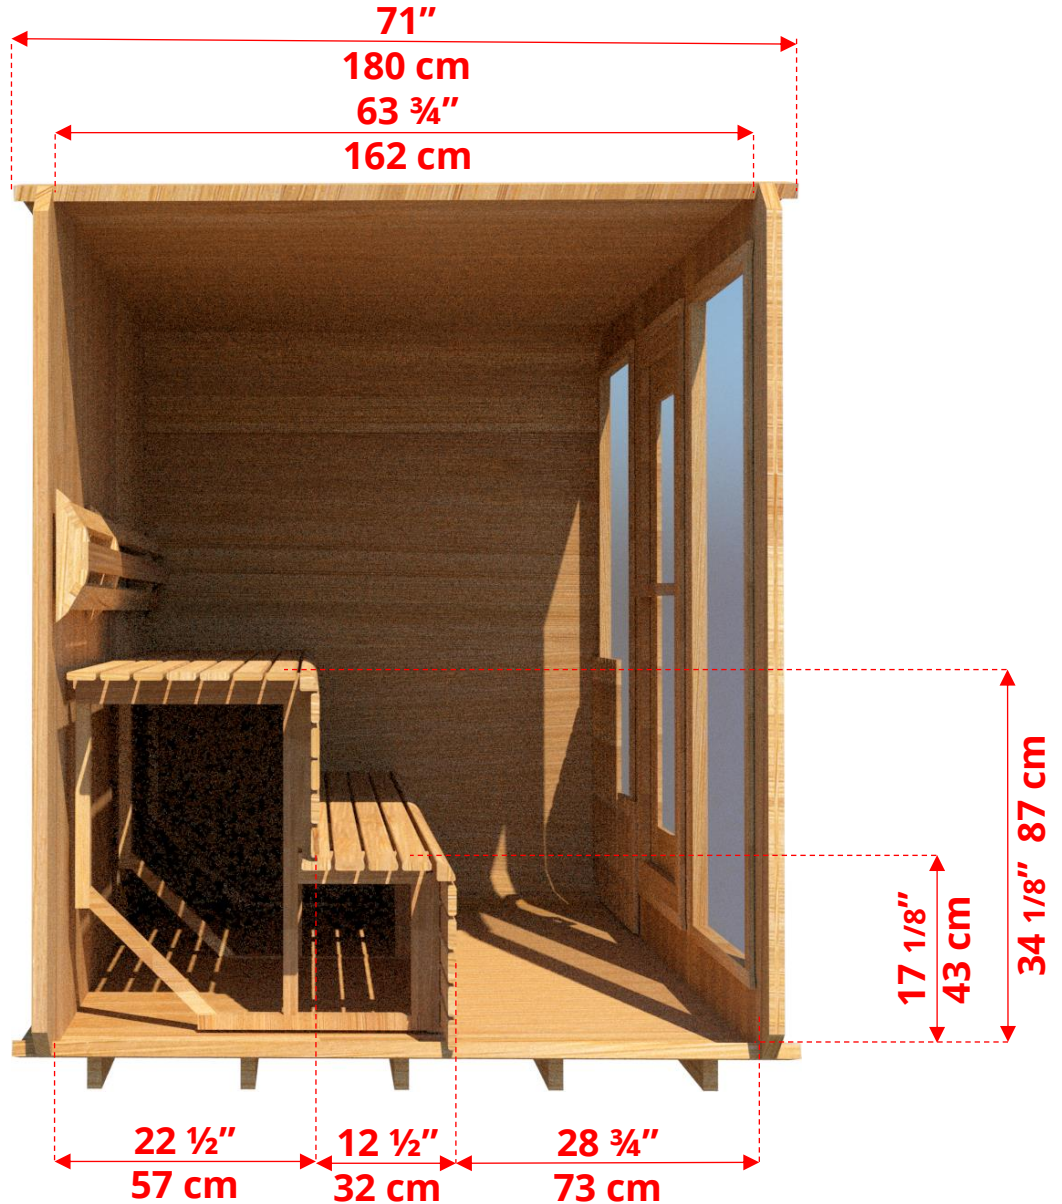

860LUP/862LUP 8'x6' (244cm x 182cm) Luna Sauna with Porch

860LUP/862LUP 8'x6' (244cm x 182cm) Luna Sauna with Porch

Floor Joist Spacing 7" (18cm) in from each end – 11 3/4" (30cm) spacing

860LUP/862LUP
8'x6' (244cm x 182cm) Luna Sauna with
Porch
LUBACKB6
2 Tier Benches on Back Wall

860LUP/862LUP

8'x6' (244cm x 182cm) Luna Sauna with Porch

LUBACKB6

2 Tier Benches on Back Wall

860LUP/862LUP

8'x6' (244cm x 182cm) Luna Sauna with Porch

LULBR6

Luna L Benches on Right Side

860LUP/862LUP

8'x6' (244cm x 182cm) Luna Sauna with Porch

LULBR6

Luna L Benches on Right Side

860LUP/862LUP

8'x6' (244cm x 182cm) Luna Sauna with Porch

LULBL6

Luna L Benches on Left Side

860LUP/862LUP

8'x6' (244cm x 182cm) Luna Sauna with Porch

LULBL6

Luna L Benches on Left Side

860LUP/862LUP

8'x6' (244cm x 182cm) Luna Sauna with Porch

LUSIDE6
6' Luna Side Wall Benches

860LUP/862LUP