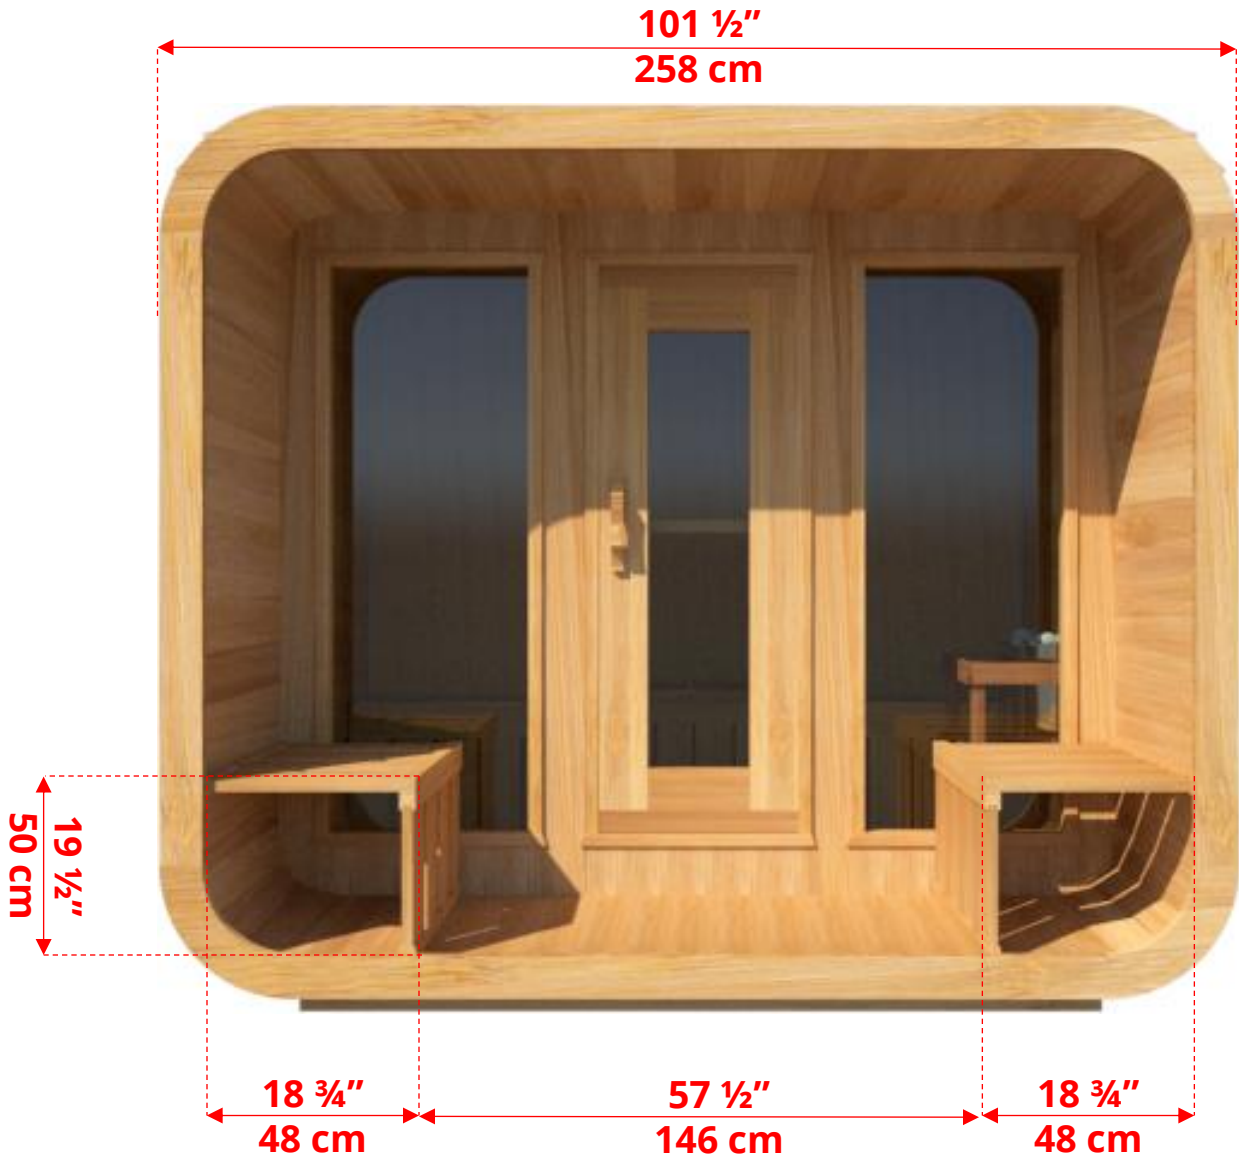

860LUP/862LUP 8'x6' (244cm x 182cm) Luna Sauna with Porch

860LUP/862LUP 8'x6' (244cm x 182cm) Luna Sauna with Porch

Floor Joist Spacing 7" (18cm) in from each end – 11 3/4" (30cm) spacing

860LUP/862LUP
8'x6' (244cm x 182cm) Luna Sauna with
Porch
LUBACKB6
2 Tier Benches on Back Wall

860LUP/862LUP

8'x6' (244cm x 182cm) Luna Sauna with Porch

LULBR6

Luna L Benches on Right Side

860LUP/862LUP

8'x6' (244cm x 182cm) Luna Sauna with Porch

LULBL6

Luna L Benches on Left Side

860LUP/862LUP

8'x6' (244cm x 182cm) Luna Sauna with Porch

LULBL6

Luna L Benches on Left Side

860LUP/862LUP

8'x6' (244cm x 182cm) Luna Sauna with Porch

LUSIDE6
6' Luna Side Wall Benches

860LUP/862LUP

8'x6' (244cm x 182cm) Luna Sauna with Porch

LULPO

Lounge Benches for Porch

860LU/862LU 8'x6' (244cm x 182cm) Luna Sauna

LUBACK Lounge Bench on Back Wall

860LUP/862LUP 8'x6' (244cm x 182cm) Luna Sauna with Porch