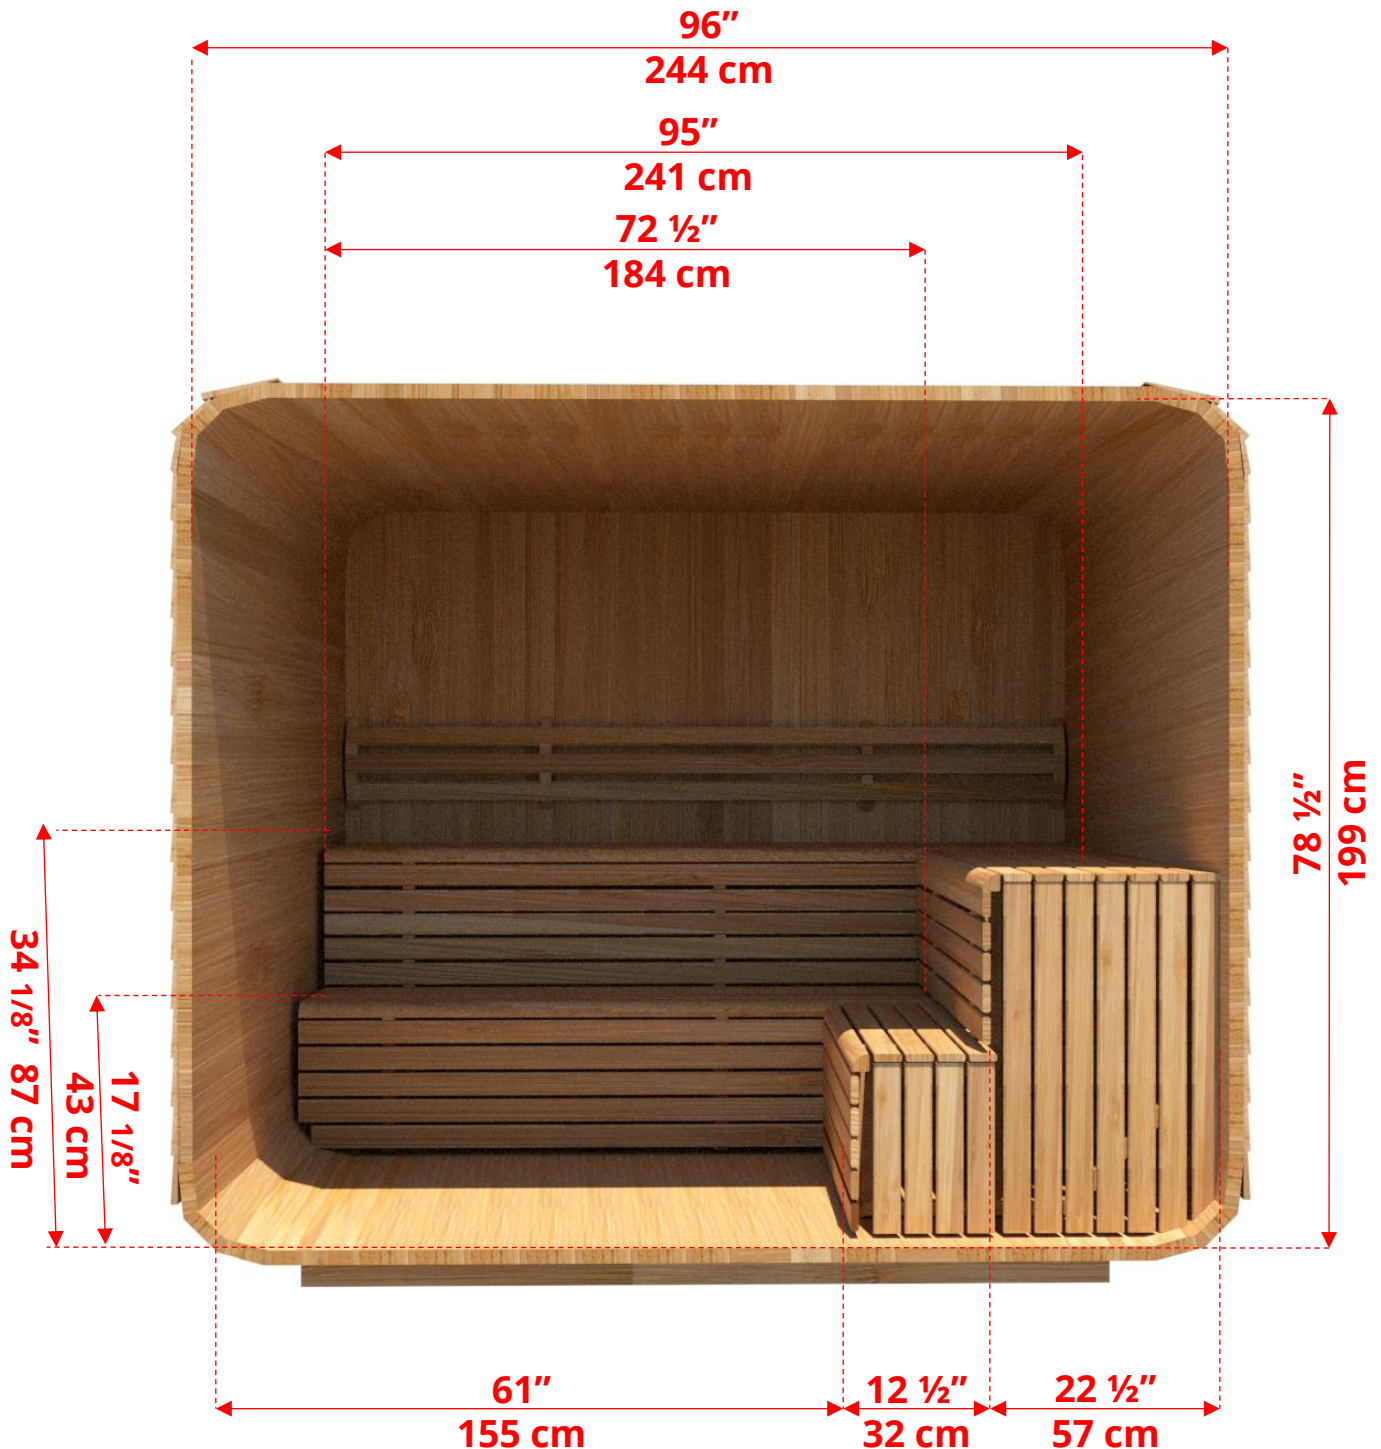

860LUP/862LUP 8'x6' (244cm x 182cm) Luna Sauna with Porch

860LUP/862LUP 8'x6' (244cm x 182cm) Luna Sauna with Porch

Floor Joist Spacing 7" (18cm) in from each end – 11 3/4" (30cm) spacing

860LUP/862LUP
8'x6' (244cm x 182cm) Luna Sauna with
Porch
LUBACKB6
2 Tier Benches on Back Wall

860LUP/862LUP

8'x6' (244cm x 182cm) Luna Sauna with Porch

LUBACKB6

2 Tier Benches on Back Wall

860LUP/862LUP

8'x6' (244cm x 182cm) Luna Sauna with Porch

LULBR6

Luna L Benches on Right Side

860LUP/862LUP

8'x6' (244cm x 182cm) Luna Sauna with Porch

LULBR6

Luna L Benches on Right Side

860LUP/862LUP

8'x6' (244cm x 182cm) Luna Sauna with Porch

LULBL6

Luna L Benches on Left Side

860LUP/862LUP

8'x6' (244cm x 182cm) Luna Sauna with Porch

LULBL6

Luna L Benches on Left Side

860LUP/862LUP

8'x6' (244cm x 182cm) Luna Sauna with Porch

LUSIDE6
6' Luna Side Wall Benches

860LUP/862LUP