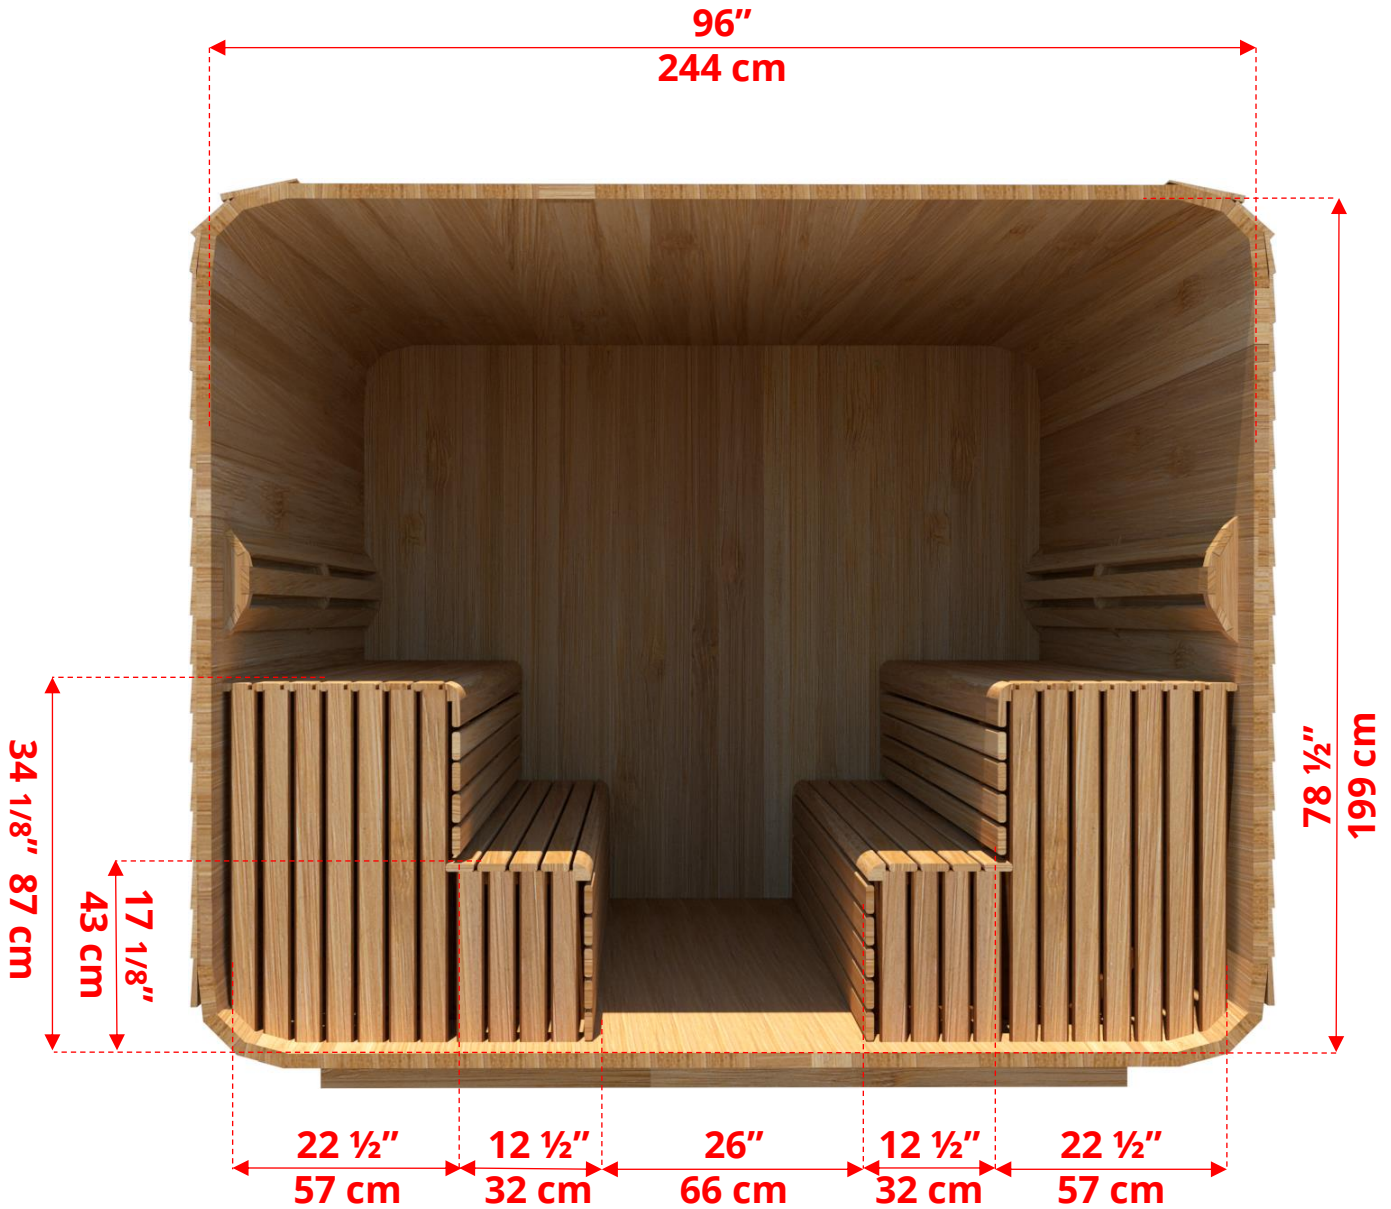

860LUP/862LUP 8'x6' (244cm x 182cm) Luna Sauna with Porch

860LUP/862LUP 8'x6' (244cm x 182cm) Luna Sauna with Porch

Floor Joist Spacing 7" (18cm) in from each end – 11 3/4" (30cm) spacing

860LUP/862LUP
8'x6' (244cm x 182cm) Luna Sauna with
Porch
LUBACKB6
2 Tier Benches on Back Wall

860LUP/862LUP

8'x6' (244cm x 182cm) Luna Sauna with Porch

LULBR6

Luna L Benches on Right Side

860LUP/862LUP

8'x6' (244cm x 182cm) Luna Sauna with Porch

LULBL6

Luna L Benches on Left Side

860LUP/862LUP

8'x6' (244cm x 182cm) Luna Sauna with Porch

LULBL6

Luna L Benches on Left Side

860LUP/862LUP

8'x6' (244cm x 182cm) Luna Sauna with Porch

LUSIDE6
6' Luna Side Wall Benches

860LUP/862LUP

8'x6' (244cm x 182cm) Luna Sauna with Porch

LULPO

Lounge Benches for Porch

860LU/862LU 8'x6' (244cm x 182cm) Luna Sauna

LUBACK Lounge Bench on Back Wall

860LUP/862LUP 8'x6' (244cm x 182cm) Luna Sauna with Porch