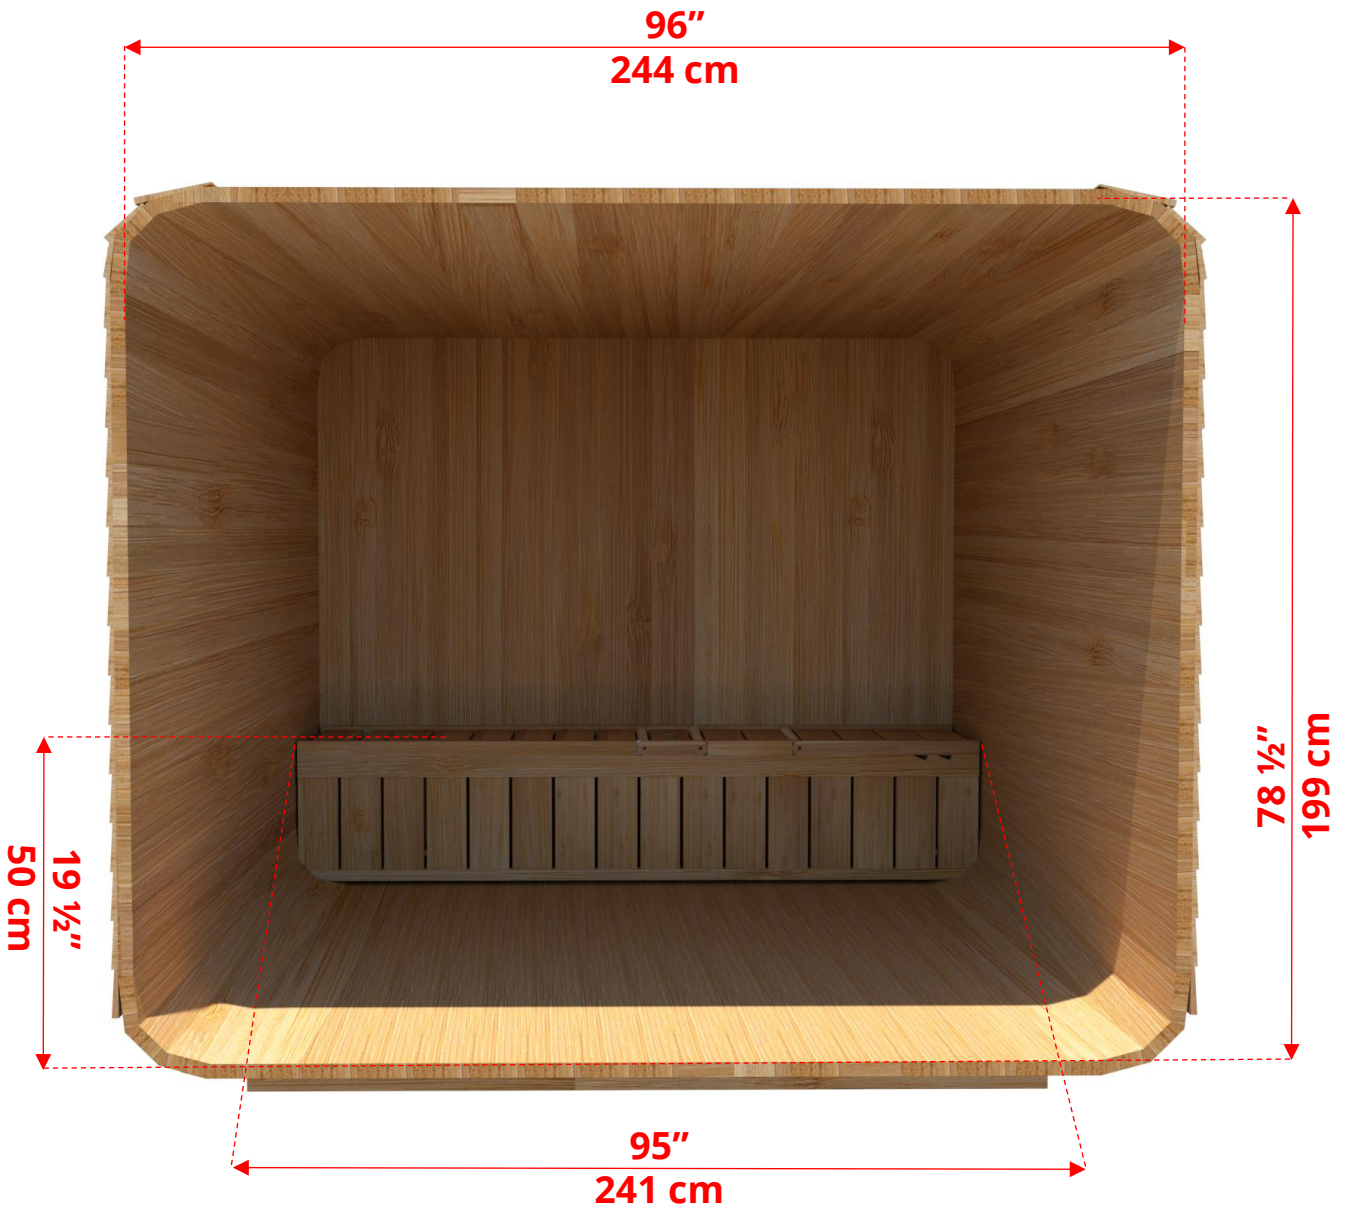

860LUP/862LUP 8'x6' (244cm x 182cm) Luna Sauna with Porch

860LUP/862LUP 8'x6' (244cm x 182cm) Luna Sauna with Porch

Floor Joist Spacing 7" (18cm) in from each end – 11 3/4" (30cm) spacing

860LUP/862LUP
8'x6' (244cm x 182cm) Luna Sauna with
Porch
LUBACKB6
2 Tier Benches on Back Wall

860LUP/862LUP

8'x6' (244cm x 182cm) Luna Sauna with Porch

LULBR6

Luna L Benches on Right Side

860LUP/862LUP

8'x6' (244cm x 182cm) Luna Sauna with Porch

LULBL6

Luna L Benches on Left Side

860LUP/862LUP

8'x6' (244cm x 182cm) Luna Sauna with Porch

LULBL6

Luna L Benches on Left Side

860LUP/862LUP

8'x6' (244cm x 182cm) Luna Sauna with Porch

LUSIDE6
6' Luna Side Wall Benches

860LUP/862LUP

8'x6' (244cm x 182cm) Luna Sauna with Porch

LULPO

Lounge Benches for Porch

860LU/862LU 8'x6' (244cm x 182cm) Luna Sauna

LUBACK Lounge Bench on Back Wall

860LUP/862LUP 8'x6' (244cm x 182cm) Luna Sauna with Porch