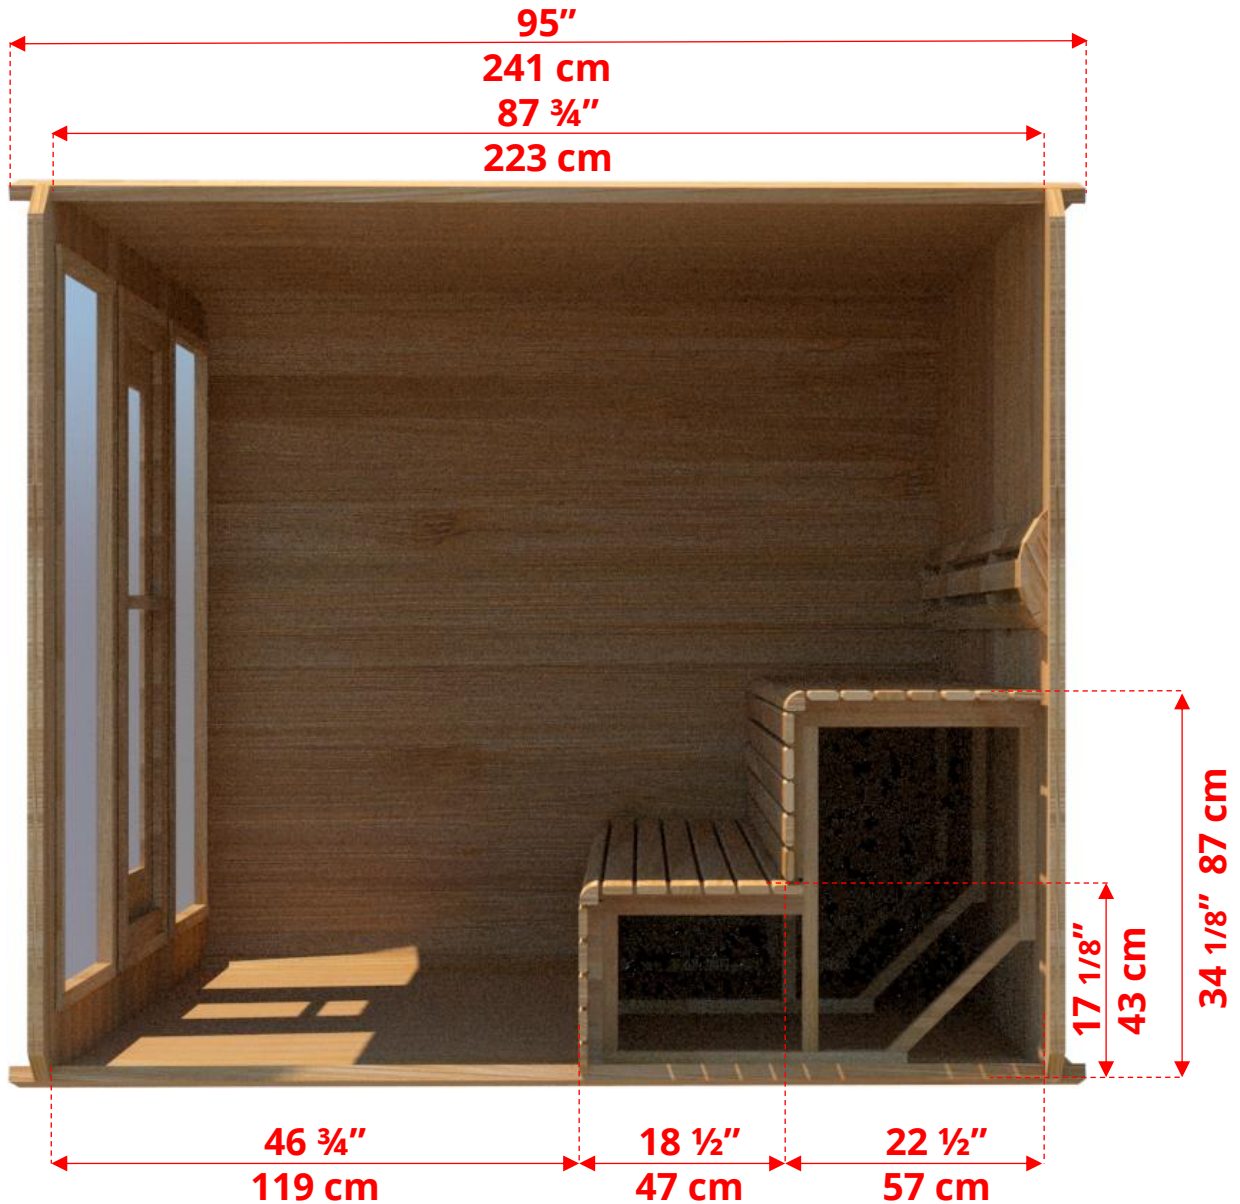

# 880LUP/882LUP 8'x8' (244cm x 244cm) Luna Sauna with Porch

# 880LUP/882LUP 8'x8' (244cm x 244cm) Luna Sauna with Porch

Floor Joist Spacing 7" (18cm) in from each end – 15 3/4" (40cm) spacing

# 880LUP/882LUP 8'x8' (244cm x 244cm) Luna Sauna with Porch

LUBACKB78  
2 Tier Benches on Back Wall