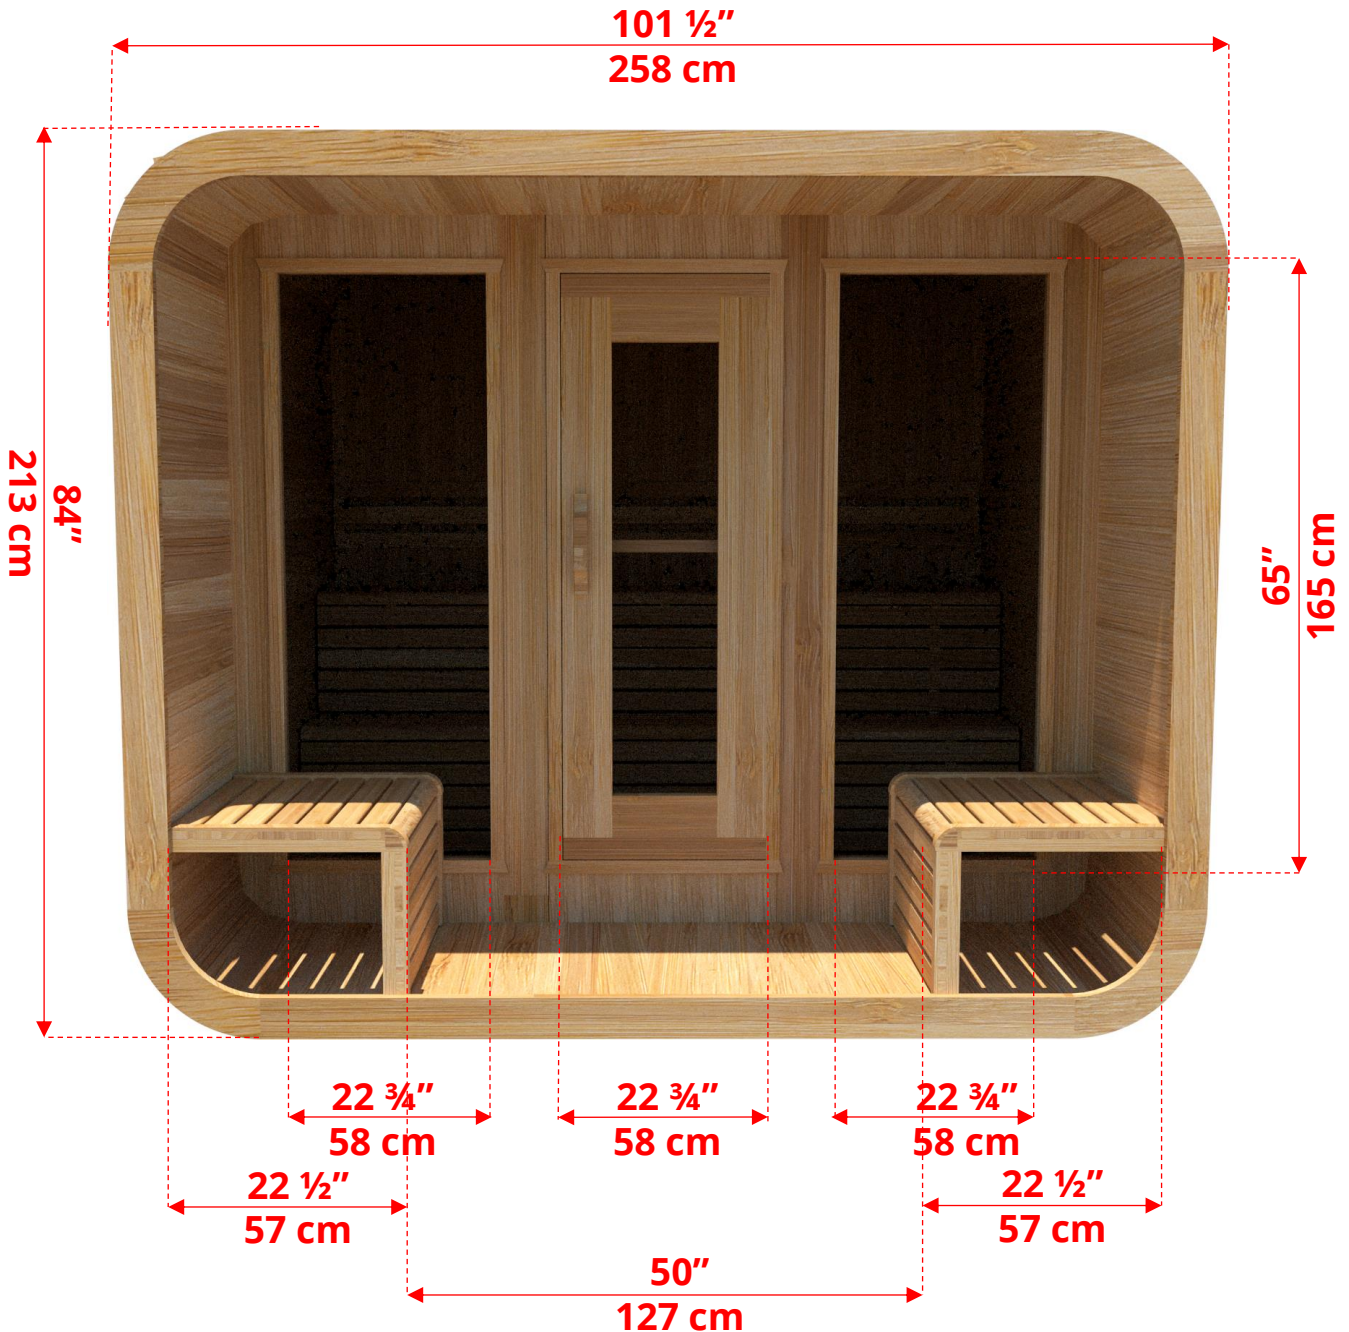

# 880LUP/882LUP 8'x8' (244cm x 244cm) Luna Sauna with Porch

# 880LUP/882LUP 8'x8' (244cm x 244cm) Luna Sauna with Porch

Floor Joist Spacing 7" (18cm) in from each end – 15 3/4" (40cm) spacing

# 880LUP/882LUP 8'x8' (244cm x 244cm) Luna Sauna with Porch

LUBACKB78  
2 Tier Benches on Back Wall

## 8'x8' (244cm x 244cm) Luna Sauna with Porch