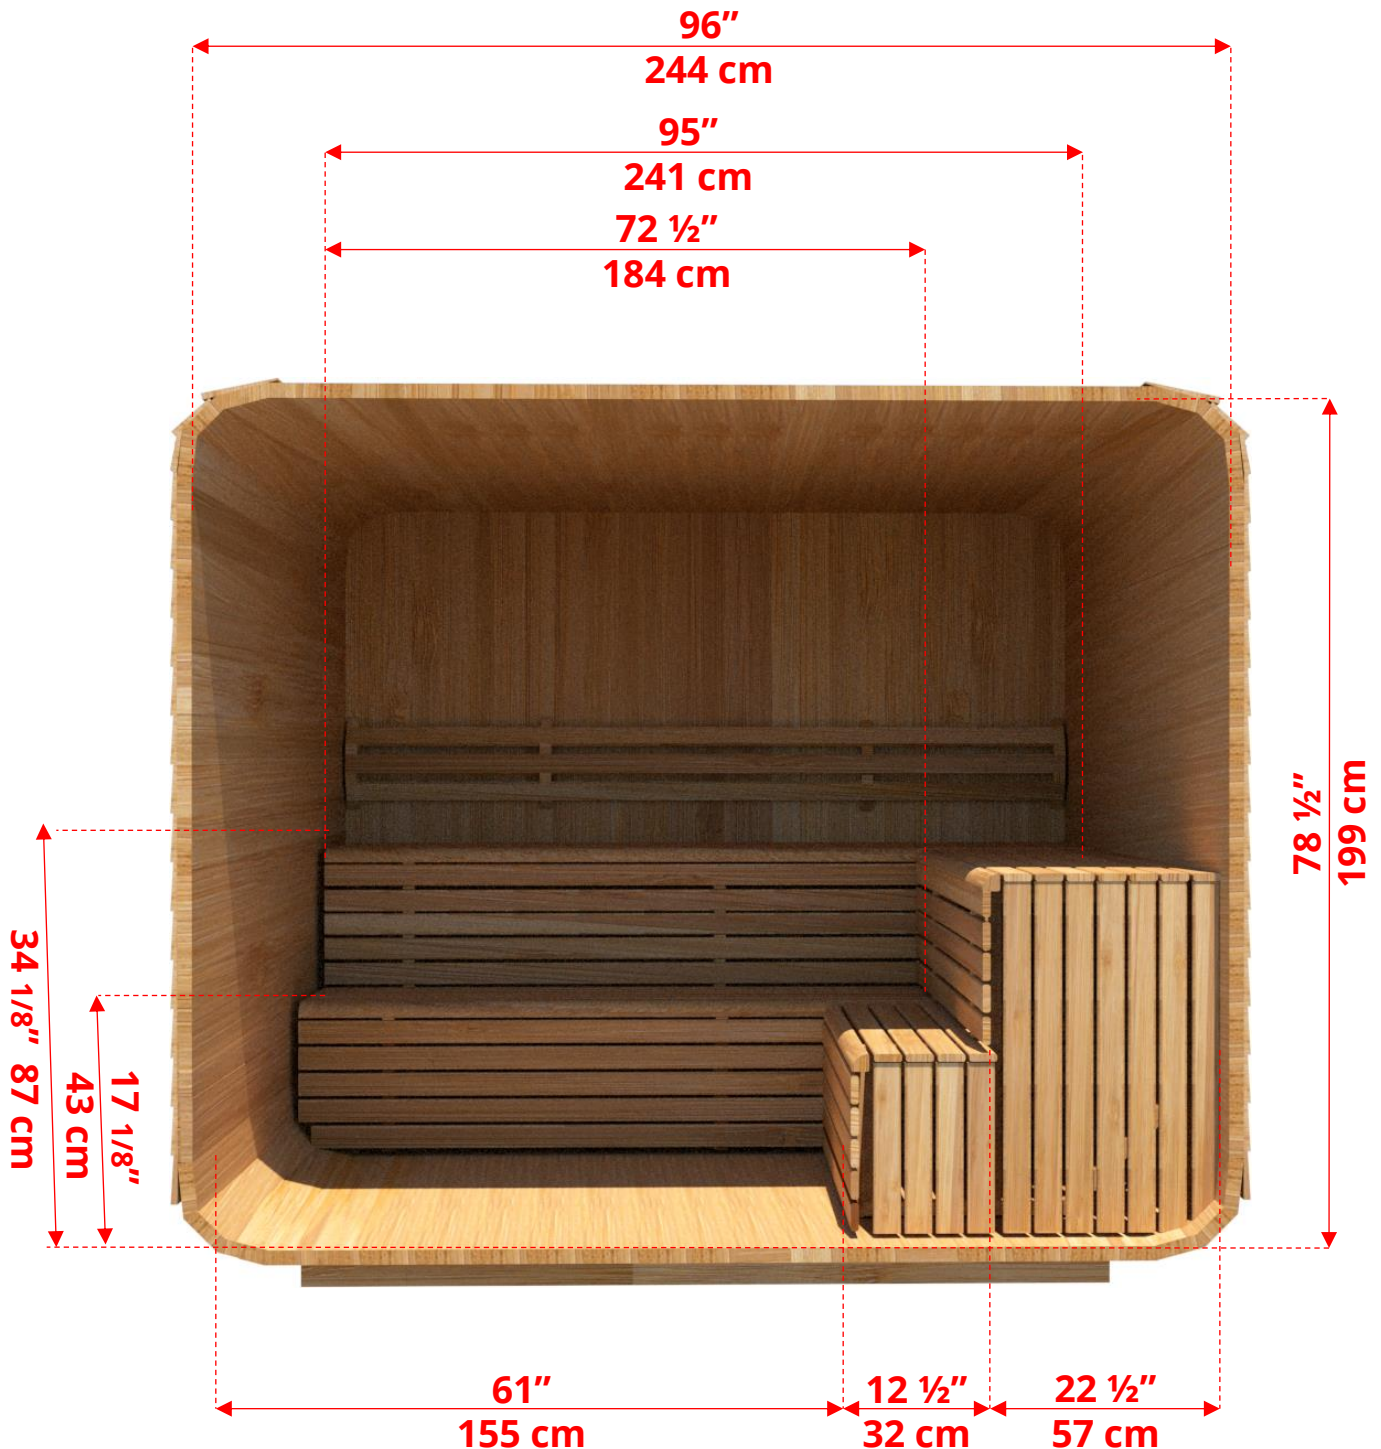

# 880LUP/882LUP 8'x8' (244cm x 244cm) Luna Sauna with Porch

Floor Joist Spacing 7" (18cm) in from each end – 15 3/4" (40cm) spacing

# 880LUP/882LUP 8'x8' (244cm x 244cm) Luna Sauna with Porch

LUBACKB78  
2 Tier Benches on Back Wall

# 880LUP/882LUP 8'x8' (244cm x 244cm) Luna Sauna with Porch

LURBL8  
Luna L Benches on Right Side