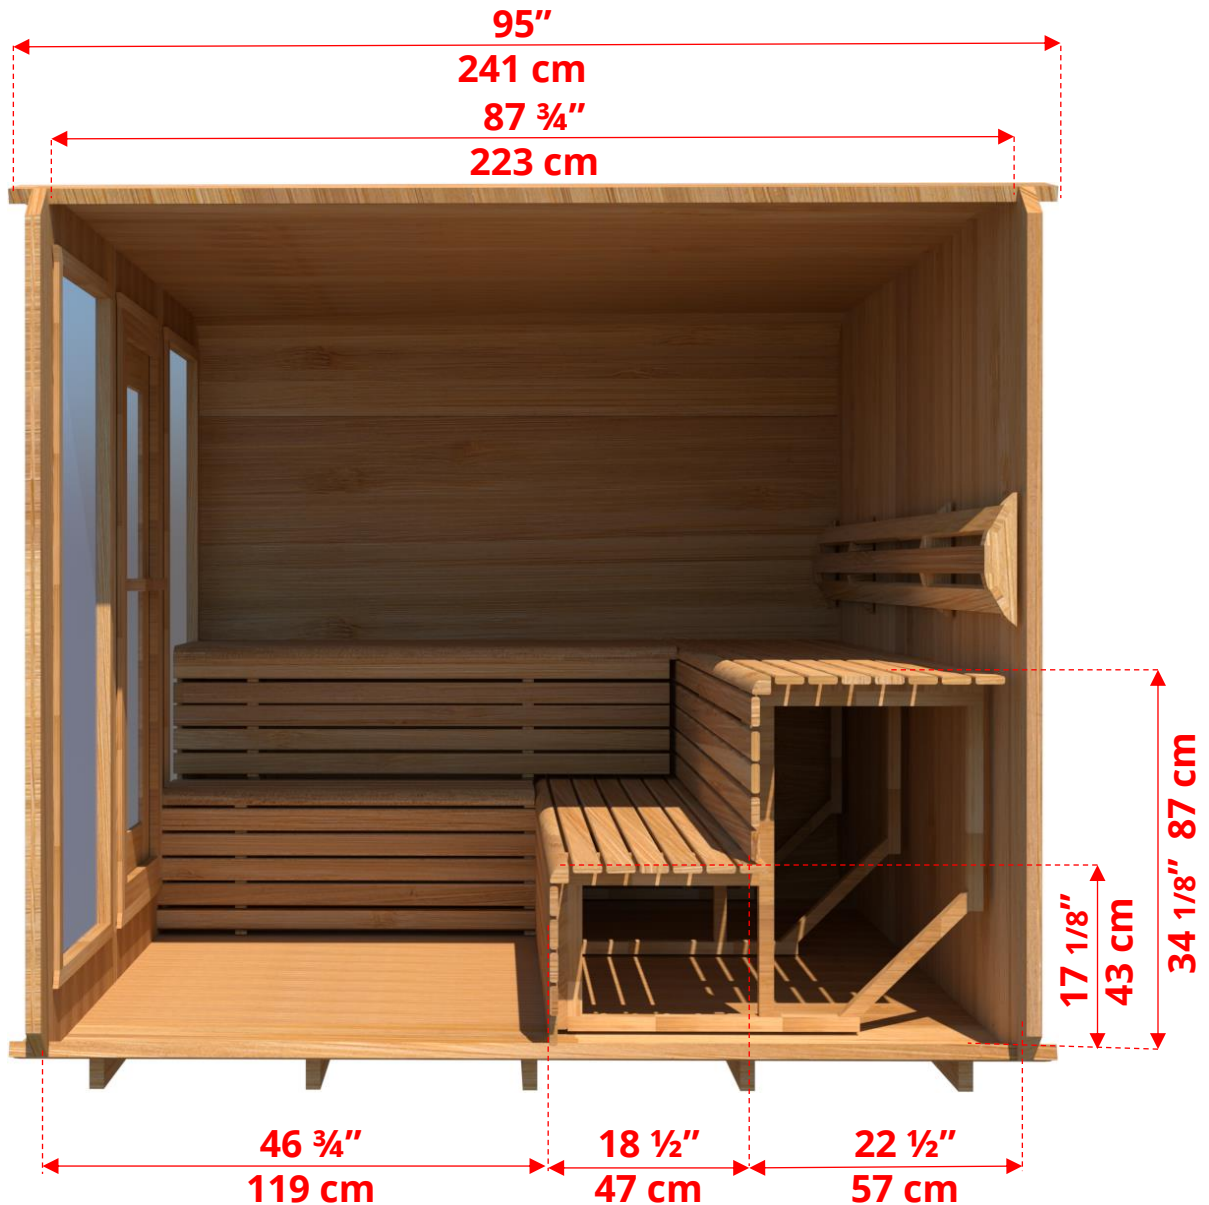

# 880LUP/882LUP 8'x8' (244cm x 244cm) Luna Sauna with Porch

LURBL8  
Luna L Benches on Right Side

# 880LUP/882LUP 8'x8' (244cm x 244cm) Luna Sauna with Porch

LULBL8  
Luna L Benches on Left Side