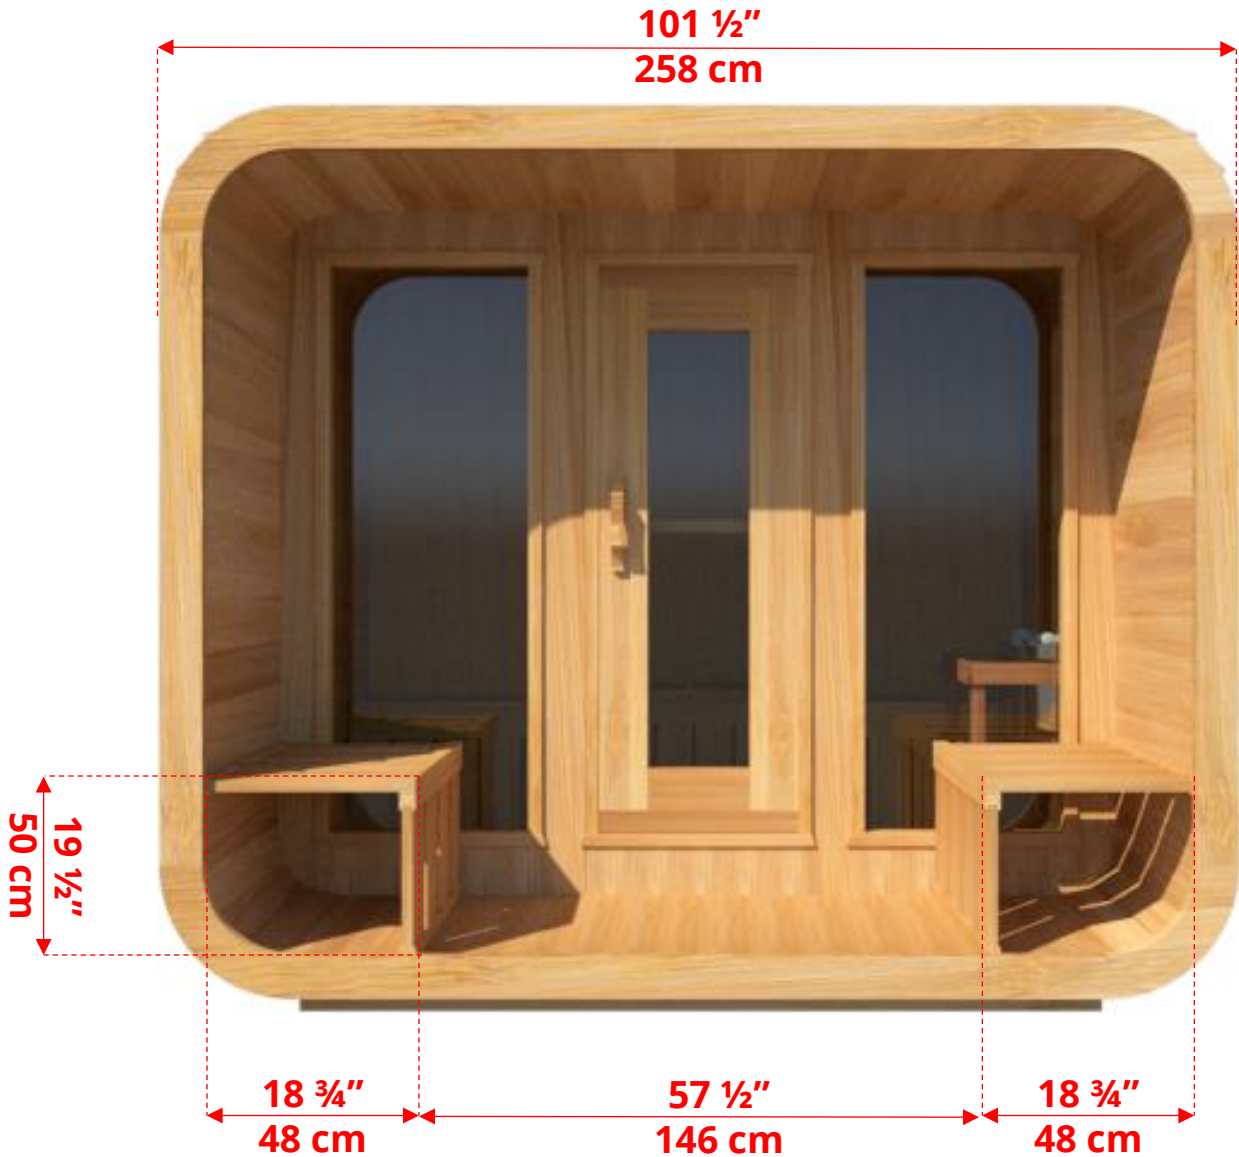

880LUP/882LUP 8'x8' (244cm x 244cm) Luna Sauna with Porch

LULPO
Lounge Benches for Porch