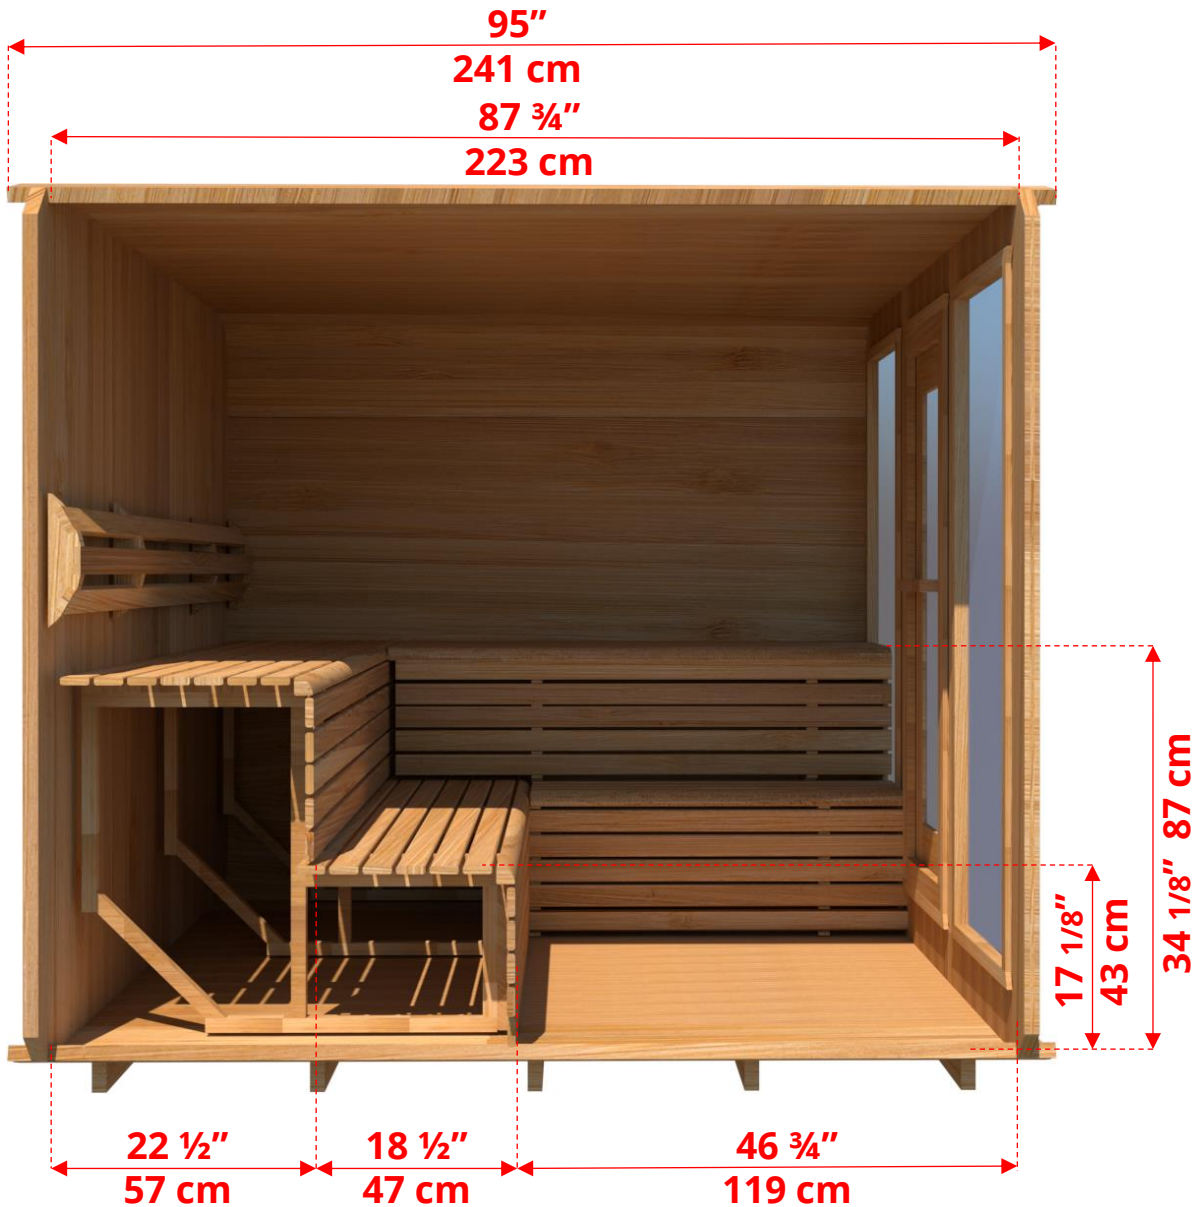

# 880LUP/882LUP 8'x8' (244cm x 244cm) Luna Sauna with Porch

LUBACKB78  
2 Tier Benches on Back Wall

# 880LUP/882LUP 8'x8' (244cm x 244cm) Luna Sauna with Porch

LURBL8  
Luna L Benches on Right Side