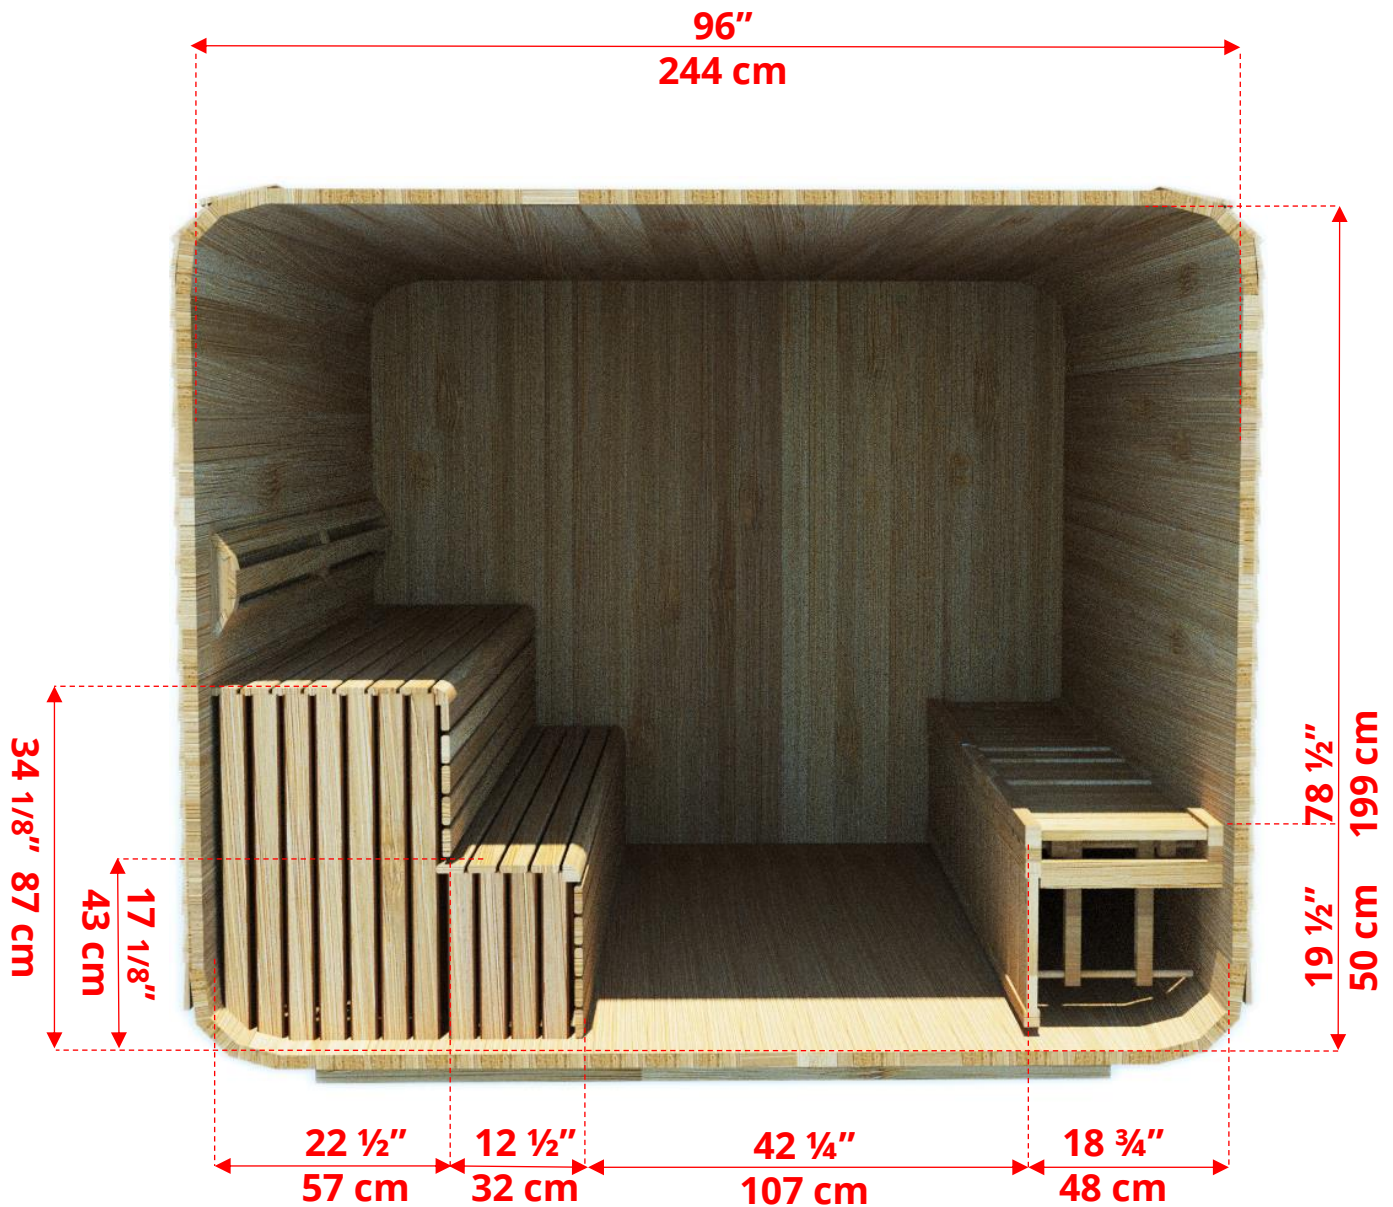

# 880LUP/882LUP 8'x8' (244cm x 244cm) Luna Sauna with Porch

LULBL8  
Luna L Benches on Left Side

# 880LUP/882LUP 8'x8' (244cm x 244cm) Luna Sauna with Porch

LUSIDE8  
8' Luna Side Wall Benches

# 880LUP/882LUP 8'x8' (244cm x 244cm) Luna Sauna with Porch

LULRSIDE8

8' Luna Lounge on Right, 2 Tier on Left

# 880LUP/882LUP 8'x8' (244cm x 244cm) Luna Sauna with Porch

LULLSIDE8  
8' Luna Lounge on Left, 2 Tier on Right