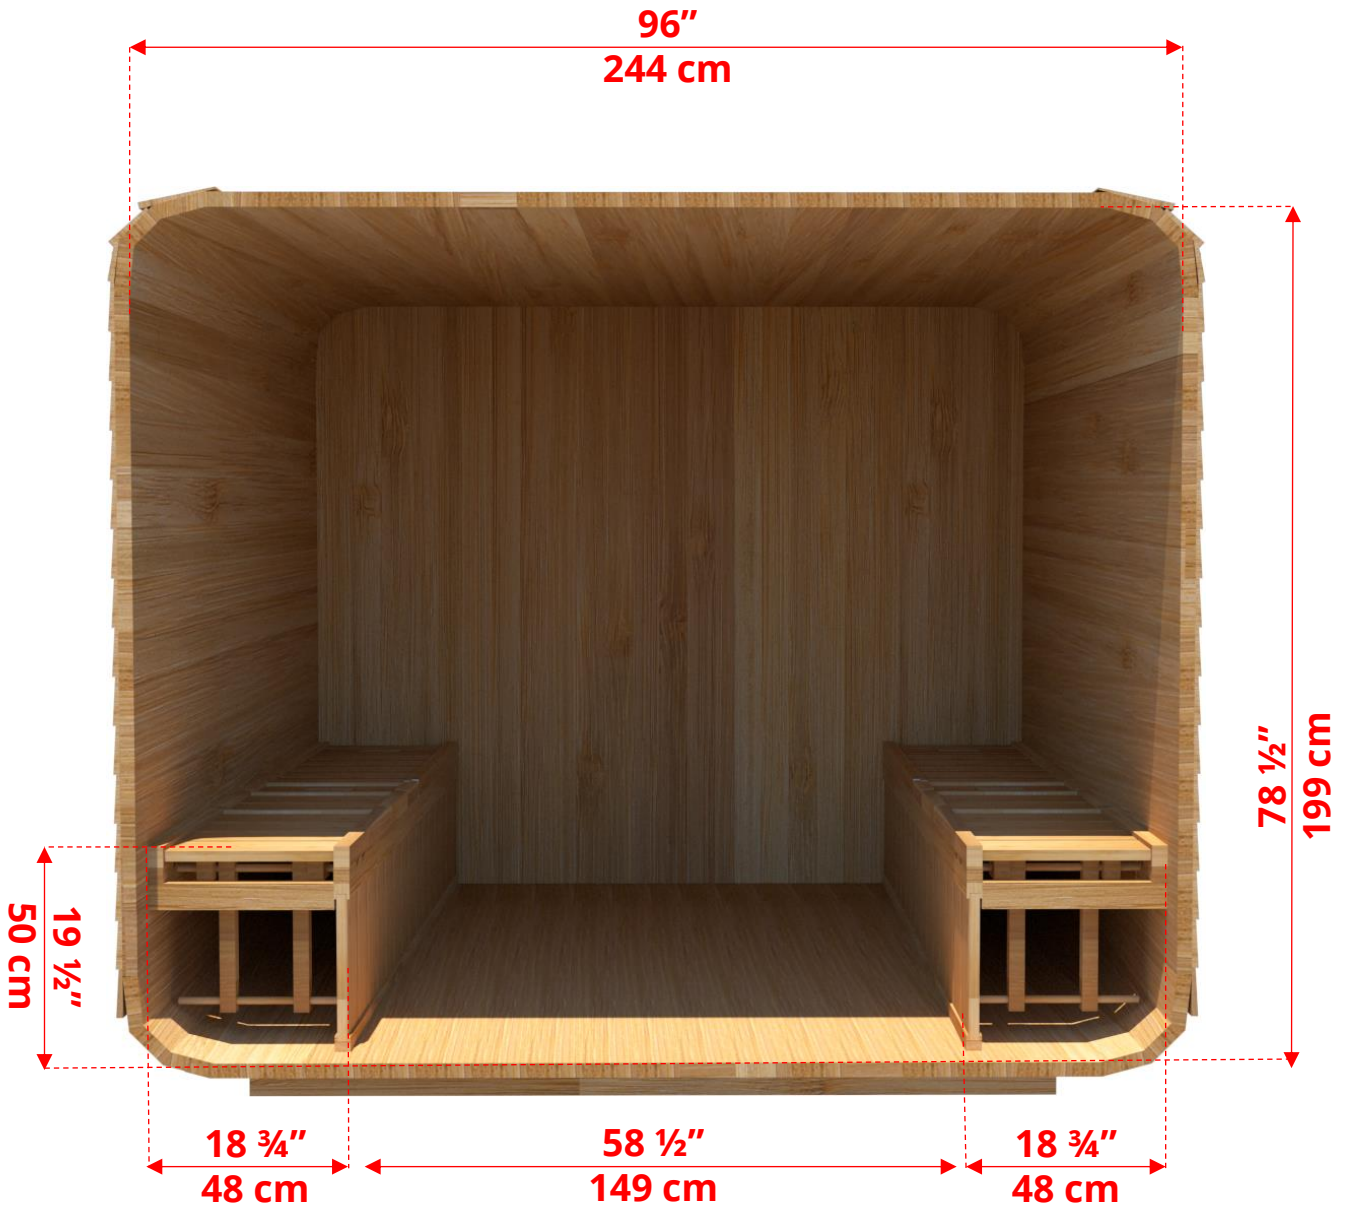

# 880LUP/882LUP 8'x8' (244cm x 244cm) Luna Sauna with Porch

LULPO  
Lounge Benches for Porch

## 8'x8' (244cm x 244cm) Luna Sauna with Porch

LUBACK  
Lounge Bench on Back Wall

# 880LUP/882LUP 8'x8' (244cm x 244cm) Luna Sauna with Porch

LULSIDE8  
8' Luna Side Wall Lounge Benches

## 8'x8' (244cm x 244cm) Luna Sauna with Porch