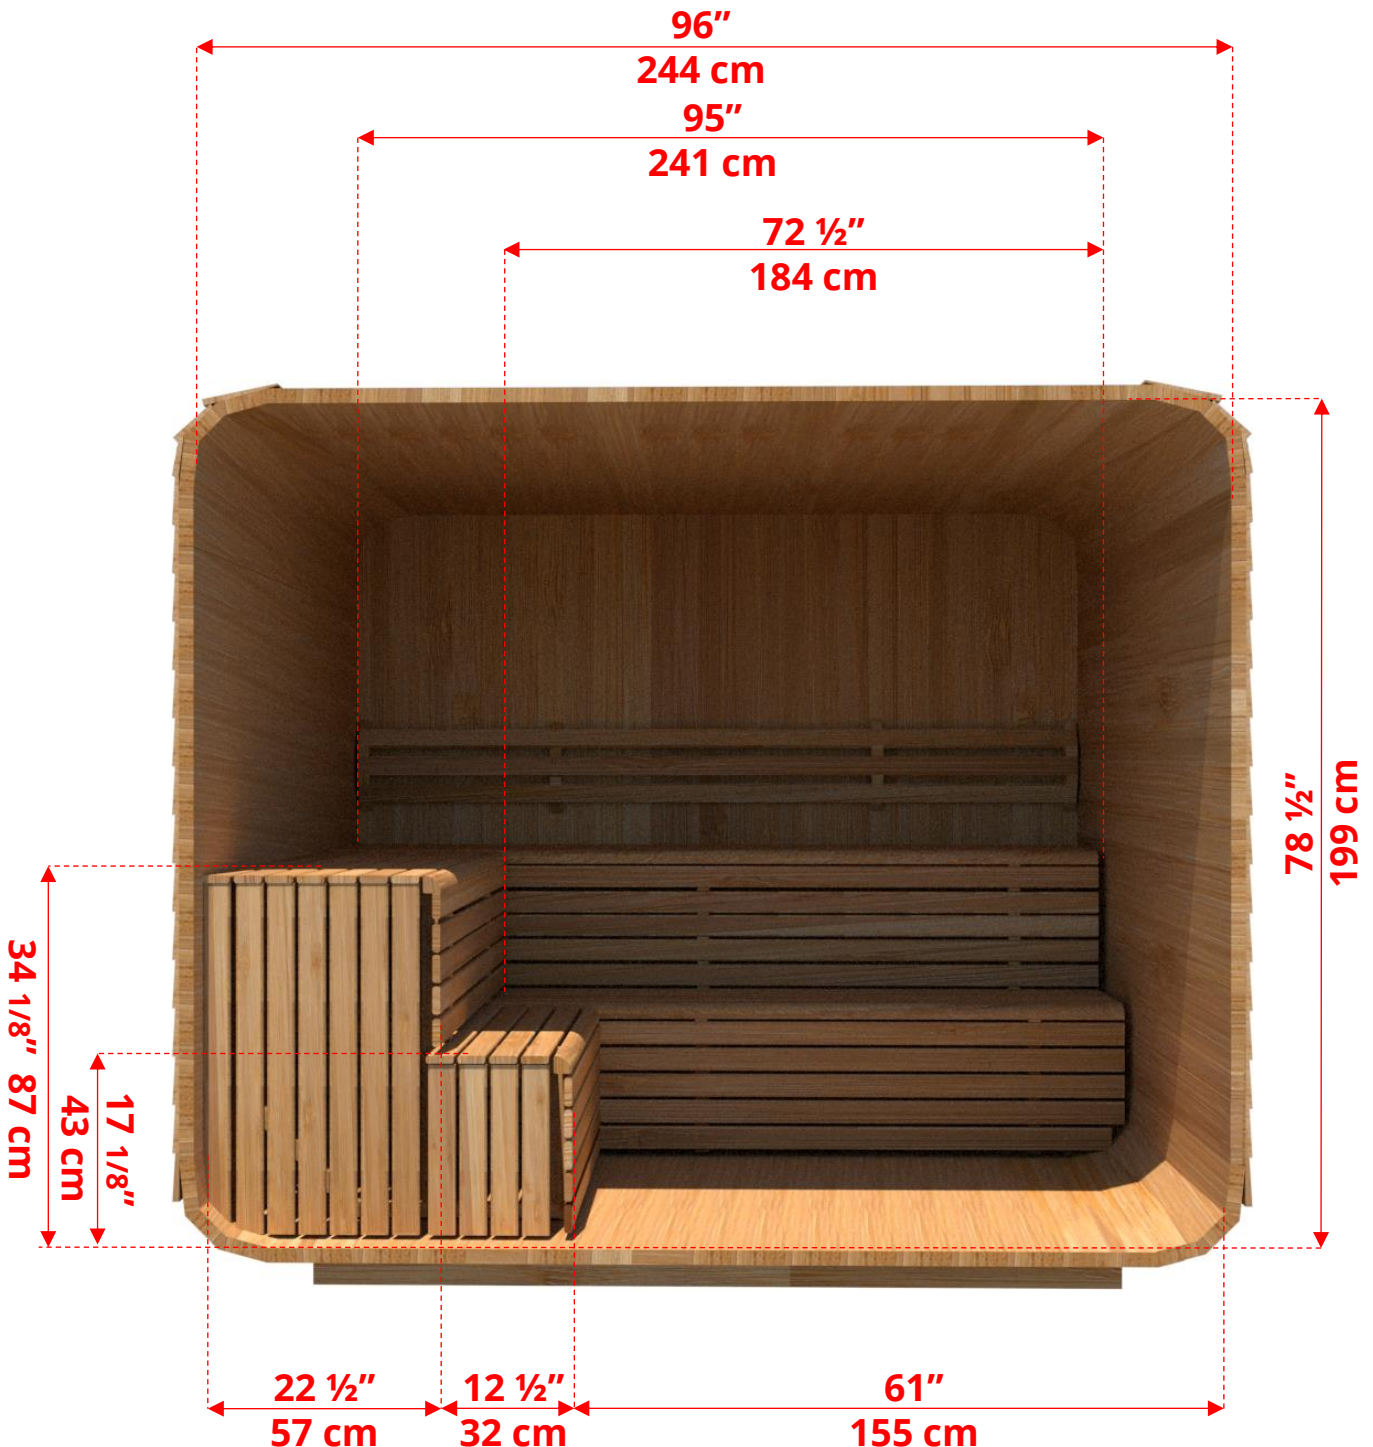

# 880LUP/882LUP 8'x8' (244cm x 244cm) Luna Sauna with Porch

LUBACKB78  
2 Tier Benches on Back Wall

# 880LUP/882LUP 8'x8' (244cm x 244cm) Luna Sauna with Porch

LURBL8  
Luna L Benches on Right Side

# 880LUP/882LUP 8'x8' (244cm x 244cm) Luna Sauna with Porch

LULBL8  
Luna L Benches on Left Side