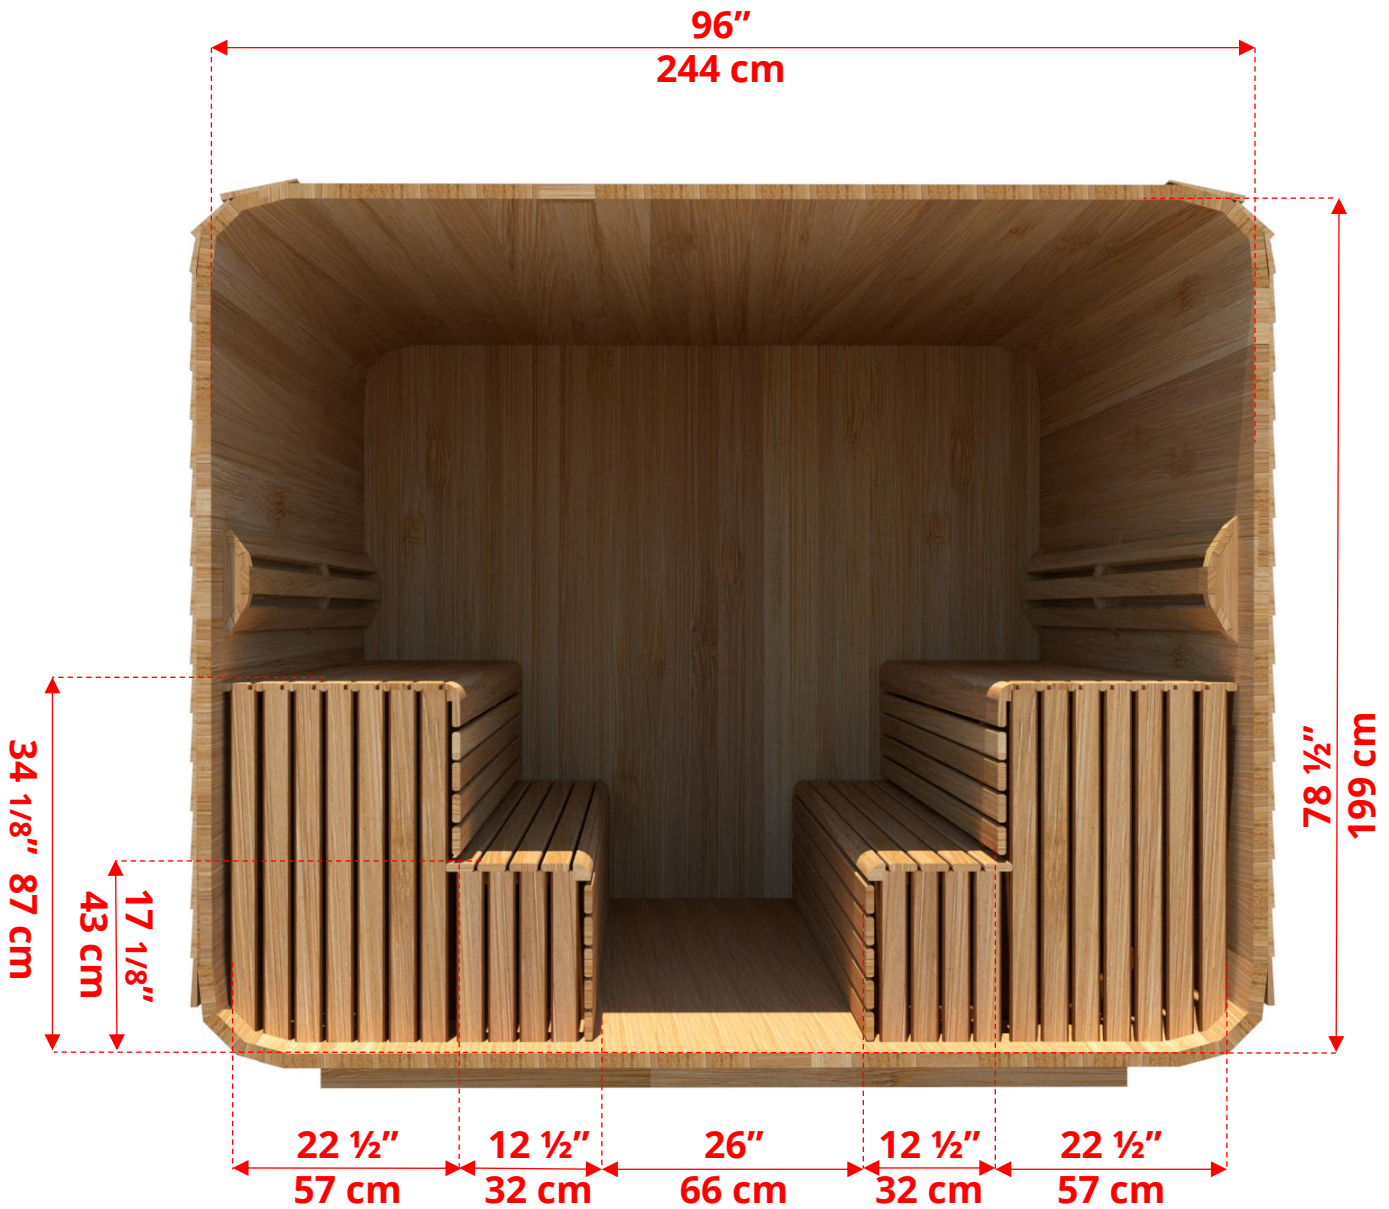

# 880LUP/882LUP 8'x8' (244cm x 244cm) Luna Sauna with Porch

LULBL8  
Luna L Benches on Left Side

# 880LUP/882LUP 8'x8' (244cm x 244cm) Luna Sauna with Porch

LUSIDE8  
8' Luna Side Wall Benches

# 880LUP/882LUP 8'x8' (244cm x 244cm) Luna Sauna with Porch

LULRSIDE8

8' Luna Lounge on Right, 2 Tier on Left