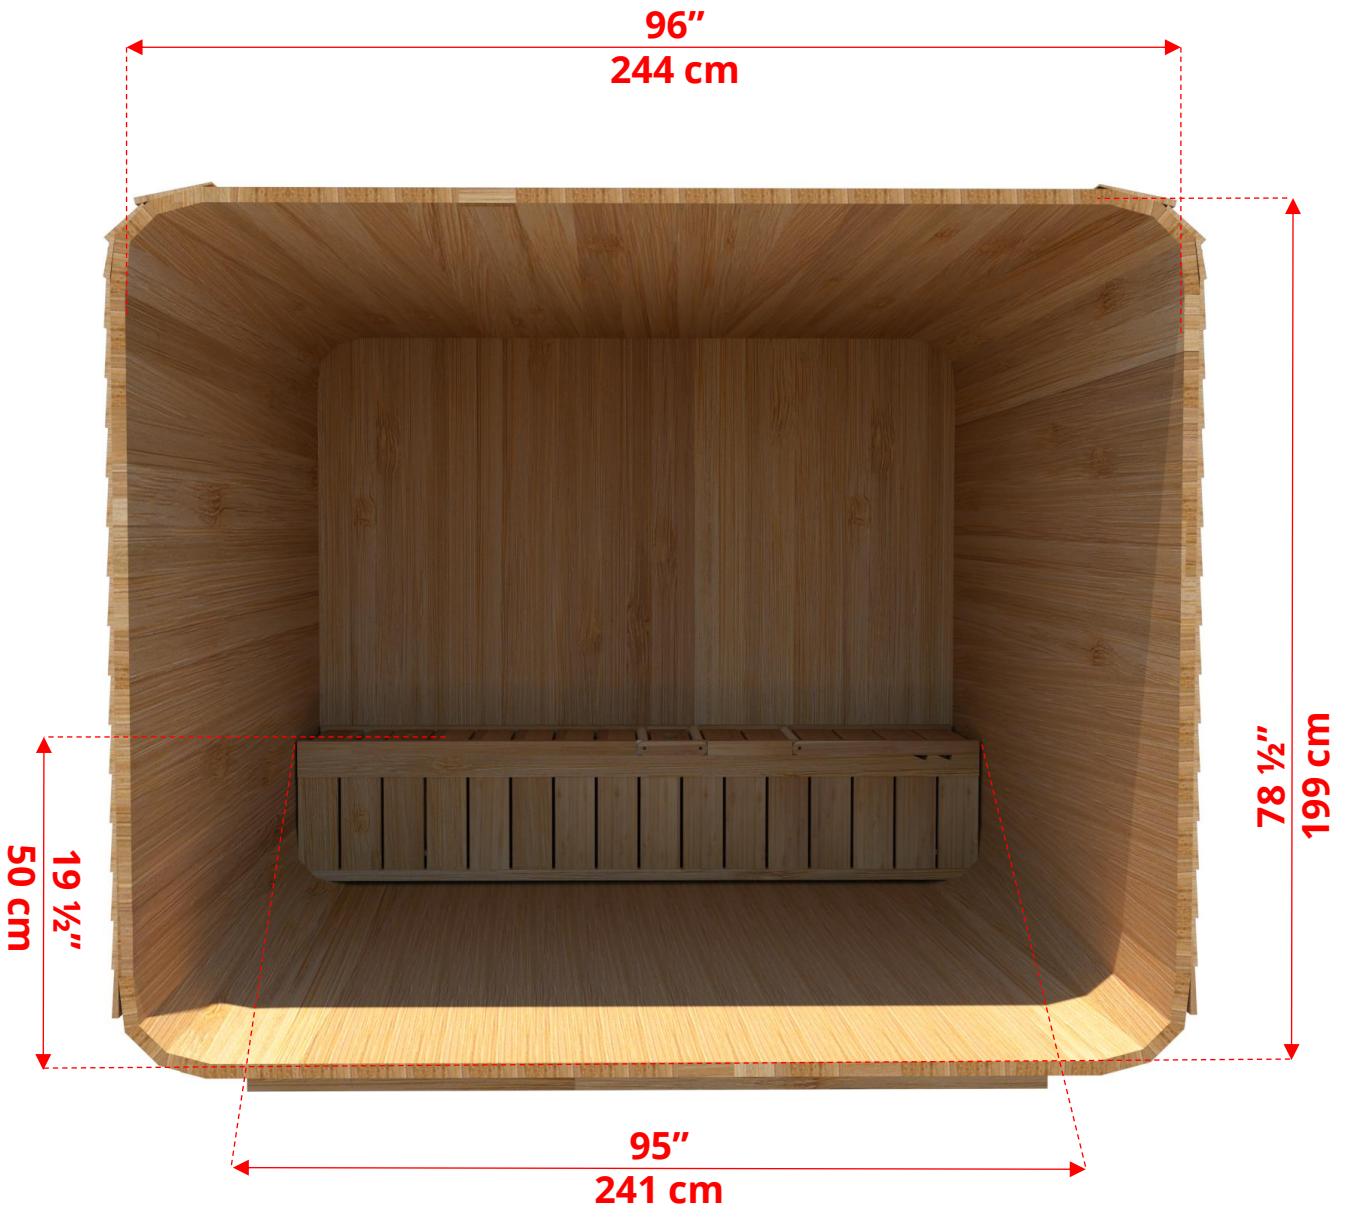

# 880LUP/882LUP 8'x8' (244cm x 244cm) Luna Sauna with Porch

LULLSIDE8  
8' Luna Lounge on Left, 2 Tier on Right

# 880LUP/882LUP 8'x8' (244cm x 244cm) Luna Sauna with Porch

LULPO  
Lounge Benches for Porch

## 8'x8' (244cm x 244cm) Luna Sauna with Porch

LUBACK  
Lounge Bench on Back Wall