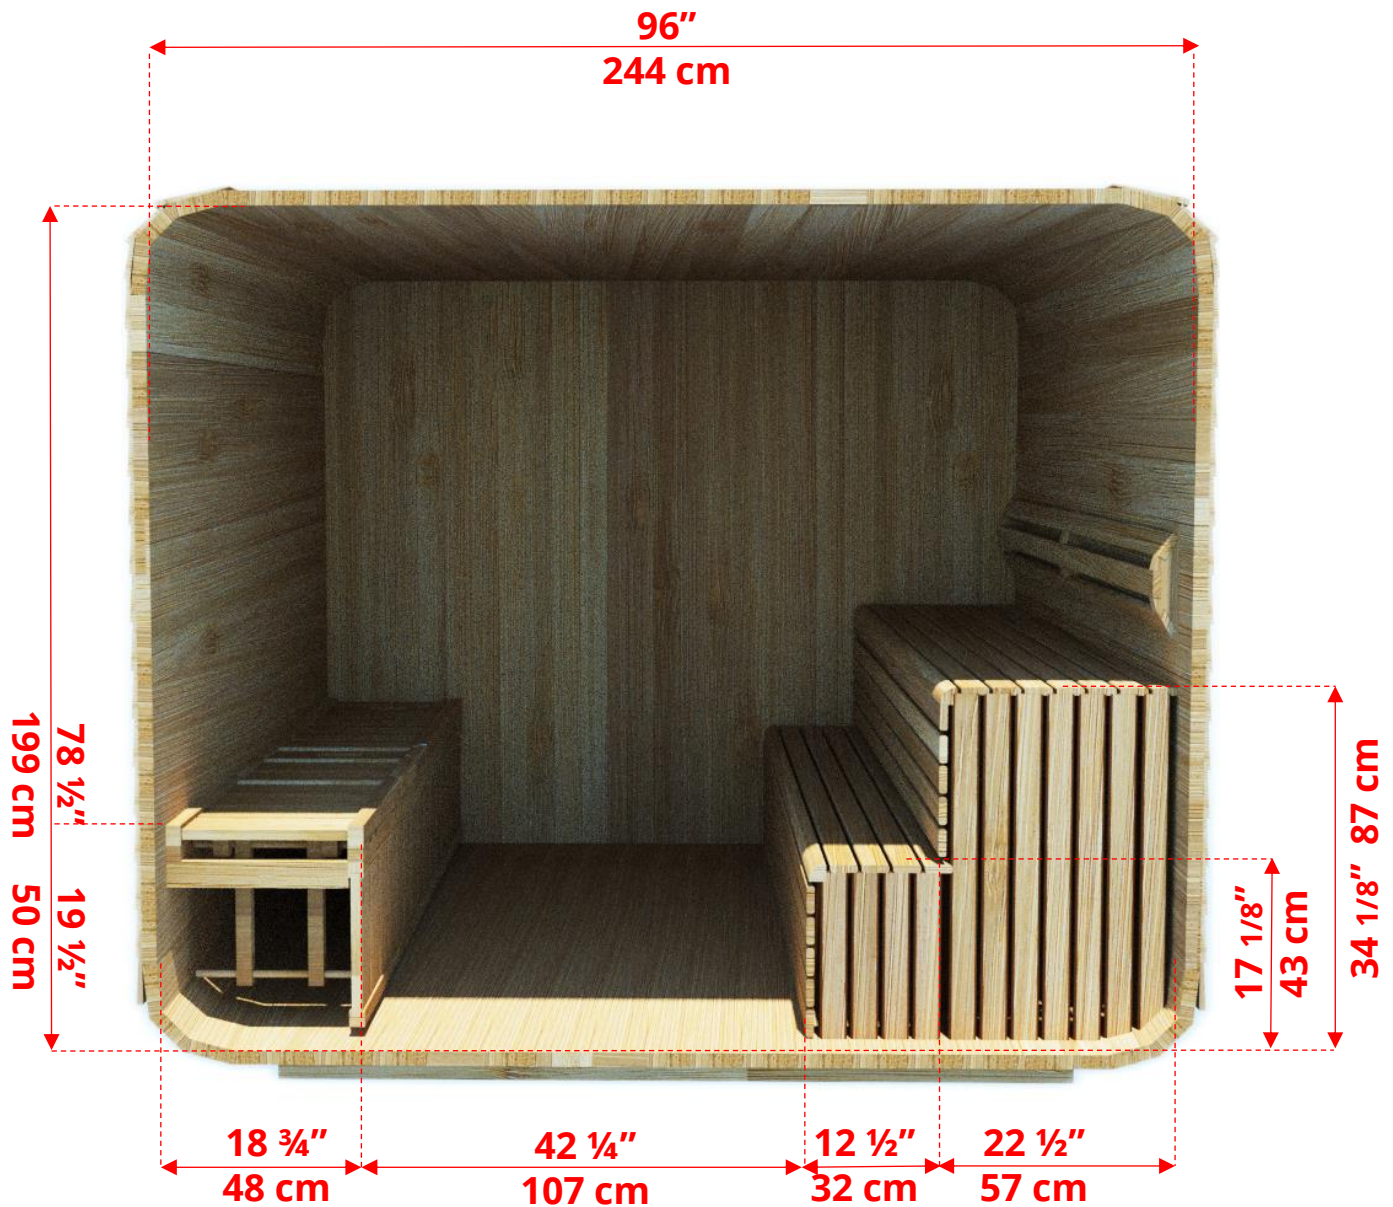

# 880LUP/882LUP 8'x8' (244cm x 244cm) Luna Sauna with Porch

LUSIDE8  
8' Luna Side Wall Benches

# 880LUP/882LUP 8'x8' (244cm x 244cm) Luna Sauna with Porch

LULRSIDE8

8' Luna Lounge on Right, 2 Tier on Left

# 880LUP/882LUP 8'x8' (244cm x 244cm) Luna Sauna with Porch

LULLSIDE8  
8' Luna Lounge on Left, 2 Tier on Right