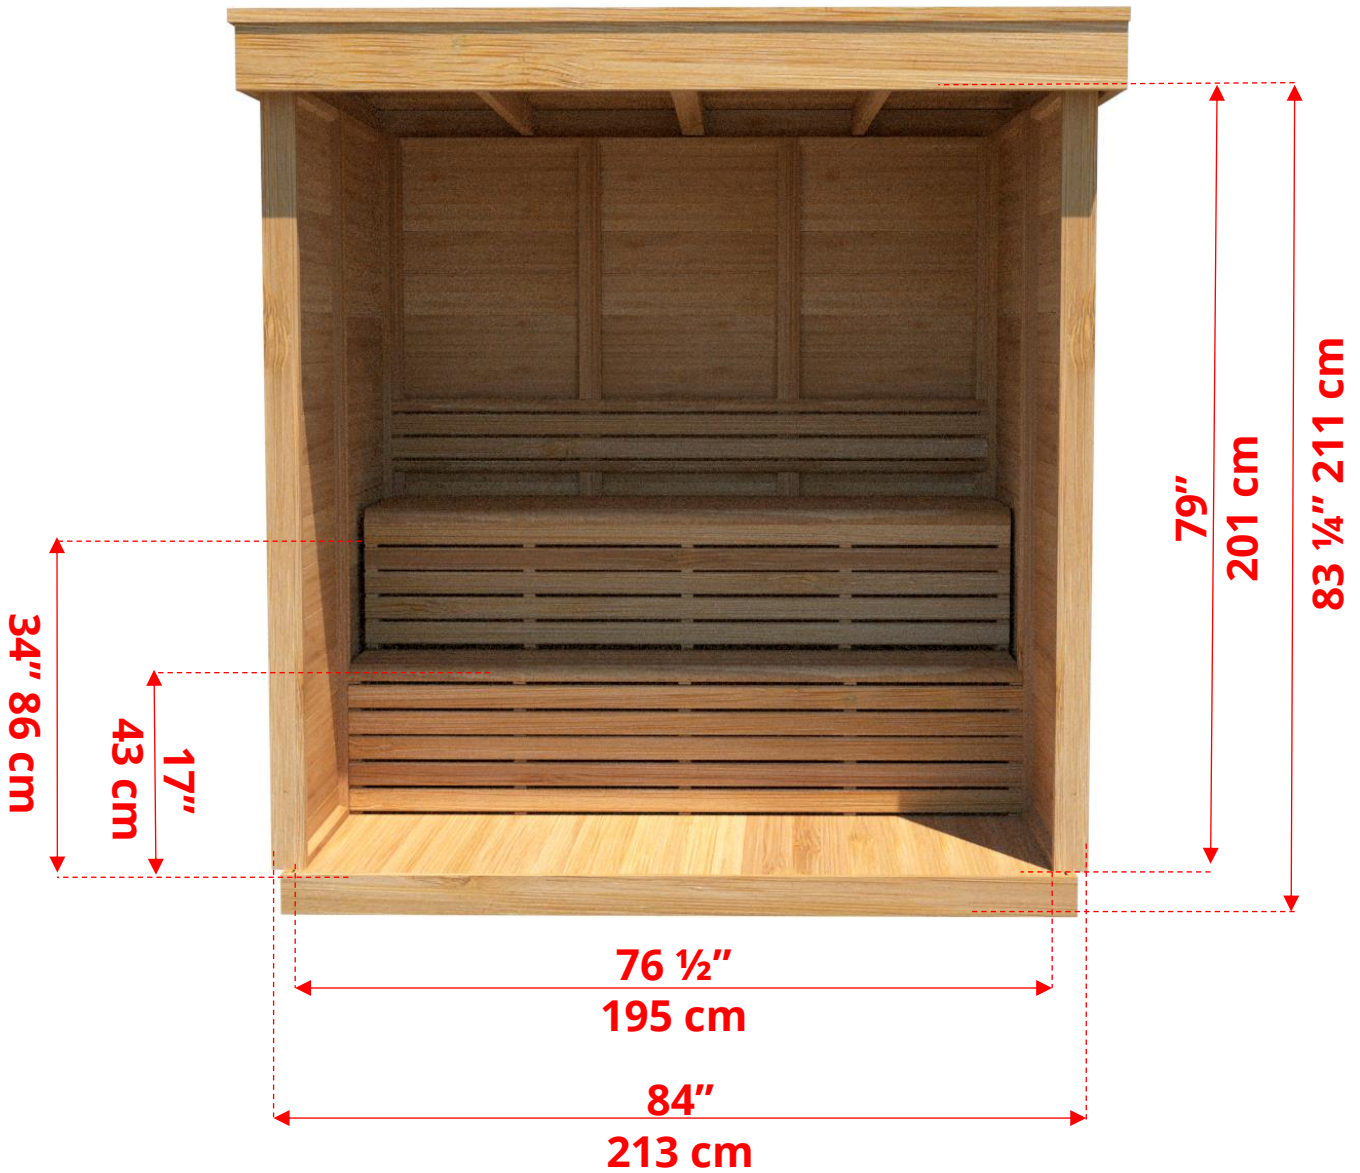

pure cübe

CU570/CU572 Outdoor Pure Cube Sauna

Manufactured by:

tel: 888-923-9813 | info@leisurecraft.com | web: www.leisurecraft.com