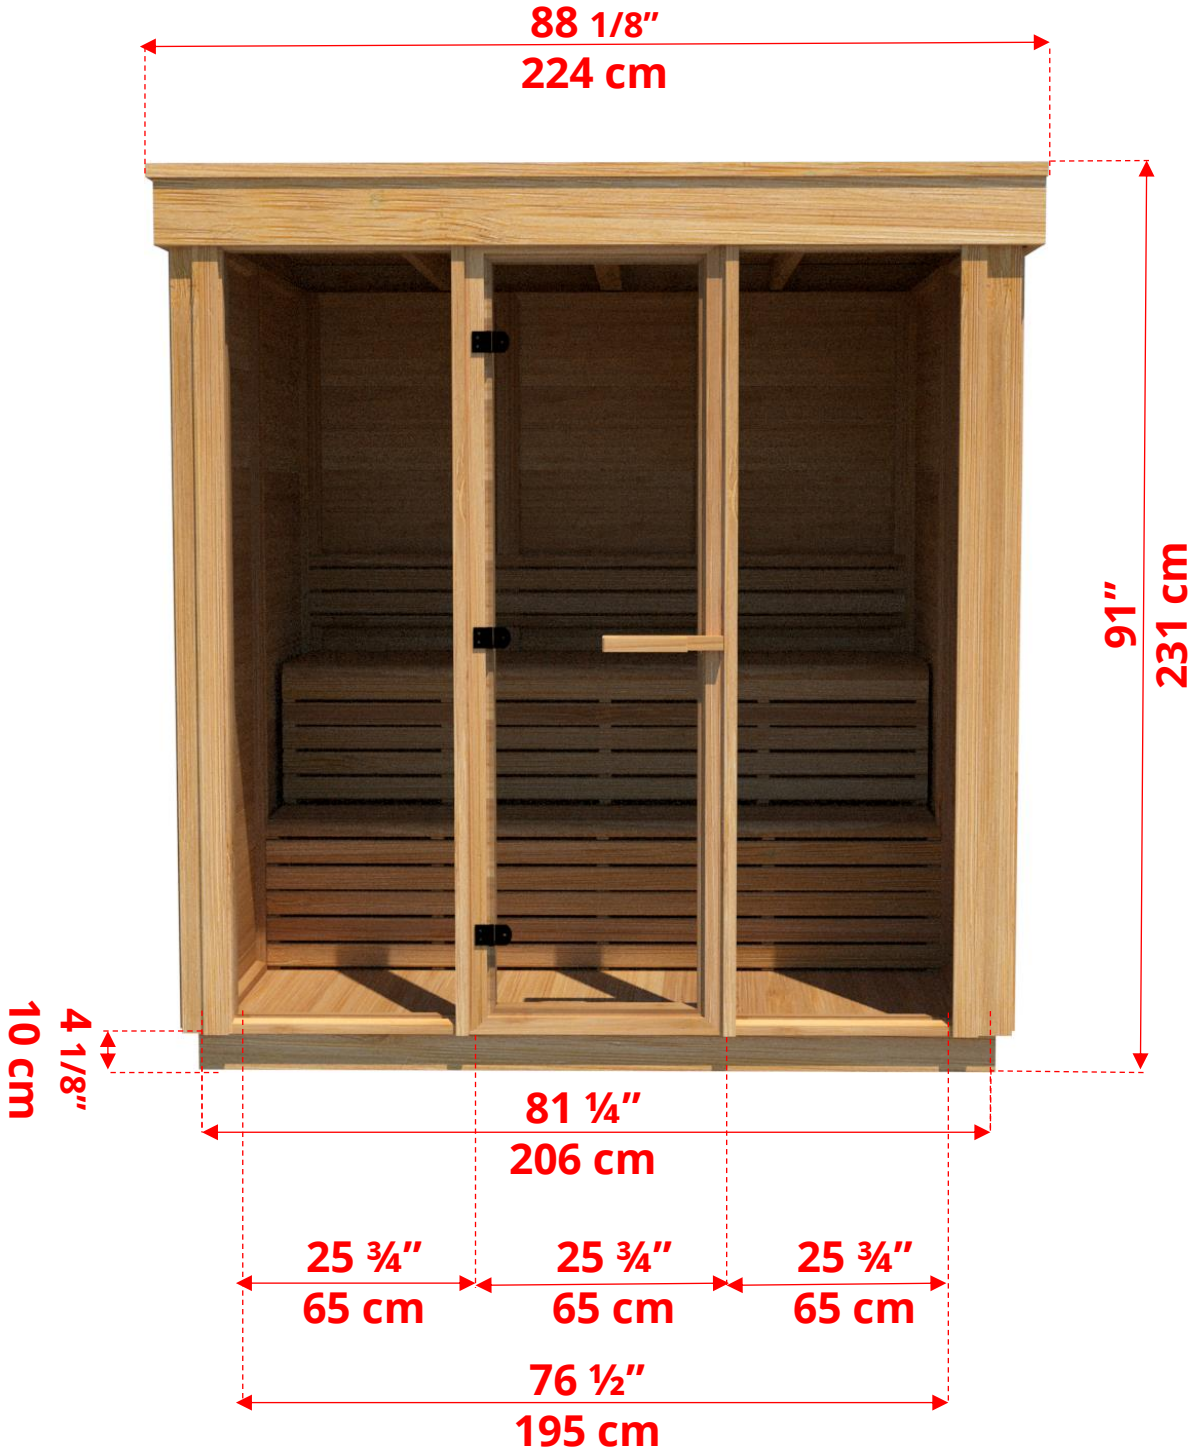

# CU570/CU572 Outdoor Pure Cube Sauna

Manufactured by:

pure cübe