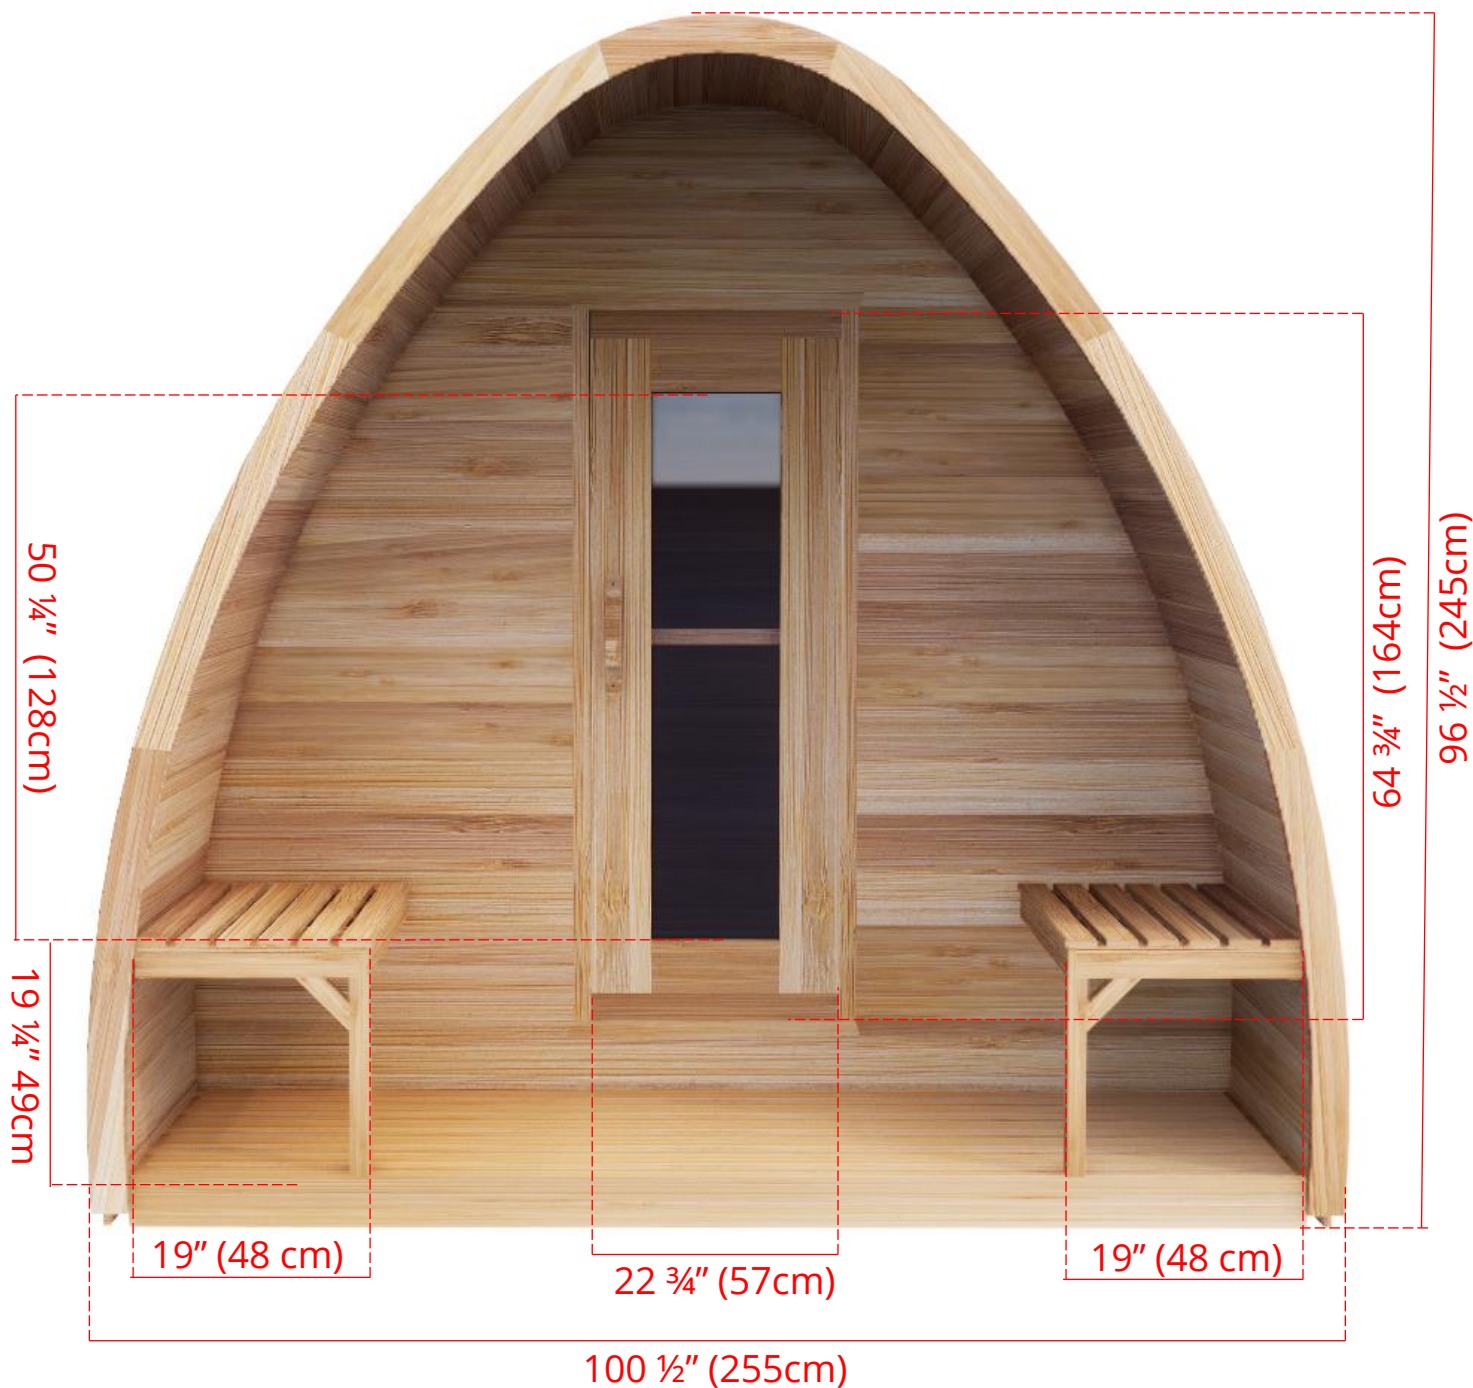

880P/882P

8' x 8' Western Red Cedar Pod Sauna With Porch

Manufactured by:

tel: 888-923-9813 | info@leisurecraft.com | web: www.leisurecraft.com

880P/882P

8' x 8' Western Red Cedar Pod Sauna With Porch

Manufactured by:

tel: 888-923-9813 | info@leisurecraft.com | web: www.leisurecraft.com

880P/882P

8' x 8' Western Red Cedar Pod Sauna With Porch

2 Tier Benches on Back Wall & Side Wall (Left or Right)

Manufactured by:

tel: 888-923-9813 | info@leisurecraft.com | web: www.leisurecraft.com

880P/882P

8' x 8' Western Red Cedar Pod Sauna With Porch

2 Tier Benches on Back Wall & Side Wall (Left or Right)

tel: 888-923-9813 | info@leisurecraft.com | web: www.leisurecraft.com

880P/882P

8' x 8' Western Red Cedar Pod Sauna With Porch

Available with L Bench or Side wall bench layout

* Only available with Electric Heater

880P/882P

8' x 8' Western Red Cedar Pod Sauna With Porch

Rectangle Window in Back Wall

20" (50cm) x 30" (76cm)

Available with L Bench or Side wall bench layout