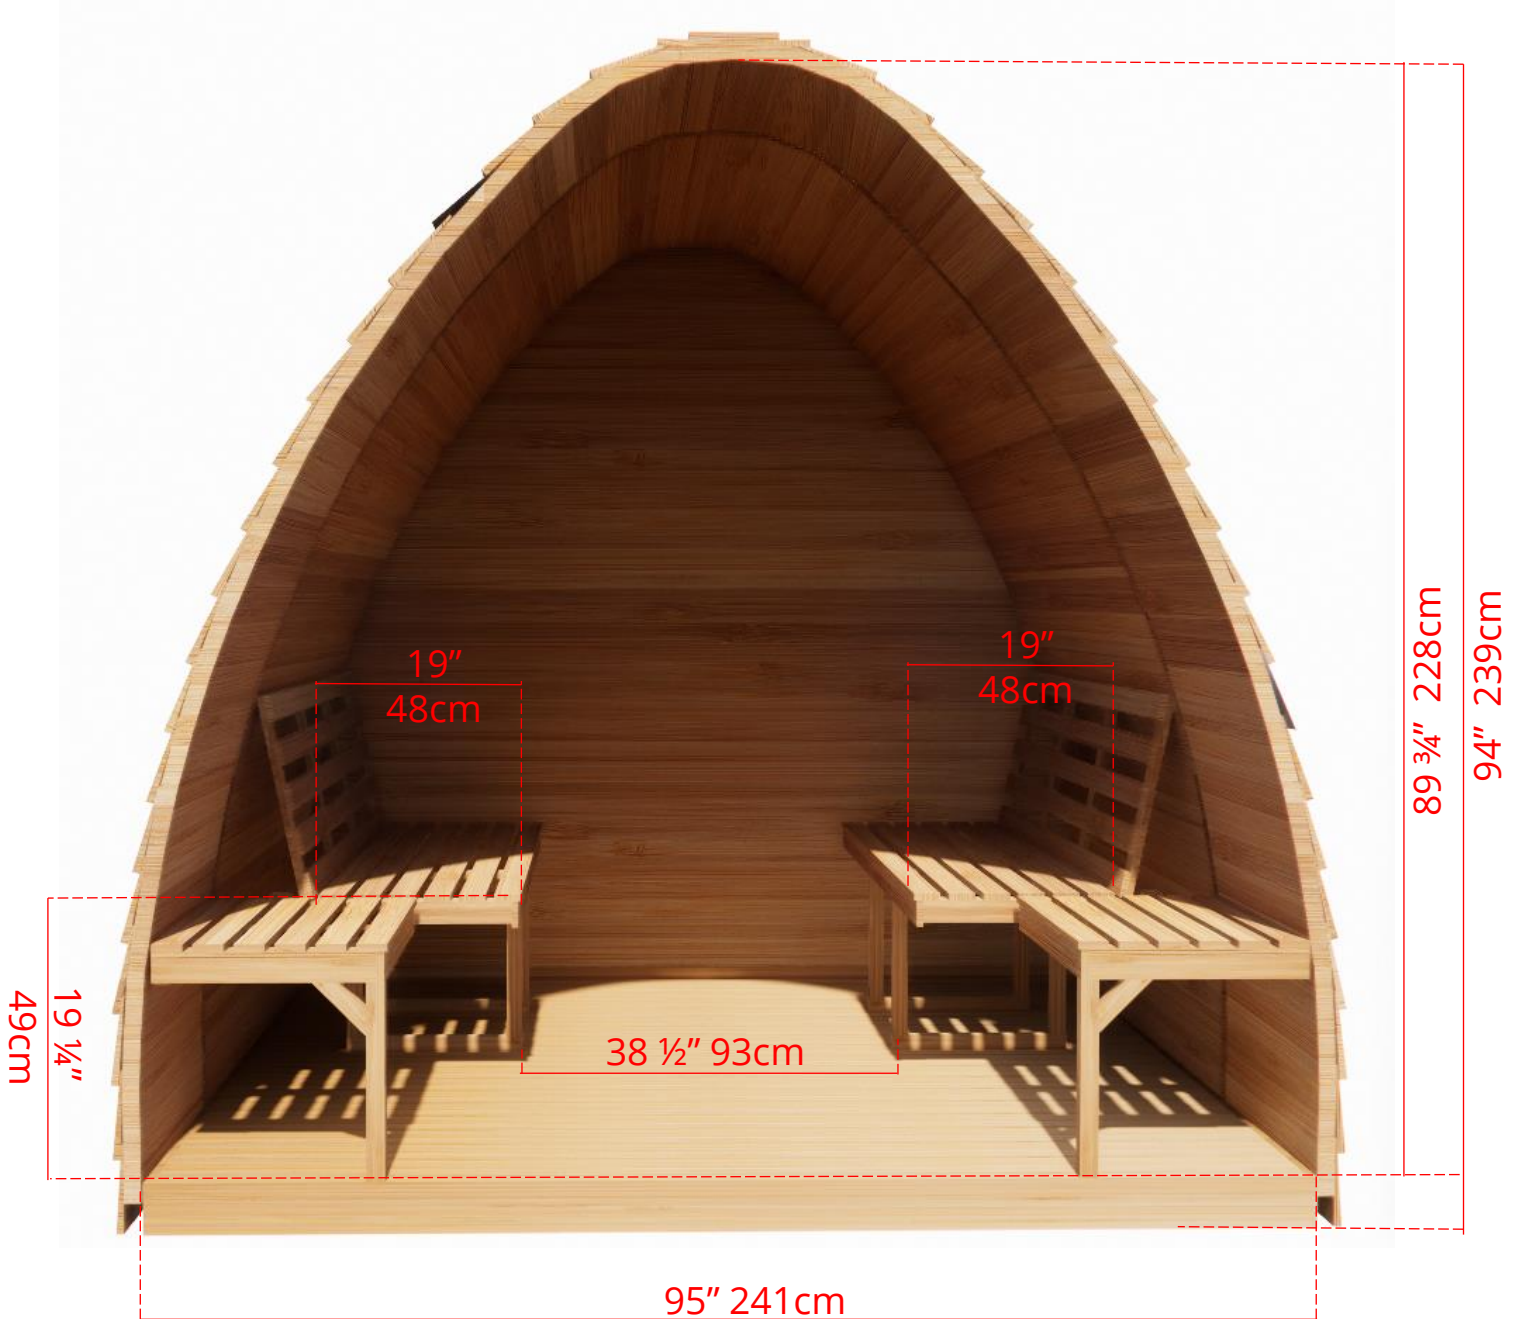

tel: 888-923-9813 | info@leisurecraft.com | web: www.leisurecraft.com

880P/882P

8' x 8' Western Red Cedar Pod Sauna With Porch

2 Tier Benches on Back Wall & Side Wall (Left or Right)

Manufactured by:

tel: 888-923-9813 | info@leisurecraft.com | web: www.leisurecraft.com

880P/882P

8' x 8' Western Red Cedar Pod Sauna With Porch

2 Tier Benches on Back Wall & Side Wall (Left or Right)

tel: 888-923-9813 | info@leisurecraft.com | web: www.leisurecraft.com

880P/882P

8' x 8' Western Red Cedar Pod Sauna With Porch

Side Wall Benches

Manufactured by:

tel: 888-923-9813 | info@leisurecraft.com | web: www.leisurecraft.com

880P/882P

8' x 8' Western Red Cedar Pod Sauna With Porch

Side Wall Benches

Manufactured by:

tel: 888-923-9813 | info@leisurecraft.com | web: www.leisurecraft.com

Available with L Bench or Side wall bench layout

* Only available with Electric Heater

880P/882P

8' x 8' Western Red Cedar Pod Sauna With Porch

Rectangle Window in Back Wall

20" (50cm) x 30" (76cm)

Available with L Bench or Side wall bench layout