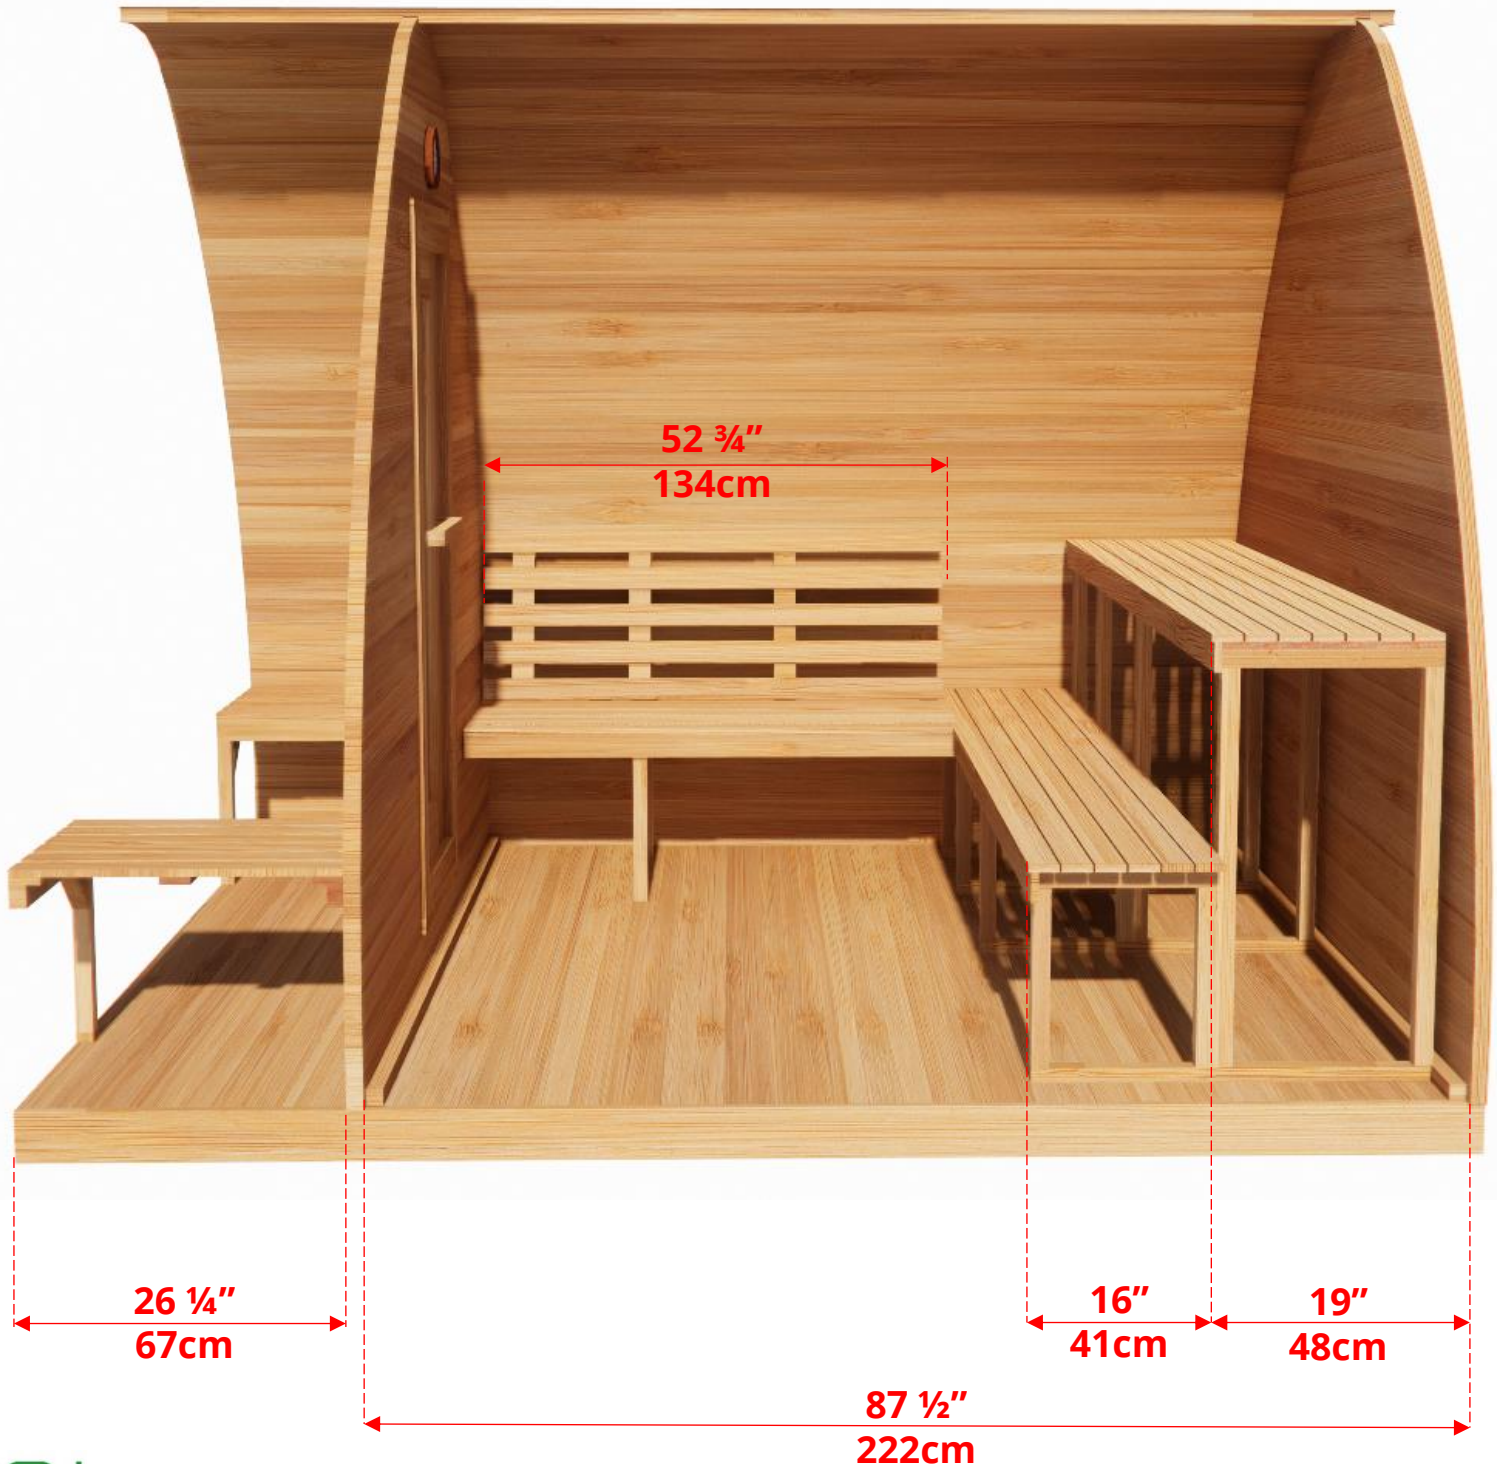

tel: 888-923-9813 | info@leisurecraft.com | web: www.leisurecraft.com

880P/882P

8' x 8' Western Red Cedar Pod Sauna With Porch

2 Tier Benches on Back Wall & Side Wall (Left or Right)

Manufactured by:

tel: 888-923-9813 | info@leisurecraft.com | web: www.leisurecraft.com

880P/882P

8' x 8' Western Red Cedar Pod Sauna With Porch

2 Tier Benches on Back Wall & Side Wall (Left or Right)

tel: 888-923-9813 | info@leisurecraft.com | web: www.leisurecraft.com

880P/882P

8' x 8' Western Red Cedar Pod Sauna With Porch

Available with L Bench or Side wall bench layout

* Only available with Electric Heater

880P/882P

8' x 8' Western Red Cedar Pod Sauna With Porch

Rectangle Window in Back Wall

20" (50cm) x 30" (76cm)

Available with L Bench or Side wall bench layout

* Only available with Electric Heater

880P/882P

8' x 8' Western Red Cedar Pod Sauna With Porch

-2 Windows in Front Wall of POD Sauna

12" (30cm) x 26 ¼" (67cm)