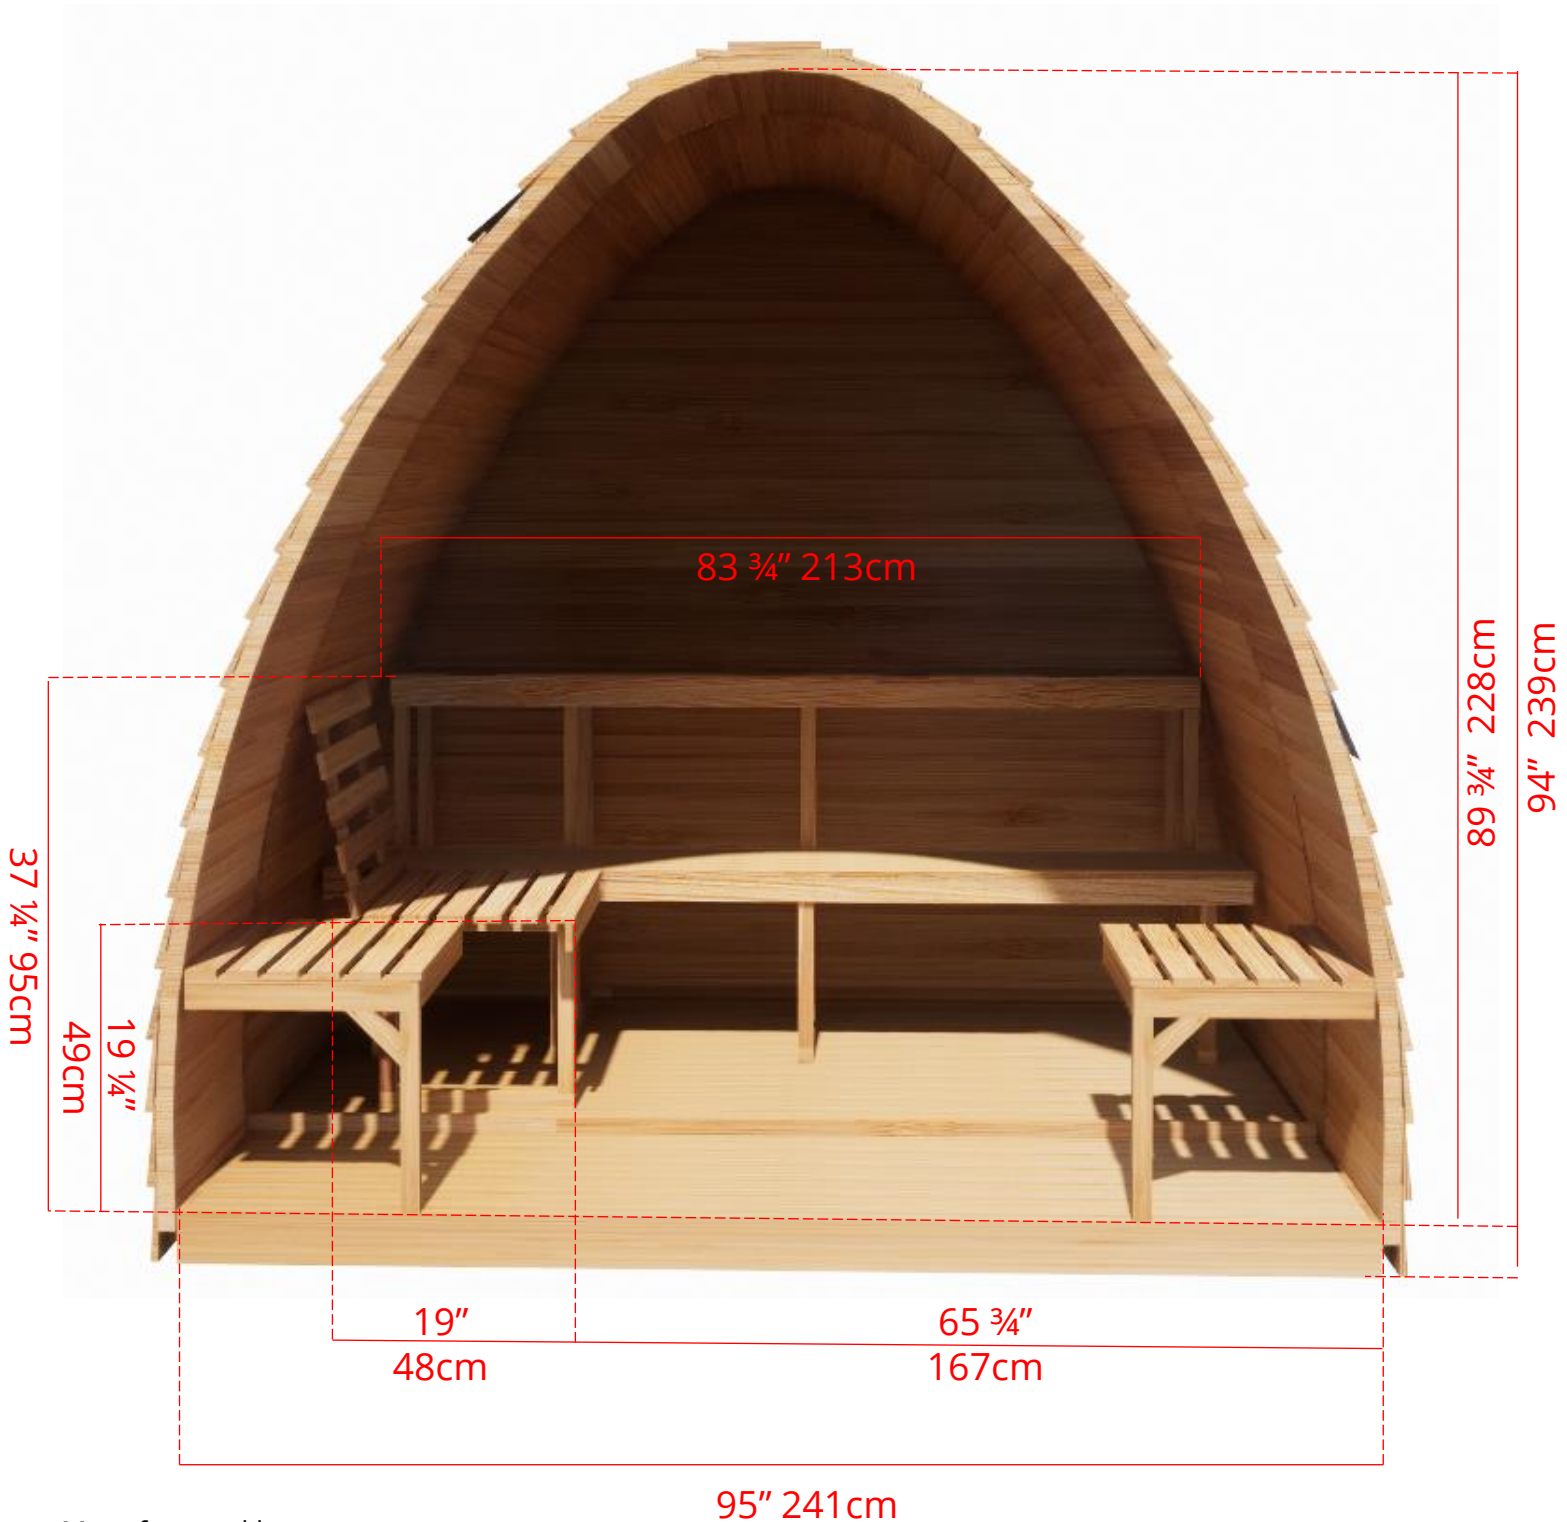

880P/882P

8' x 8' Western Red Cedar Pod Sauna With Porch

Manufactured by:

tel: 888-923-9813 | info@leisurecraft.com | web: www.leisurecraft.com

880P/882P

8' x 8' Western Red Cedar Pod Sauna With Porch

Manufactured by:

tel: 888-923-9813 | info@leisurecraft.com | web: www.leisurecraft.com

880P/882P

8' x 8' Western Red Cedar Pod Sauna With Porch

2 Tier Benches on Back Wall & Side Wall (Left or Right)

Manufactured by:

tel: 888-923-9813 | info@leisurecraft.com | web: www.leisurecraft.com

880P/882P

8' x 8' Western Red Cedar Pod Sauna With Porch

2 Tier Benches on Back Wall & Side Wall (Left or Right)

tel: 888-923-9813 | info@leisurecraft.com | web: www.leisurecraft.com

880P/882P

8' x 8' Western Red Cedar Pod Sauna With Porch

Available with L Bench or Side wall bench layout

* Only available with Electric Heater

880P/882P

8' x 8' Western Red Cedar Pod Sauna With Porch

Rectangle Window in Back Wall

20" (50cm) x 30" (76cm)

Available with L Bench or Side wall bench layout