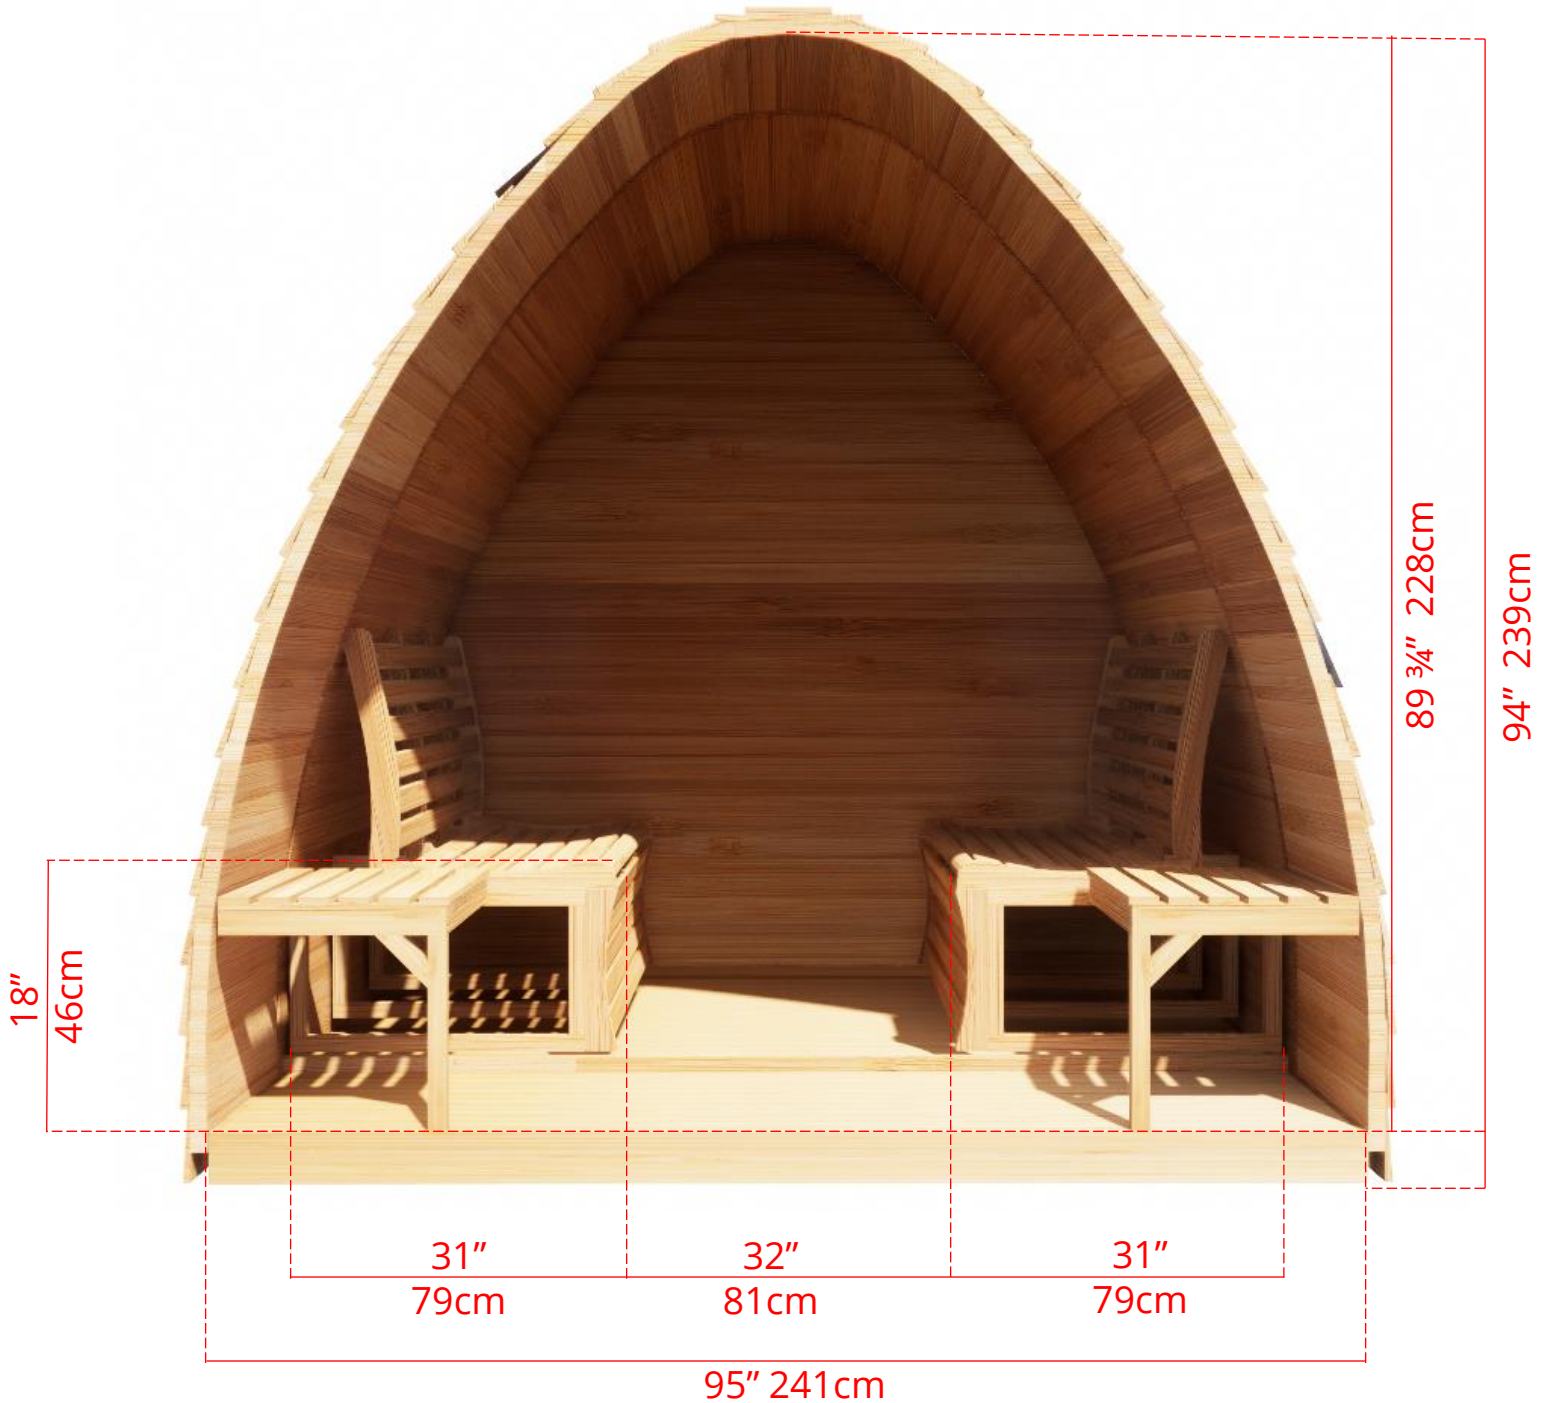

880P/882P

8' x 8' Western Red Cedar Pod Sauna With Porch

2 Tier Benches on Back Wall & Side Wall (Left or Right)

tel: 888-923-9813 | info@leisurecraft.com | web: www.leisurecraft.com

880P/882P

8' x 8' Western Red Cedar Pod Sauna With Porch

Side Wall Benches

Manufactured by:

tel: 888-923-9813 | info@leisurecraft.com | web: www.leisurecraft.com

880P/882P

8' x 8' Western Red Cedar Pod Sauna With Porch

Side Wall Benches

Manufactured by:

tel: 888-923-9813 | info@leisurecraft.com | web: www.leisurecraft.com

880P/882P

8' x 8' Western Red Cedar Pod Sauna With Porch

Signature Benches

Manufactured by:

tel: 888-923-9813 | info@leisurecraft.com | web: www.leisurecraft.com

880P/882P

8' x 8' Western Red Cedar Pod Sauna With Porch

Available with L Bench or Side wall bench layout

* Only available with Electric Heater

880P/882P

8' x 8' Western Red Cedar Pod Sauna With Porch

Rectangle Window in Back Wall

20" (50cm) x 30" (76cm)

Available with L Bench or Side wall bench layout