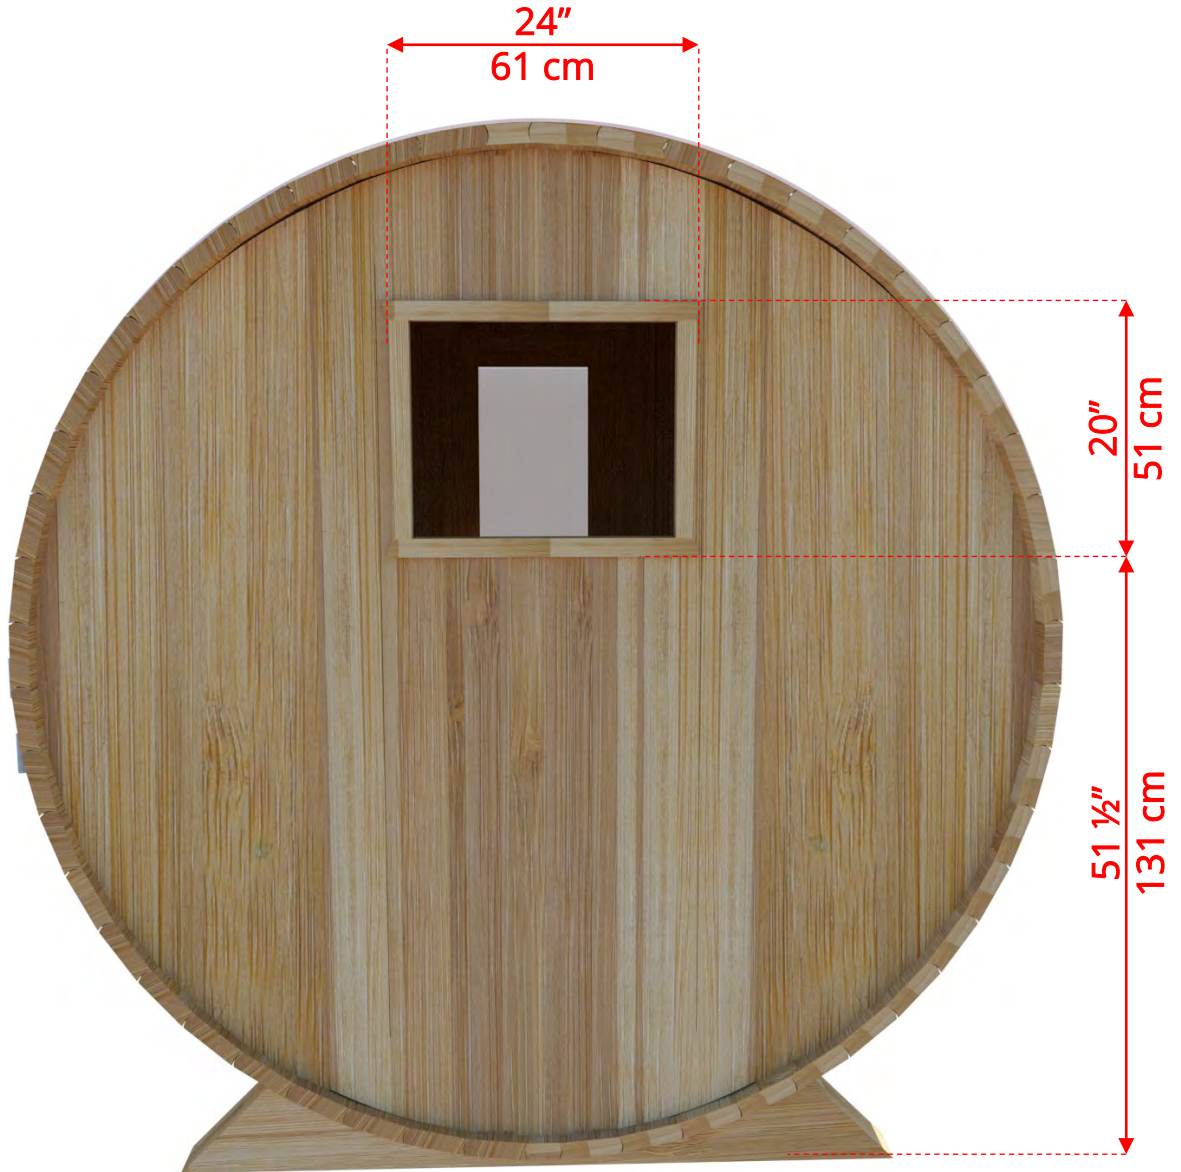

## 7'x6' (182cm) Barrel Sauna with Porch

WHMF7

Halfmoon Front Wall Windows

WHMFB7

Halfmoon Back Wall Window

760P/762P

# 7'x6' (182cm) Barrel Sauna with Porch

W1  
Rectangle Window in Back Wall