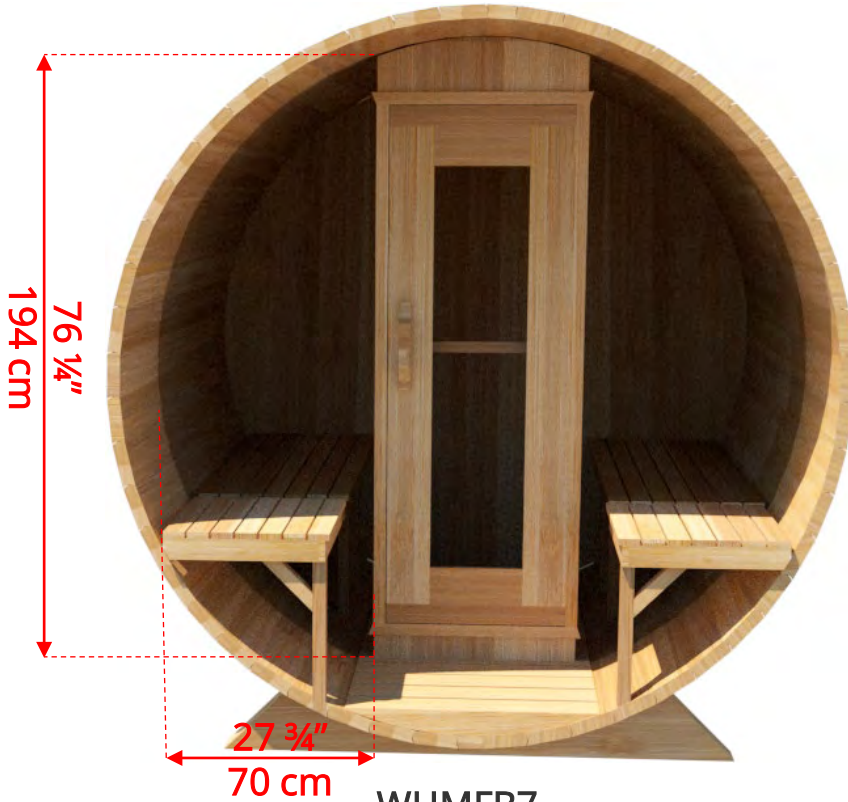

760P/762P

7'x6' (182cm) Barrel Sauna with Porch

WHMF7

Halfmoon Front Wall Windows