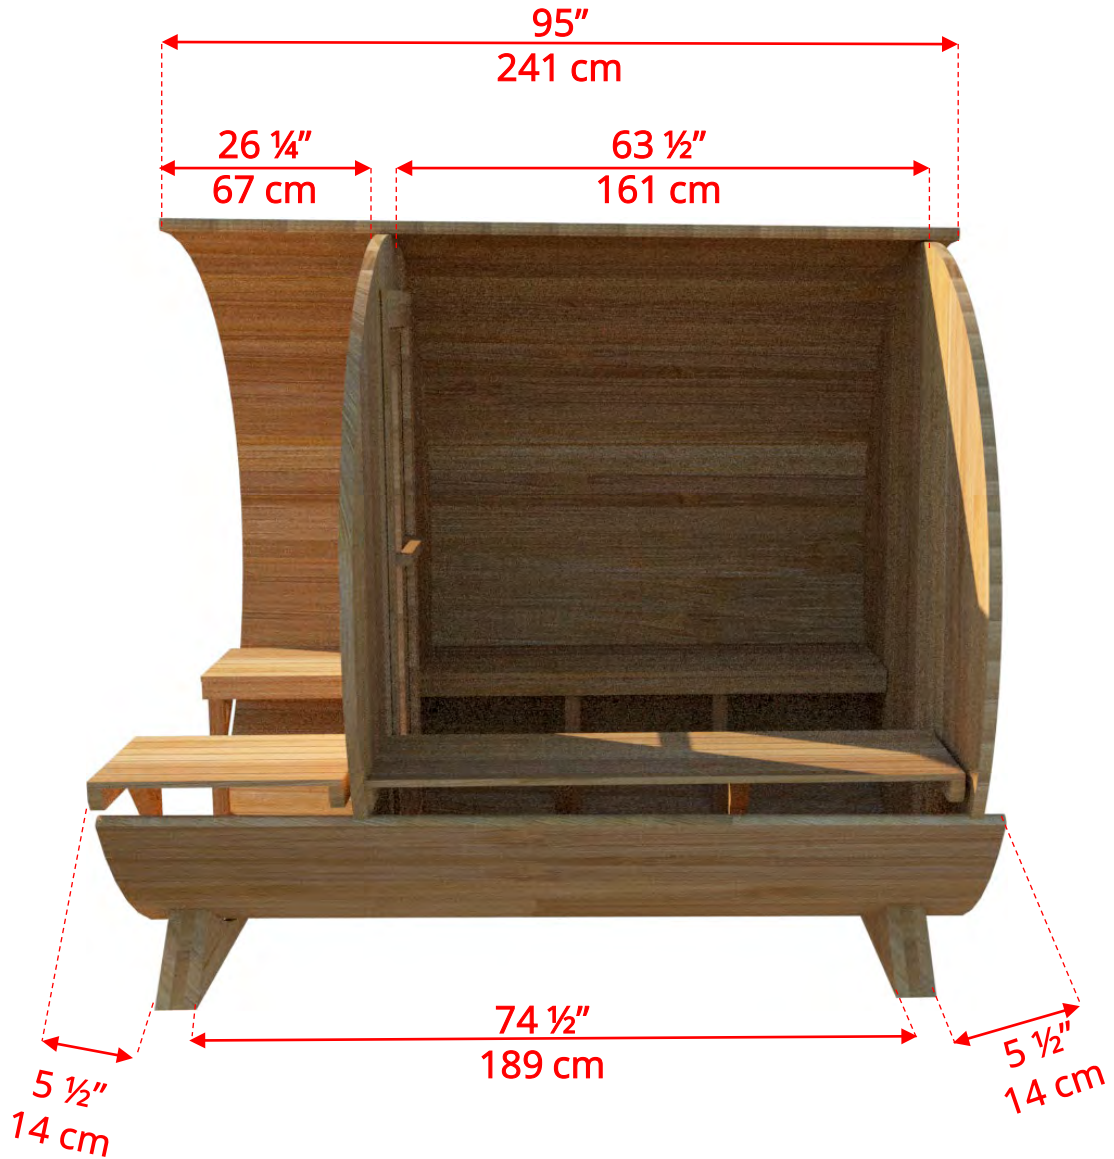

## 7'x6' (182cm) Barrel Sauna with Porch

# 7'x6' (182cm) Barrel Sauna with Porch

W1  
Rectangle Window in Back Wall