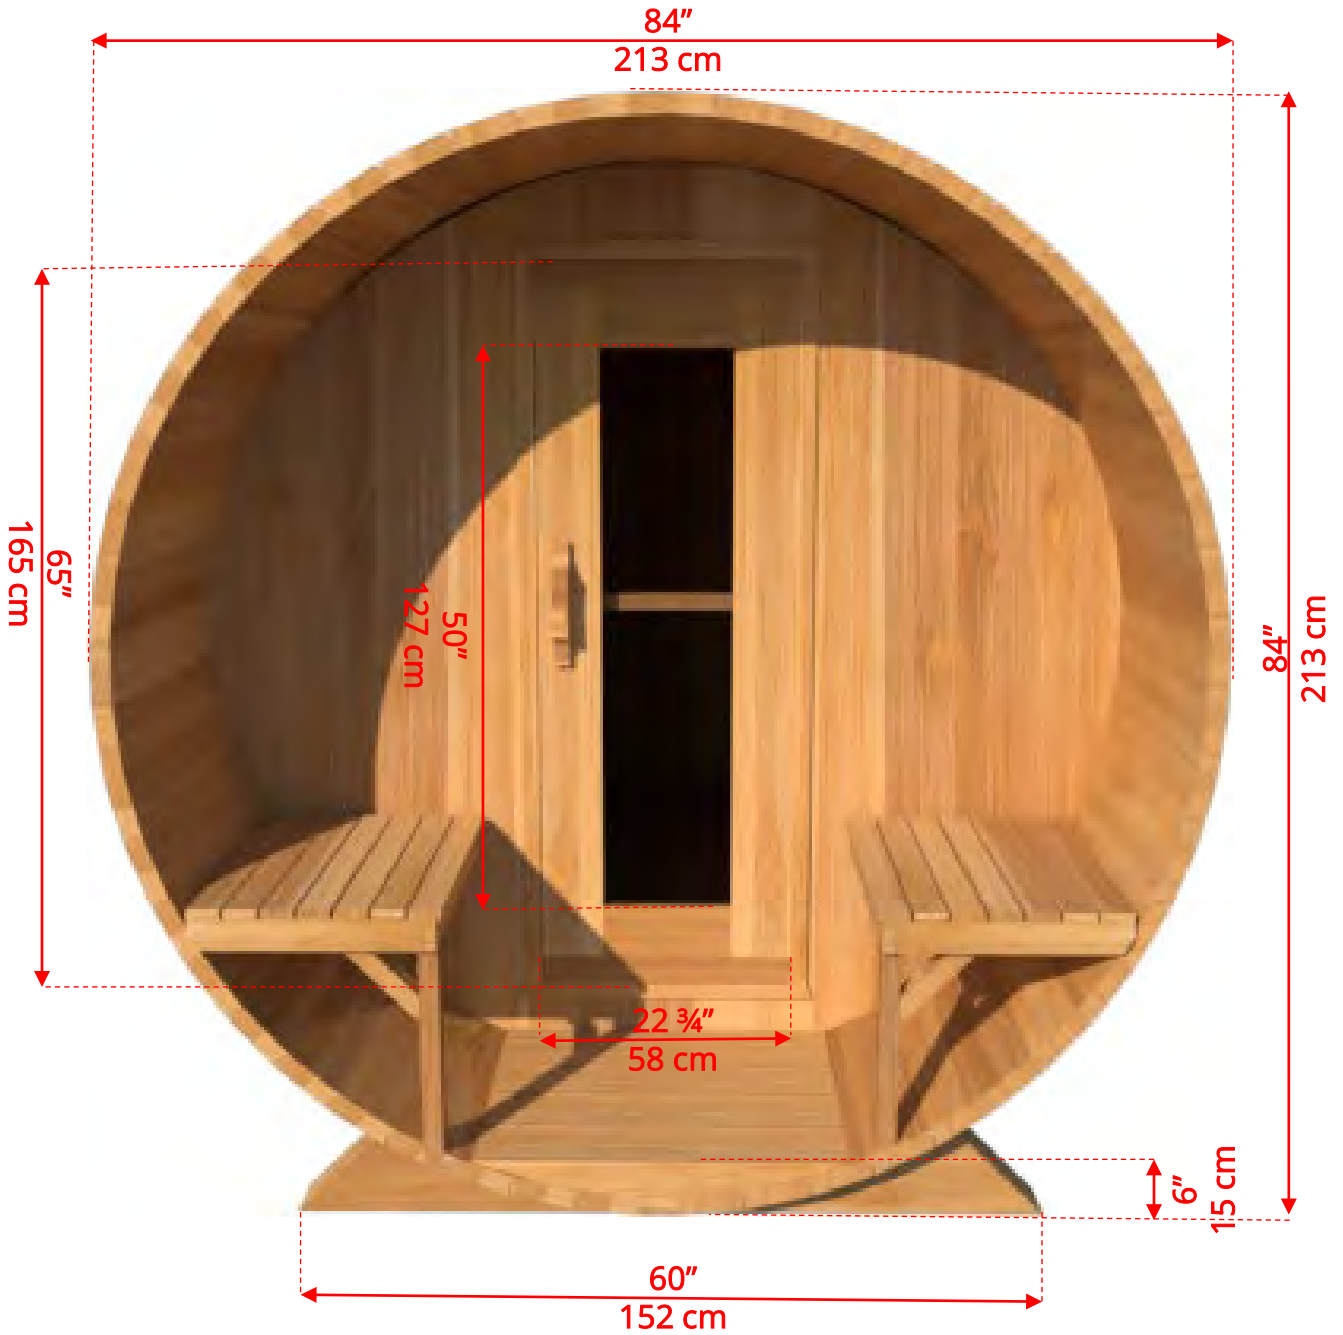

## 7'x6' (182cm) Barrel Sauna with Porch

# 7'x6' (182cm) Barrel Sauna with Porch

W1  
Rectangle Window in Back Wall