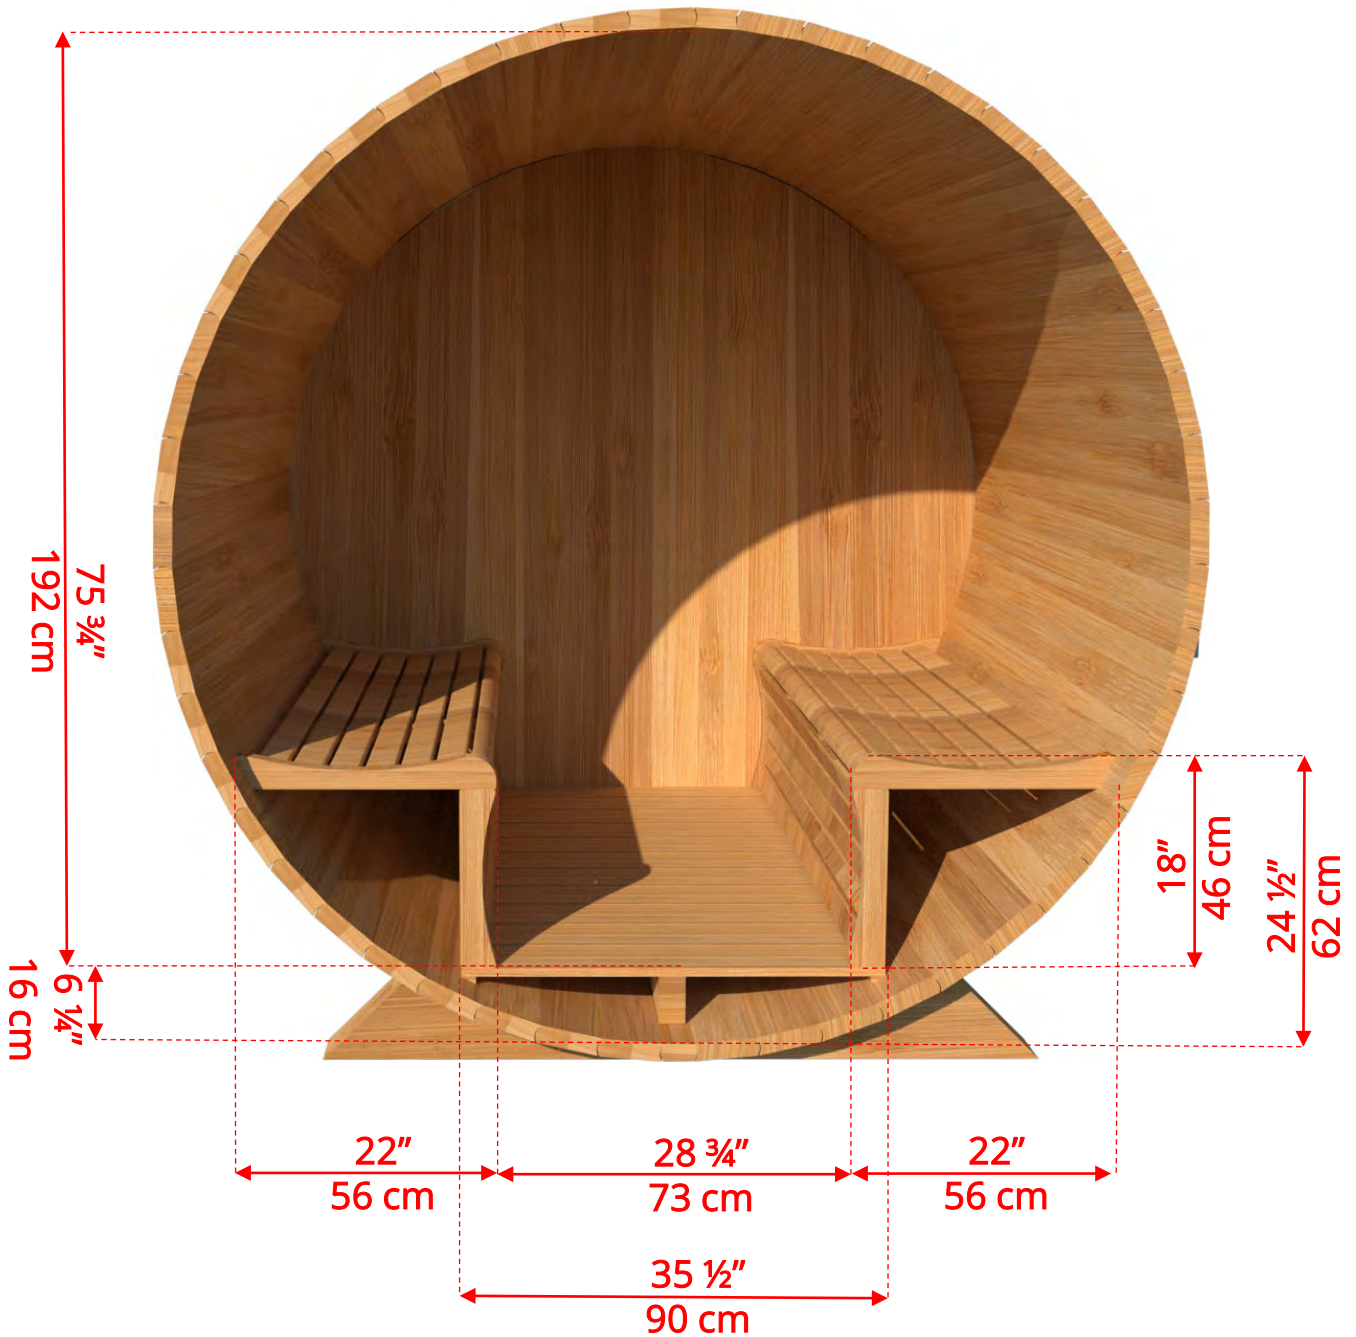

## 7'x6' (182cm) Barrel Sauna with Porch

## 7'x6' (182cm) Barrel Sauna with Porch

76SSU  
Signature Sauna Benches

760P/762P