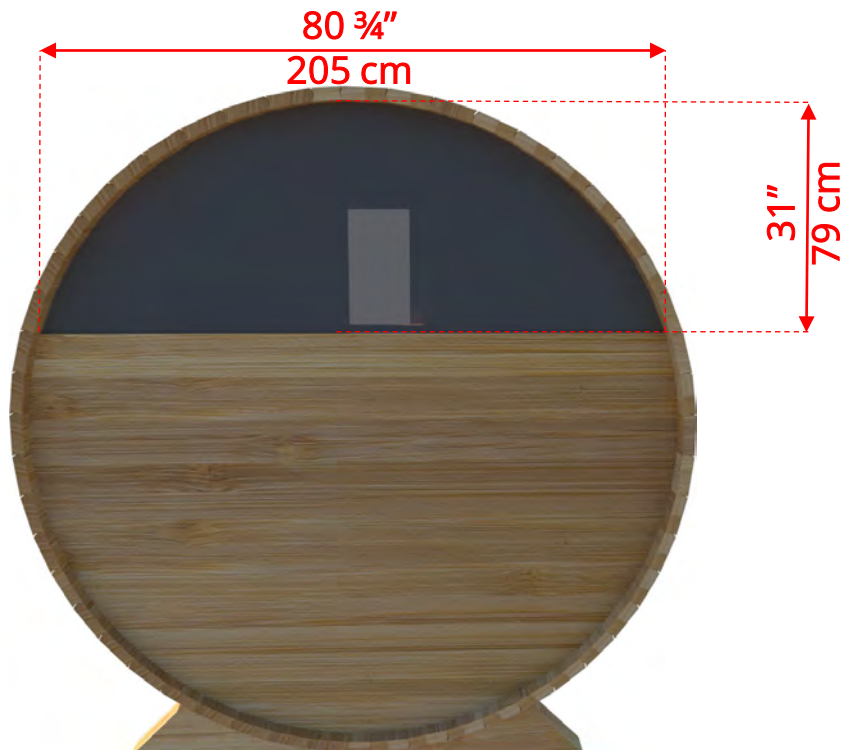

## 7'x6' (182cm) Barrel Sauna with Porch

WHMF7

Halfmoon Front Wall Windows

WHMFB7

Halfmoon Back Wall Window

760P/762P

# 7'x6' (182cm) Barrel Sauna with Porch

W1  
Rectangle Window in Back Wall