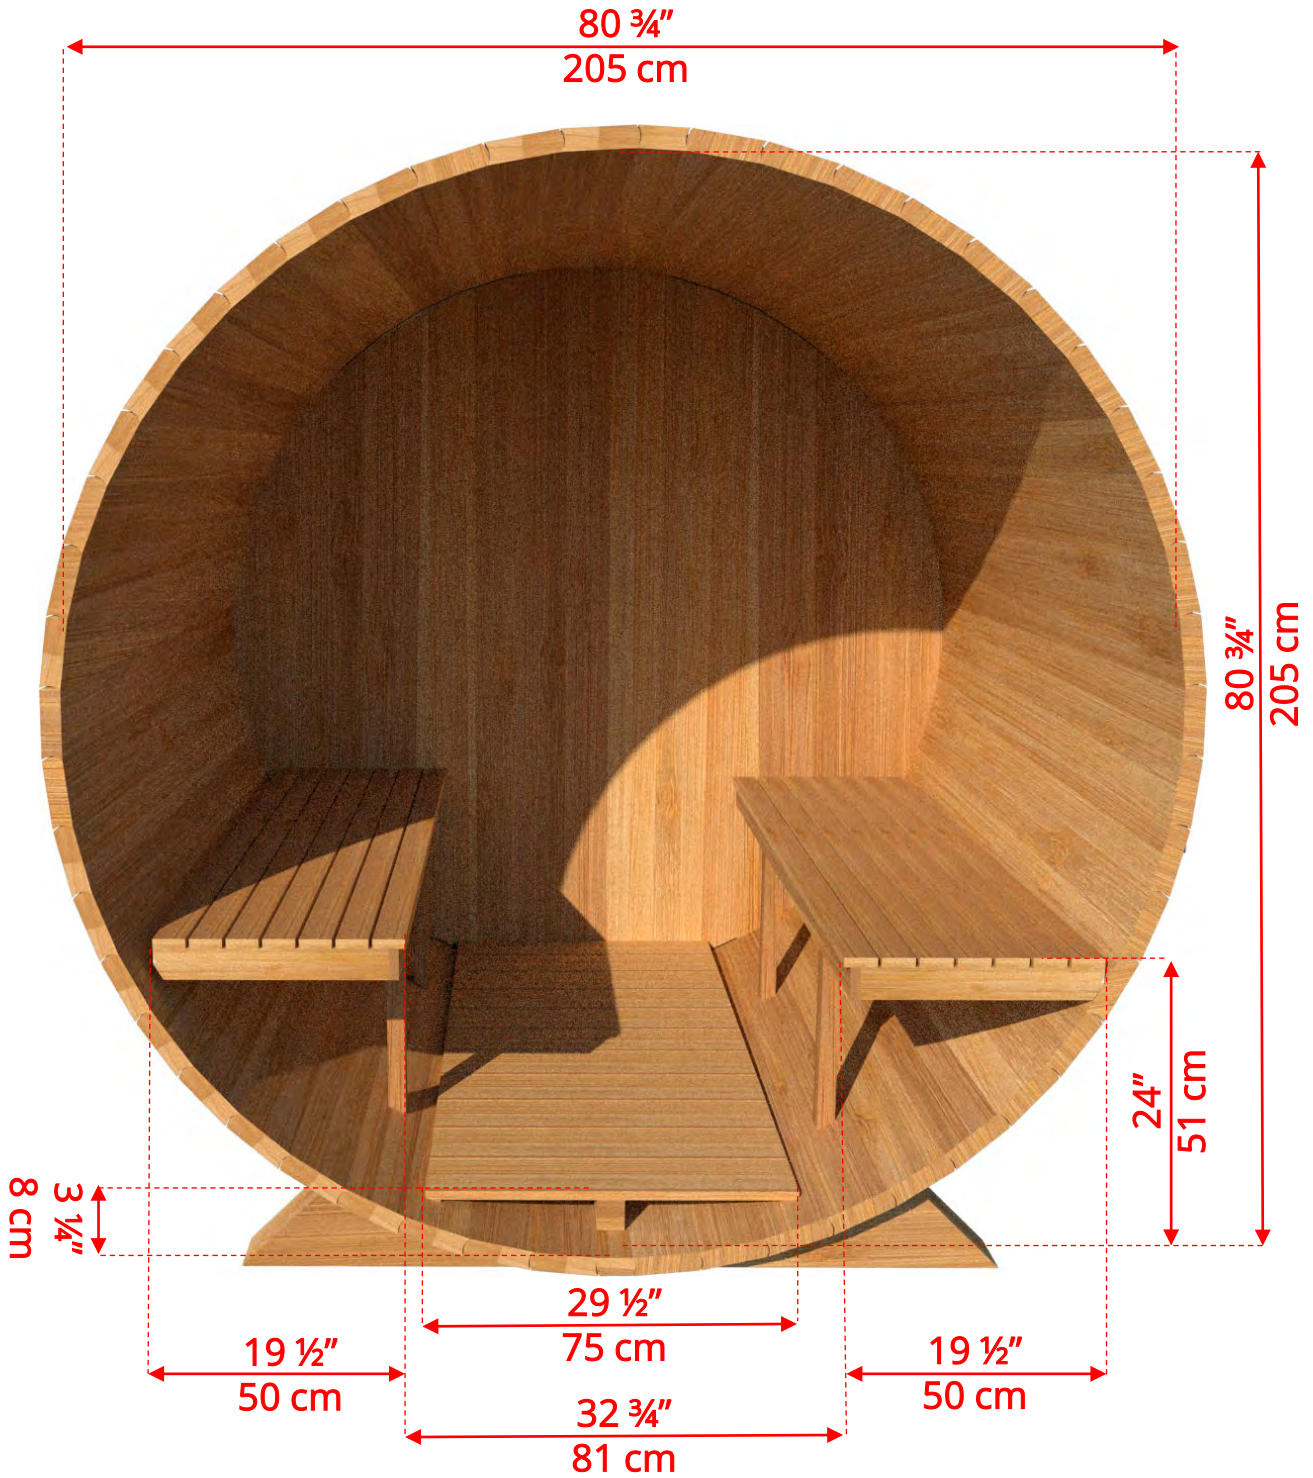

## 7'x6' (182cm) Barrel Sauna with Porch

# 7'x6' (182cm) Barrel Sauna with Porch

W1  
Rectangle Window in Back Wall