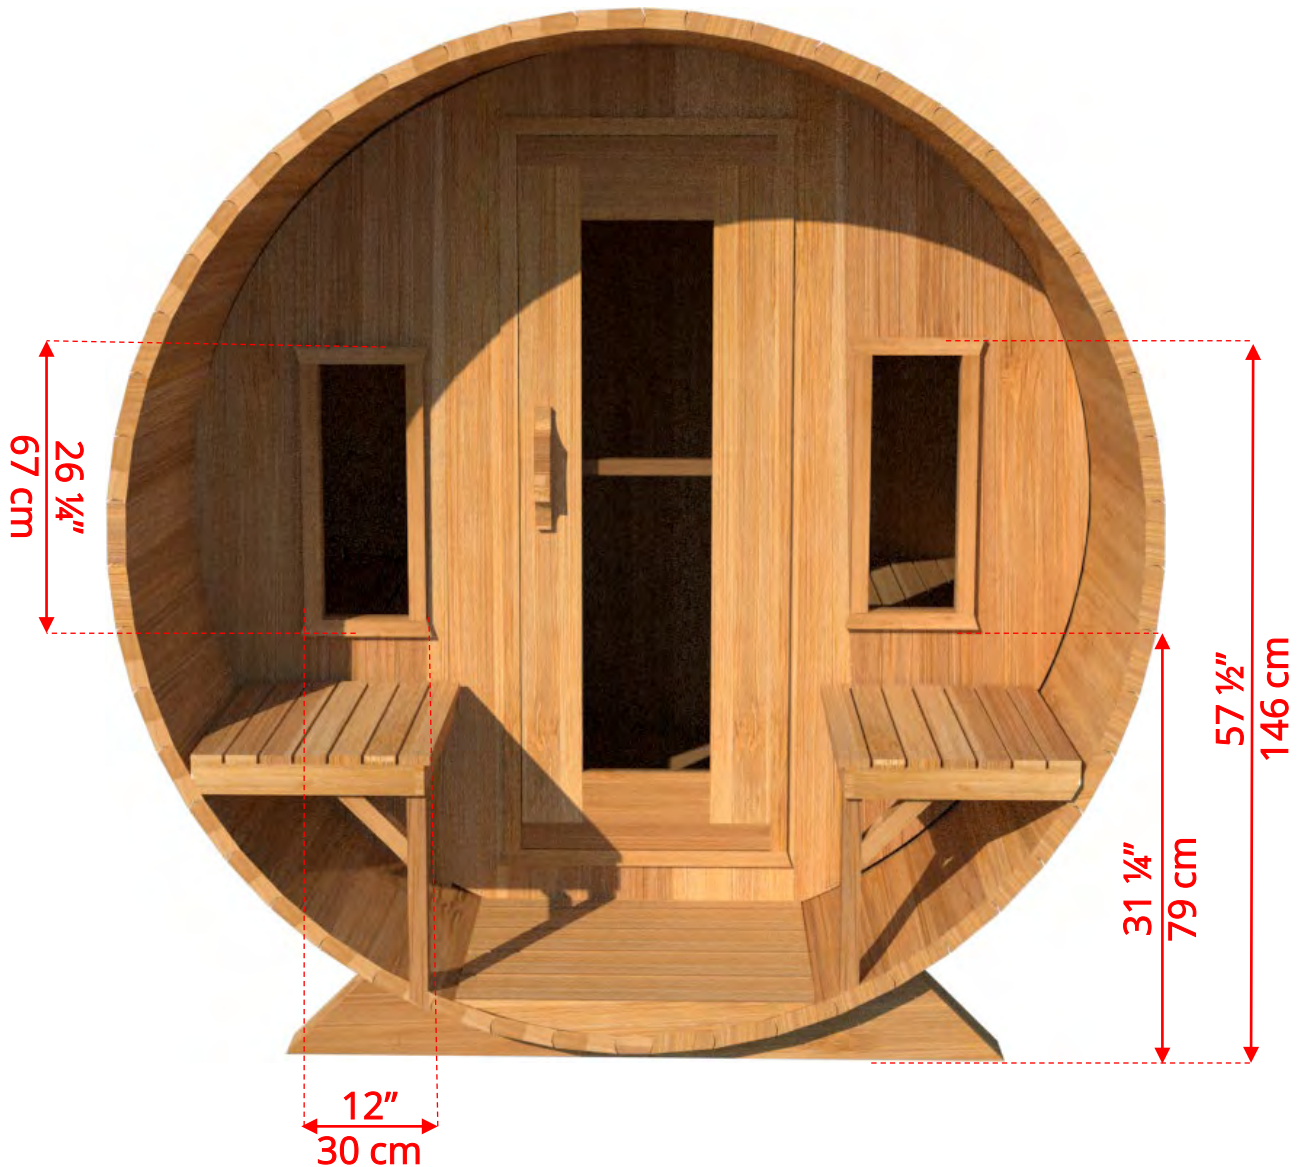

## 7'x6' (182cm) Barrel Sauna with Porch

## 7'x6' (182cm) Barrel Sauna with Porch

76SSU  
Signature Sauna Benches

760P/762P

# 7'x6' (182cm) Barrel Sauna with Porch

W2

2 Windows in Front Wall

*\*Product W2 - 2 windows available on changeroom or back wall at same measurements as front wall*