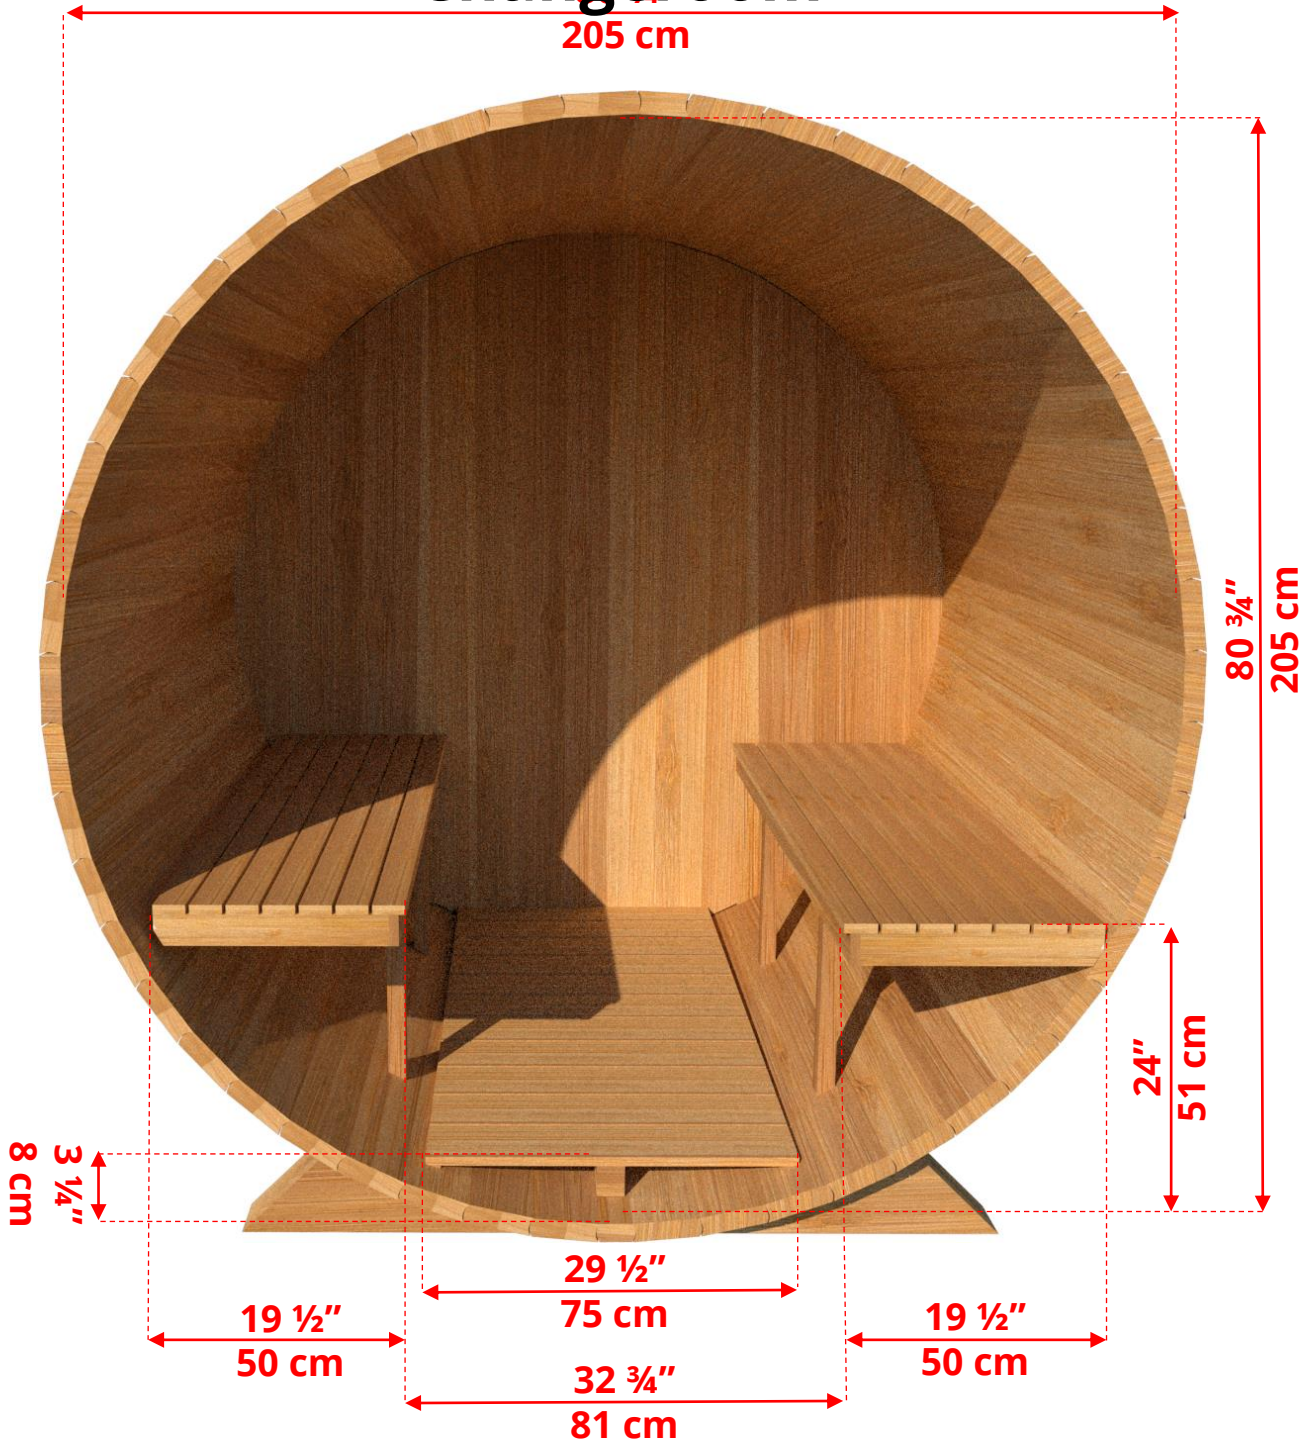

# 760C/762C 7'x6' (182cm) Barrel Sauna with Changeroom

## 7'x6' (182cm) Barrel Sauna with Changeroom

# 7'x6' (182cm) Barrel Sauna with Changeroom