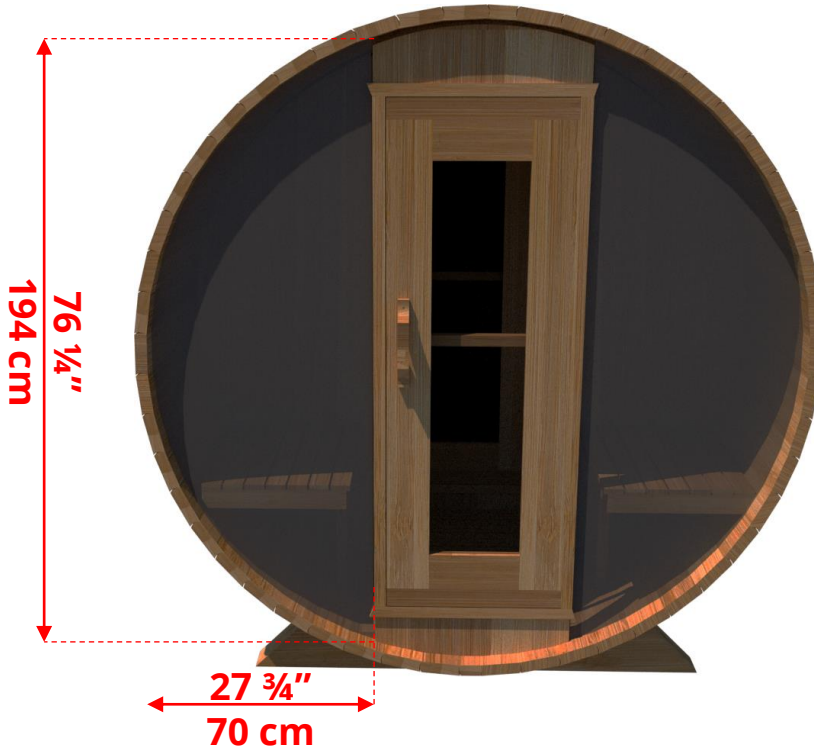

760C/762C

7'x6' (182cm) Barrel Sauna with

Changeroom

**WHMF7
Halfmoon Front Wall Windows**