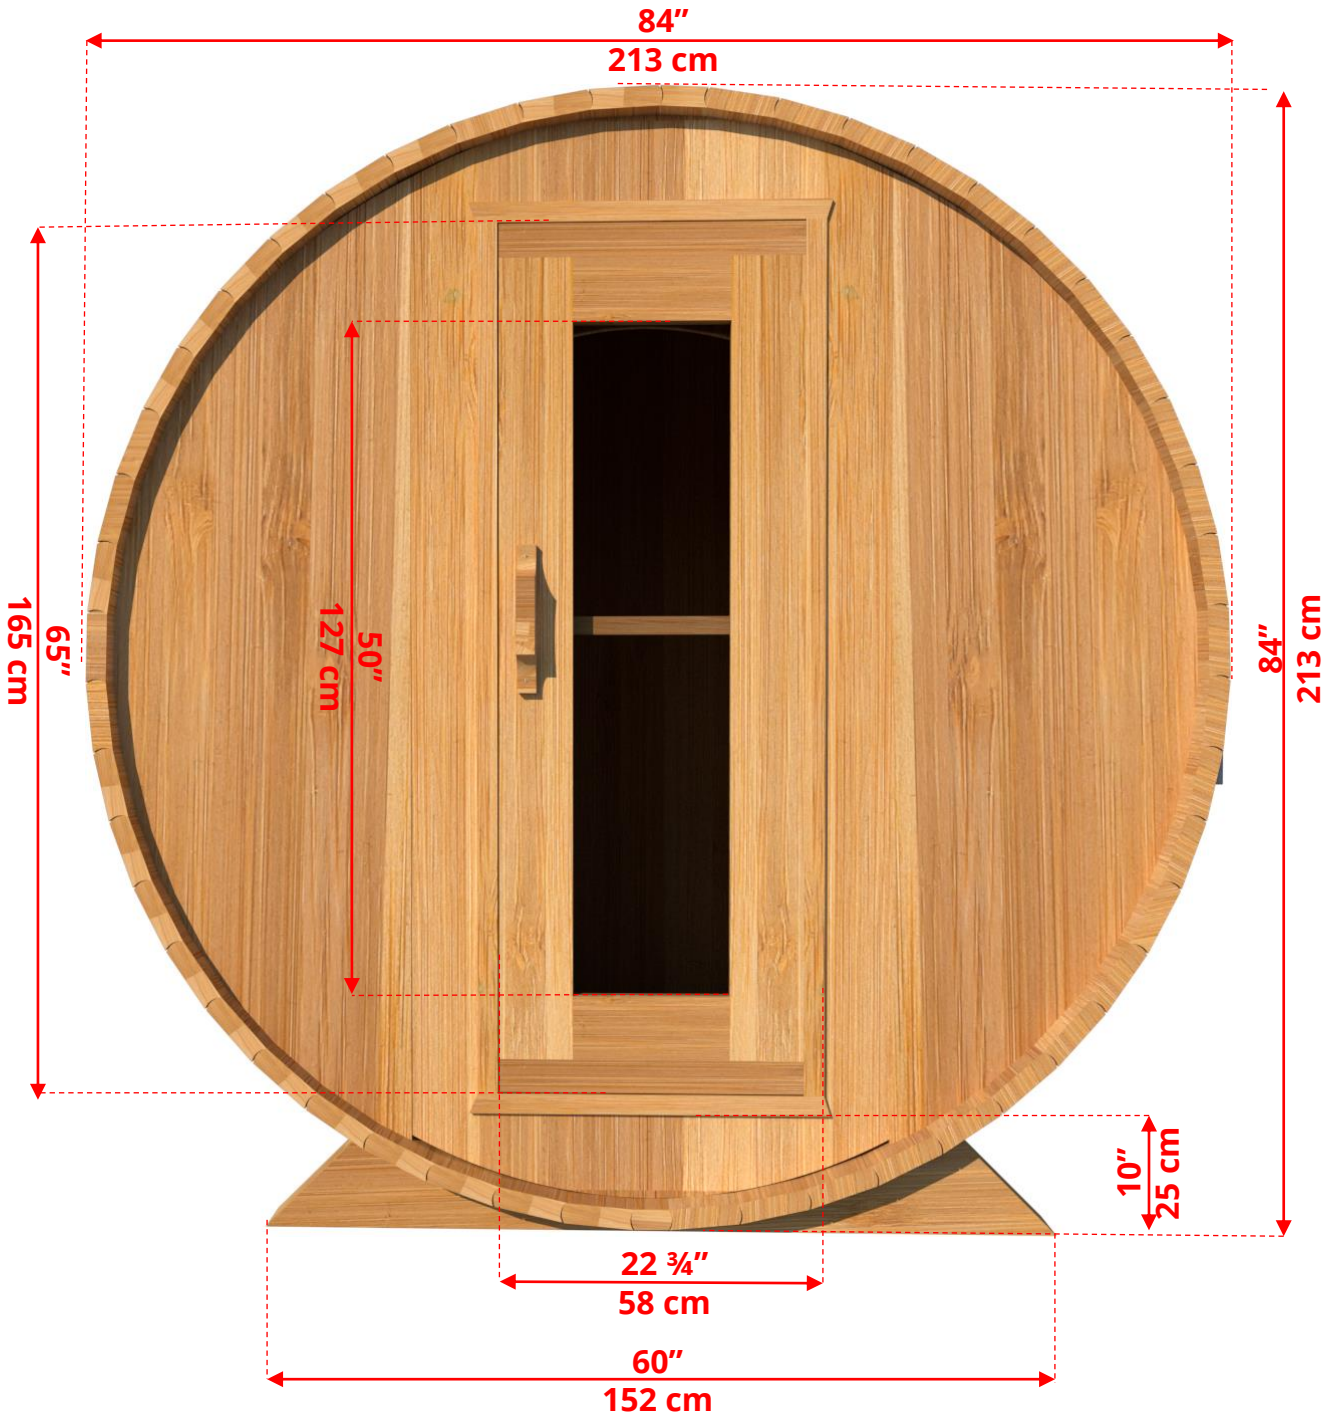

# 760C/762C 7'x6' (182cm) Barrel Sauna with Changeroom

## 7'x6' (182cm) Barrel Sauna with Changeroom

# 7'x6' (182cm) Barrel Sauna with Changeroom