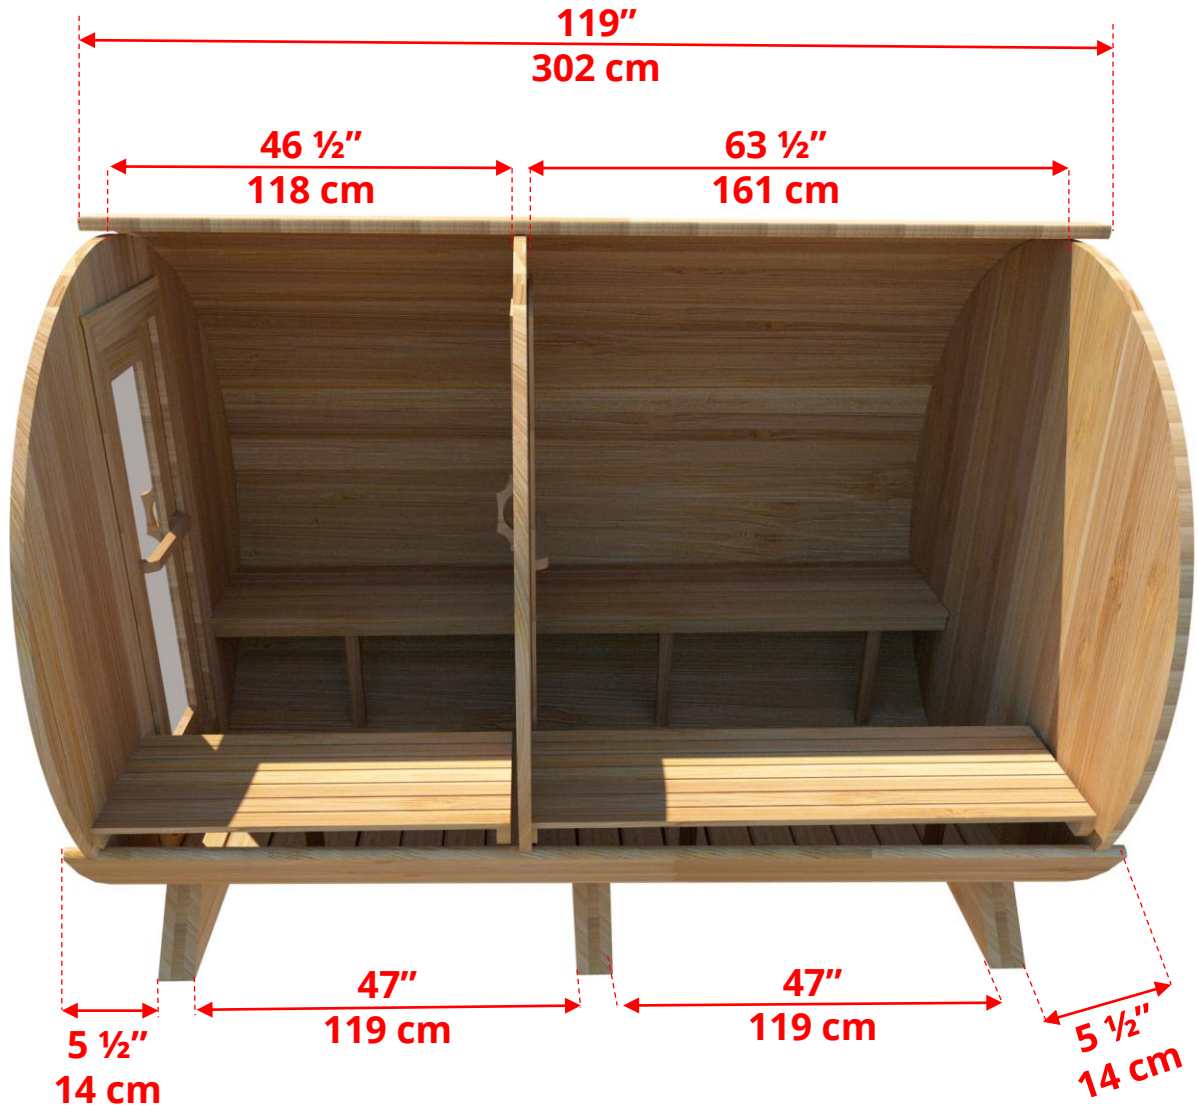

# 760C/762C 7'x6' (182cm) Barrel Sauna with Changeroom

## 7'x6' (182cm) Barrel Sauna with Changeroom

# 7'x6' (182cm) Barrel Sauna with Changeroom

## 7'x6' (182cm) Barrel Sauna with Changeroom

Wood Burning Heater

*Please note - Drawing shows sauna room measurements only.*