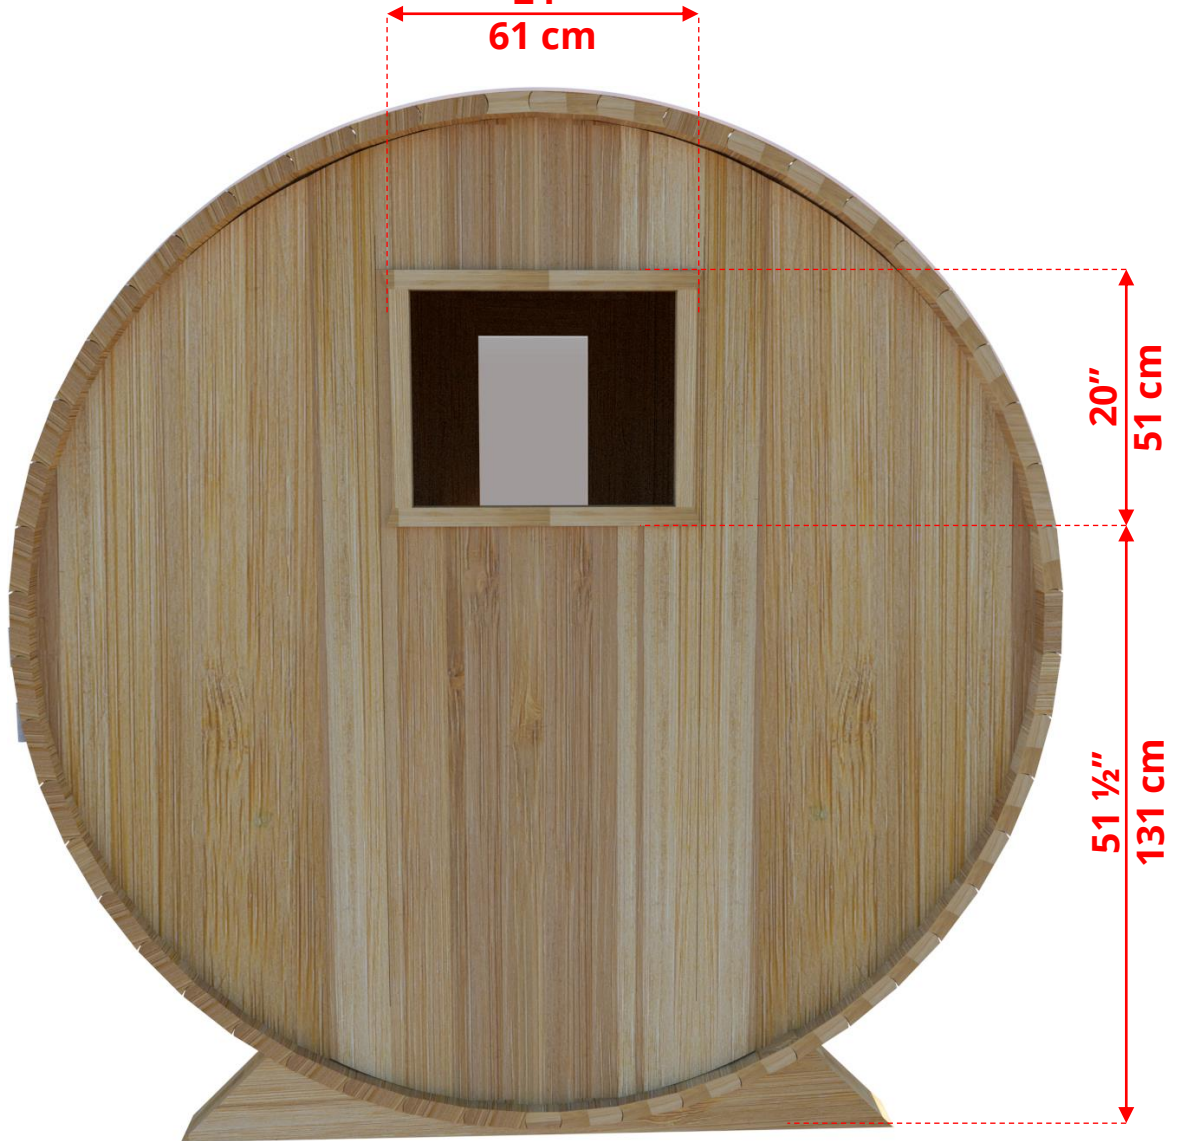

## 7'x6' (182cm) Barrel Sauna with Changeroom

## 7'x6' (182cm) Barrel Sauna with Changeroom

Signature Sauna Benches

**760C/762C**

# **7'x6' (182cm) Barrel Sauna with Changeroom**

**W2**

**2 Windows in Front  
Wall**

***\*Product W2 - 2 windows available on changeroom or back wall at same measurements as front wall***

**760C/762C**

**7'x6' (182cm) Barrel Sauna with**

# **7'x6' (182cm) Barrel Sauna with Changeroom**

**W1**  
**Rectangle Window in Back Wall**  
**24"**