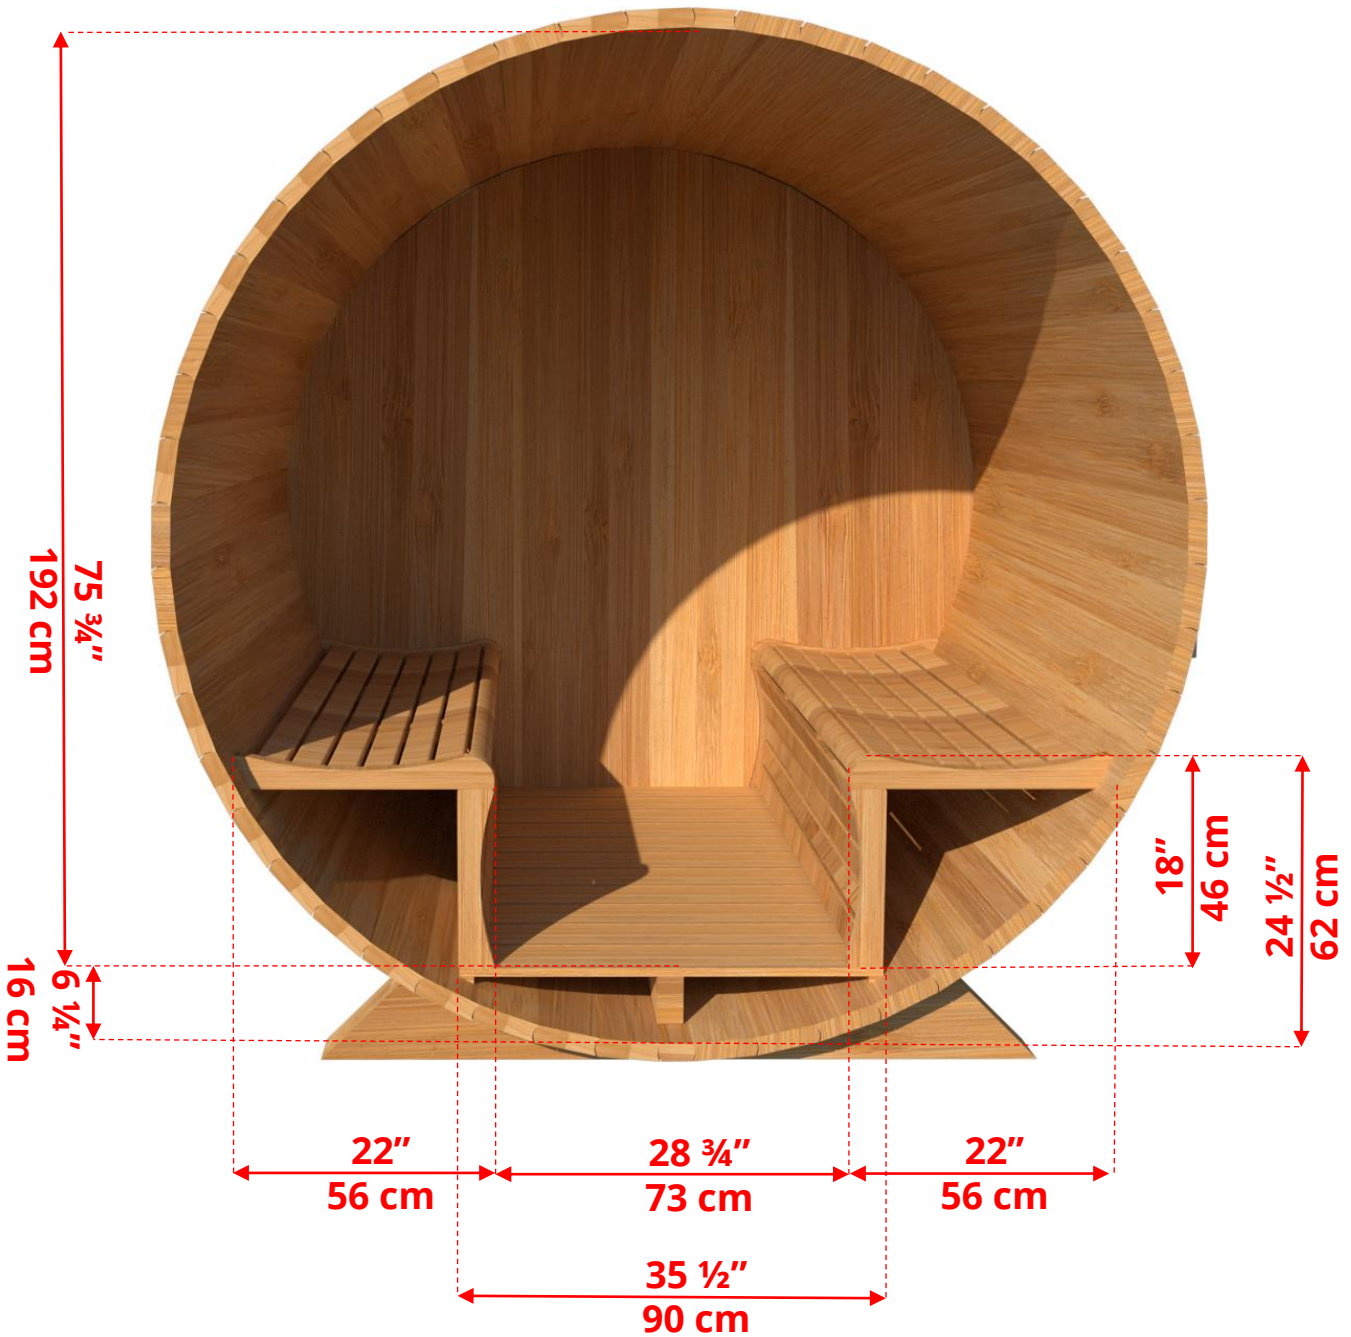

760C/762C

7'x6' (182cm) Barrel Sauna with Changeroom

Signature Sauna Benches