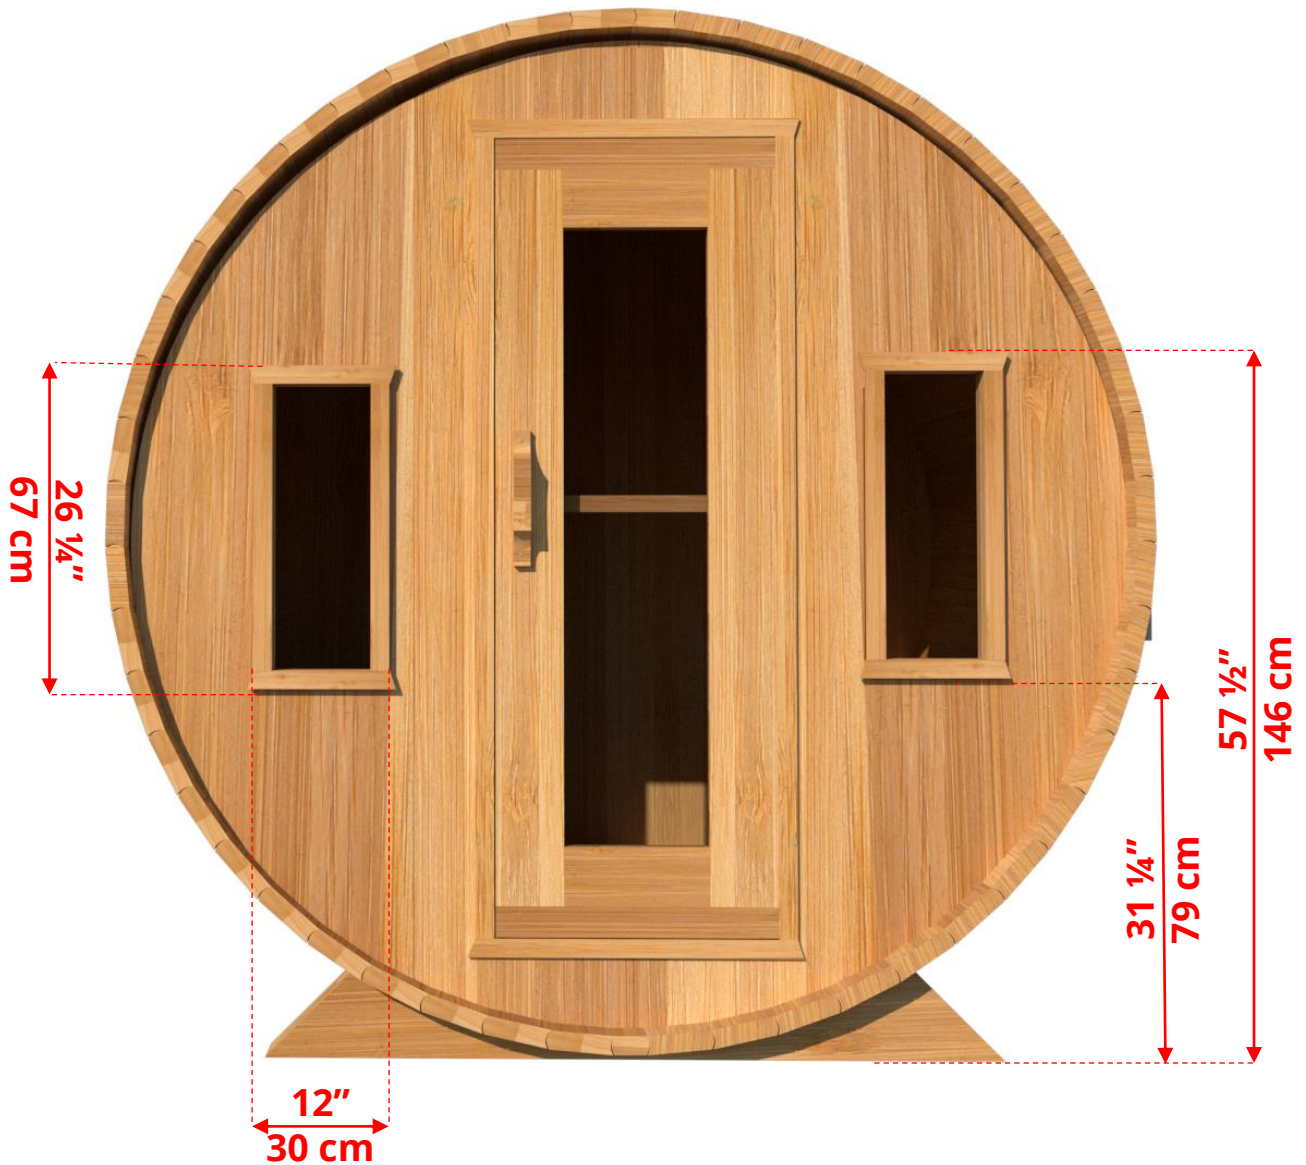

## 7'x6' (182cm) Barrel Sauna with Changeroom

Signature Sauna Benches

**760C/762C**

# **7'x6' (182cm) Barrel Sauna with Changeroom**

**W2**

**2 Windows in Front  
Wall**

***\*Product W2 - 2 windows available on changeroom or back wall at same measurements as front wall***

**760C/762C**

**7'x6' (182cm) Barrel Sauna with**