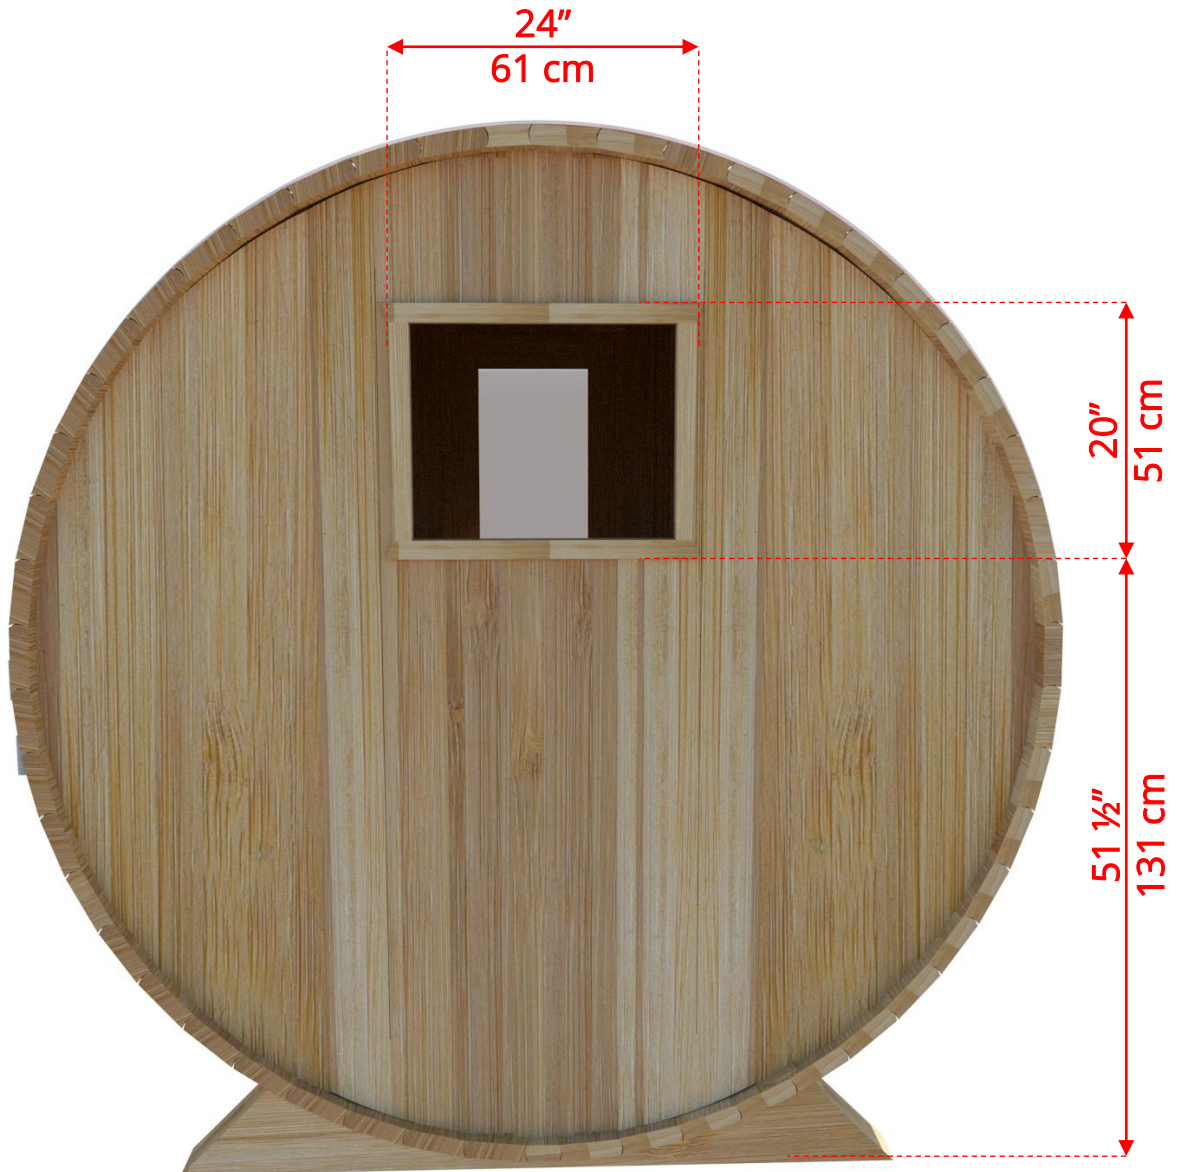

770/772 7'x7' (214cm) Barrel Sauna

770/772

7'x7' (214cm) Barrel Sauna

770/772

7'x7' (214cm) Barrel Sauna

Standard bench layout shown with optional sauna floor

770/772

7'x7' (214cm) Barrel Sauna

Lounge Sauna Benches

770/772 7'x7' (214cm) Barrel Sauna

Lounge Sauna Benches

770/772

7'x7' (214cm) Barrel Sauna

2 Windows in Front Wall

2 windows available on back wall at same measurements as front wall

770/772

7'x7' (214cm) Barrel Sauna

Halfmoon Front Wall Windows

770/772

7'x7' (214cm) Barrel Sauna

Halfmoon Back Wall Window

770/772

7'x7' (214cm) Barrel Sauna

Rectangle Window in Back Wall

770/772

7'x7' (214cm) Barrel Sauna

Wood Burning Heater

Please note - Drawing shows sauna room measurements only.