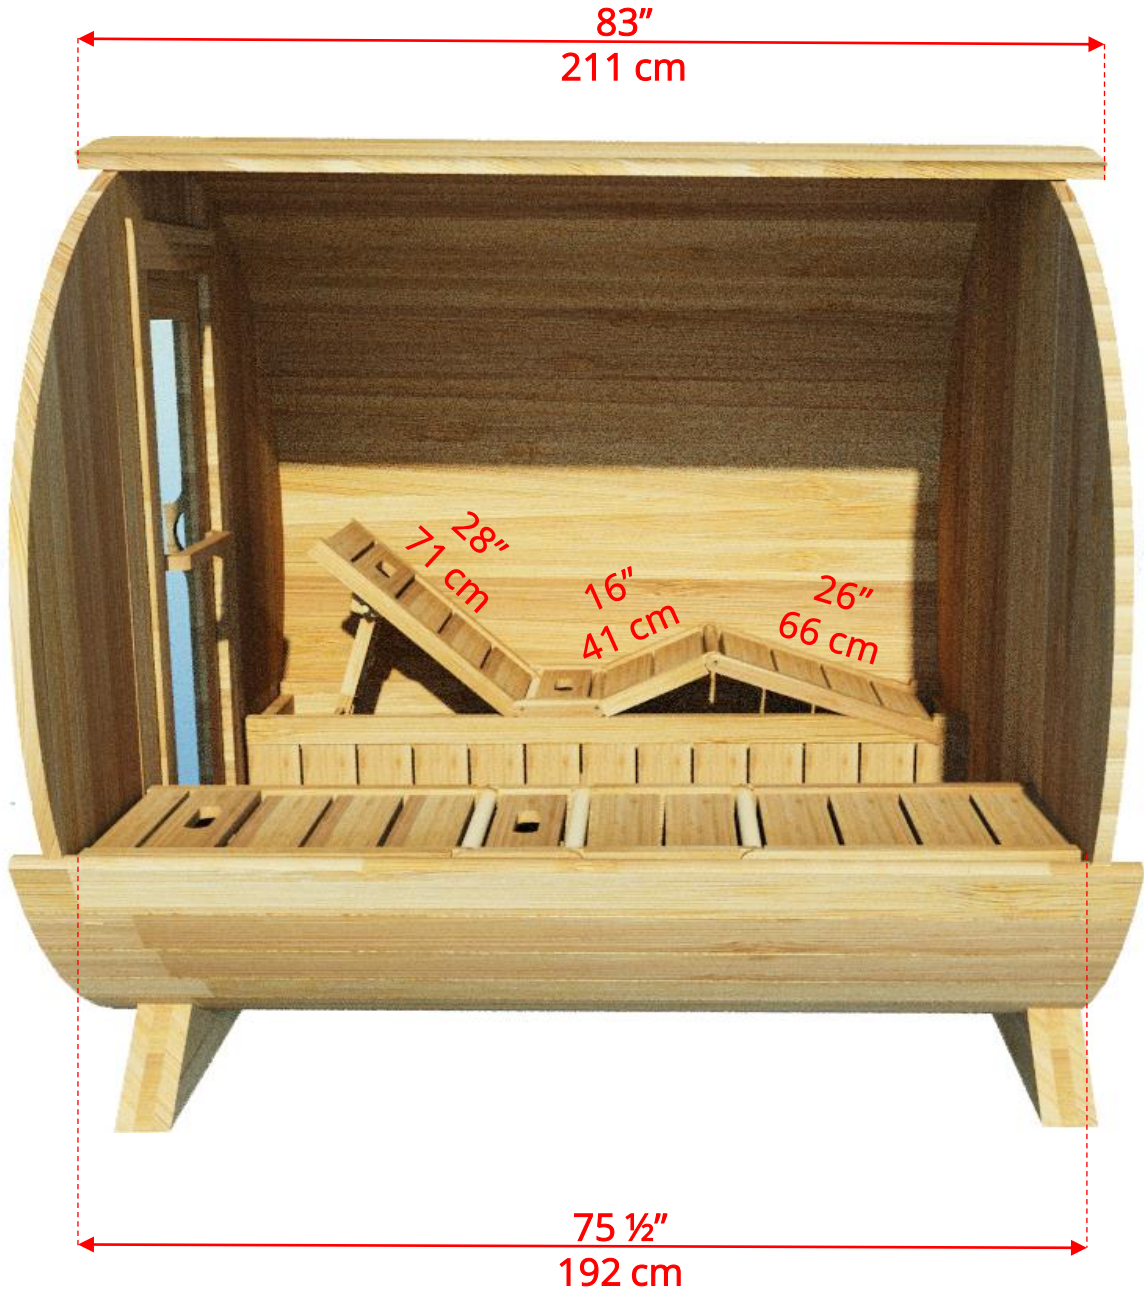

770/772 7'x7' (214cm) Barrel Sauna

770/772

7'x7' (214cm) Barrel Sauna

770/772

7'x7' (214cm) Barrel Sauna

Standard bench layout shown with optional sauna floor

770/772

7'x7' (214cm) Barrel Sauna

770/772

7'x7' (214cm) Barrel Sauna

Signature Sauna Benches

770/772

7'x7' (214cm) Barrel Sauna

Signature Sauna Benches

770/772

7'x7' (214cm) Barrel Sauna

Lounge Sauna Benches

770/772 7'x7' (214cm) Barrel Sauna

Lounge Sauna Benches

770/772

7'x7' (214cm) Barrel Sauna

2 Windows in Front Wall

2 windows available on back wall at same measurements as front wall

770/772

770/772

7'x7' (214cm) Barrel Sauna

Wood Burning Heater

Please note - Drawing shows sauna room measurements only.