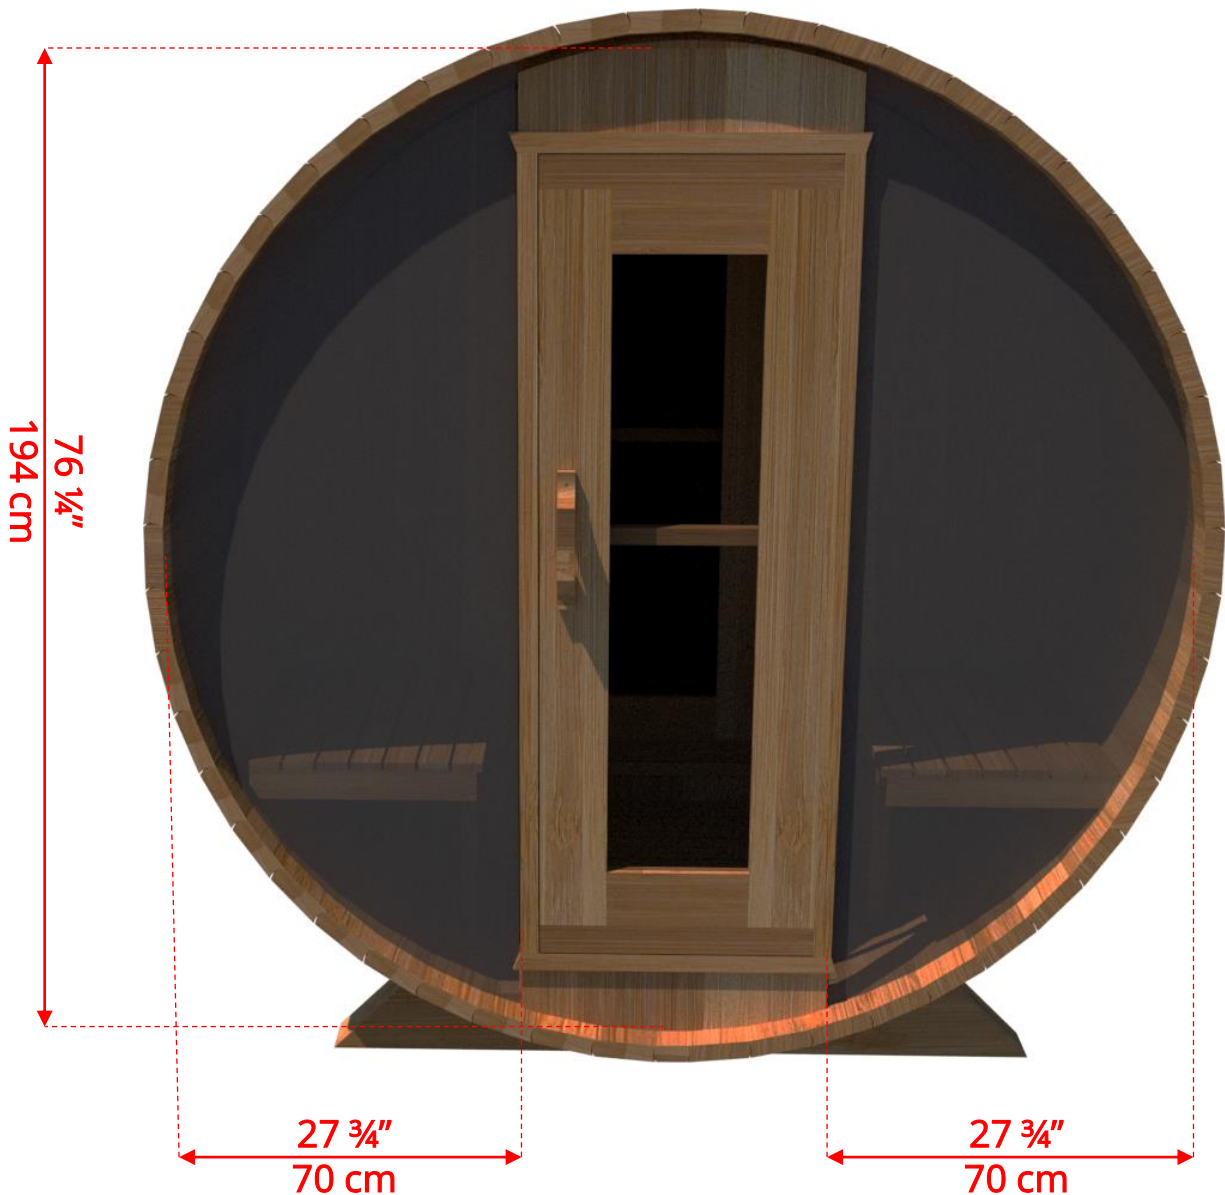

770/772 7'x7' (214cm) Barrel Sauna

770/772

7'x7' (214cm) Barrel Sauna

770/772

7'x7' (214cm) Barrel Sauna

Standard bench layout shown with optional sauna floor

770/772

7'x7' (214cm) Barrel Sauna

770/772

7'x7' (214cm) Barrel Sauna

Signature Sauna Benches

770/772

7'x7' (214cm) Barrel Sauna

Signature Sauna Benches

770/772

7'x7' (214cm) Barrel Sauna

Lounge Sauna Benches

770/772 7'x7' (214cm) Barrel Sauna

Lounge Sauna Benches

770/772

7'x7' (214cm) Barrel Sauna

2 Windows in Front Wall

2 windows available on back wall at same measurements as front wall

770/772

7'x7' (214cm) Barrel Sauna

Halfmoon Front Wall Windows

770/772

7'x7' (214cm) Barrel Sauna

Halfmoon Back Wall Window

770/772

7'x7' (214cm) Barrel Sauna

Rectangle Window in Back Wall