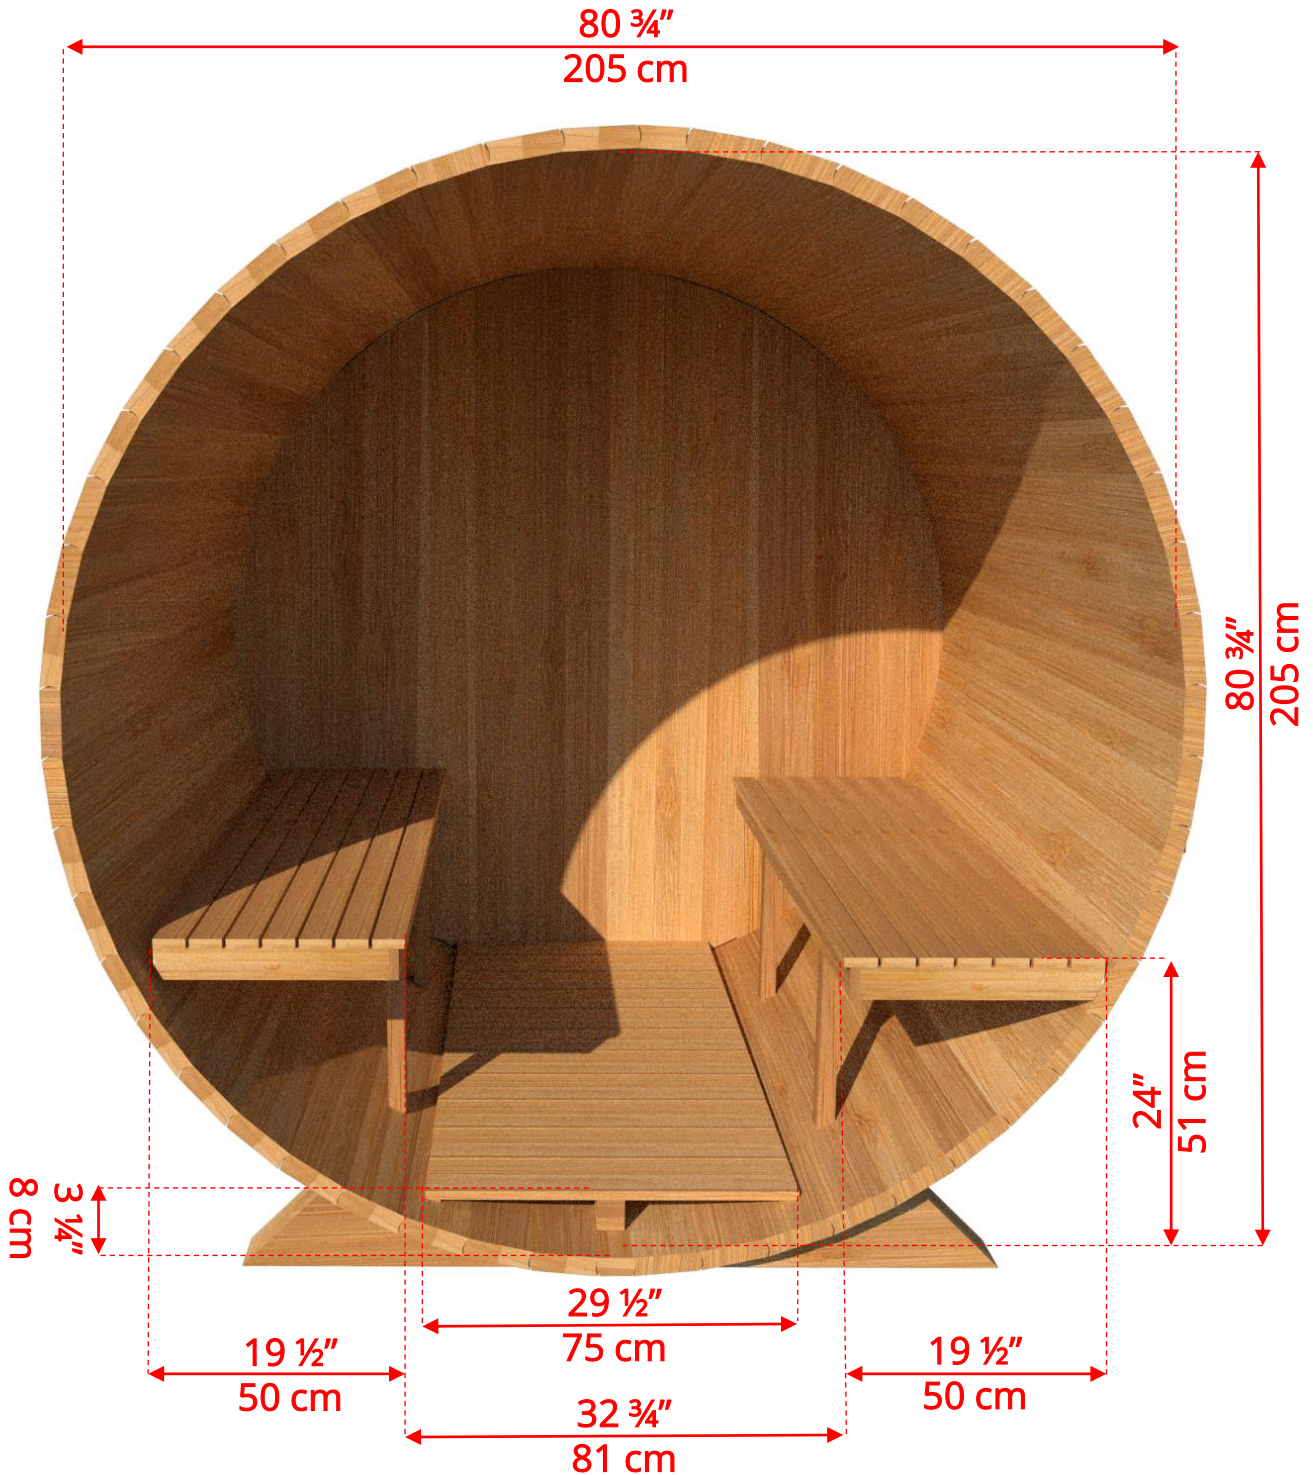

770/772 7'x7' (214cm) Barrel Sauna

770/772

7'x7' (214cm) Barrel Sauna

770/772

7'x7' (214cm) Barrel Sauna

Standard bench layout shown with optional sauna floor

770/772

7'x7' (214cm) Barrel Sauna

770/772

7'x7' (214cm) Barrel Sauna

Signature Sauna Benches

770/772

7'x7' (214cm) Barrel Sauna

Signature Sauna Benches

770/772

7'x7' (214cm) Barrel Sauna

7'x7' (214cm) Barrel Sauna

Halfmoon Front Wall Windows

770/772

7'x7' (214cm) Barrel Sauna

Halfmoon Back Wall Window

770/772

7'x7' (214cm) Barrel Sauna

Rectangle Window in Back Wall

770/772

7'x7' (214cm) Barrel Sauna

Wood Burning Heater

Please note - Drawing shows sauna room measurements only.