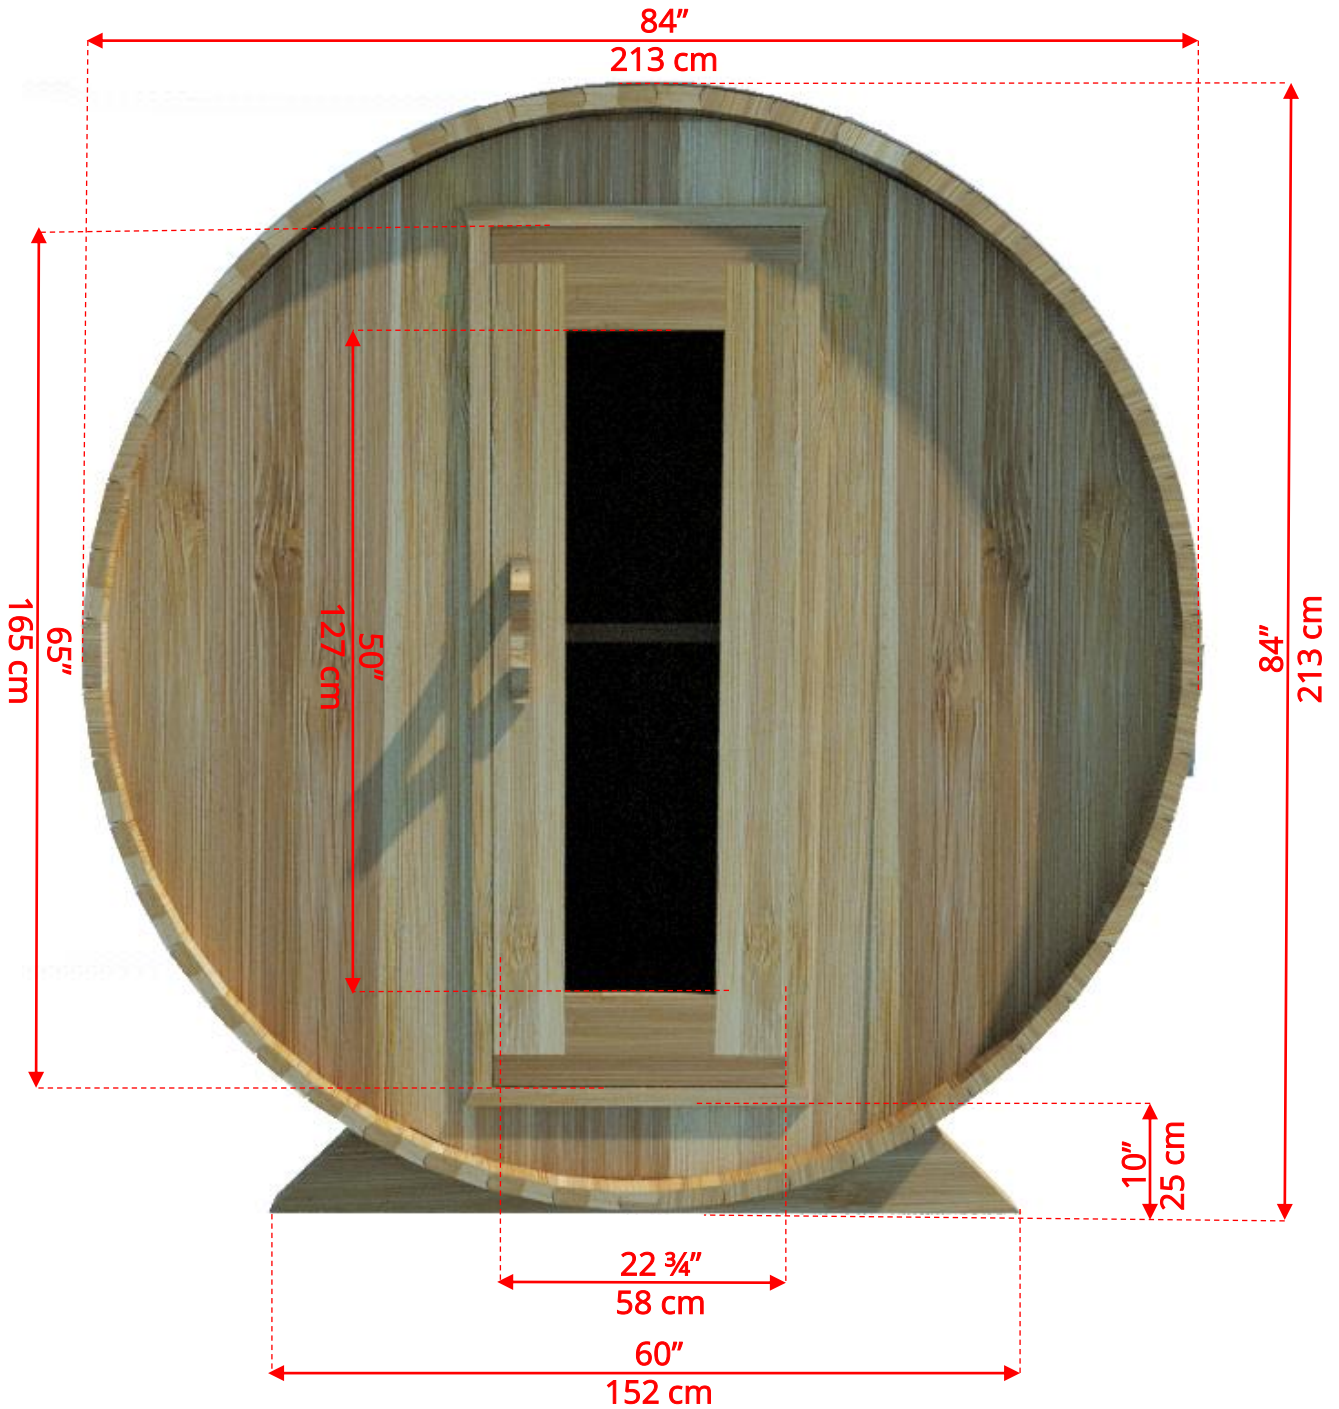

770/772 7'x7' (214cm) Barrel Sauna

770/772

7'x7' (214cm) Barrel Sauna

770/772

7'x7' (214cm) Barrel Sauna

Standard bench layout shown with optional sauna floor

770/772

7'x7' (214cm) Barrel Sauna

770/772

7'x7' (214cm) Barrel Sauna

Signature Sauna Benches

770/772

7'x7' (214cm) Barrel Sauna

Signature Sauna Benches

770/772

7'x7' (214cm) Barrel Sauna

7'x7' (214cm) Barrel Sauna

Halfmoon Front Wall Windows

770/772

7'x7' (214cm) Barrel Sauna

Halfmoon Back Wall Window

770/772

7'x7' (214cm) Barrel Sauna

Rectangle Window in Back Wall

770/772

7'x7' (214cm) Barrel Sauna

Wood Burning Heater

Please note - Drawing shows sauna room measurements only.