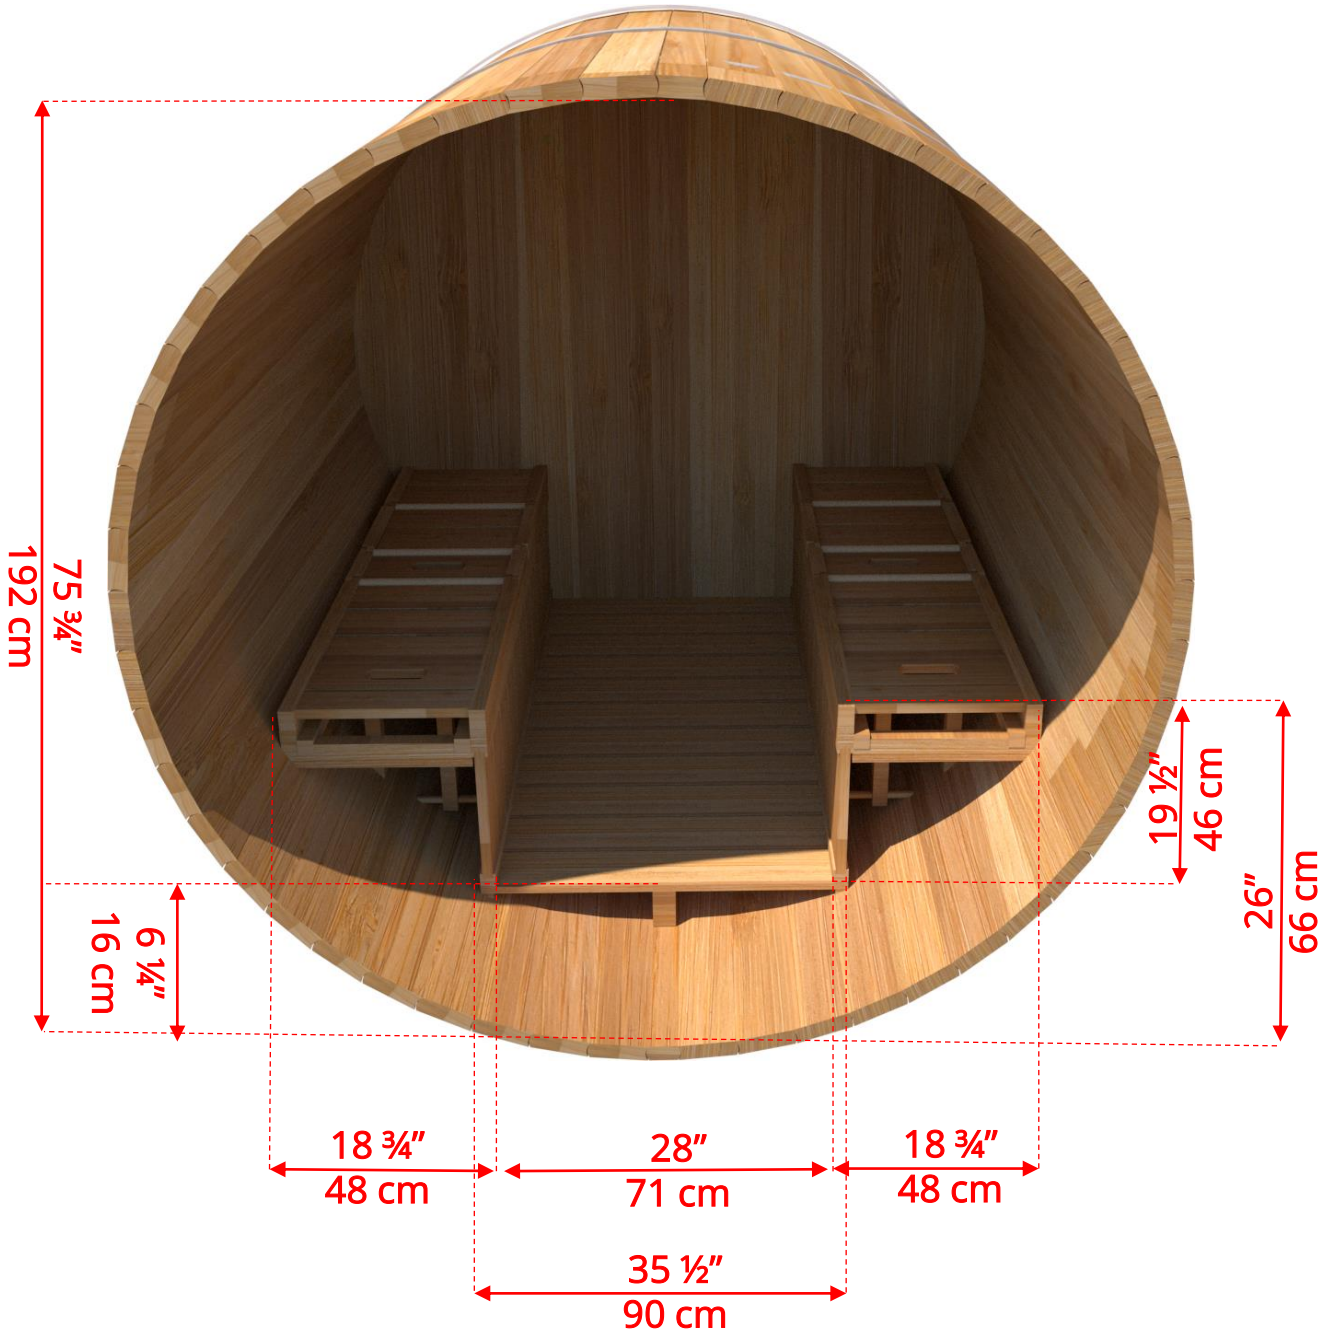

770/772 7'x7' (214cm) Barrel Sauna

770/772

7'x7' (214cm) Barrel Sauna

770/772

7'x7' (214cm) Barrel Sauna

Standard bench layout shown with optional sauna floor

770/772

7'x7' (214cm) Barrel Sauna

770/772

7'x7' (214cm) Barrel Sauna

Signature Sauna Benches

770/772

7'x7' (214cm) Barrel Sauna

Signature Sauna Benches

770/772

7'x7' (214cm) Barrel Sauna

Lounge Sauna Benches

770/772 7'x7' (214cm) Barrel Sauna

Lounge Sauna Benches

770/772

7'x7' (214cm) Barrel Sauna

2 Windows in Front Wall

2 windows available on back wall at same measurements as front wall

770/772

7'x7' (214cm) Barrel Sauna

Halfmoon Front Wall Windows

770/772

7'x7' (214cm) Barrel Sauna

Halfmoon Back Wall Window

770/772

7'x7' (214cm) Barrel Sauna

Rectangle Window in Back Wall