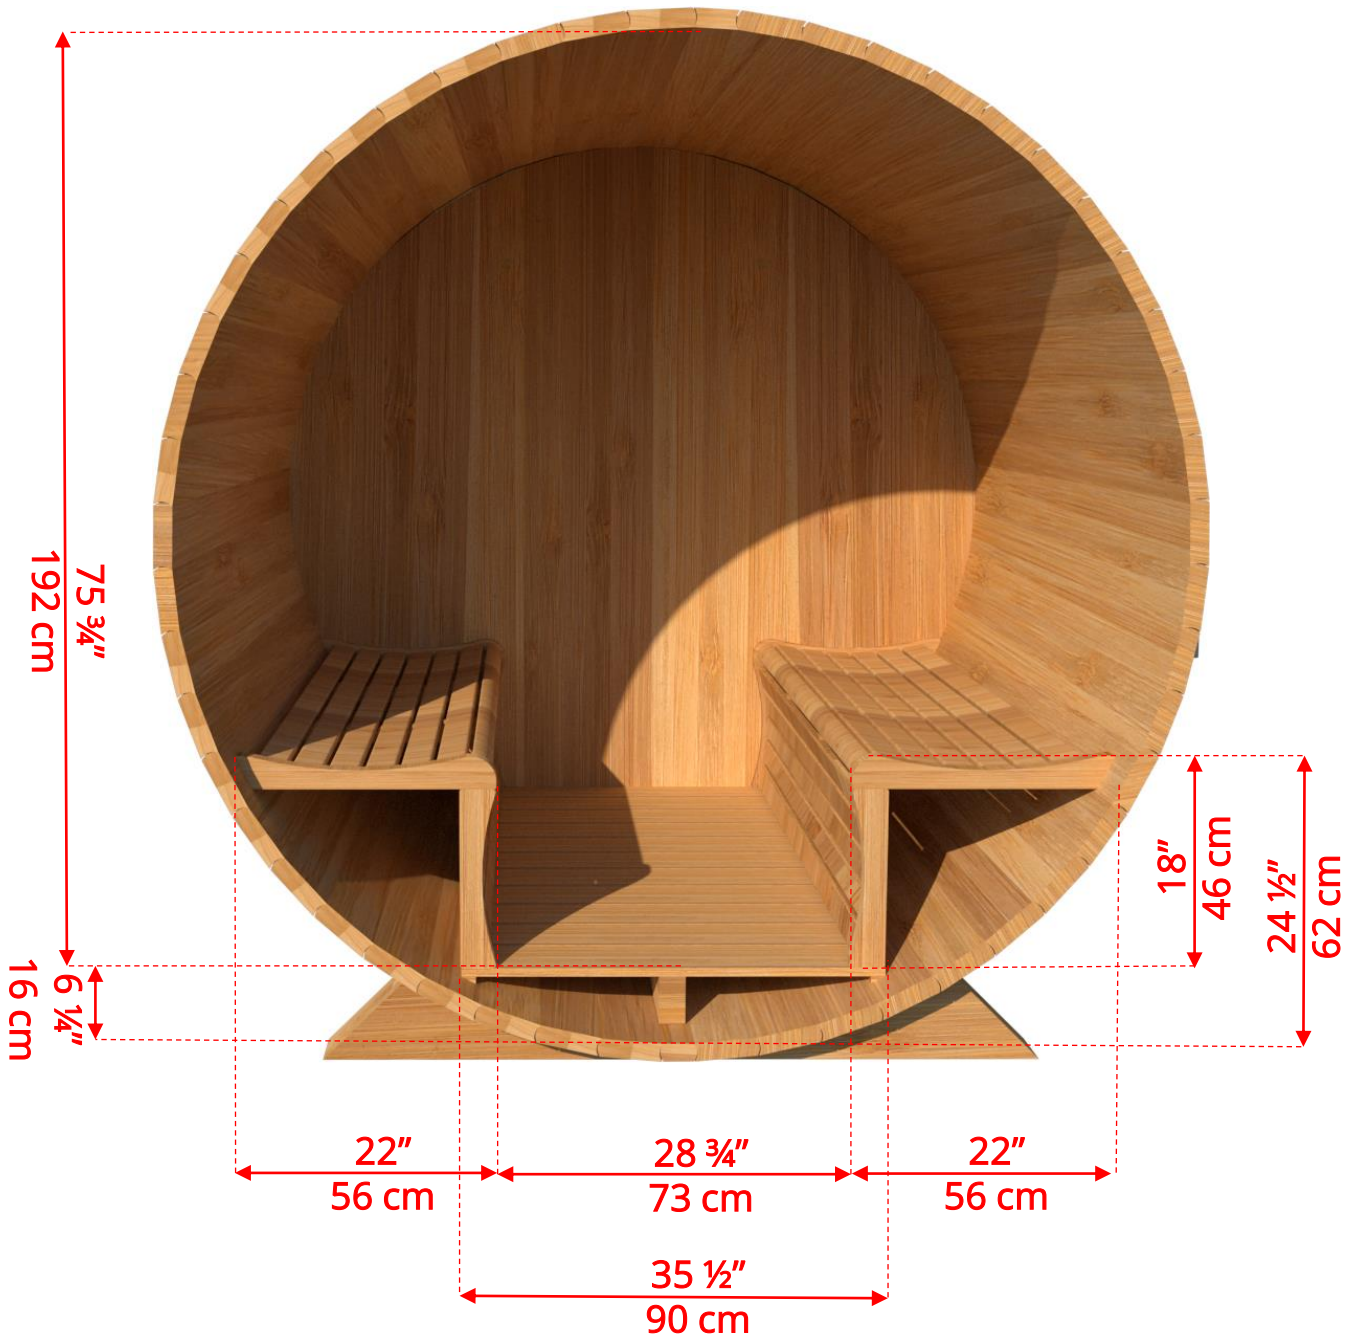

770/772 7'x7' (214cm) Barrel Sauna

770/772

7'x7' (214cm) Barrel Sauna

770/772

7'x7' (214cm) Barrel Sauna

Standard bench layout shown with optional sauna floor

770/772

7'x7' (214cm) Barrel Sauna

770/772

7'x7' (214cm) Barrel Sauna

Signature Sauna Benches

770/772

7'x7' (214cm) Barrel Sauna

Signature Sauna Benches

770/772

7'x7' (214cm) Barrel Sauna

Lounge Sauna Benches

770/772 7'x7' (214cm) Barrel Sauna

Lounge Sauna Benches

770/772

7'x7' (214cm) Barrel Sauna

2 Windows in Front Wall

2 windows available on back wall at same measurements as front wall

770/772

770/772

7'x7' (214cm) Barrel Sauna

Wood Burning Heater

Please note - Drawing shows sauna room measurements only.