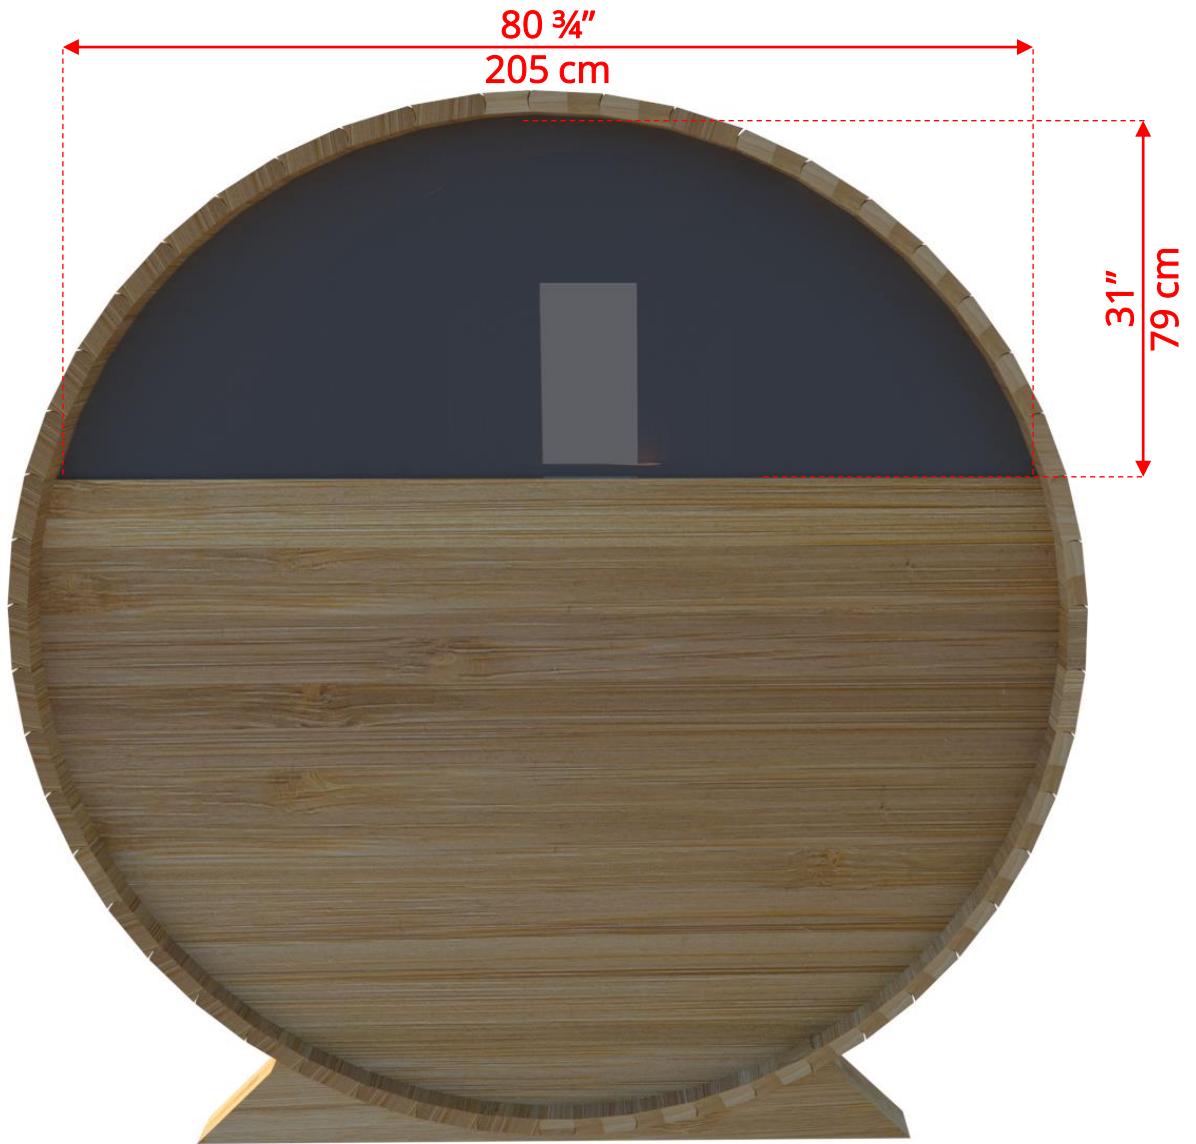

770/772 7'x7' (214cm) Barrel Sauna

770/772

7'x7' (214cm) Barrel Sauna

770/772

7'x7' (214cm) Barrel Sauna

Standard bench layout shown with optional sauna floor

770/772

7'x7' (214cm) Barrel Sauna

Lounge Sauna Benches

770/772 7'x7' (214cm) Barrel Sauna

Lounge Sauna Benches

770/772

7'x7' (214cm) Barrel Sauna

2 Windows in Front Wall

2 windows available on back wall at same measurements as front wall

770/772

7'x7' (214cm) Barrel Sauna

Halfmoon Front Wall Windows

770/772

7'x7' (214cm) Barrel Sauna

Halfmoon Back Wall Window

770/772

7'x7' (214cm) Barrel Sauna

Rectangle Window in Back Wall

770/772

7'x7' (214cm) Barrel Sauna

Wood Burning Heater

Please note - Drawing shows sauna room measurements only.