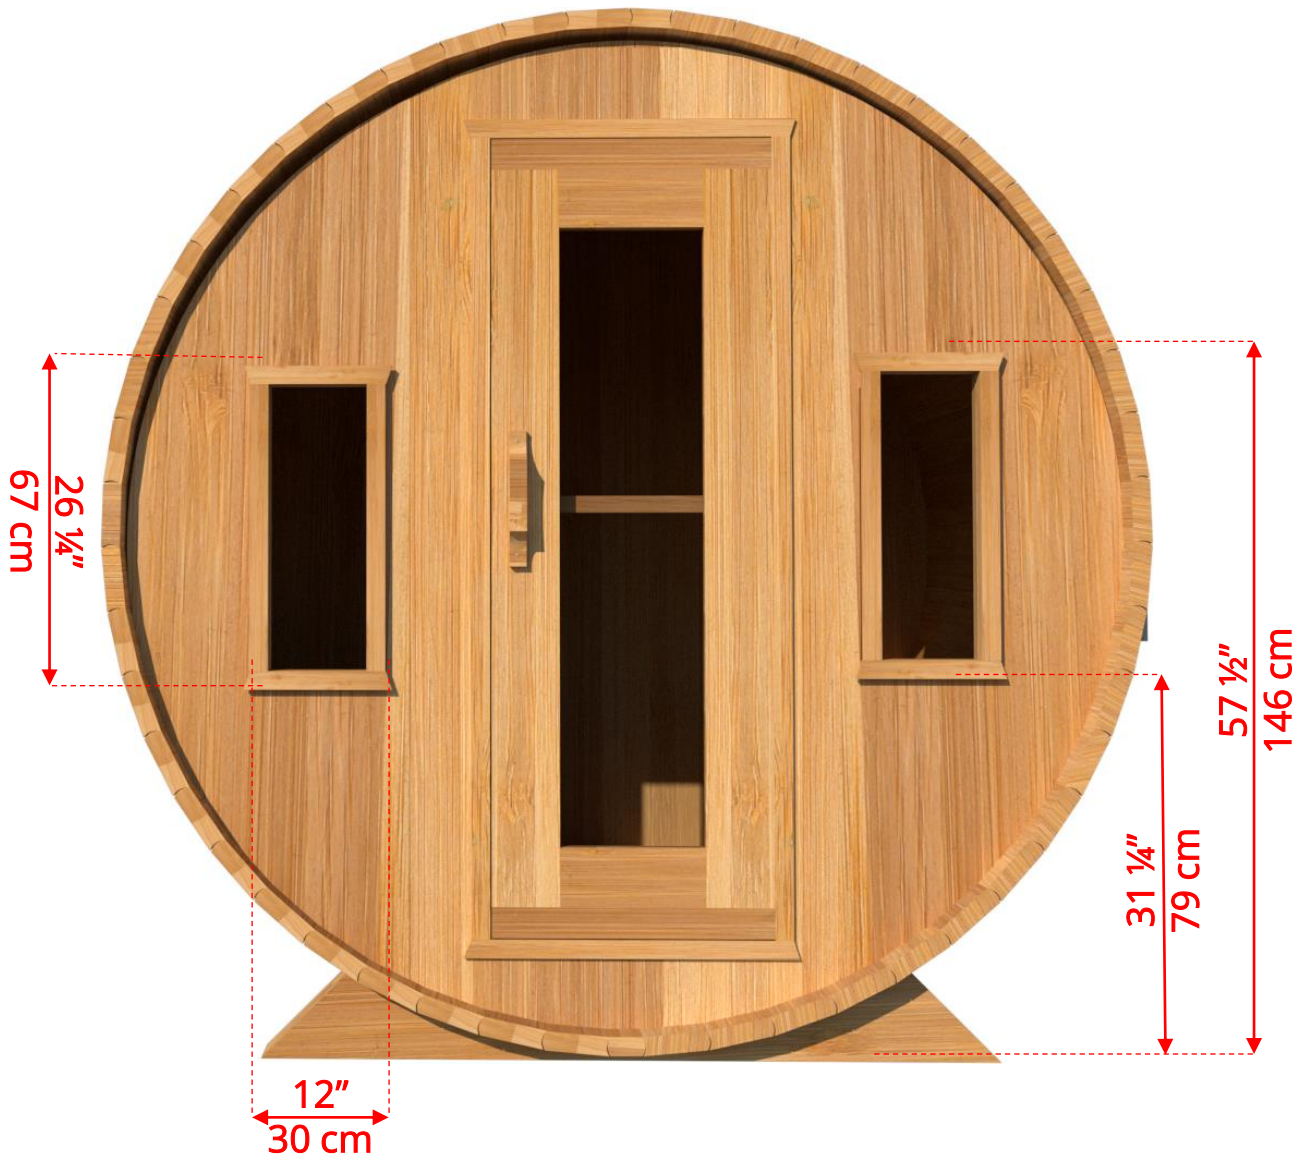

770/772 7'x7' (214cm) Barrel Sauna

770/772

7'x7' (214cm) Barrel Sauna

770/772

7'x7' (214cm) Barrel Sauna

Standard bench layout shown with optional sauna floor

770/772

7'x7' (214cm) Barrel Sauna

770/772

7'x7' (214cm) Barrel Sauna

Signature Sauna Benches

770/772

7'x7' (214cm) Barrel Sauna

Signature Sauna Benches

770/772

7'x7' (214cm) Barrel Sauna

Lounge Sauna Benches

770/772 7'x7' (214cm) Barrel Sauna

Lounge Sauna Benches

770/772

7'x7' (214cm) Barrel Sauna

2 Windows in Front Wall

2 windows available on back wall at same measurements as front wall

770/772

7'x7' (214cm) Barrel Sauna

Halfmoon Front Wall Windows

770/772

7'x7' (214cm) Barrel Sauna

Halfmoon Back Wall Window

770/772

7'x7' (214cm) Barrel Sauna

Rectangle Window in Back Wall