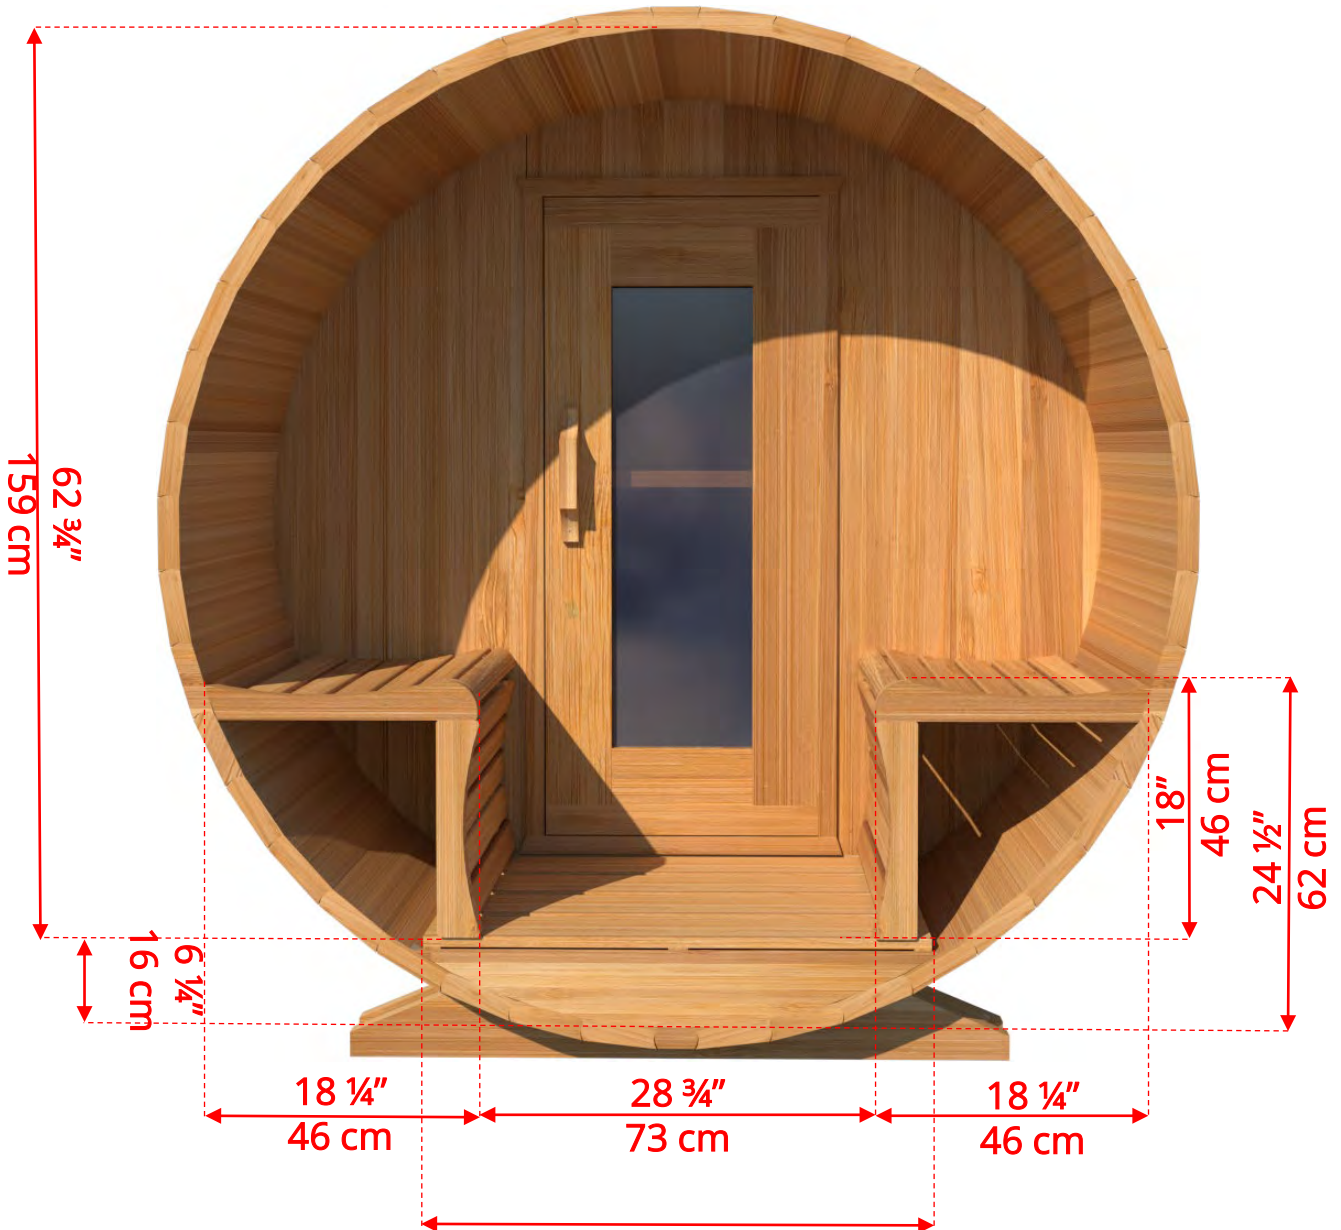

# 670P/672P 6'x7' (214cm) Barrel Sauna with Porch

- *Standard bench layout shown with optional standard porch floor*
  - *(product # 402000)*

# 670P/672P 6'x7' (214cm) Barrel Sauna with Porch

- *Standard bench layout shown with optional sauna floor*
  - *(product # 402004)*

# 670P/672P 6'x7' (214cm) Barrel Sauna with Porch

- *Standard bench layout with optional sauna floor & standard porch floor.*
  - (product # 402004 & #402000)

# 670P/672P 6'x7' (214cm) Barrel Sauna with Porch

67SSU  
Signature Sauna Benches

- *Shown with optional signature porch benches.  
(product # 62SSU)*