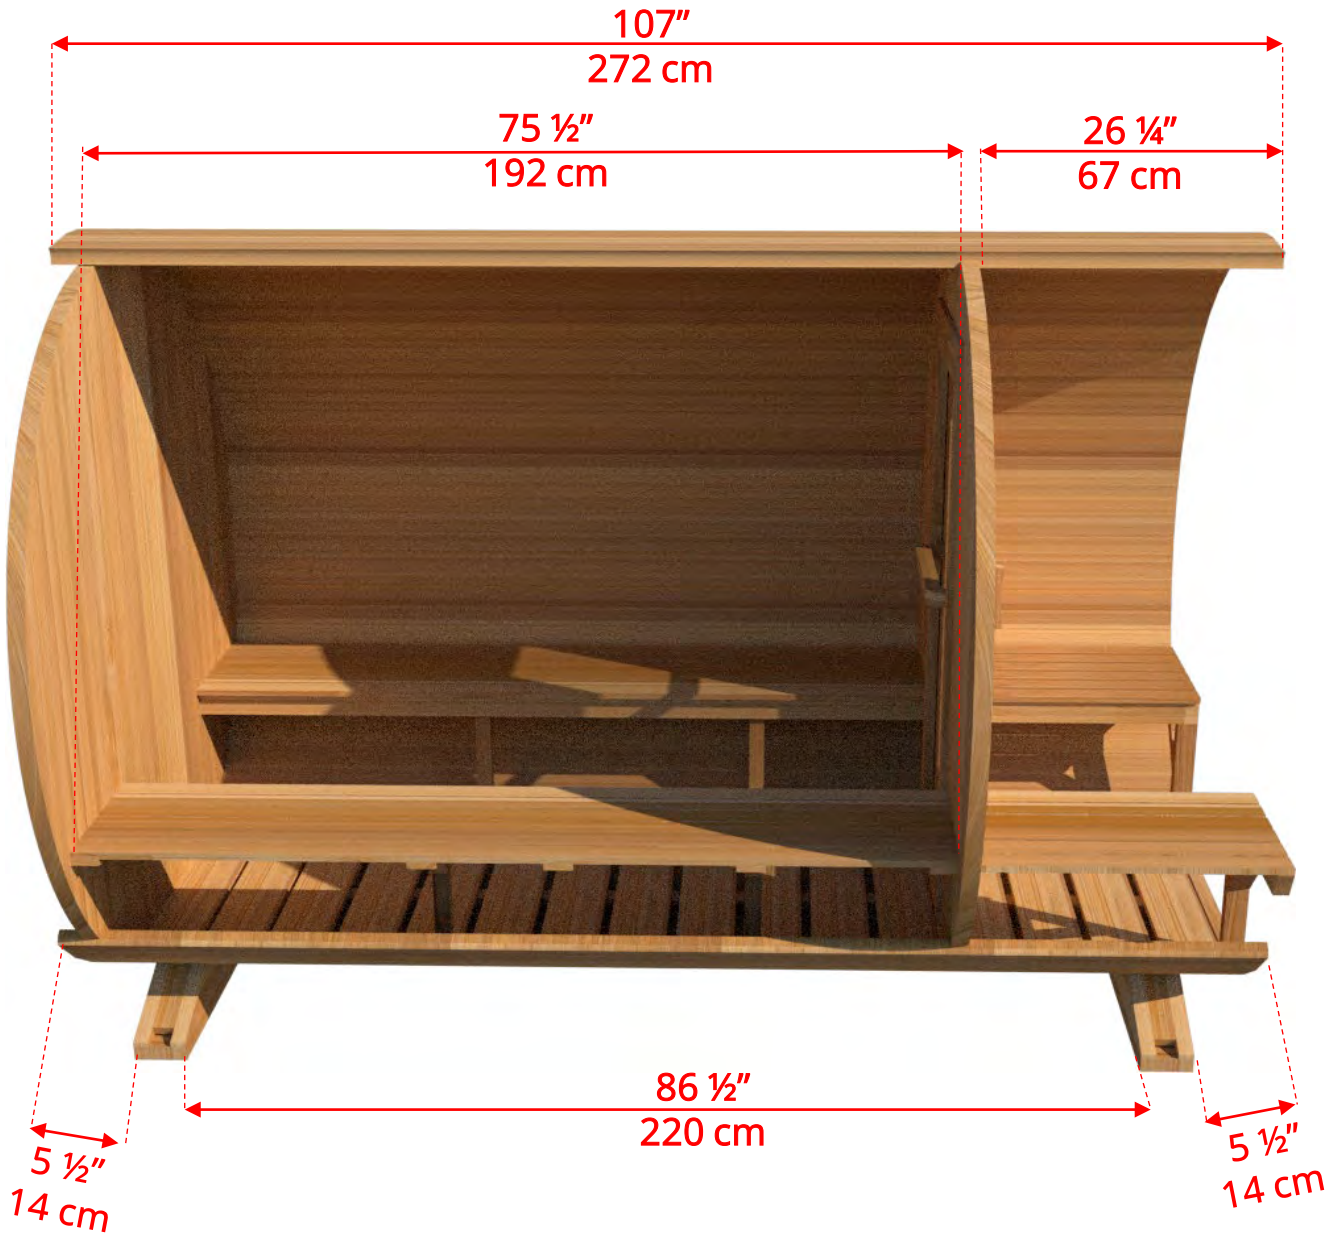

# 670P/672P 6'x7' (214cm) Barrel Sauna with Porch

- *Standard bench layout shown with optional standard porch floor*
  - *(product # 402000)*

# 670P/672P 6'x7' (214cm) Barrel Sauna with Porch

- *Standard bench layout shown with optional sauna floor*
  - *(product # 402004)*

# 670P/672P 6'x7' (214cm) Barrel Sauna with Porch

- *Standard bench layout with optional sauna floor & standard porch floor.*
  - (product # 402004 & #402000)

# 670P/672P 6'x7' (214cm) Barrel Sauna with Porch

W1  
Rectangle Window in Back Wall