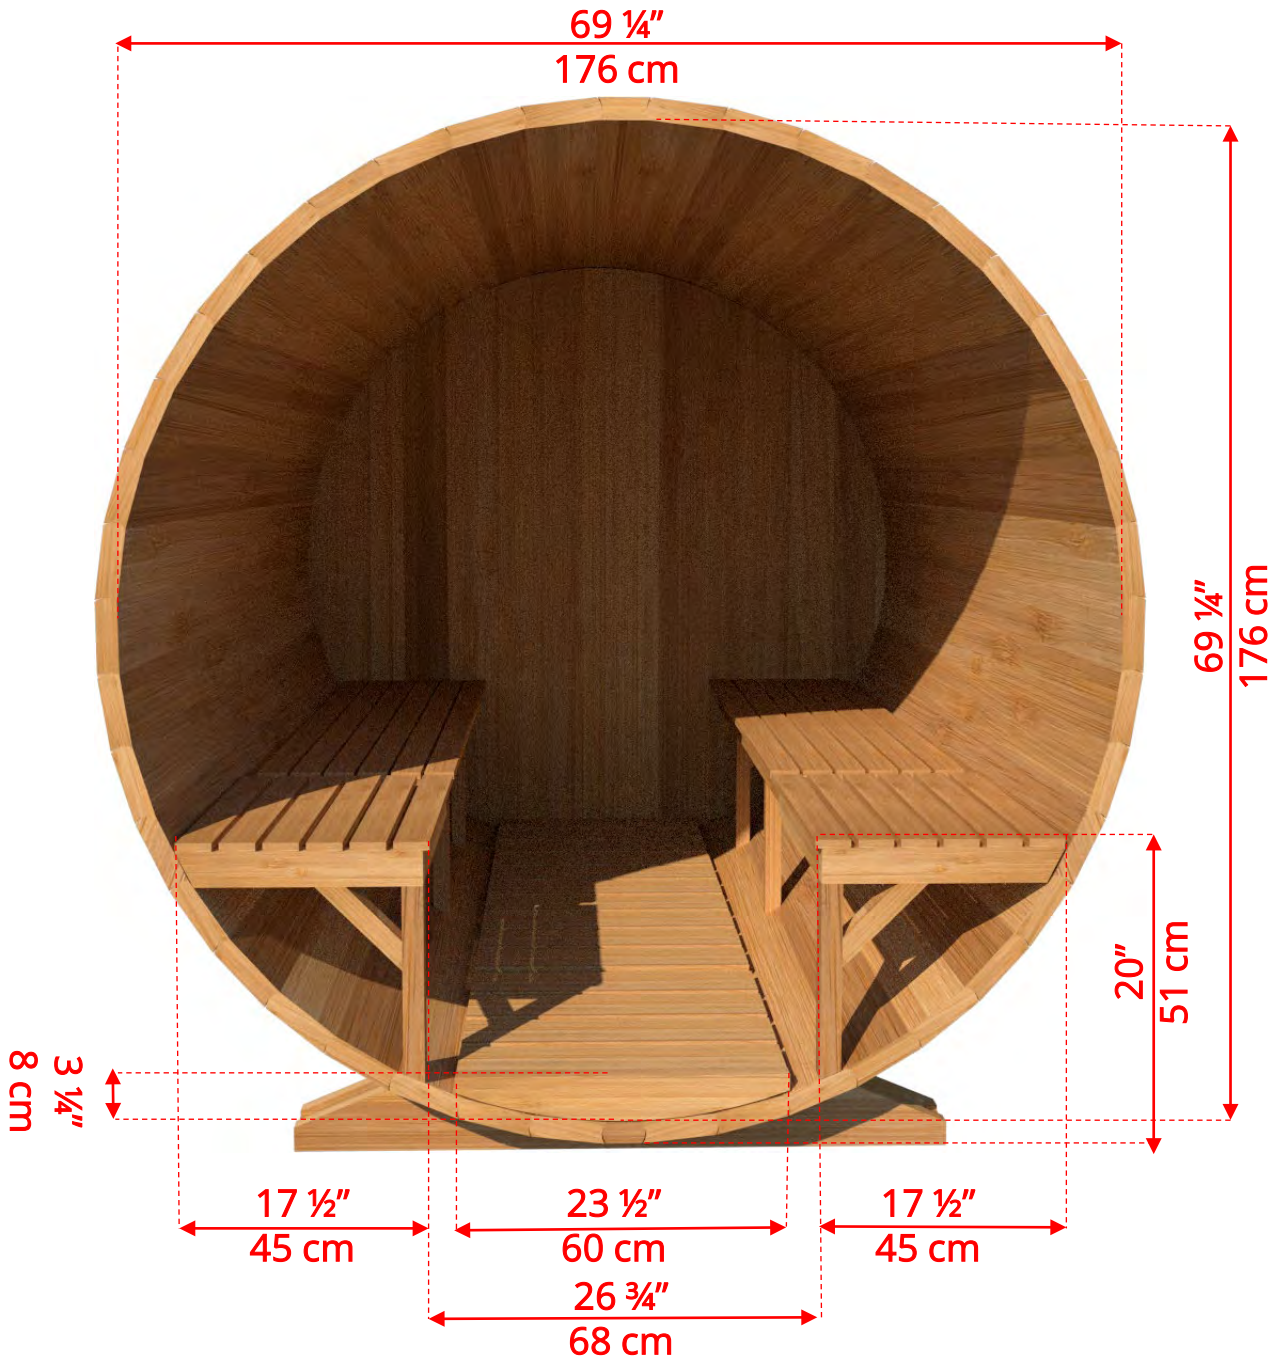

# 670P/672P 6'x7' (214cm) Barrel Sauna with Porch

- *Standard bench layout shown with optional standard porch floor*
  - *(product # 402000)*

# 670P/672P 6'x7' (214cm) Barrel Sauna with Porch

- *Standard bench layout shown with optional sauna floor*
  - *(product # 402004)*

# 670P/672P 6'x7' (214cm) Barrel Sauna with Porch

- *Standard bench layout with optional sauna floor & standard porch floor.*
  - (product # 402004 & #402000)

# 670P/672P 6'x7' (214cm) Barrel Sauna with Porch

W1  
Rectangle Window in Back Wall