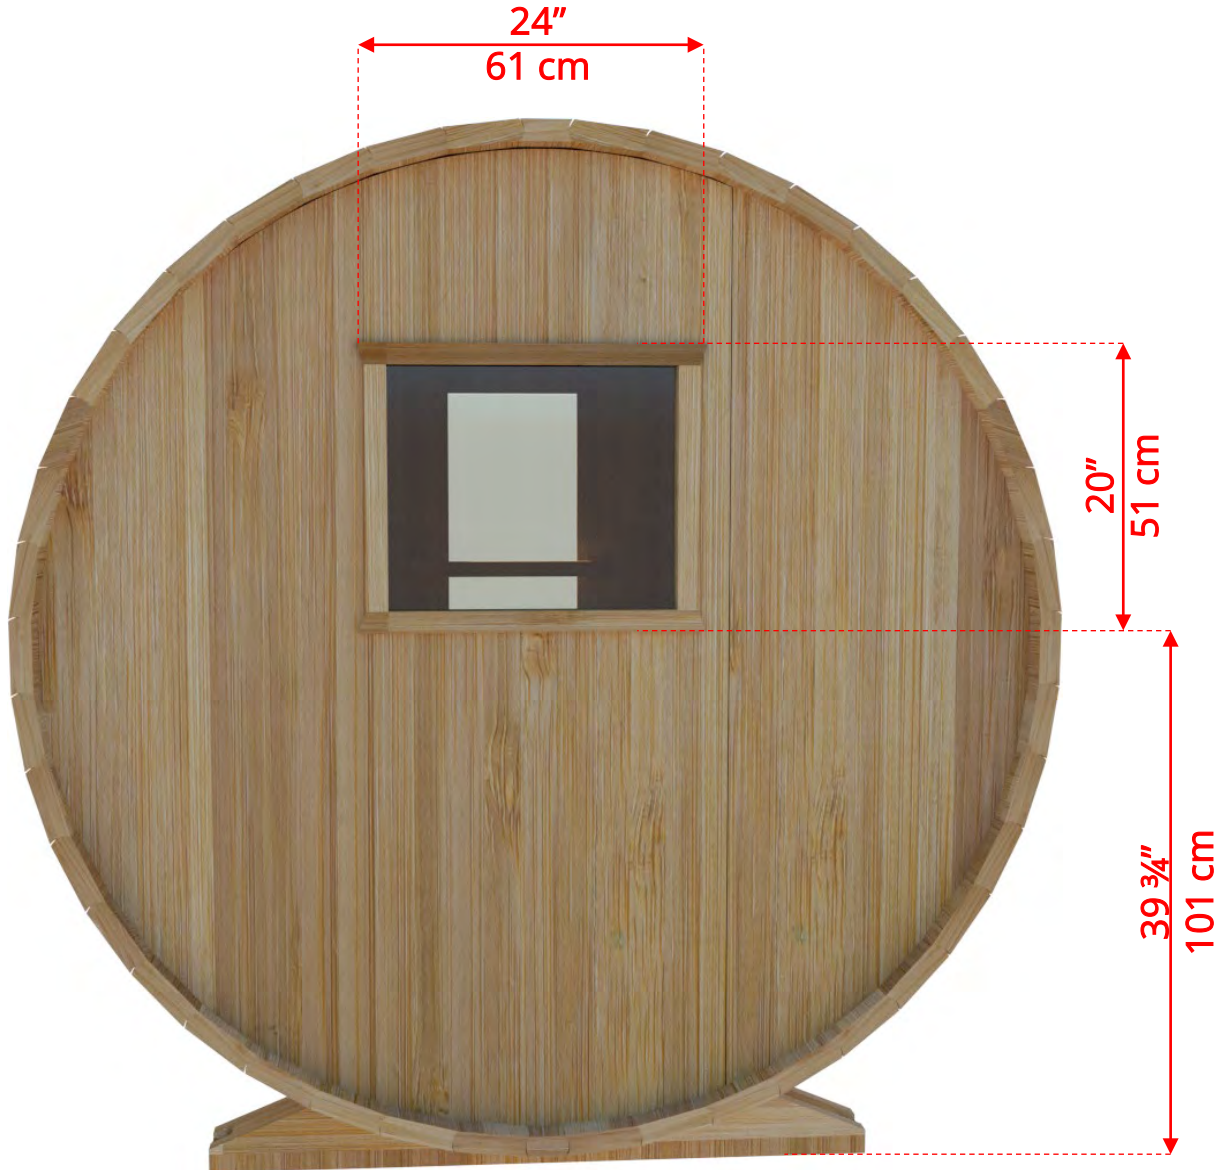

# 670P/672P 6'x7' (214cm) Barrel Sauna with Porch

- *Standard bench layout with optional sauna floor & standard porch floor.*
  - (product # 402004 & #402000)

# 670P/672P 6'x7' (214cm) Barrel Sauna with Porch

67SSU  
Signature Sauna Benches

- *Shown with optional signature porch benches.  
(product # 62SSU)*

# 670P/672P 6'x7' (214cm) Barrel Sauna with Porch

W2  
2 Windows in Front Wall

*\*Product W2 - 2 windows available on changeroom or back wall at same measurements as front wall*

# 670P/672P 6'x7' (214cm) Barrel Sauna with Porch

W1  
Rectangle Window in Back Wall