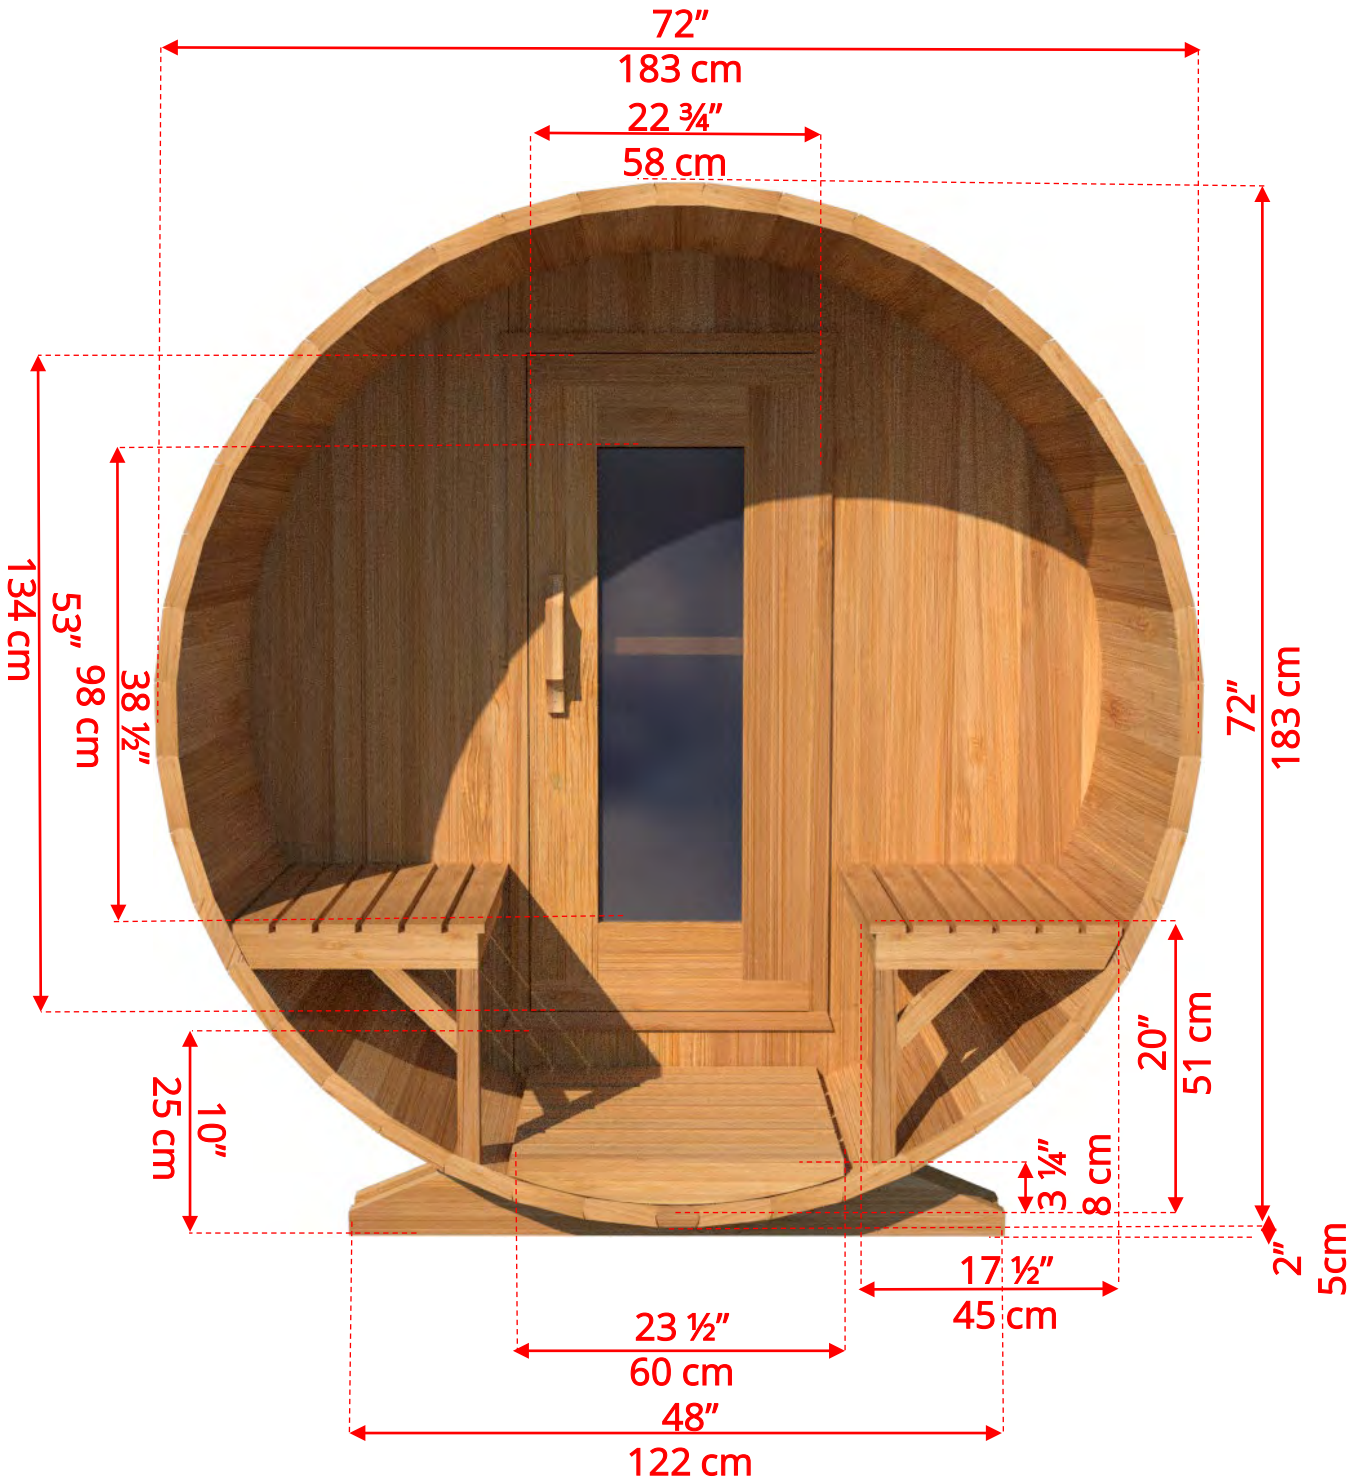

# 670P/672P 6'x7' (214cm) Barrel Sauna with Porch

- *Standard bench layout shown with optional standard porch floor*
  - *(product # 402000)*

# 670P/672P 6'x7' (214cm) Barrel Sauna with Porch

- *Standard bench layout shown with optional sauna floor*
  - *(product # 402004)*

# 670P/672P 6'x7' (214cm) Barrel Sauna with Porch

- *Standard bench layout with optional sauna floor & standard porch floor.*
  - (product # 402004 & #402000)

# 670P/672P 6'x7' (214cm) Barrel Sauna with Porch

W1  
Rectangle Window in Back Wall