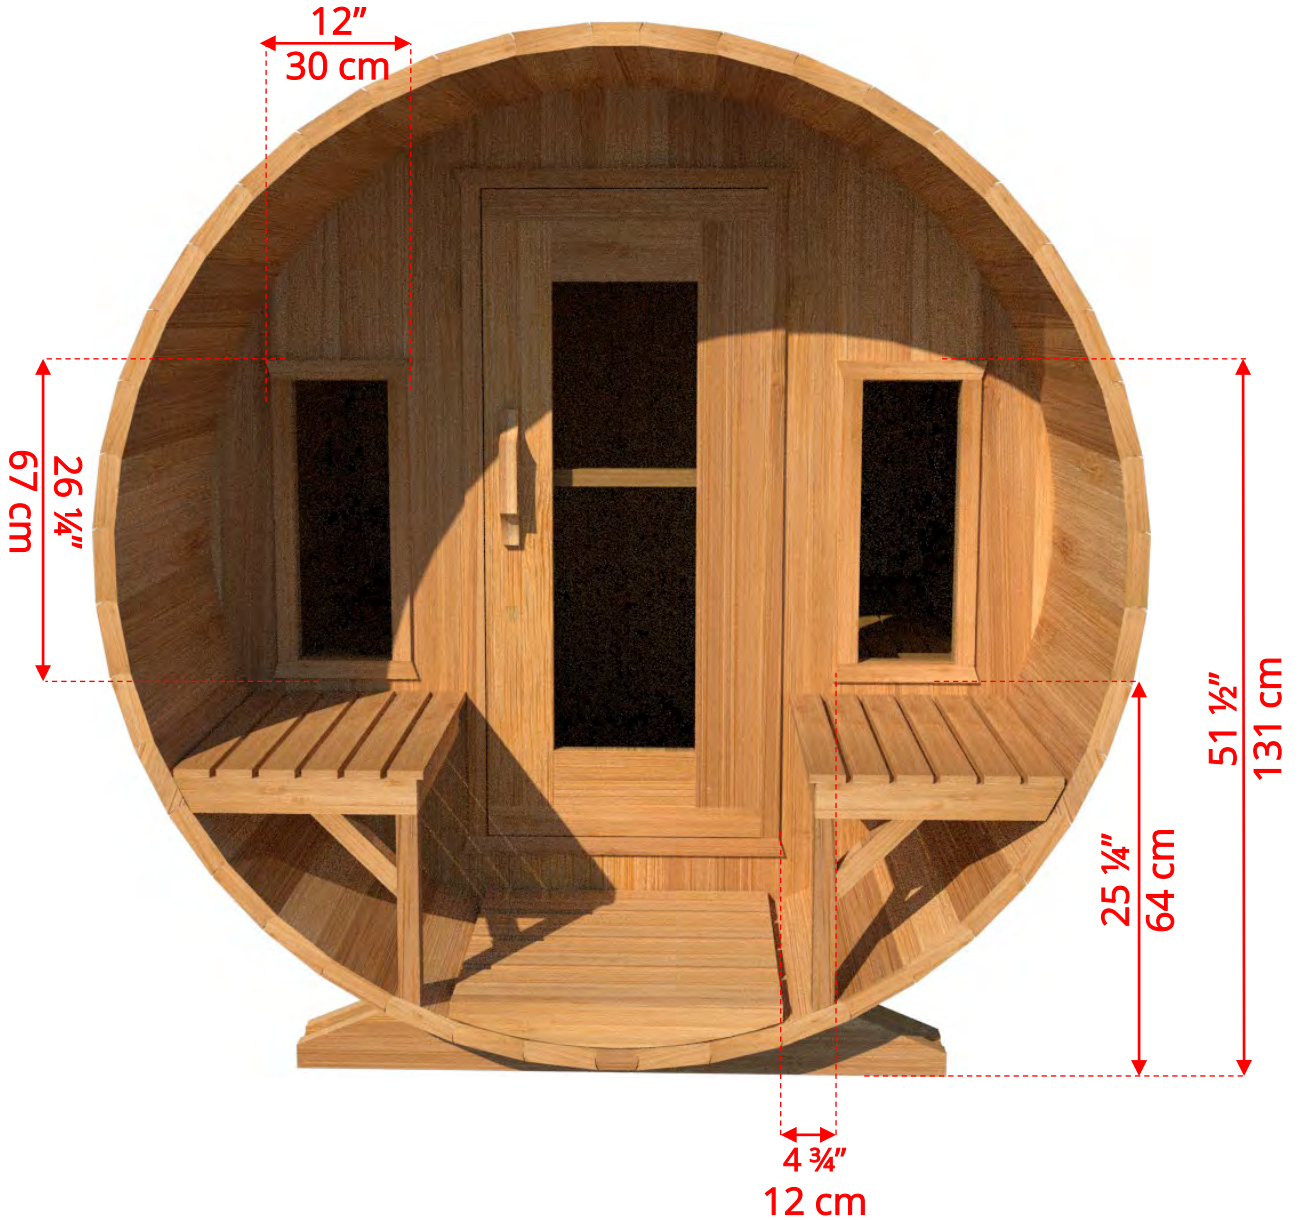

# 670P/672P 6'x7' (214cm) Barrel Sauna with Porch

- *Standard bench layout shown with optional standard porch floor*
  - *(product # 402000)*

# 670P/672P 6'x7' (214cm) Barrel Sauna with Porch

- *Standard bench layout with optional sauna floor & standard porch floor.*
  - (product # 402004 & #402000)

# 670P/672P 6'x7' (214cm) Barrel Sauna with Porch

67SSU  
Signature Sauna Benches

- *Shown with optional signature porch benches.  
(product # 62SSU)*

# 670P/672P 6'x7' (214cm) Barrel Sauna with Porch

W2  
2 Windows in Front Wall

*\*Product W2 - 2 windows available on changeroom or back wall at same measurements as front wall*