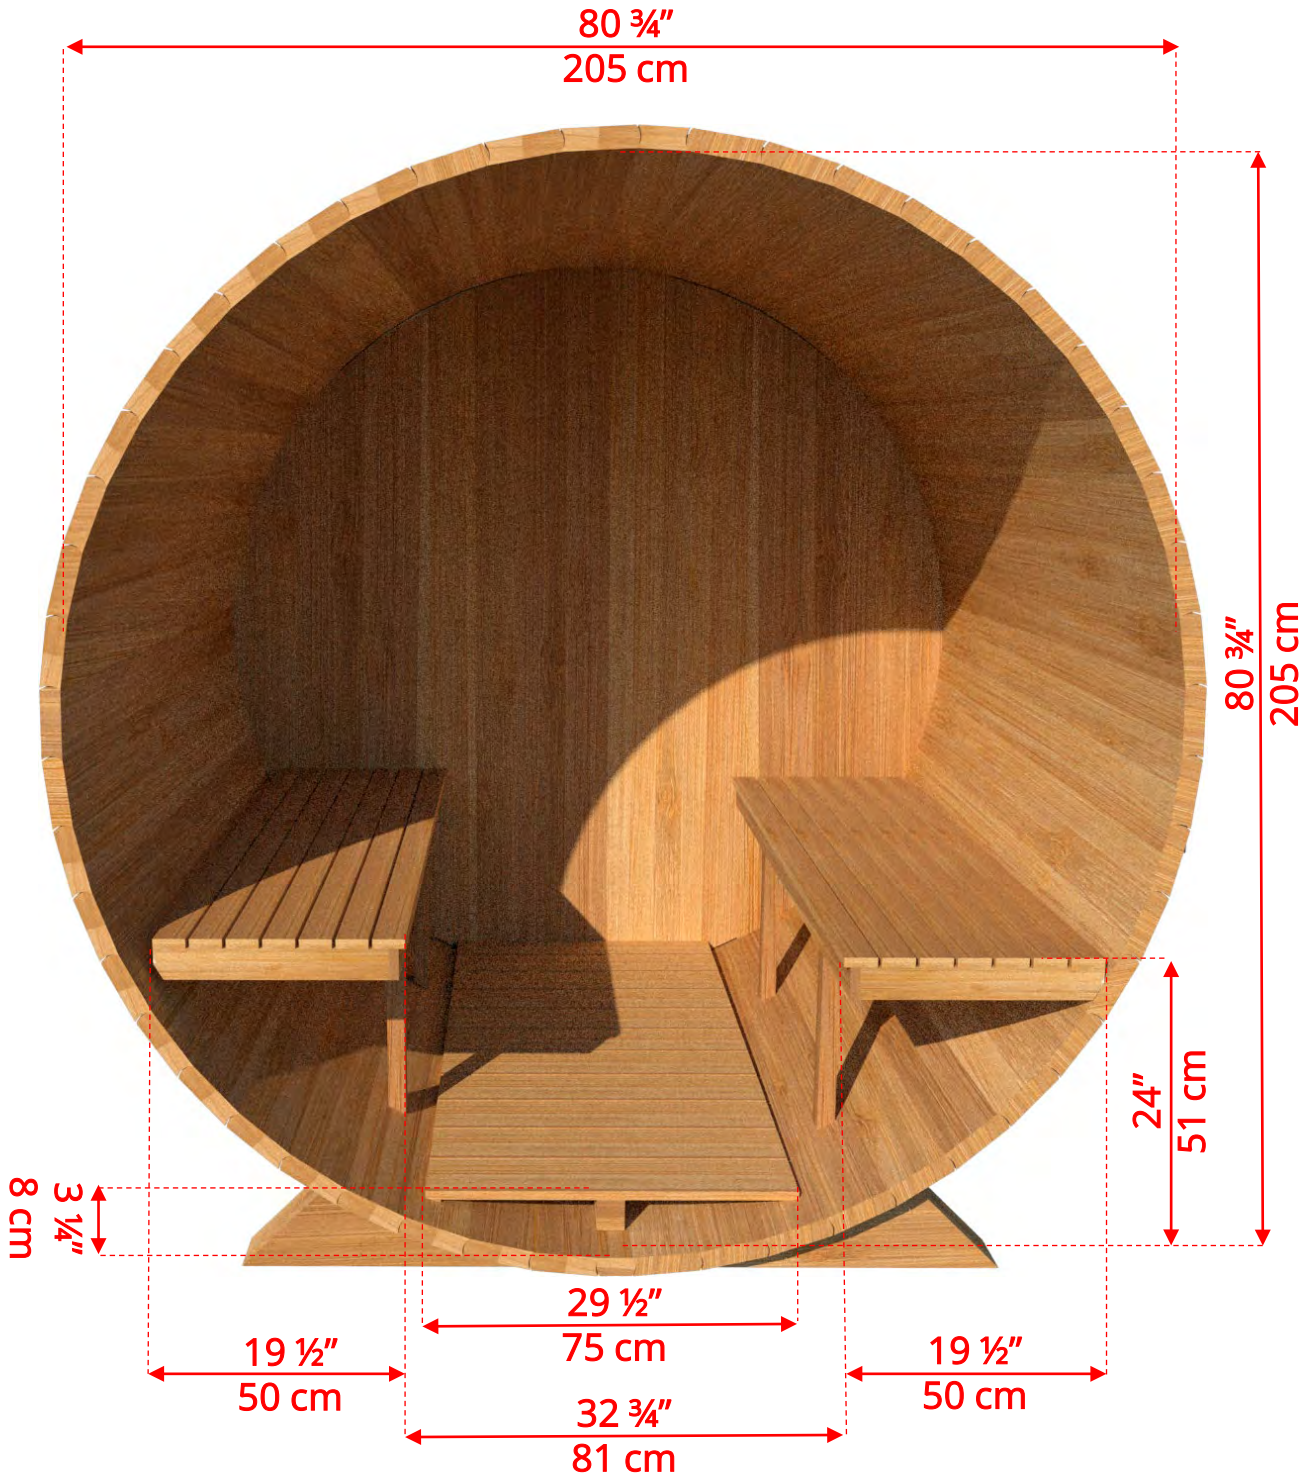

770P/772P

7'x7' (214cm) Barrel Sauna with Porch

770P/772P

7'x7' (214cm) Barrel Sauna with Porch

- *Standard bench layout shown with optional sauna floor*
 - *(product # 4020036)*

770P/772P

7'x7' (214cm) Barrel Sauna with Porch

770P/772P

7'x7' (214cm) Barrel Sauna with Porch

78SSU
Signature Sauna Benches

770P/772P

7'x7' (214cm) Barrel Sauna with Porch

77LLU
Lounge Sauna Benches

770P/772P 7'x7' (214cm) Barrel Sauna with Porch

W2
2 Windows in Front Wall

**Product W2 - 2 windows available on changeroom or back wall at same measurements as front wall*

770P/772P

7'x7' (214cm) Barrel Sauna with Porch

WHMF7

Halfmoon Front Wall Windows

770P/772P

7'x7' (214cm) Barrel Sauna with Porch

W1
Rectangle Window in Back Wall

770P/772P

7'x7' (214cm) Barrel Sauna with Porch

SB210
Harvia M3 Wood Burning Heater

Please note - Drawing shows sauna room measurements only.