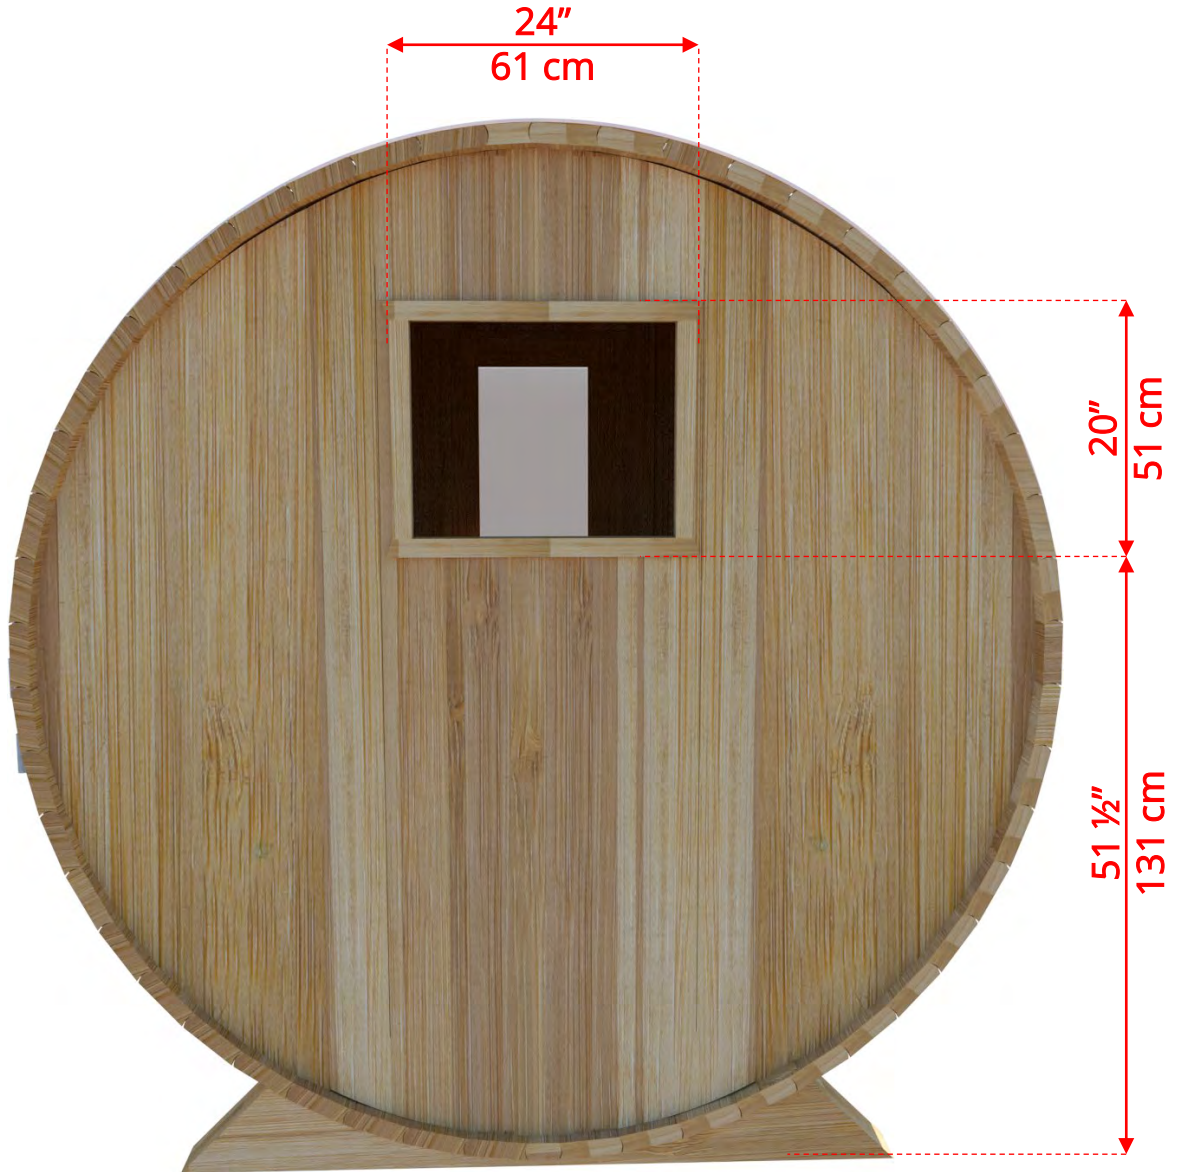

770P/772P

7'x7' (214cm) Barrel Sauna with Porch

770P/772P

7'x7' (214cm) Barrel Sauna with Porch

- *Standard bench layout shown with optional sauna floor*
 - *(product # 4020036)*

770P/772P

7'x7' (214cm) Barrel Sauna with Porch

770P/772P

7'x7' (214cm) Barrel Sauna with Porch

78SSU
Signature Sauna Benches

770P/772P

7'x7' (214cm) Barrel Sauna with Porch

77LLU
Lounge Sauna Benches

770P/772P 7'x7' (214cm) Barrel Sauna with Porch

W2
2 Windows in Front Wall

**Product W2 - 2 windows available on changeroom or back wall at same measurements as front wall*

770P/772P

7'x7' (214cm) Barrel Sauna with Porch

WHMF7

Halfmoon Front Wall Windows

770P/772P

7'x7' (214cm) Barrel Sauna with Porch

W1
Rectangle Window in Back Wall

770P/772P

7'x7' (214cm) Barrel Sauna with Porch

SB210
Harvia M3 Wood Burning Heater

Please note - Drawing shows sauna room measurements only.