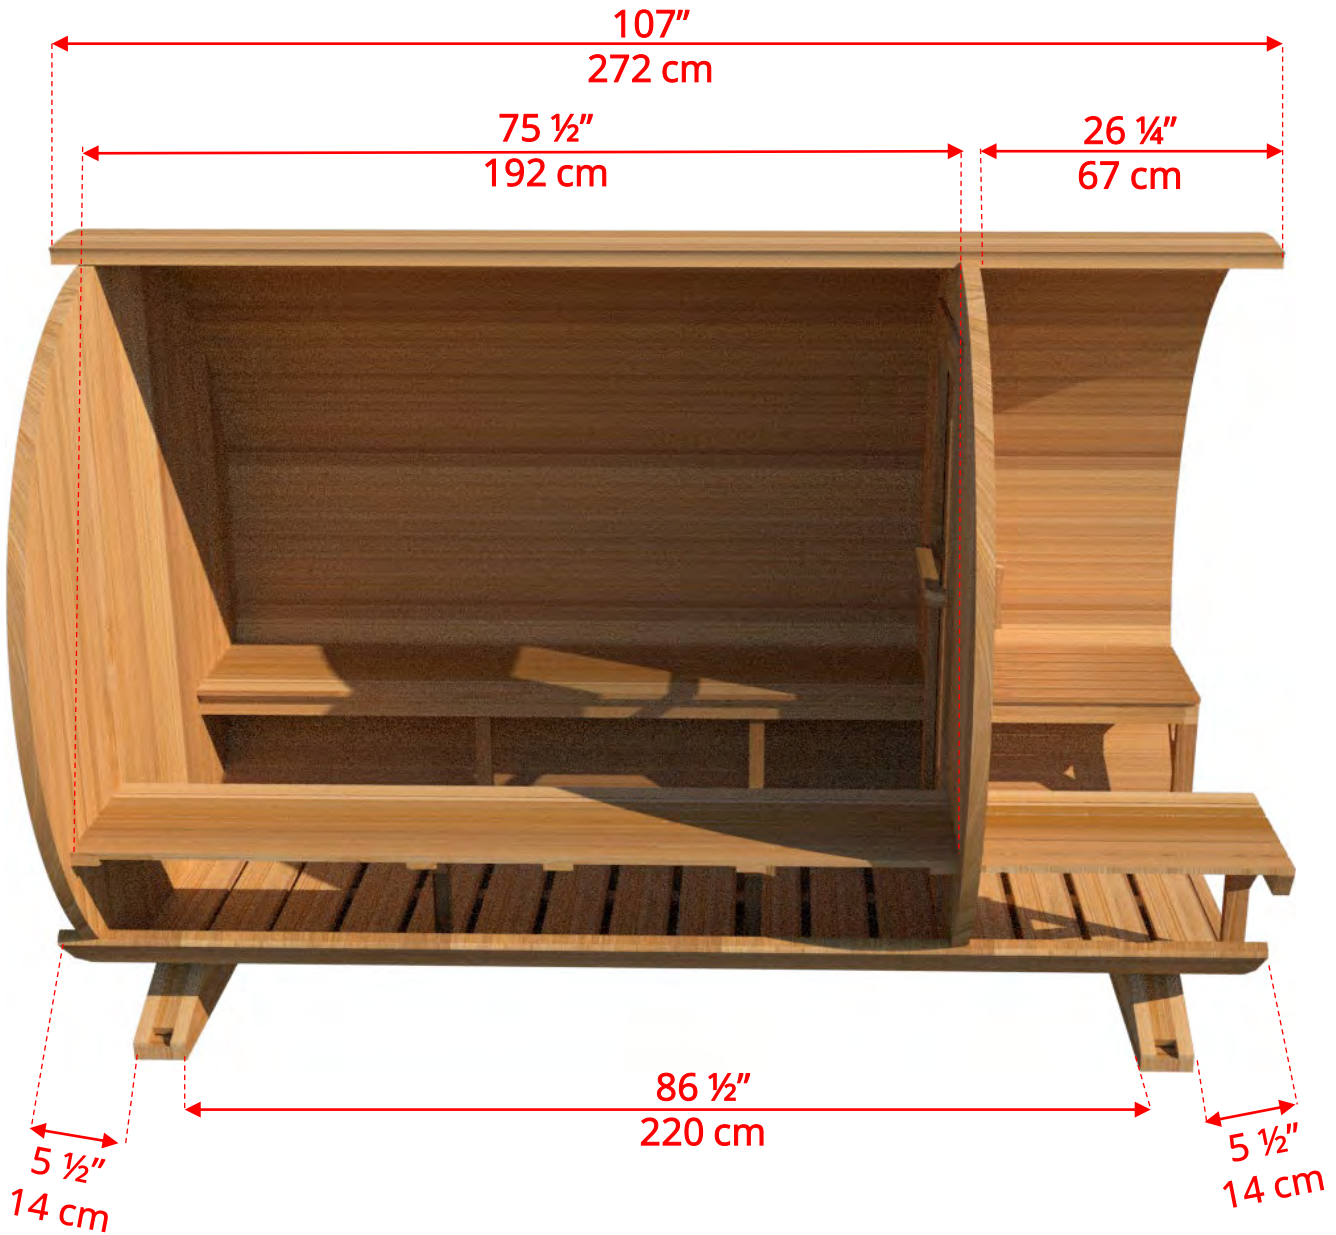

770P/772P

7'x7' (214cm) Barrel Sauna with Porch

770P/772P

7'x7' (214cm) Barrel Sauna with Porch

- *Standard bench layout shown with optional sauna floor*
 - *(product # 4020036)*

770P/772P

7'x7' (214cm) Barrel Sauna with Porch

770P/772P

7'x7' (214cm) Barrel Sauna with Porch

78SSU
Signature Sauna Benches

770P/772P

7'x7' (214cm) Barrel Sauna with Porch

77LLU
Lounge Sauna Benches

770P/772P 7'x7' (214cm) Barrel Sauna with Porch

W2
2 Windows in Front Wall

**Product W2 - 2 windows available on changeroom or back wall at same measurements as front wall*

770P/772P

7'x7' (214cm) Barrel Sauna with Porch

WHMF7

Halfmoon Front Wall Windows

770P/772P

7'x7' (214cm) Barrel Sauna with Porch

W1
Rectangle Window in Back Wall

770P/772P

7'x7' (214cm) Barrel Sauna with Porch

SB210
Harvia M3 Wood Burning Heater

Please note - Drawing shows sauna room measurements only.