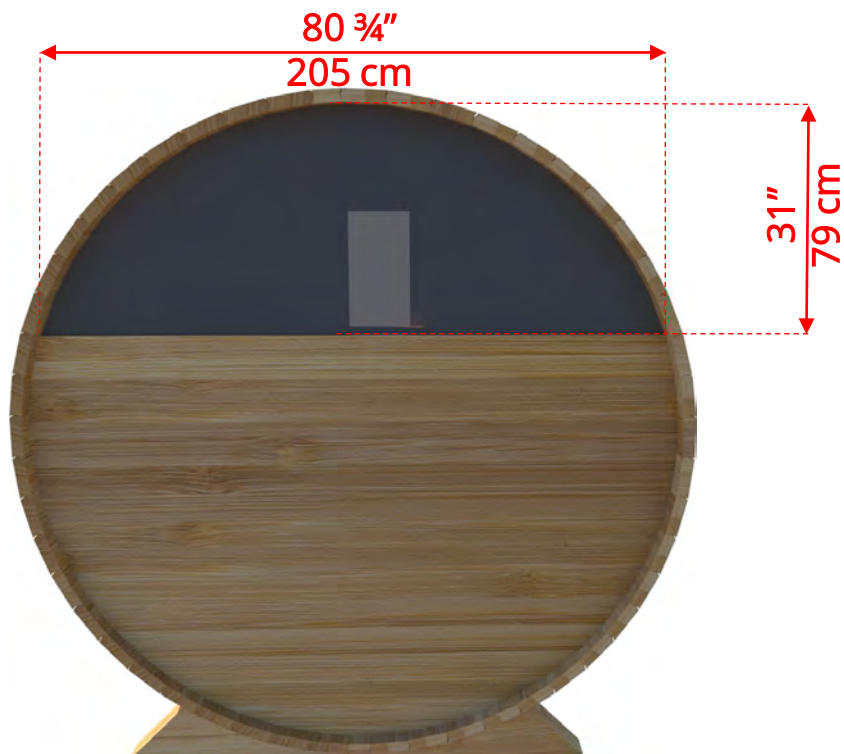

770P/772P

7'x7' (214cm) Barrel Sauna with Porch

770P/772P

7'x7' (214cm) Barrel Sauna with Porch

- *Standard bench layout shown with optional sauna floor*
 - *(product # 4020036)*

770P/772P

7'x7' (214cm) Barrel Sauna with Porch

770P/772P

7'x7' (214cm) Barrel Sauna with Porch

78SSU
Signature Sauna Benches

770P/772P

7'x7' (214cm) Barrel Sauna with Porch

77LLU
Lounge Sauna Benches

770P/772P 7'x7' (214cm) Barrel Sauna with Porch

W2
2 Windows in Front Wall

**Product W2 - 2 windows available on changeroom or back wall at same measurements as front wall*

770P/772P

7'x7' (214cm) Barrel Sauna with Porch

WHMF7

Halfmoon Front Wall Windows

770P/772P

7'x7' (214cm) Barrel Sauna with Porch

W1
Rectangle Window in Back Wall

770P/772P

7'x7' (214cm) Barrel Sauna with Porch

SB210
Harvia M3 Wood Burning Heater

Please note - Drawing shows sauna room measurements only.