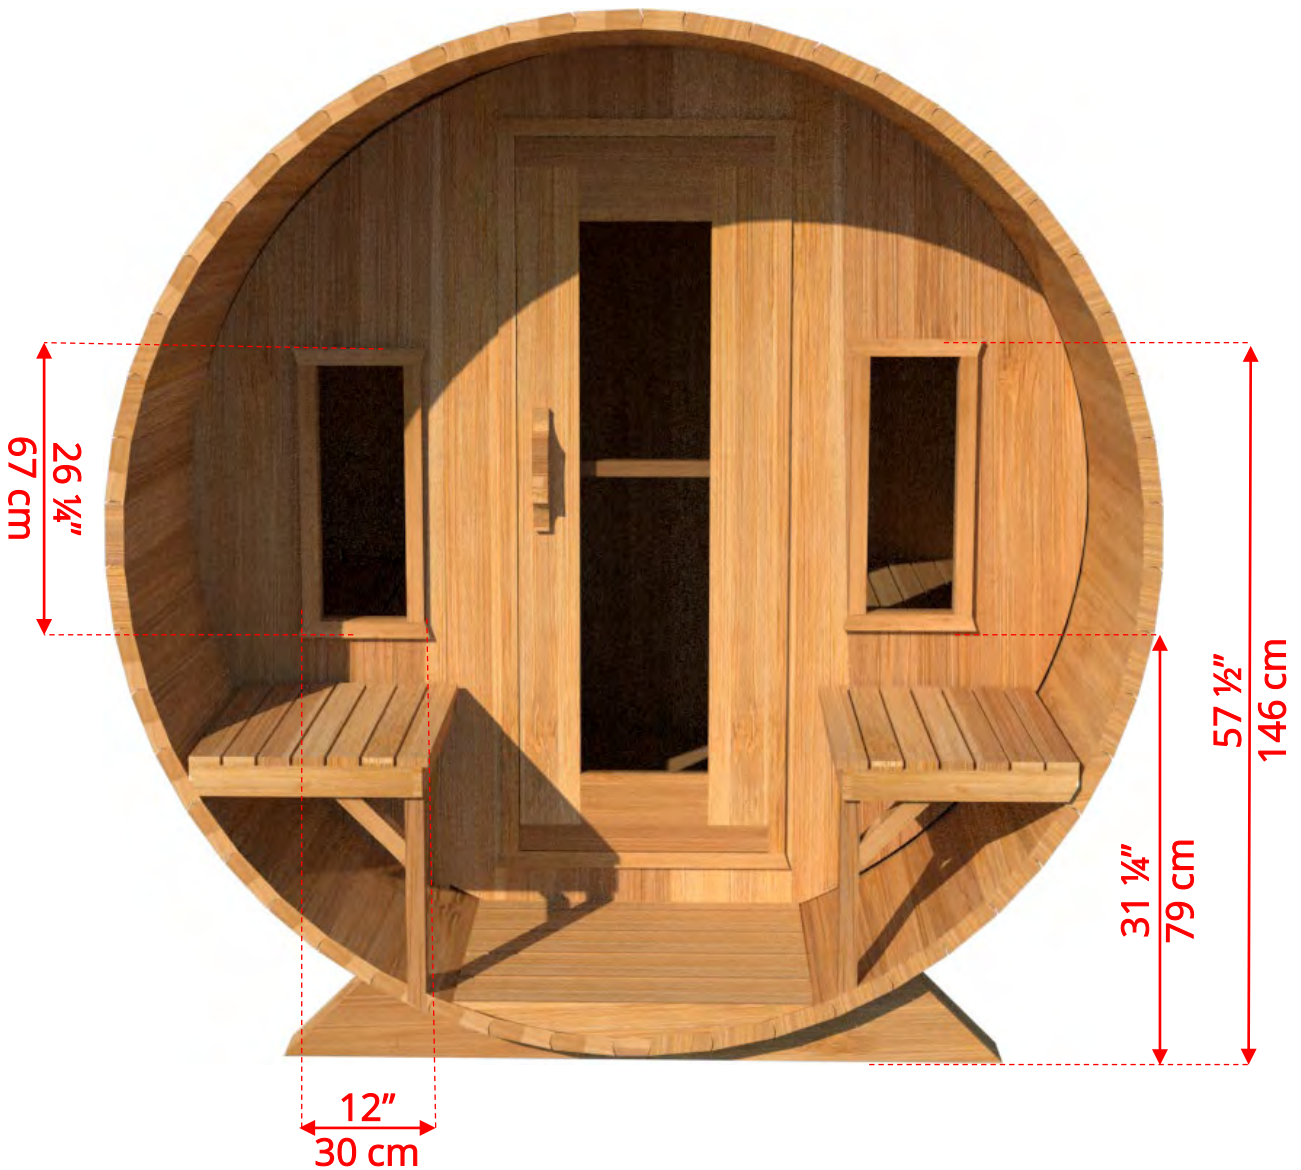

770P/772P

7'x7' (214cm) Barrel Sauna with Porch

770P/772P

7'x7' (214cm) Barrel Sauna with Porch

- *Standard bench layout shown with optional sauna floor*
 - *(product # 4020036)*

770P/772P

7'x7' (214cm) Barrel Sauna with Porch

770P/772P

7'x7' (214cm) Barrel Sauna with Porch

78SSU
Signature Sauna Benches

770P/772P

7'x7' (214cm) Barrel Sauna with Porch

77LLU
Lounge Sauna Benches

770P/772P 7'x7' (214cm) Barrel Sauna with Porch

W2
2 Windows in Front Wall

**Product W2 - 2 windows available on changeroom or back wall at same measurements as front wall*

770P/772P

7'x7' (214cm) Barrel Sauna with Porch

WHMF7

Halfmoon Front Wall Windows

770P/772P

7'x7' (214cm) Barrel Sauna with Porch

W1
Rectangle Window in Back Wall

770P/772P

7'x7' (214cm) Barrel Sauna with Porch

SB210
Harvia M3 Wood Burning Heater

Please note - Drawing shows sauna room measurements only.