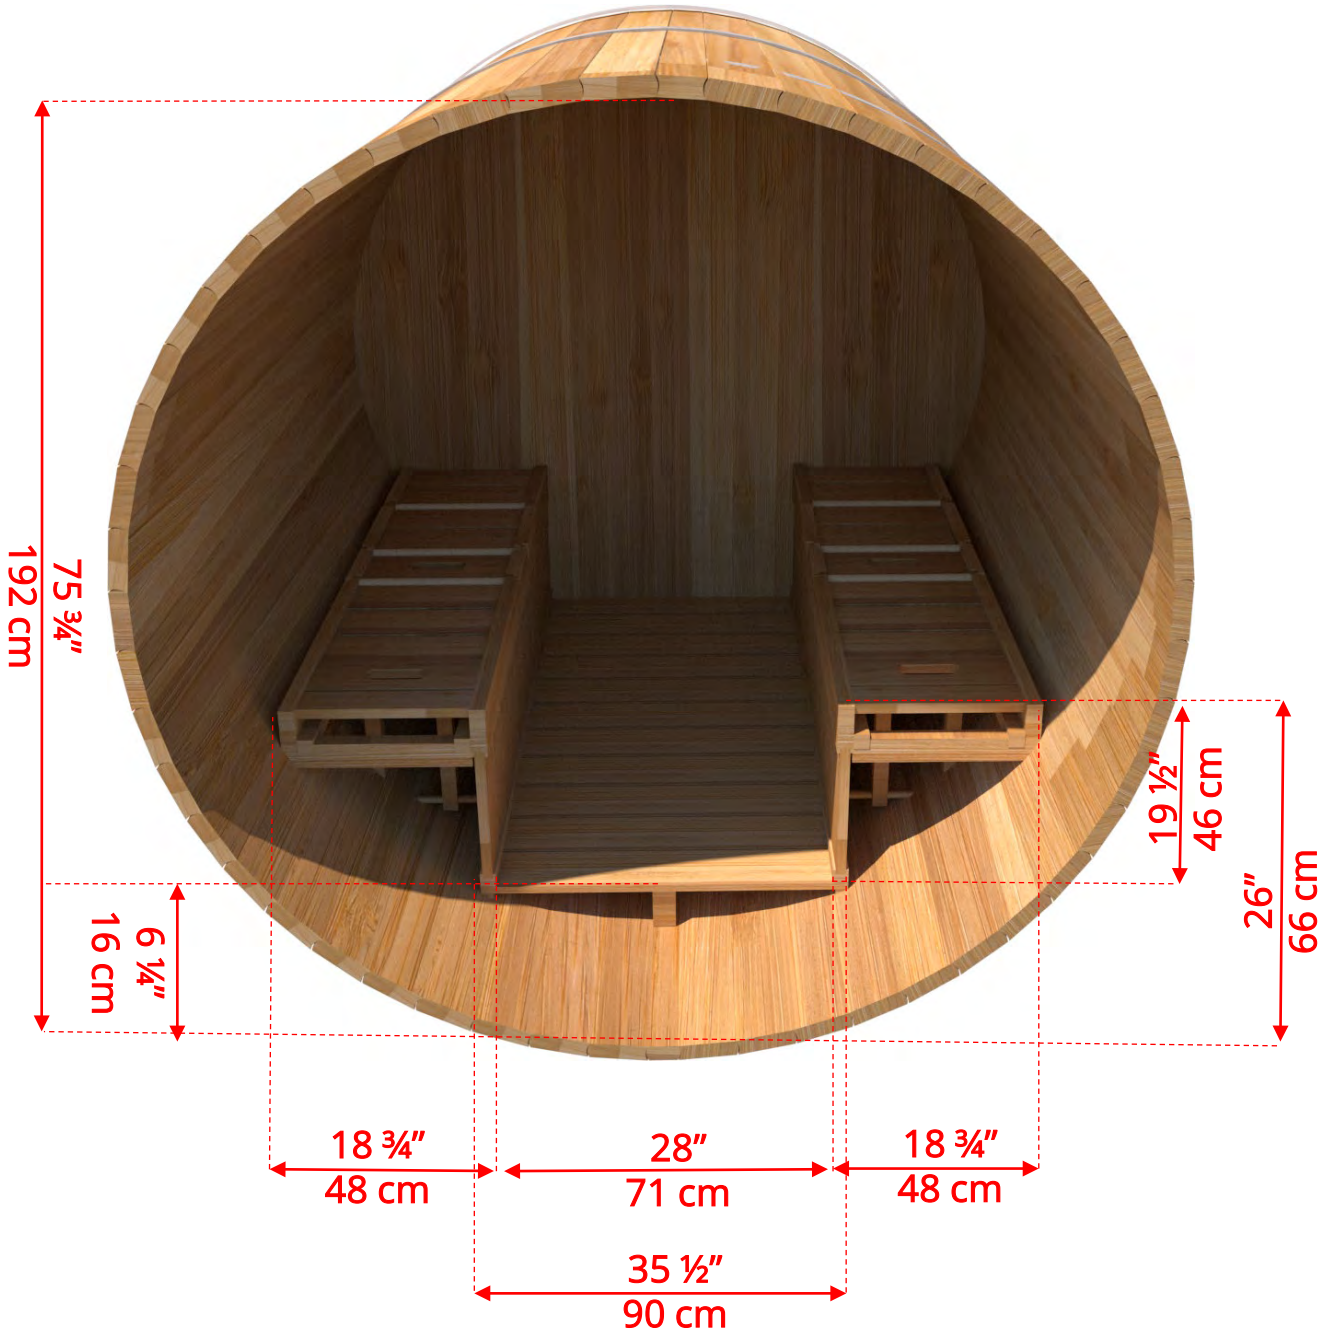

770P/772P

7'x7' (214cm) Barrel Sauna with Porch

770P/772P

7'x7' (214cm) Barrel Sauna with Porch

- *Standard bench layout shown with optional sauna floor*
 - *(product # 4020036)*

770P/772P

7'x7' (214cm) Barrel Sauna with Porch

770P/772P

7'x7' (214cm) Barrel Sauna with Porch

78SSU
Signature Sauna Benches

770P/772P

7'x7' (214cm) Barrel Sauna with Porch

77LLU
Lounge Sauna Benches

770P/772P 7'x7' (214cm) Barrel Sauna with Porch

W2
2 Windows in Front Wall

**Product W2 - 2 windows available on changeroom or back wall at same measurements as front wall*

770P/772P

7'x7' (214cm) Barrel Sauna with Porch

WHMF7

Halfmoon Front Wall Windows

770P/772P

7'x7' (214cm) Barrel Sauna with Porch

W1
Rectangle Window in Back Wall

770P/772P

7'x7' (214cm) Barrel Sauna with Porch

SB210
Harvia M3 Wood Burning Heater

Please note - Drawing shows sauna room measurements only.