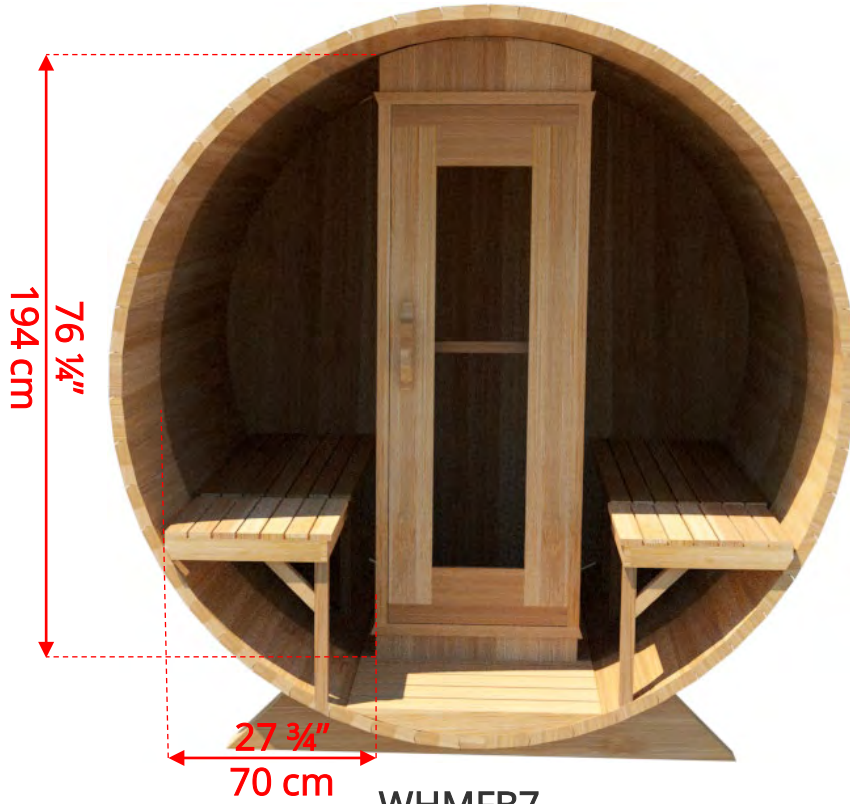

770P/772P

7'x7' (214cm) Barrel Sauna with Porch

770P/772P

7'x7' (214cm) Barrel Sauna with Porch

- *Standard bench layout shown with optional sauna floor*
 - *(product # 4020036)*

770P/772P

7'x7' (214cm) Barrel Sauna with Porch

770P/772P

7'x7' (214cm) Barrel Sauna with Porch

78SSU
Signature Sauna Benches

770P/772P

7'x7' (214cm) Barrel Sauna with Porch

77LLU
Lounge Sauna Benches

770P/772P 7'x7' (214cm) Barrel Sauna with Porch

W2
2 Windows in Front Wall

**Product W2 - 2 windows available on changeroom or back wall at same measurements as front wall*

770P/772P

7'x7' (214cm) Barrel Sauna with Porch

WHMF7

Halfmoon Front Wall Windows

770P/772P

7'x7' (214cm) Barrel Sauna with Porch

W1
Rectangle Window in Back Wall

770P/772P

7'x7' (214cm) Barrel Sauna with Porch

SB210
Harvia M3 Wood Burning Heater

Please note - Drawing shows sauna room measurements only.