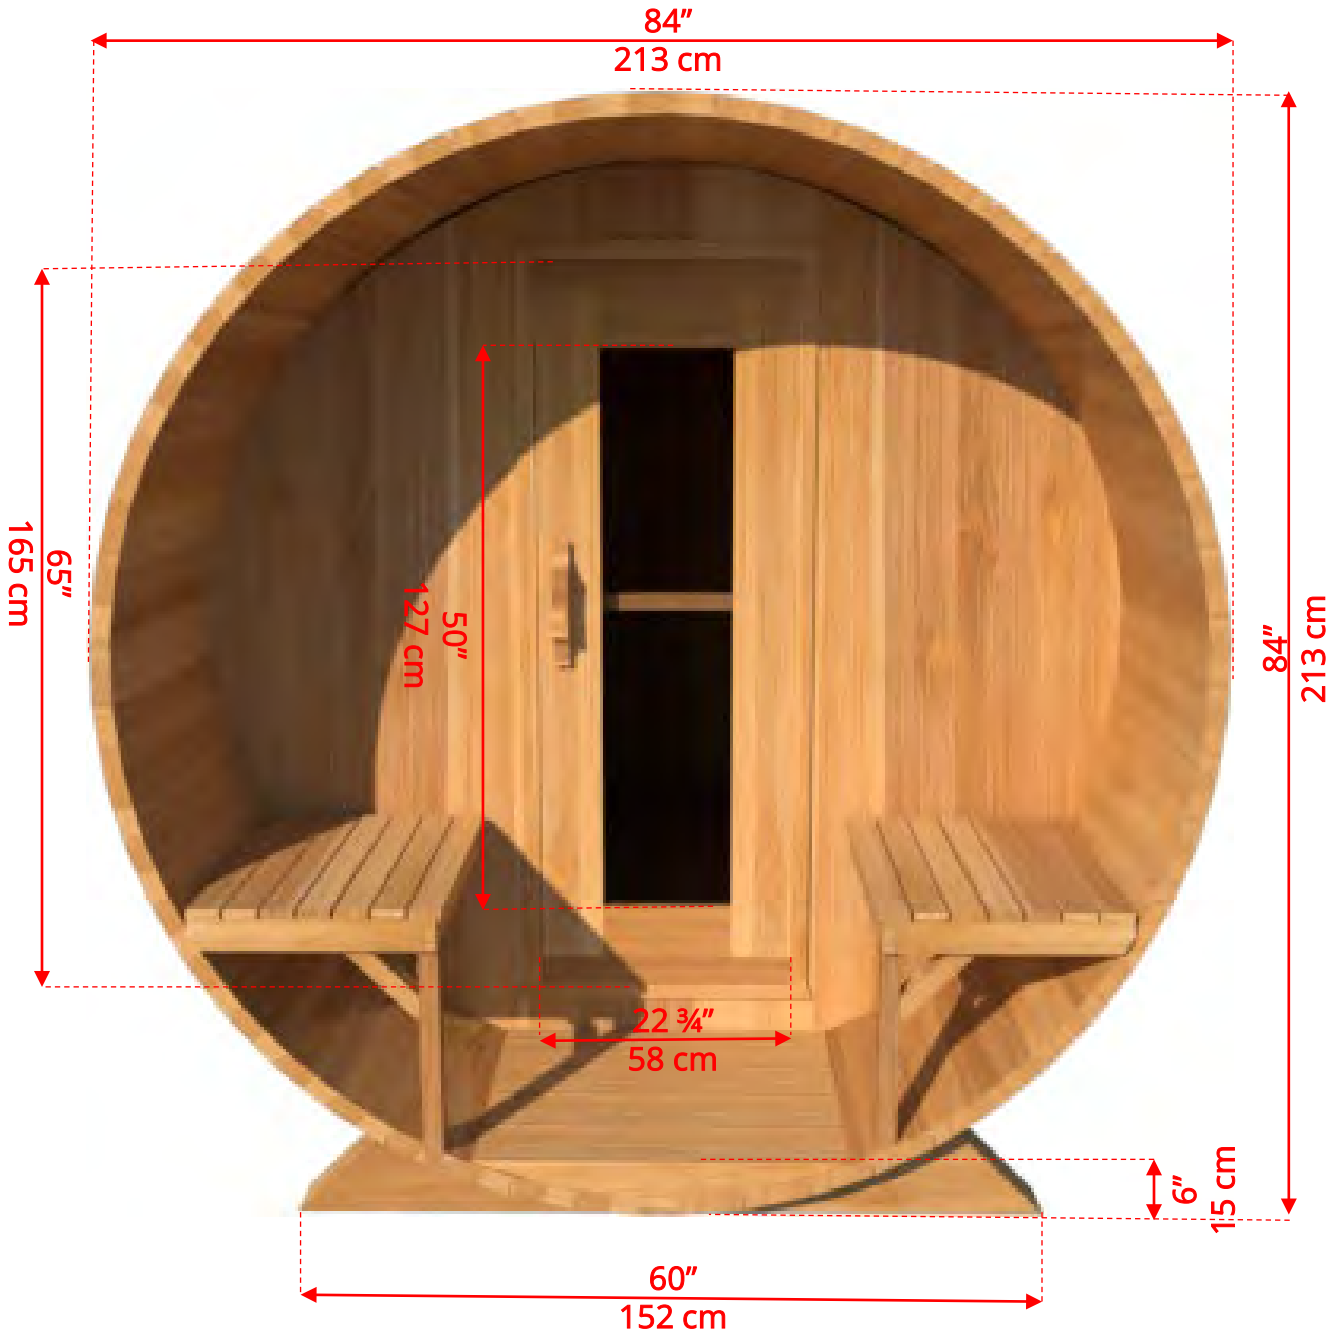

770P/772P

7'x7' (214cm) Barrel Sauna with Porch

770P/772P

7'x7' (214cm) Barrel Sauna with Porch

- *Standard bench layout shown with optional sauna floor*
 - *(product # 4020036)*

770P/772P

7'x7' (214cm) Barrel Sauna with Porch

770P/772P

7'x7' (214cm) Barrel Sauna with Porch

78SSU
Signature Sauna Benches

770P/772P

7'x7' (214cm) Barrel Sauna with Porch

77LLU
Lounge Sauna Benches

770P/772P 7'x7' (214cm) Barrel Sauna with Porch

W2
2 Windows in Front Wall

**Product W2 - 2 windows available on changeroom or back wall at same measurements as front wall*

770P/772P

7'x7' (214cm) Barrel Sauna with Porch

WHMF7

Halfmoon Front Wall Windows

770P/772P

7'x7' (214cm) Barrel Sauna with Porch

W1
Rectangle Window in Back Wall

770P/772P

7'x7' (214cm) Barrel Sauna with Porch

SB210
Harvia M3 Wood Burning Heater

Please note - Drawing shows sauna room measurements only.