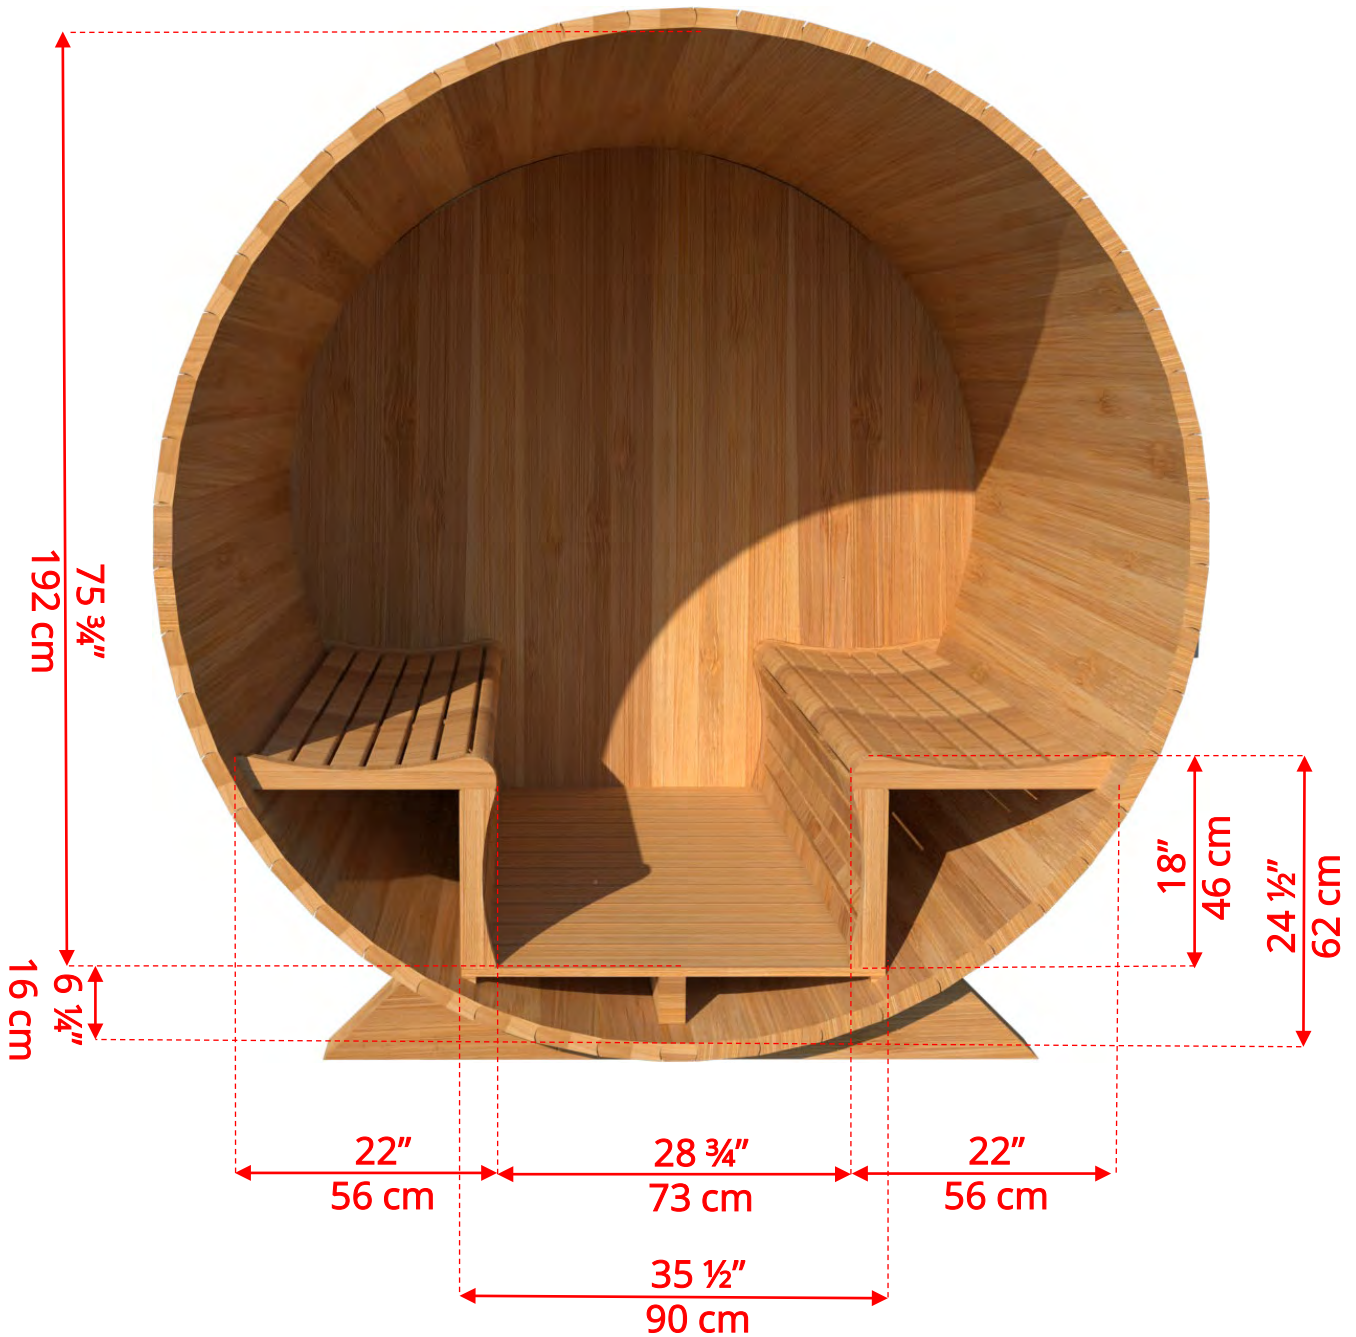

770P/772P

7'x7' (214cm) Barrel Sauna with Porch

770P/772P

7'x7' (214cm) Barrel Sauna with Porch

- *Standard bench layout shown with optional sauna floor*
 - *(product # 4020036)*

770P/772P

7'x7' (214cm) Barrel Sauna with Porch

770P/772P

7'x7' (214cm) Barrel Sauna with Porch

78SSU
Signature Sauna Benches

770P/772P

7'x7' (214cm) Barrel Sauna with Porch

77LLU
Lounge Sauna Benches

770P/772P 7'x7' (214cm) Barrel Sauna with Porch

W2
2 Windows in Front Wall

**Product W2 - 2 windows available on changeroom or back wall at same measurements as front wall*

770P/772P

7'x7' (214cm) Barrel Sauna with Porch

WHMF7

Halfmoon Front Wall Windows

770P/772P

7'x7' (214cm) Barrel Sauna with Porch

W1
Rectangle Window in Back Wall

770P/772P

7'x7' (214cm) Barrel Sauna with Porch

SB210
Harvia M3 Wood Burning Heater

Please note - Drawing shows sauna room measurements only.