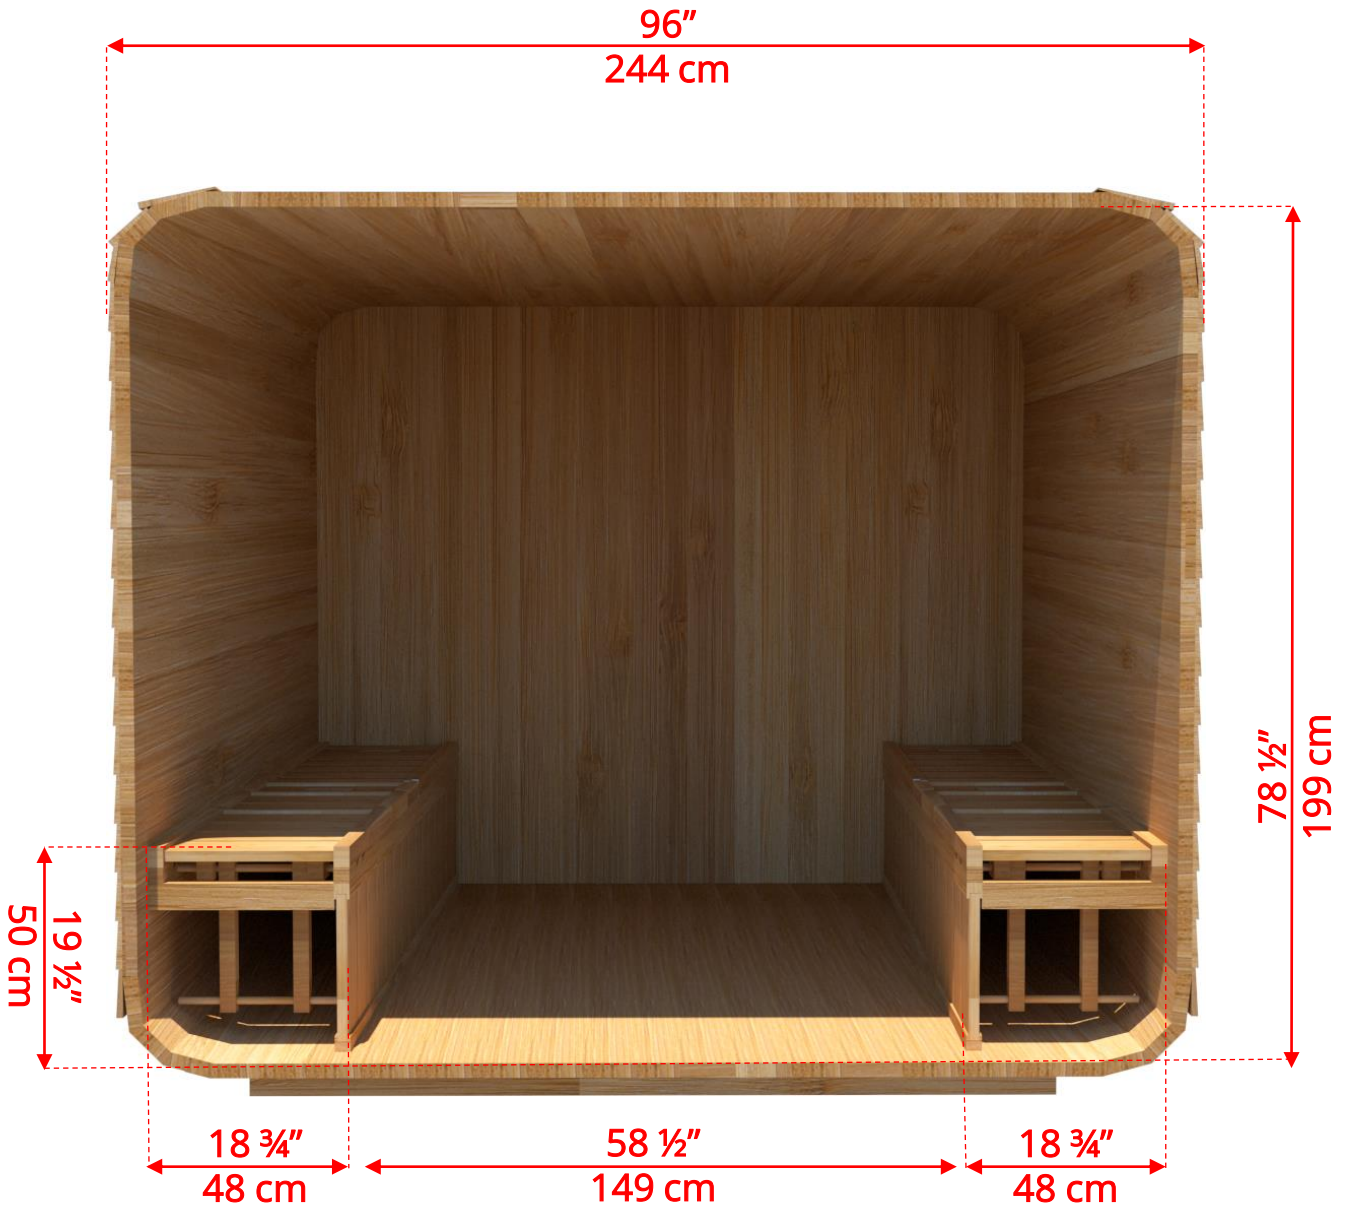

LUBACKB78
2 Tier Benches on Back Wall

880LU/882LU 8'x8' (244cm x 244cm) Luna Sauna

LURBL8
Luna L Benches on Right Side

880LU/882LU 8'x8' (244cm x 244cm) Luna Sauna

LURBL8
Luna L Benches on Right Side

880LU/882LU 8'x8' (244cm x 244cm) Luna Sauna

LULBL8
Luna L Benches on Left Side

880LU/882LU 8'x8' (244cm x 244cm) Luna Sauna

LULBL8
Luna L Benches on Left Side

880LU/882LU 8'x8' (244cm x 244cm) Luna Sauna

LUSIDE8
8' Luna Side Wall Benches

880LU/882LU 8'x8' (244cm x 244cm) Luna Sauna

LULRSIDE8
8' Luna Lounge on Right, 2 Tier on Left

880LU/882LU 8'x8' (244cm x 244cm) Luna Sauna

LULLSIDE8
8' Luna Lounge on Left, 2 Tier on Right

880LU/882LU 8'x8' (244cm x 244cm) Luna Sauna

LUBACK
Lounge Bench on Back Wall

880LU/882LU 8'x8' (244cm x 244cm) Luna Sauna

LULSIDE8
8' Luna Side Wall Lounge Benches

880LU/882LU 8'x8' (244cm x 244cm) Luna Sauna

Wood Burning Heater

BSB212 – Chimney Heat Shield Set for out the Back Wall