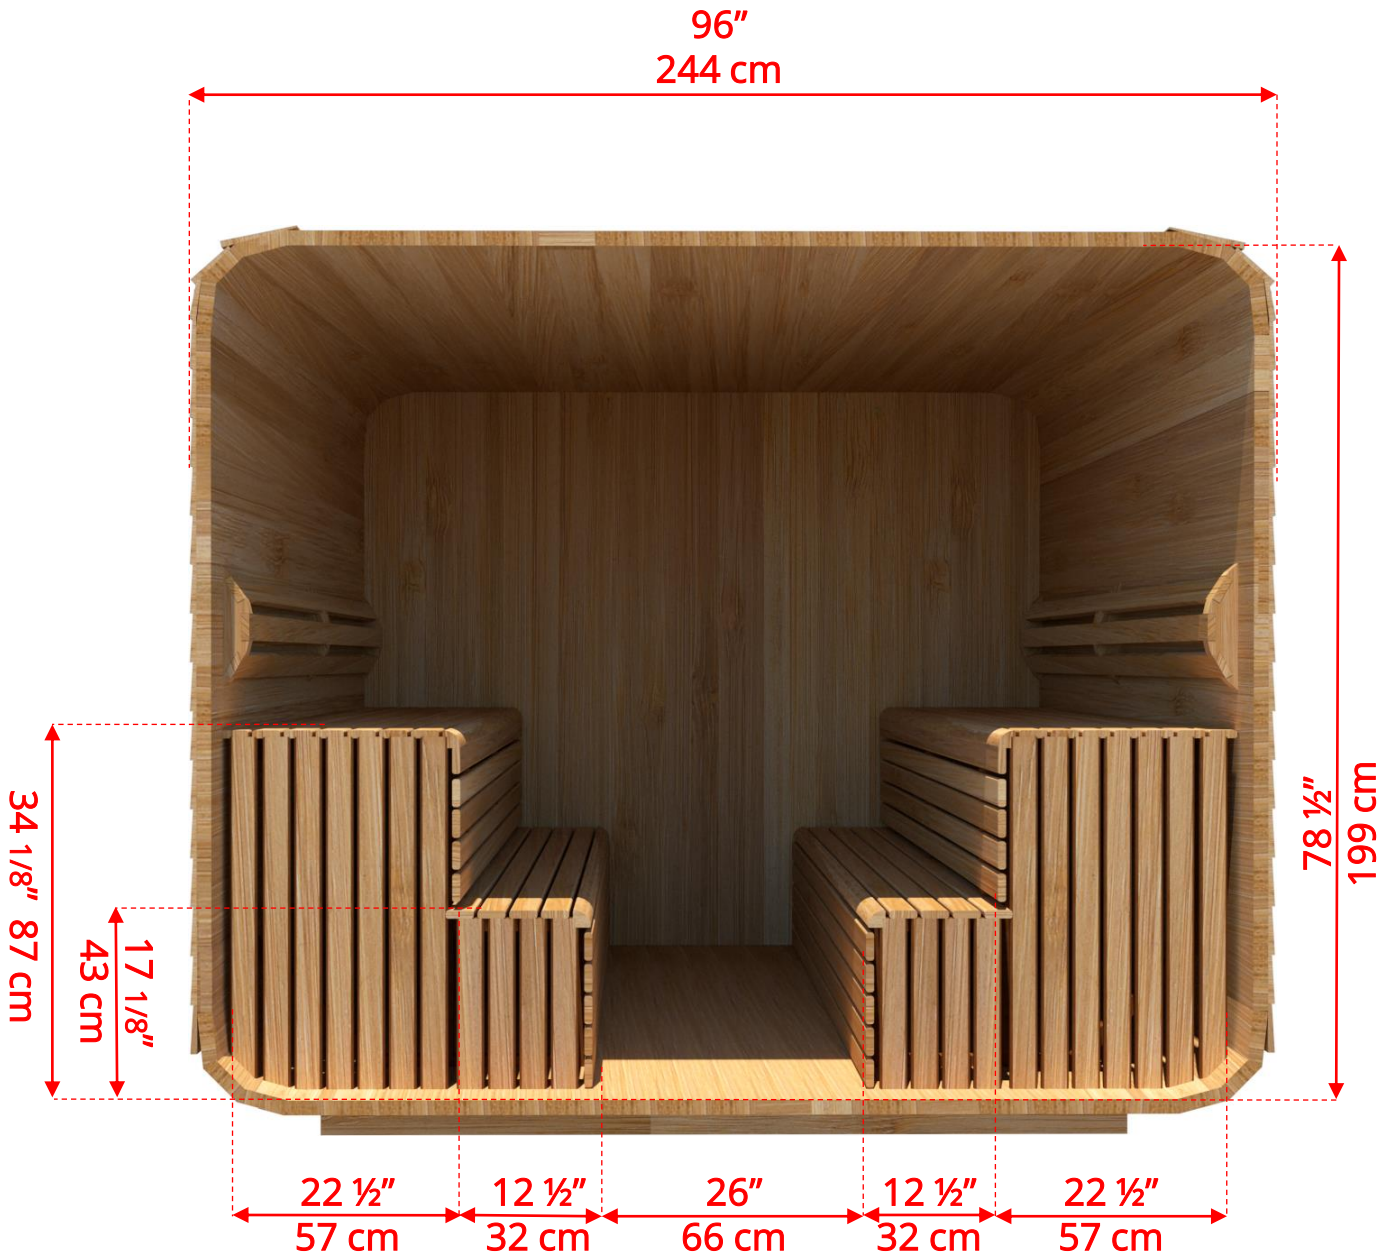

LUBACKB78
2 Tier Benches on Back Wall

880LU/882LU 8'x8' (244cm x 244cm) Luna Sauna

LURBL8
Luna L Benches on Right Side

880LU/882LU 8'x8' (244cm x 244cm) Luna Sauna

LURBL8
Luna L Benches on Right Side

880LU/882LU 8'x8' (244cm x 244cm) Luna Sauna

LULBL8
Luna L Benches on Left Side

880LU/882LU 8'x8' (244cm x 244cm) Luna Sauna

LULBL8
Luna L Benches on Left Side

880LU/882LU 8'x8' (244cm x 244cm) Luna Sauna

LUSIDE8
8' Luna Side Wall Benches

880LU/882LU 8'x8' (244cm x 244cm) Luna Sauna

LULRSIDE8
8' Luna Lounge on Right, 2 Tier on Left

880LU/882LU 8'x8' (244cm x 244cm) Luna Sauna

LULLSIDE8
8' Luna Lounge on Left, 2 Tier on Right

880LU/882LU 8'x8' (244cm x 244cm) Luna Sauna

LUBACK
Lounge Bench on Back Wall

880LU/882LU 8'x8' (244cm x 244cm) Luna Sauna

LULSIDE8
8' Luna Side Wall Lounge Benches

880LU/882LU 8'x8' (244cm x 244cm) Luna Sauna

Wood Burning Heater

BSB212 – Chimney Heat Shield Set for out the Back Wall