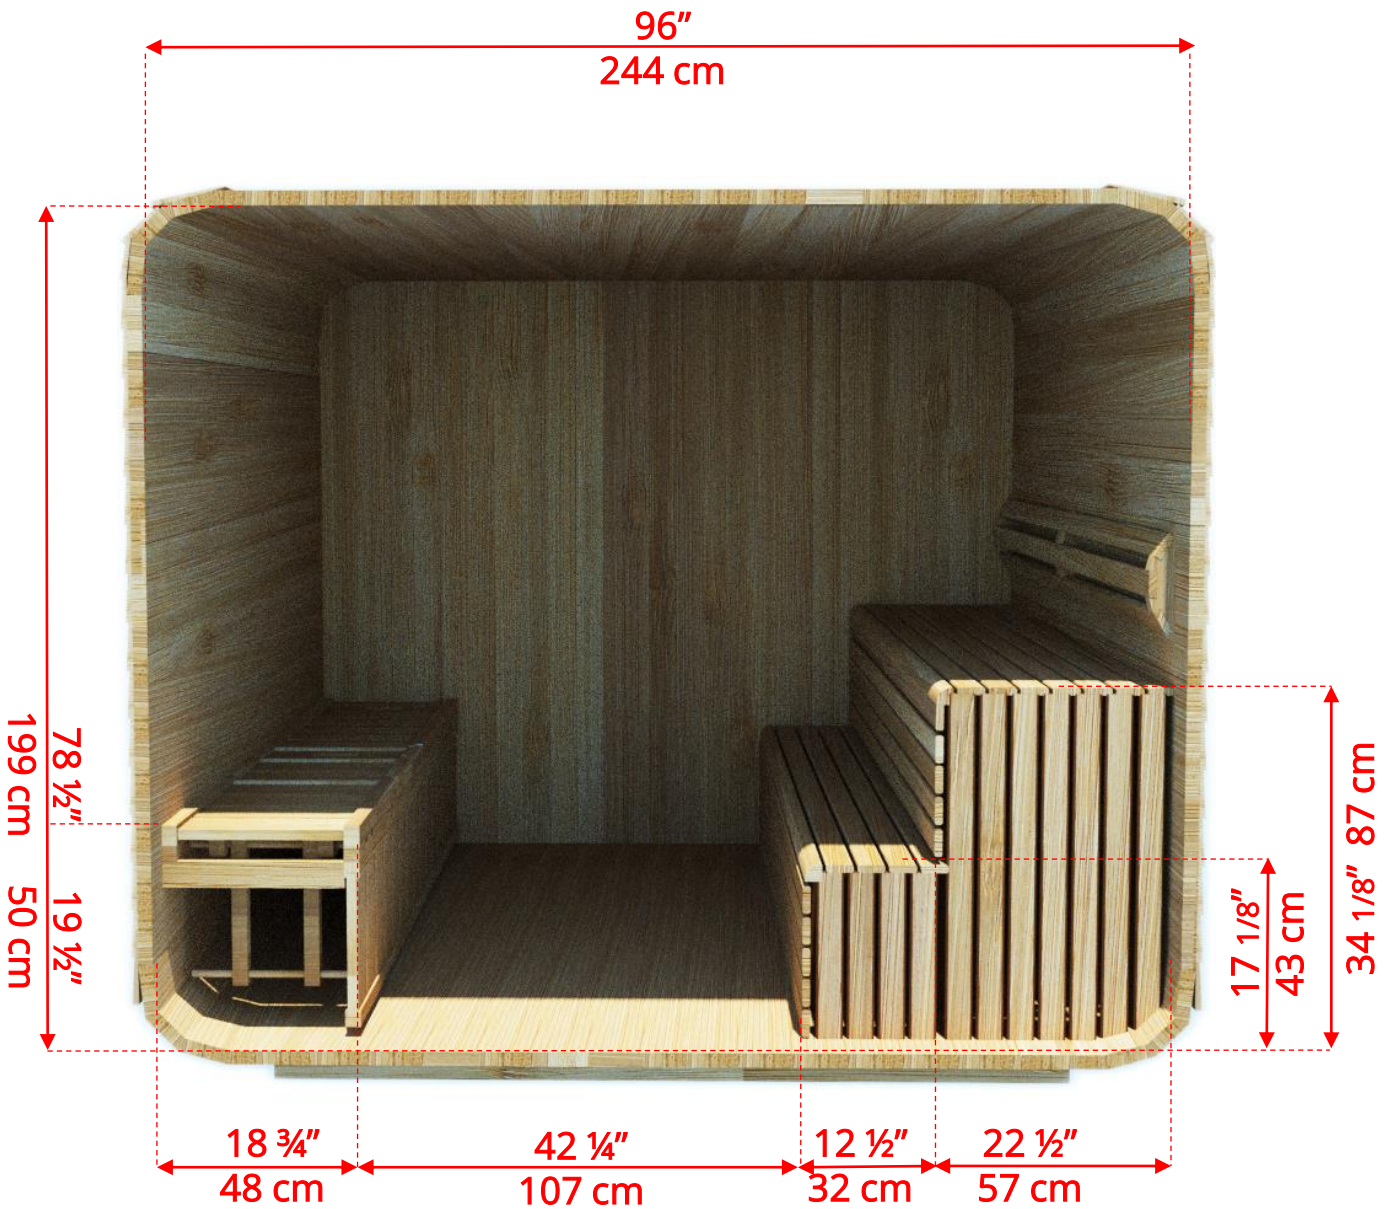

LUBACKB78
2 Tier Benches on Back Wall

880LU/882LU 8'x8' (244cm x 244cm) Luna Sauna

LURBL8
Luna L Benches on Right Side

880LU/882LU 8'x8' (244cm x 244cm) Luna Sauna

LURBL8
Luna L Benches on Right Side

880LU/882LU 8'x8' (244cm x 244cm) Luna Sauna

LULBL8
Luna L Benches on Left Side

880LU/882LU 8'x8' (244cm x 244cm) Luna Sauna

LULBL8
Luna L Benches on Left Side

880LU/882LU 8'x8' (244cm x 244cm) Luna Sauna

LUSIDE8
8' Luna Side Wall Benches

880LU/882LU 8'x8' (244cm x 244cm) Luna Sauna

LULRSIDE8
8' Luna Lounge on Right, 2 Tier on Left

880LU/882LU 8'x8' (244cm x 244cm) Luna Sauna

LULLSIDE8
8' Luna Lounge on Left, 2 Tier on Right

880LU/882LU 8'x8' (244cm x 244cm) Luna Sauna

LUBACK
Lounge Bench on Back Wall

880LU/882LU 8'x8' (244cm x 244cm) Luna Sauna

LULSIDE8
8' Luna Side Wall Lounge Benches

880LU/882LU 8'x8' (244cm x 244cm) Luna Sauna

Wood Burning Heater

BSB212 – Chimney Heat Shield Set for out the Back Wall