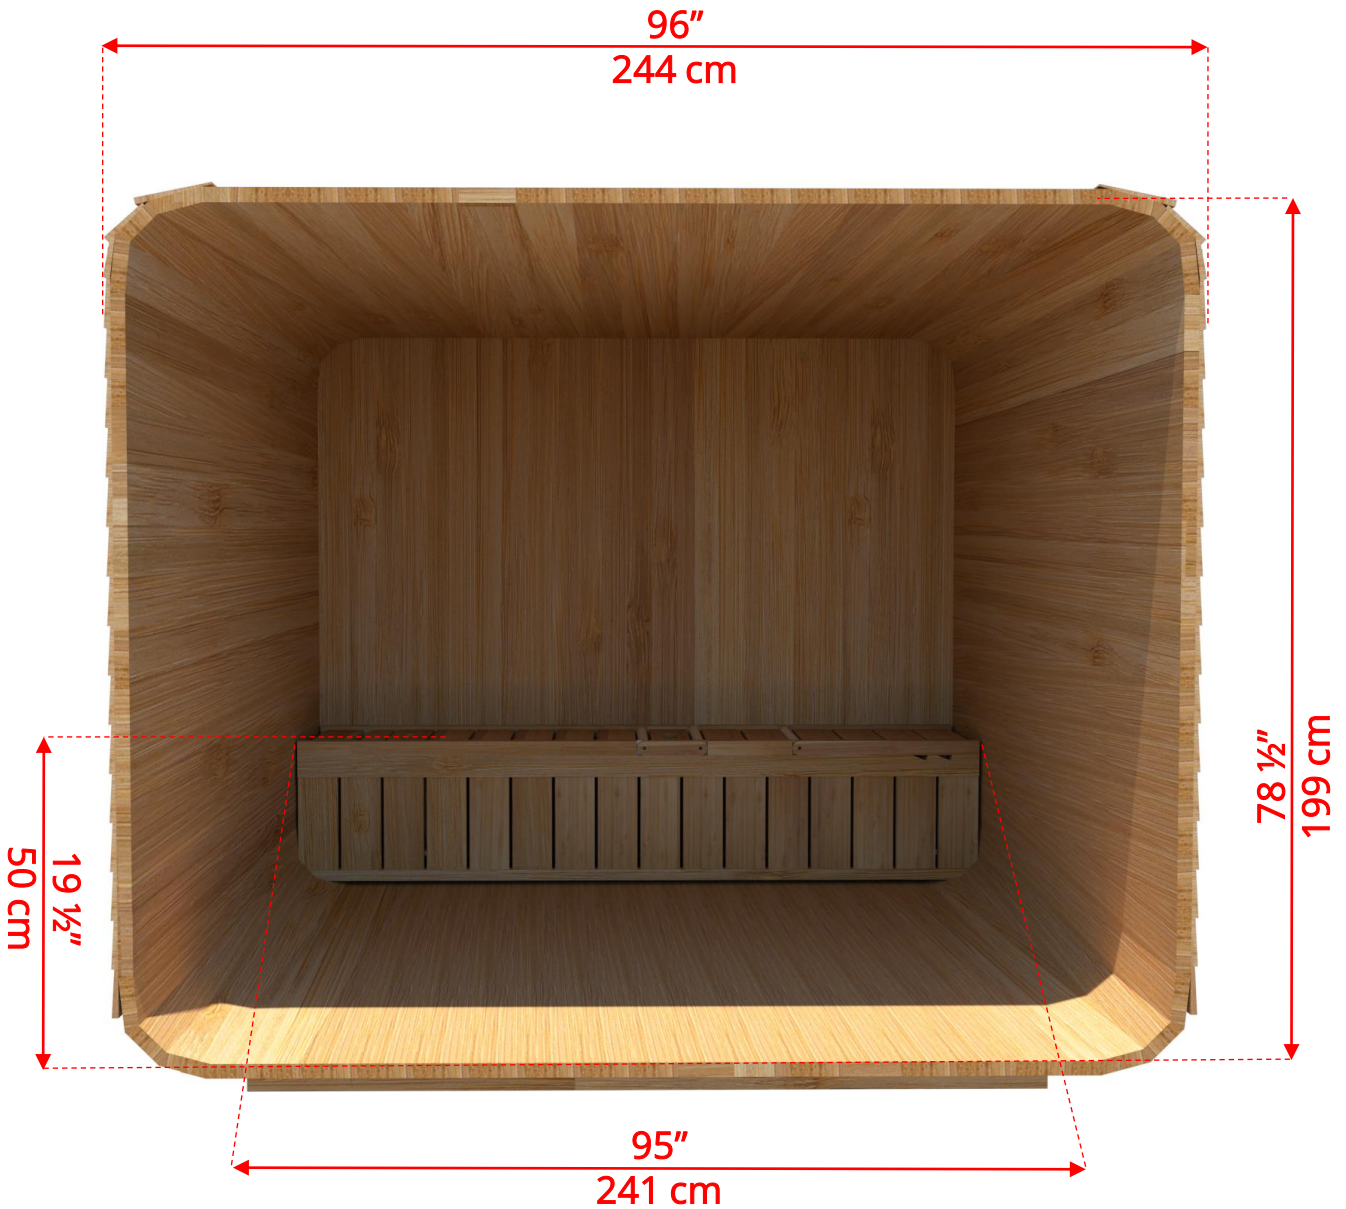

LUBACKB78
2 Tier Benches on Back Wall

880LU/882LU 8'x8' (244cm x 244cm) Luna Sauna

LURBL8
Luna L Benches on Right Side

880LU/882LU 8'x8' (244cm x 244cm) Luna Sauna

LURBL8
Luna L Benches on Right Side

880LU/882LU 8'x8' (244cm x 244cm) Luna Sauna

LULBL8
Luna L Benches on Left Side

880LU/882LU 8'x8' (244cm x 244cm) Luna Sauna

LULBL8
Luna L Benches on Left Side

880LU/882LU 8'x8' (244cm x 244cm) Luna Sauna

LUSIDE8
8' Luna Side Wall Benches

880LU/882LU 8'x8' (244cm x 244cm) Luna Sauna

LULRSIDE8
8' Luna Lounge on Right, 2 Tier on Left

880LU/882LU 8'x8' (244cm x 244cm) Luna Sauna

LULLSIDE8
8' Luna Lounge on Left, 2 Tier on Right

880LU/882LU 8'x8' (244cm x 244cm) Luna Sauna

LUBACK
Lounge Bench on Back Wall

880LU/882LU 8'x8' (244cm x 244cm) Luna Sauna

LULSIDE8
8' Luna Side Wall Lounge Benches

880LU/882LU 8'x8' (244cm x 244cm) Luna Sauna

Wood Burning Heater

BSB212 – Chimney Heat Shield Set for out the Back Wall