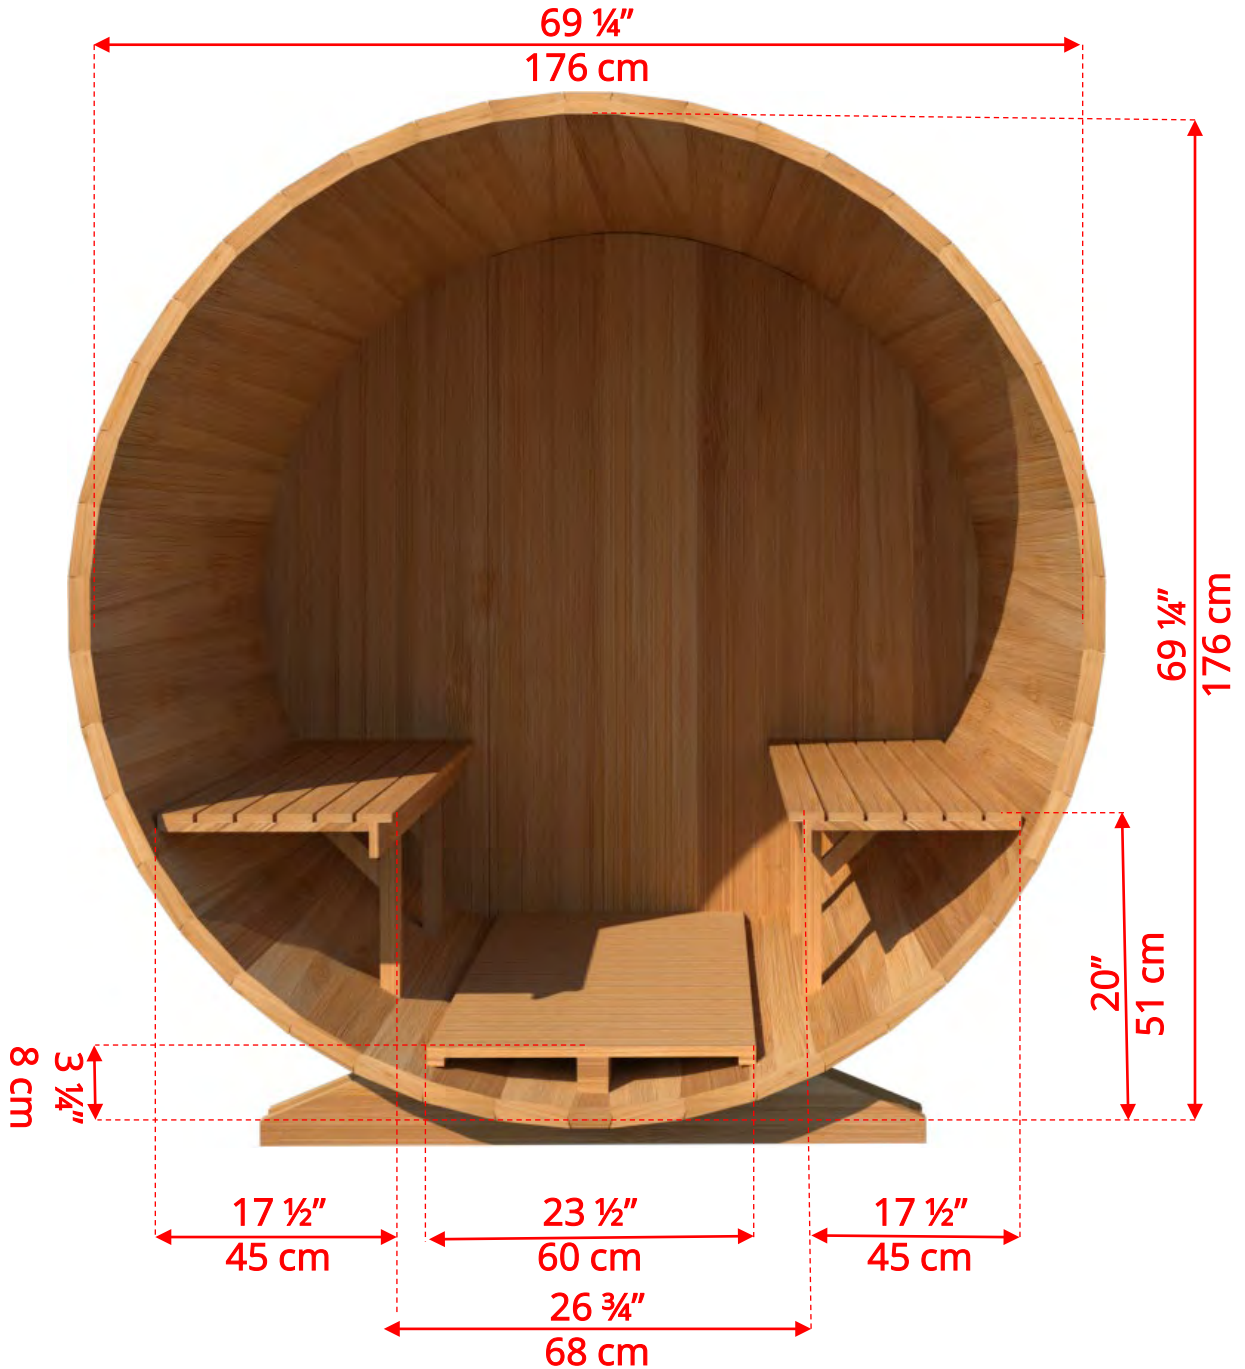

## 6'x7' (214cm) Barrel Sauna with Changeroom & Porch

- *Standard bench layout shown with optional standard porch floor*
  - *(product # 402000)*

## 6'x7' (214cm) Barrel Sauna with Changeroom & Porch

- *Standard bench layout shown with optional sauna floor*
  - *(product # 402003)*

## 6'x7' (214cm) Barrel Sauna with Changeroom & Porch

670CP/672CP

# 6'x7' (214cm) Barrel Sauna with Changeroom & Porch

**W1**  
Rectangle Window in Back Wall