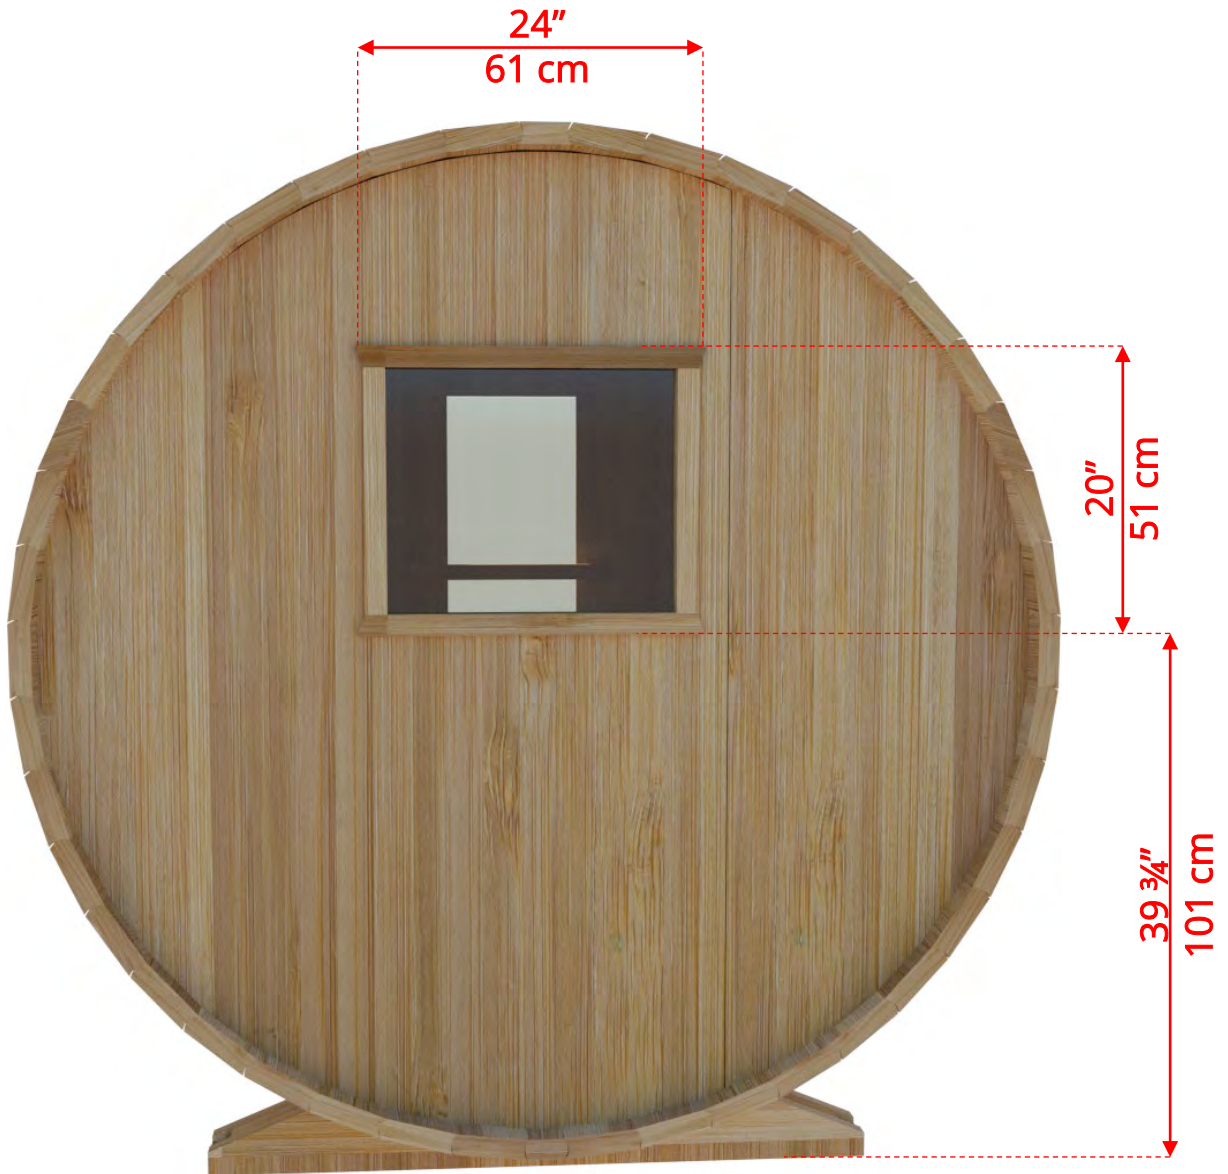

## 6'x7' (214cm) Barrel Sauna with Changeroom & Porch

- *Standard bench layout shown with optional standard porch floor*
  - *(product # 402000)*

# 6'x7' (214cm) Barrel Sauna with Changeroom & Porch

67SSU

Signature Sauna Benches 6'x7' Barrel

670CP/672CP

# 6'x7' (214cm) Barrel Sauna with Changeroom & Porch

W2

2 Windows in Front Wall

*\*Product W2 - 2 windows available on changerroom or back wall at same measurements as front wall*

**670CP/672CP**

# 6'x7' (214cm) Barrel Sauna with Changeroom & Porch

**W1**  
Rectangle Window in Back Wall