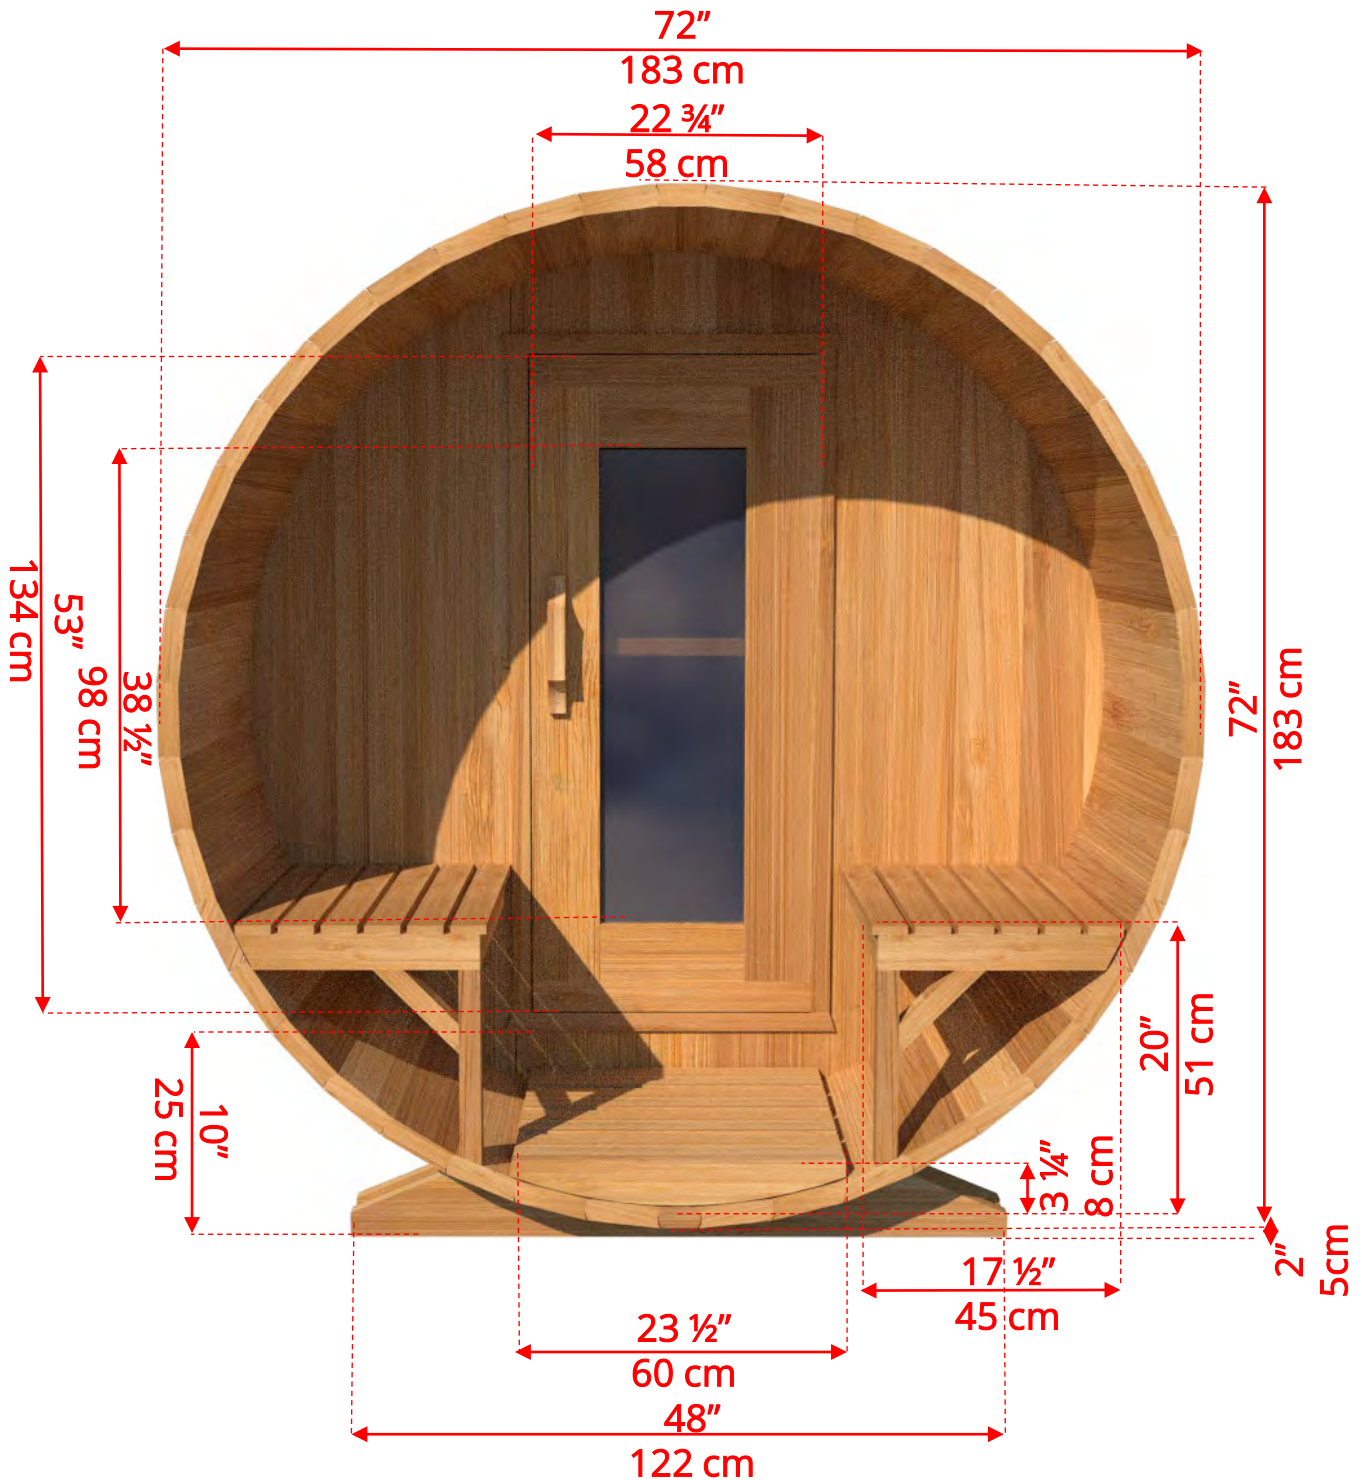

## 6'x7' (214cm) Barrel Sauna with Changeroom & Porch

- *Standard bench layout shown with optional standard porch floor*
  - *(product # 402000)*

## 6'x7' (214cm) Barrel Sauna with Changeroom & Porch

- *Standard bench layout shown with optional sauna floor*
  - *(product # 402003)*

## 6'x7' (214cm) Barrel Sauna with Changeroom & Porch

670CP/672CP

# 6'x7' (214cm) Barrel Sauna with Changeroom & Porch

**W1**  
Rectangle Window in Back Wall