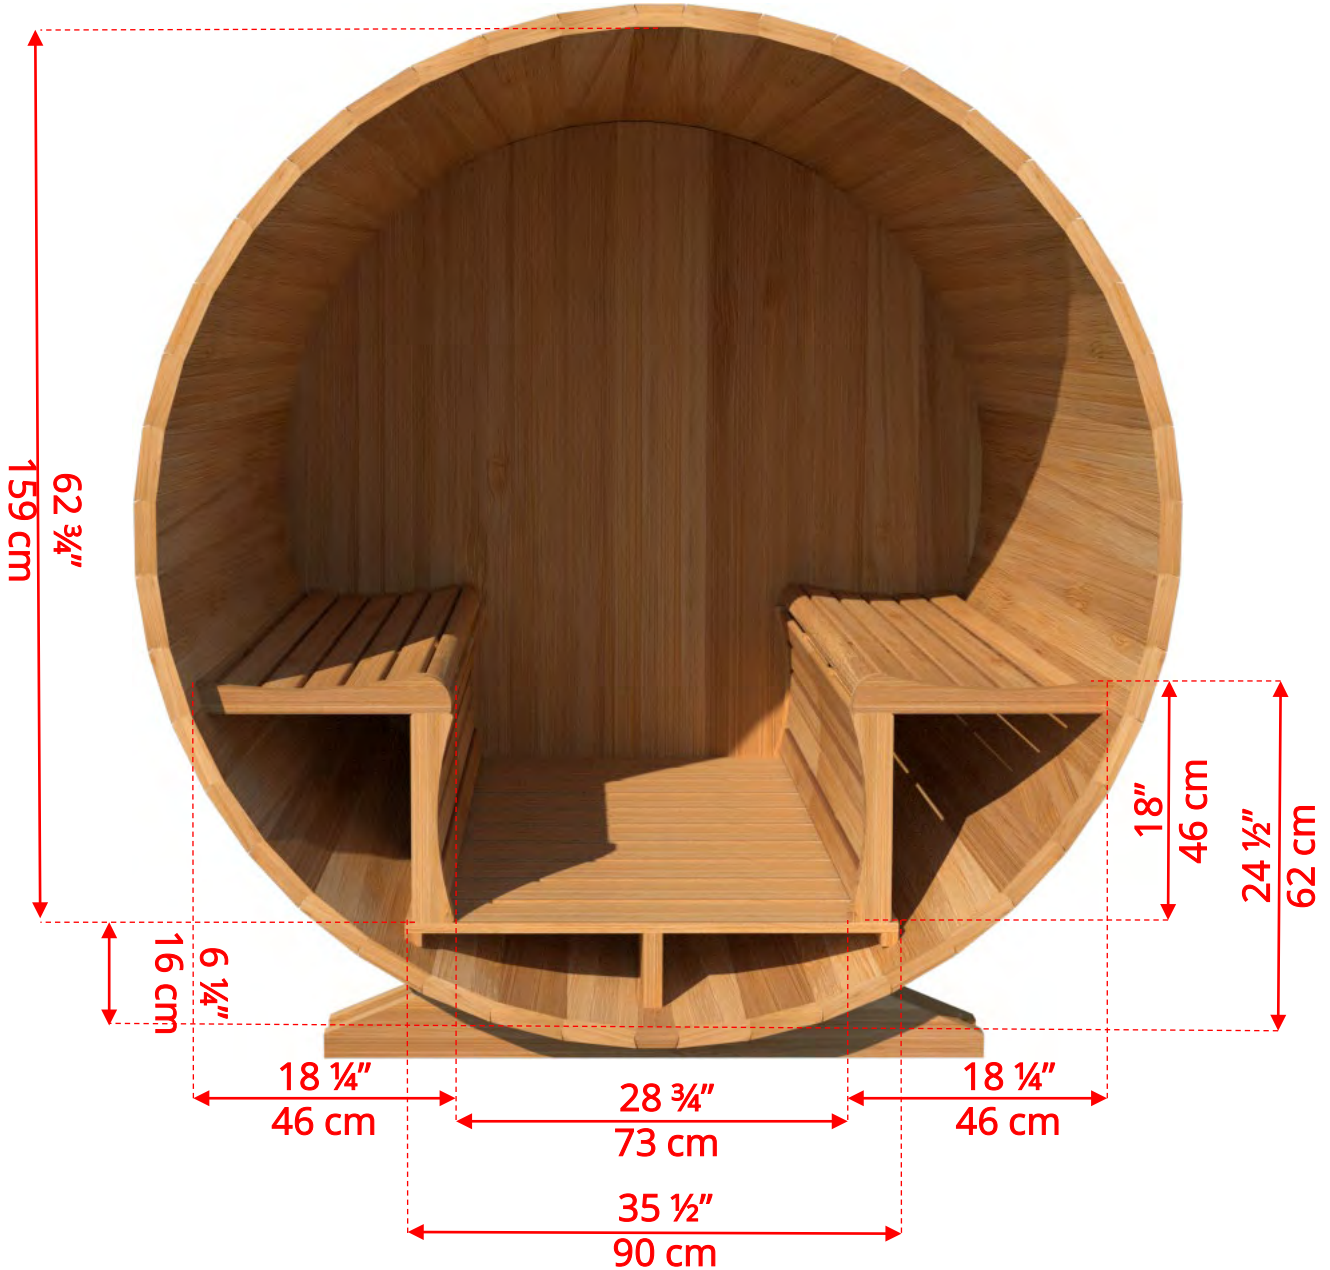

## 6'x7' (214cm) Barrel Sauna with Changeroom & Porch

- *Standard bench layout shown with optional standard porch floor*
  - *(product # 402000)*

## 6'x7' (214cm) Barrel Sauna with Changeroom & Porch

- *Standard bench layout shown with optional sauna floor*
  - *(product # 402003)*

## 6'x7' (214cm) Barrel Sauna with Changeroom & Porch

670CP/672CP

# 6'x7' (214cm) Barrel Sauna with Changeroom & Porch

67SSU

Signature Sauna Benches 6'x7' Barrel

670CP/672CP