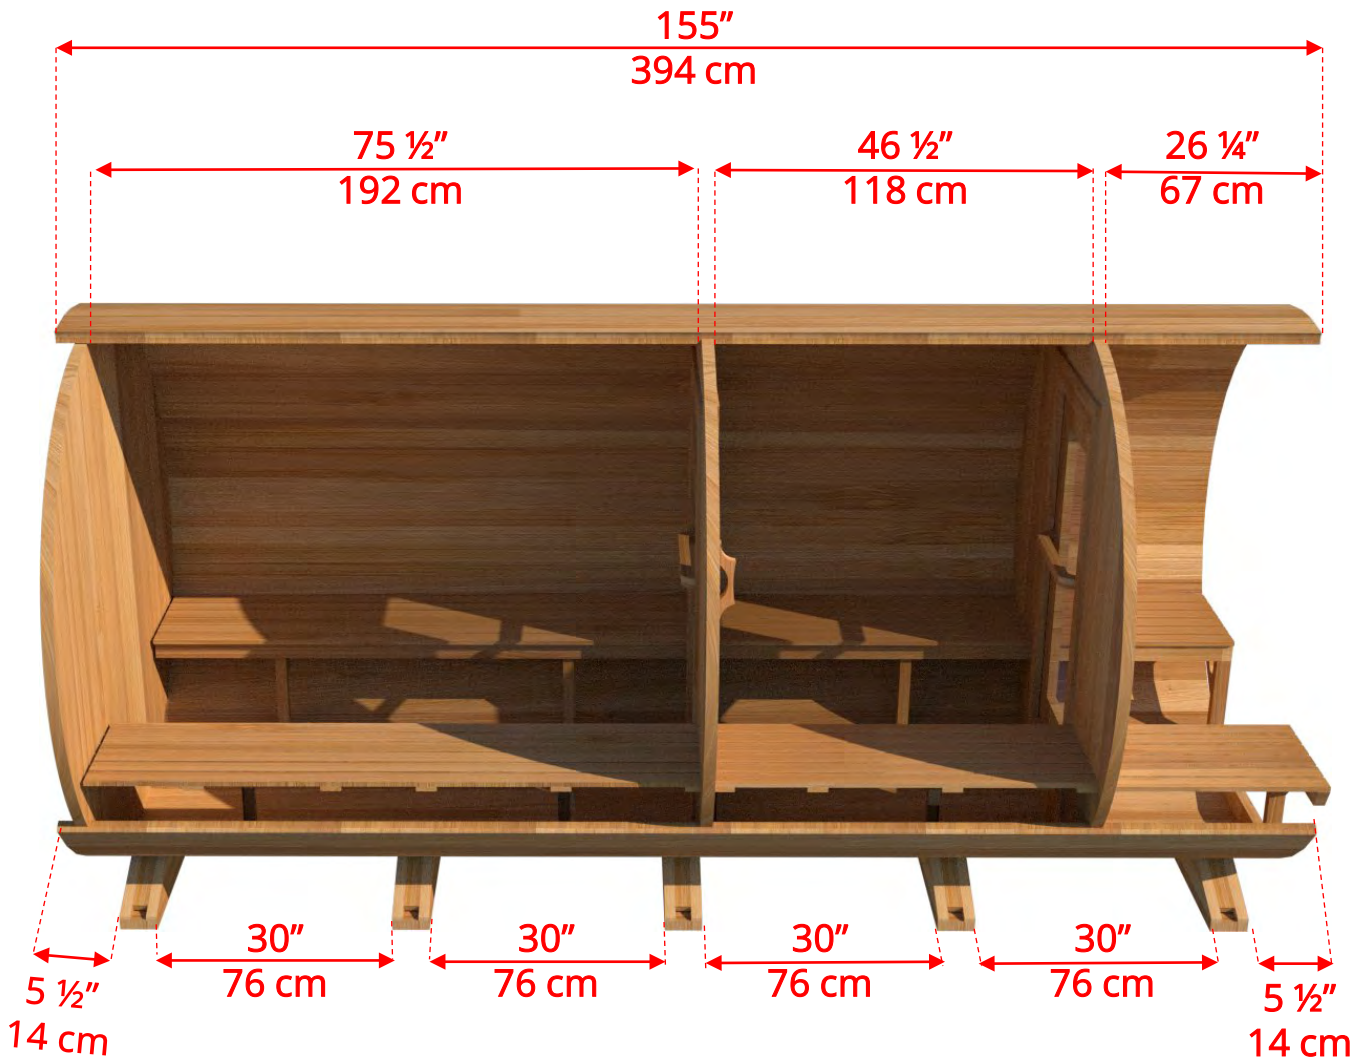

## 6'x7' (214cm) Barrel Sauna with Changeroom & Porch

- *Standard bench layout shown with optional standard porch floor*
  - *(product # 402000)*

## 6'x7' (214cm) Barrel Sauna with Changeroom & Porch

- *Standard bench layout shown with optional sauna floor*
  - *(product # 402003)*

## 6'x7' (214cm) Barrel Sauna with Changeroom & Porch

670CP/672CP

# 6'x7' (214cm) Barrel Sauna with Changeroom & Porch

**W1**  
Rectangle Window in Back Wall