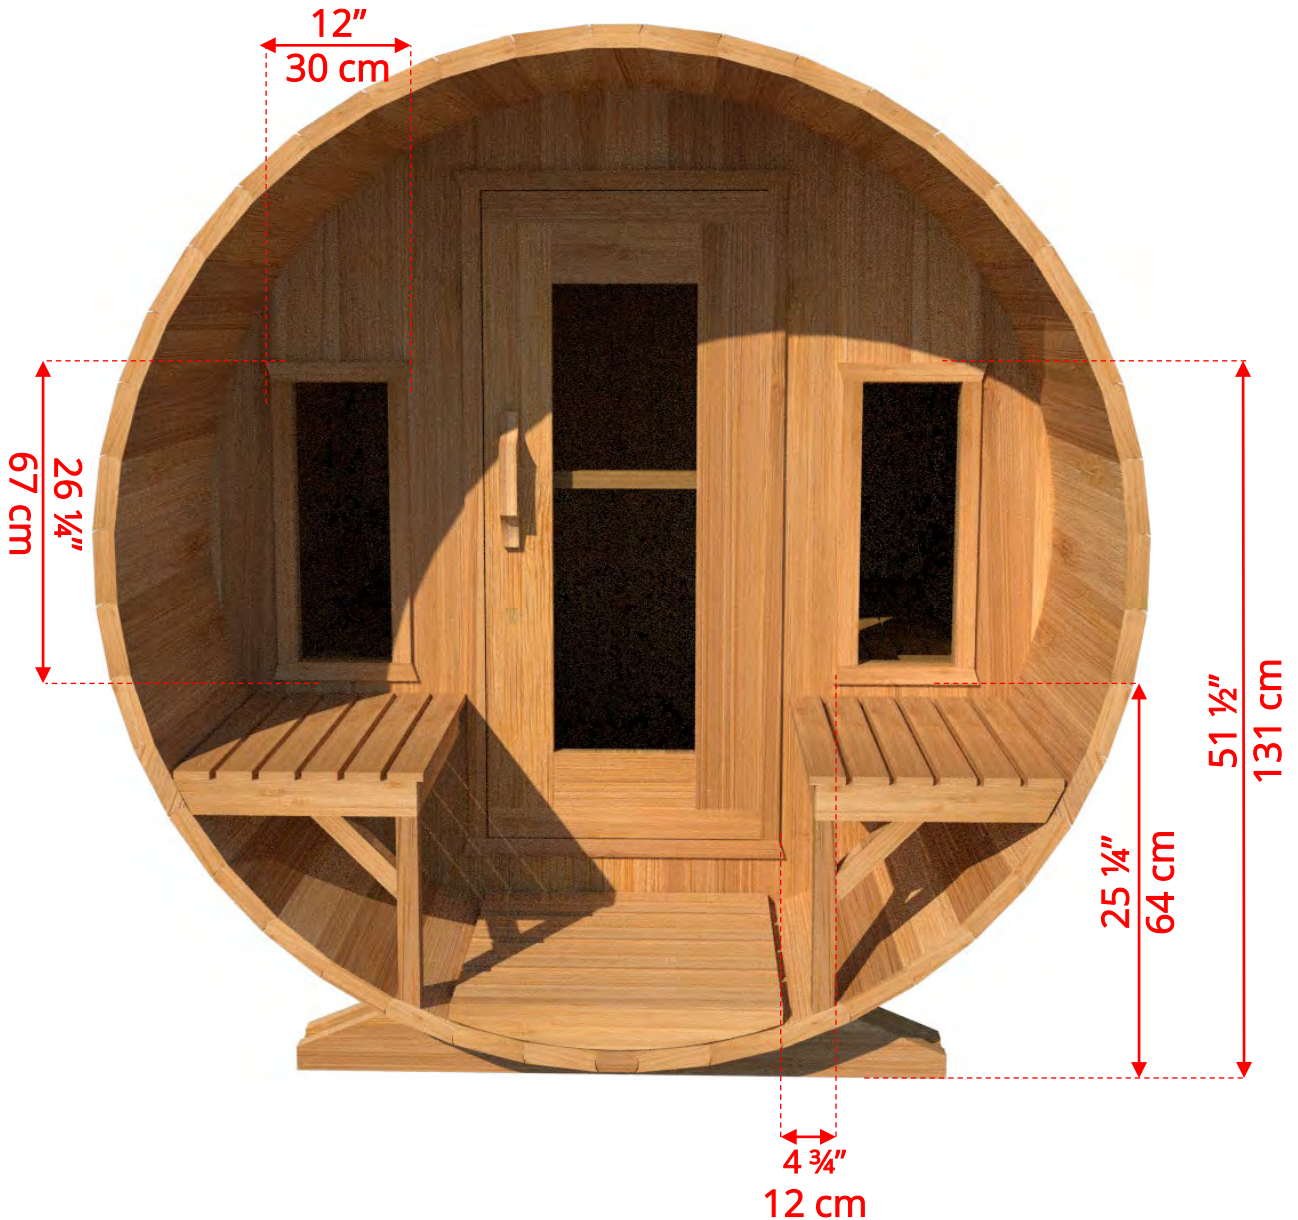

## 6'x7' (214cm) Barrel Sauna with Changeroom & Porch

- *Standard bench layout shown with optional standard porch floor*
  - *(product # 402000)*

## 6'x7' (214cm) Barrel Sauna with Changeroom & Porch

670CP/672CP

# 6'x7' (214cm) Barrel Sauna with Changeroom & Porch

67SSU

Signature Sauna Benches 6'x7' Barrel

670CP/672CP

# 6'x7' (214cm) Barrel Sauna with Changeroom & Porch

W2

2 Windows in Front Wall

*\*Product W2 - 2 windows available on changerroom or back wall at same measurements as front wall*

**670CP/672CP**