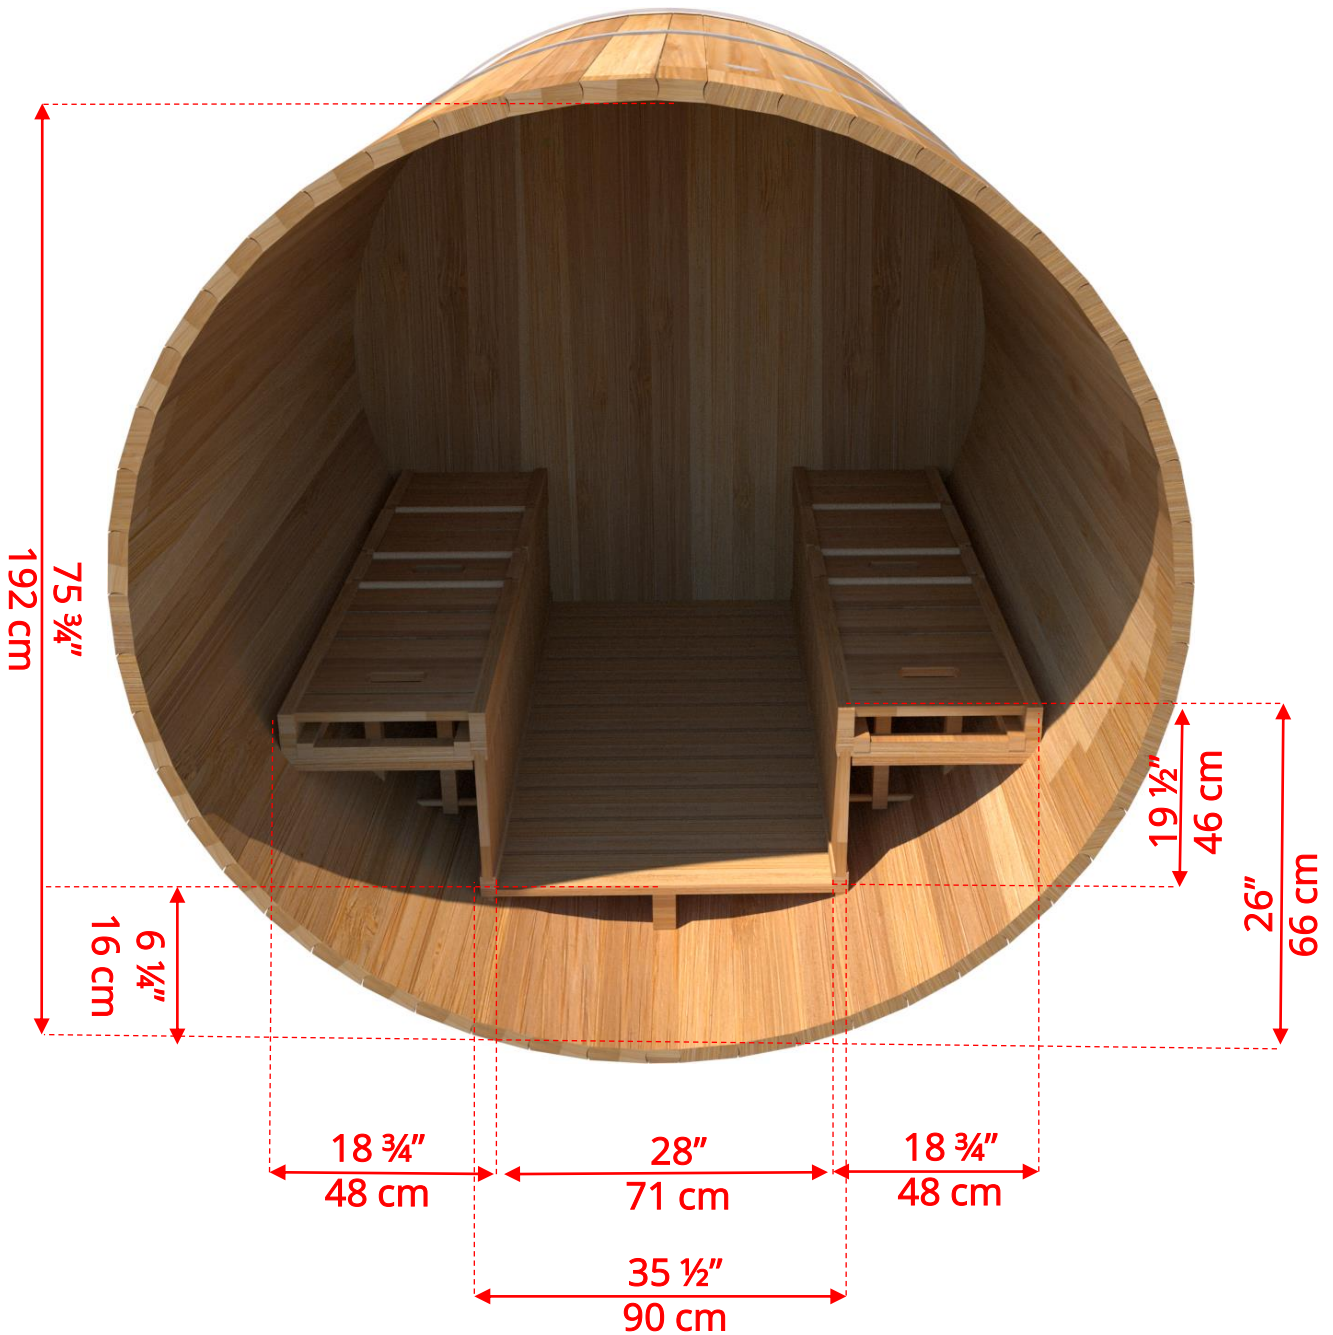

780/782 7'x8' (244cm) Barrel Sauna

780/782 7'x8' (244cm) Barrel Sauna

780/782 7'x8' (244cm) Barrel Sauna

Standard bench layout shown with optional sauna floor

780/782

7'x8' (244cm) Barrel Sauna

780/782

7'x8' (244cm) Barrel Sauna

Signature Sauna Benches

780/782

7'x8' (244cm) Barrel Sauna

Signature Sauna Benches

780/782

7'x8' (244cm) Barrel Sauna

Lounge Sauna Benches

780/782

7'x8' (244cm) Barrel Sauna

2 Windows in Front Wall

2 windows available on back wall at same measurements as front wall

780/782

7'x8' (244cm) Barrel Sauna

Halfmoon Front Wall Windows

780/782 7'x8' (244cm) Barrel Sauna

Halfmoon Back Wall Window

780/782 7'x8' (244cm) Barrel Sauna

Rectangle Window in Back Wall

780/782 7'x8' (244cm) Barrel Sauna

Wood Burning Heater

Please note - Drawing shows sauna room measurements only.