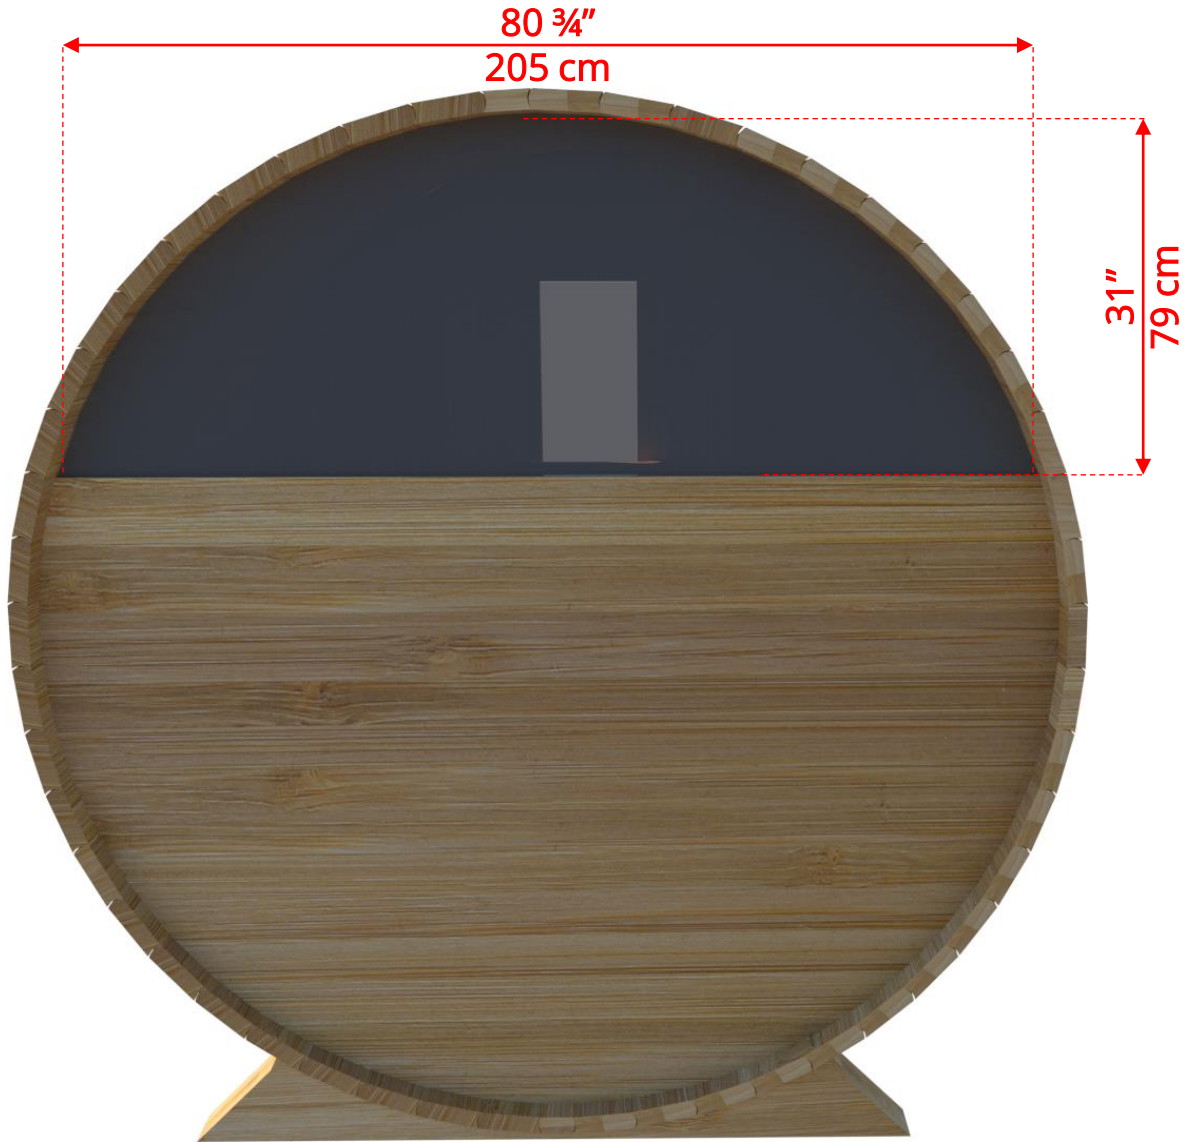

780/782 7'x8' (244cm) Barrel Sauna

780/782 7'x8' (244cm) Barrel Sauna

780/782 7'x8' (244cm) Barrel Sauna

Standard bench layout shown with optional sauna floor

780/782

7'x8' (244cm) Barrel Sauna

780/782

7'x8' (244cm) Barrel Sauna

Signature Sauna Benches

780/782

7'x8' (244cm) Barrel Sauna

Signature Sauna Benches

780/782

7'x8' (244cm) Barrel Sauna

Lounge Sauna Benches

780/782

7'x8' (244cm) Barrel Sauna

2 Windows in Front Wall

2 windows available on back wall at same measurements as front wall

780/782

7'x8' (244cm) Barrel Sauna

Halfmoon Front Wall Windows

780/782 7'x8' (244cm) Barrel Sauna

Halfmoon Back Wall Window

780/782 7'x8' (244cm) Barrel Sauna

Rectangle Window in Back Wall

780/782 7'x8' (244cm) Barrel Sauna

Wood Burning Heater

Please note - Drawing shows sauna room measurements only.