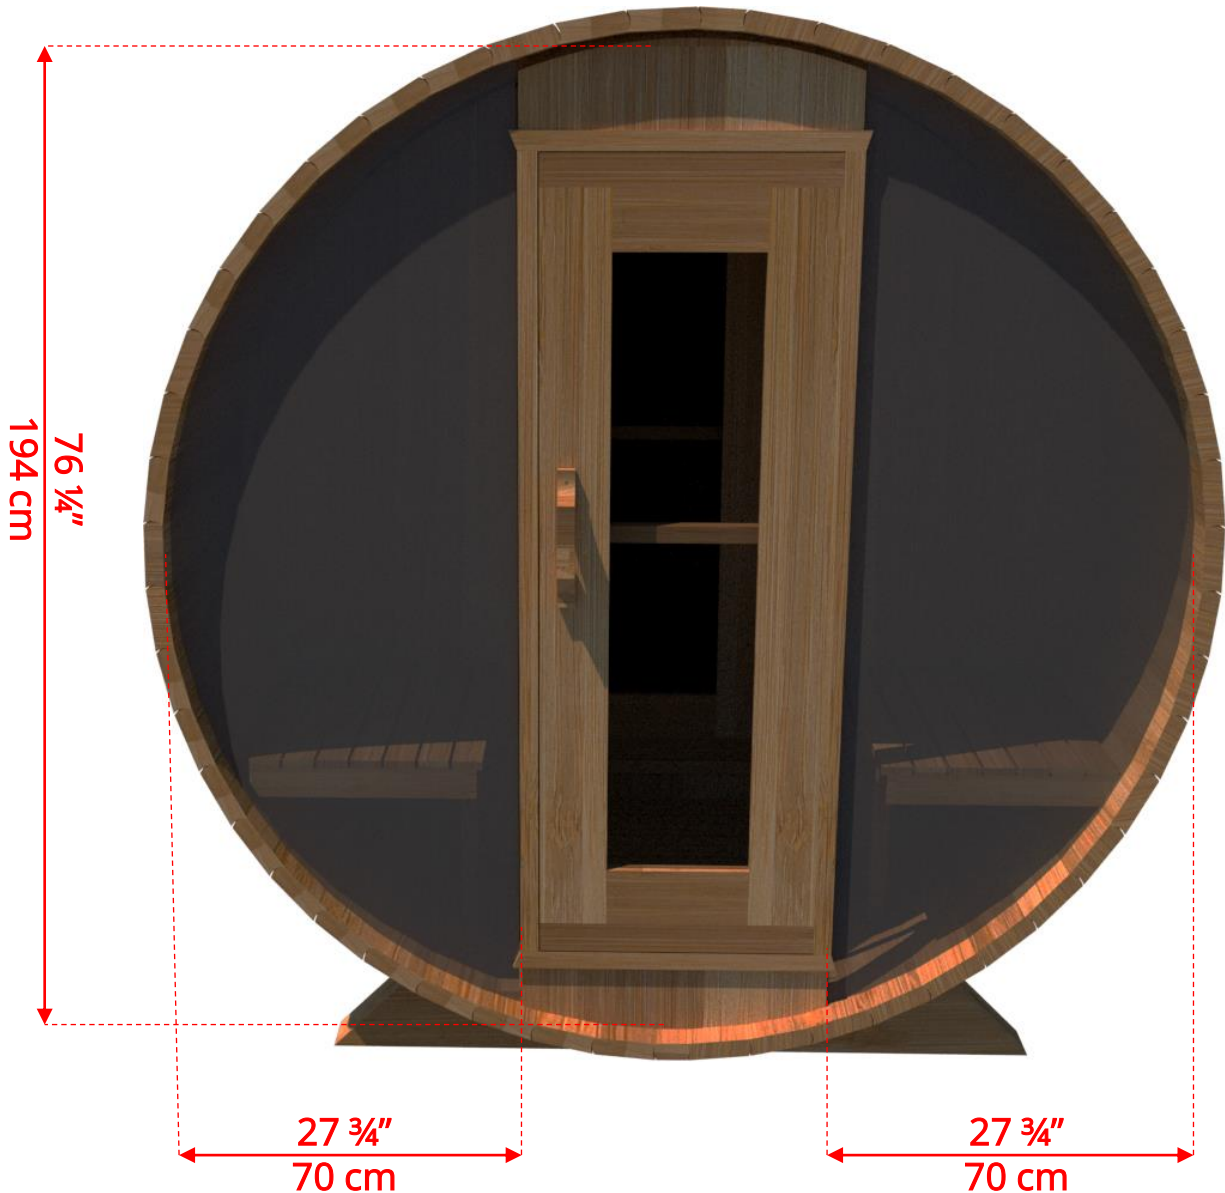

780/782 7'x8' (244cm) Barrel Sauna

780/782 7'x8' (244cm) Barrel Sauna

780/782 7'x8' (244cm) Barrel Sauna

Standard bench layout shown with optional sauna floor

780/782

7'x8' (244cm) Barrel Sauna

780/782

7'x8' (244cm) Barrel Sauna

Signature Sauna Benches

780/782

7'x8' (244cm) Barrel Sauna

Signature Sauna Benches

780/782

7'x8' (244cm) Barrel Sauna

Lounge Sauna Benches

780/782

7'x8' (244cm) Barrel Sauna

2 Windows in Front Wall

2 windows available on back wall at same measurements as front wall

780/782

7'x8' (244cm) Barrel Sauna

Halfmoon Front Wall Windows

780/782 7'x8' (244cm) Barrel Sauna

Halfmoon Back Wall Window

780/782 7'x8' (244cm) Barrel Sauna

Rectangle Window in Back Wall

780/782 7'x8' (244cm) Barrel Sauna

Wood Burning Heater

Please note - Drawing shows sauna room measurements only.