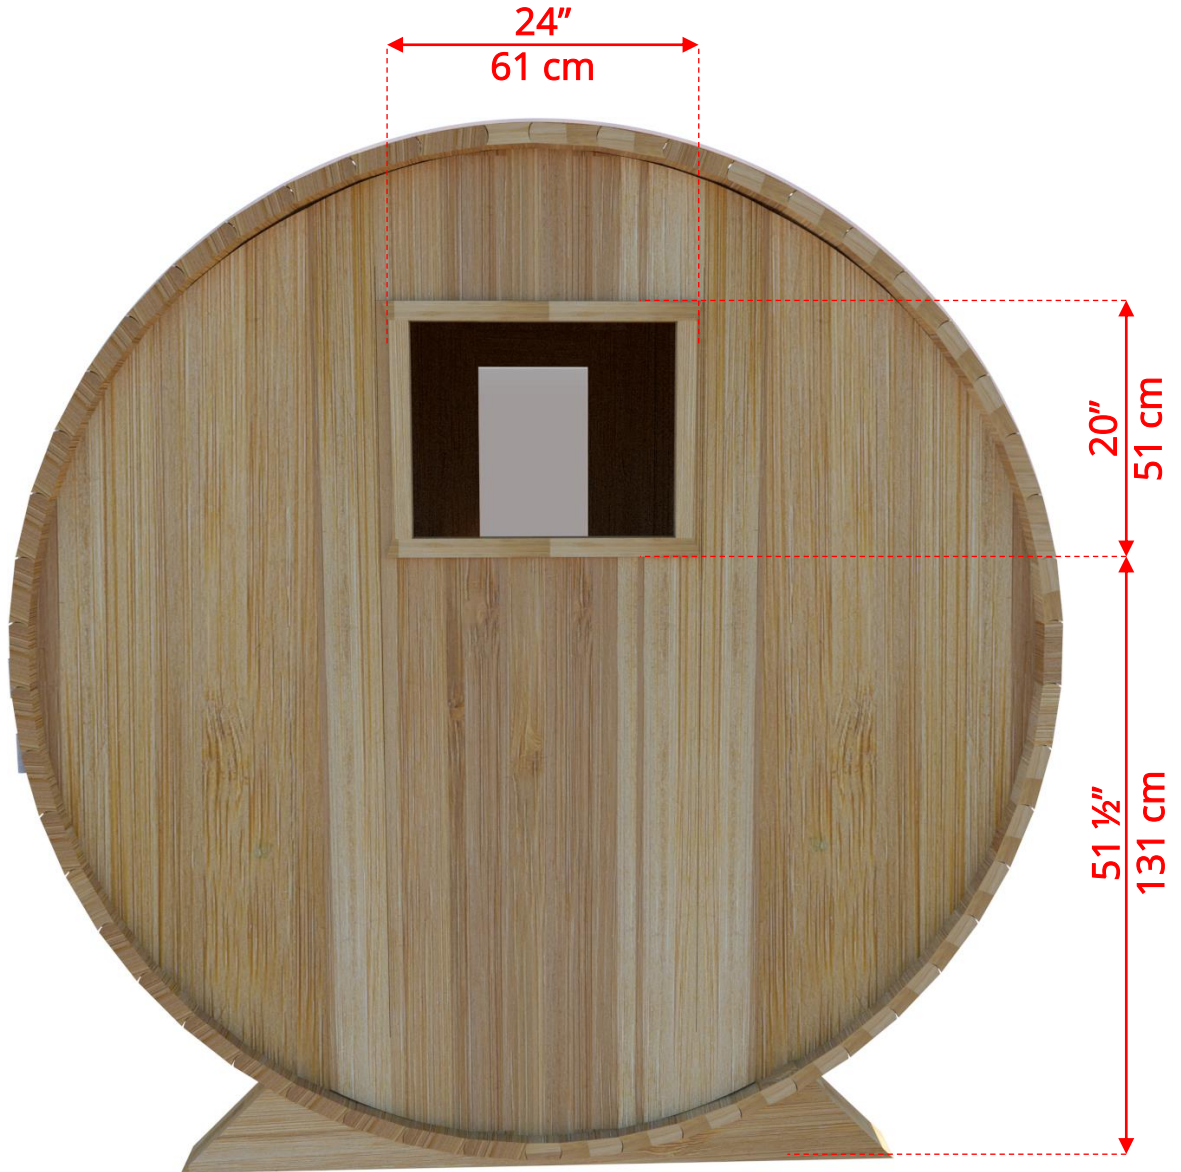

780/782 7'x8' (244cm) Barrel Sauna

780/782 7'x8' (244cm) Barrel Sauna

780/782 7'x8' (244cm) Barrel Sauna

Standard bench layout shown with optional sauna floor

780/782

7'x8' (244cm) Barrel Sauna

780/782

7'x8' (244cm) Barrel Sauna

Signature Sauna Benches

780/782

7'x8' (244cm) Barrel Sauna

Signature Sauna Benches

780/782

7'x8' (244cm) Barrel Sauna

Lounge Sauna Benches

780/782

7'x8' (244cm) Barrel Sauna

2 Windows in Front Wall

2 windows available on back wall at same measurements as front wall

780/782

7'x8' (244cm) Barrel Sauna

Halfmoon Front Wall Windows

780/782 7'x8' (244cm) Barrel Sauna

Halfmoon Back Wall Window

780/782 7'x8' (244cm) Barrel Sauna

Rectangle Window in Back Wall

780/782 7'x8' (244cm) Barrel Sauna

Wood Burning Heater

Please note - Drawing shows sauna room measurements only.