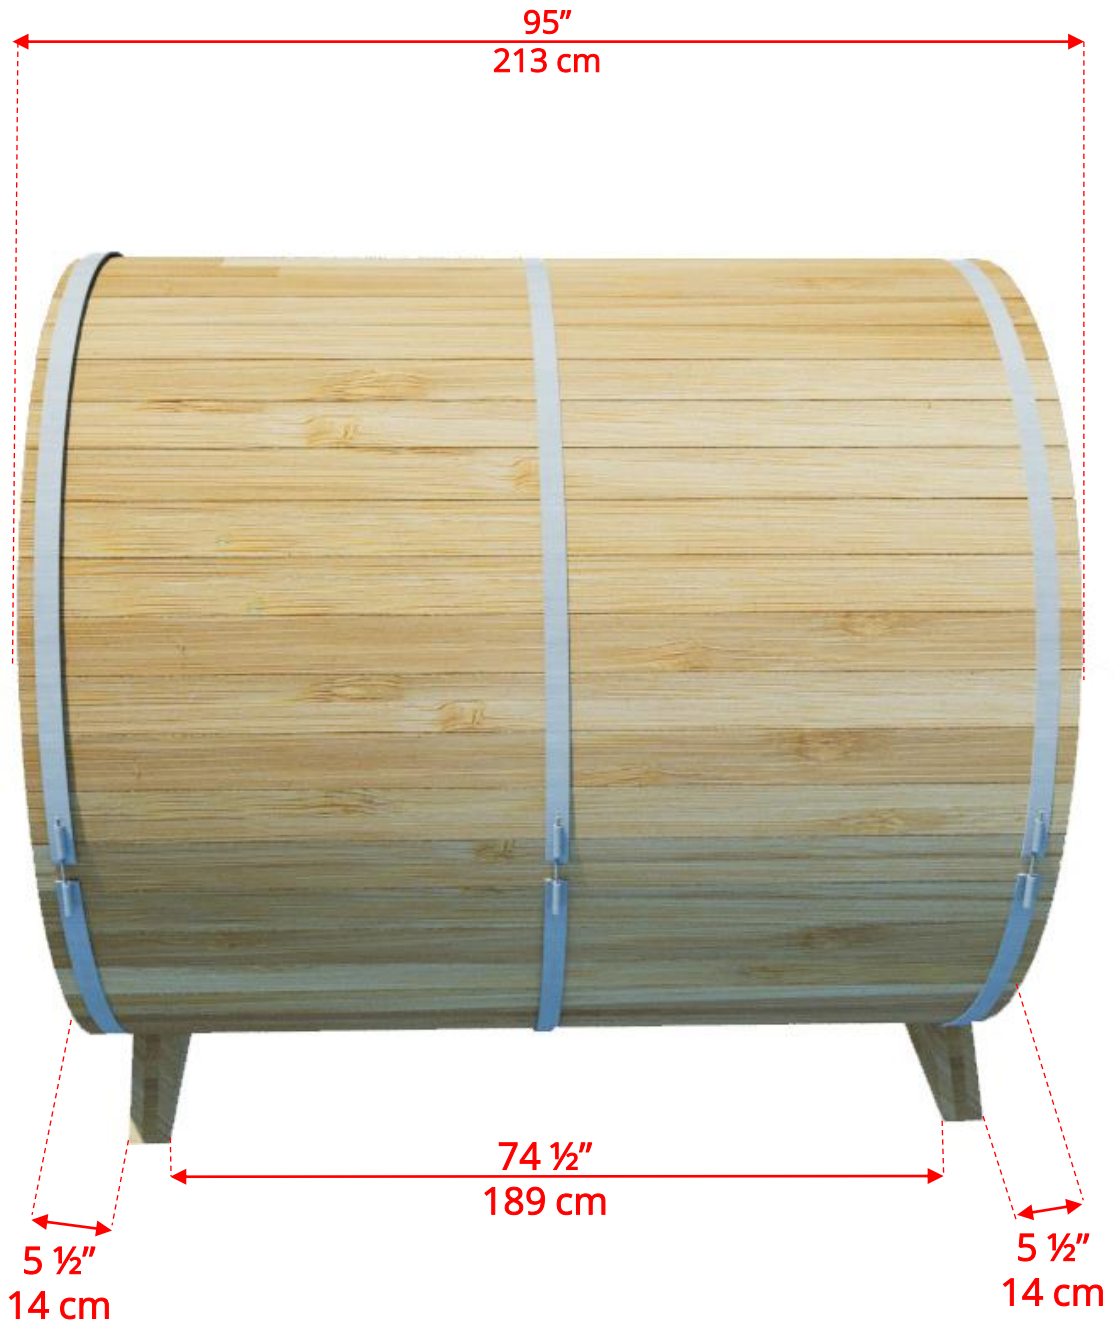

780/782 7'x8' (244cm) Barrel Sauna

780/782 7'x8' (244cm) Barrel Sauna

780/782 7'x8' (244cm) Barrel Sauna

Standard bench layout shown with optional sauna floor

780/782

7'x8' (244cm) Barrel Sauna

780/782

7'x8' (244cm) Barrel Sauna

Signature Sauna Benches

780/782

7'x8' (244cm) Barrel Sauna

Signature Sauna Benches

780/782

7'x8' (244cm) Barrel Sauna

Lounge Sauna Benches

780/782

7'x8' (244cm) Barrel Sauna

2 Windows in Front Wall

2 windows available on back wall at same measurements as front wall

780/782

7'x8' (244cm) Barrel Sauna

Halfmoon Front Wall Windows

780/782 7'x8' (244cm) Barrel Sauna

Halfmoon Back Wall Window

780/782 7'x8' (244cm) Barrel Sauna

Rectangle Window in Back Wall

780/782 7'x8' (244cm) Barrel Sauna

Wood Burning Heater

Please note - Drawing shows sauna room measurements only.