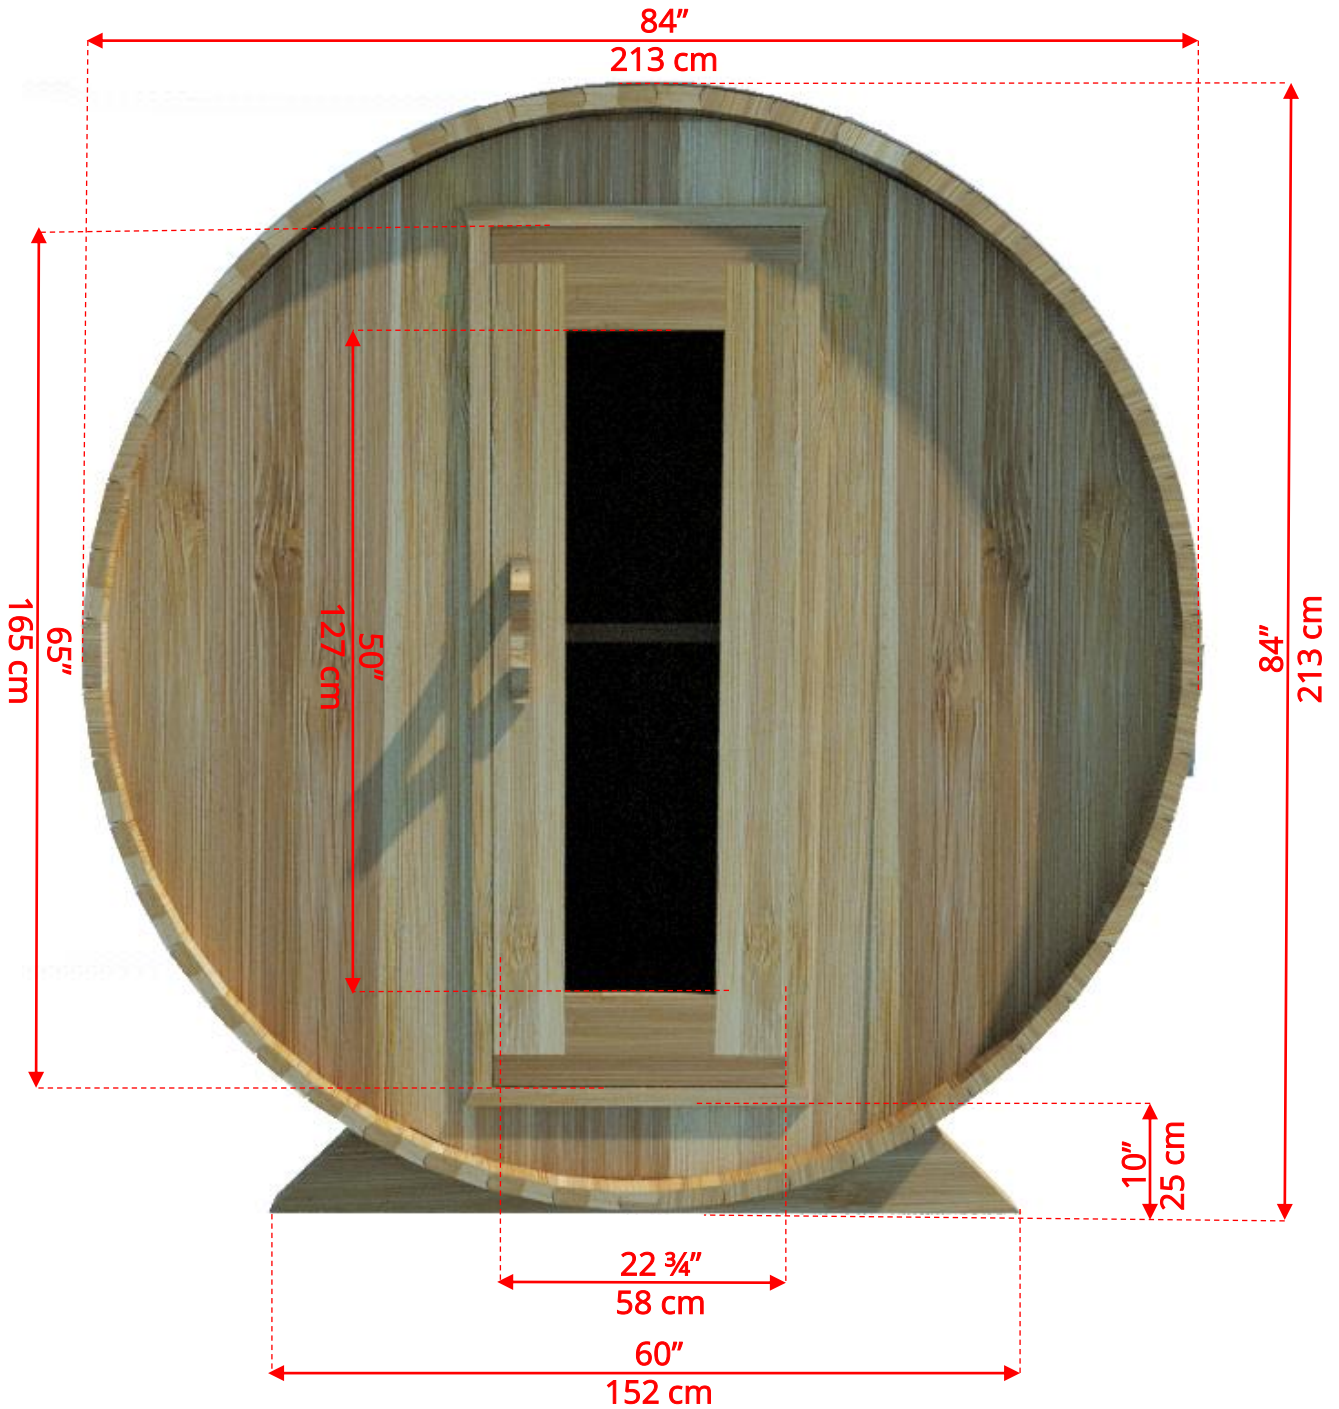

780/782 7'x8' (244cm) Barrel Sauna

780/782 7'x8' (244cm) Barrel Sauna

780/782 7'x8' (244cm) Barrel Sauna

Standard bench layout shown with optional sauna floor

780/782

7'x8' (244cm) Barrel Sauna

780/782

7'x8' (244cm) Barrel Sauna

Signature Sauna Benches

780/782

7'x8' (244cm) Barrel Sauna

Signature Sauna Benches

780/782

7'x8' (244cm) Barrel Sauna

Lounge Sauna Benches

780/782

7'x8' (244cm) Barrel Sauna

2 Windows in Front Wall

2 windows available on back wall at same measurements as front wall

780/782

7'x8' (244cm) Barrel Sauna

Halfmoon Front Wall Windows

780/782 7'x8' (244cm) Barrel Sauna

Halfmoon Back Wall Window

780/782 7'x8' (244cm) Barrel Sauna

Rectangle Window in Back Wall

780/782 7'x8' (244cm) Barrel Sauna

Wood Burning Heater

Please note - Drawing shows sauna room measurements only.