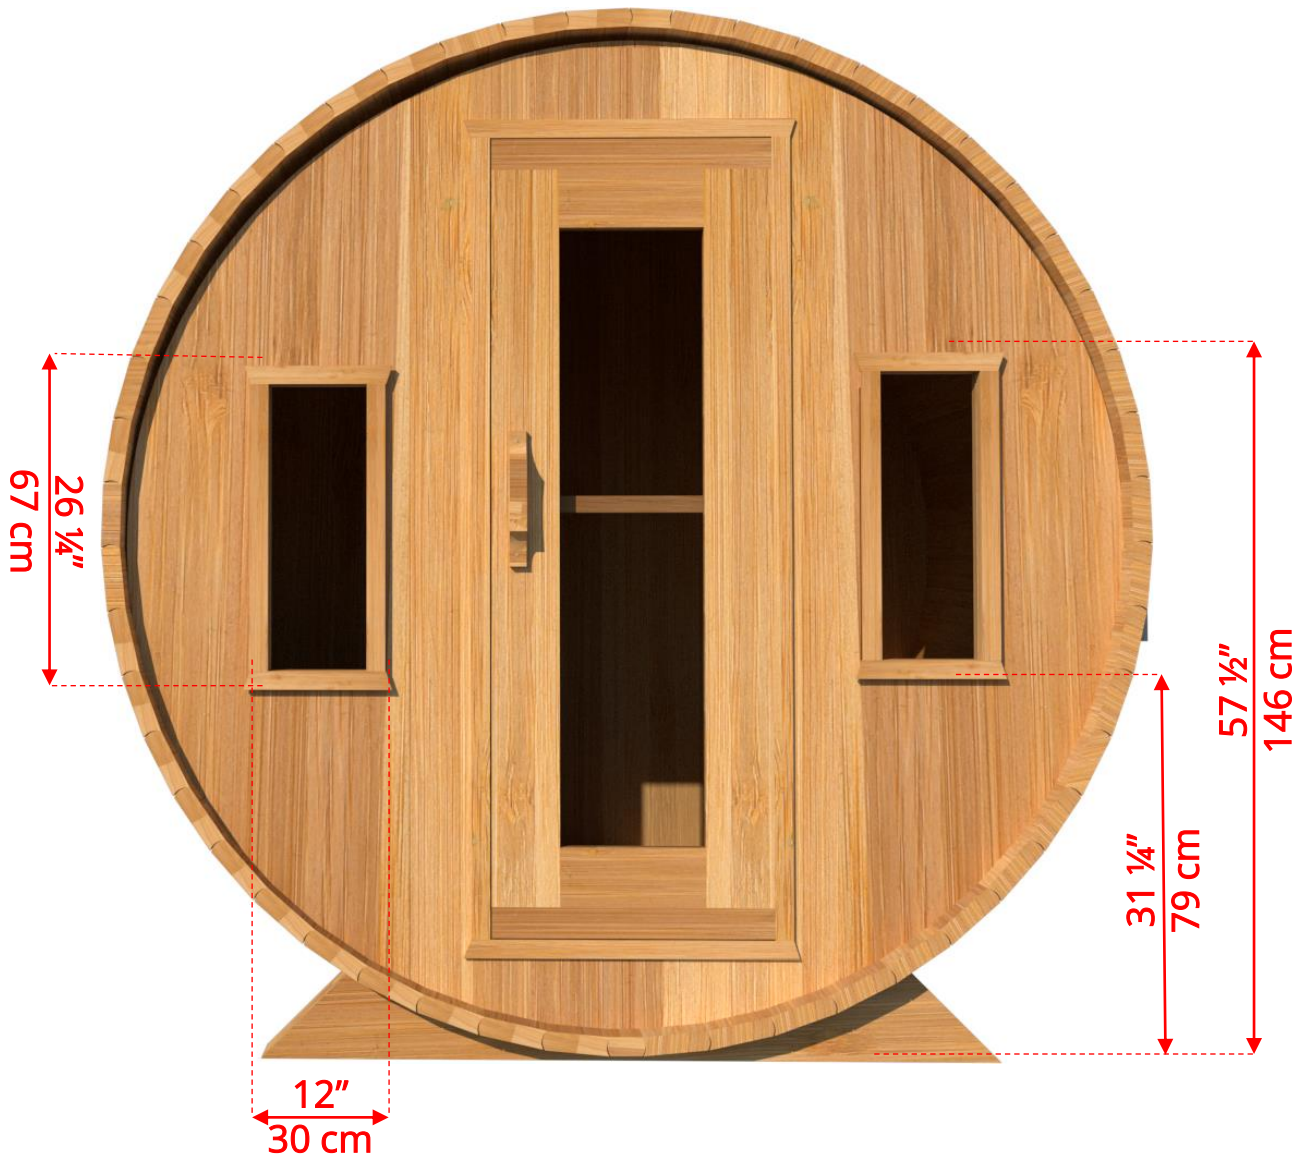

780/782 7'x8' (244cm) Barrel Sauna

780/782 7'x8' (244cm) Barrel Sauna

780/782 7'x8' (244cm) Barrel Sauna

Standard bench layout shown with optional sauna floor

780/782

7'x8' (244cm) Barrel Sauna

780/782

7'x8' (244cm) Barrel Sauna

Signature Sauna Benches

780/782

7'x8' (244cm) Barrel Sauna

Signature Sauna Benches

780/782

7'x8' (244cm) Barrel Sauna

Lounge Sauna Benches

780/782

7'x8' (244cm) Barrel Sauna

2 Windows in Front Wall

2 windows available on back wall at same measurements as front wall

780/782

7'x8' (244cm) Barrel Sauna

Halfmoon Front Wall Windows

780/782 7'x8' (244cm) Barrel Sauna

Halfmoon Back Wall Window

780/782 7'x8' (244cm) Barrel Sauna

Rectangle Window in Back Wall

780/782 7'x8' (244cm) Barrel Sauna

Wood Burning Heater

Please note - Drawing shows sauna room measurements only.