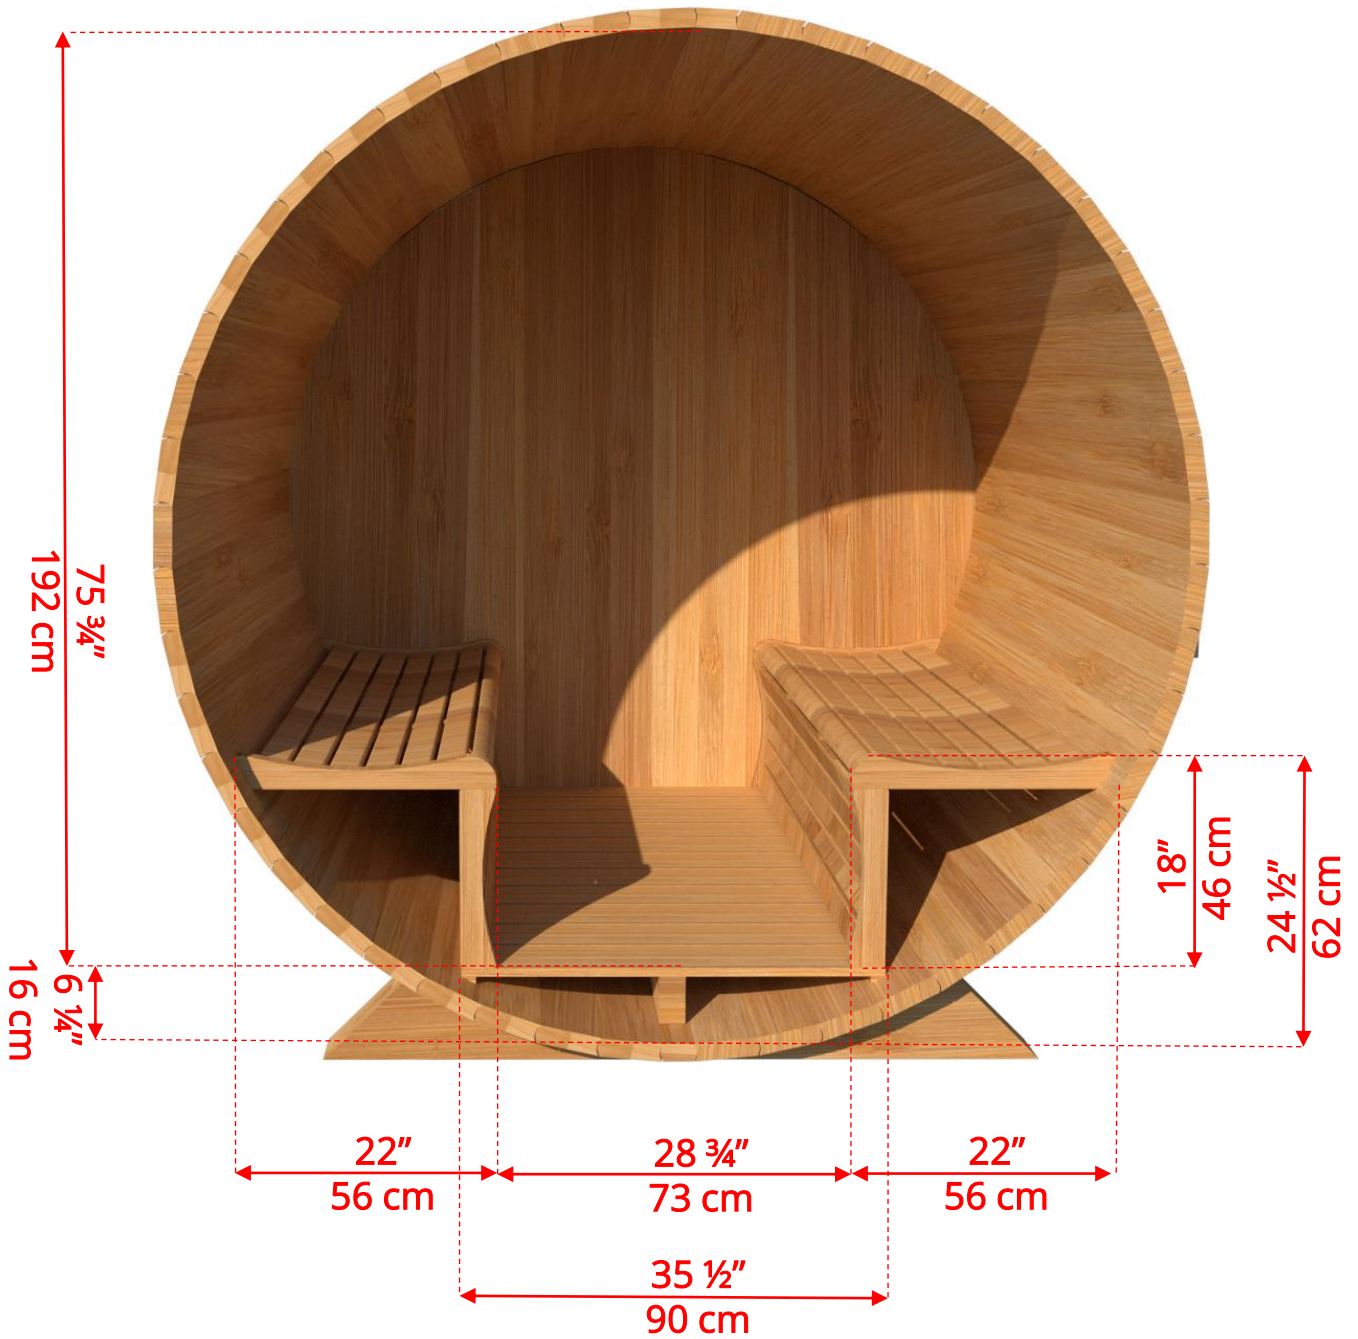

780/782 7'x8' (244cm) Barrel Sauna

780/782 7'x8' (244cm) Barrel Sauna

780/782 7'x8' (244cm) Barrel Sauna

Standard bench layout shown with optional sauna floor

780/782

7'x8' (244cm) Barrel Sauna

780/782

7'x8' (244cm) Barrel Sauna

Signature Sauna Benches

780/782

7'x8' (244cm) Barrel Sauna

Signature Sauna Benches

780/782

7'x8' (244cm) Barrel Sauna

Lounge Sauna Benches

780/782

7'x8' (244cm) Barrel Sauna

2 Windows in Front Wall

2 windows available on back wall at same measurements as front wall

780/782

7'x8' (244cm) Barrel Sauna

Halfmoon Front Wall Windows

780/782 7'x8' (244cm) Barrel Sauna

Halfmoon Back Wall Window

780/782 7'x8' (244cm) Barrel Sauna

Rectangle Window in Back Wall

780/782 7'x8' (244cm) Barrel Sauna

Wood Burning Heater

Please note - Drawing shows sauna room measurements only.