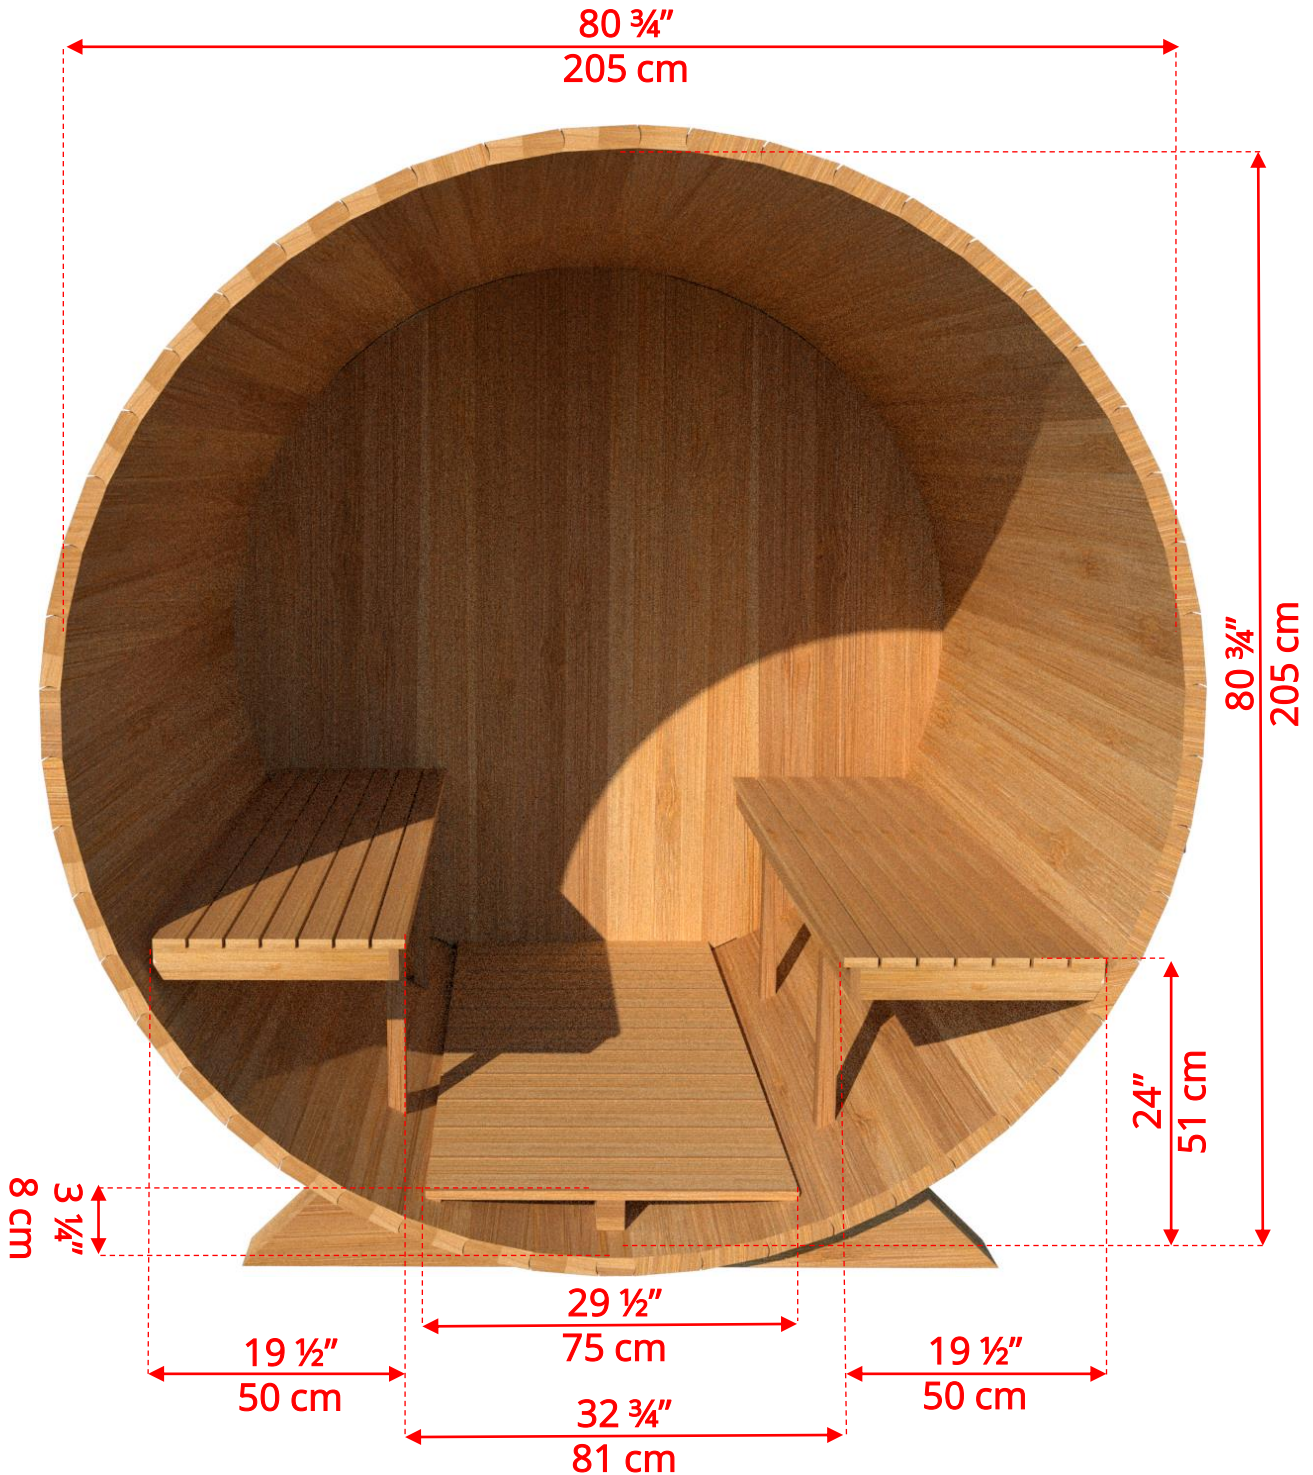

780/782 7'x8' (244cm) Barrel Sauna

780/782 7'x8' (244cm) Barrel Sauna

780/782 7'x8' (244cm) Barrel Sauna

Standard bench layout shown with optional sauna floor

780/782

7'x8' (244cm) Barrel Sauna

780/782

7'x8' (244cm) Barrel Sauna

Signature Sauna Benches

780/782

7'x8' (244cm) Barrel Sauna

Signature Sauna Benches

780/782

7'x8' (244cm) Barrel Sauna

Lounge Sauna Benches

780/782

7'x8' (244cm) Barrel Sauna

2 Windows in Front Wall

2 windows available on back wall at same measurements as front wall

780/782

7'x8' (244cm) Barrel Sauna

Halfmoon Front Wall Windows

780/782 7'x8' (244cm) Barrel Sauna

Halfmoon Back Wall Window

780/782 7'x8' (244cm) Barrel Sauna

Rectangle Window in Back Wall

780/782 7'x8' (244cm) Barrel Sauna

Wood Burning Heater

Please note - Drawing shows sauna room measurements only.