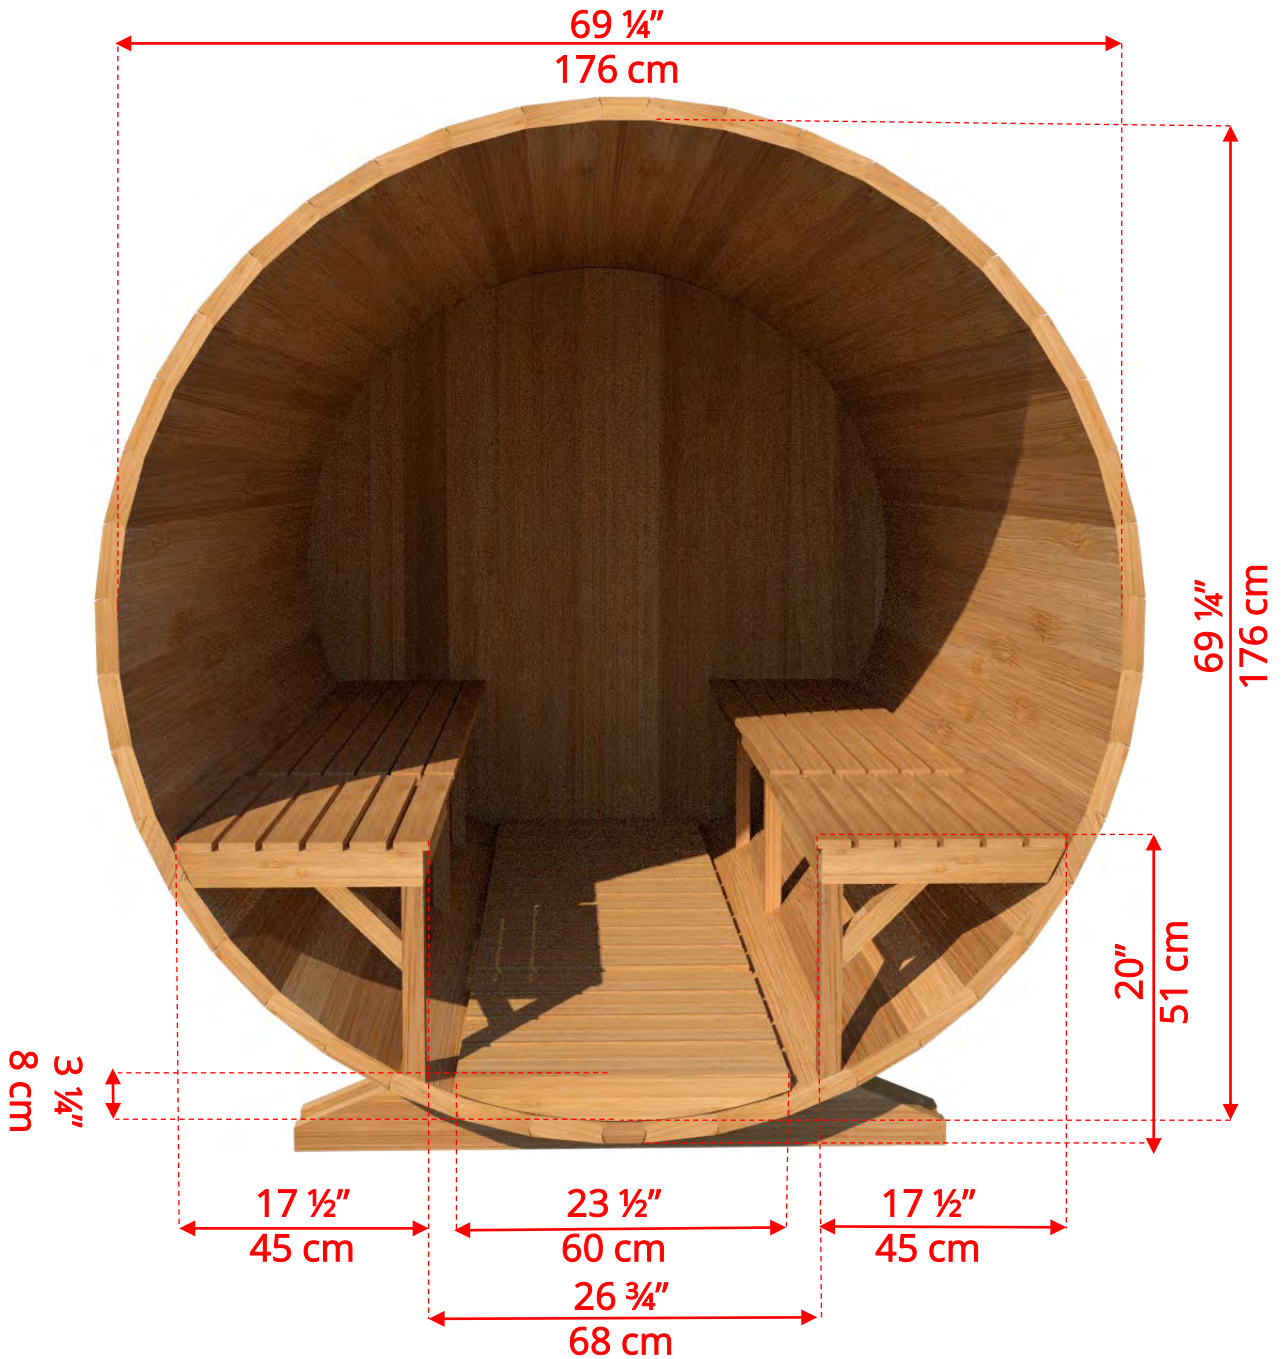

# 680P/682P 6'x8' (244cm) Barrel Sauna with Porch

- *Standard bench layout shown with optional standard porch floor*
  - *(product # 402000)*

# 680P/682P 6'x8' (244cm) Barrel Sauna with Porch

- *Standard bench layout shown with optional sauna floor*
  - *(product # 402005)*

# 680P/682P 6'x8' (244cm) Barrel Sauna with Porch

- *Standard bench layout with optional sauna floor & standard porch floor.*
  - *(product # 402005 & #402000)*

# 680P/682P 6'x8' (244cm) Barrel Sauna with Porch

W1  
Rectangle Window in Back Wall