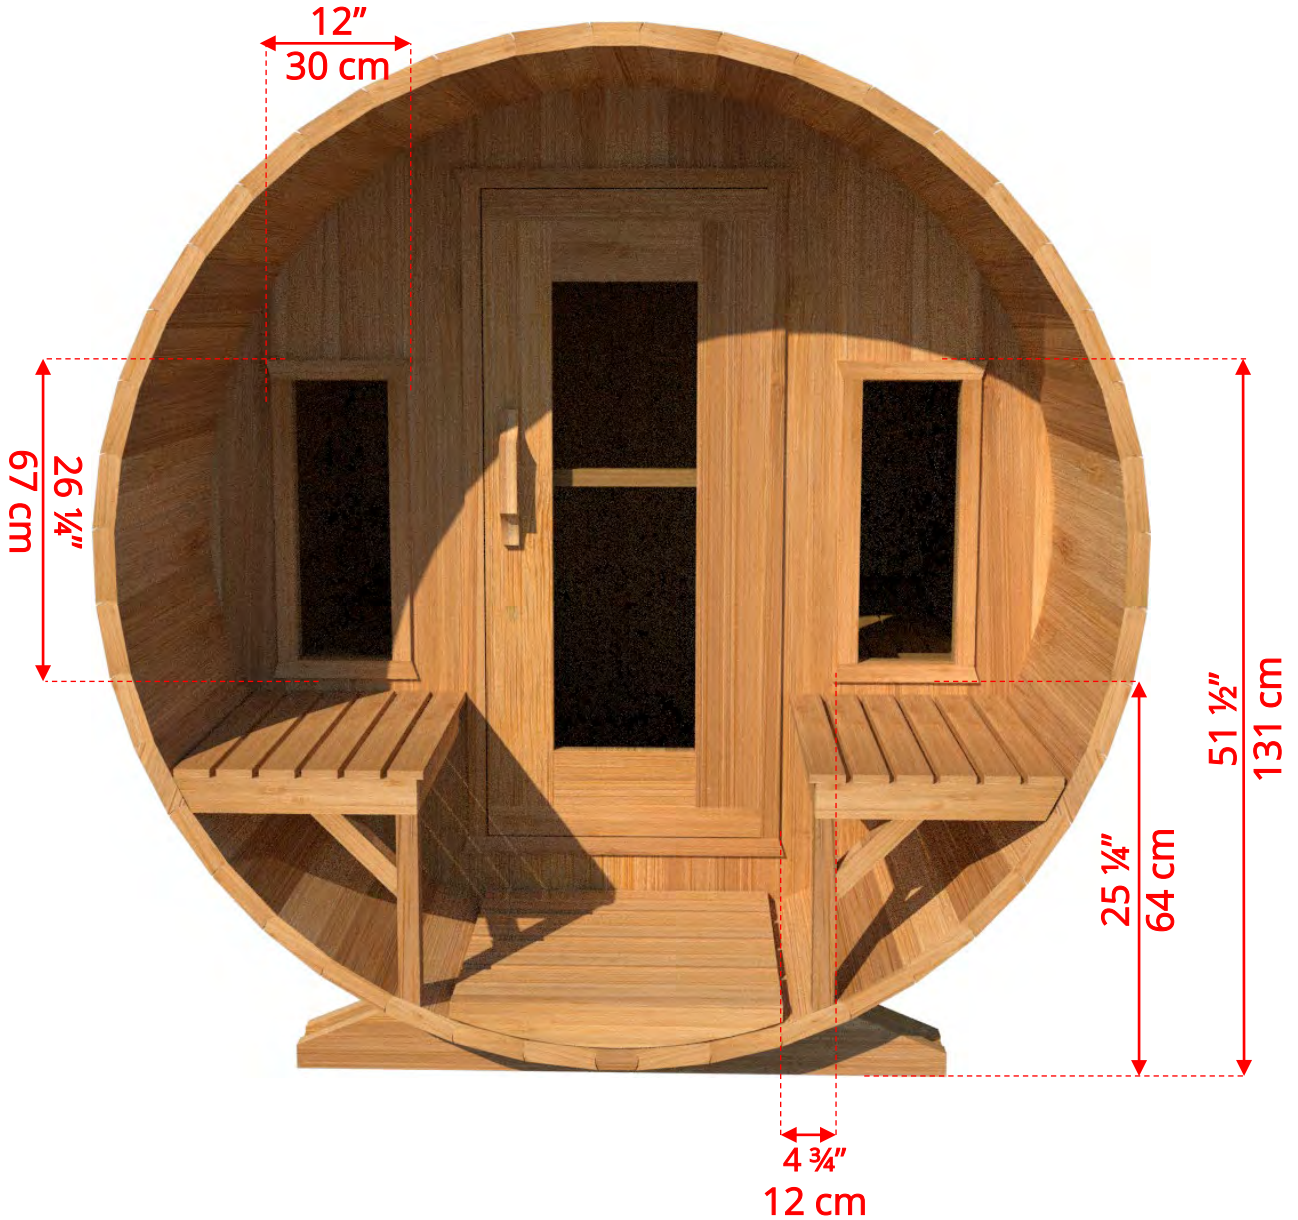

# 680P/682P 6'x8' (244cm) Barrel Sauna with Porch

- *Standard bench layout shown with optional standard porch floor*
  - *(product # 402000)*

# 680P/682P 6'x8' (244cm) Barrel Sauna with Porch

- *Standard bench layout with optional sauna floor & standard porch floor.*
  - *(product # 402005 & #402000)*

# 680P/682P 6'x8' (244cm) Barrel Sauna with Porch

68SSU  
Signature Sauna Benches

- *Shown with optional signature porch benches.  
(product # 62SSU)*

# 680P/682P 6'x8' (244cm) Barrel Sauna with Porch

W2  
2 Windows in Front Wall

*\*Product W2 - 2 windows available on changeroom or back wall at same measurements as front wall*