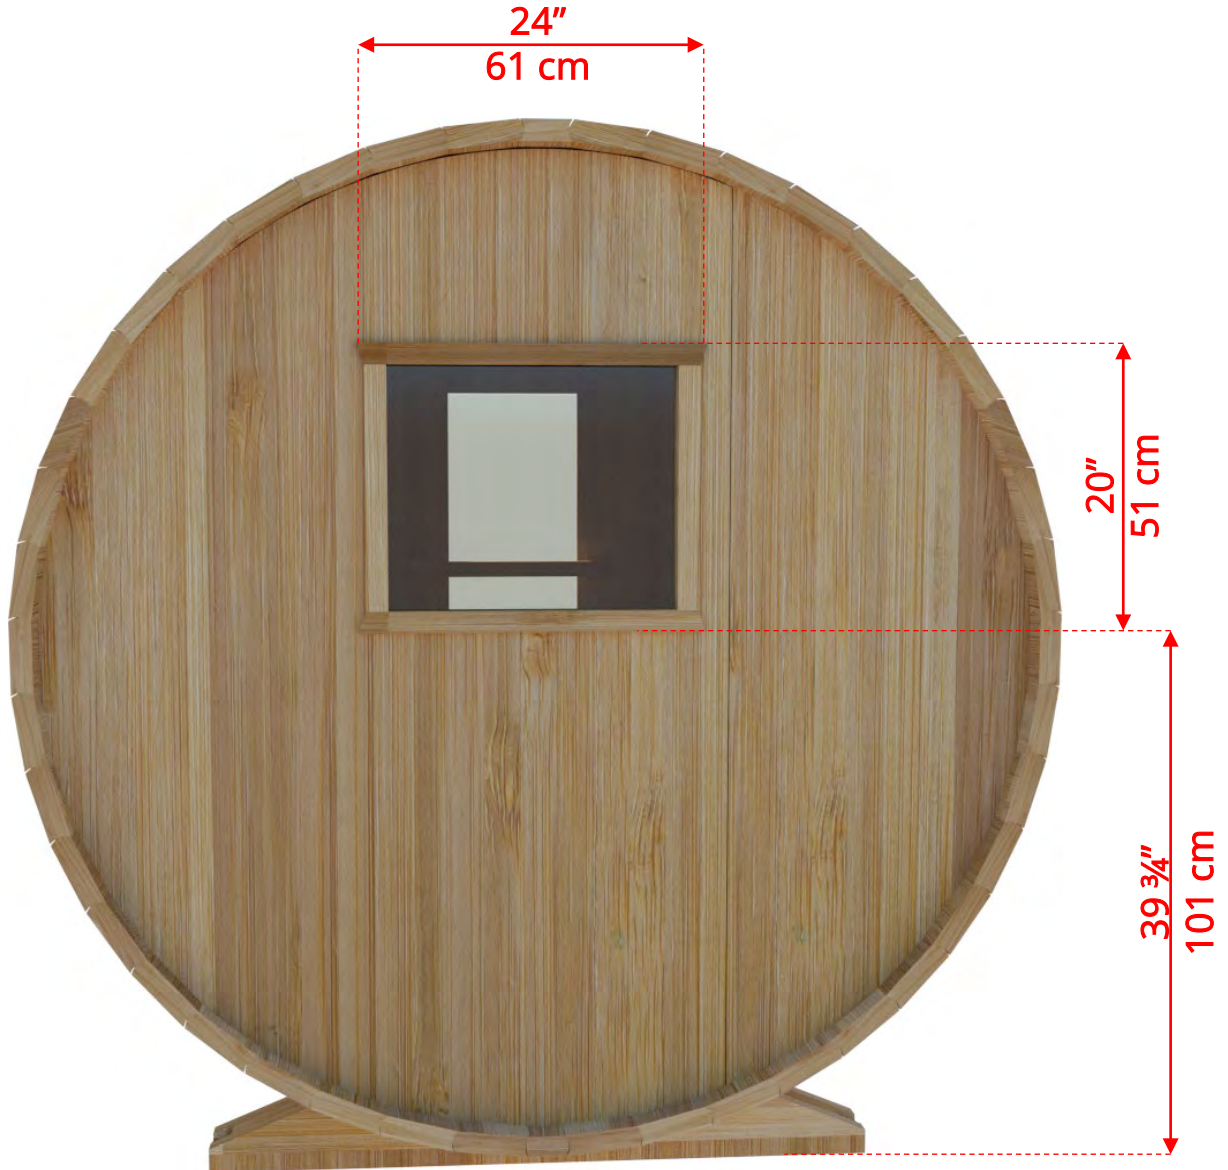

# 680P/682P 6'x8' (244cm) Barrel Sauna with Porch

- *Standard bench layout with optional sauna floor & standard porch floor.*
  - *(product # 402005 & #402000)*

# 680P/682P 6'x8' (244cm) Barrel Sauna with Porch

68SSU  
Signature Sauna Benches

- *Shown with optional signature porch benches.  
(product # 62SSU)*

# 680P/682P 6'x8' (244cm) Barrel Sauna with Porch

W2  
2 Windows in Front Wall

*\*Product W2 - 2 windows available on changeroom or back wall at same measurements as front wall*

# 680P/682P 6'x8' (244cm) Barrel Sauna with Porch

W1  
Rectangle Window in Back Wall