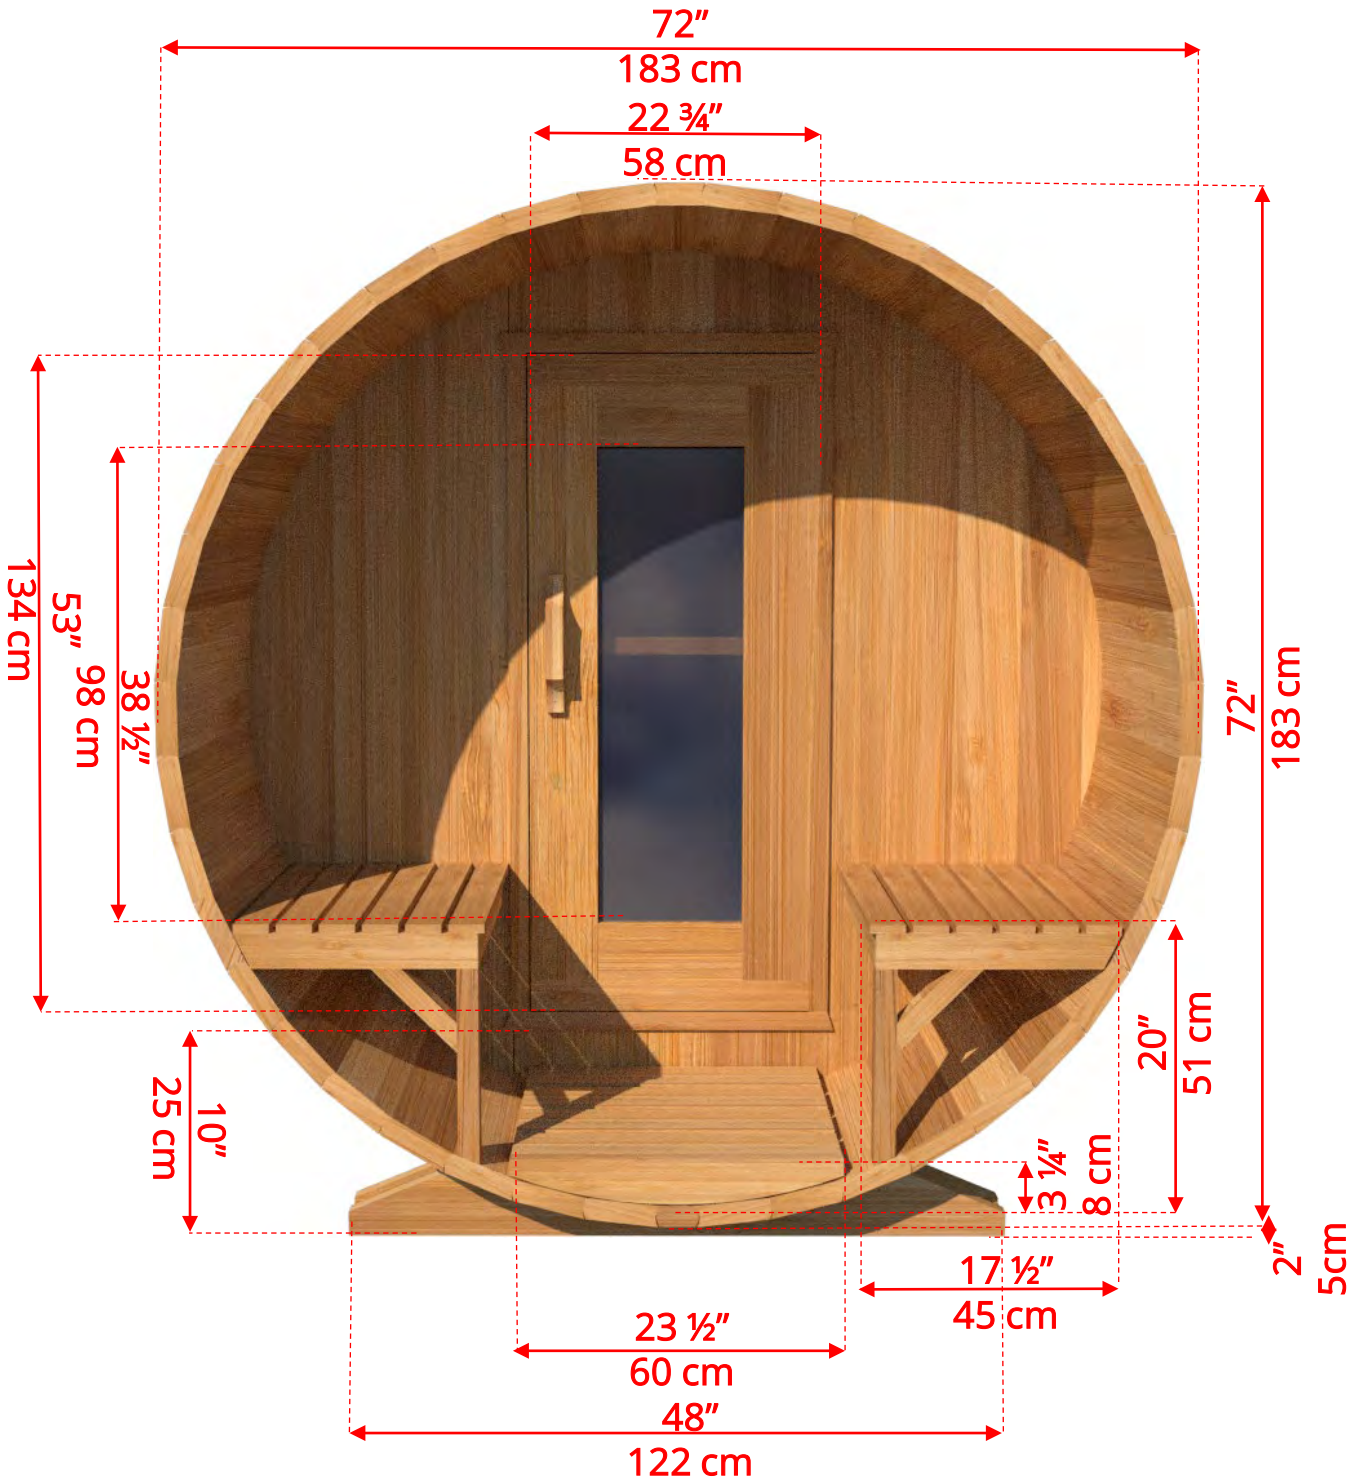

# 680P/682P 6'x8' (244cm) Barrel Sauna with Porch

- *Standard bench layout shown with optional standard porch floor*
  - *(product # 402000)*

# 680P/682P 6'x8' (244cm) Barrel Sauna with Porch

- *Standard bench layout shown with optional sauna floor*
  - *(product # 402005)*

# 680P/682P 6'x8' (244cm) Barrel Sauna with Porch

- *Standard bench layout with optional sauna floor & standard porch floor.*
  - *(product # 402005 & #402000)*

# 680P/682P 6'x8' (244cm) Barrel Sauna with Porch

W1  
Rectangle Window in Back Wall