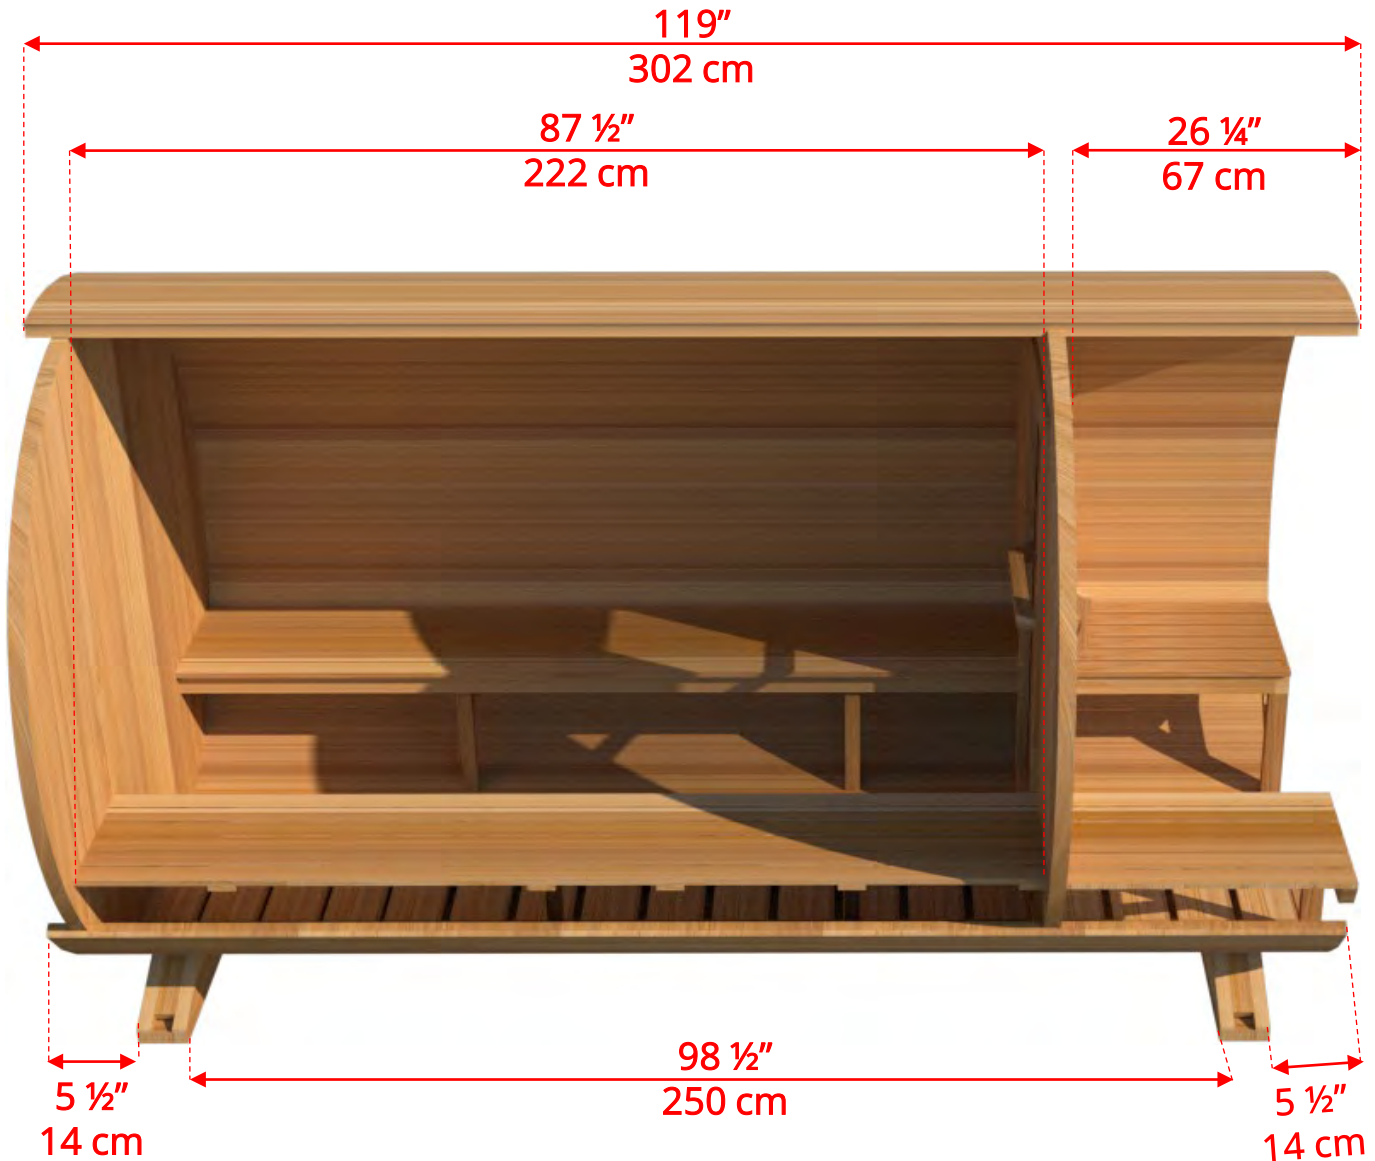

# 680P/682P 6'x8' (244cm) Barrel Sauna with Porch

- *Standard bench layout shown with optional standard porch floor*
  - *(product # 402000)*

# 680P/682P 6'x8' (244cm) Barrel Sauna with Porch

- *Standard bench layout shown with optional sauna floor*
  - *(product # 402005)*

# 680P/682P 6'x8' (244cm) Barrel Sauna with Porch

- *Standard bench layout with optional sauna floor & standard porch floor.*
  - *(product # 402005 & #402000)*

# 680P/682P 6'x8' (244cm) Barrel Sauna with Porch

W1  
Rectangle Window in Back Wall