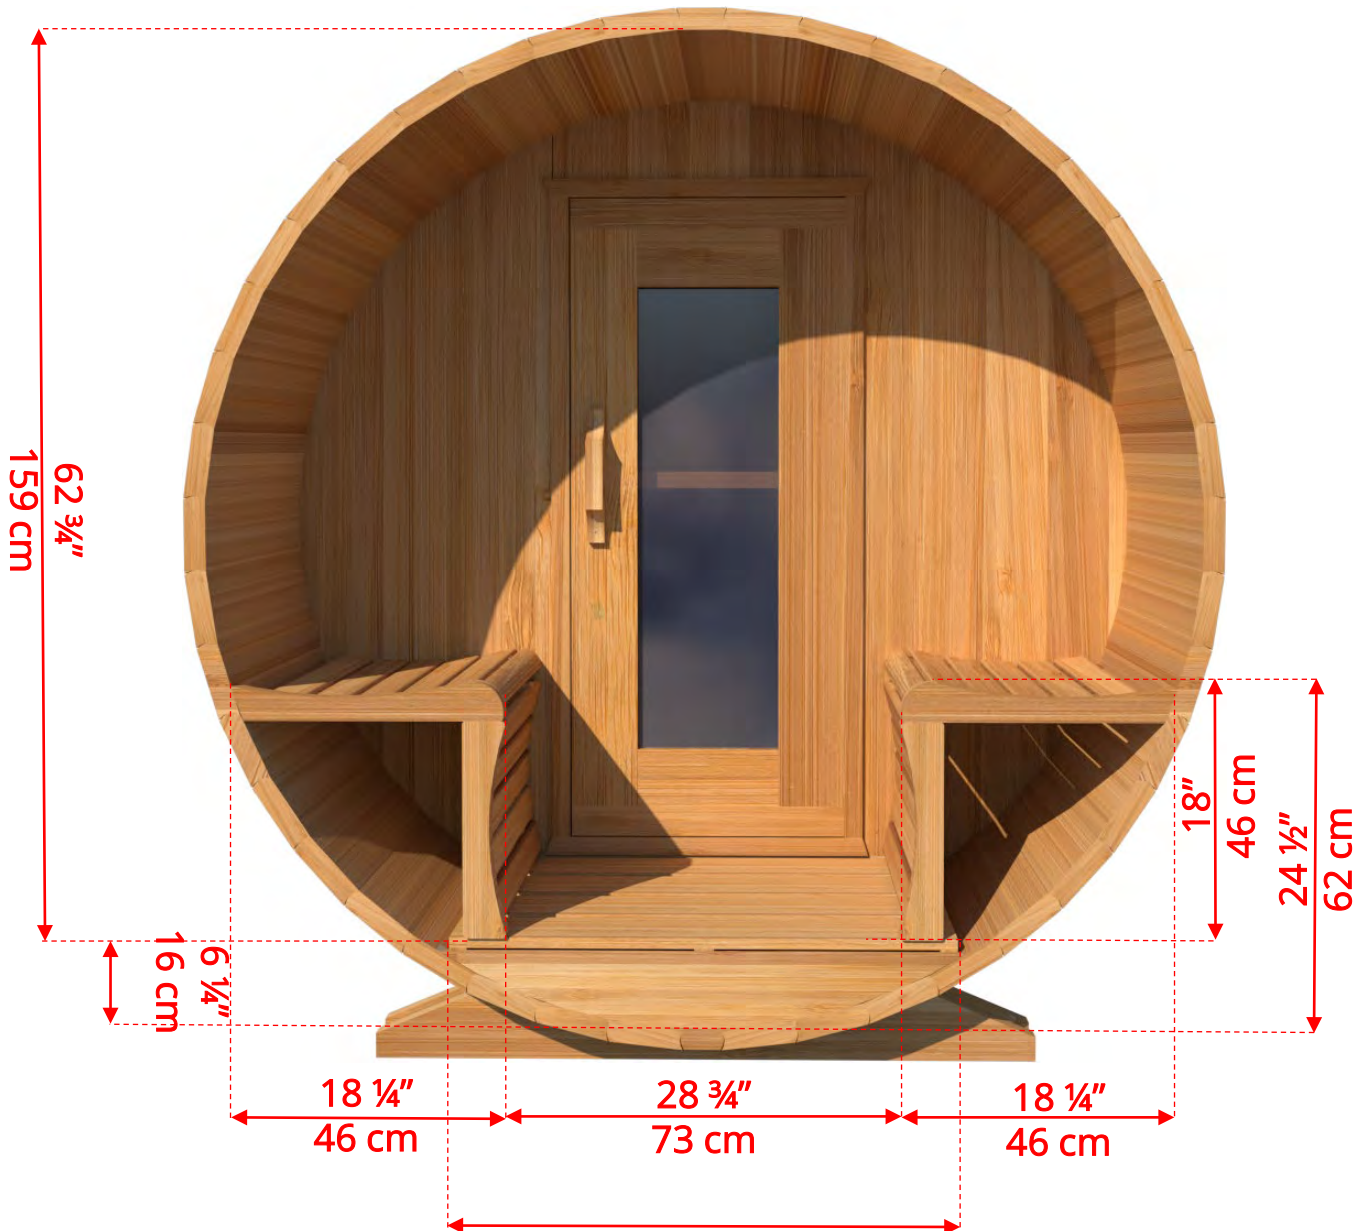

# 680P/682P 6'x8' (244cm) Barrel Sauna with Porch

- *Standard bench layout shown with optional standard porch floor*
  - *(product # 402000)*

# 680P/682P 6'x8' (244cm) Barrel Sauna with Porch

- *Standard bench layout shown with optional sauna floor*
  - *(product # 402005)*

# 680P/682P 6'x8' (244cm) Barrel Sauna with Porch

- *Standard bench layout with optional sauna floor & standard porch floor.*
  - *(product # 402005 & #402000)*

# 680P/682P 6'x8' (244cm) Barrel Sauna with Porch

68SSU  
Signature Sauna Benches

- *Shown with optional signature porch benches.  
(product # 62SSU)*