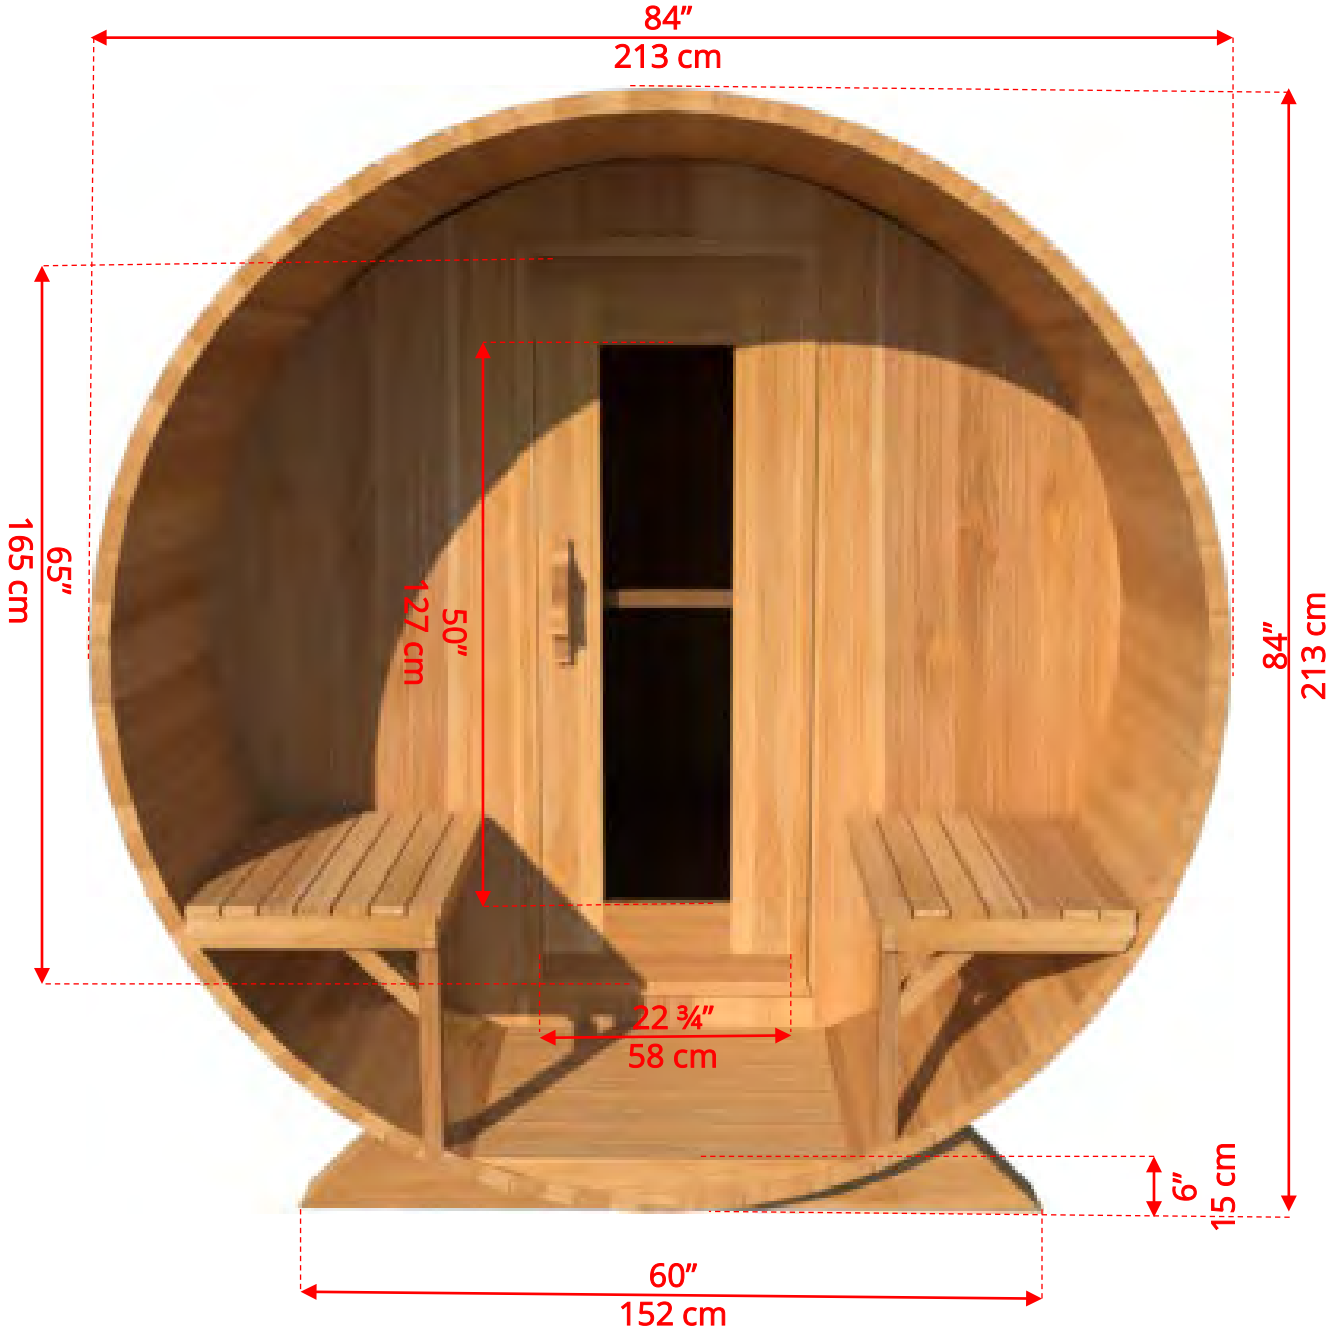

780P/782P 7'x8' (244cm) Barrel Sauna with Porch

780P/782P 7'x8' (244cm) Barrel Sauna with Porch

- *Standard bench layout shown with optional sauna floor*
 - *(product # 4020036)*

780P/782P 7'x8' (244cm) Barrel Sauna with Porch

780P/782P 7'x8' (244cm) Barrel Sauna with Porch

78SSU
Signature Sauna Benches

780P/782P 7'x8' (244cm) Barrel Sauna with Porch

78LLU
Lounge Sauna Benches

780P/782P 7'x8' (244cm) Barrel Sauna with Porch

W2
2 Windows in Front Wall

**Product W2 - 2 windows available on changeroom or back wall at same measurements as front wall*

780P/782P

7'x8' (244cm) Barrel Sauna with Porch

WHMF7

Halfmoon Front Wall Windows

WHMFB7

Halfmoon Back Wall Window

780P/782P

7'x8' (244cm) Barrel Sauna with Porch

W1
Rectangle Window in Back Wall

780P/782P

7'x8' (244cm) Barrel Sauna with Porch

SB210
Harvia M3 Wood Burning Heater

Please note - Drawing shows sauna room measurements only.