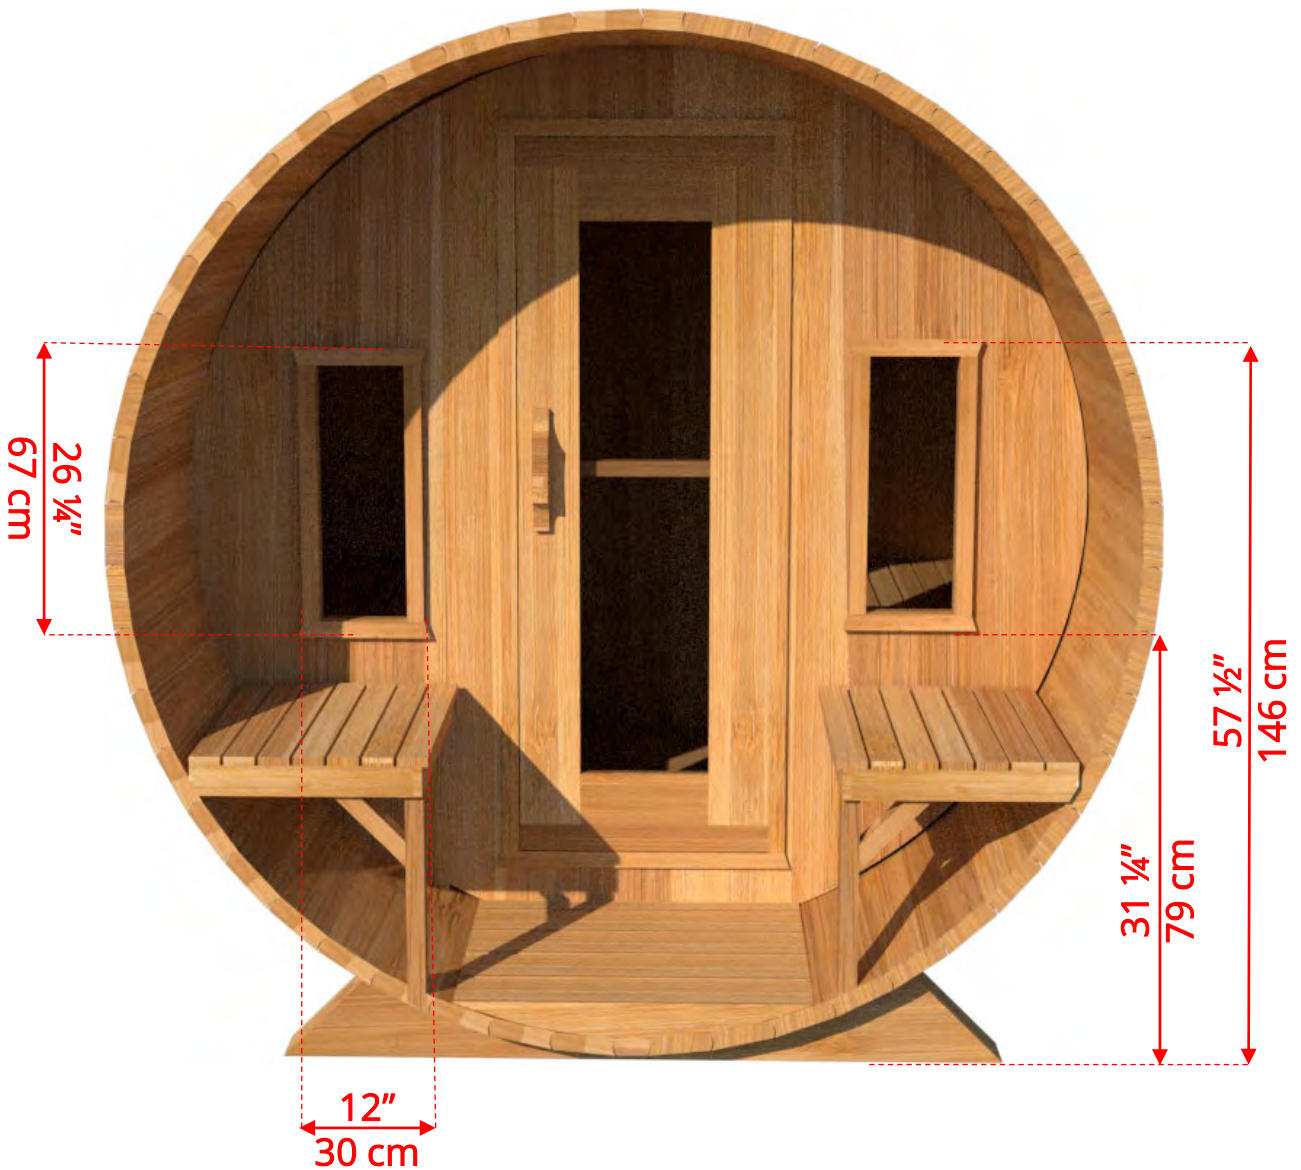

780P/782P 7'x8' (244cm) Barrel Sauna with Porch

780P/782P 7'x8' (244cm) Barrel Sauna with Porch

- *Standard bench layout shown with optional sauna floor*
 - *(product # 4020036)*

780P/782P 7'x8' (244cm) Barrel Sauna with Porch

780P/782P 7'x8' (244cm) Barrel Sauna with Porch

78SSU
Signature Sauna Benches

780P/782P 7'x8' (244cm) Barrel Sauna with Porch

78LLU
Lounge Sauna Benches

780P/782P 7'x8' (244cm) Barrel Sauna with Porch

W2
2 Windows in Front Wall

**Product W2 - 2 windows available on changeroom or back wall at same measurements as front wall*

780P/782P

7'x8' (244cm) Barrel Sauna with Porch

WHMF7

Halfmoon Front Wall Windows

WHMFB7

Halfmoon Back Wall Window

780P/782P

7'x8' (244cm) Barrel Sauna with Porch

W1
Rectangle Window in Back Wall

780P/782P

7'x8' (244cm) Barrel Sauna with Porch

SB210
Harvia M3 Wood Burning Heater

Please note - Drawing shows sauna room measurements only.