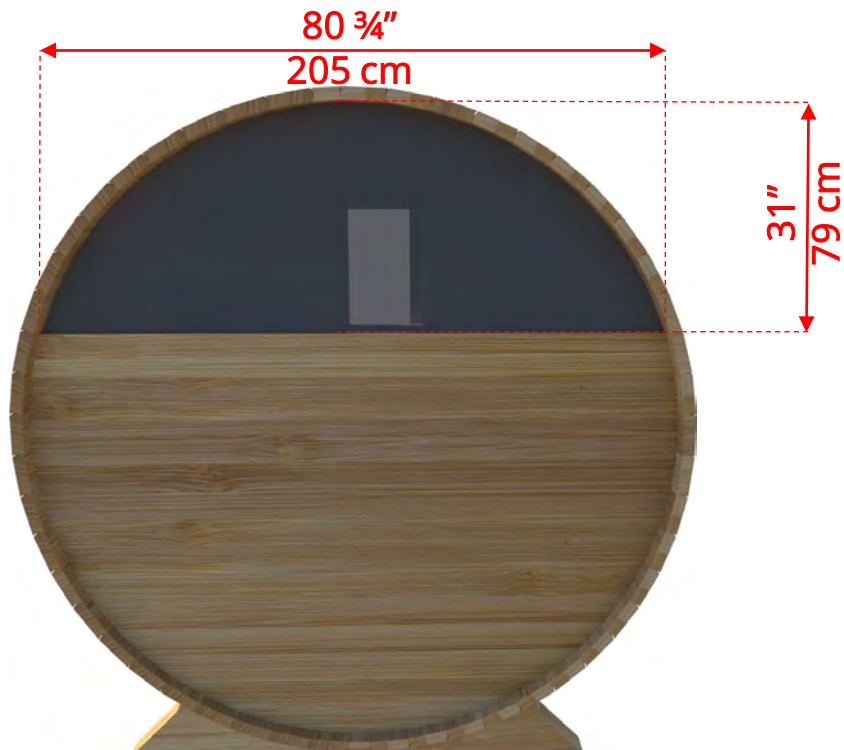

780P/782P 7'x8' (244cm) Barrel Sauna with Porch

780P/782P 7'x8' (244cm) Barrel Sauna with Porch

- *Standard bench layout shown with optional sauna floor*
 - *(product # 4020036)*

780P/782P 7'x8' (244cm) Barrel Sauna with Porch

780P/782P 7'x8' (244cm) Barrel Sauna with Porch

78SSU
Signature Sauna Benches

780P/782P 7'x8' (244cm) Barrel Sauna with Porch

78LLU
Lounge Sauna Benches

780P/782P 7'x8' (244cm) Barrel Sauna with Porch

W2
2 Windows in Front Wall

**Product W2 - 2 windows available on changeroom or back wall at same measurements as front wall*

780P/782P

7'x8' (244cm) Barrel Sauna with Porch

WHMF7

Halfmoon Front Wall Windows

WHMFB7

Halfmoon Back Wall Window

780P/782P

7'x8' (244cm) Barrel Sauna with Porch

W1
Rectangle Window in Back Wall

780P/782P

7'x8' (244cm) Barrel Sauna with Porch

SB210
Harvia M3 Wood Burning Heater

Please note - Drawing shows sauna room measurements only.