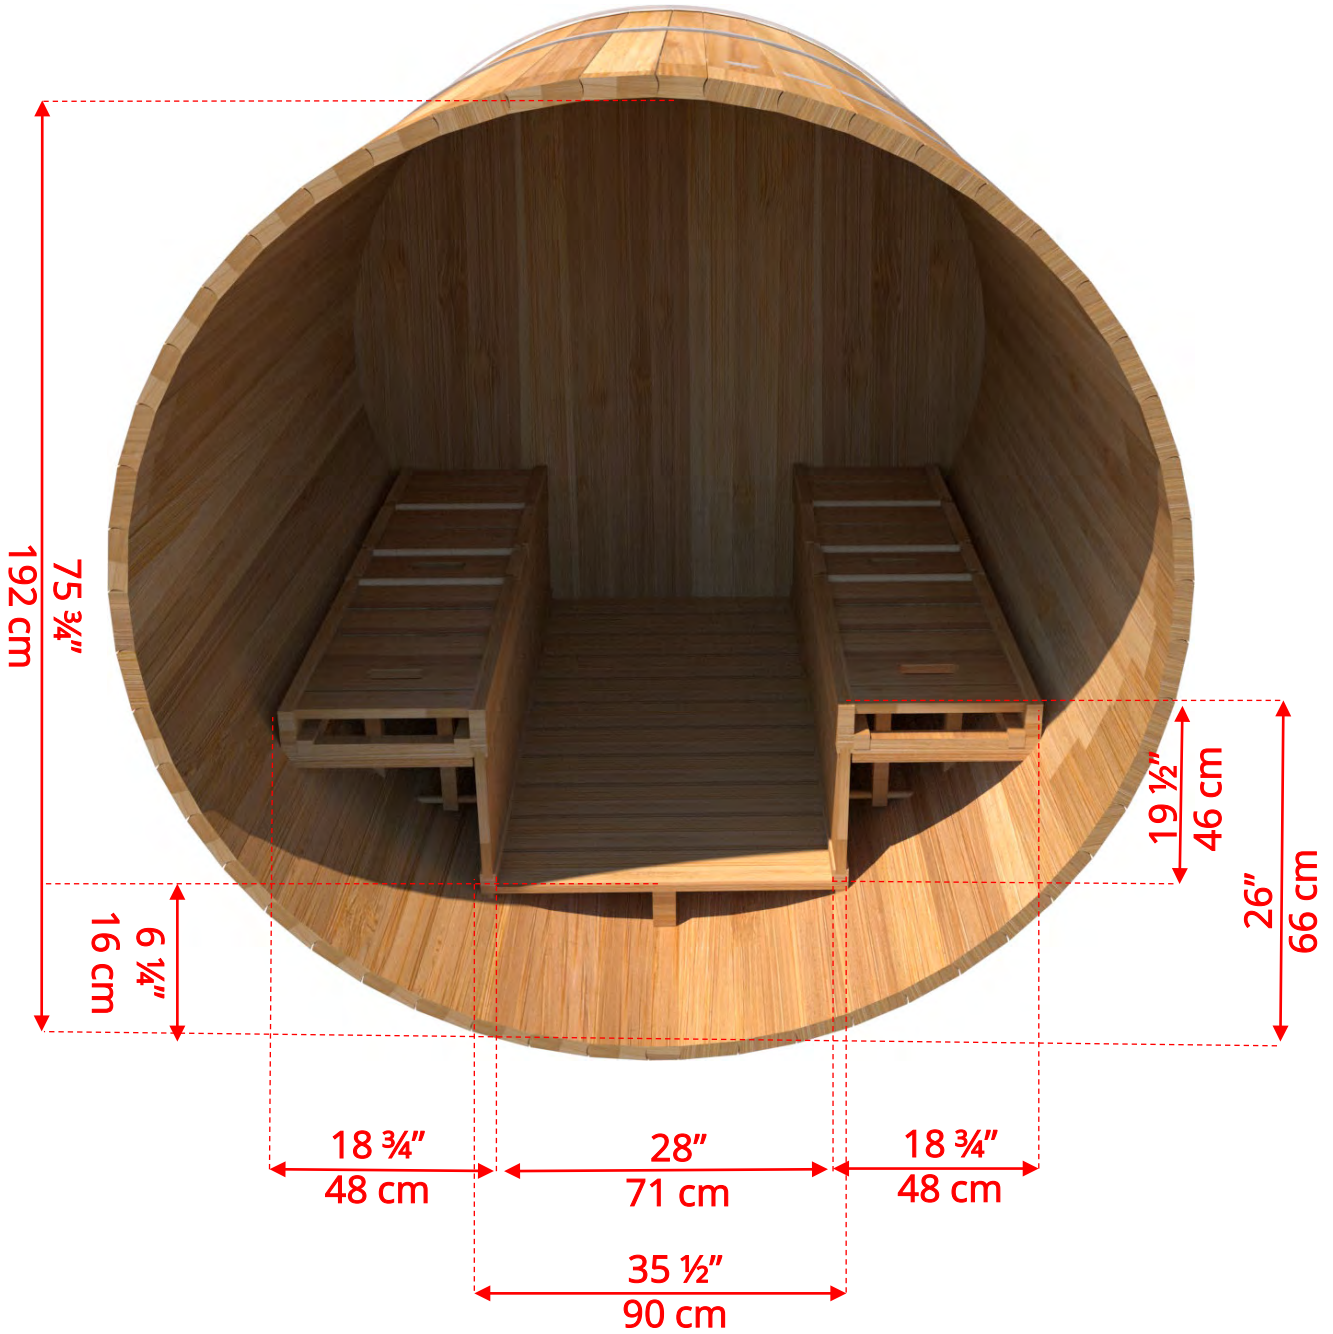

780P/782P 7'x8' (244cm) Barrel Sauna with Porch

780P/782P 7'x8' (244cm) Barrel Sauna with Porch

- *Standard bench layout shown with optional sauna floor*
 - *(product # 4020036)*

780P/782P 7'x8' (244cm) Barrel Sauna with Porch

780P/782P 7'x8' (244cm) Barrel Sauna with Porch

78SSU
Signature Sauna Benches

780P/782P 7'x8' (244cm) Barrel Sauna with Porch

78LLU
Lounge Sauna Benches

780P/782P 7'x8' (244cm) Barrel Sauna with Porch

W2
2 Windows in Front Wall

**Product W2 - 2 windows available on changeroom or back wall at same measurements as front wall*

780P/782P

7'x8' (244cm) Barrel Sauna with Porch

WHMF7

Halfmoon Front Wall Windows

WHMFB7

Halfmoon Back Wall Window

780P/782P

7'x8' (244cm) Barrel Sauna with Porch

W1
Rectangle Window in Back Wall

780P/782P

7'x8' (244cm) Barrel Sauna with Porch

SB210
Harvia M3 Wood Burning Heater

Please note - Drawing shows sauna room measurements only.