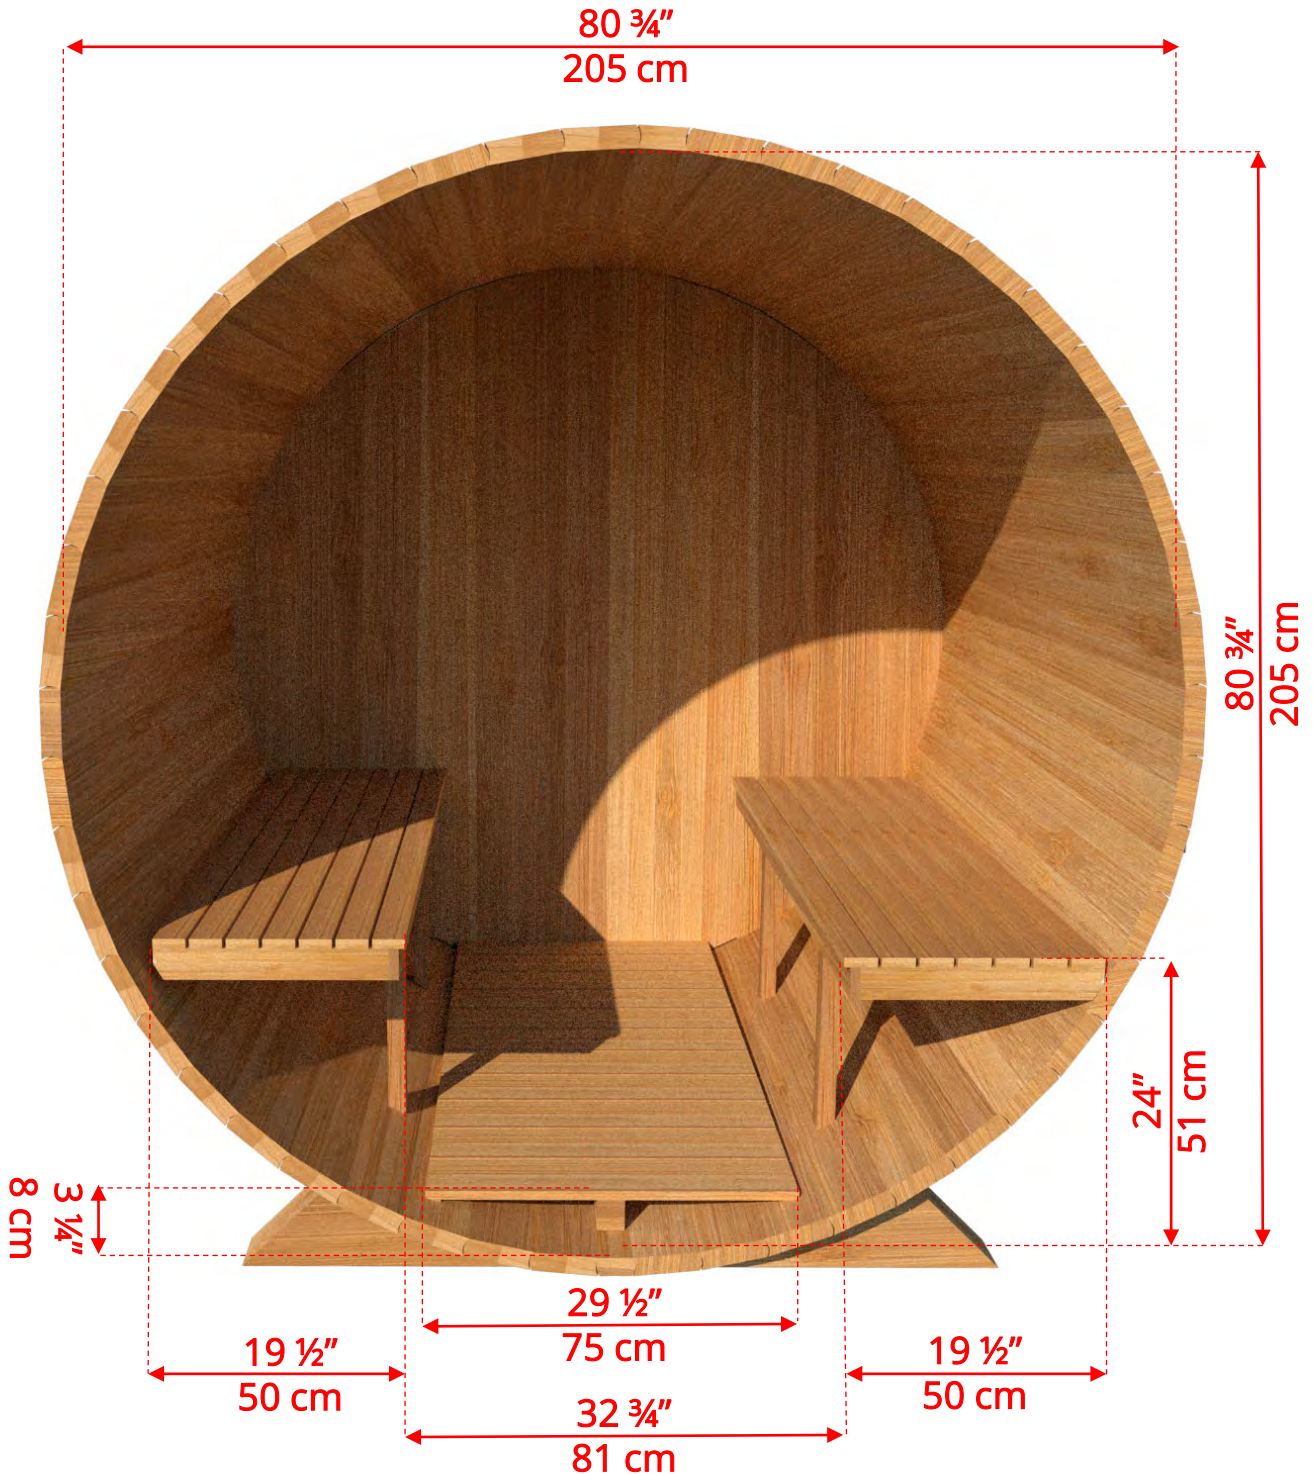

780P/782P 7'x8' (244cm) Barrel Sauna with Porch

780P/782P 7'x8' (244cm) Barrel Sauna with Porch

- *Standard bench layout shown with optional sauna floor*
 - *(product # 4020036)*

780P/782P 7'x8' (244cm) Barrel Sauna with Porch

780P/782P 7'x8' (244cm) Barrel Sauna with Porch

78SSU
Signature Sauna Benches

780P/782P 7'x8' (244cm) Barrel Sauna with Porch

78LLU
Lounge Sauna Benches

780P/782P 7'x8' (244cm) Barrel Sauna with Porch

W2
2 Windows in Front Wall

**Product W2 - 2 windows available on changeroom or back wall at same measurements as front wall*

780P/782P

7'x8' (244cm) Barrel Sauna with Porch

WHMF7

Halfmoon Front Wall Windows

WHMFB7

Halfmoon Back Wall Window

780P/782P

7'x8' (244cm) Barrel Sauna with Porch

W1
Rectangle Window in Back Wall

780P/782P

7'x8' (244cm) Barrel Sauna with Porch

SB210
Harvia M3 Wood Burning Heater

Please note - Drawing shows sauna room measurements only.