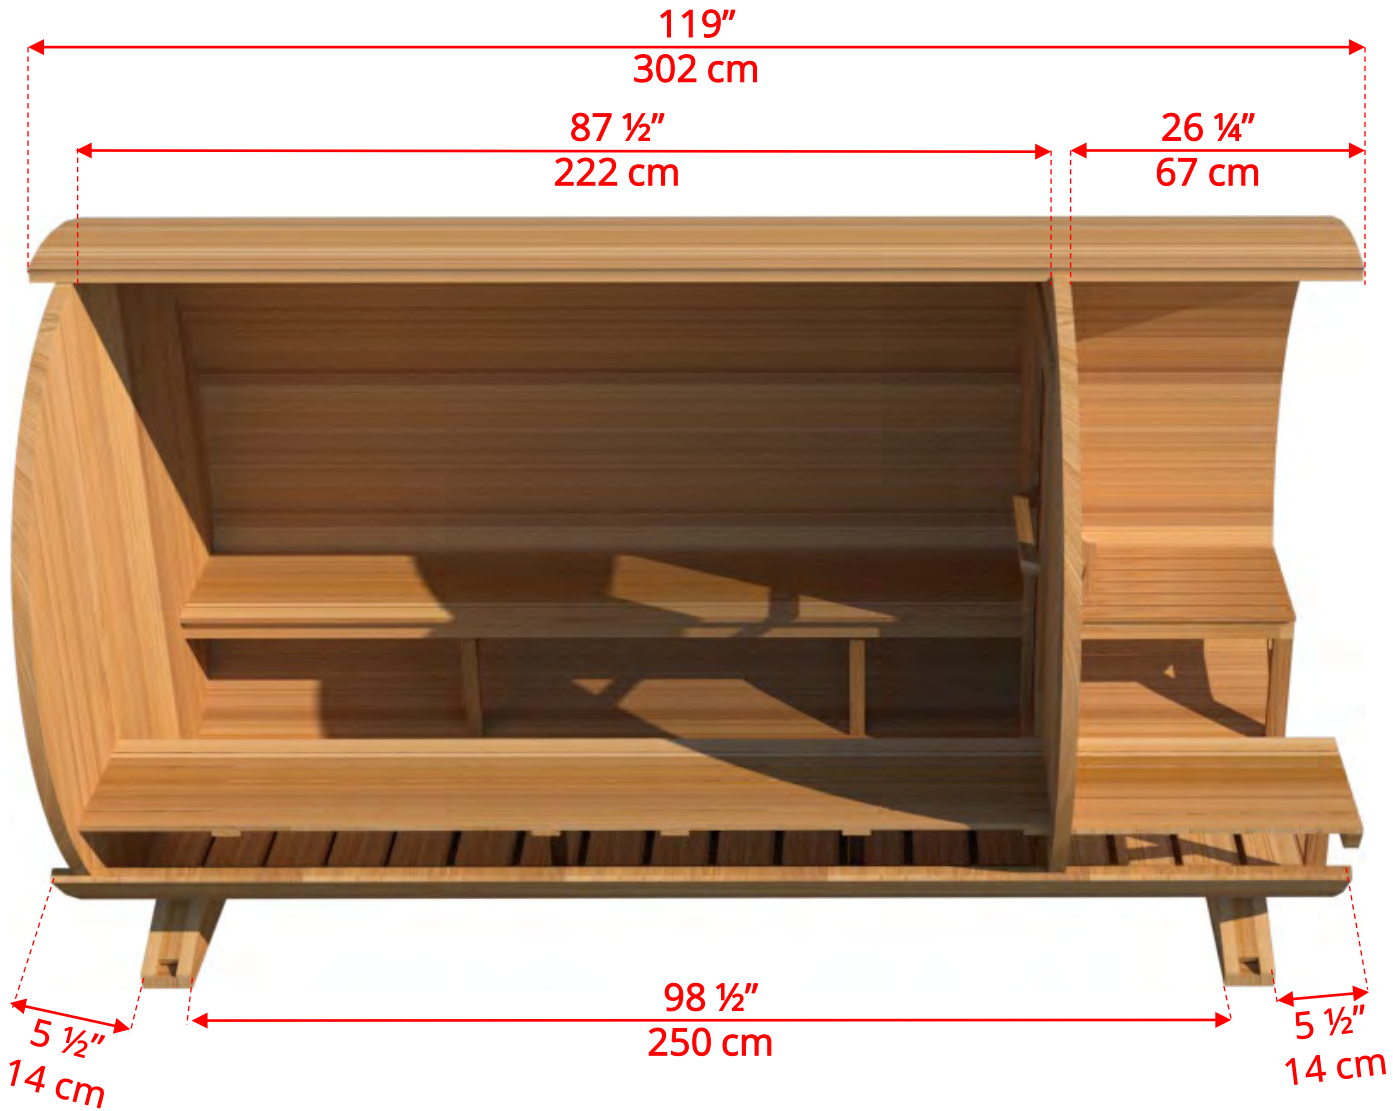

780P/782P 7'x8' (244cm) Barrel Sauna with Porch

780P/782P 7'x8' (244cm) Barrel Sauna with Porch

- *Standard bench layout shown with optional sauna floor*
 - *(product # 4020036)*

780P/782P 7'x8' (244cm) Barrel Sauna with Porch

780P/782P 7'x8' (244cm) Barrel Sauna with Porch

78SSU
Signature Sauna Benches

780P/782P 7'x8' (244cm) Barrel Sauna with Porch

78LLU
Lounge Sauna Benches

780P/782P 7'x8' (244cm) Barrel Sauna with Porch

W2
2 Windows in Front Wall

**Product W2 - 2 windows available on changeroom or back wall at same measurements as front wall*

780P/782P

7'x8' (244cm) Barrel Sauna with Porch

WHMF7

Halfmoon Front Wall Windows

WHMFB7

Halfmoon Back Wall Window

780P/782P

7'x8' (244cm) Barrel Sauna with Porch

W1
Rectangle Window in Back Wall

780P/782P

7'x8' (244cm) Barrel Sauna with Porch

SB210
Harvia M3 Wood Burning Heater

Please note - Drawing shows sauna room measurements only.