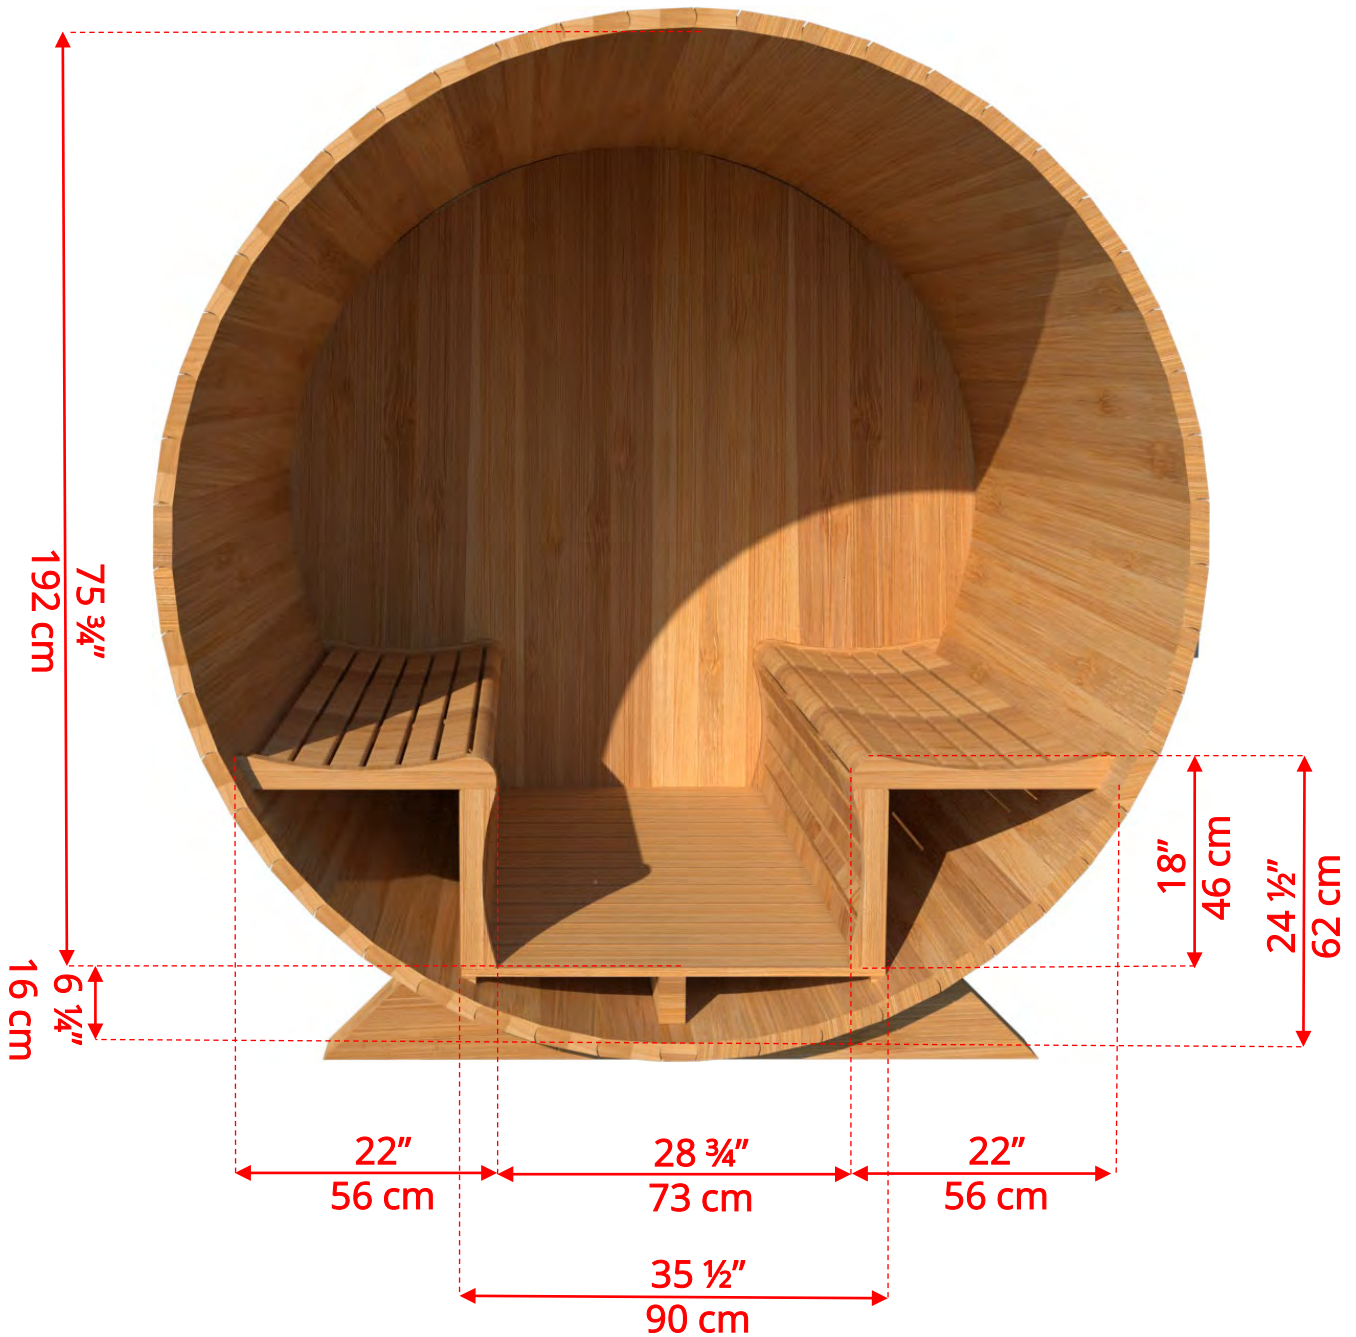

780P/782P 7'x8' (244cm) Barrel Sauna with Porch

780P/782P 7'x8' (244cm) Barrel Sauna with Porch

- *Standard bench layout shown with optional sauna floor*
 - *(product # 4020036)*

780P/782P 7'x8' (244cm) Barrel Sauna with Porch

780P/782P 7'x8' (244cm) Barrel Sauna with Porch

78SSU
Signature Sauna Benches

780P/782P 7'x8' (244cm) Barrel Sauna with Porch

78LLU
Lounge Sauna Benches

780P/782P 7'x8' (244cm) Barrel Sauna with Porch

W2
2 Windows in Front Wall

**Product W2 - 2 windows available on changeroom or back wall at same measurements as front wall*

780P/782P

7'x8' (244cm) Barrel Sauna with Porch

WHMF7

Halfmoon Front Wall Windows

WHMFB7

Halfmoon Back Wall Window

780P/782P

7'x8' (244cm) Barrel Sauna with Porch

W1
Rectangle Window in Back Wall

780P/782P

7'x8' (244cm) Barrel Sauna with Porch

SB210
Harvia M3 Wood Burning Heater

Please note - Drawing shows sauna room measurements only.