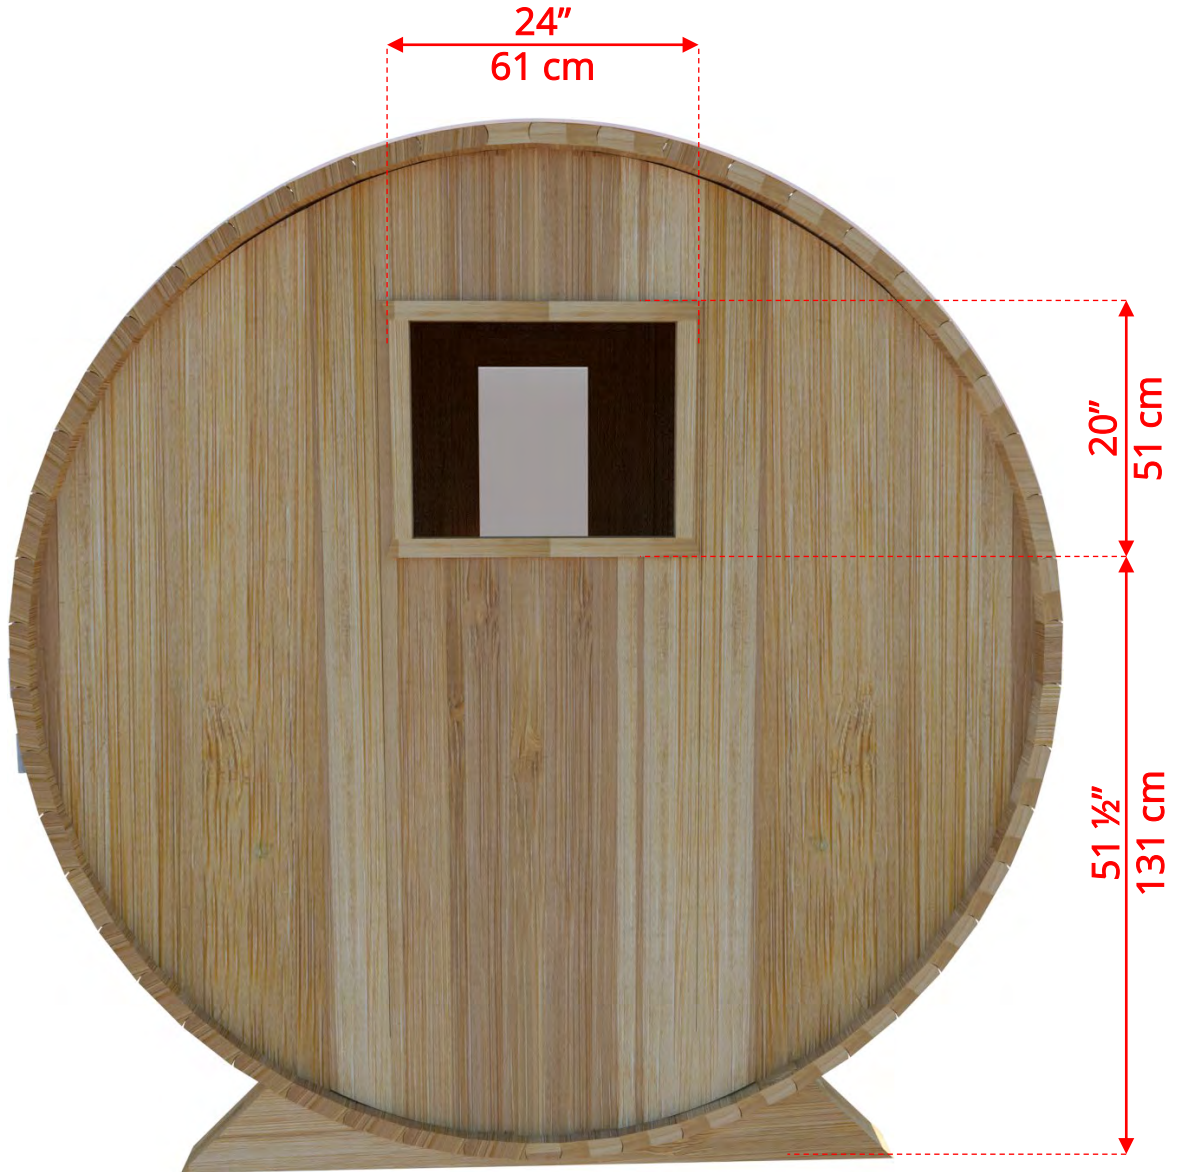

780P/782P 7'x8' (244cm) Barrel Sauna with Porch

780P/782P 7'x8' (244cm) Barrel Sauna with Porch

- *Standard bench layout shown with optional sauna floor*
 - *(product # 4020036)*

780P/782P 7'x8' (244cm) Barrel Sauna with Porch

780P/782P 7'x8' (244cm) Barrel Sauna with Porch

78SSU
Signature Sauna Benches

780P/782P 7'x8' (244cm) Barrel Sauna with Porch

78LLU
Lounge Sauna Benches

780P/782P 7'x8' (244cm) Barrel Sauna with Porch

W2
2 Windows in Front Wall

**Product W2 - 2 windows available on changeroom or back wall at same measurements as front wall*

780P/782P

7'x8' (244cm) Barrel Sauna with Porch

WHMF7

Halfmoon Front Wall Windows

WHMFB7

Halfmoon Back Wall Window

780P/782P

7'x8' (244cm) Barrel Sauna with Porch

W1
Rectangle Window in Back Wall

780P/782P

7'x8' (244cm) Barrel Sauna with Porch

SB210
Harvia M3 Wood Burning Heater

Please note - Drawing shows sauna room measurements only.