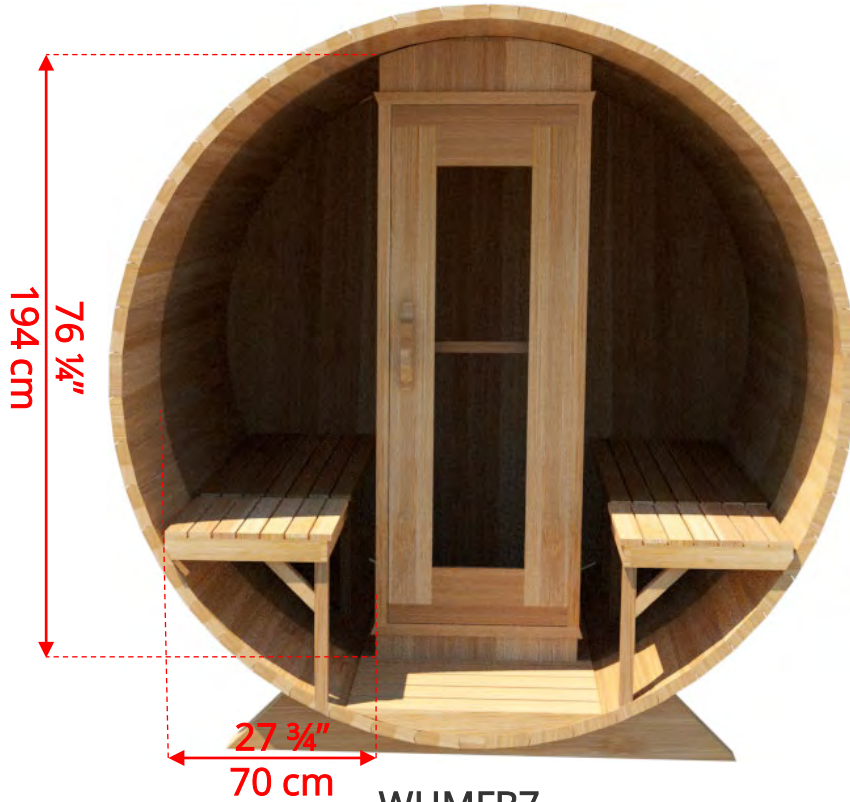

780P/782P 7'x8' (244cm) Barrel Sauna with Porch

780P/782P 7'x8' (244cm) Barrel Sauna with Porch

- *Standard bench layout shown with optional sauna floor*
 - *(product # 4020036)*

780P/782P 7'x8' (244cm) Barrel Sauna with Porch

780P/782P 7'x8' (244cm) Barrel Sauna with Porch

78SSU
Signature Sauna Benches

780P/782P 7'x8' (244cm) Barrel Sauna with Porch

78LLU
Lounge Sauna Benches

780P/782P 7'x8' (244cm) Barrel Sauna with Porch

W2
2 Windows in Front Wall

**Product W2 - 2 windows available on changeroom or back wall at same measurements as front wall*

780P/782P

7'x8' (244cm) Barrel Sauna with Porch

WHMF7

Halfmoon Front Wall Windows

WHMFB7

Halfmoon Back Wall Window

780P/782P

7'x8' (244cm) Barrel Sauna with Porch

W1
Rectangle Window in Back Wall

780P/782P

7'x8' (244cm) Barrel Sauna with Porch

SB210
Harvia M3 Wood Burning Heater

Please note - Drawing shows sauna room measurements only.