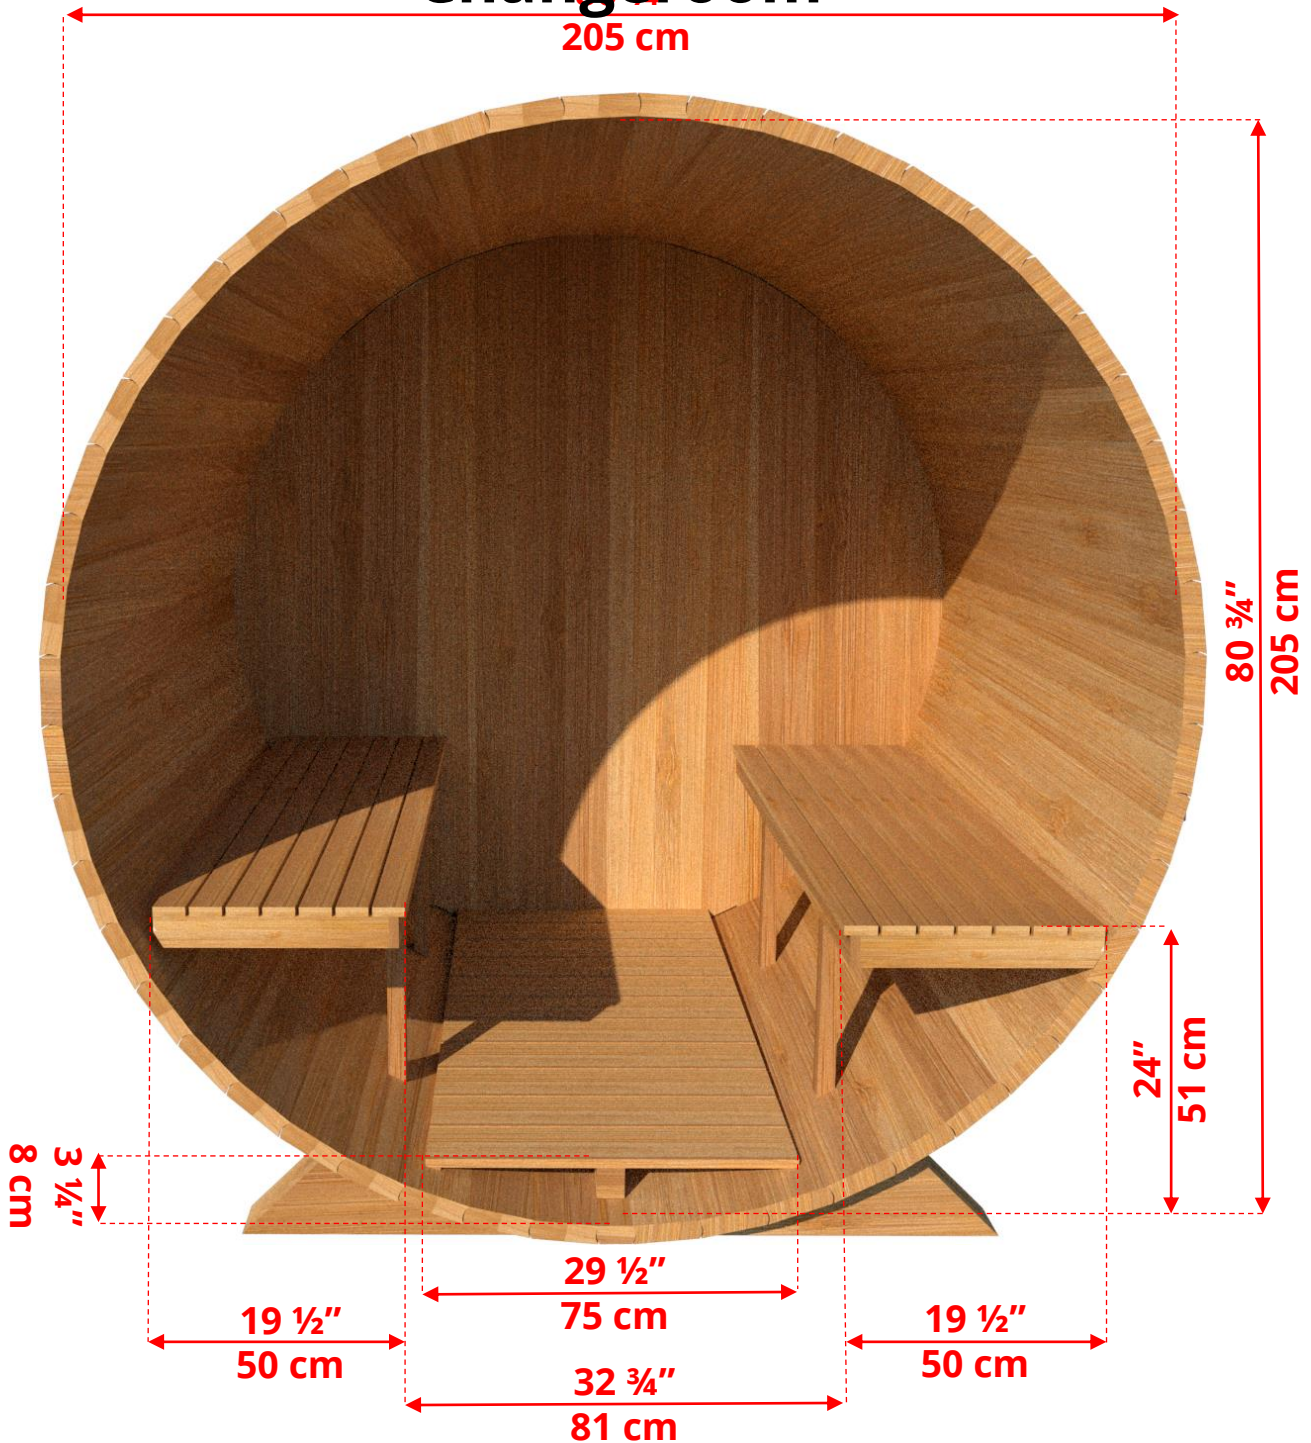

# 780C/782C

## 7'x8' (244cm) Barrel Sauna with Changeroom

## 7'x8' (244cm) Barrel Sauna with Changeroom

- **Standard bench layout shown with optional sauna floor**
  - (product # 4020036)

**780C/782C**

# 7'x8' (244cm) Barrel Sauna with Changeroom

**780C/782C**