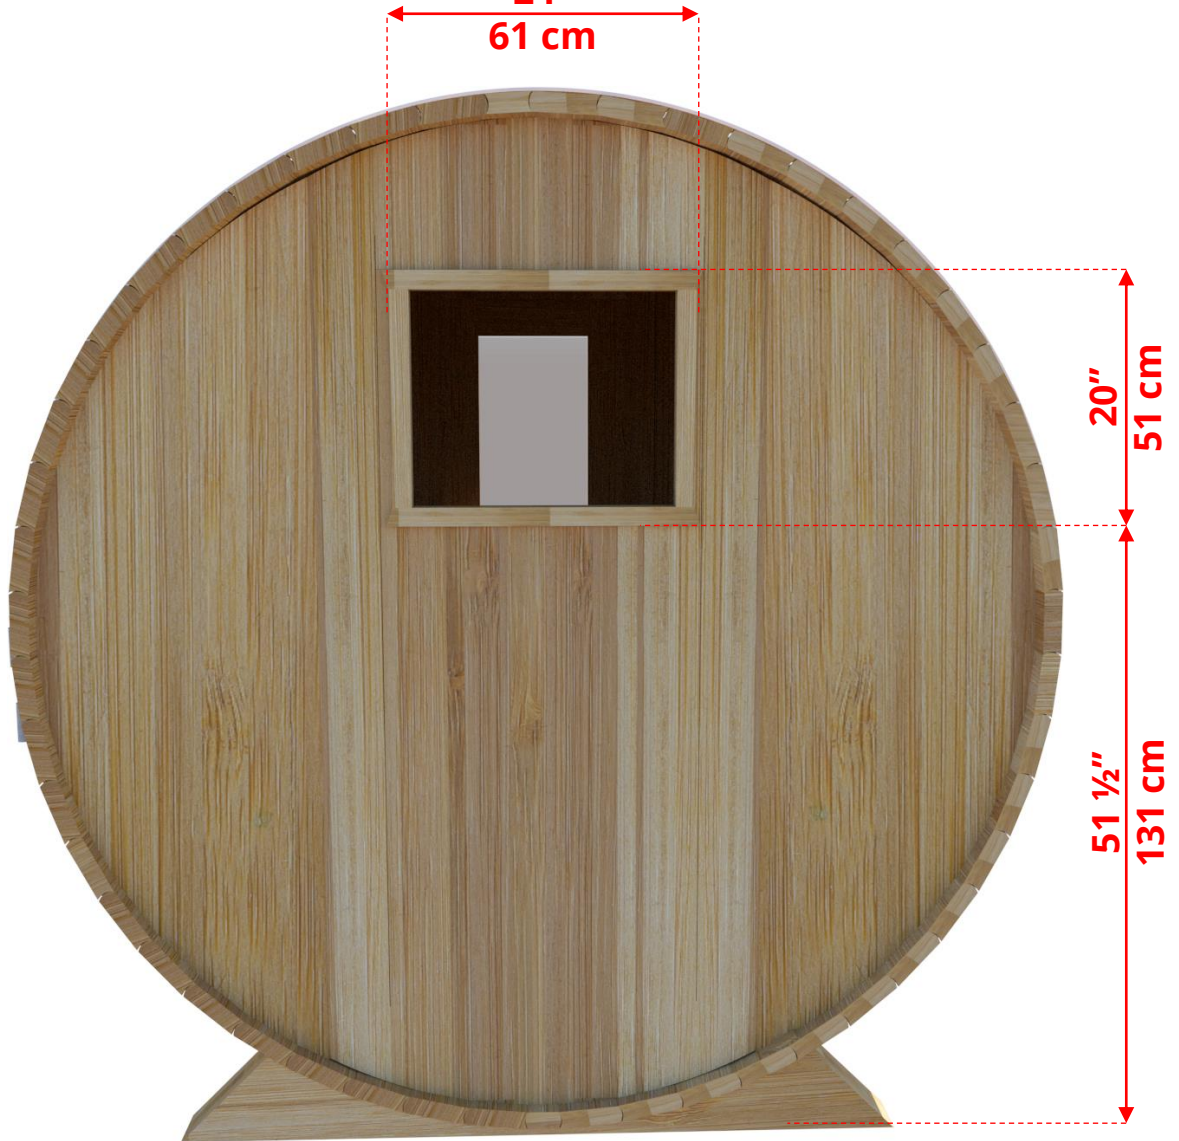

## 7'x8' (244cm) Barrel Sauna with Changeroom

# **7'x8' (244cm) Barrel Sauna with Changeroom**

**W2**

**2 Windows in Front  
Wall**

***\*Product W2 - 2 windows available on changeroom or back wall at same measurements as front wall***

**780C/782C**

**7'x8' (244cm) Barrel Sauna with**

# 7'x8' (244cm) Barrel Sauna with Changeroom

W1  
Rectangle Window in Back  
Wall  
24"