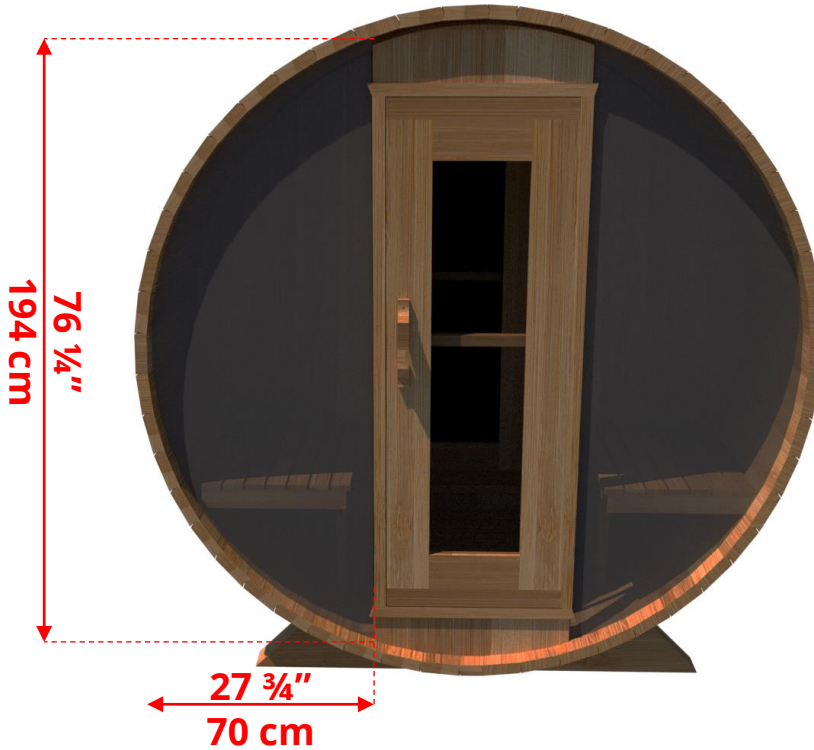

780C/782C

7'x8' (244cm) Barrel Sauna with

Changeroom

**WHMF7
Halfmoon Front Wall Windows**