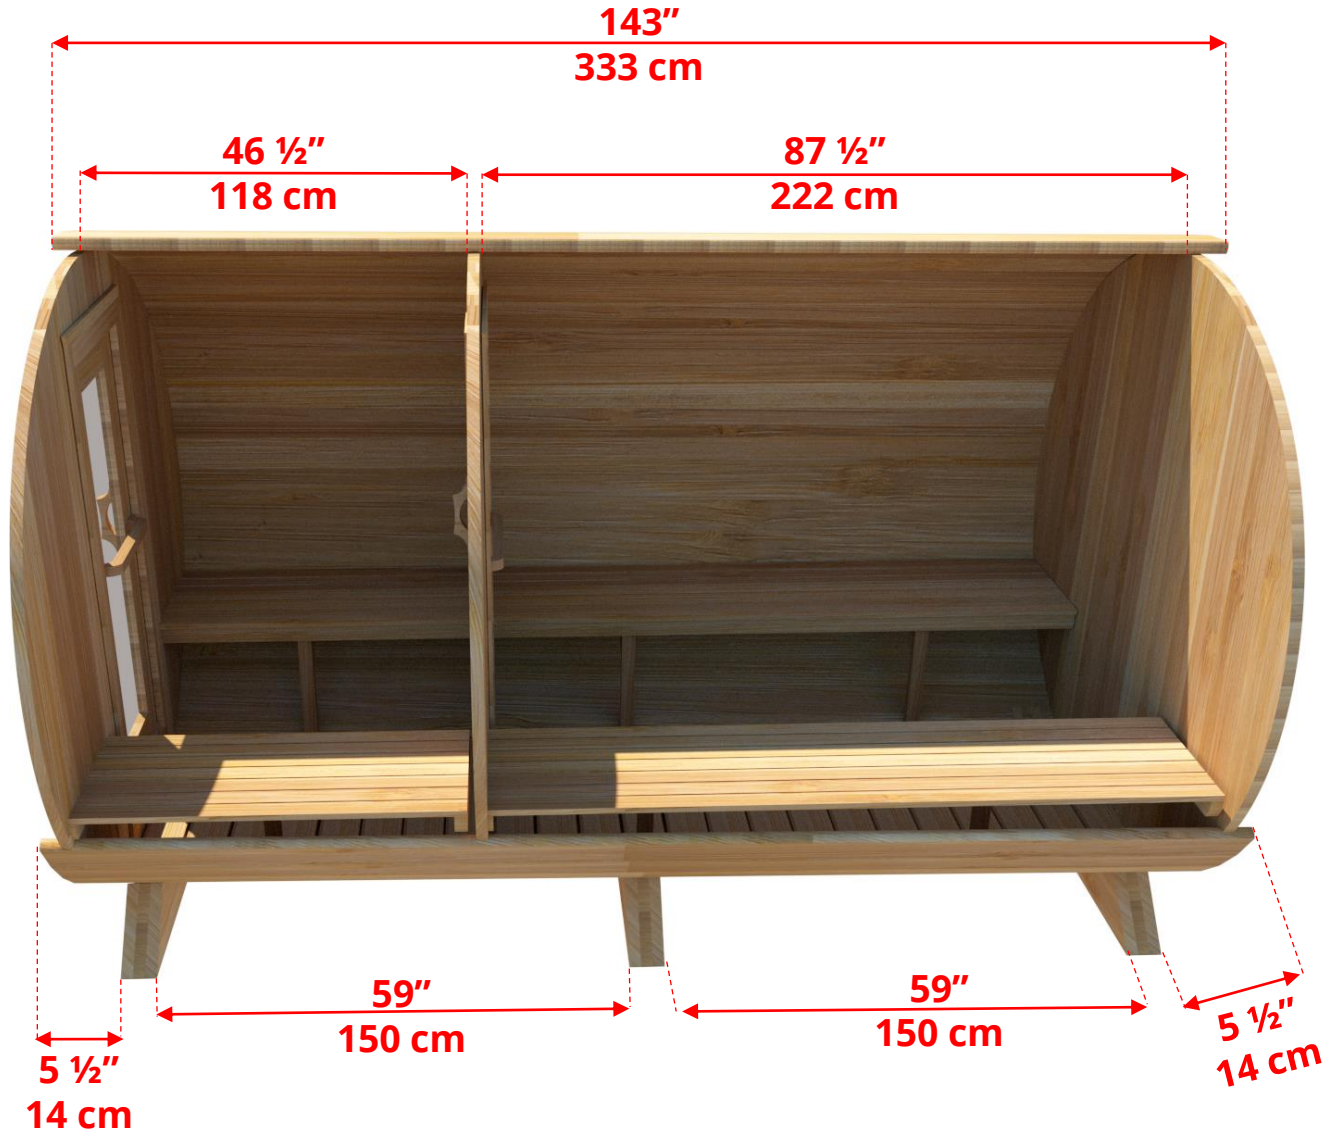

## 7'x8' (244cm) Barrel Sauna with Changeroom

## 7'x8' (244cm) Barrel Sauna with Changeroom

- **Standard bench layout shown with optional sauna floor**
  - (product # 4020036)

**780C/782C**

# 7'x8' (244cm) Barrel Sauna with Changeroom

**780C/782C**

## 7'x8' (244cm) Barrel Sauna with Changeroom

Wood Burning Heater

*Please note - Drawing shows sauna room measurements only.*