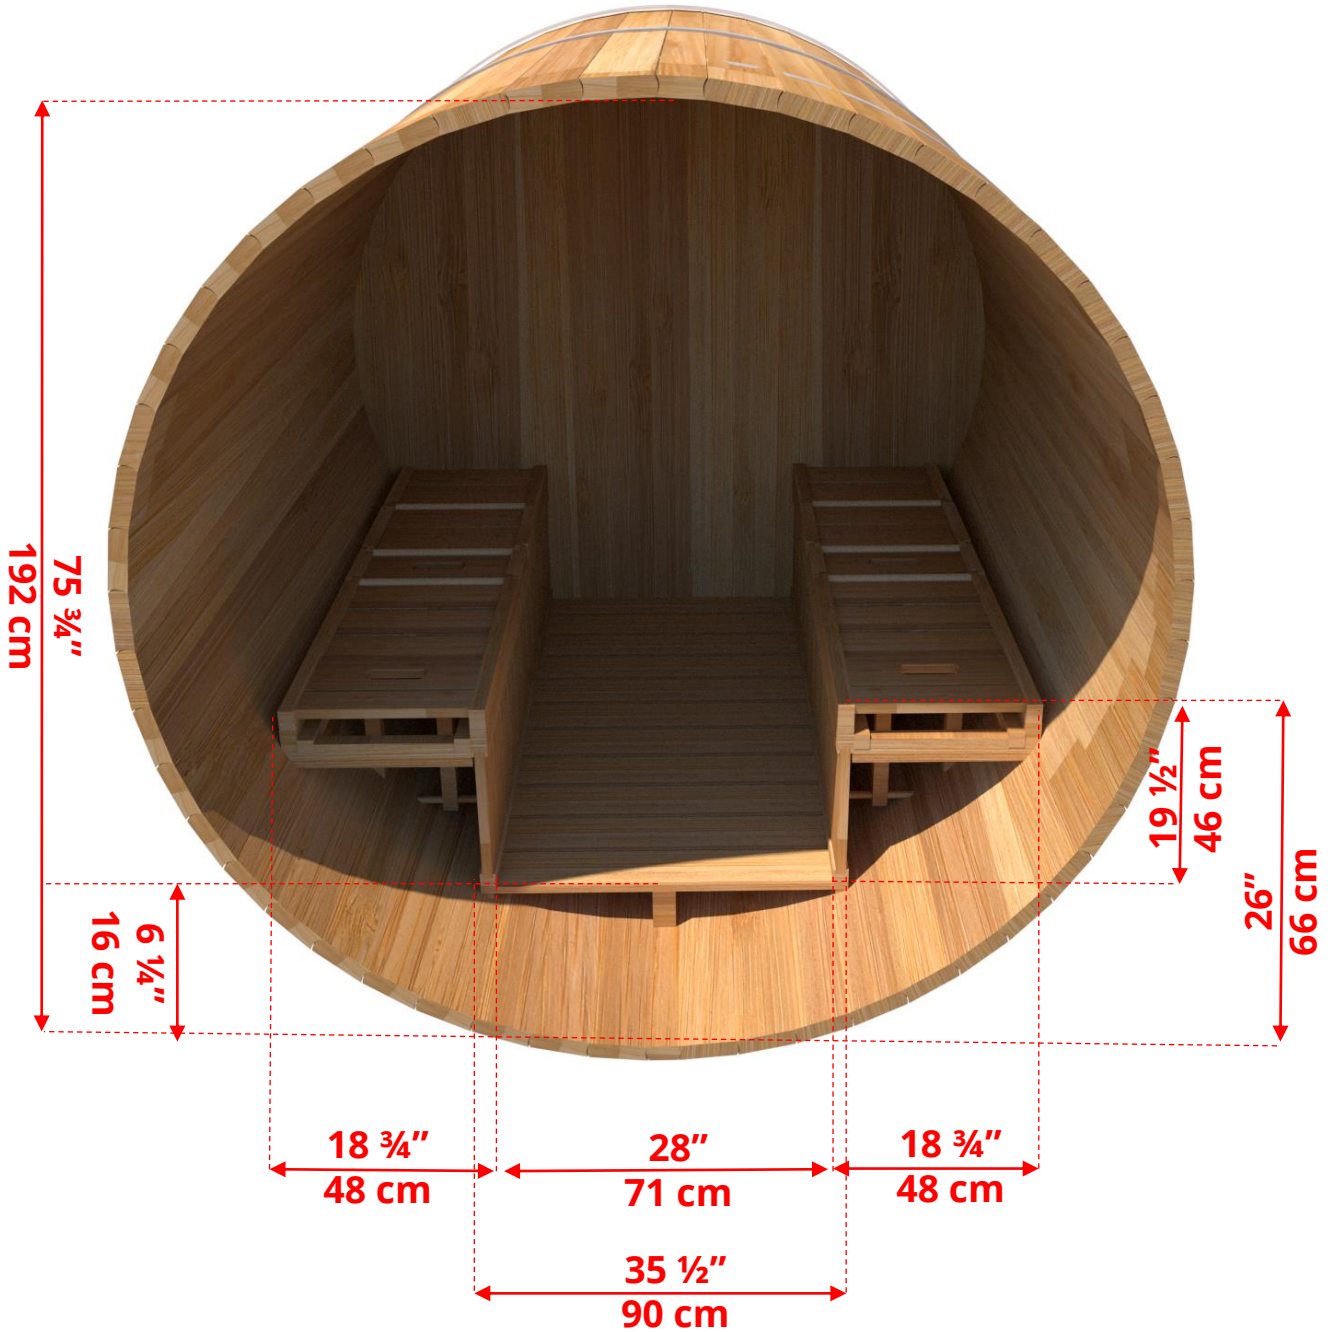

780C/782C 7'x8' (244cm) Barrel Sauna

78LLU
Lounge Sauna Benches