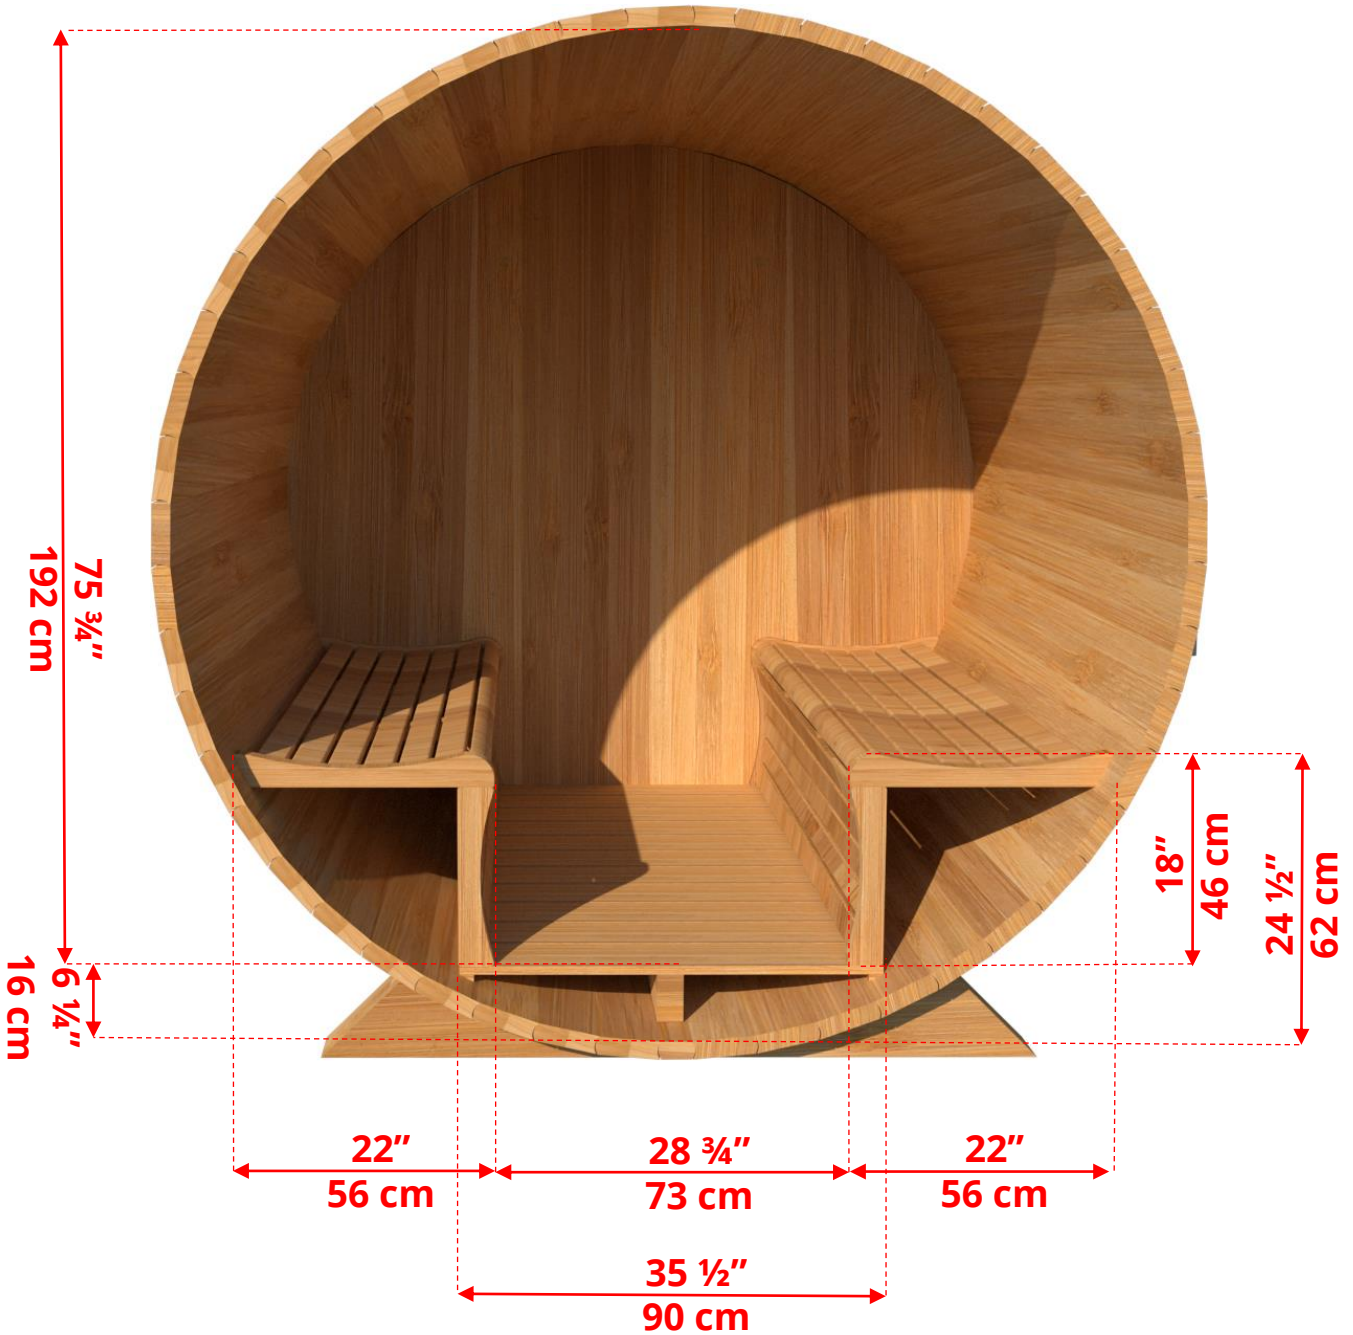

## 7'x8' (244cm) Barrel Sauna with Changeroom

## 7'x8' (244cm) Barrel Sauna with Changeroom

- **Standard bench layout shown with optional sauna floor**
  - (product # 4020036)

**780C/782C**

# 7'x8' (244cm) Barrel Sauna with Changeroom

**780C/782C**

# 7'x8' (244cm) Barrel Sauna with Changeroom

Signature Sauna Benches