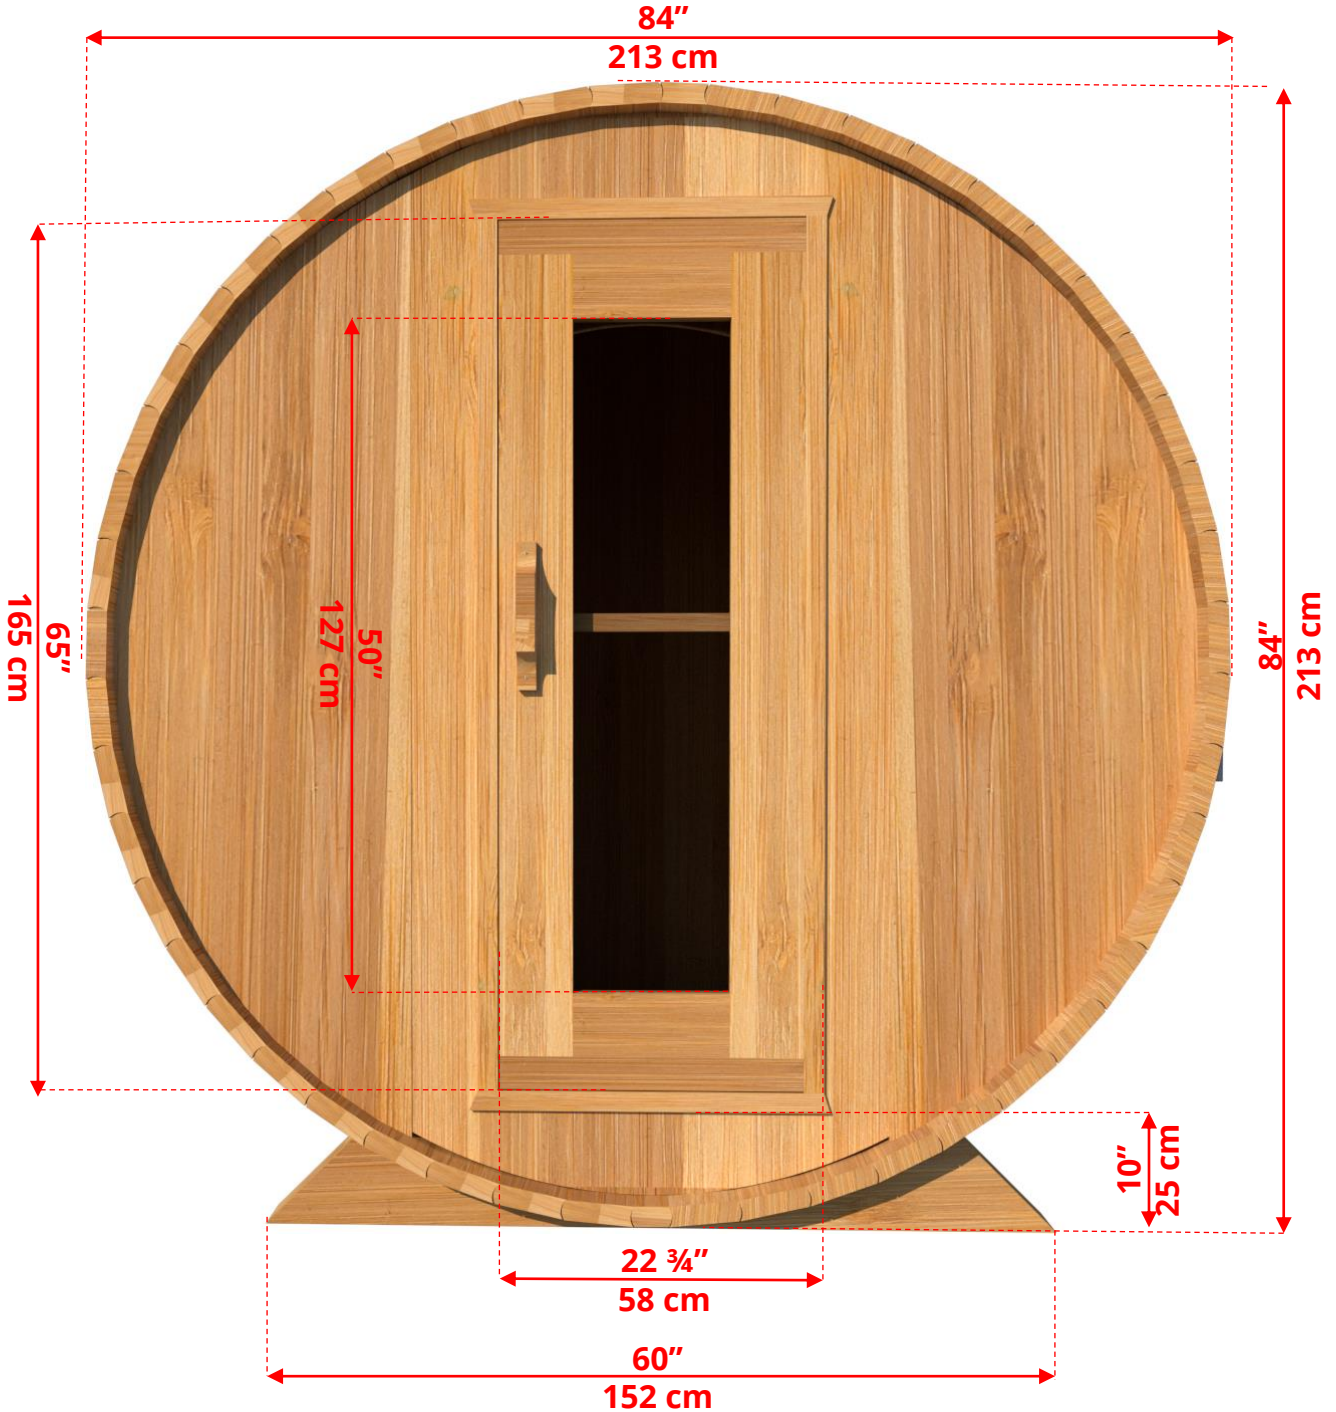

# 780C/782C

## 7'x8' (244cm) Barrel Sauna with Changeroom

## 7'x8' (244cm) Barrel Sauna with Changeroom

- **Standard bench layout shown with optional sauna floor**
  - (product # 4020036)

**780C/782C**

# 7'x8' (244cm) Barrel Sauna with Changeroom

**780C/782C**