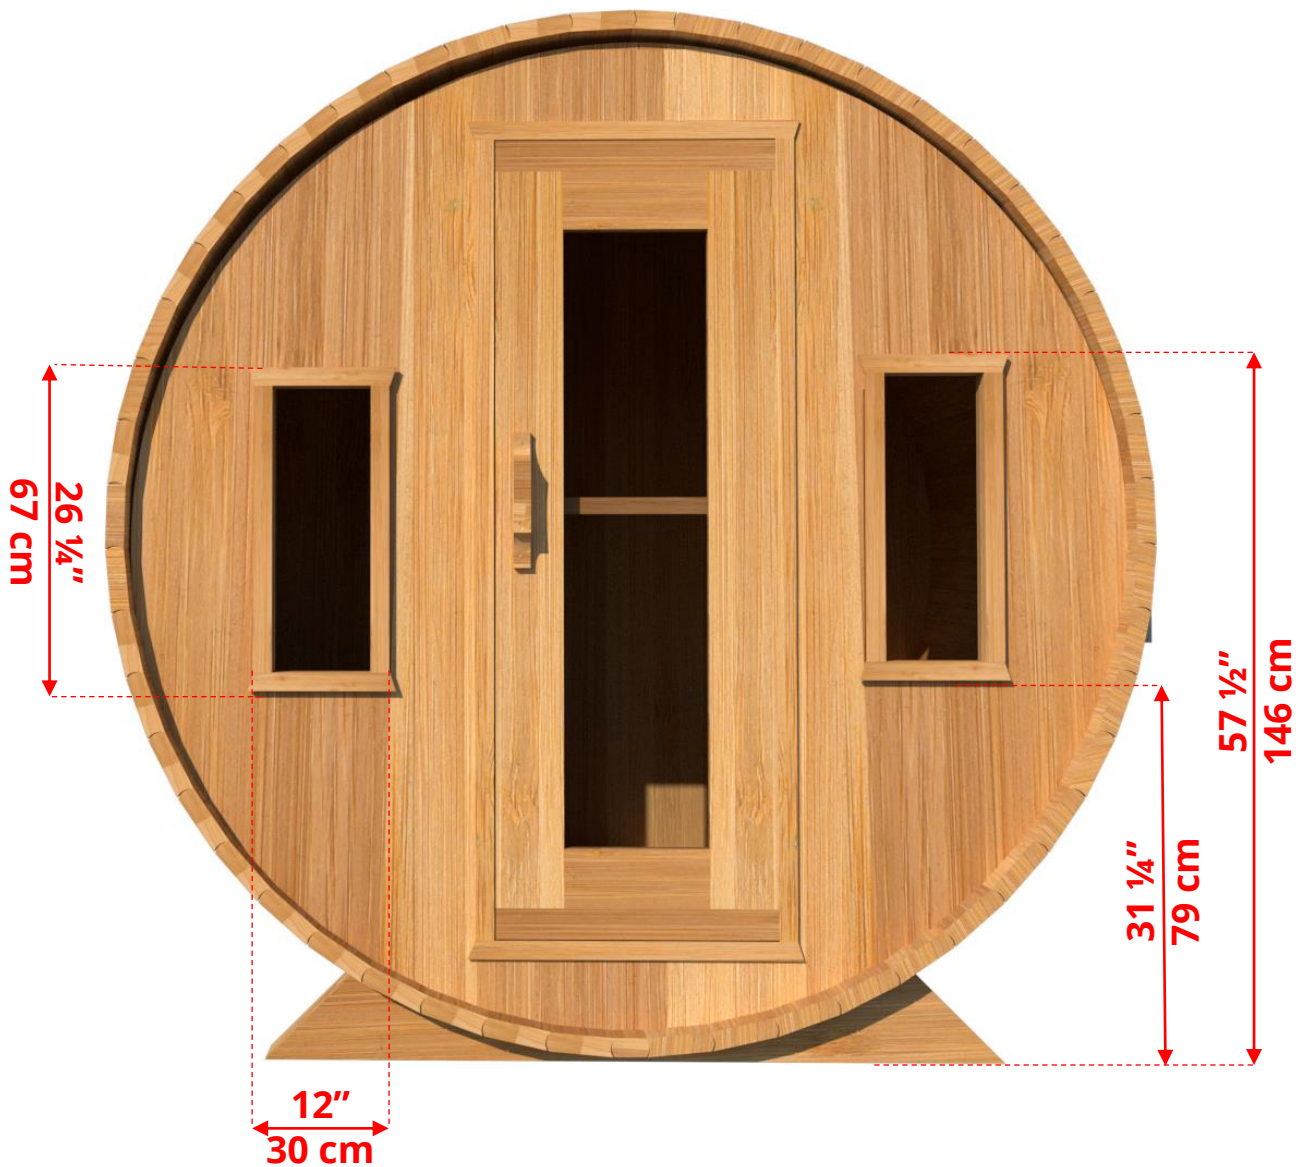

## 7'x8' (244cm) Barrel Sauna with Changeroom

# 7'x8' (244cm) Barrel Sauna with Changeroom

Signature Sauna Benches

# 780C/782C 7'x8' (244cm) Barrel Sauna

78LLU  
Lounge Sauna Benches

**780C/782C**

# **7'x8' (244cm) Barrel Sauna with Changeroom**

**W2**

**2 Windows in Front  
Wall**

***\*Product W2 - 2 windows available on changeroom or back wall at same measurements as front wall***

**780C/782C**

**7'x8' (244cm) Barrel Sauna with**