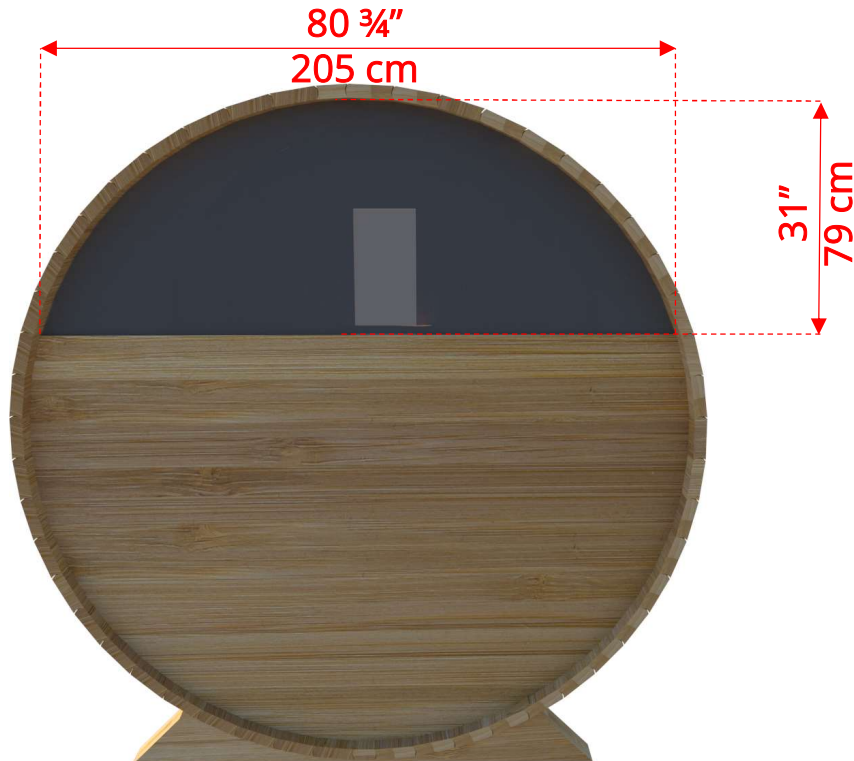

780CP/782CP

7'x8' (244cm) Barrel Sauna with Changeroom & Porch

780CP/782CP

7'x8' (244cm) Barrel Sauna with Changeroom & Porch

- *Standard bench layout shown with optional sauna floor*
 - *(product # 4020036)*

780CP/782CP

7'x8' (244cm) Barrel Sauna with Changeroom & Porch

780CP/782CP 7'x8' (244cm) Barrel Sauna with Changeroom & Porch

78SSU
Signature Sauna Benches

780CP/782CP 7'x8' (244cm) Barrel Sauna with Changeroom & Porch

78LLU
Lounge Sauna Benches

780CP/782CP

7'x8' (244cm) Barrel Sauna with Changeroom & Porch

W2

2 Windows in Front Wall

**Product W2 - 2 windows available on changeroom or back wall at same measurements as front wall*

780CP/782CP 7'x8' (244cm) Barrel Sauna with Changeroom & Porch

WHMF7
Halfmoon Front Wall Windows

WHMFB7
Halfmoon Back Wall Window

780CP/782CP 7'x8' (244cm) Barrel Sauna with Changeroom & Porch

W1
Rectangle Window in Back Wall