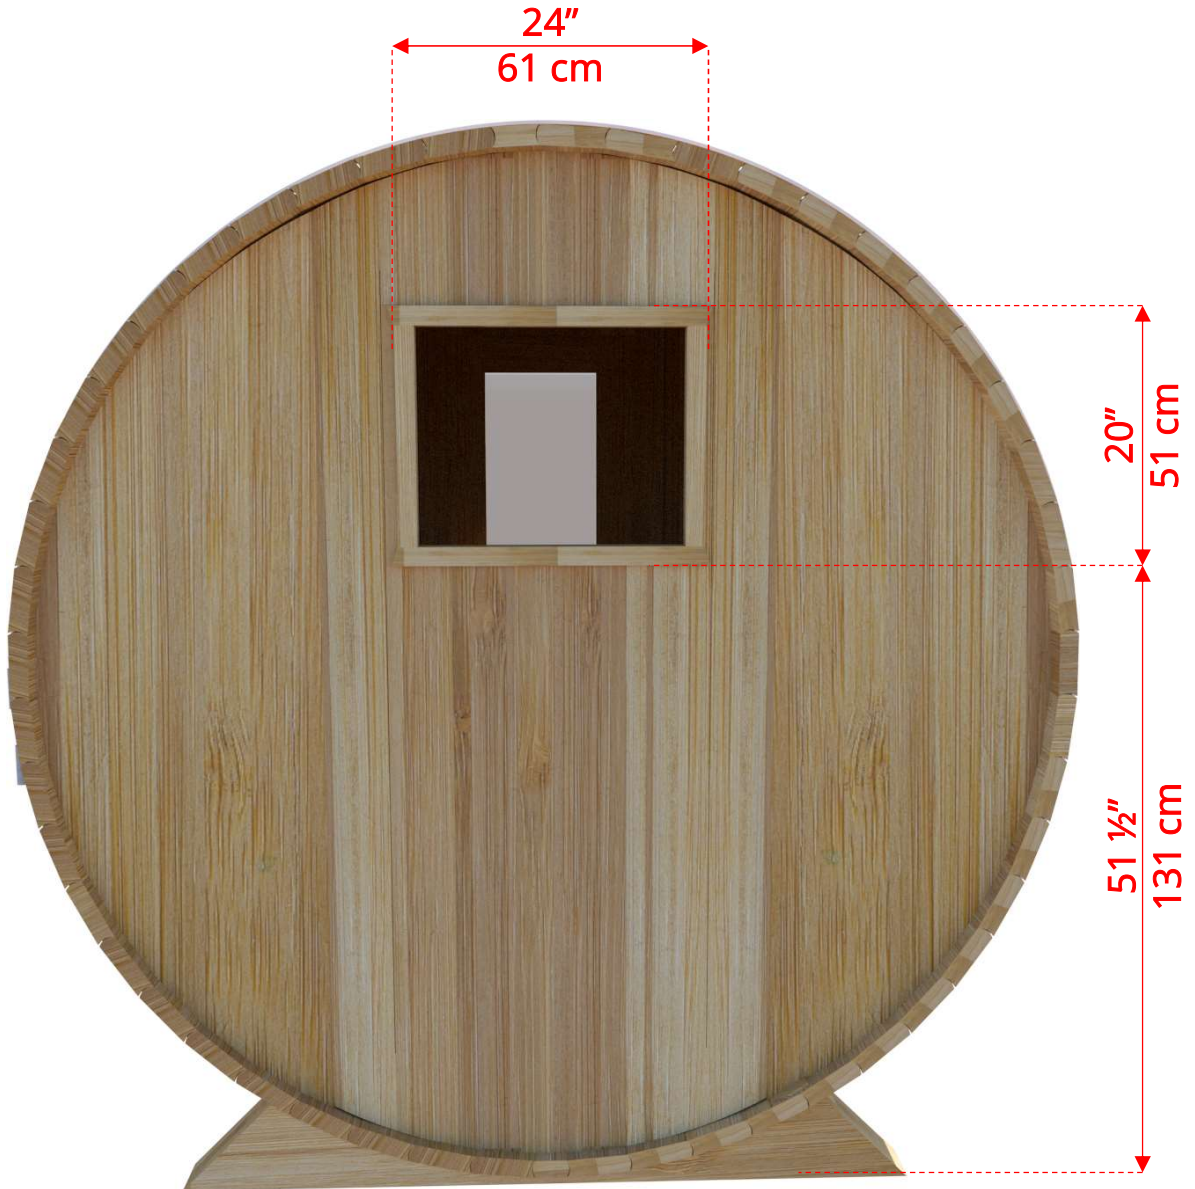

780CP/782CP

7'x8' (244cm) Barrel Sauna with Changeroom & Porch

780CP/782CP

7'x8' (244cm) Barrel Sauna with Changeroom & Porch

- *Standard bench layout shown with optional sauna floor*
 - *(product # 4020036)*

78LLU
Lounge Sauna Benches

780CP/782CP

7'x8' (244cm) Barrel Sauna with Changeroom & Porch

W2

2 Windows in Front Wall

**Product W2 - 2 windows available on changeroom or back wall at same measurements as front wall*

780CP/782CP 7'x8' (244cm) Barrel Sauna with Changeroom & Porch

WHMF7
Halfmoon Front Wall Windows

WHMFB7
Halfmoon Back Wall Window

780CP/782CP 7'x8' (244cm) Barrel Sauna with Changeroom & Porch

W1
Rectangle Window in Back Wall

780CP/782CP 7'x8' (244cm) Barrel Sauna with Changeroom & Porch

SB210
Harvia M3 Wood Burning Heater

*Please note - Drawing shows sauna
room measurements only.*