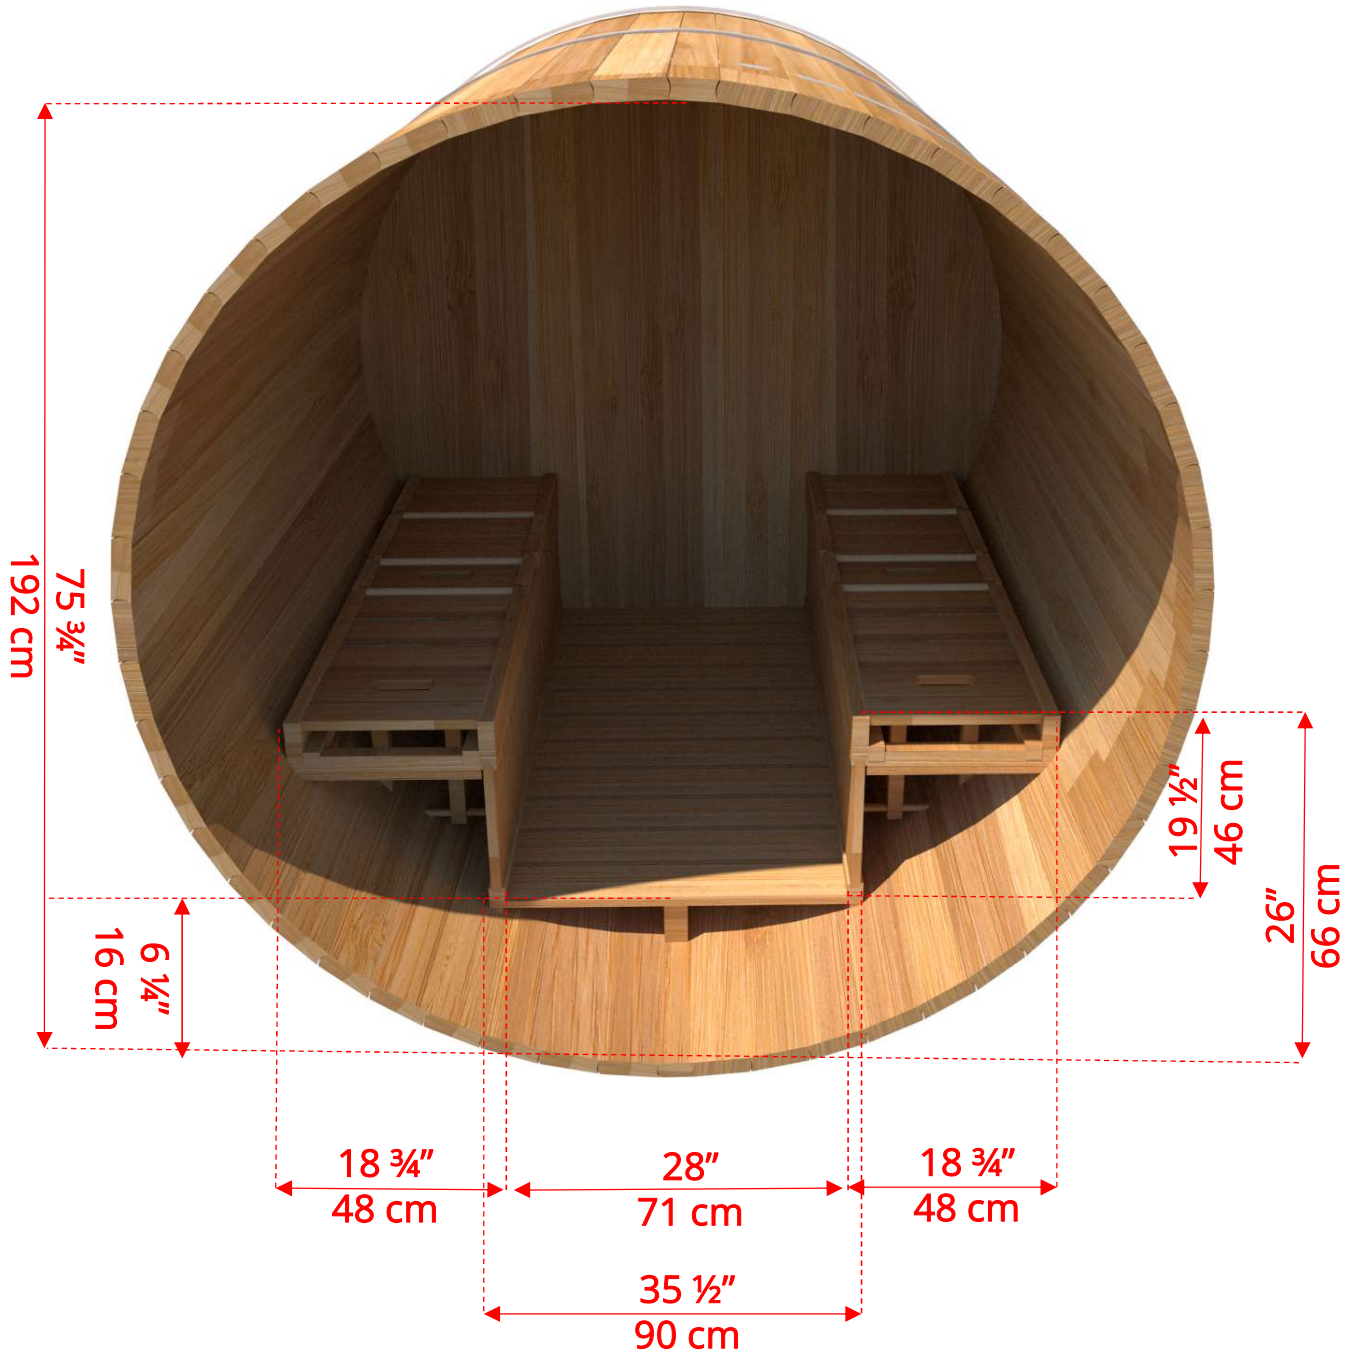

780CP/782CP

7'x8' (244cm) Barrel Sauna with Changeroom & Porch

780CP/782CP

7'x8' (244cm) Barrel Sauna with Changeroom & Porch

- *Standard bench layout shown with optional sauna floor*
 - *(product # 4020036)*

780CP/782CP

7'x8' (244cm) Barrel Sauna with Changeroom & Porch

780CP/782CP 7'x8' (244cm) Barrel Sauna with Changeroom & Porch

78SSU
Signature Sauna Benches

780CP/782CP 7'x8' (244cm) Barrel Sauna with Changeroom & Porch

78LLU
Lounge Sauna Benches

780CP/782CP

7'x8' (244cm) Barrel Sauna with Changeroom & Porch

W2

2 Windows in Front Wall

**Product W2 - 2 windows available on changeroom or back wall at same measurements as front wall*

780CP/782CP 7'x8' (244cm) Barrel Sauna with Changeroom & Porch

WHMF7
Halfmoon Front Wall Windows

WHMFB7
Halfmoon Back Wall Window

780CP/782CP 7'x8' (244cm) Barrel Sauna with Changeroom & Porch

W1
Rectangle Window in Back Wall