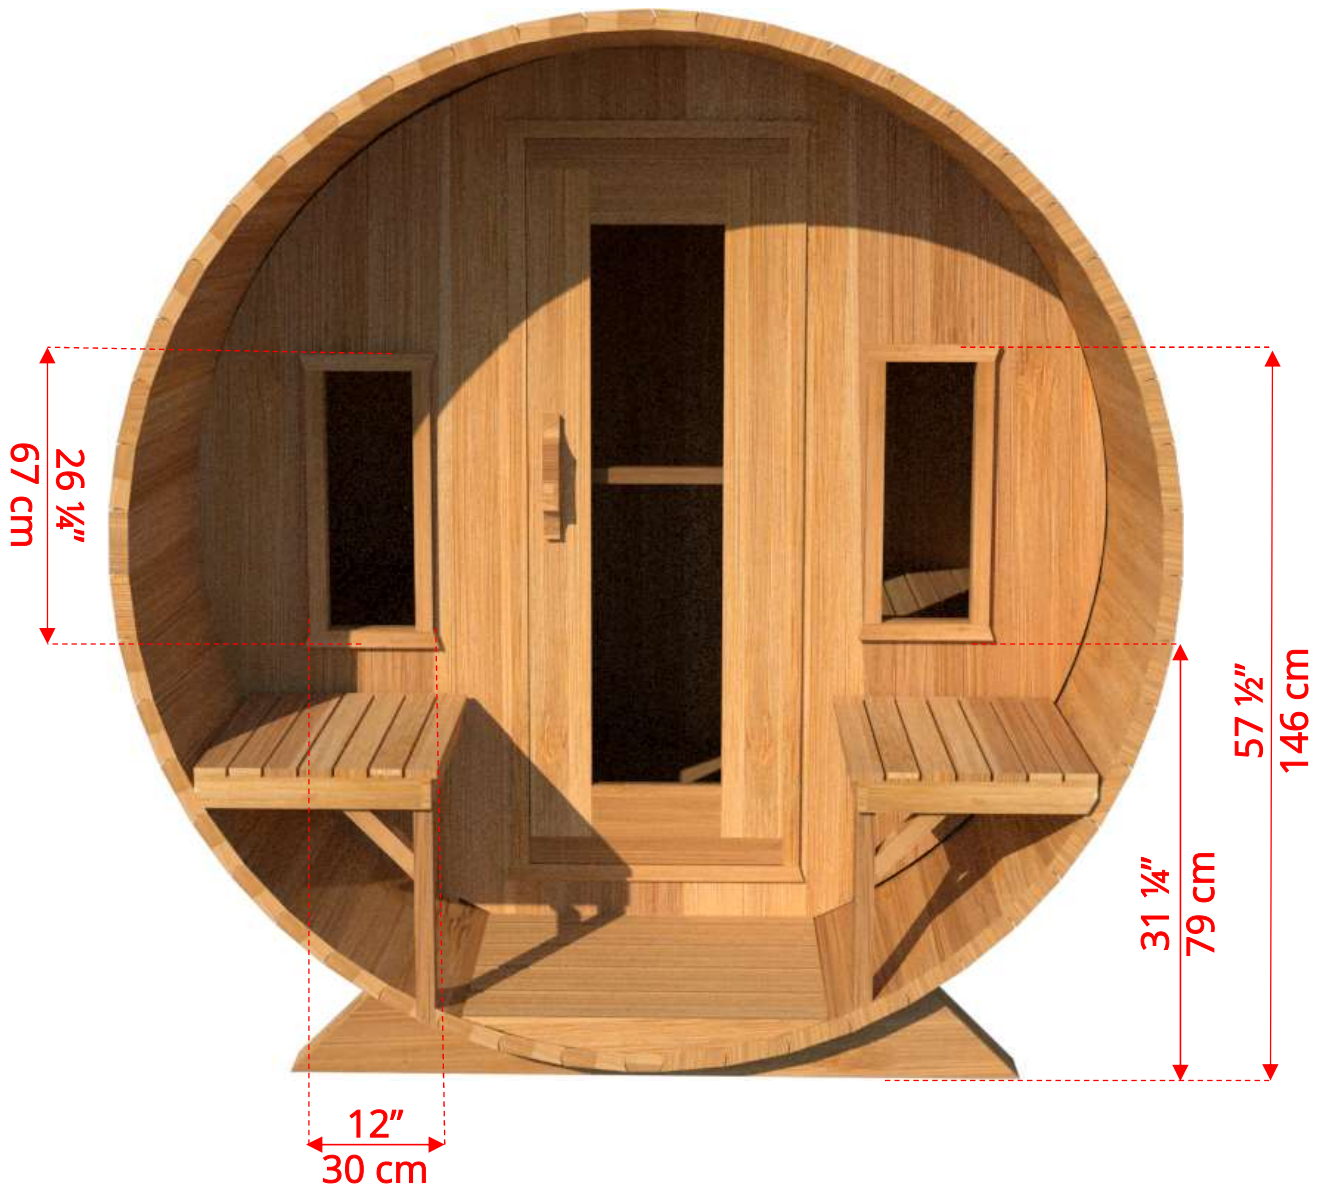

780CP/782CP

7'x8' (244cm) Barrel Sauna with Changeroom & Porch

780CP/782CP

7'x8' (244cm) Barrel Sauna with Changeroom & Porch

- *Standard bench layout shown with optional sauna floor*
 - *(product # 4020036)*

780CP/782CP

7'x8' (244cm) Barrel Sauna with Changeroom & Porch

780CP/782CP 7'x8' (244cm) Barrel Sauna with Changeroom & Porch

78SSU
Signature Sauna Benches

780CP/782CP 7'x8' (244cm) Barrel Sauna with Changeroom & Porch

78LLU
Lounge Sauna Benches

780CP/782CP

7'x8' (244cm) Barrel Sauna with Changeroom & Porch

W2

2 Windows in Front Wall

**Product W2 - 2 windows available on changeroom or back wall at same measurements as front wall*

780CP/782CP 7'x8' (244cm) Barrel Sauna with Changeroom & Porch

WHMF7
Halfmoon Front Wall Windows

WHMFB7
Halfmoon Back Wall Window

780CP/782CP 7'x8' (244cm) Barrel Sauna with Changeroom & Porch

W1
Rectangle Window in Back Wall