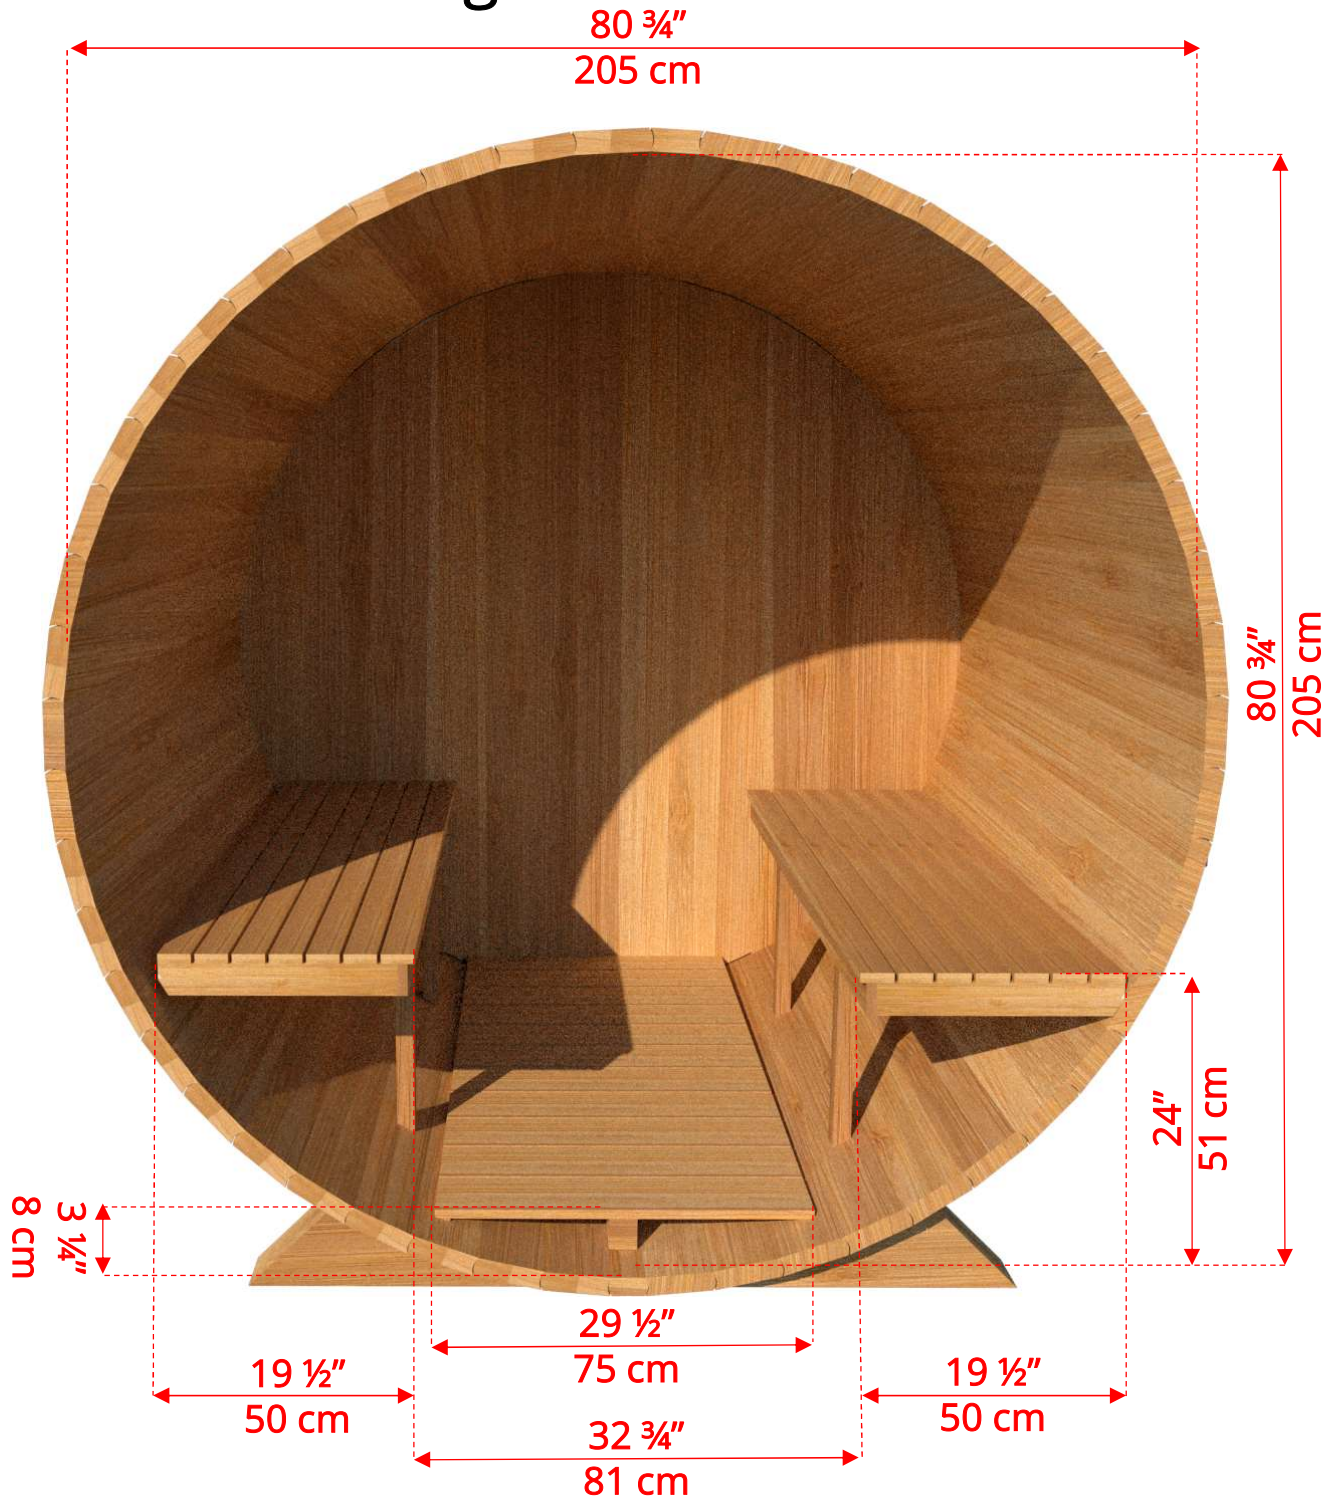

780CP/782CP

7'x8' (244cm) Barrel Sauna with Changeroom & Porch

780CP/782CP

7'x8' (244cm) Barrel Sauna with Changeroom & Porch

- *Standard bench layout shown with optional sauna floor*
 - *(product # 4020036)*

780CP/782CP

7'x8' (244cm) Barrel Sauna with Changeroom & Porch

780CP/782CP 7'x8' (244cm) Barrel Sauna with Changeroom & Porch

78SSU
Signature Sauna Benches

780CP/782CP 7'x8' (244cm) Barrel Sauna with Changeroom & Porch

78LLU
Lounge Sauna Benches

780CP/782CP

7'x8' (244cm) Barrel Sauna with Changeroom & Porch

W2

2 Windows in Front Wall

**Product W2 - 2 windows available on changeroom or back wall at same measurements as front wall*

780CP/782CP 7'x8' (244cm) Barrel Sauna with Changeroom & Porch

WHMF7
Halfmoon Front Wall Windows

WHMFB7
Halfmoon Back Wall Window

780CP/782CP 7'x8' (244cm) Barrel Sauna with Changeroom & Porch

W1
Rectangle Window in Back Wall