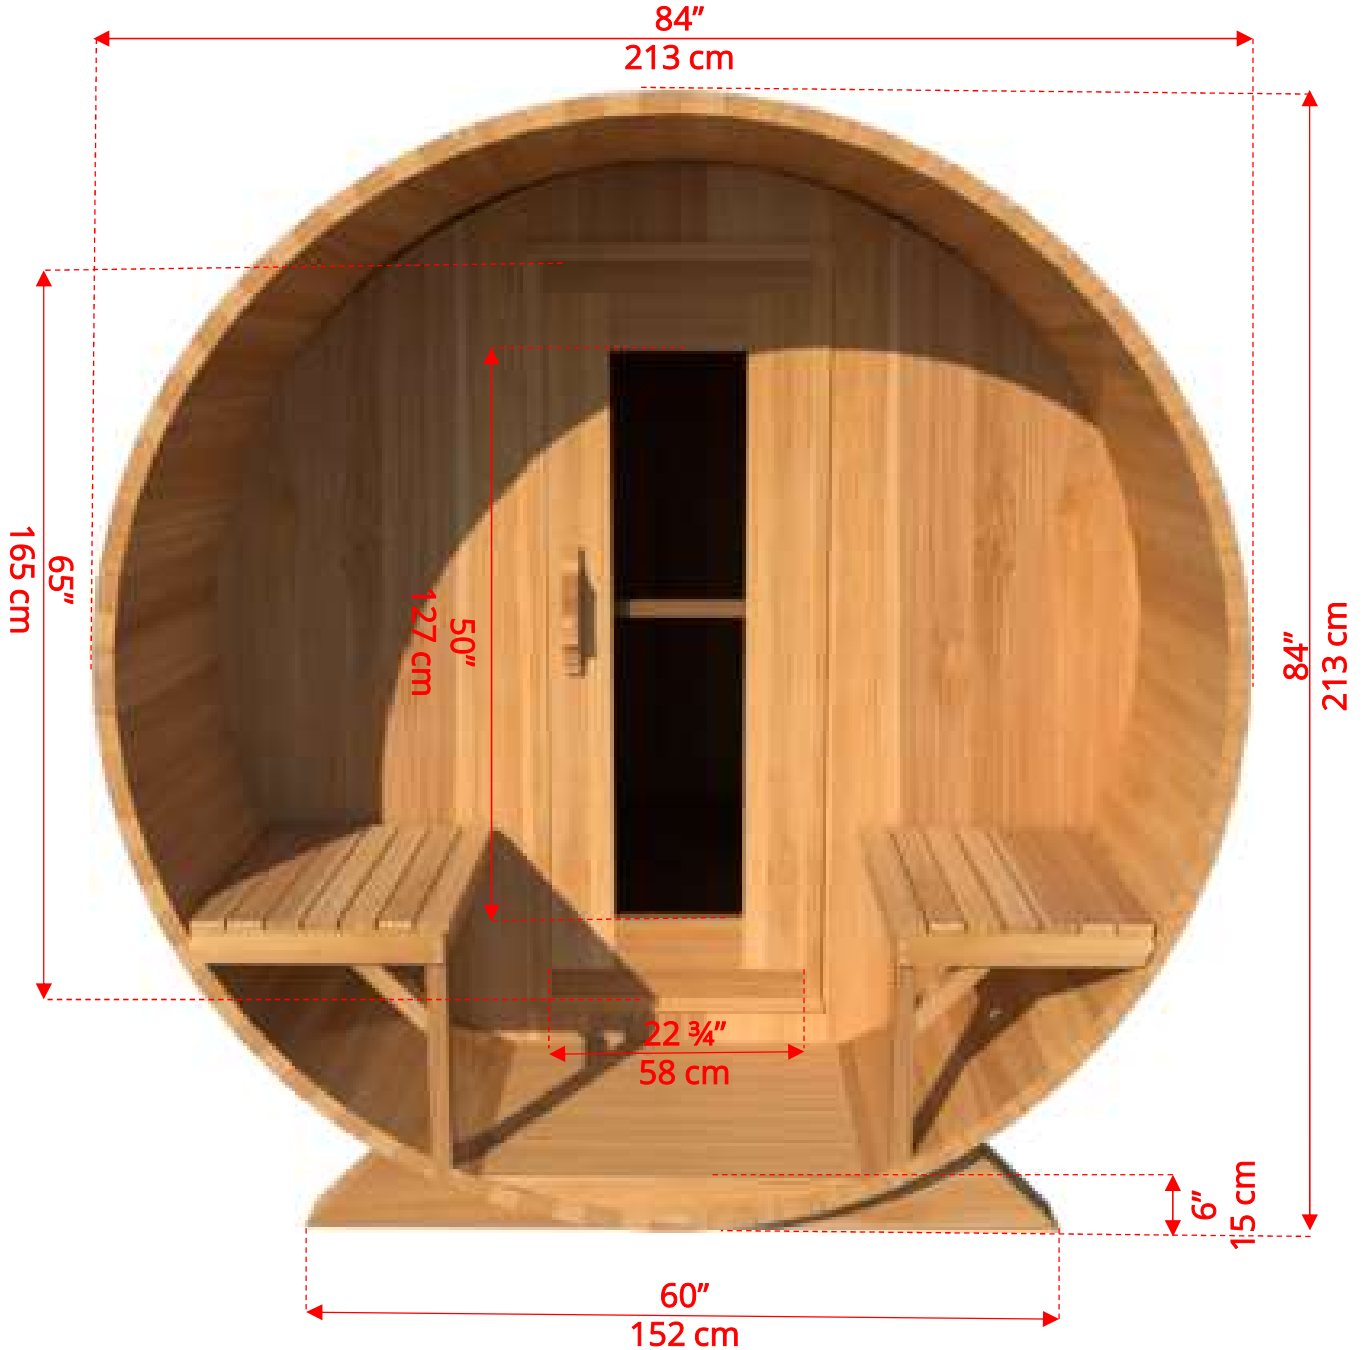

780CP/782CP

7'x8' (244cm) Barrel Sauna with Changeroom & Porch

780CP/782CP

7'x8' (244cm) Barrel Sauna with Changeroom & Porch

- *Standard bench layout shown with optional sauna floor*
 - *(product # 4020036)*

780CP/782CP

7'x8' (244cm) Barrel Sauna with Changeroom & Porch

780CP/782CP 7'x8' (244cm) Barrel Sauna with Changeroom & Porch

78SSU
Signature Sauna Benches

780CP/782CP 7'x8' (244cm) Barrel Sauna with Changeroom & Porch

78LLU
Lounge Sauna Benches

780CP/782CP

7'x8' (244cm) Barrel Sauna with Changeroom & Porch

W2

2 Windows in Front Wall

**Product W2 - 2 windows available on changeroom or back wall at same measurements as front wall*

780CP/782CP 7'x8' (244cm) Barrel Sauna with Changeroom & Porch

WHMF7
Halfmoon Front Wall Windows

WHMFB7
Halfmoon Back Wall Window

780CP/782CP 7'x8' (244cm) Barrel Sauna with Changeroom & Porch

W1
Rectangle Window in Back Wall