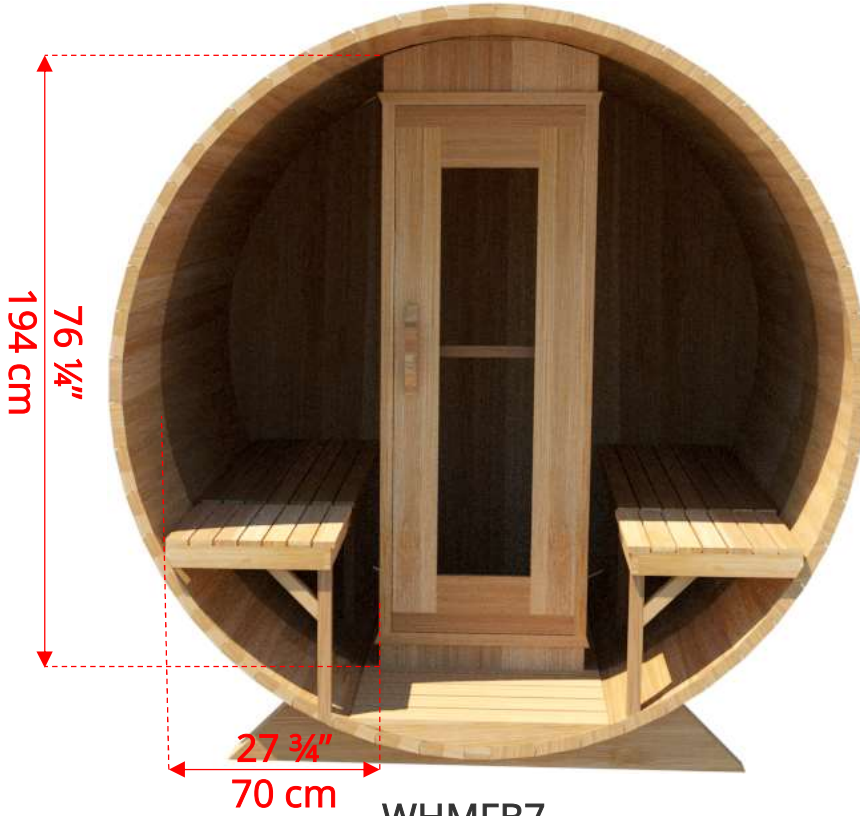

780CP/782CP

7'x8' (244cm) Barrel Sauna with Changeroom & Porch

780CP/782CP

7'x8' (244cm) Barrel Sauna with Changeroom & Porch

- *Standard bench layout shown with optional sauna floor*
 - *(product # 4020036)*

780CP/782CP

7'x8' (244cm) Barrel Sauna with Changeroom & Porch

780CP/782CP 7'x8' (244cm) Barrel Sauna with Changeroom & Porch

78SSU
Signature Sauna Benches

780CP/782CP 7'x8' (244cm) Barrel Sauna with Changeroom & Porch

78LLU
Lounge Sauna Benches

780CP/782CP

7'x8' (244cm) Barrel Sauna with Changeroom & Porch

W2

2 Windows in Front Wall

**Product W2 - 2 windows available on changeroom or back wall at same measurements as front wall*

780CP/782CP 7'x8' (244cm) Barrel Sauna with Changeroom & Porch

WHMF7
Halfmoon Front Wall Windows

WHMFB7
Halfmoon Back Wall Window

780CP/782CP 7'x8' (244cm) Barrel Sauna with Changeroom & Porch

W1
Rectangle Window in Back Wall