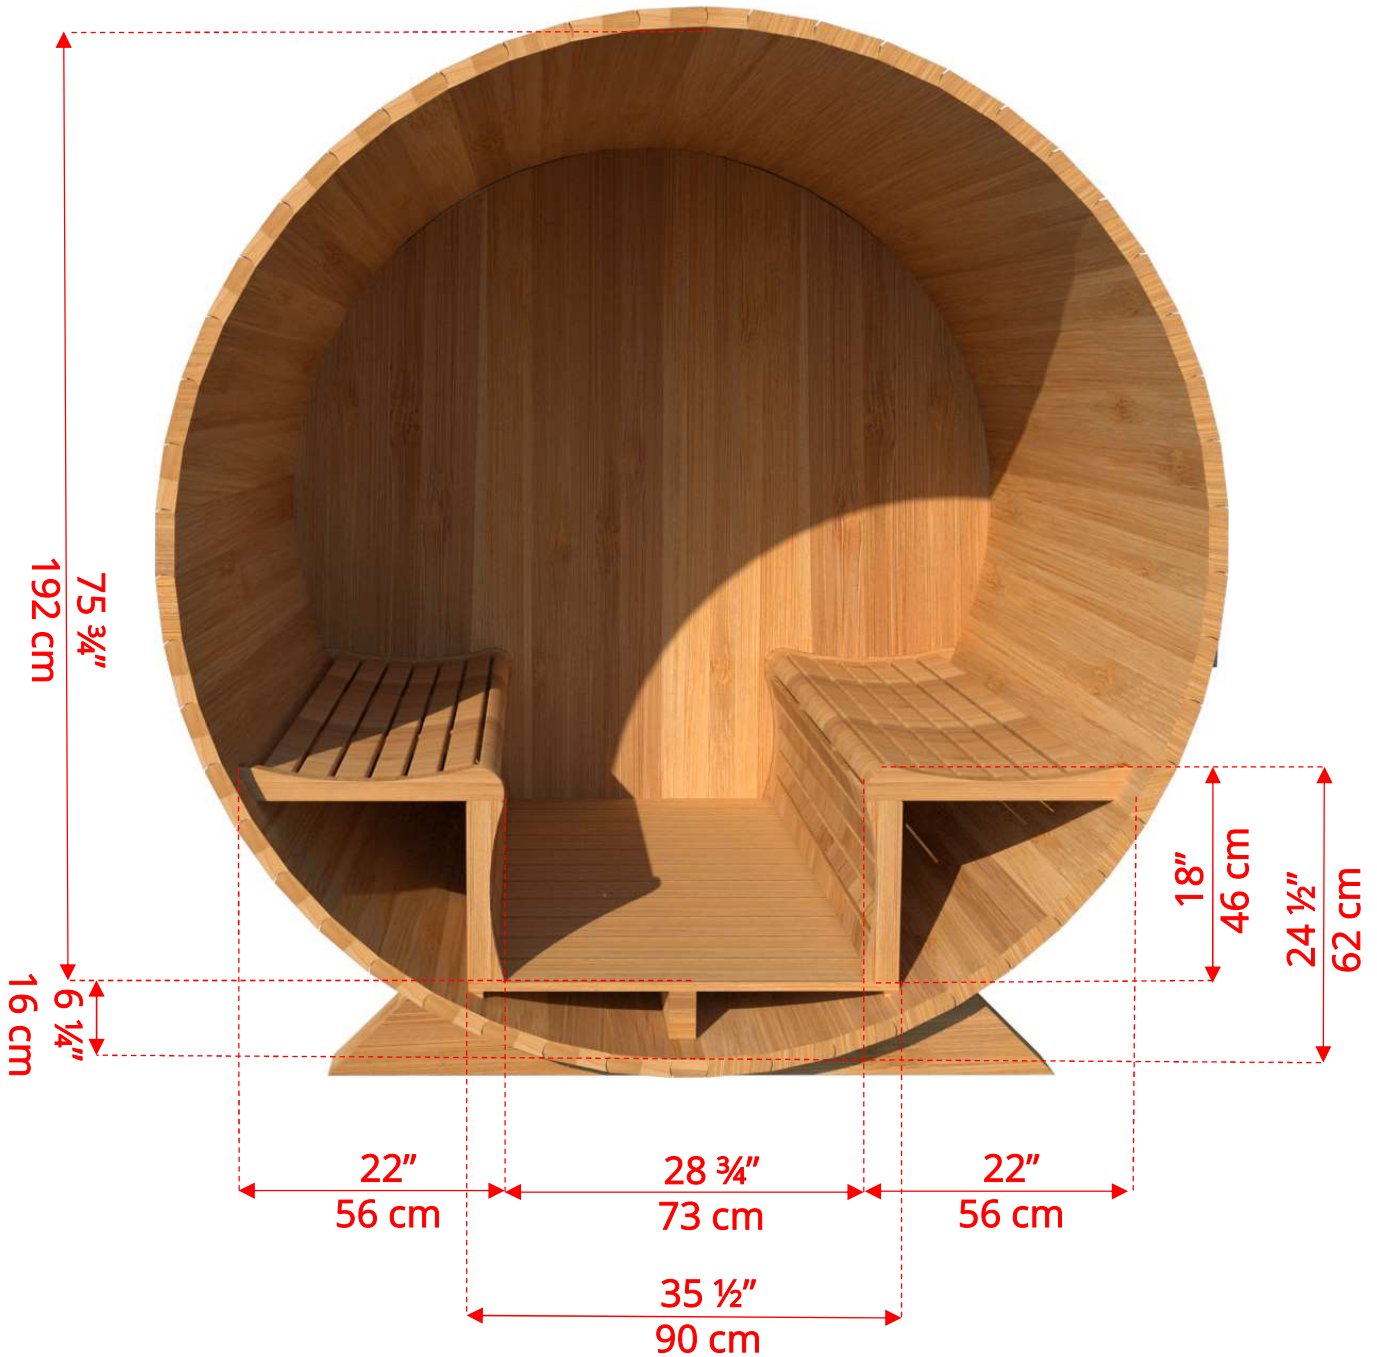

780CP/782CP

7'x8' (244cm) Barrel Sauna with Changeroom & Porch

780CP/782CP

7'x8' (244cm) Barrel Sauna with Changeroom & Porch

- *Standard bench layout shown with optional sauna floor*
 - *(product # 4020036)*

780CP/782CP

7'x8' (244cm) Barrel Sauna with Changeroom & Porch

780CP/782CP 7'x8' (244cm) Barrel Sauna with Changeroom & Porch

78SSU
Signature Sauna Benches

780CP/782CP 7'x8' (244cm) Barrel Sauna with Changeroom & Porch

78LLU
Lounge Sauna Benches

780CP/782CP

7'x8' (244cm) Barrel Sauna with Changeroom & Porch

W2

2 Windows in Front Wall

**Product W2 - 2 windows available on changeroom or back wall at same measurements as front wall*

780CP/782CP 7'x8' (244cm) Barrel Sauna with Changeroom & Porch

WHMF7
Halfmoon Front Wall Windows

WHMFB7
Halfmoon Back Wall Window

780CP/782CP 7'x8' (244cm) Barrel Sauna with Changeroom & Porch

W1
Rectangle Window in Back Wall