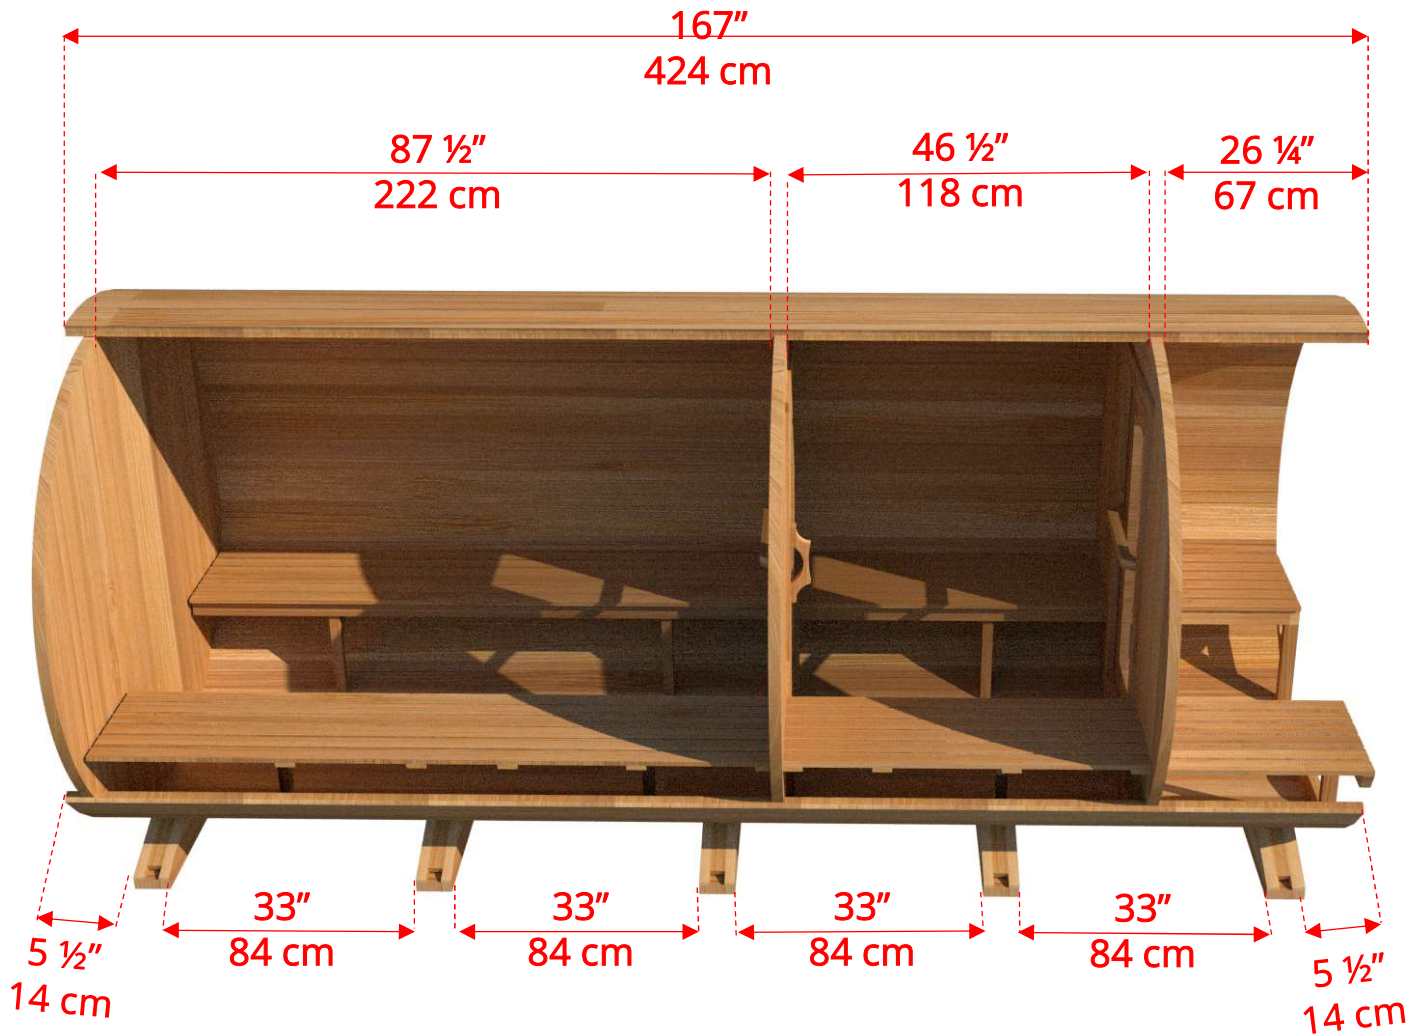

780CP/782CP

7'x8' (244cm) Barrel Sauna with Changeroom & Porch

780CP/782CP

7'x8' (244cm) Barrel Sauna with Changeroom & Porch

- *Standard bench layout shown with optional sauna floor*
 - *(product # 4020036)*

780CP/782CP

7'x8' (244cm) Barrel Sauna with Changeroom & Porch

780CP/782CP 7'x8' (244cm) Barrel Sauna with Changeroom & Porch

78SSU
Signature Sauna Benches

780CP/782CP 7'x8' (244cm) Barrel Sauna with Changeroom & Porch

78LLU
Lounge Sauna Benches

780CP/782CP

7'x8' (244cm) Barrel Sauna with Changeroom & Porch

W2

2 Windows in Front Wall

**Product W2 - 2 windows available on changeroom or back wall at same measurements as front wall*