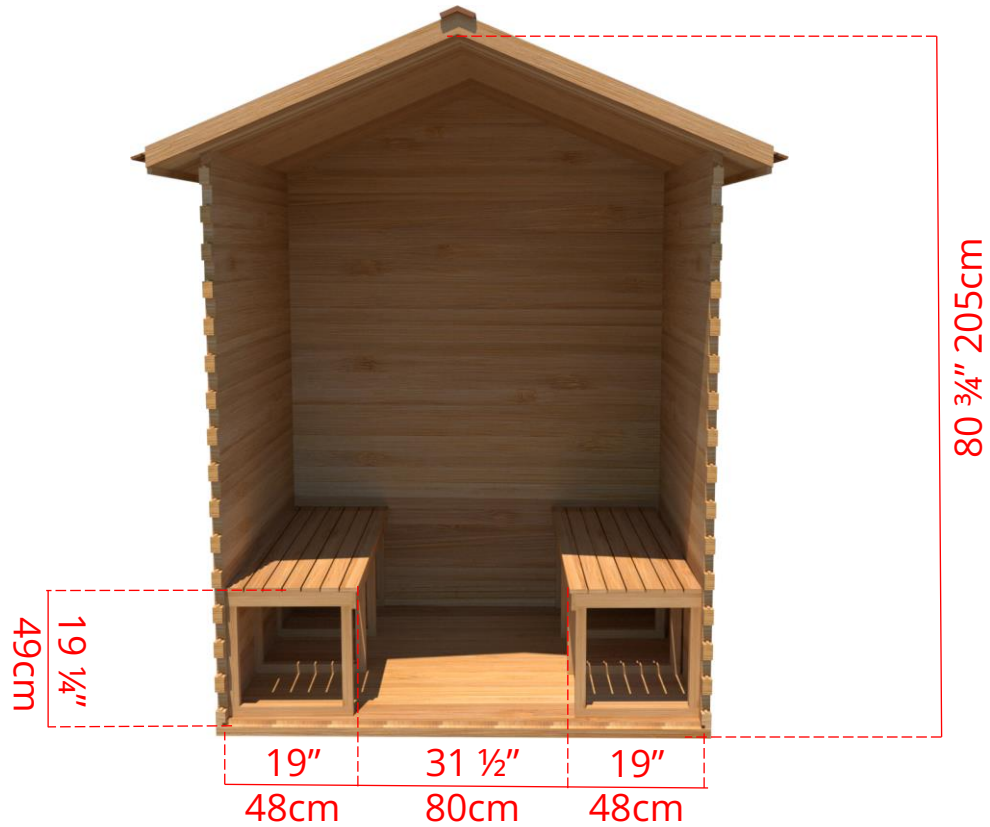

OLS560/OLS562 5' x 6' Outdoor Cabin Sauna

OLS560/OLS562

5' x 6' Outdoor Cabin Sauna

C56B - 2 Tier Back Wall Benches

OLS560/OLS562

5' x 6' Outdoor Cabin Sauna

C56L - 2 Tier Back Wall Bench & Single Tier Bench on Left Side

* Only Available with Door in Middle *

OLS560/OLS562

5' x 6' Outdoor Cabin Sauna

C56R - 2 Tier Back Wall Bench & Single Tier Bench on Right Side

* Only Available with Door in Middle *

OLS560/OLS562

5' x 6' Outdoor Cabin Sauna

C56S - Single Tier Side Wall Benches

* Only Available with Door in Middle *

OLS560/OLS562 5' x 6' Outdoor Cabin Sauna

Front Wall Options

C6DL - Door on left & no Window
Or

C6DR - Door on right & no Window

C6DLW - Door on left & Window on right
Or

C6DRW - Door on right & Window on left
(14 ¾" x 53 ¼" Window)

SIDE WALL OR L BENCH OPTIONS ONLY AVAILABLE WITH DOOR IN MIDDLE

C6DM - Door in middle & no Window