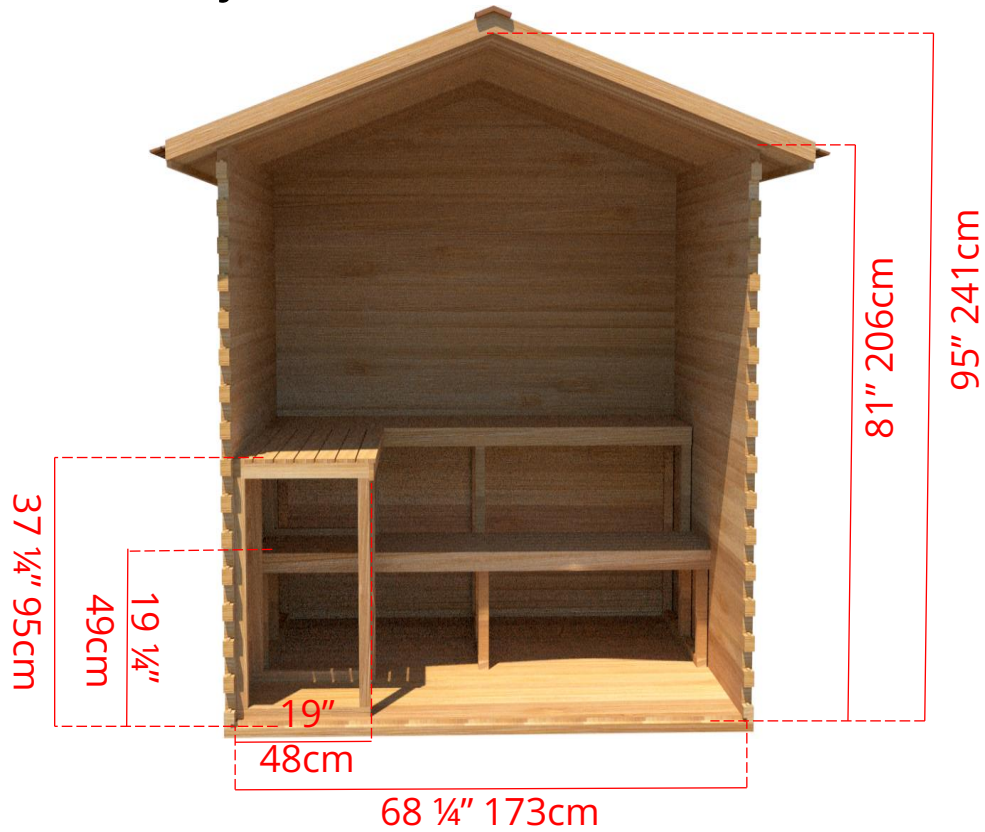

OLS560/OLS562 5' x 6' Outdoor Cabin Sauna

OLS560/OLS562

5' x 6' Outdoor Cabin Sauna

C56B - 2 Tier Back Wall Benches

OLS560/OLS562

5' x 6' Outdoor Cabin Sauna

C56L - 2 Tier Back Wall Bench & Single Tier Bench on Left Side

* Only Available with Door in Middle *

OLS560/OLS562

5' x 6' Outdoor Cabin Sauna

C56R - 2 Tier Back Wall Bench & Single Tier Bench on Right Side

* Only Available with Door in Middle *

OLS560/OLS562

5' x 6' Outdoor Cabin Sauna

C56S - Single Tier Side Wall Benches

* Only Available with Door in Middle *

OLS560/OLS562 5' x 6' Outdoor Cabin Sauna

Front Wall Options

C6DL - Door on left & no Window
Or

C6DR - Door on right & no Window

C6DLW - Door on left & Window on right
Or

C6DRW - Door on right & Window on left
(14 ¾" x 53 ¼" Window)

SIDE WALL OR L BENCH OPTIONS ONLY AVAILABLE WITH DOOR IN MIDDLE

C6DM - Door in middle & no Window