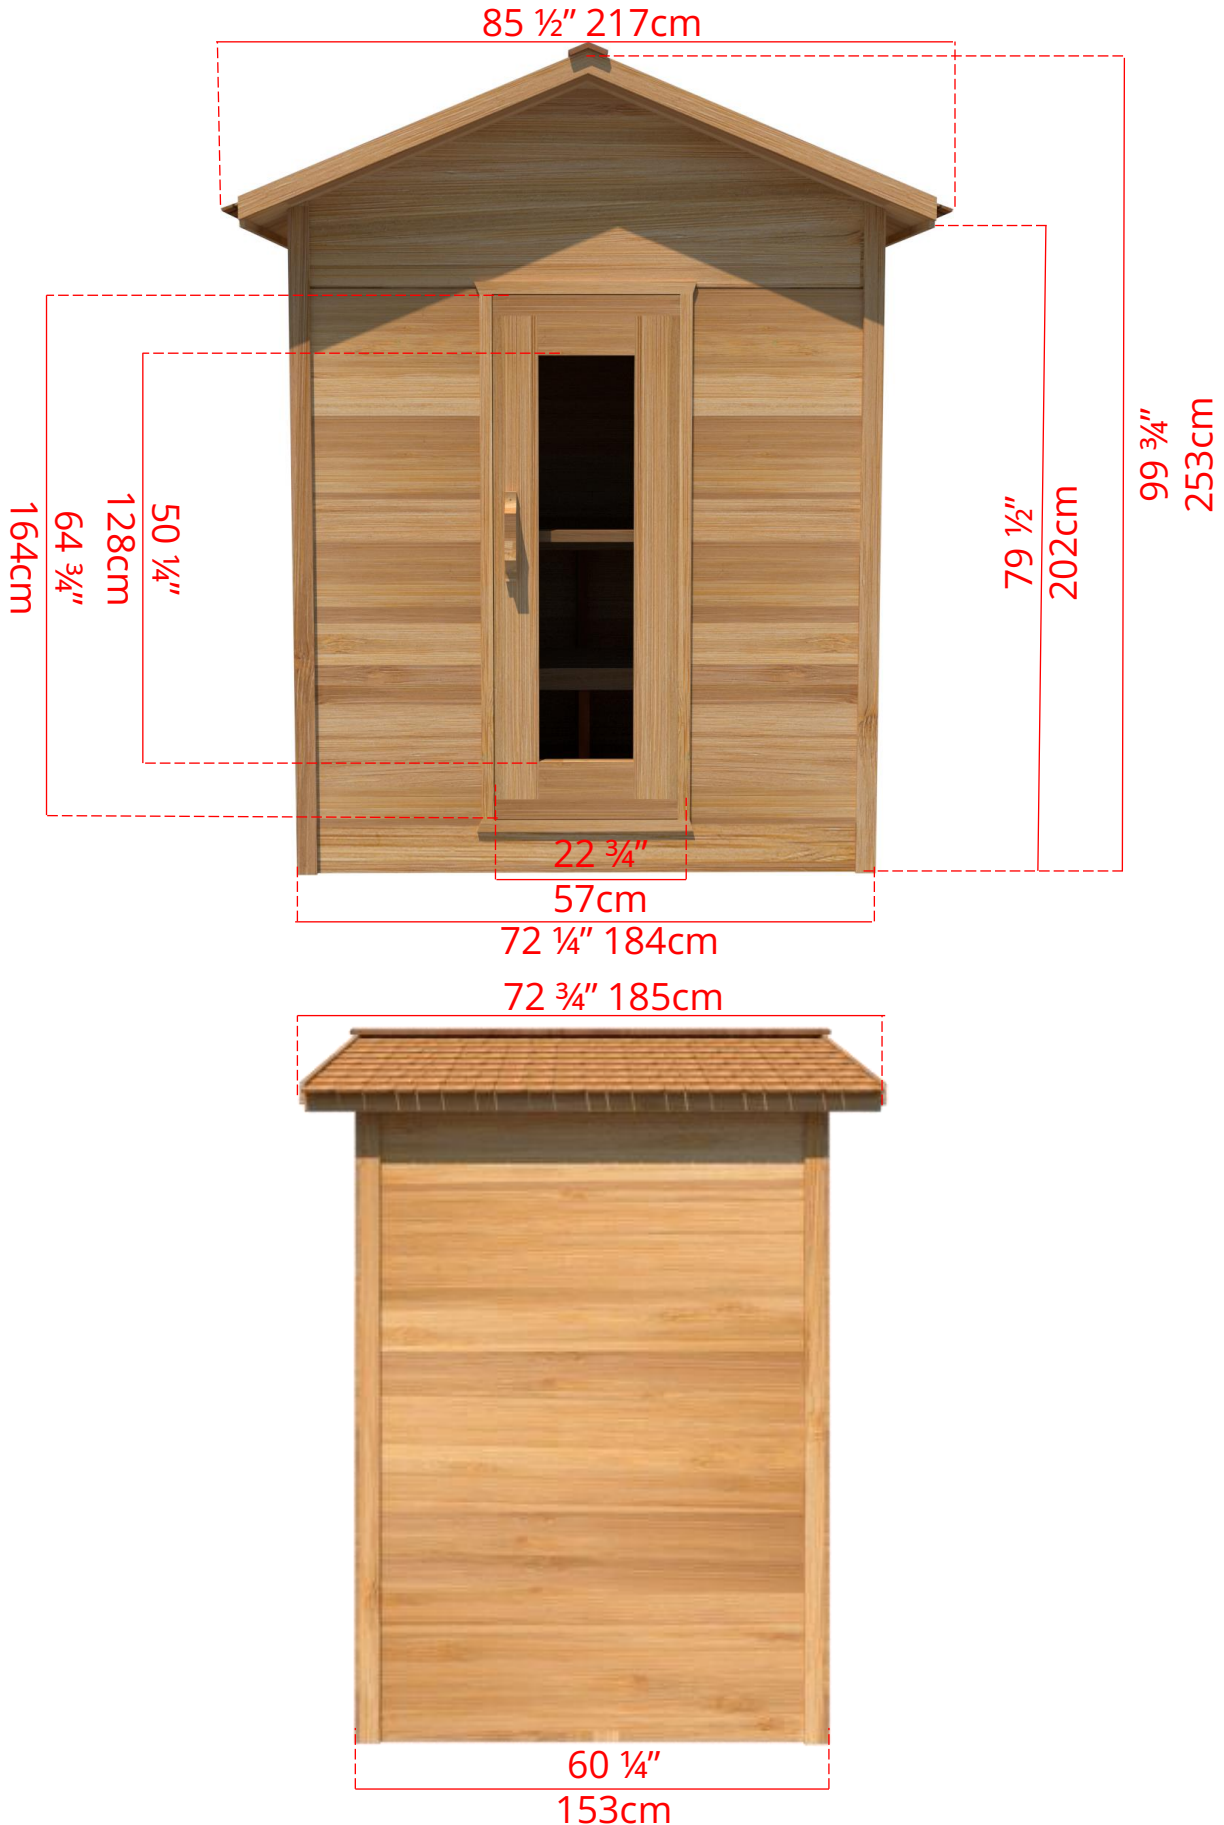

OLS560/OLS562 5' x 6' Outdoor Cabin Sauna

OLS560/OLS562

5' x 6' Outdoor Cabin Sauna

C56B - 2 Tier Back Wall Benches

OLS560/OLS562

5' x 6' Outdoor Cabin Sauna

C56L - 2 Tier Back Wall Bench & Single Tier Bench on Left Side

* Only Available with Door in Middle *

OLS560/OLS562

5' x 6' Outdoor Cabin Sauna

C56R - 2 Tier Back Wall Bench & Single Tier Bench on Right Side

* Only Available with Door in Middle *

OLS560/OLS562

5' x 6' Outdoor Cabin Sauna

C56S - Single Tier Side Wall Benches

* Only Available with Door in Middle *

OLS560/OLS562 5' x 6' Outdoor Cabin Sauna

Front Wall Options

C6DL - Door on left & no Window
Or

C6DR - Door on right & no Window

C6DLW - Door on left & Window on right
Or

C6DRW - Door on right & Window on left
(14 ¾" x 53 ¼" Window)

SIDE WALL OR L BENCH OPTIONS ONLY AVAILABLE WITH DOOR IN MIDDLE

C6DM - Door in middle & no Window