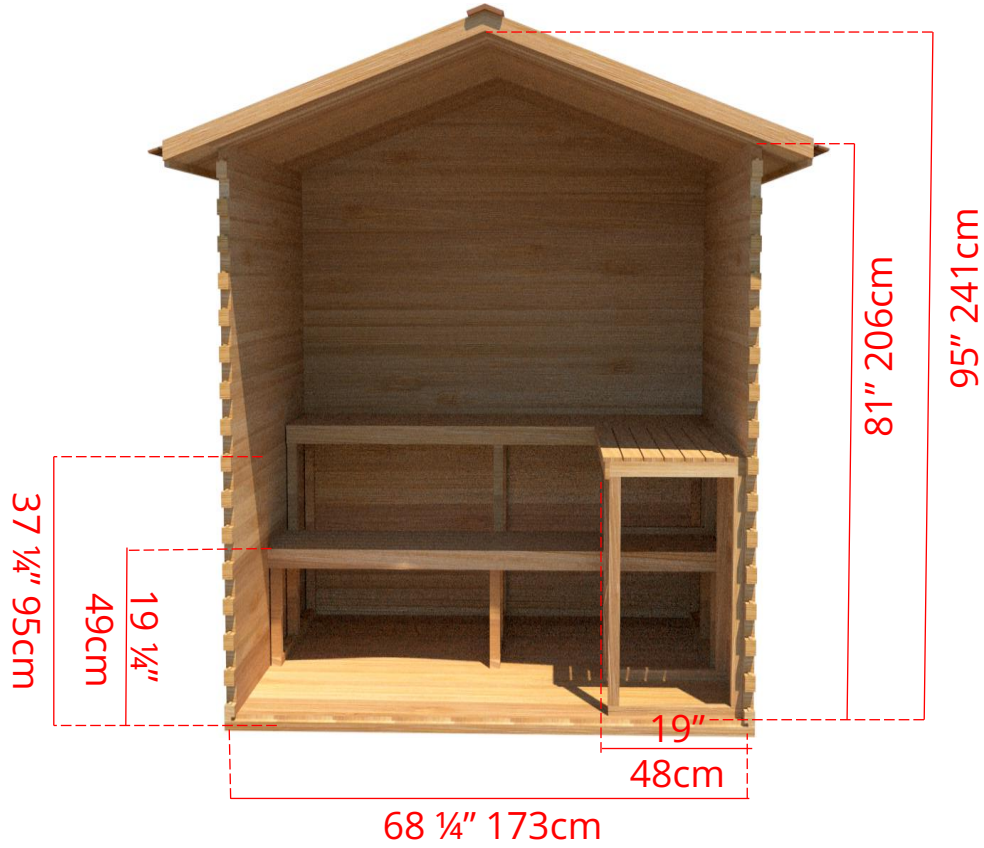

OLS560/OLS562 5' x 6' Outdoor Cabin Sauna

OLS560/OLS562

5' x 6' Outdoor Cabin Sauna

C56B - 2 Tier Back Wall Benches

OLS560/OLS562

5' x 6' Outdoor Cabin Sauna

C56L - 2 Tier Back Wall Bench & Single Tier Bench on Left Side

* Only Available with Door in Middle *

OLS560/OLS562

5' x 6' Outdoor Cabin Sauna

C56R - 2 Tier Back Wall Bench & Single Tier Bench on Right Side

* Only Available with Door in Middle *

OLS560/OLS562

5' x 6' Outdoor Cabin Sauna

C56S - Single Tier Side Wall Benches

* Only Available with Door in Middle *

OLS560/OLS562 5' x 6' Outdoor Cabin Sauna

Front Wall Options

C6DL - Door on left & no Window
Or

C6DR - Door on right & no Window

C6DLW - Door on left & Window on right
Or

C6DRW - Door on right & Window on left
(14 ¾" x 53 ¼" Window)

SIDE WALL OR L BENCH OPTIONS ONLY AVAILABLE WITH DOOR IN MIDDLE

C6DM - Door in middle & no Window